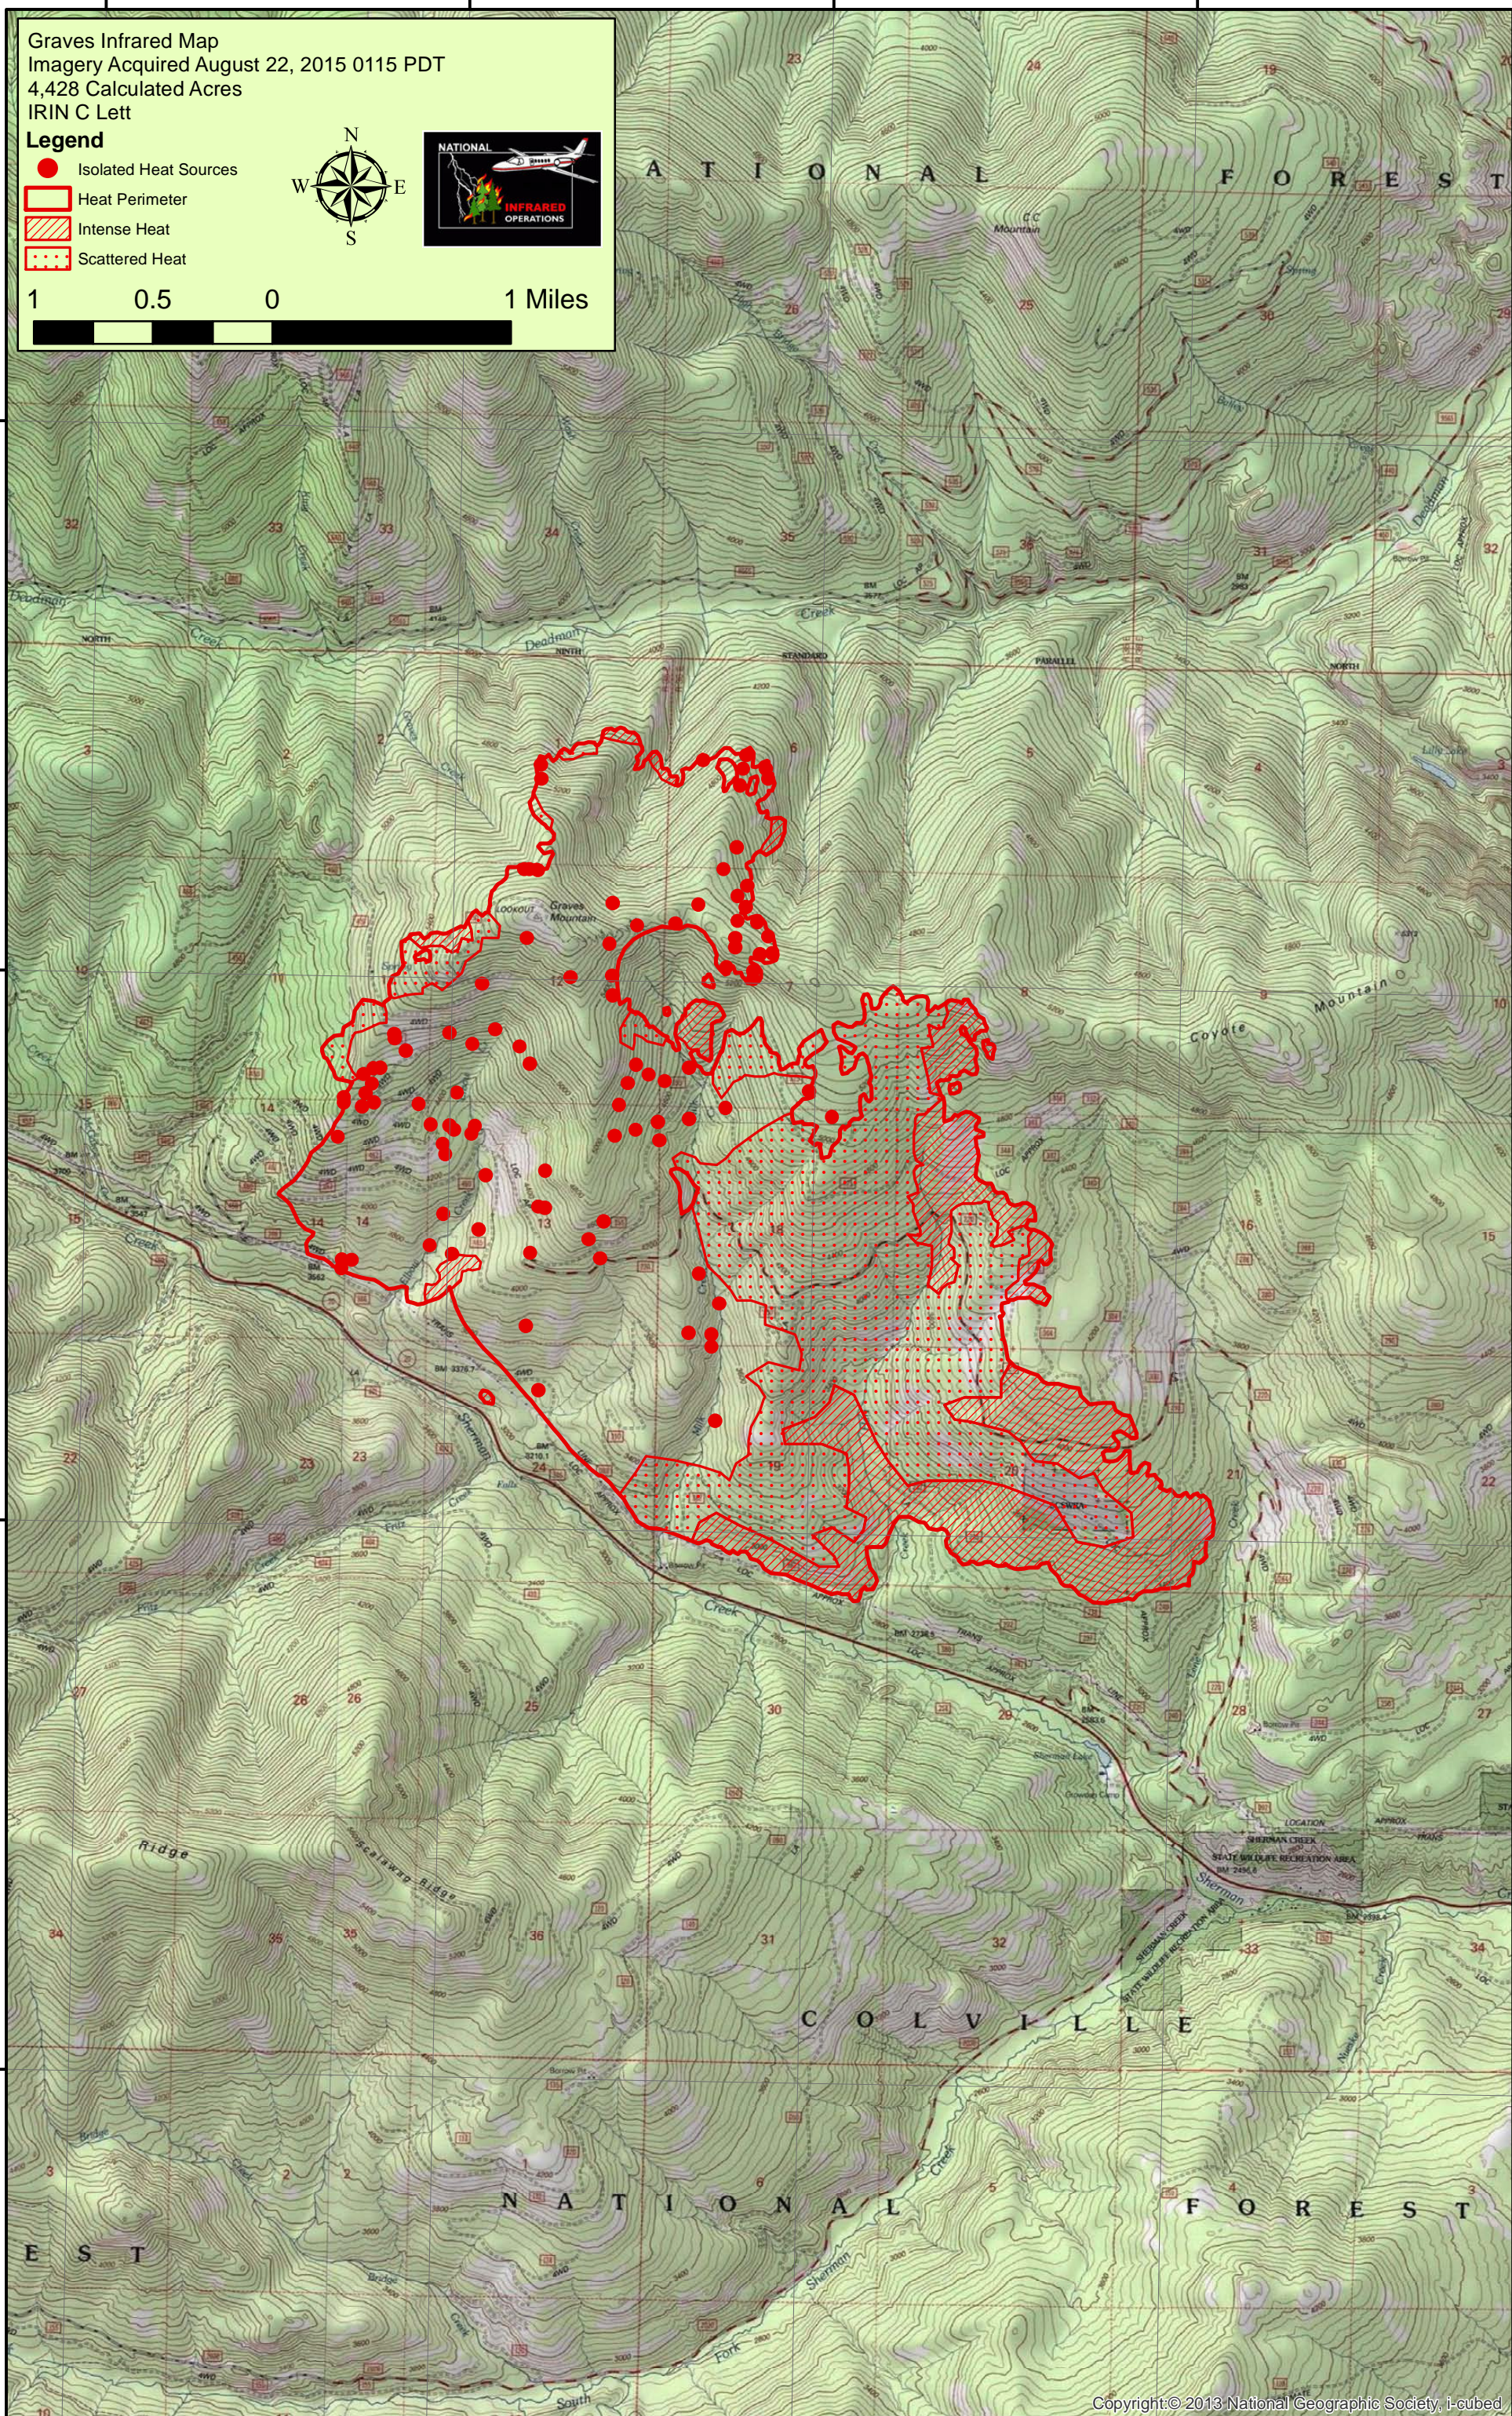

118°24'0"W

118°22'0"W

118°20'0"W

118°18'0"W

Graves Infrared Map
Imagery Acquired August 22, 2015 0115 PDT
4,428 Calculated Acres
IRIN C Lett

Legend

- Isolated Heat Sources
- Heat Perimeter
- Intense Heat
- Scattered Heat

1 0.5 0 1 Miles

48°40'0"N

48°38'0"N

48°36'0"N

48°34'0"N

48°40'0"N

48°38'0"N

48°36'0"N

48°34'0"N

118°24'0"W

118°22'0"W

118°20'0"W

118°18'0"W