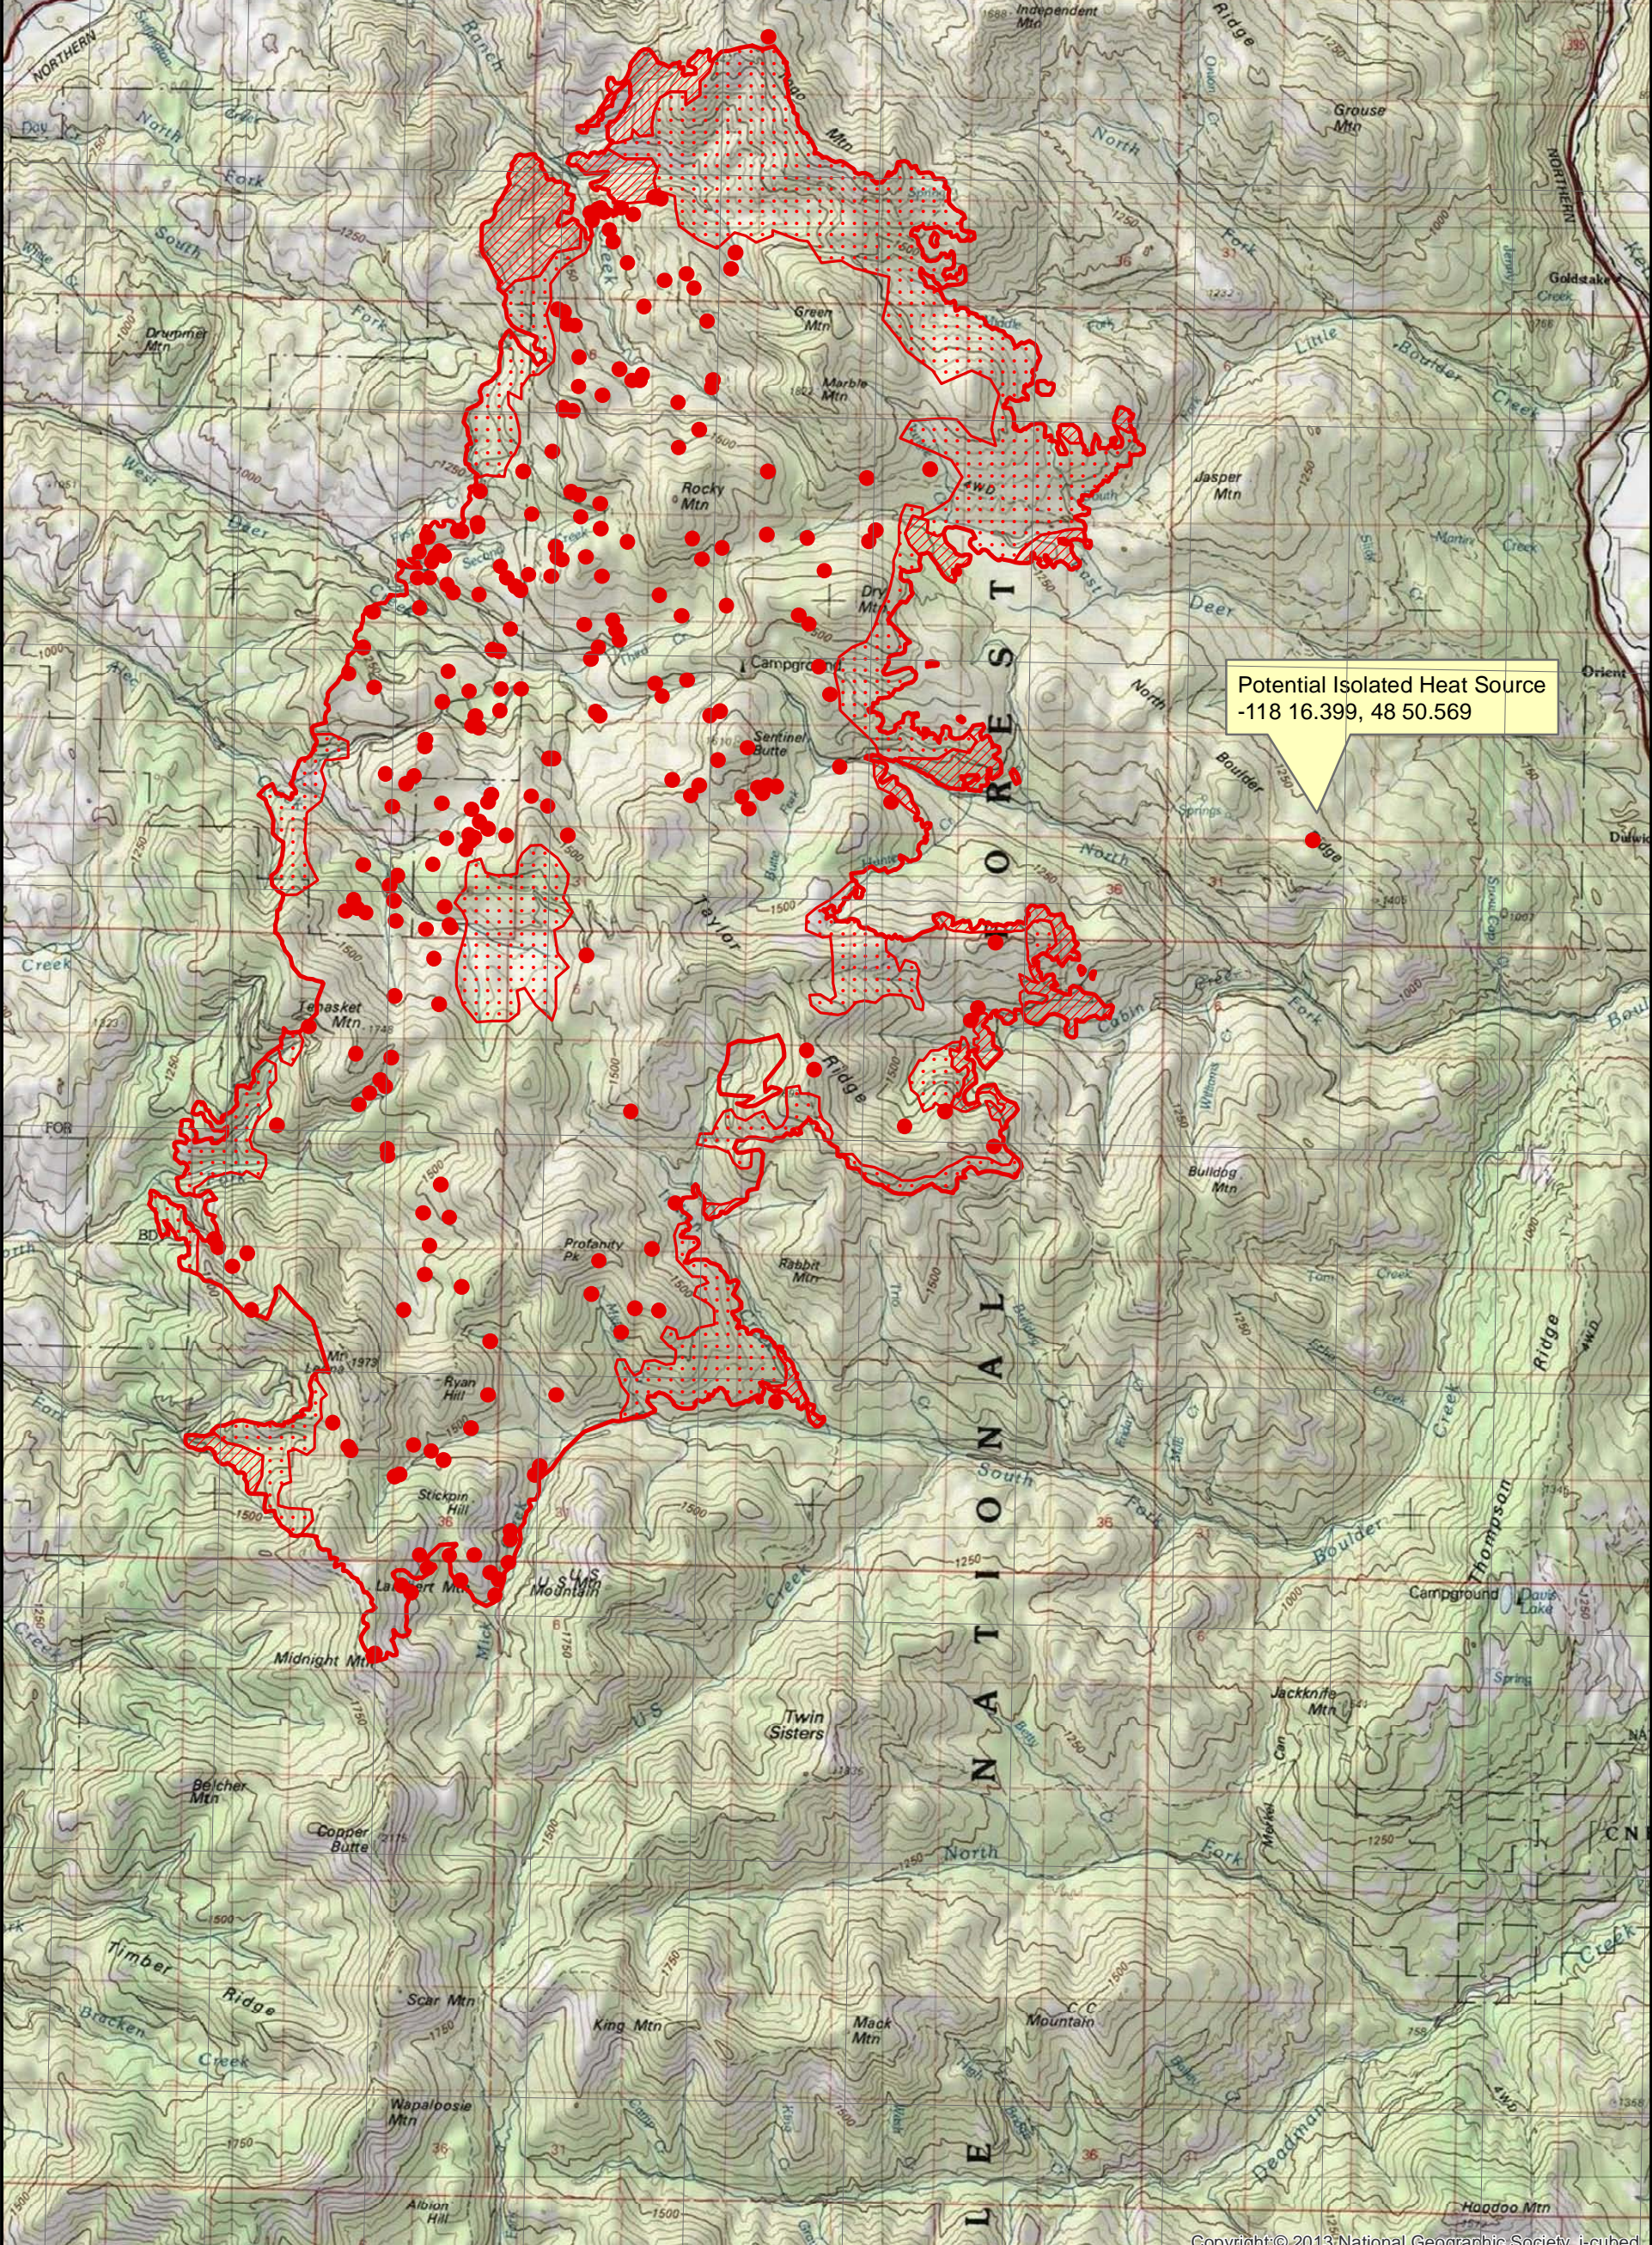

118°32'0"W 118°30'0"W 118°28'0"W 118°26'0"W 118°24'0"W 118°22'0"W 118°20'0"W 118°18'0"W 118°16'0"W 118°14'0"W

Stickpin Infrared Map
 Imagery Acquired August 22, 2015 0035 PDT
 46,587 Calculated Acres
 IRIN C Lett

Legend

- Isolated Heat Sources
- ▭ Heat Perimeter
- ▨ Intense Heat
- ▤ Scattered Heat

2 1 0 2 Miles

118°32'0"W 118°30'0"W 118°28'0"W 118°26'0"W 118°24'0"W 118°22'0"W 118°20'0"W 118°18'0"W 118°16'0"W 118°14'0"W 118°12'0"W