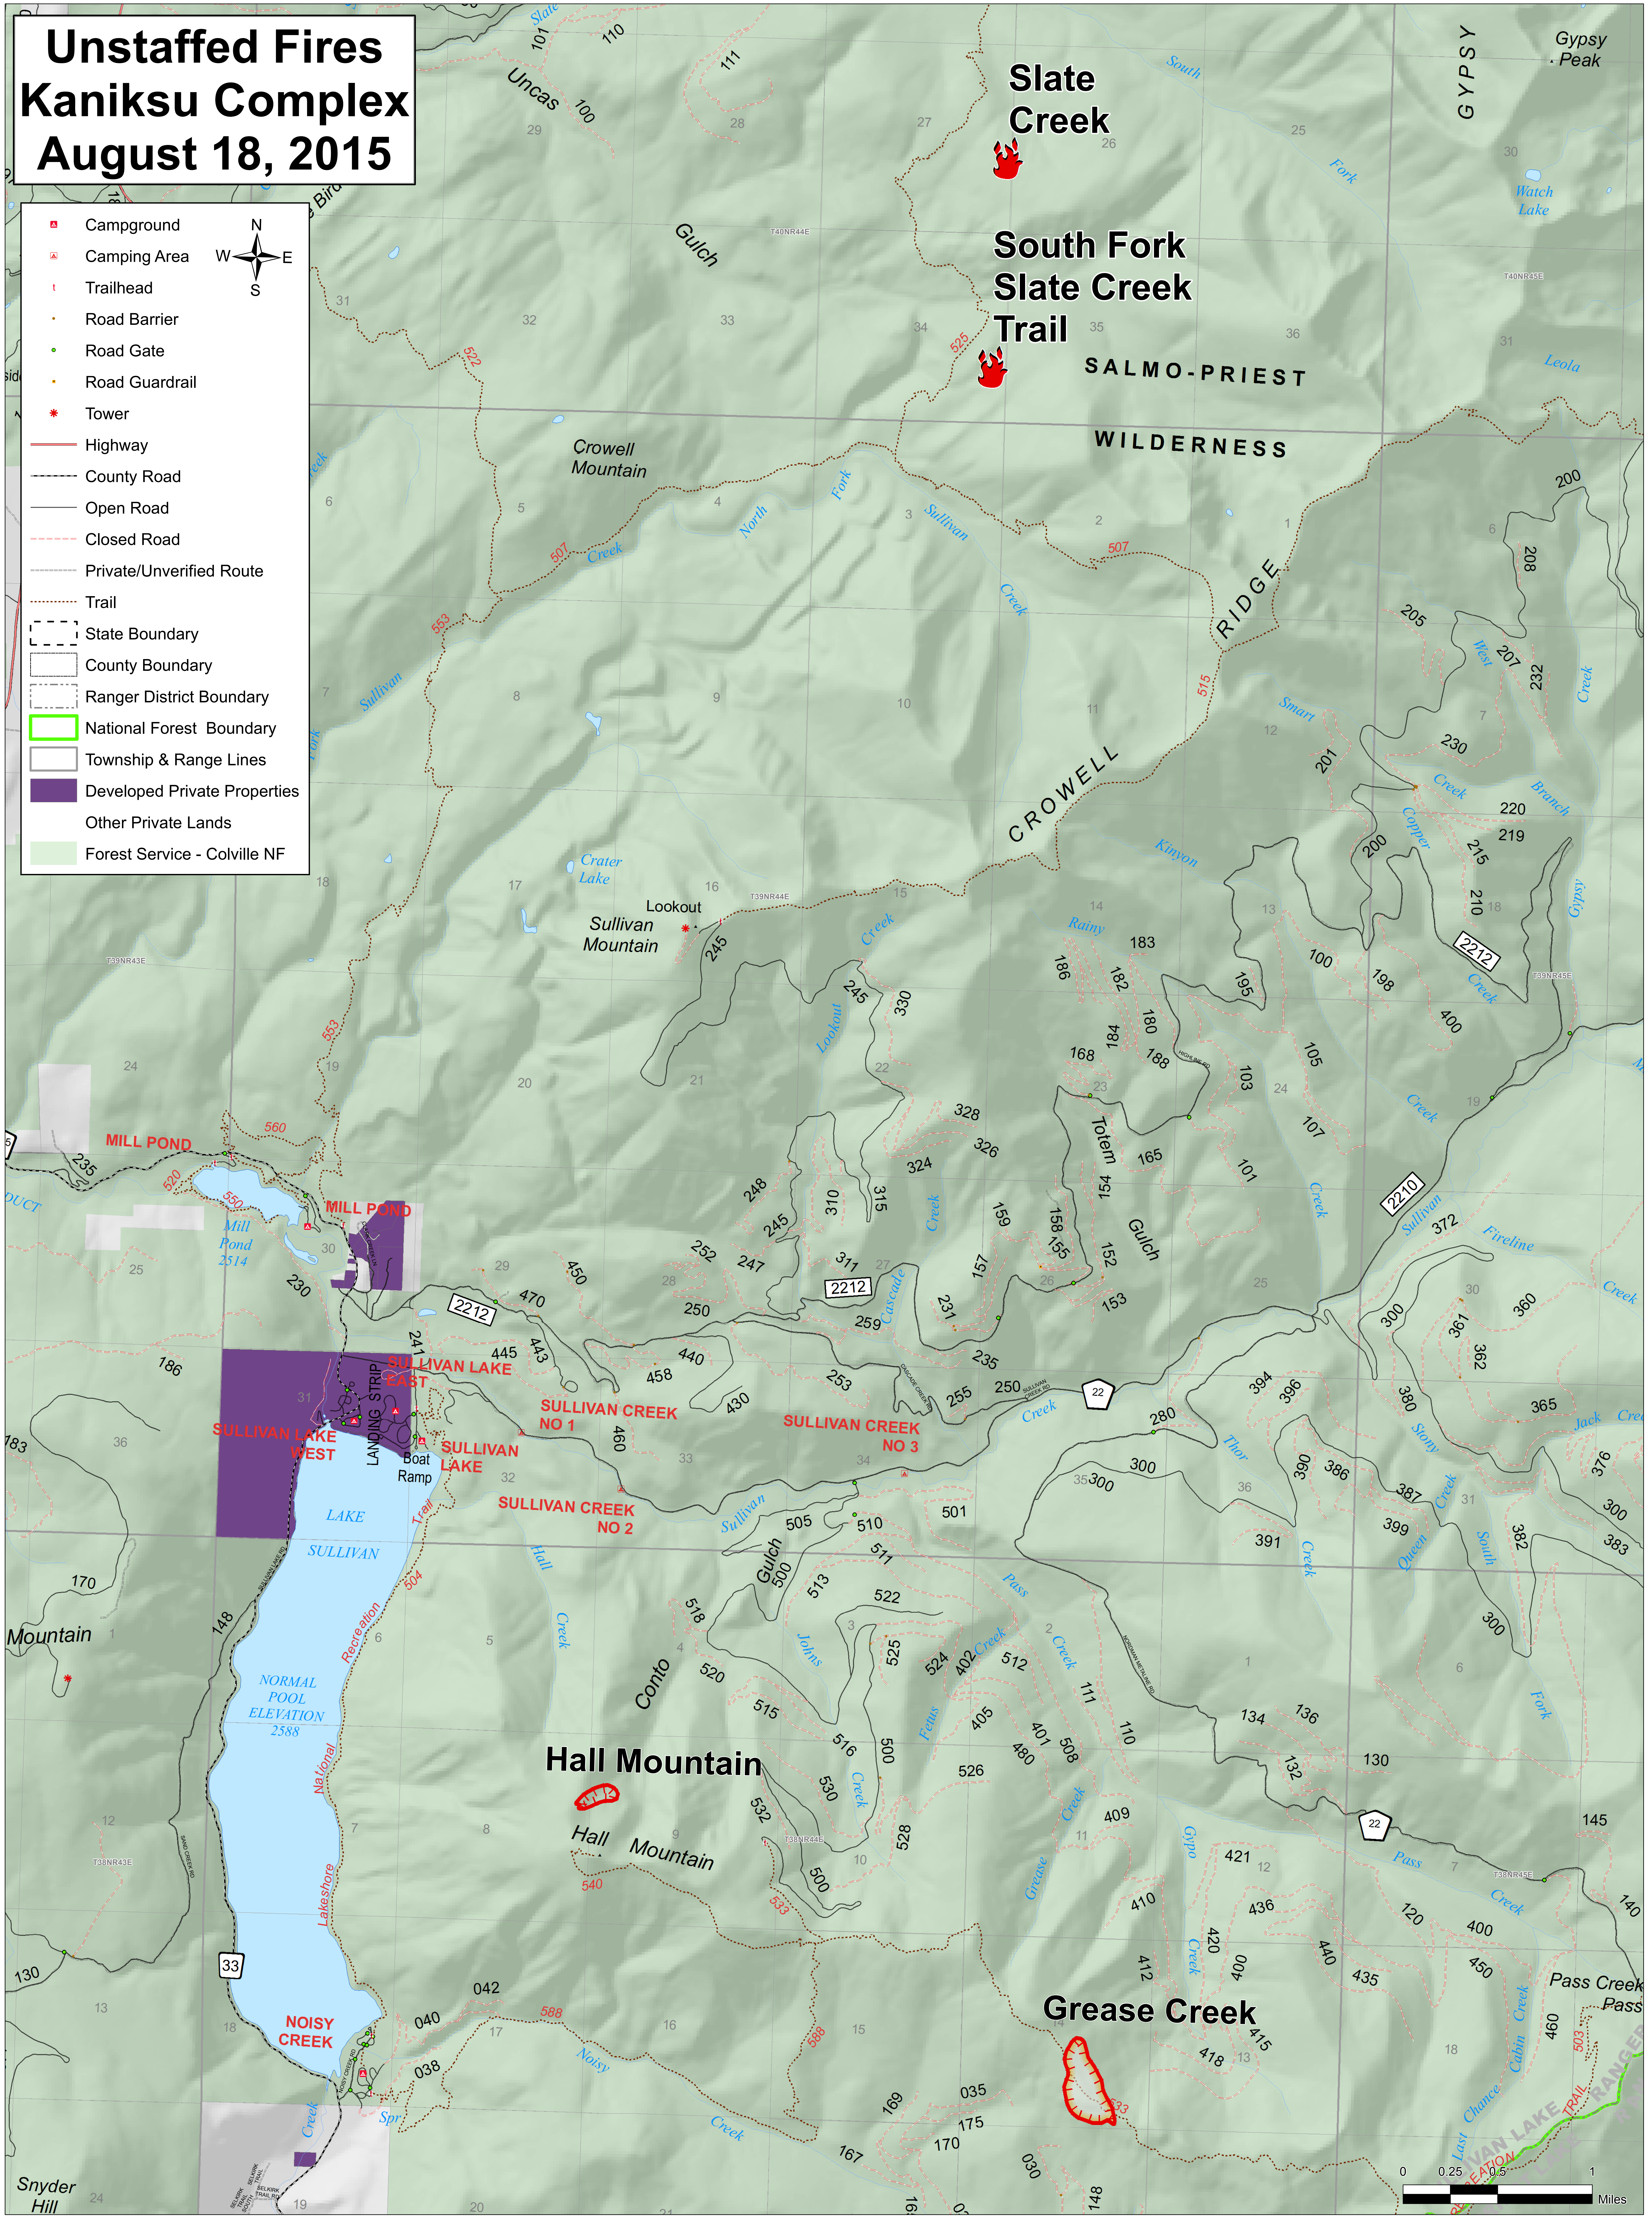

Unstaffed Fires Kaniksu Complex August 18, 2015

- Campground
- Camping Area
- Trailhead
- Road Barrier
- Road Gate
- Road Guardrail
- Tower
- Highway
- County Road
- Open Road
- Closed Road
- Private/Unverified Route
- Trail
- State Boundary
- County Boundary
- Ranger District Boundary
- National Forest Boundary
- Township & Range Lines
- Developed Private Properties
- Other Private Lands
- Forest Service - Colville NF

0 0.25 0.5 1 Miles