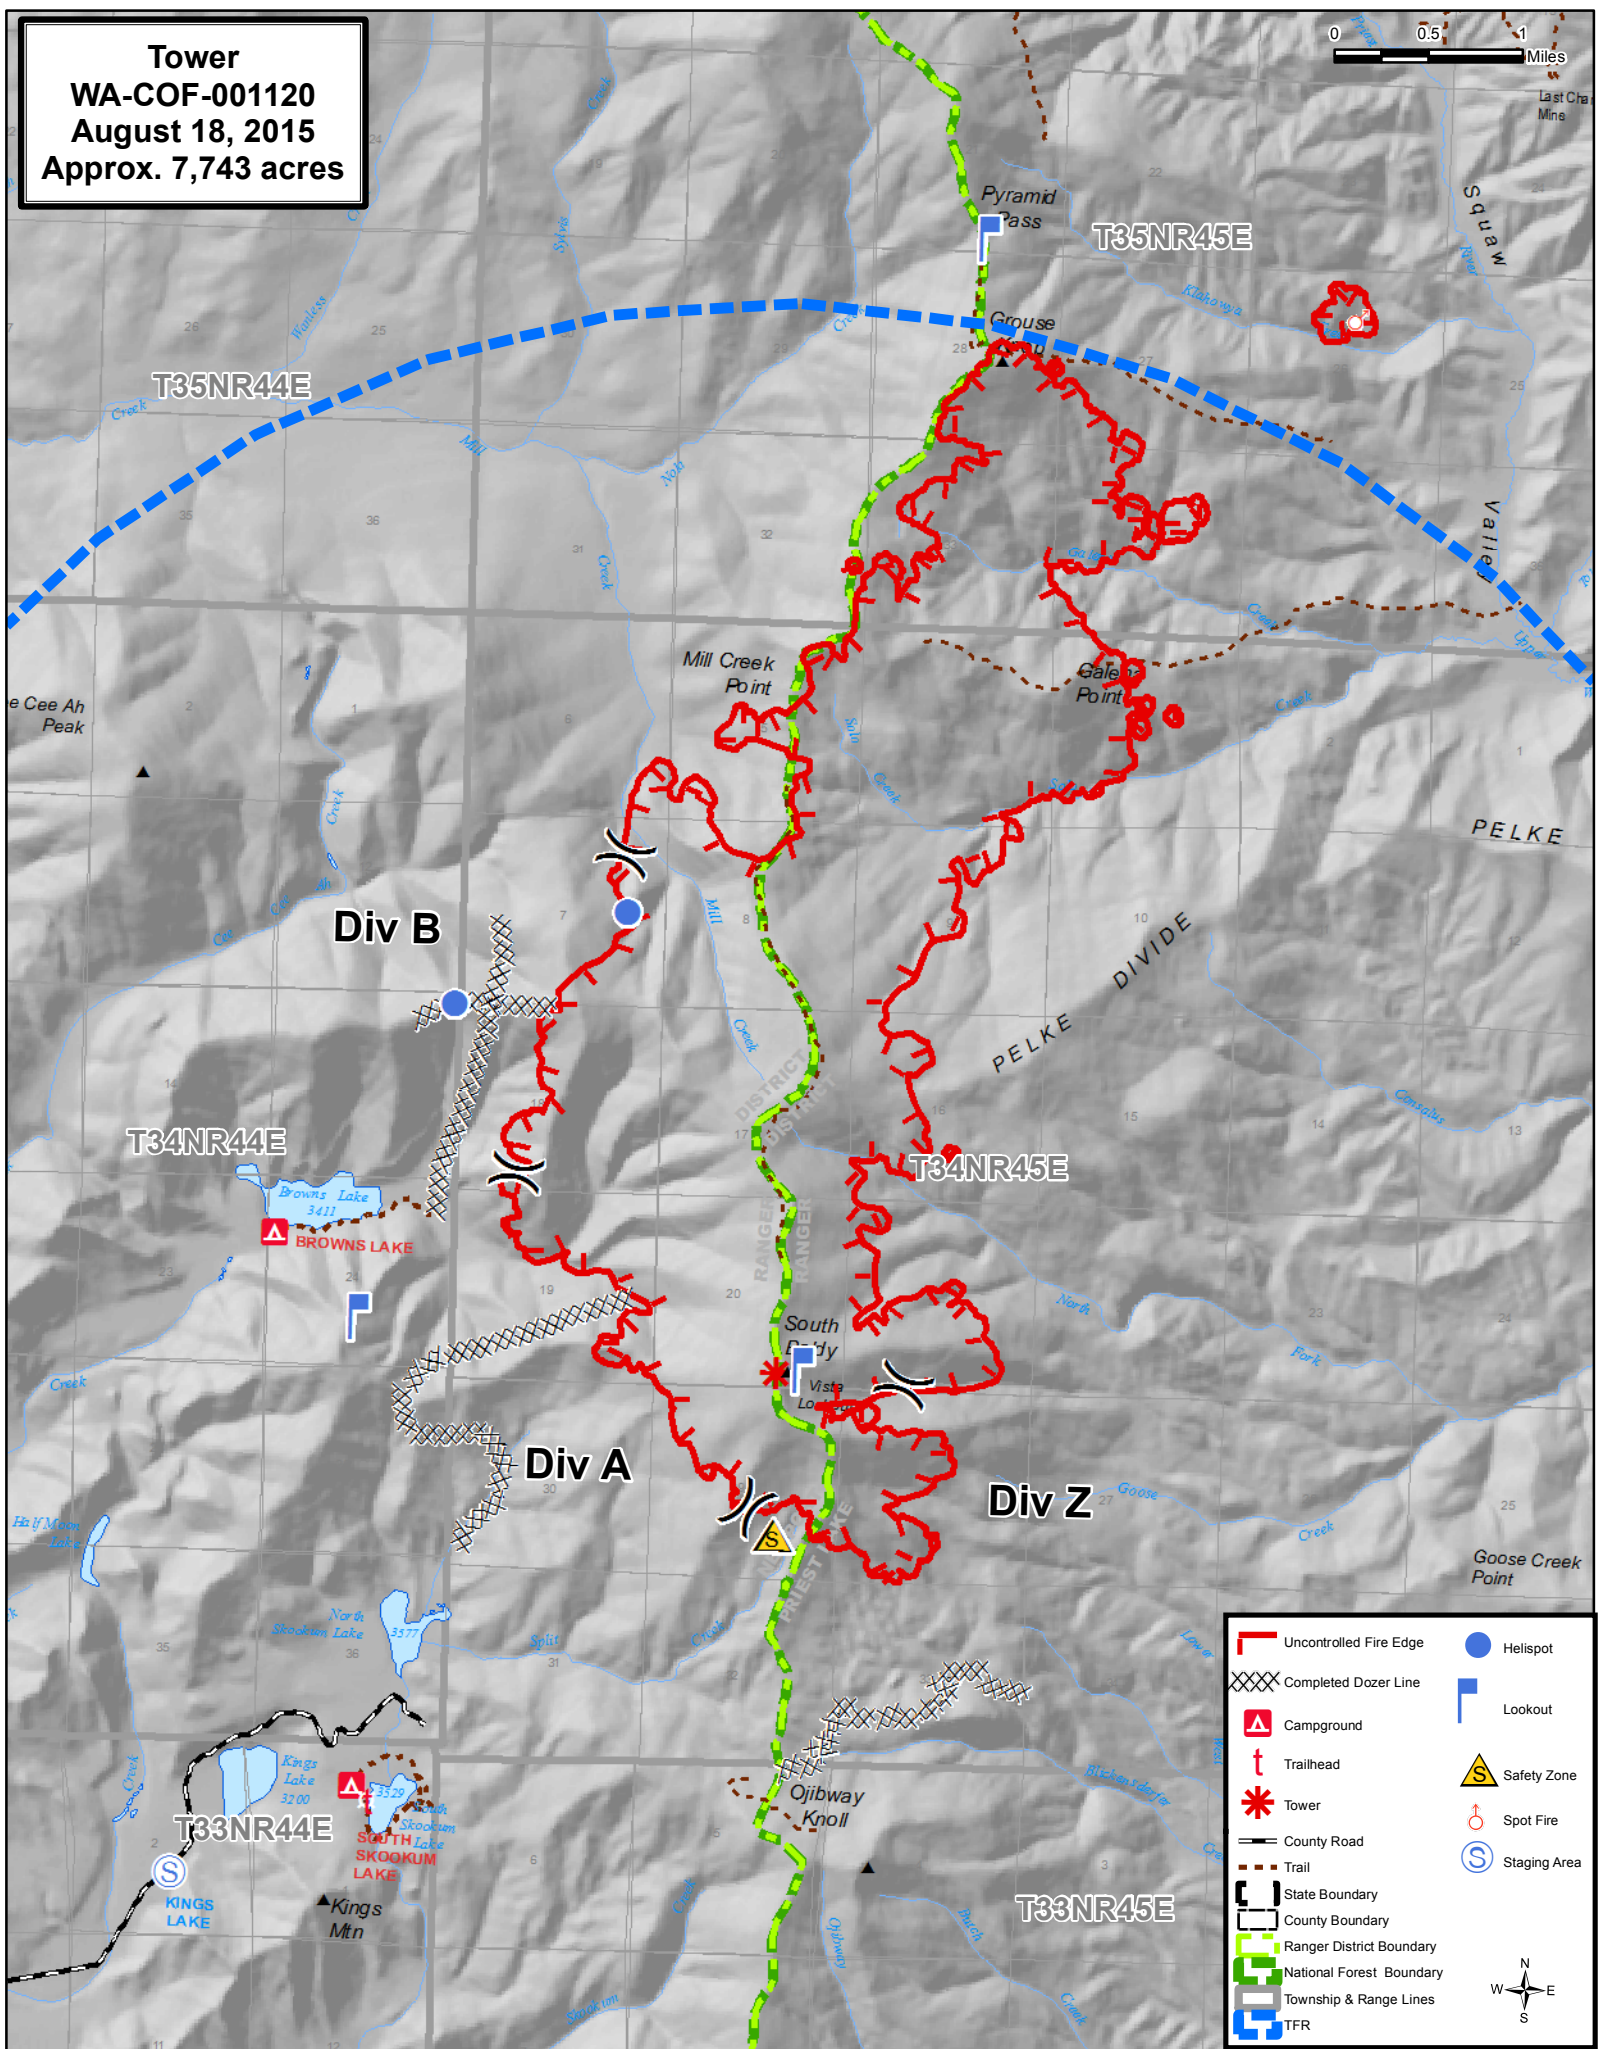

Tower
WA-COF-001120
August 18, 2015
Approx. 7,743 acres

	Uncontrolled Fire Edge		Hellspot
	Completed Dozer Line		Lookout
	Campground		Safety Zone
	Trailhead		Spot Fire
	Tower		Staging Area
	County Road		
	Trail		
	State Boundary		
	County Boundary		
	Ranger District Boundary		
	National Forest Boundary		
	Township & Range Lines		
	TFR		