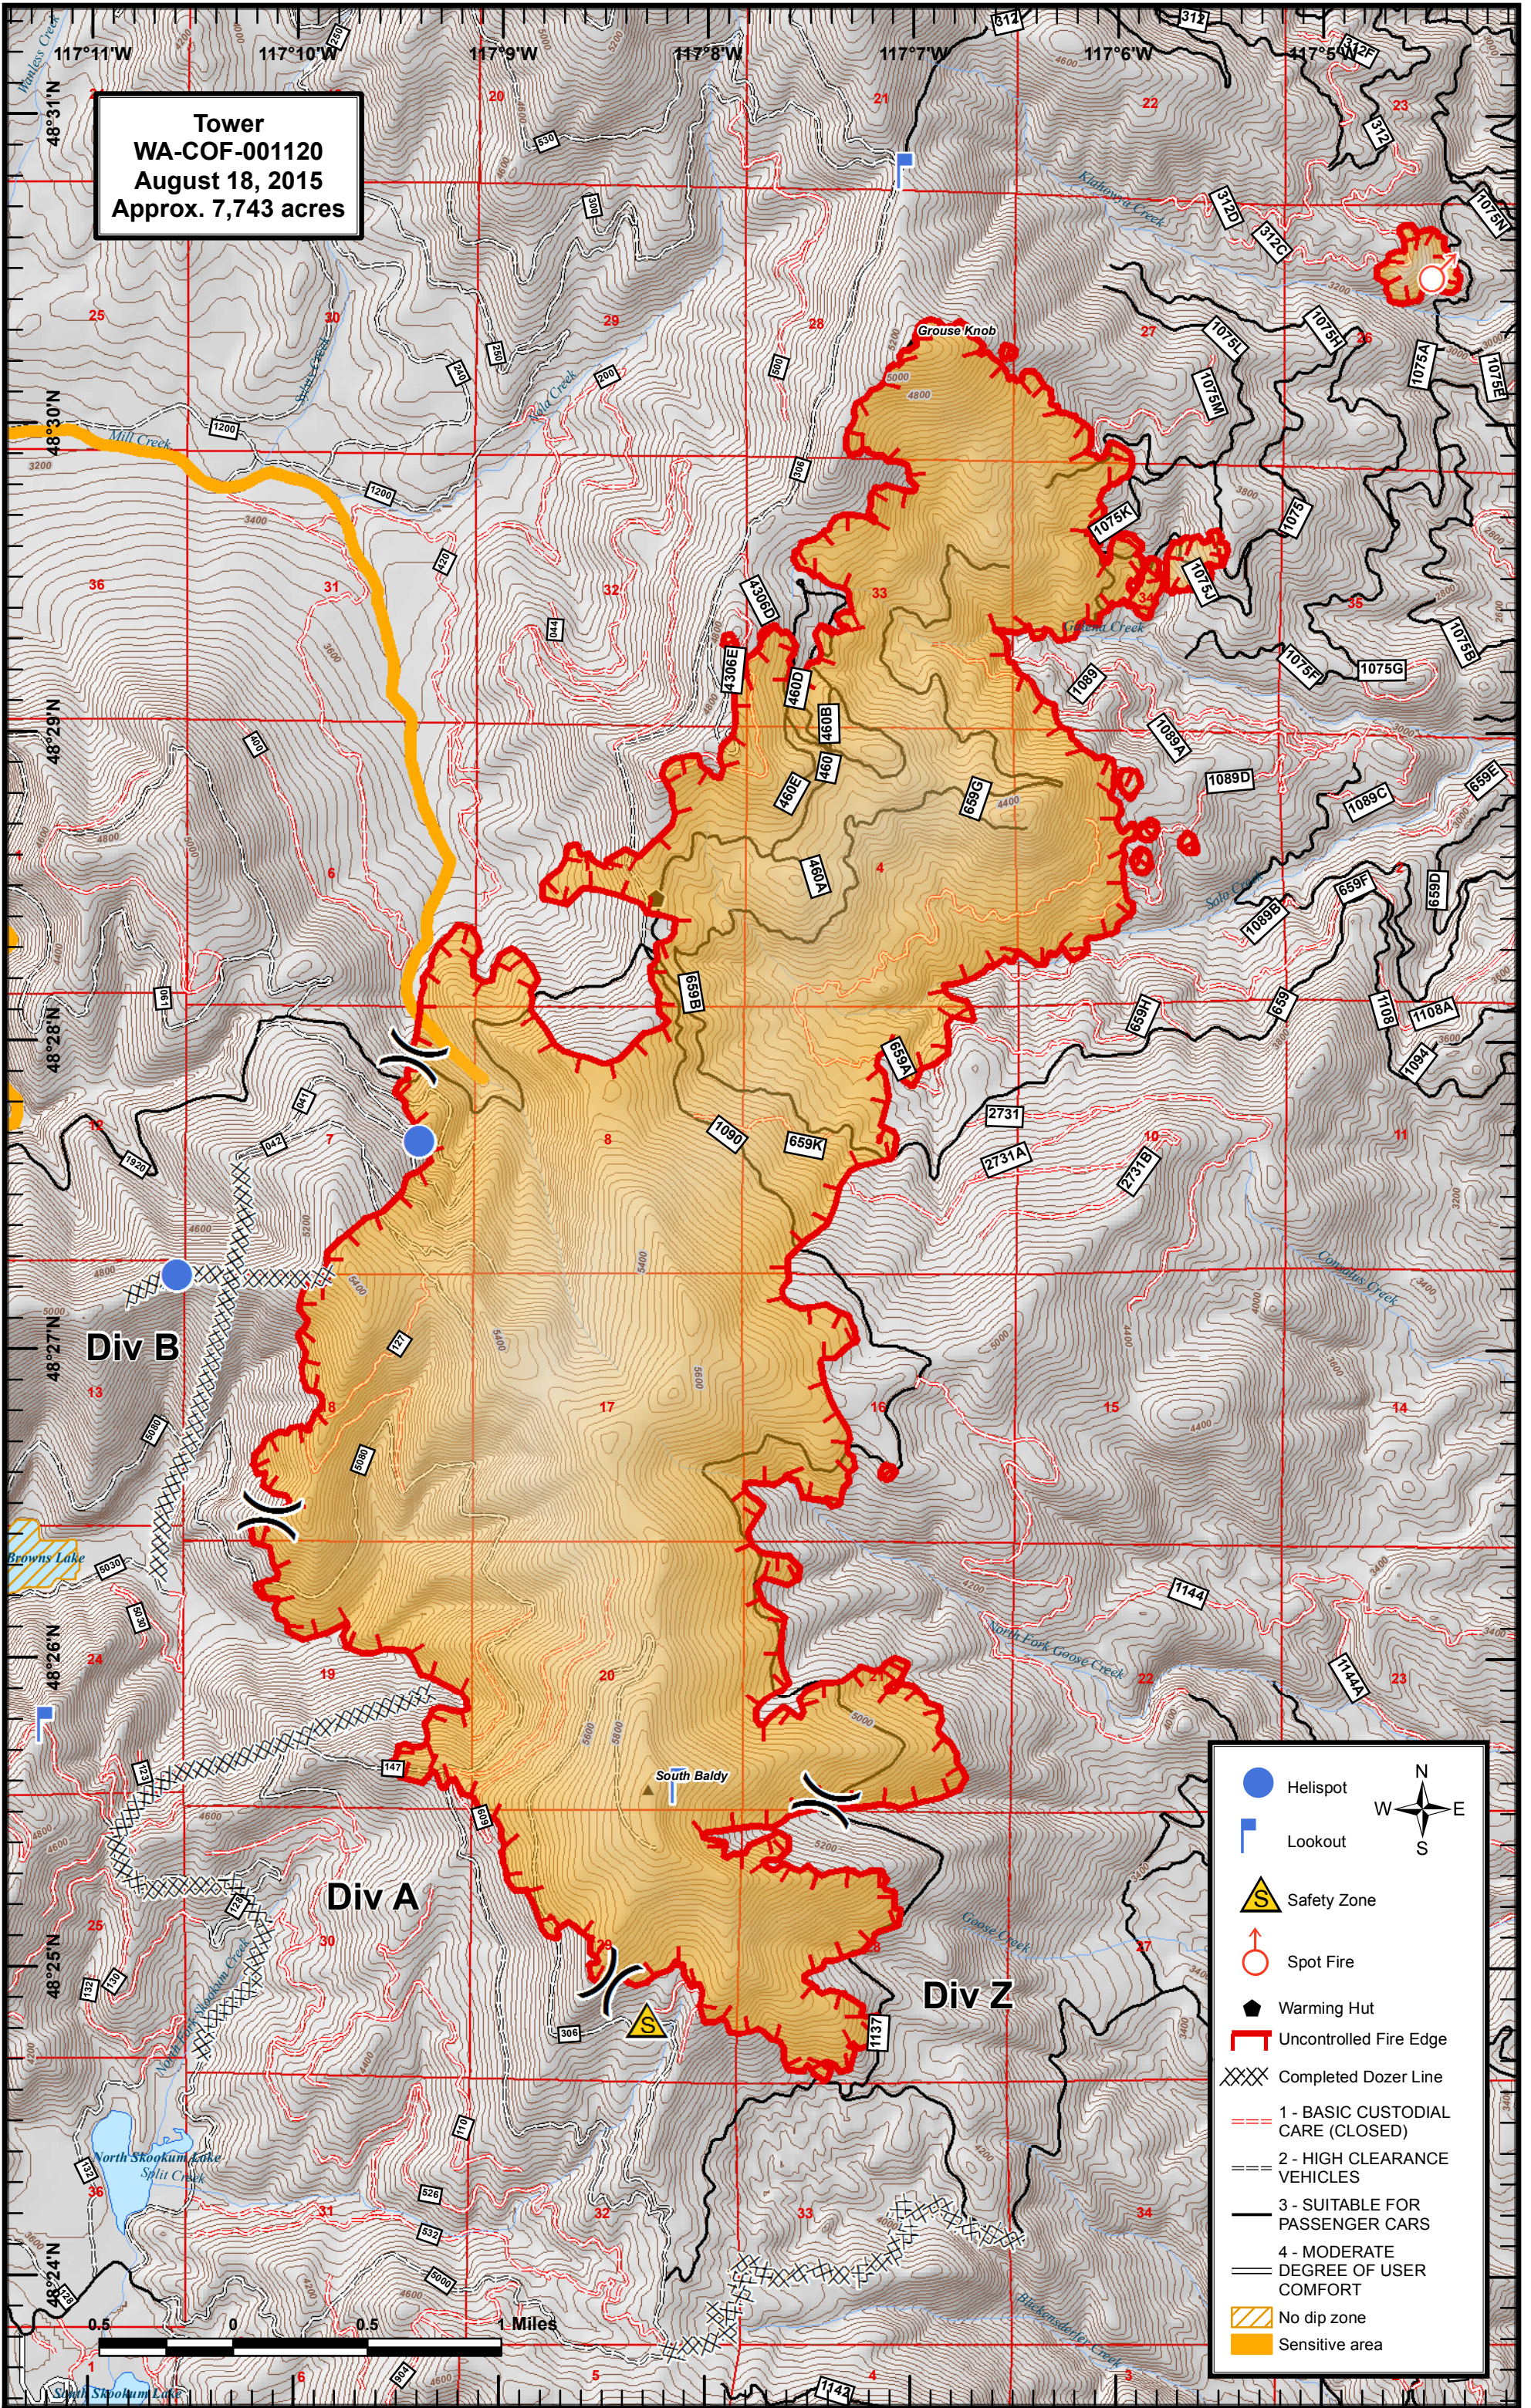

Tower
WA-COF-001120
August 18, 2015
Approx. 7,743 acres

- Helispot
- Lookout
- Safety Zone
- Spot Fire
- Warming Hut
- Uncontrolled Fire Edge
- Completed Dozer Line
- 1 - BASIC CUSTODIAL CARE (CLOSED)
- 2 - HIGH CLEARANCE VEHICLES
- 3 - SUITABLE FOR PASSENGER CARS
- 4 - MODERATE DEGREE OF USER COMFORT
- No dip zone
- Sensitive area