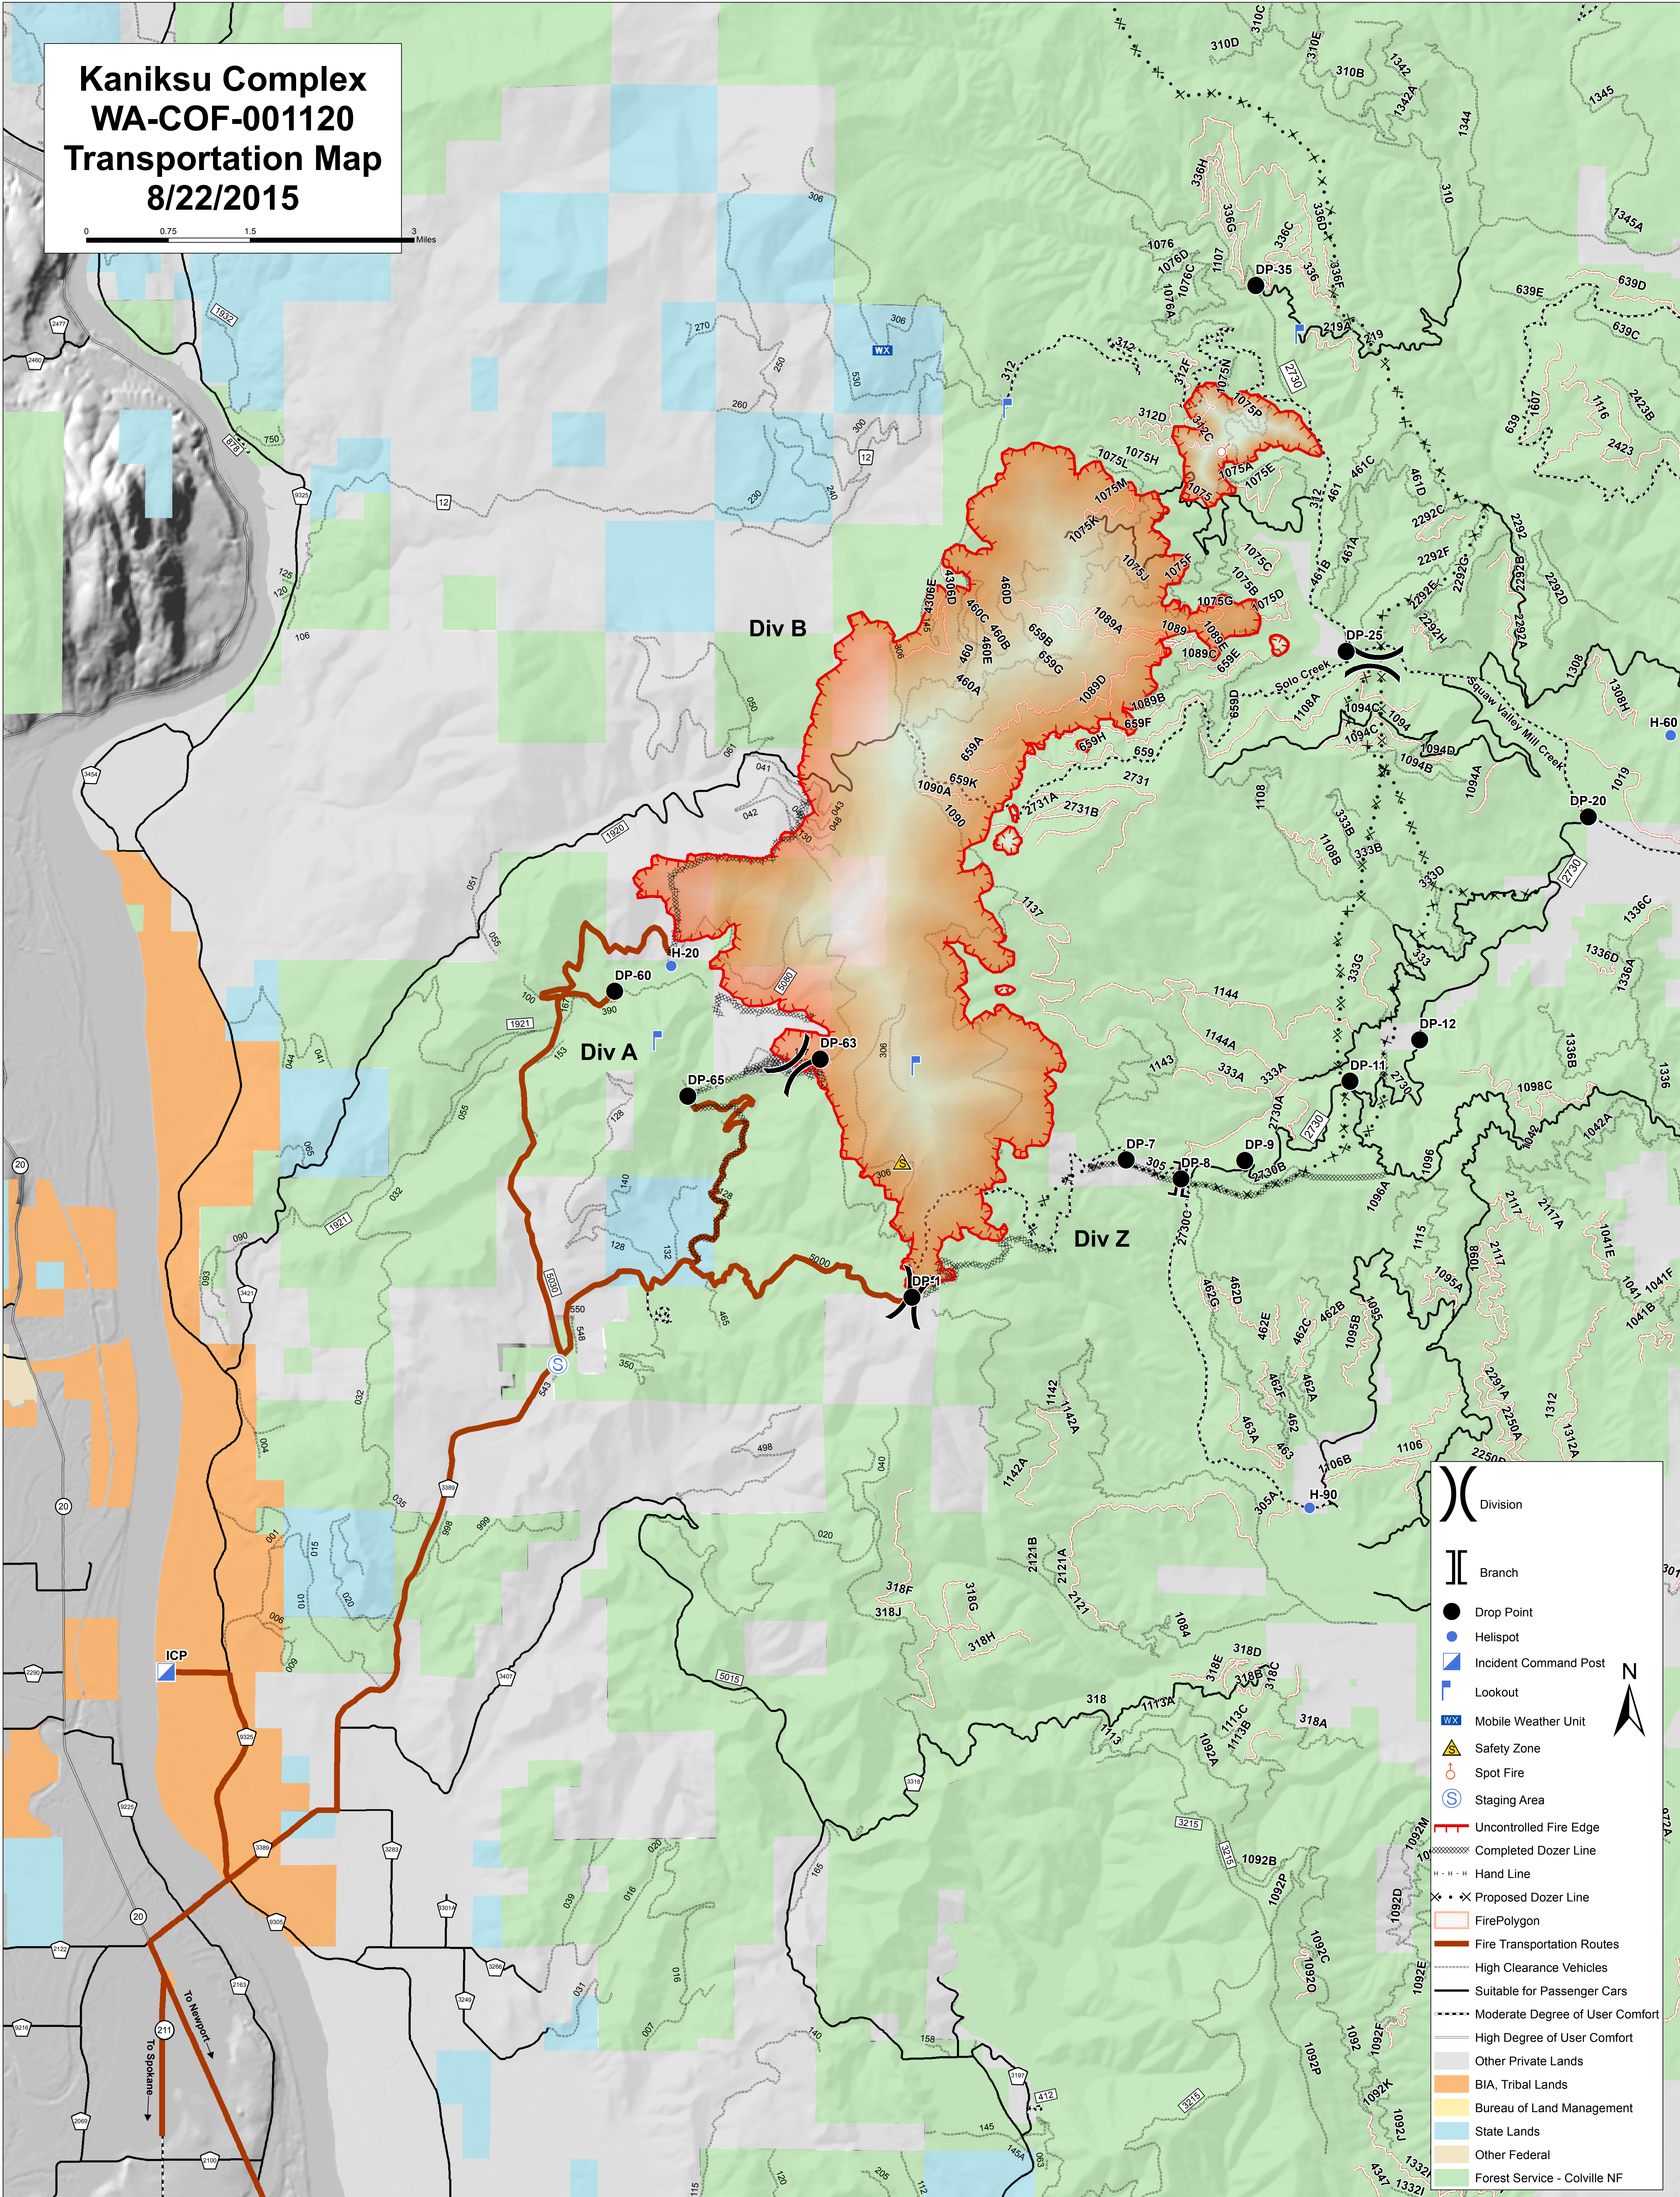

Kaniksu Complex WA-COF-001120 Transportation Map 8/22/2015

	Division
	Branch
	Drop Point
	Helispot
	Incident Command Post
	Lookout
	Mobile Weather Unit
	Safety Zone
	Spot Fire
	Staging Area
	Uncontrolled Fire Edge
	Completed Dozer Line
	Hand Line
	Proposed Dozer Line
	Fire Polygon
	Fire Transportation Routes
	High Clearance Vehicles
	Suitable for Passenger Cars
	Moderate Degree of User Comfort
	High Degree of User Comfort
	Other Private Lands
	BIA, Tribal Lands
	Bureau of Land Management
	State Lands
	Other Federal
	Forest Service - Colville NF