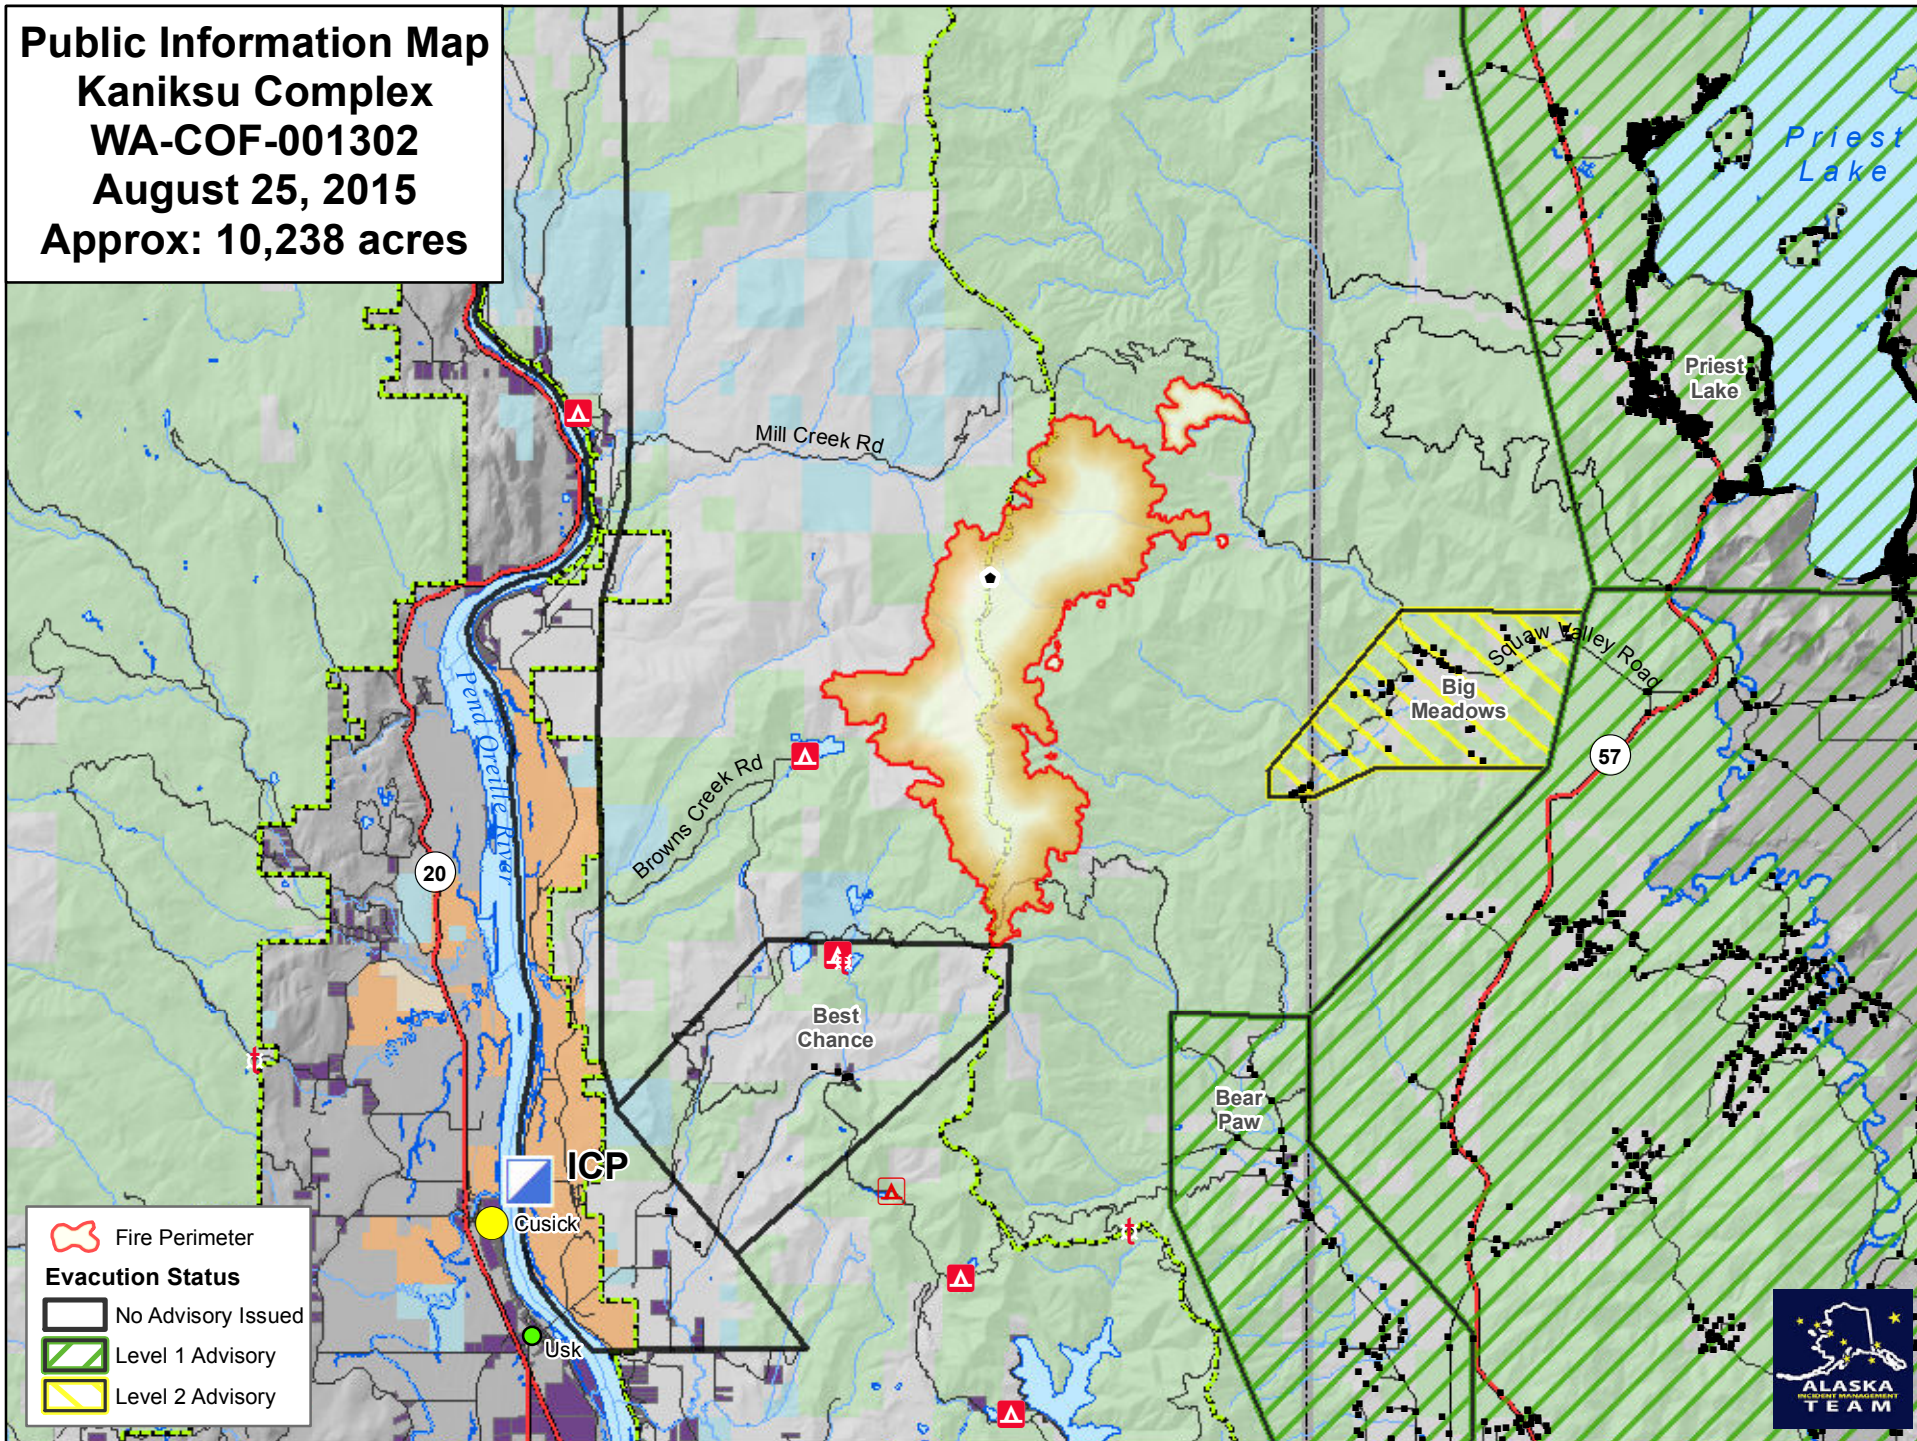

Public Information Map
Kaniksu Complex
WA-COF-001302
August 25, 2015
Approx: 10,238 acres

- Fire Perimeter
- Evacuation Status**
- No Advisory Issued
- Level 1 Advisory
- Level 2 Advisory