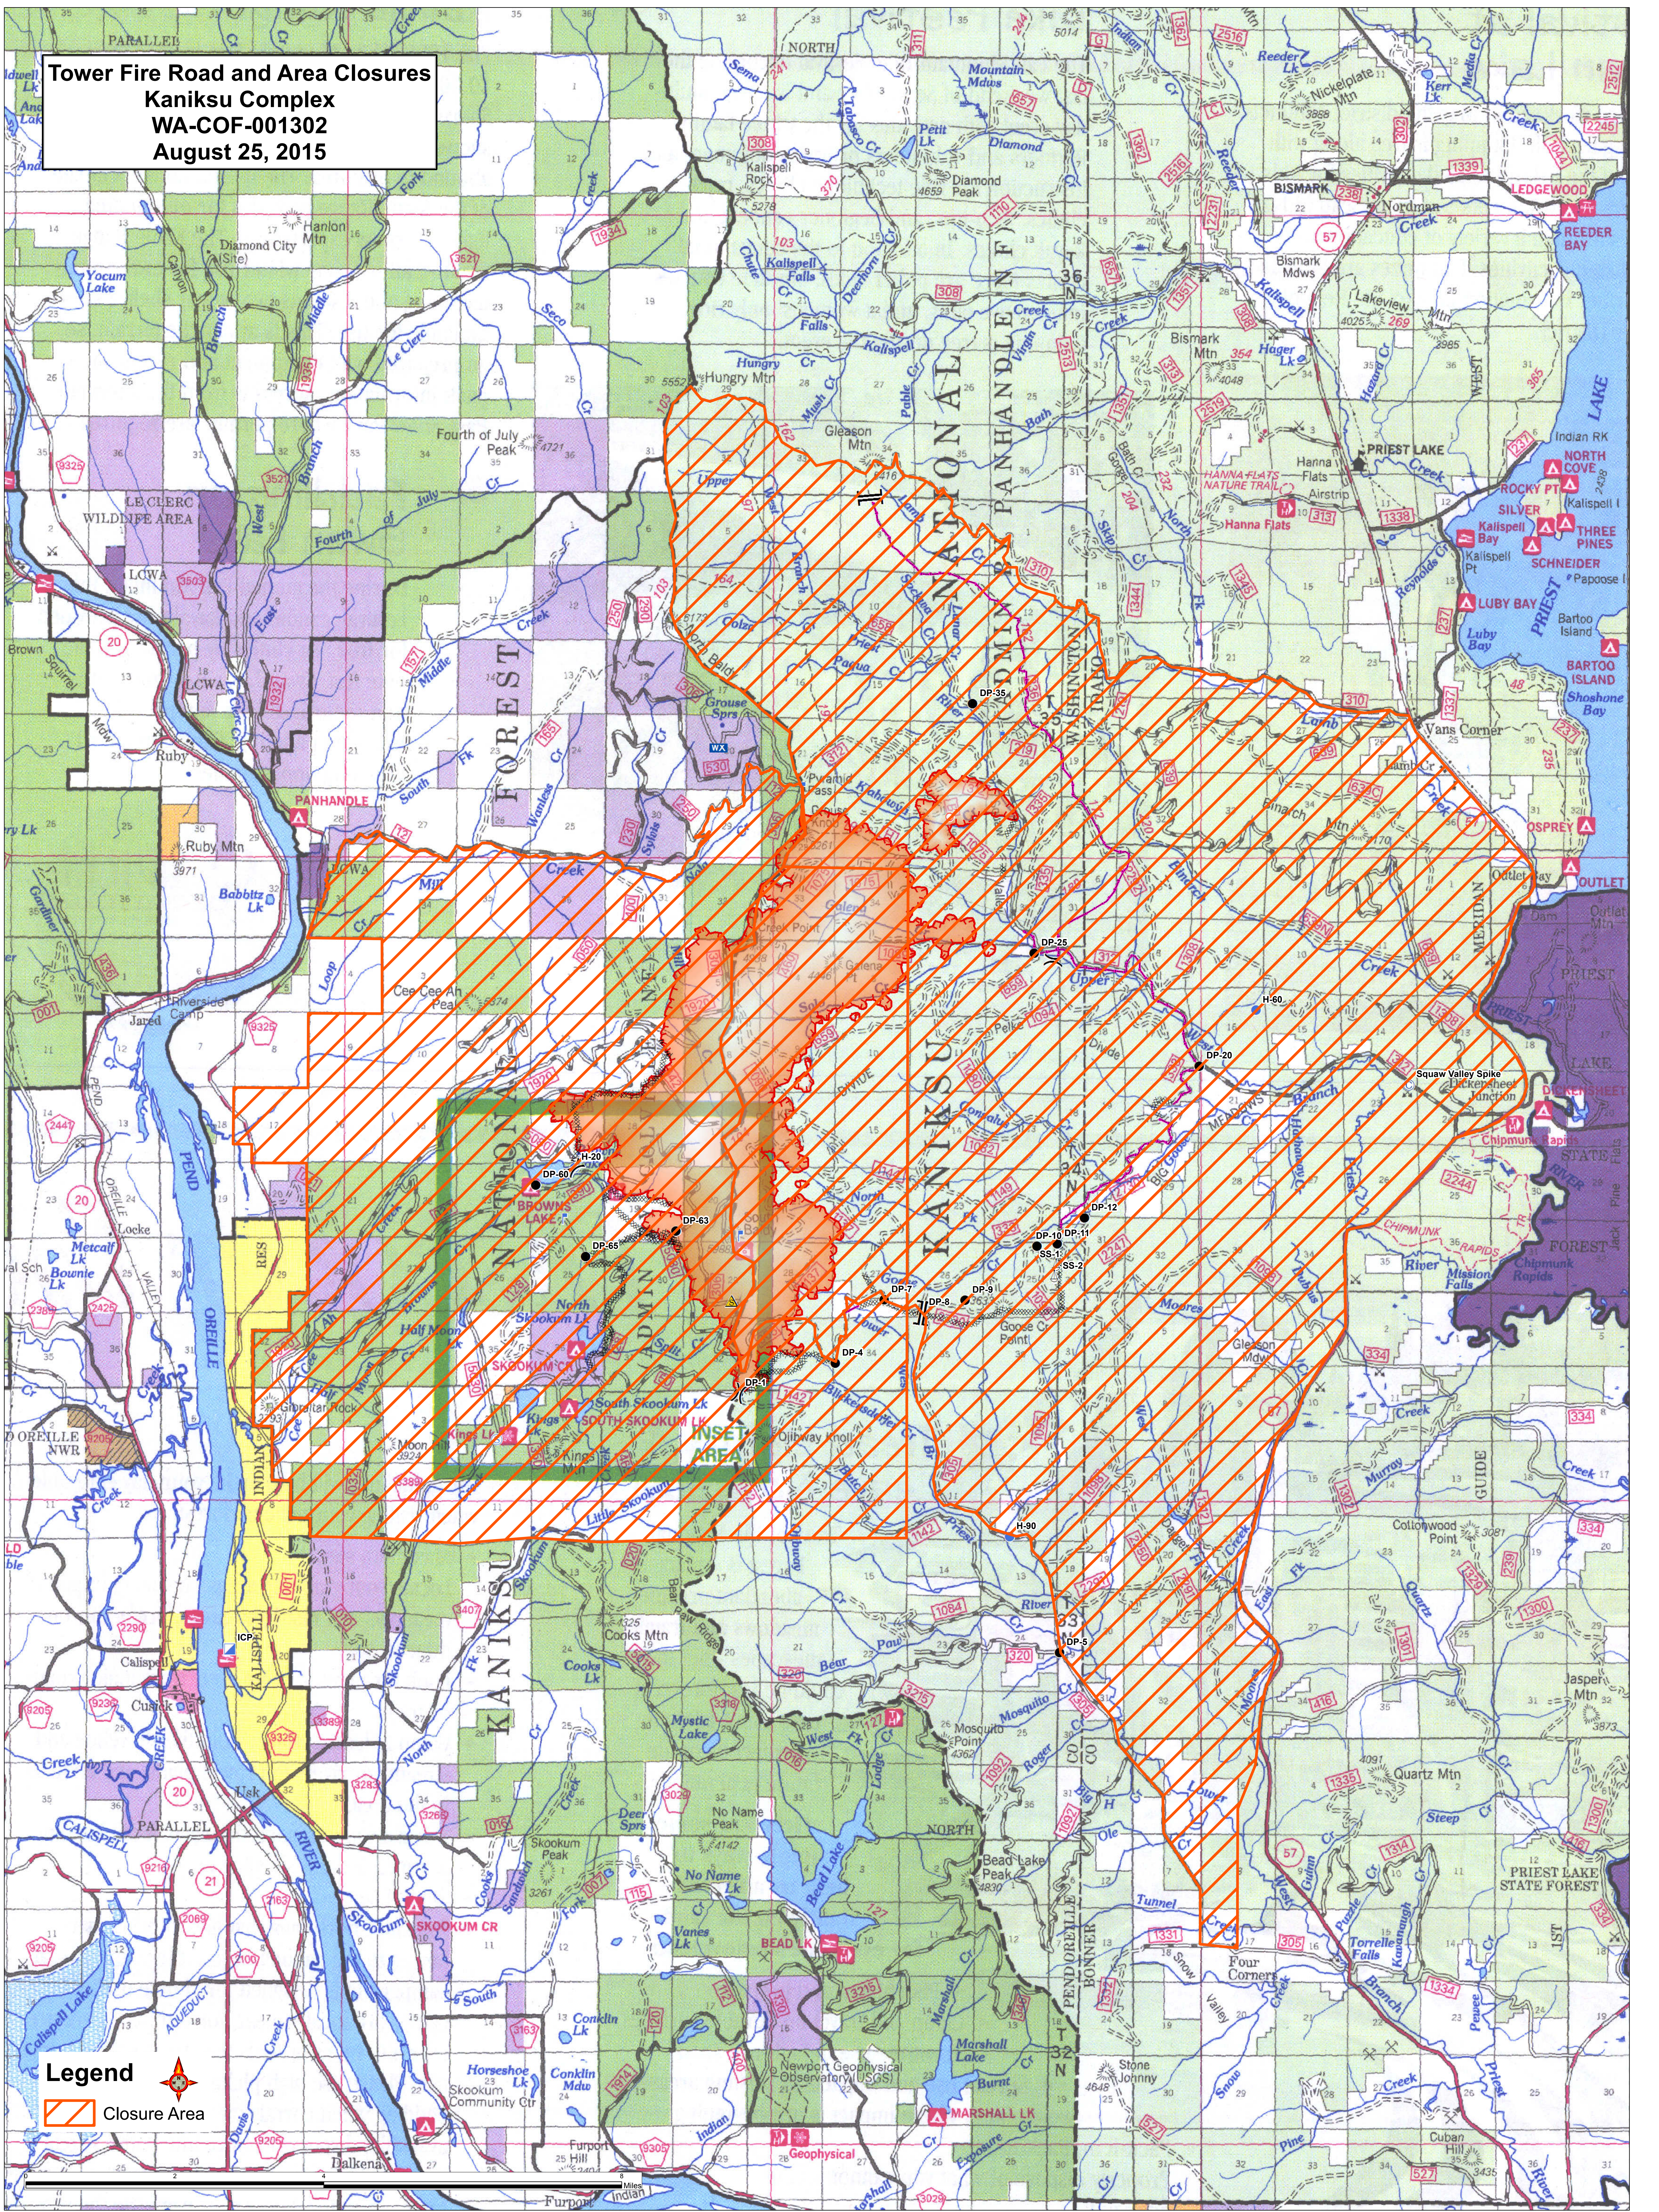

**Tower Fire Road and Area Closures**  
**Kaniksu Complex**  
**WA-COF-001302**  
**August 25, 2015**

**Legend**  
[Orange Hatched Box] Closure Area

Geophysical