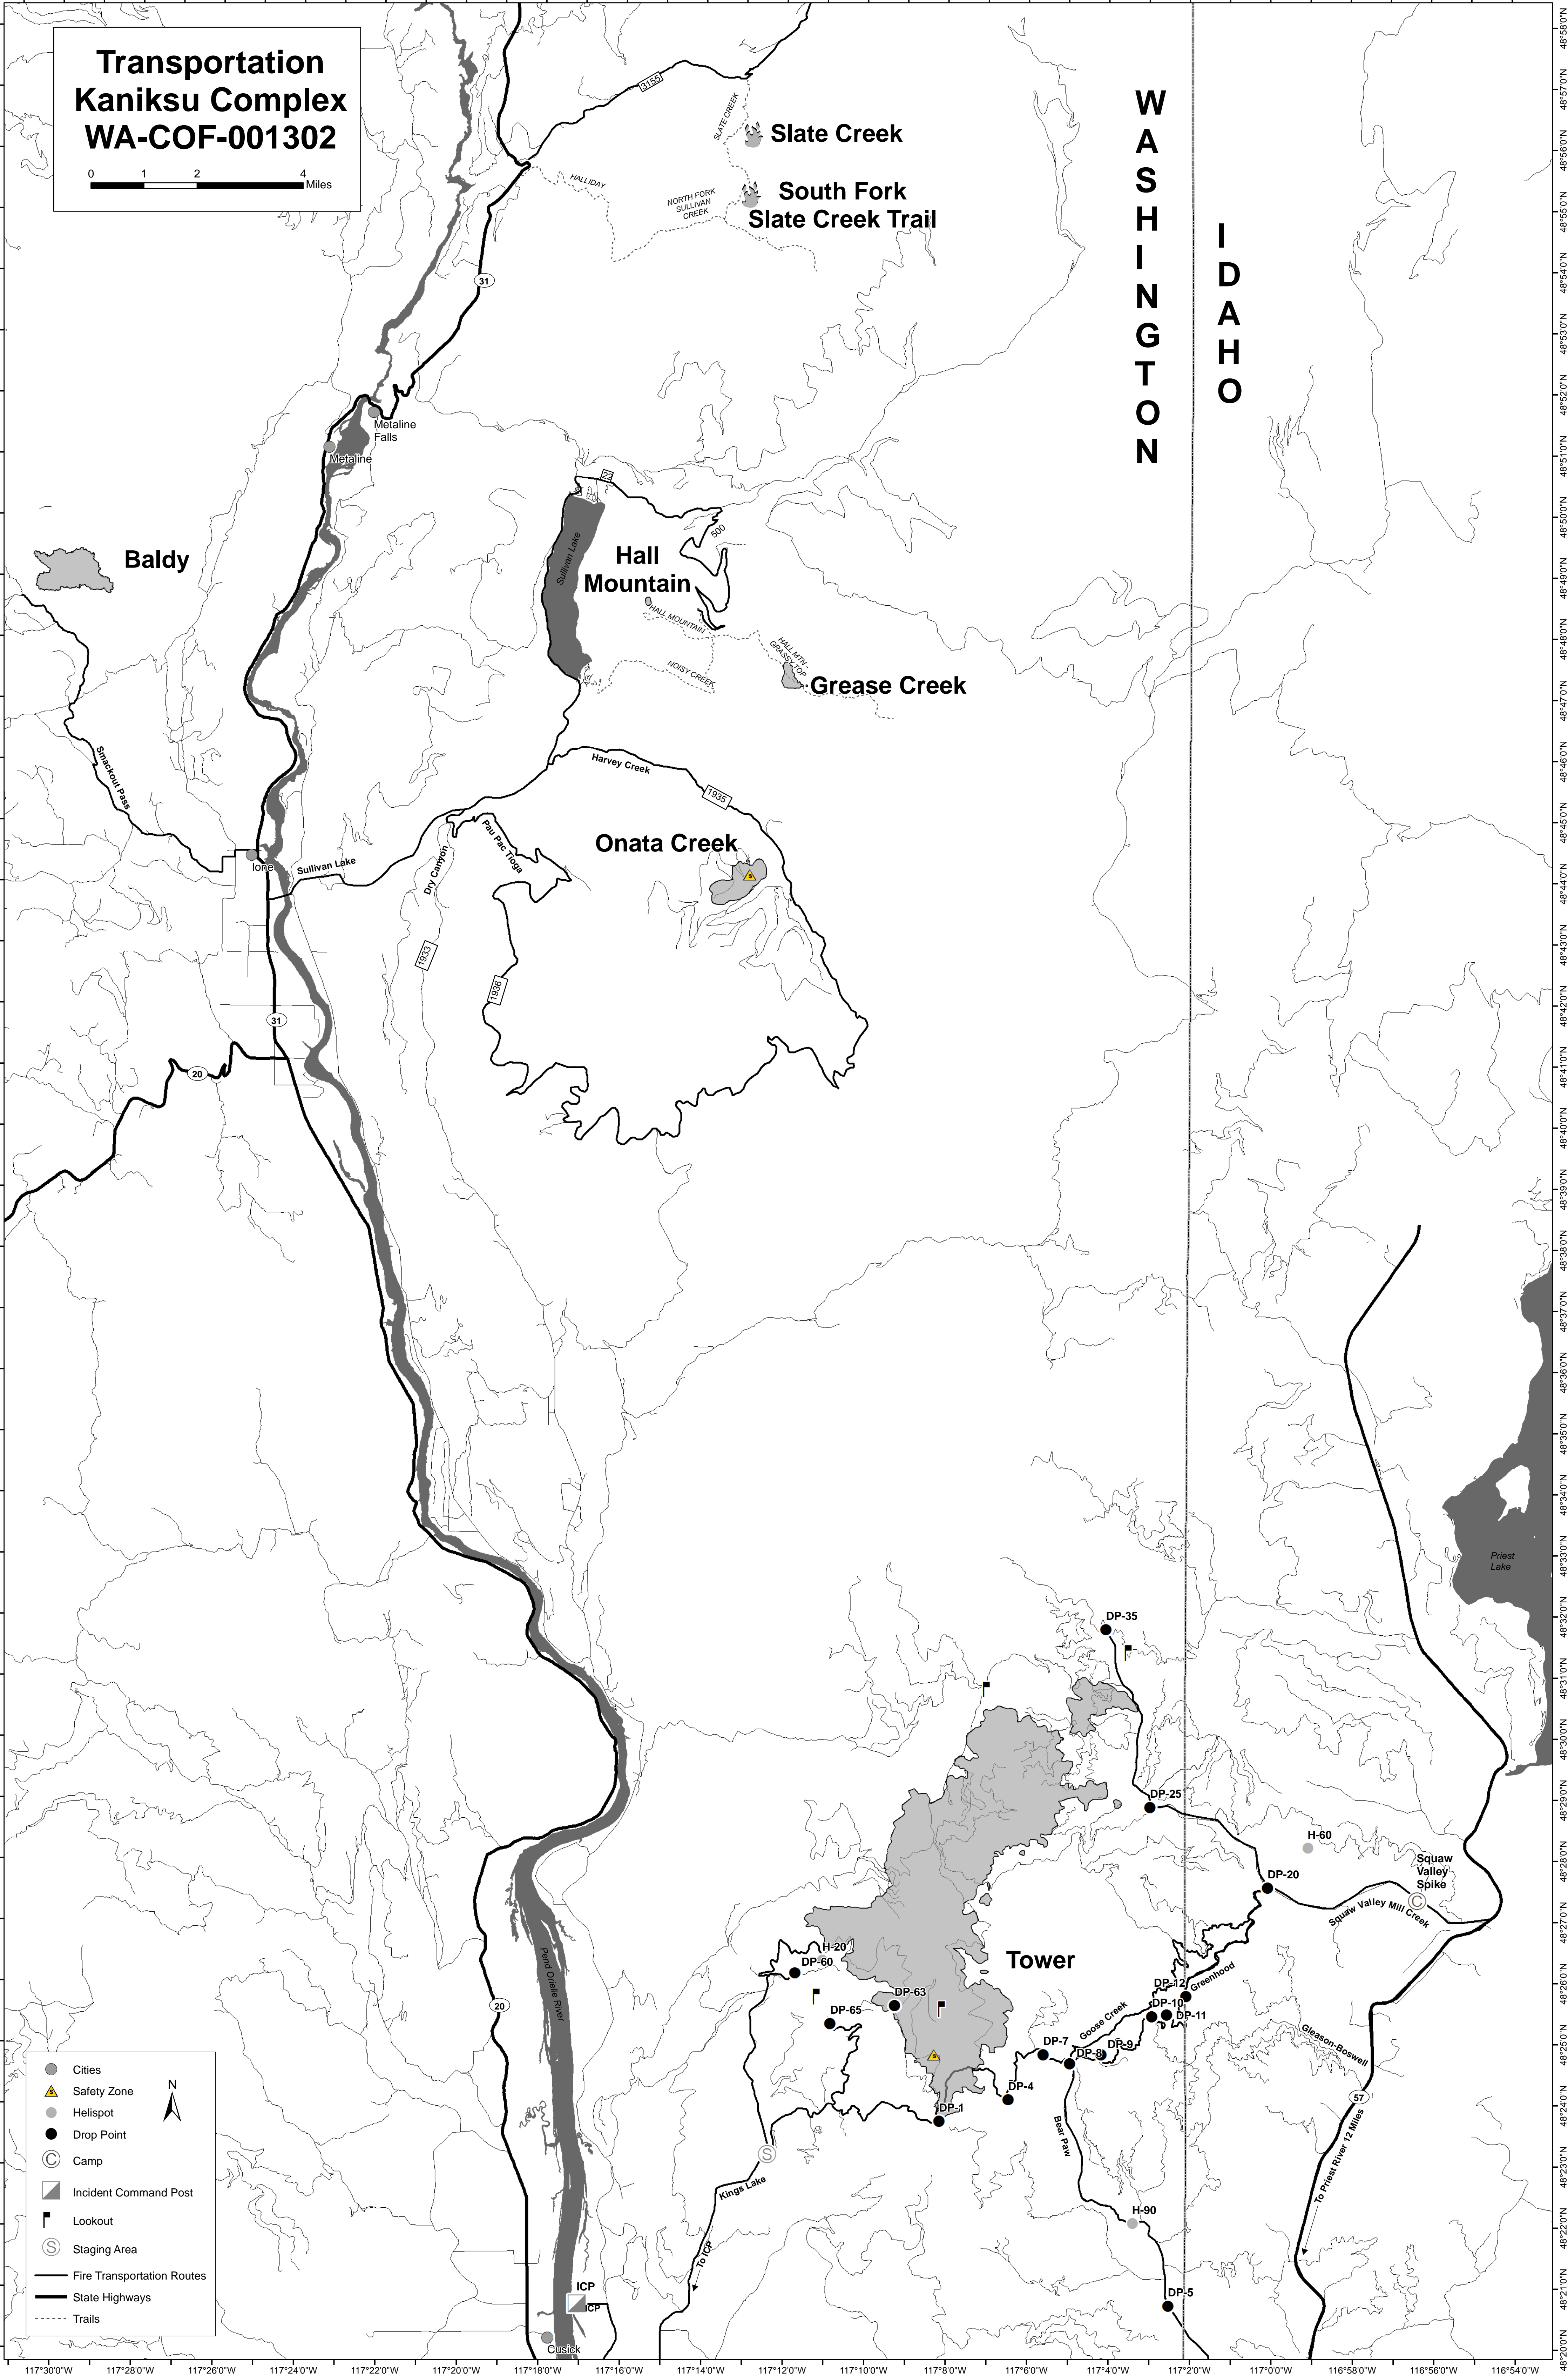

# Transportation Kaniksu Complex WA-COF-001302

WASHINGTON  
IDAHO

- Cities
- ▲ Safety Zone
- Helispot
- Drop Point
- Camp
- ▣ Incident Command Post
- ▣ Lookout
- ⊙ Staging Area
- Fire Transportation Routes
- State Highways
- - - Trails