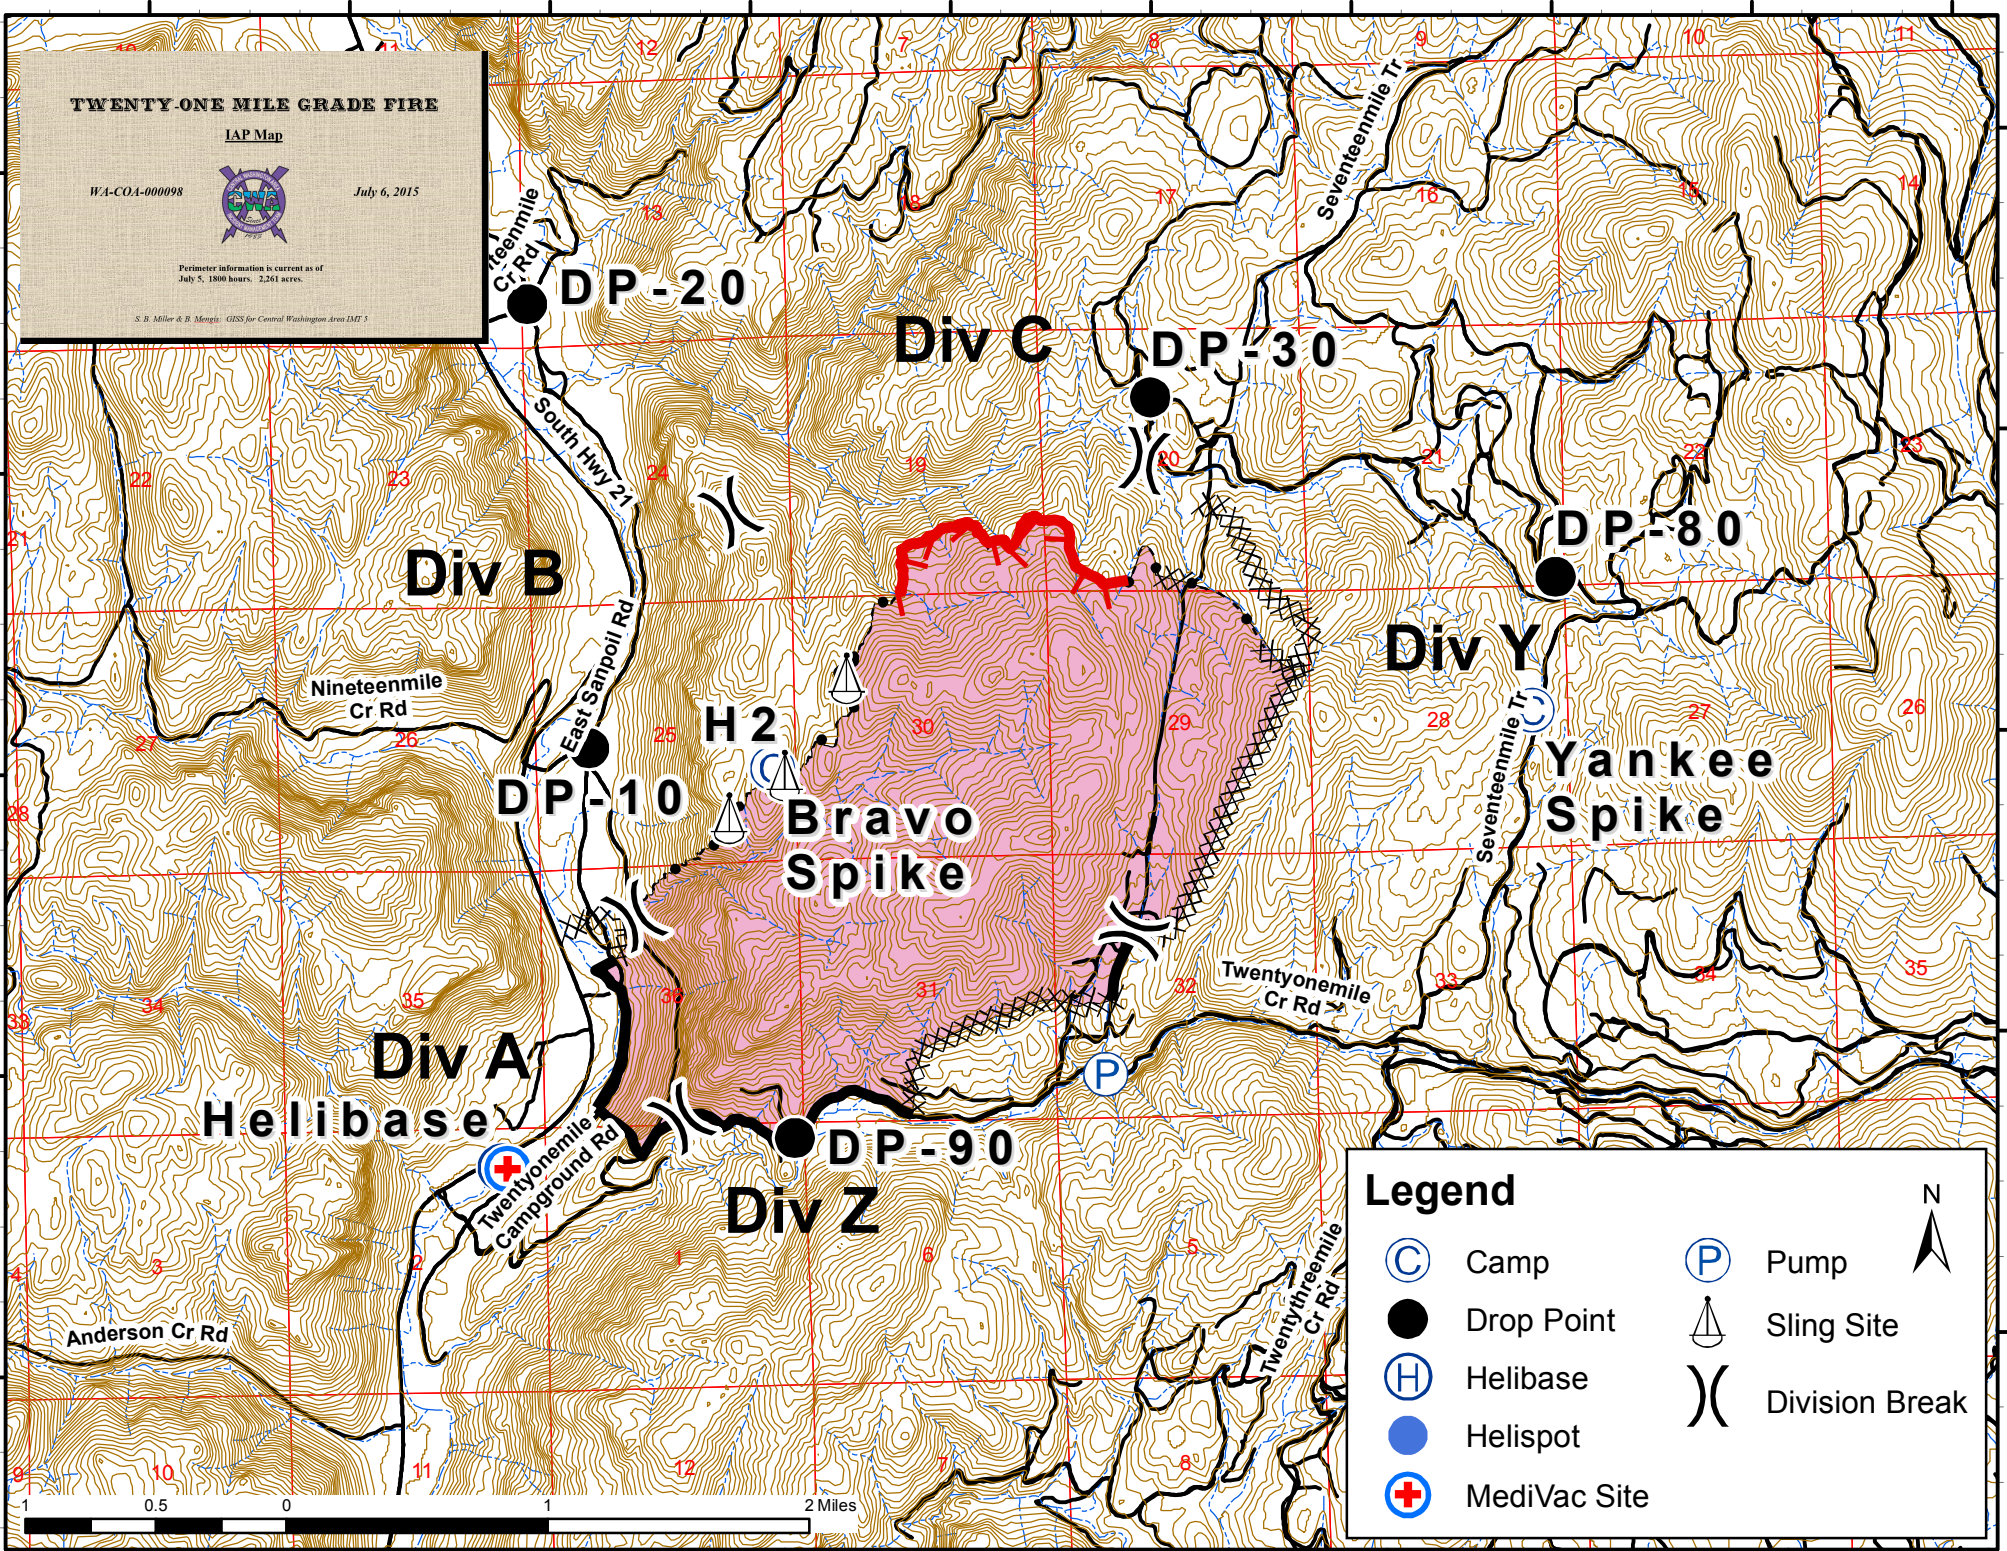

TWENTY-ONE MILE GRADE FIRE

IAP Map

WA-COA-000098

July 6, 2015

Legend

	Camp		Pump
	Drop Point		Sling Site
	Helibase		Division Break
	Helispot		
	MediVac Site