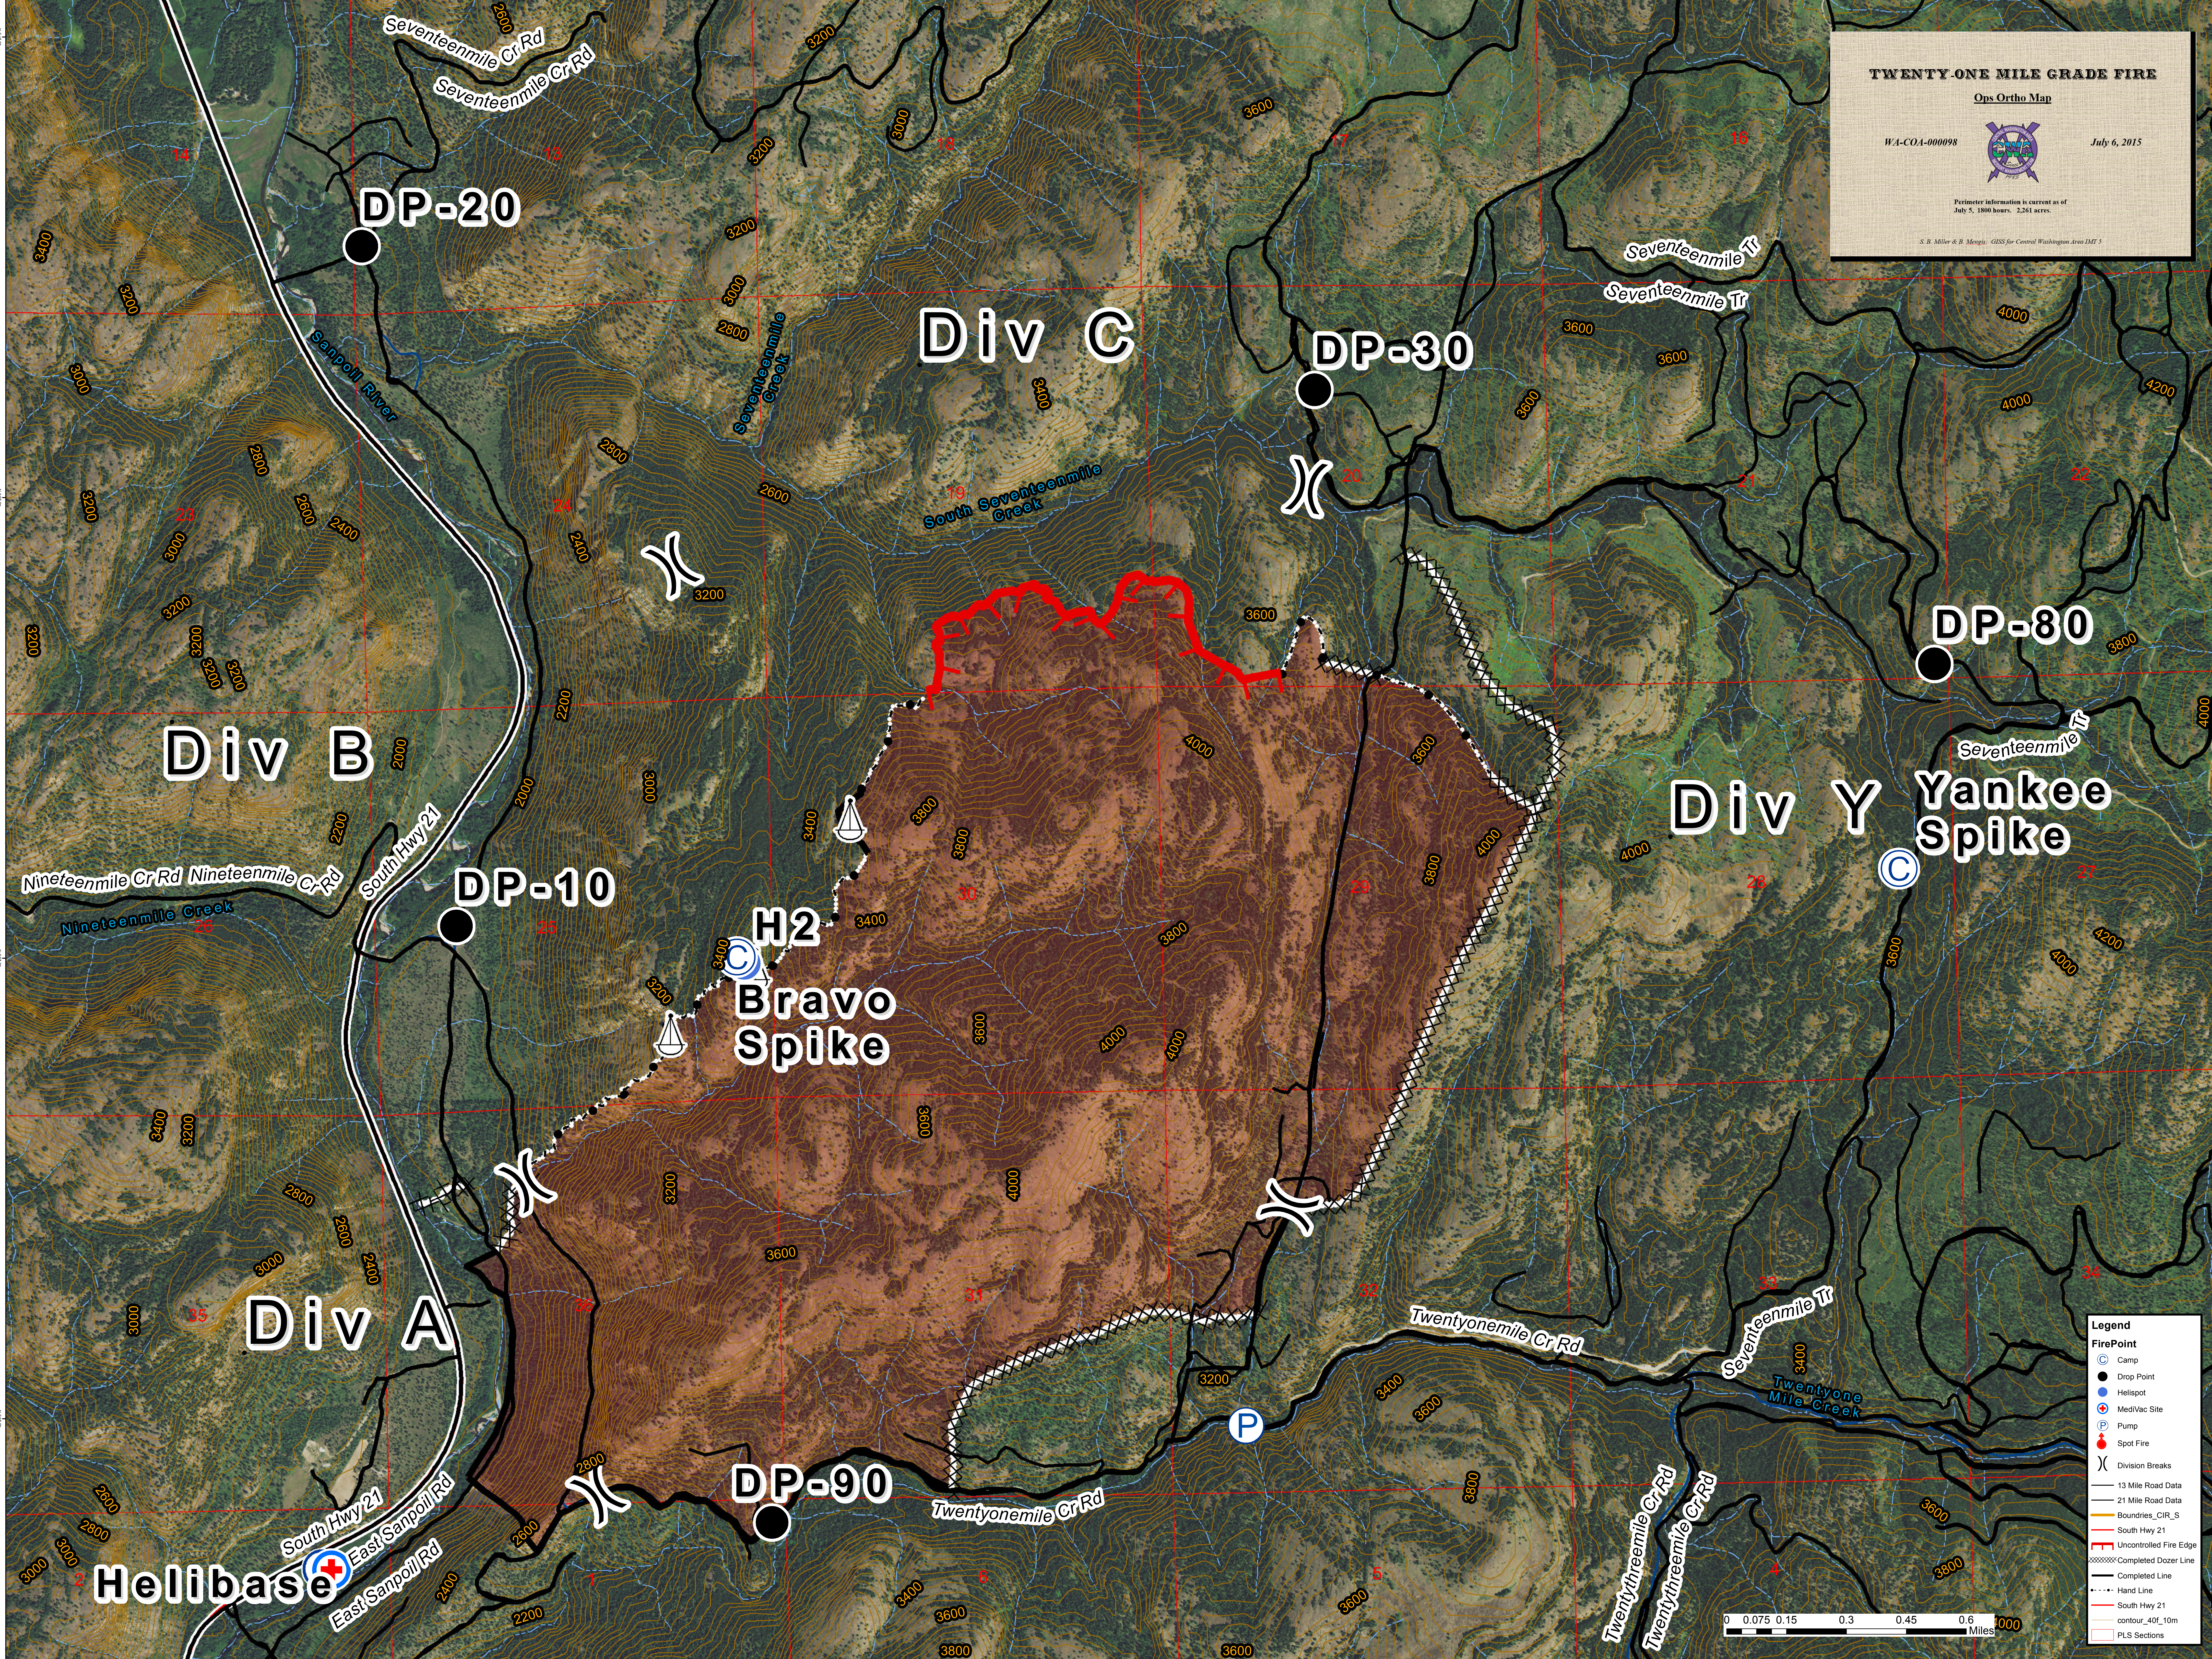

TWENTY-ONE MILE GRADE FIRE

Ops Ortho Map

WA-COA-000098

July 6, 2015