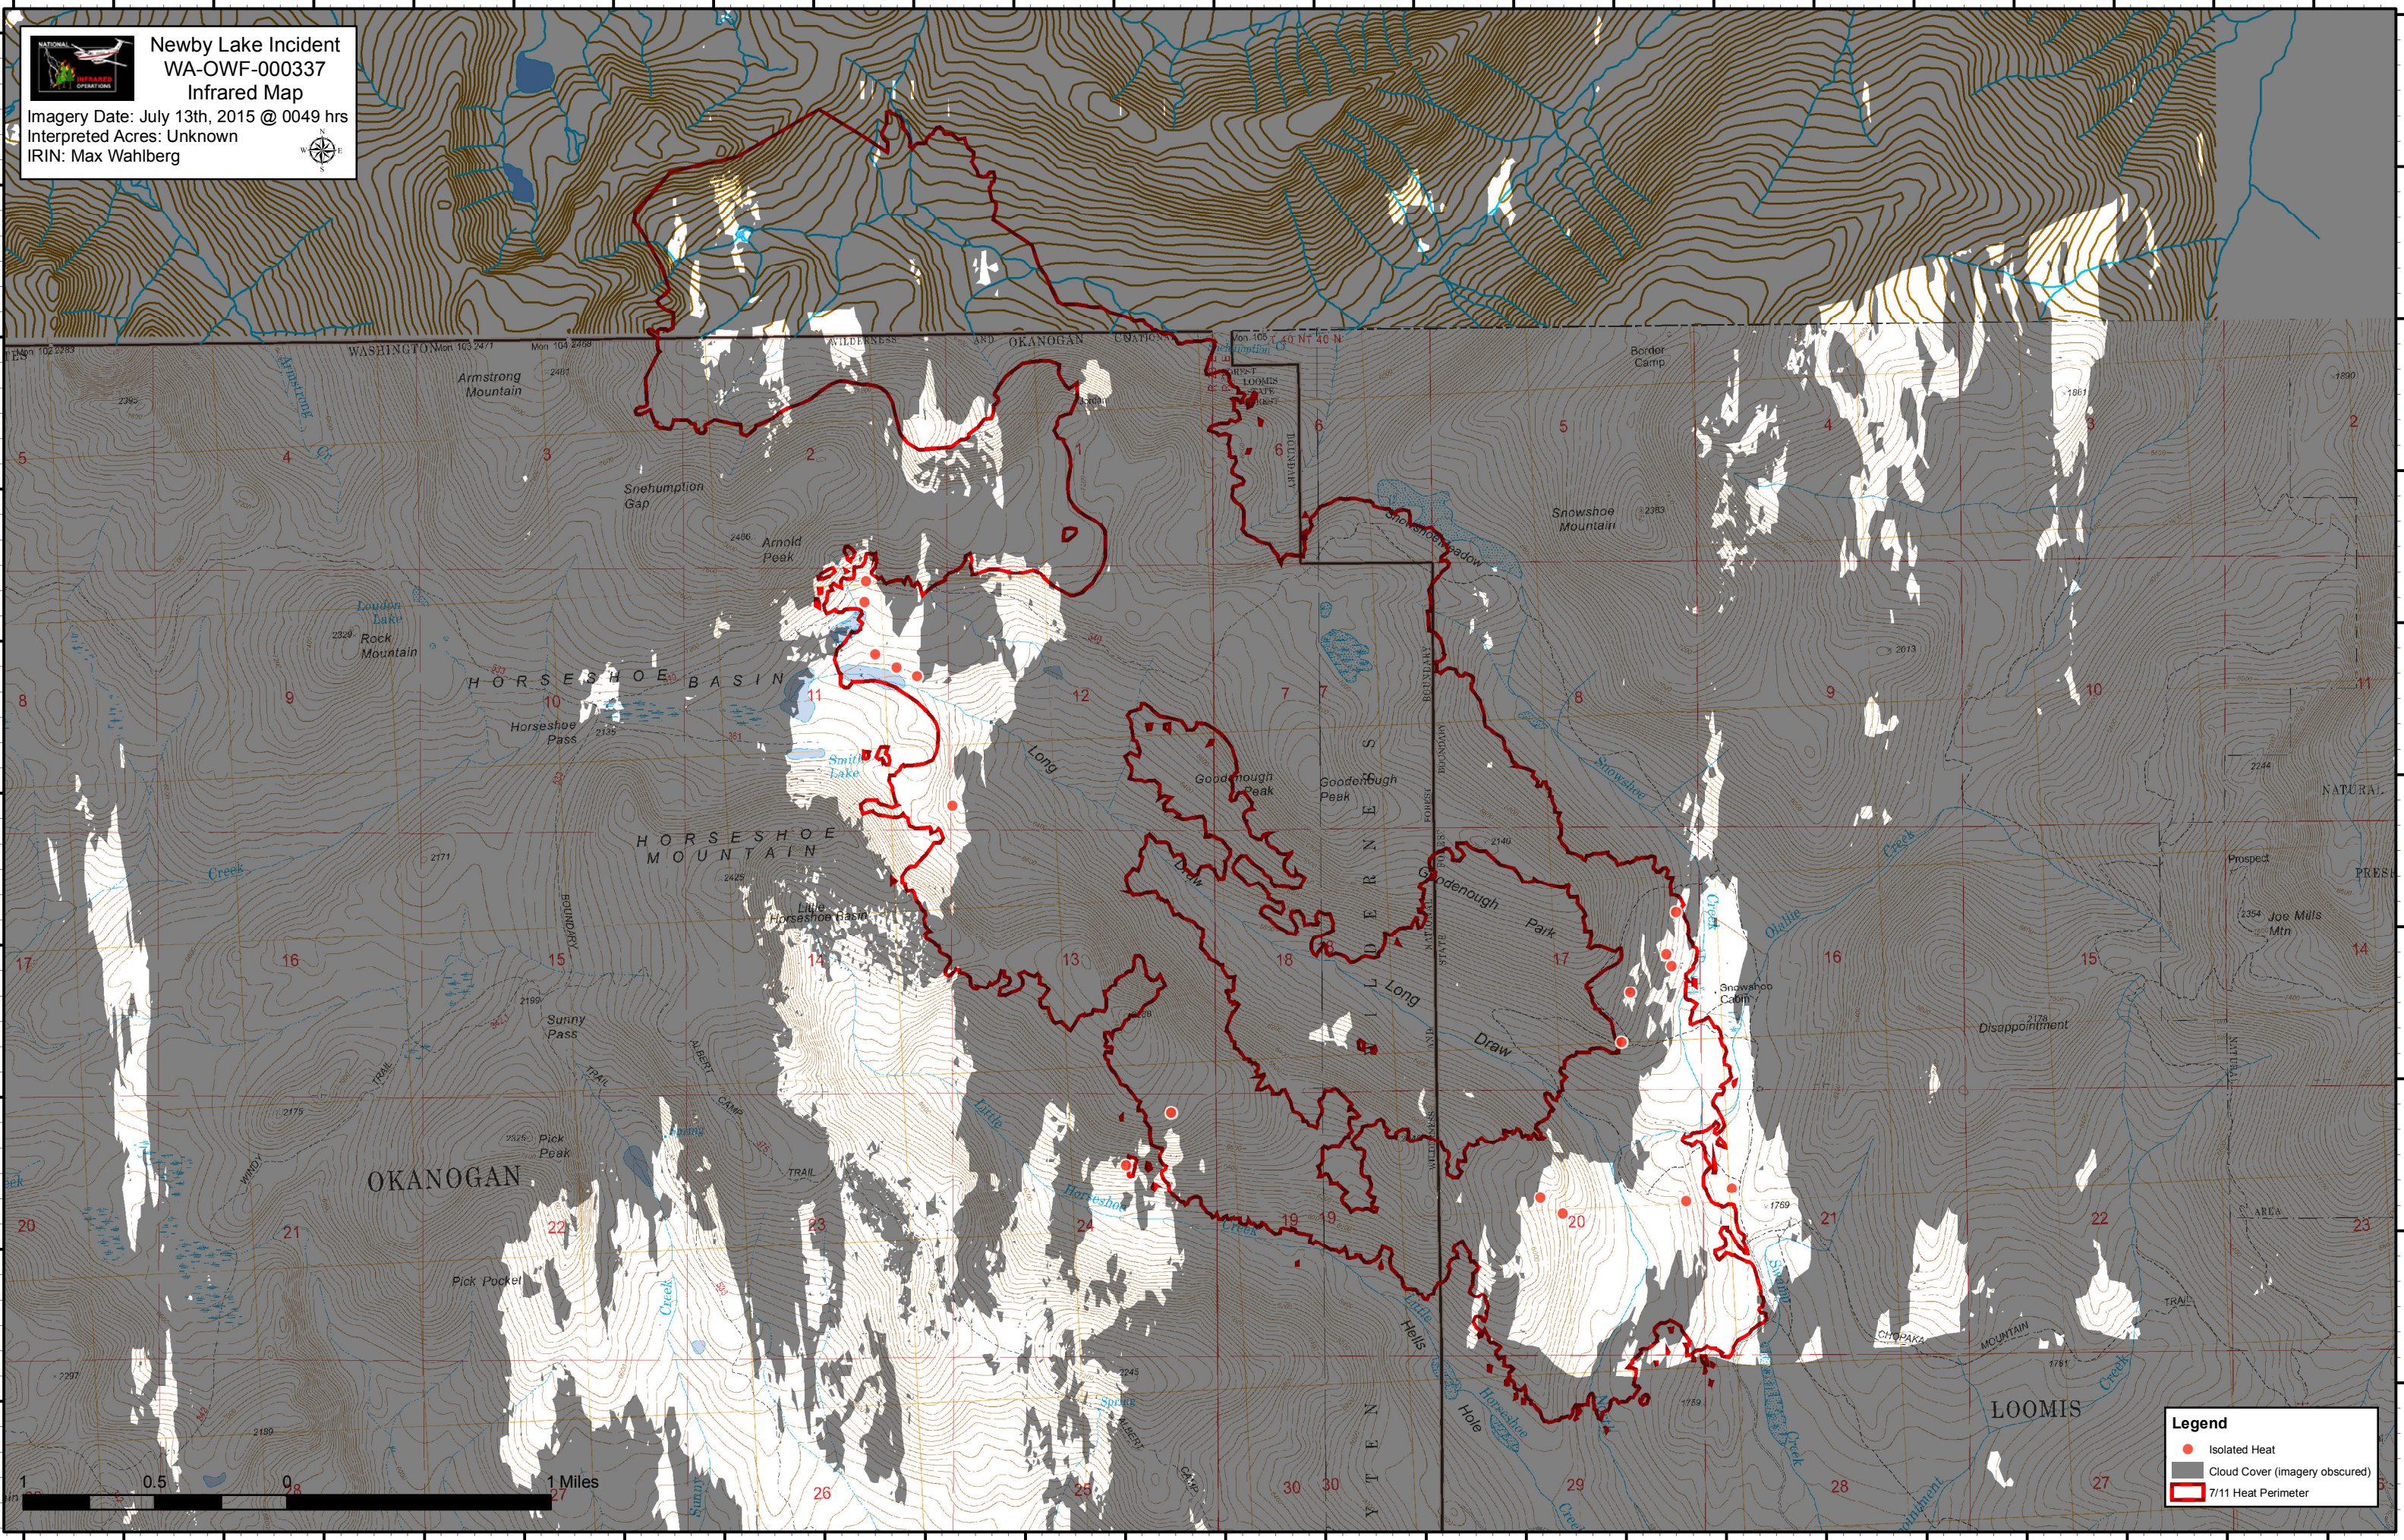

Newby Lake Incident
WA-OWF-000337
Infrared Map
 Imagery Date: July 13th, 2015 @ 0049 hrs
 Interpreted Acres: Unknown
 IRIN: Max Wahlberg

Legend

- Isolated Heat
- Cloud Cover (imagery obscured)
- 7/11 Heat Perimeter

119°59'0"W 119°58'30"W 119°58'0"W 119°57'30"W 119°57'0"W 119°56'30"W 119°56'0"W 119°55'30"W 119°55'0"W 119°54'30"W 119°54'0"W 119°53'30"W 119°53'0"W 119°52'30"W 119°52'0"W 119°51'30"W 119°51'0"W 119°50'30"W 119°50'0"W 119°49'30"W 119°49'0"W 119°48'30"W 119°48'0"W 119°47'30"W

49°0'30"N
49°0'0"N
48°59'30"N
48°59'0"N
48°58'30"N
48°58'0"N
48°57'30"N
48°57'0"N
48°56'30"N

49°10'N
49°0'30"N
49°0'0"N
48°59'30"N
48°59'0"N
48°58'30"N
48°58'0"N
48°57'30"N
48°57'0"N
48°56'30"N