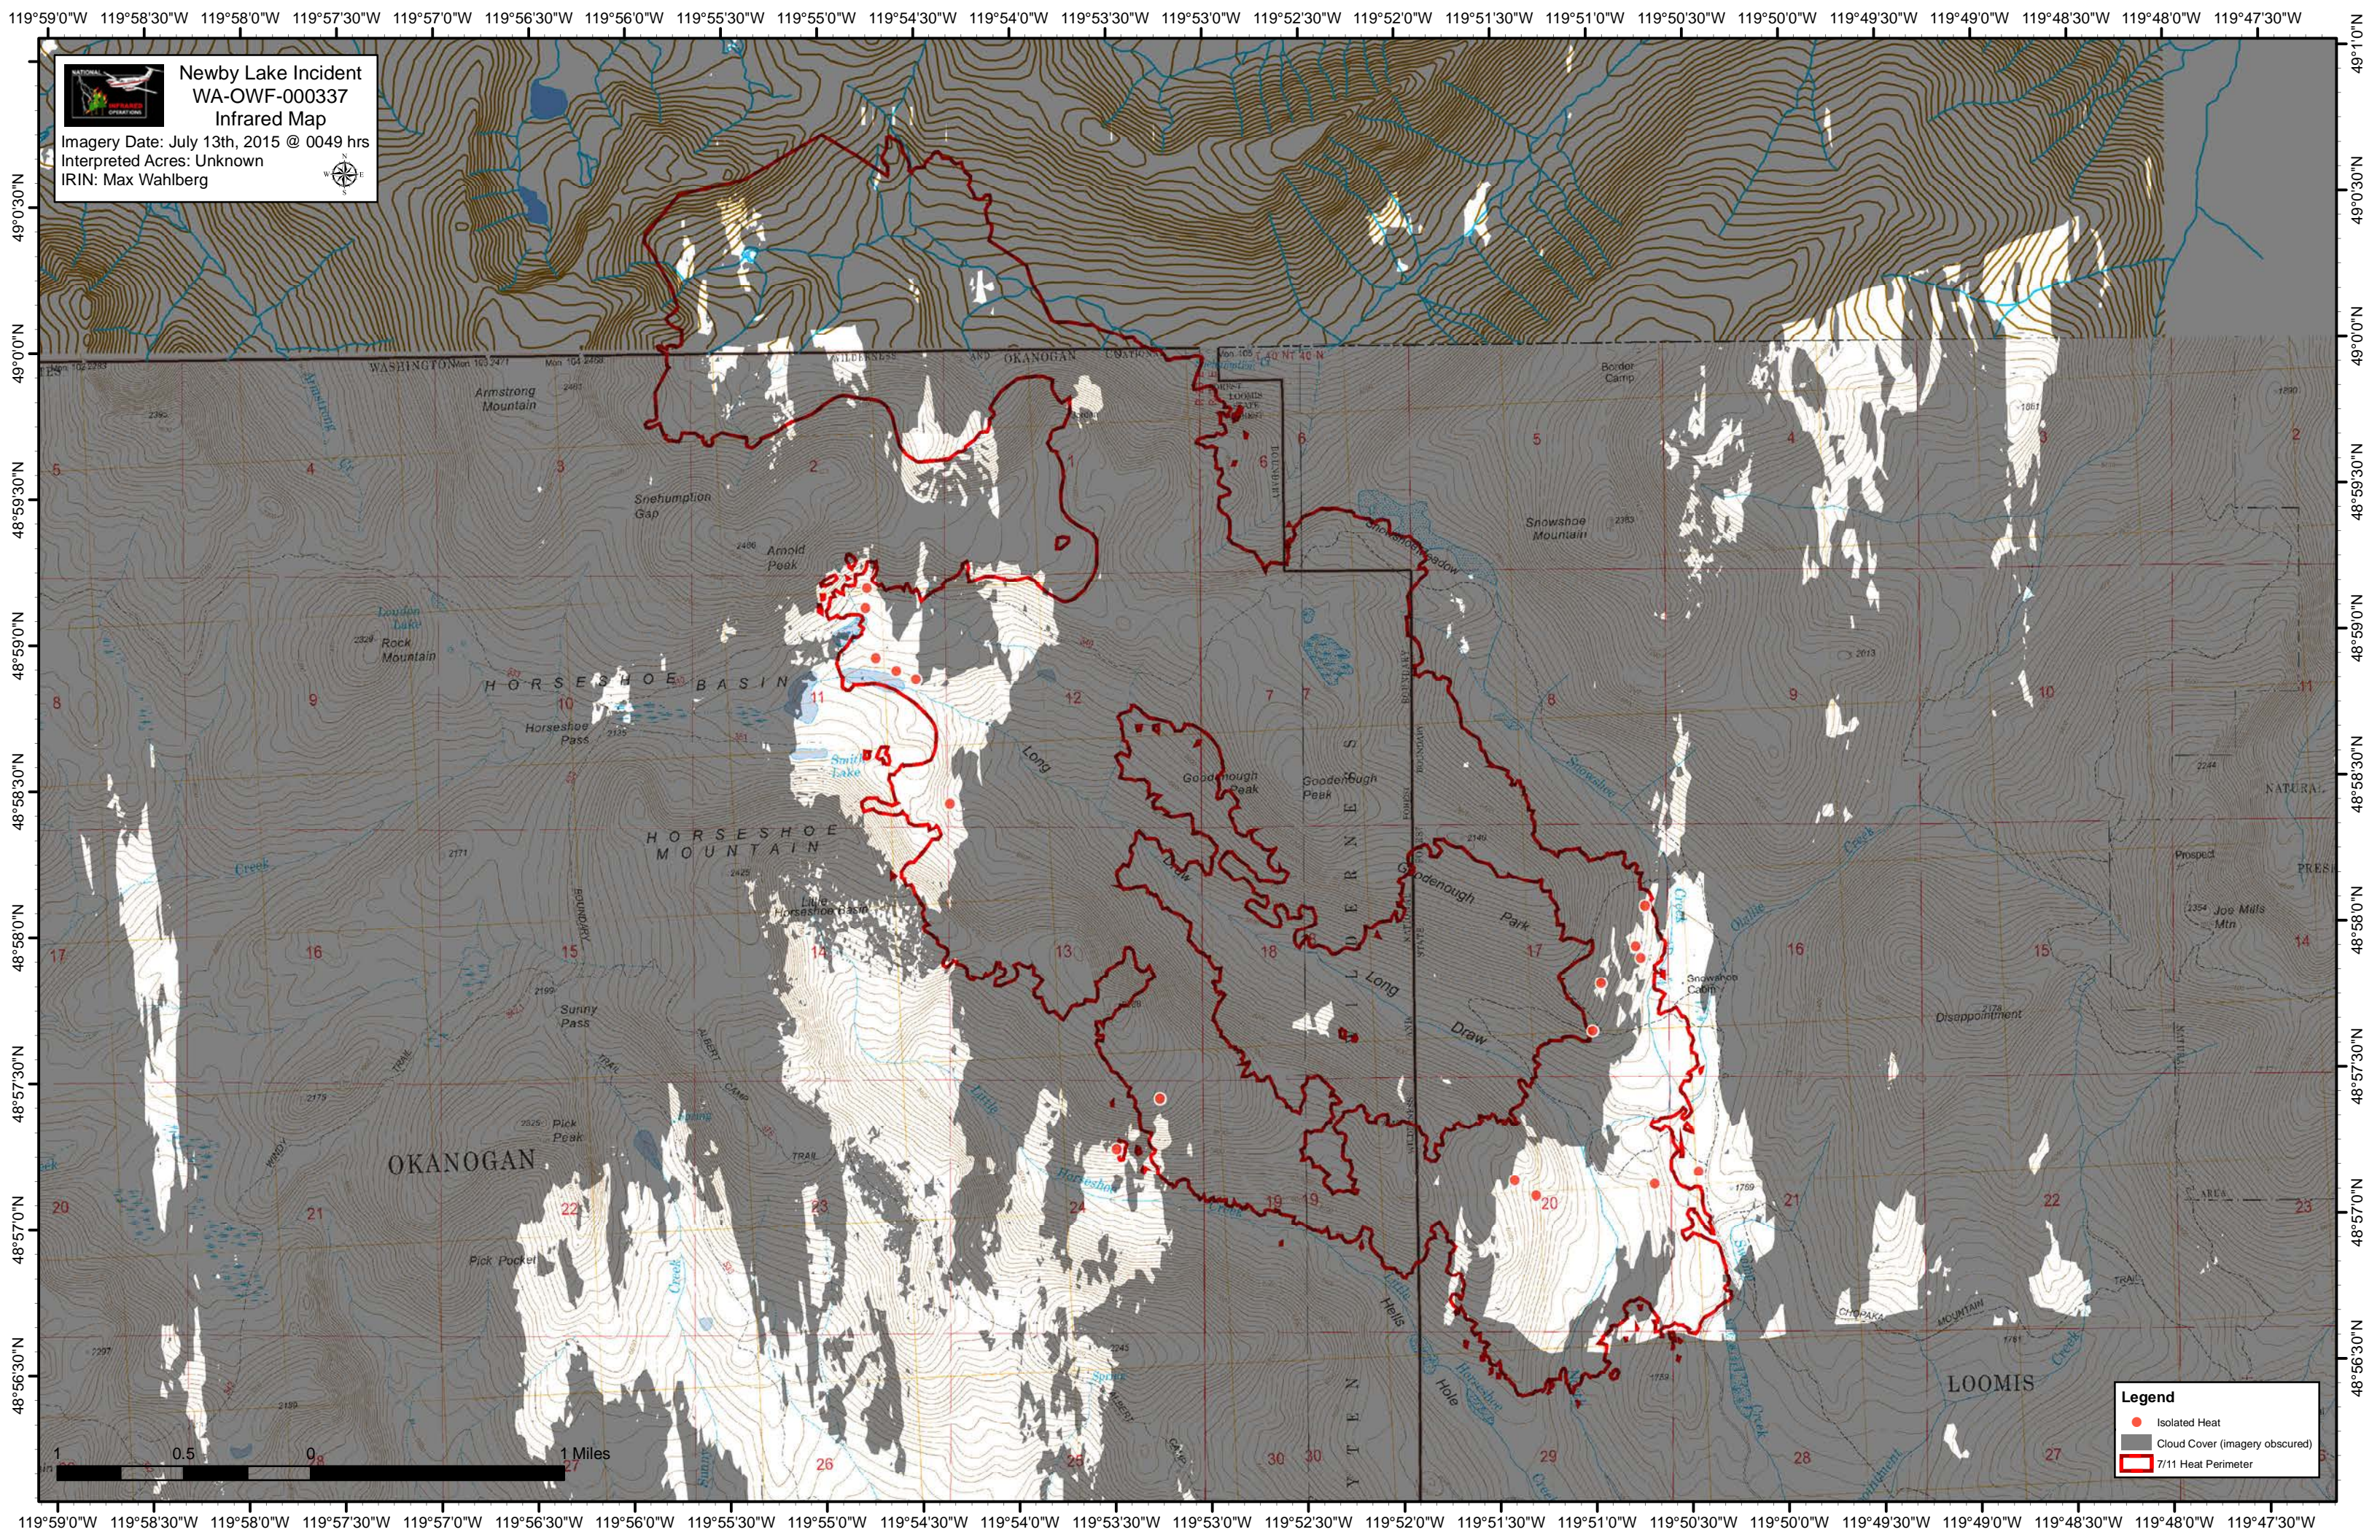

Newby Lake Incident
WA-OWF-000337
Infrared Map
 Imagery Date: July 13th, 2015 @ 0049 hrs
 Interpreted Acres: Unknown
 IRIN: Max Wahlberg

Legend

- Isolated Heat
- Cloud Cover (imagery obscured)
- 7/11 Heat Perimeter