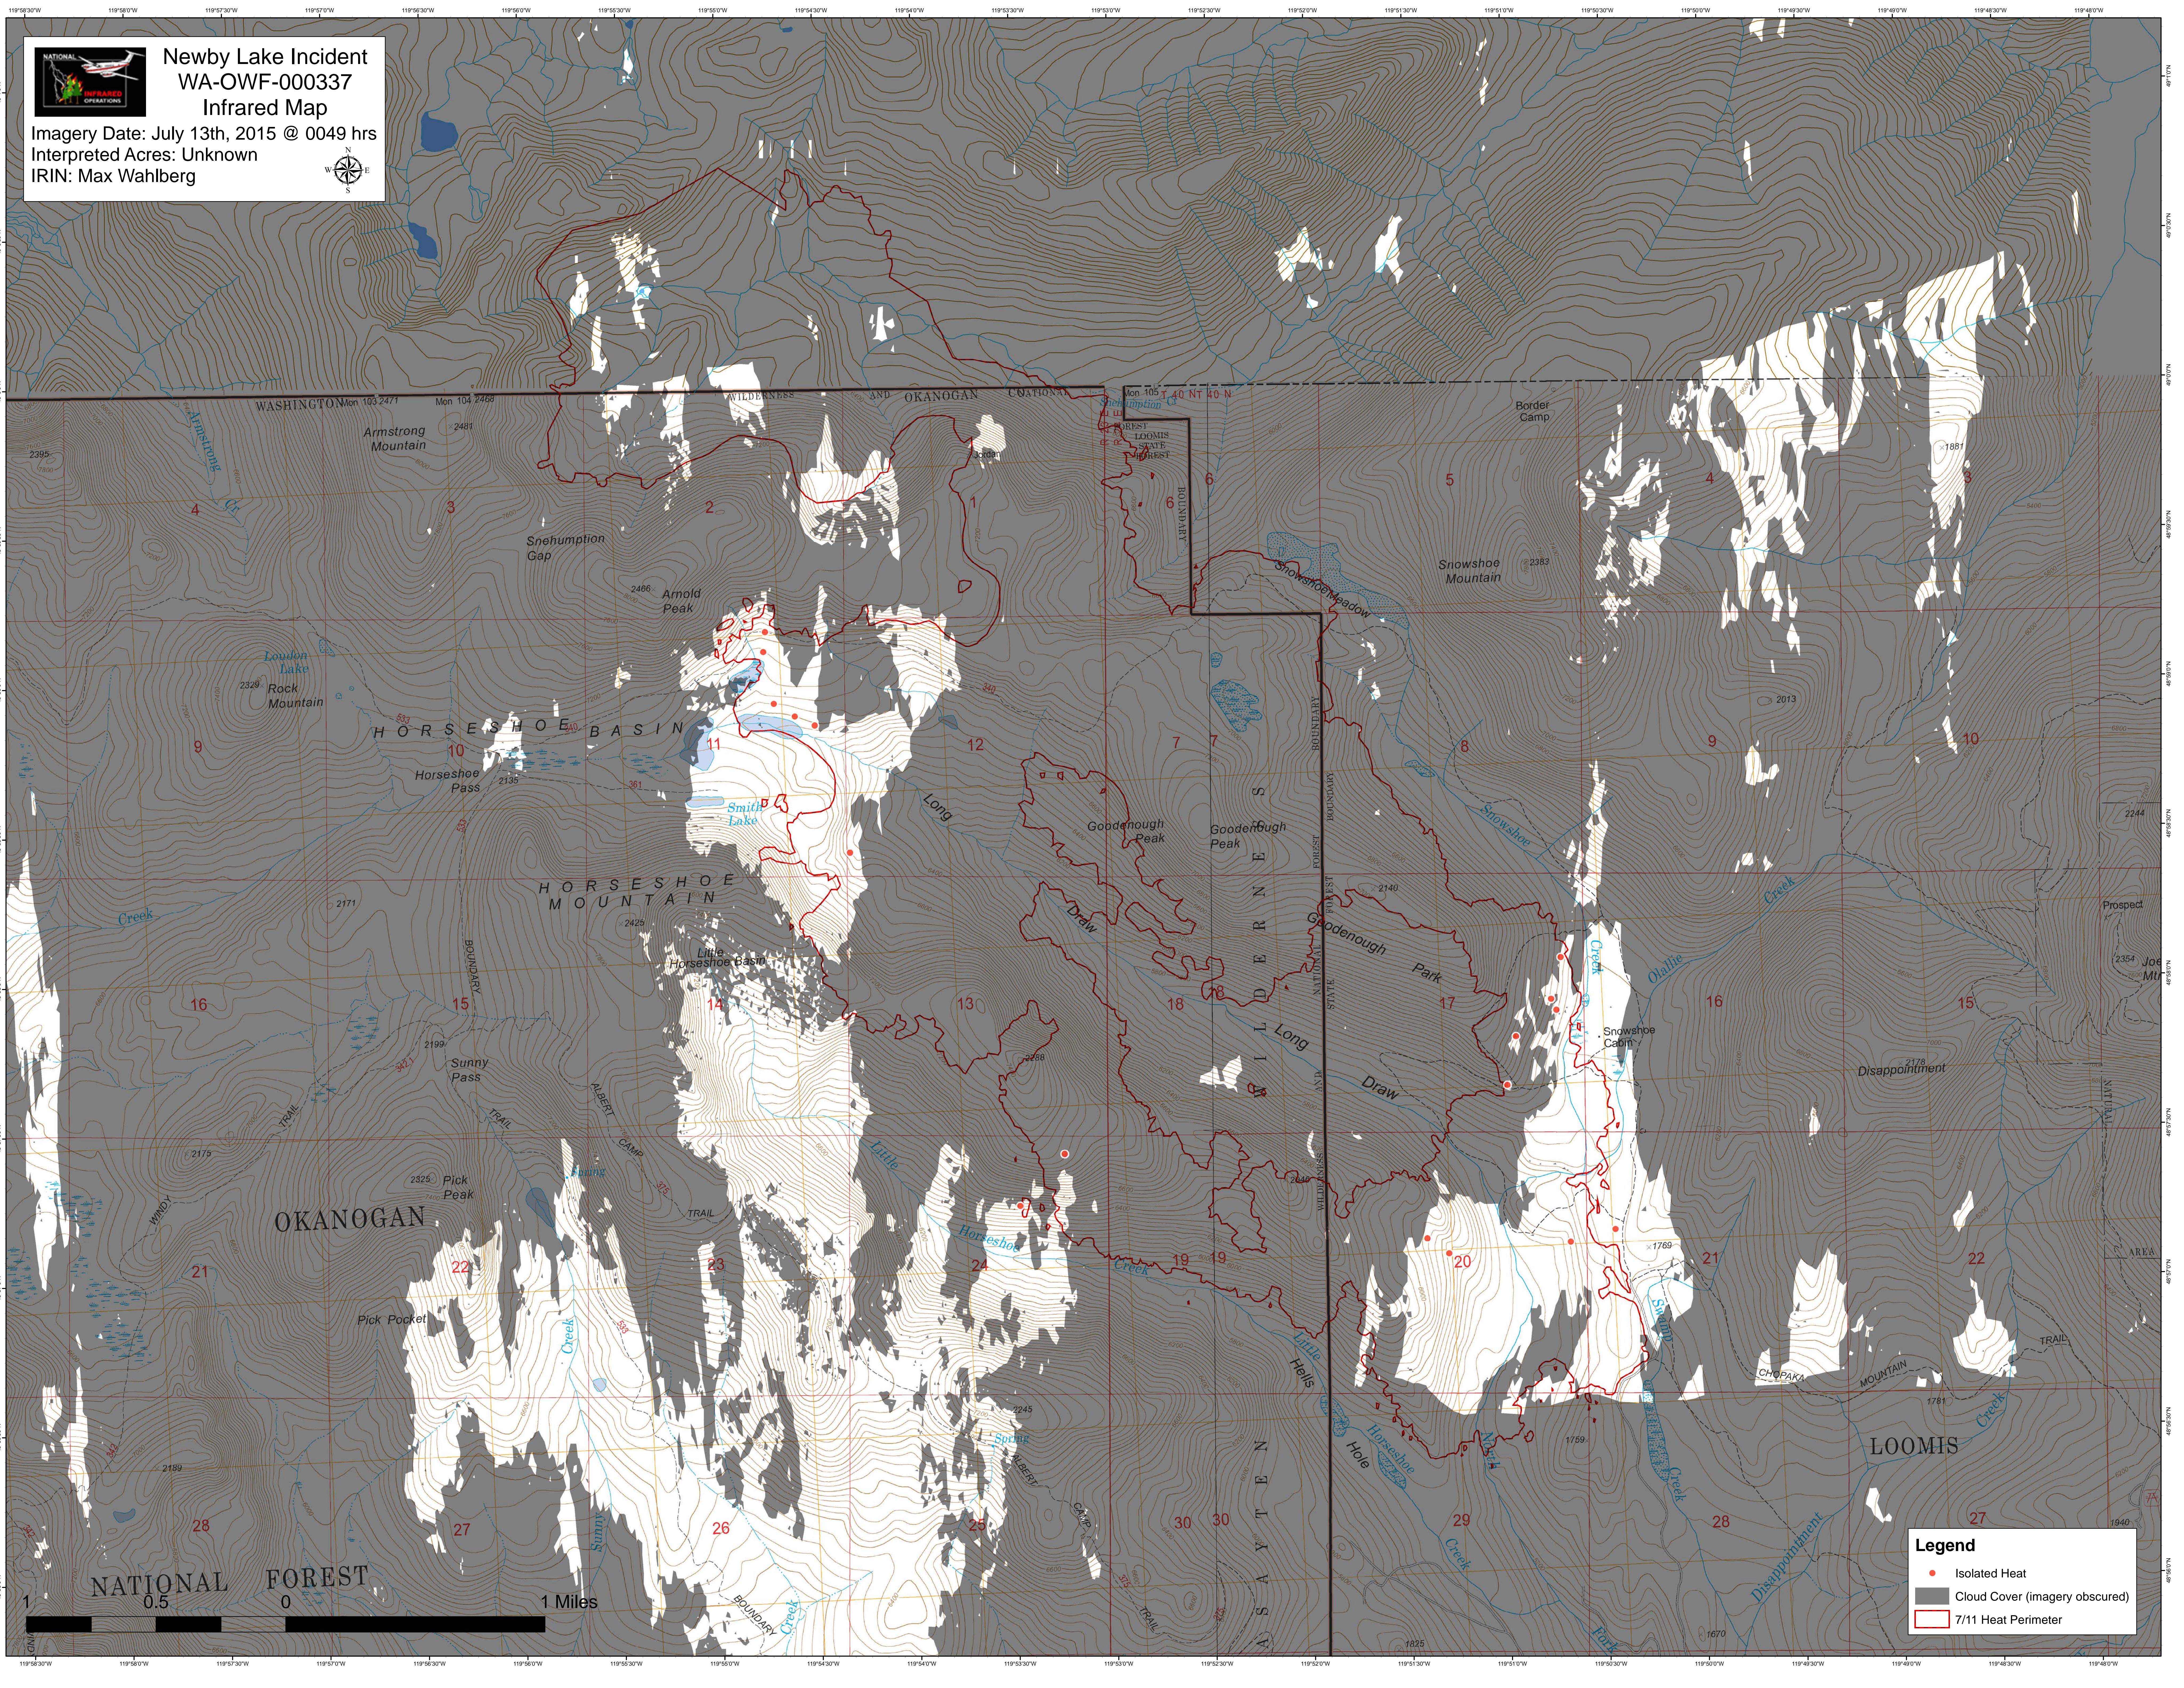

Newby Lake Incident
WA-OWF-000337
Infrared Map

Imagery Date: July 13th, 2015 @ 0049 hrs
 Interpreted Acres: Unknown
 IRIN: Max Wahlberg

Legend

- Isolated Heat
- Cloud Cover (imagery obscured)
- 7/11 Heat Perimeter