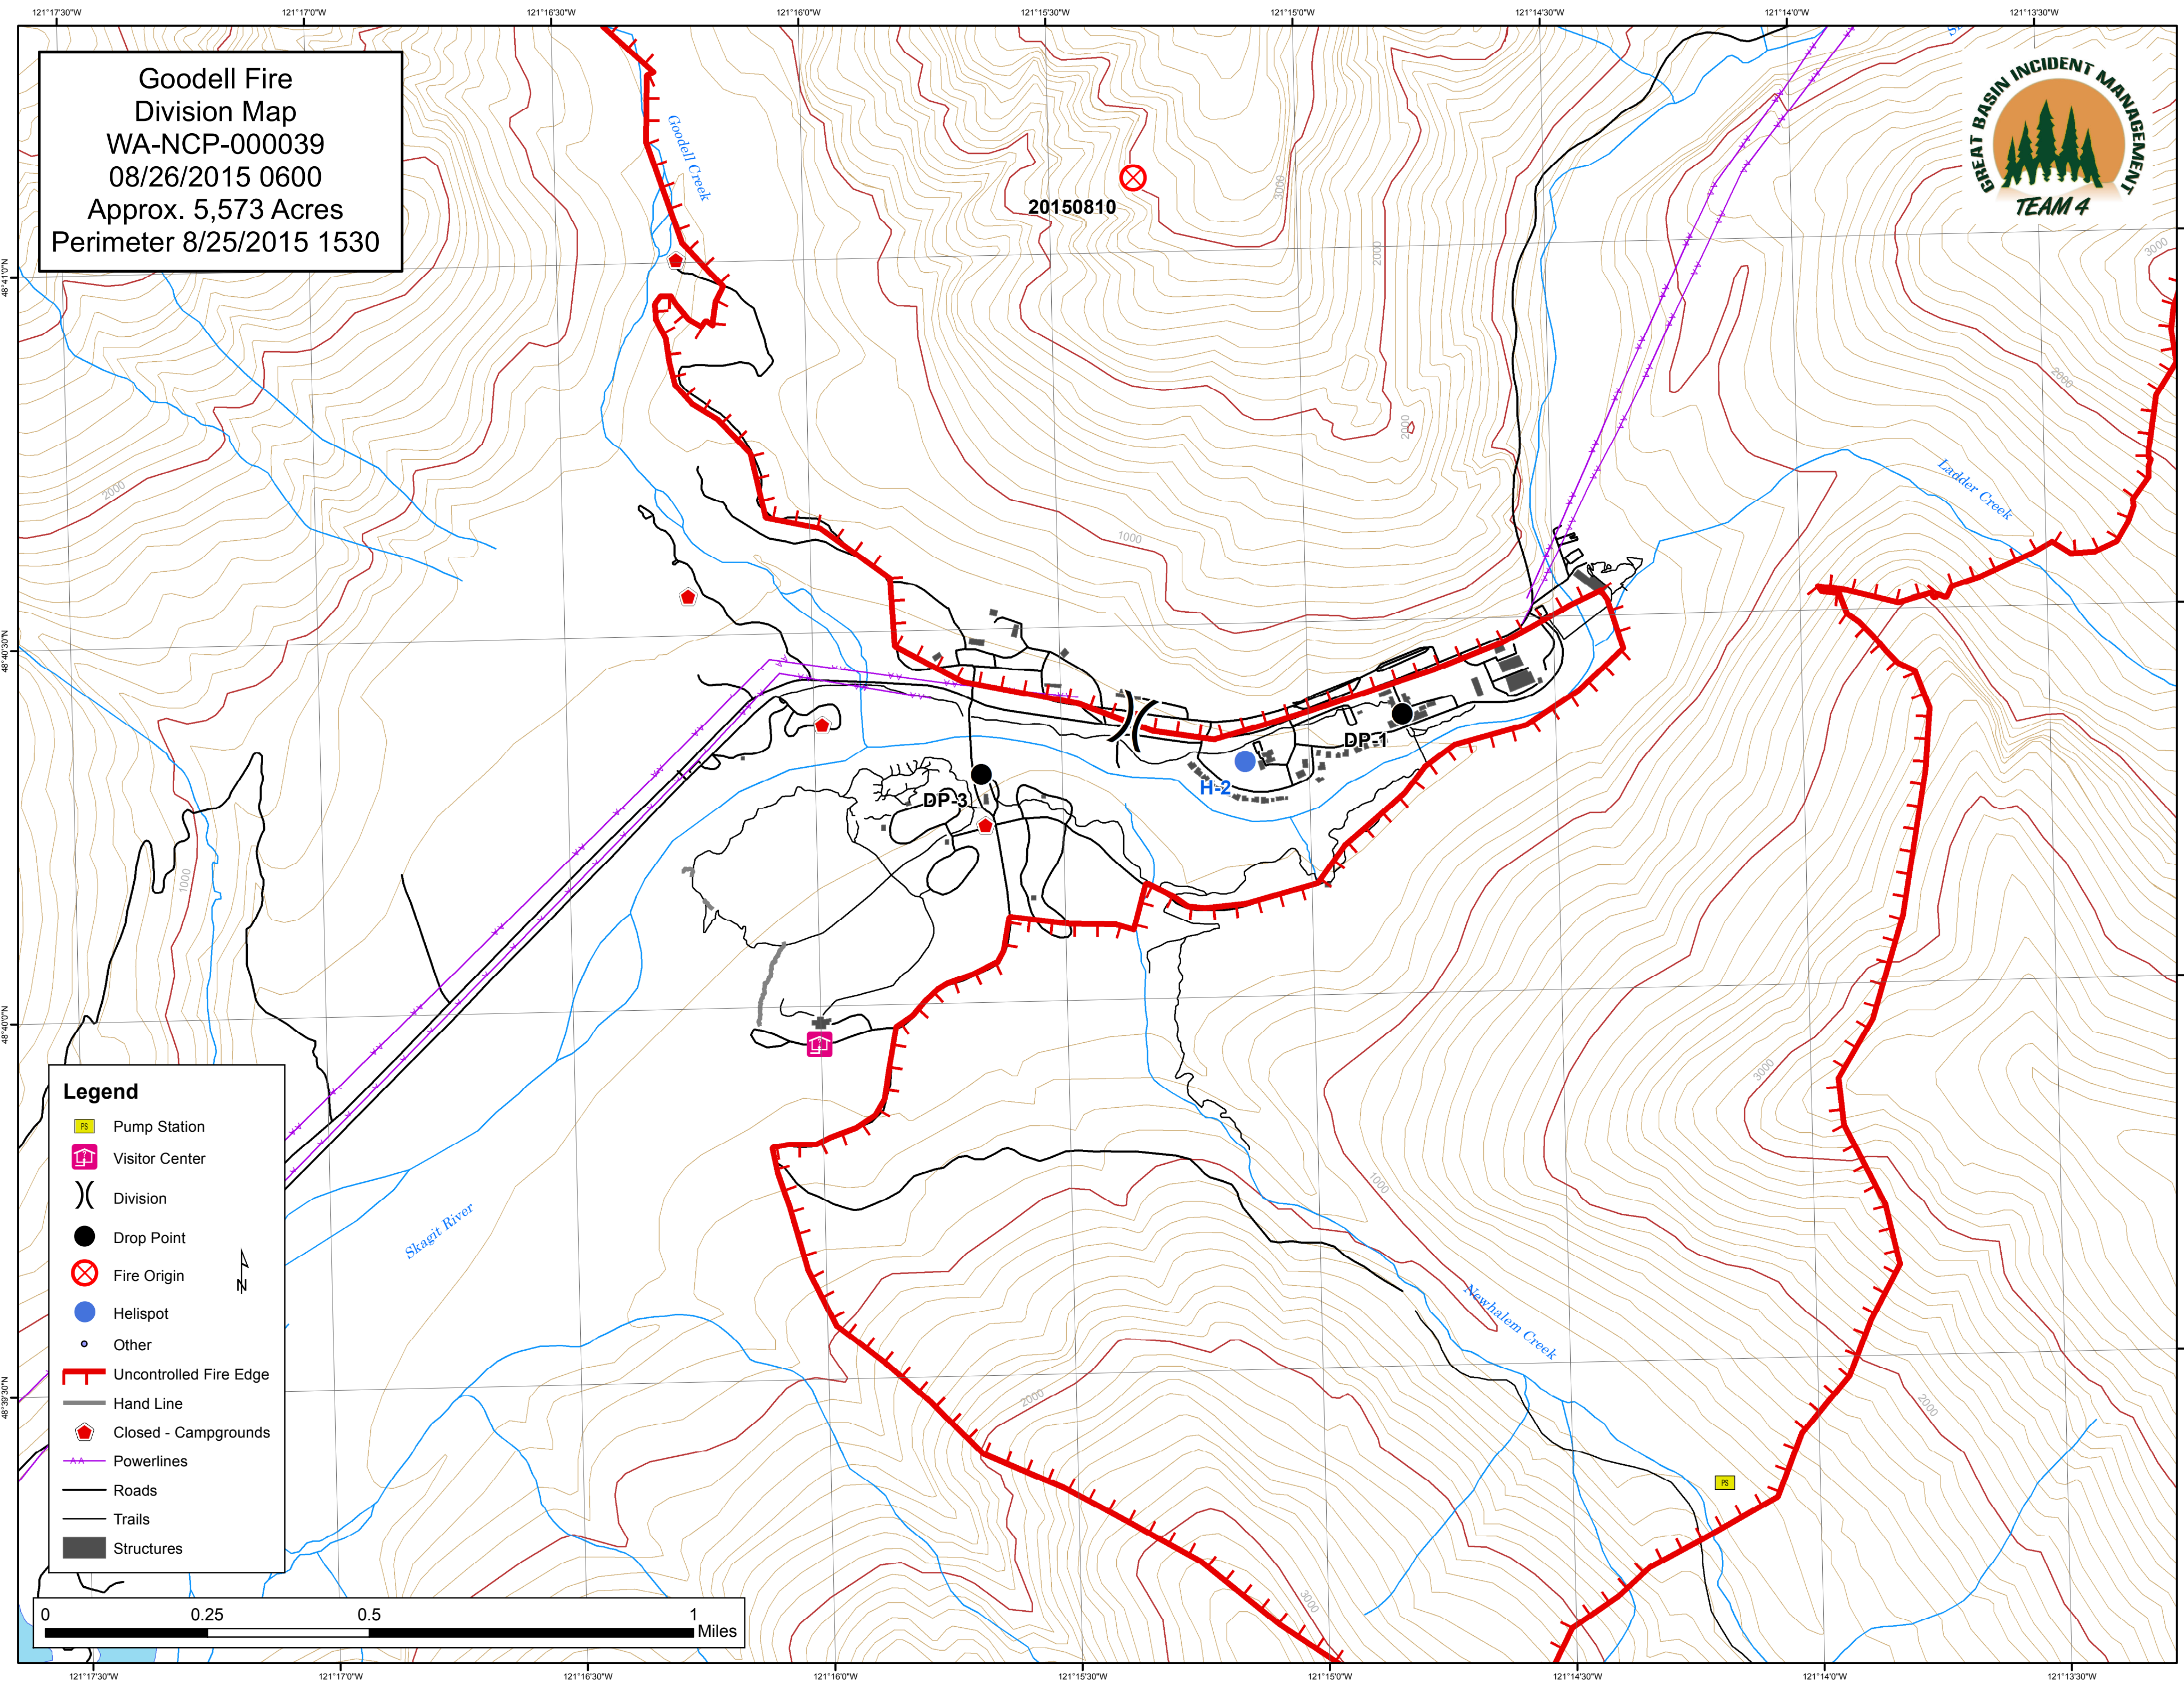

Goodell Fire
Division Map
WA-NCP-000039
08/26/2015 0600
Approx. 5,573 Acres
Perimeter 8/25/2015 1530

Legend

- Pump Station
- Visitor Center
- Division
- Drop Point
- Fire Origin
- Helispot
- Other
- Uncontrolled Fire Edge
- Hand Line
- Closed - Campgrounds
- Powerlines
- Roads
- Trails
- Structures