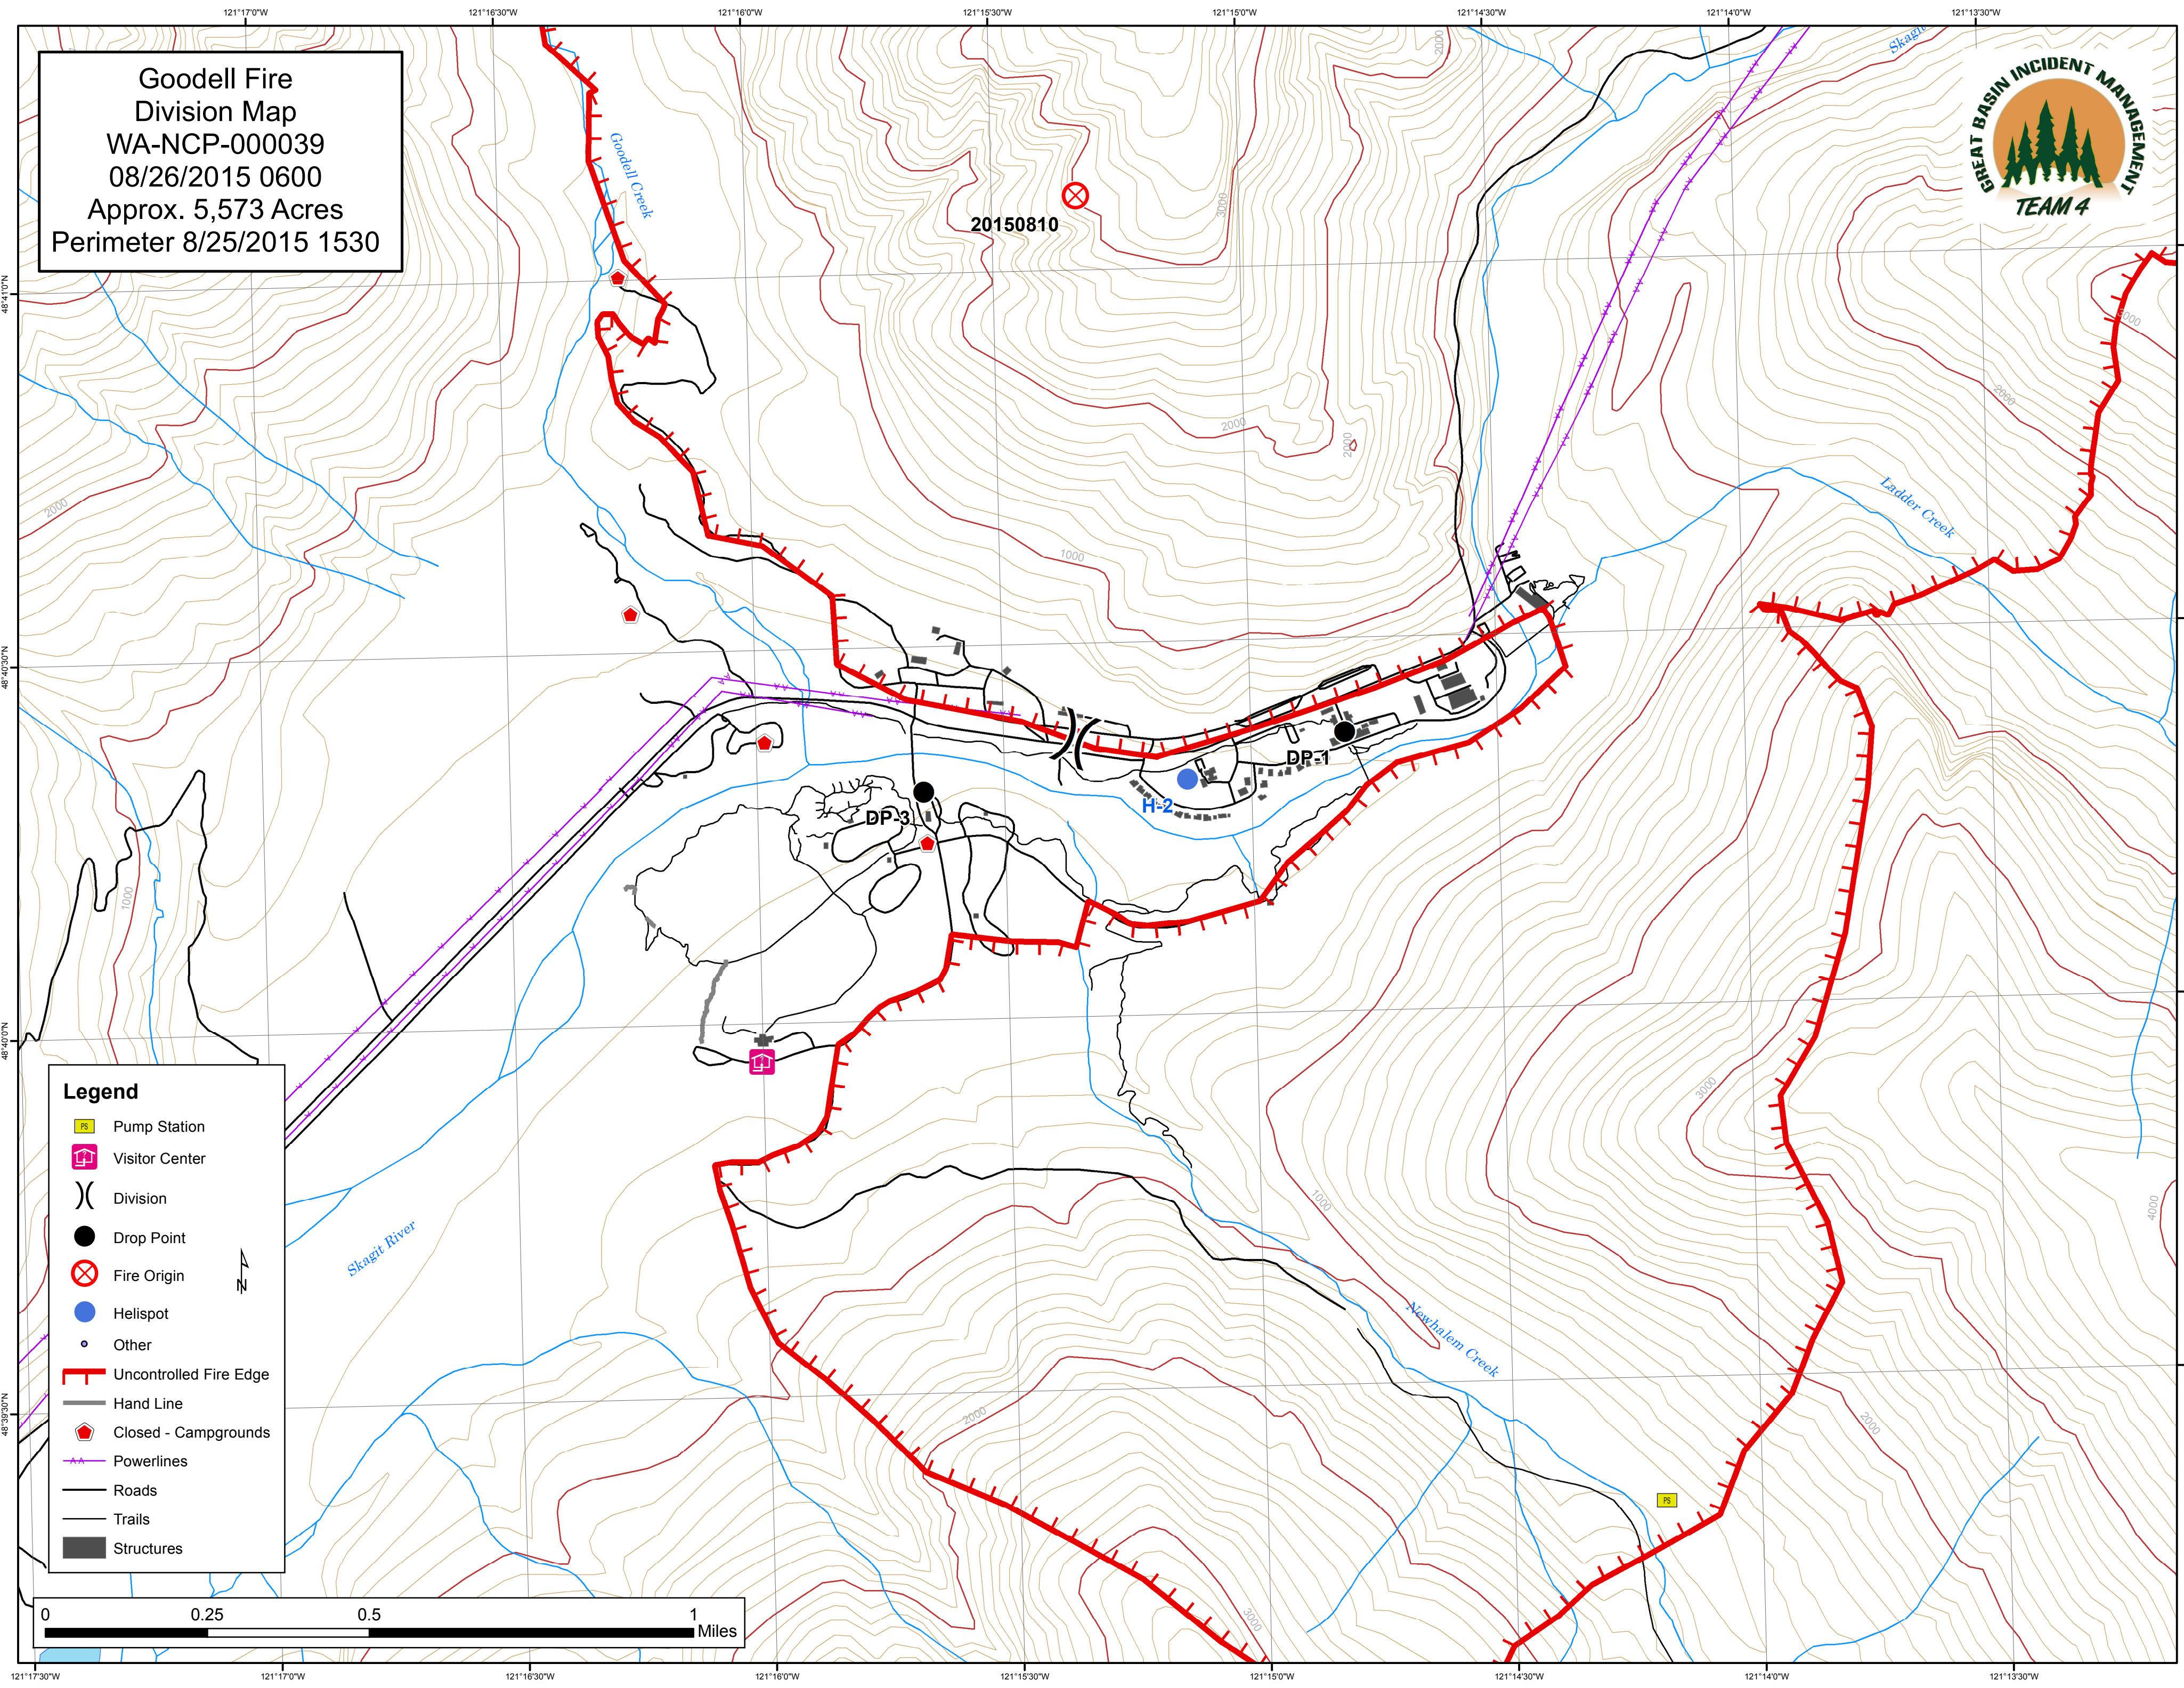

Goodell Fire
Division Map
WA-NCP-000039
08/26/2015 0600
Approx. 5,573 Acres
Perimeter 8/25/2015 1530

- Legend**
- PS Pump Station
 - Visitor Center
 -) Division
 - Drop Point
 - ⊗ Fire Origin
 - Helispot
 - Other
 - Uncontrolled Fire Edge
 - Hand Line
 - Closed - Campgrounds
 - Powerlines
 - Roads
 - Trails
 - Structures