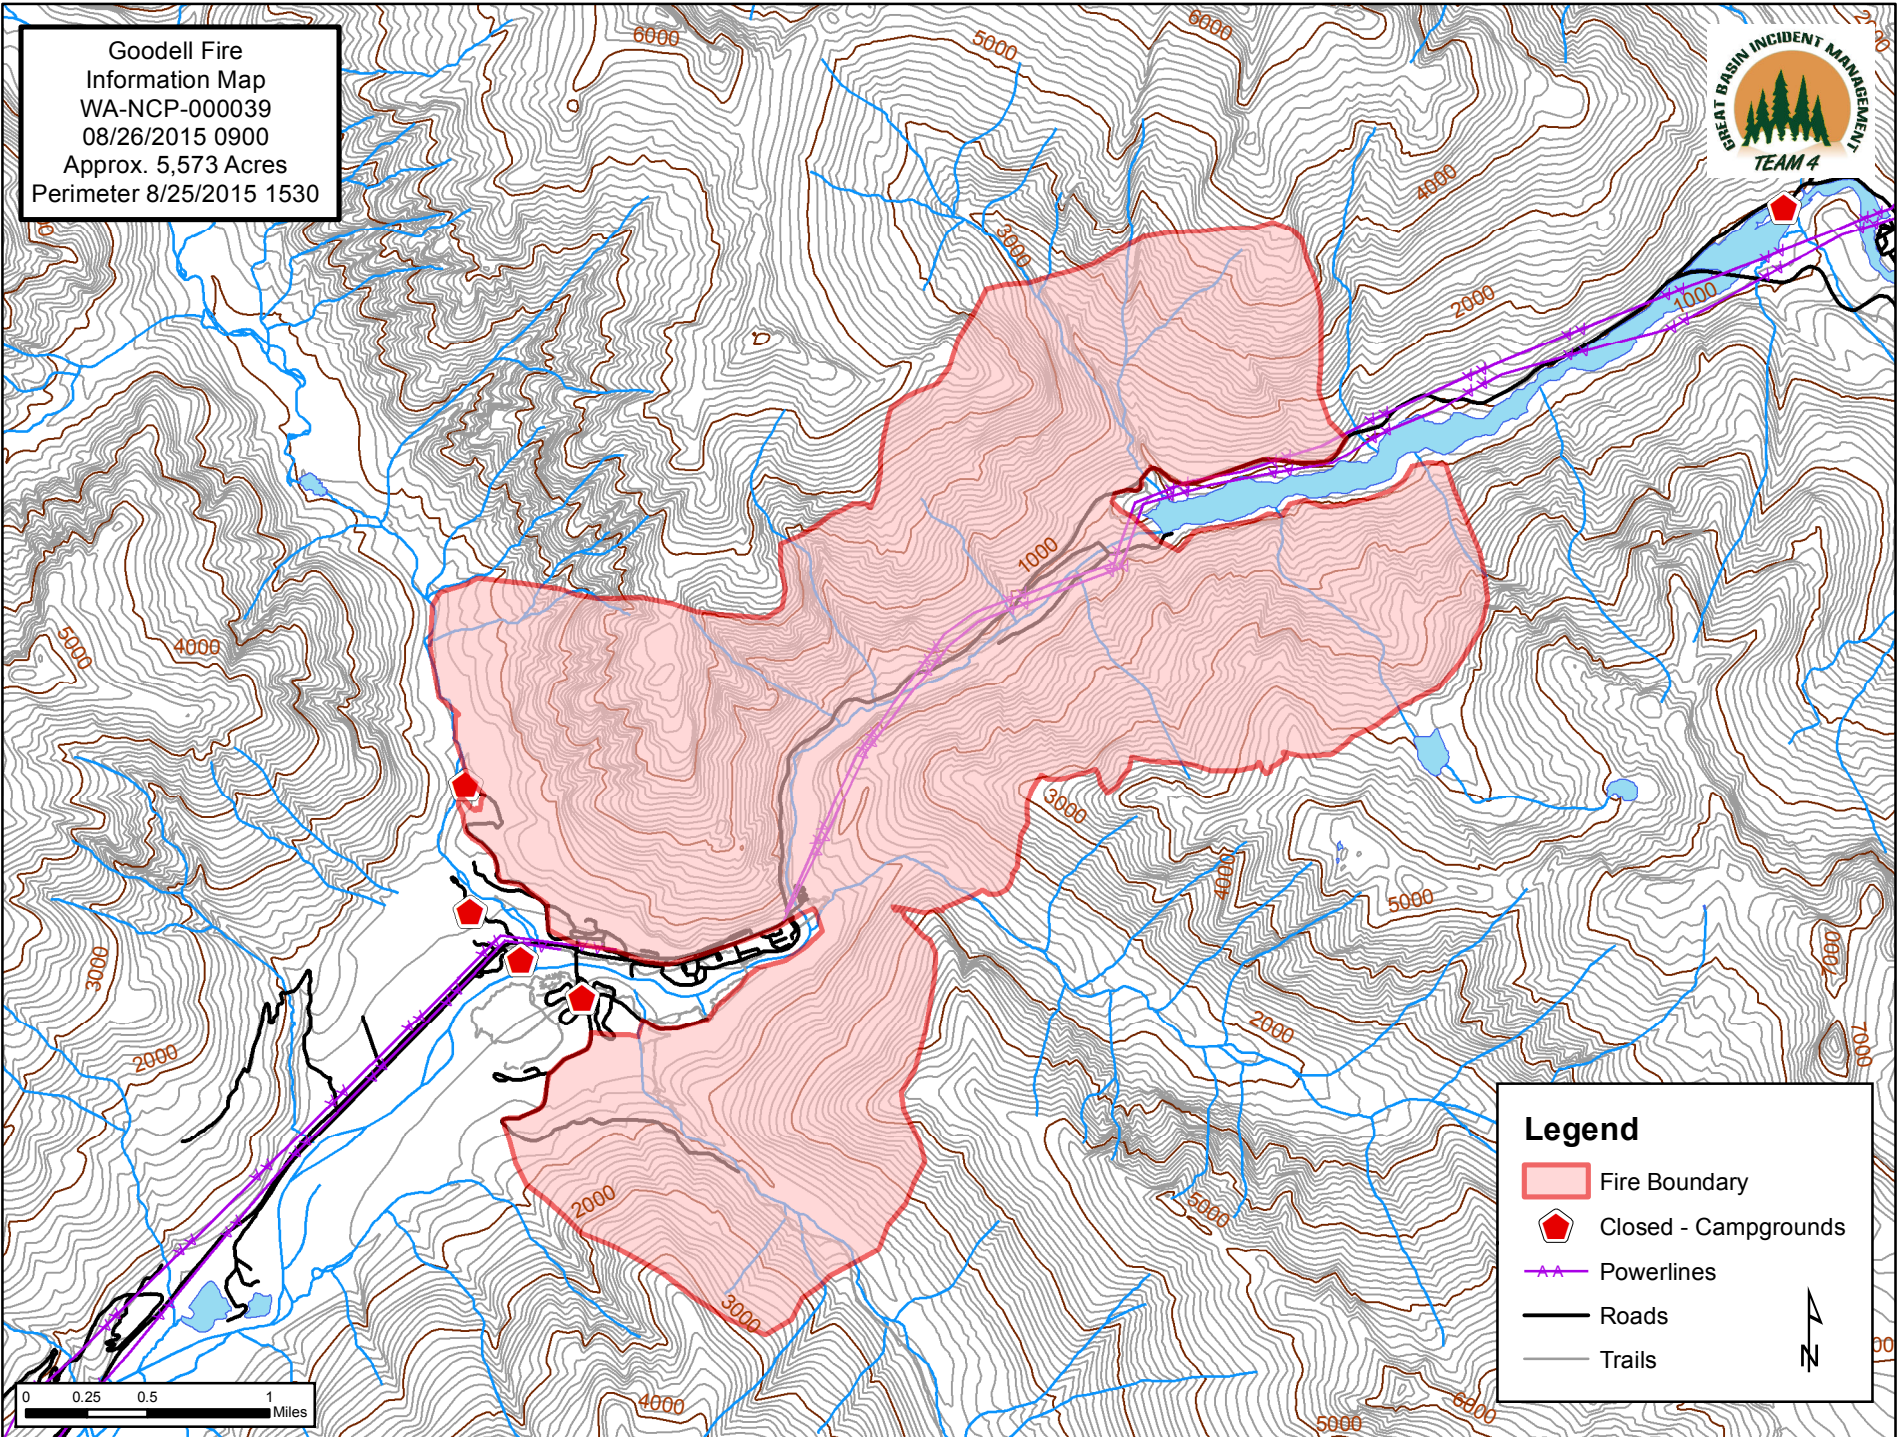

Goodell Fire
Information Map
WA-NCP-000039
08/26/2015 0900
Approx. 5,573 Acres
Perimeter 8/25/2015 1530

Legend

- Fire Boundary
- Closed - Campgrounds
- Powerlines
- Roads
- Trails