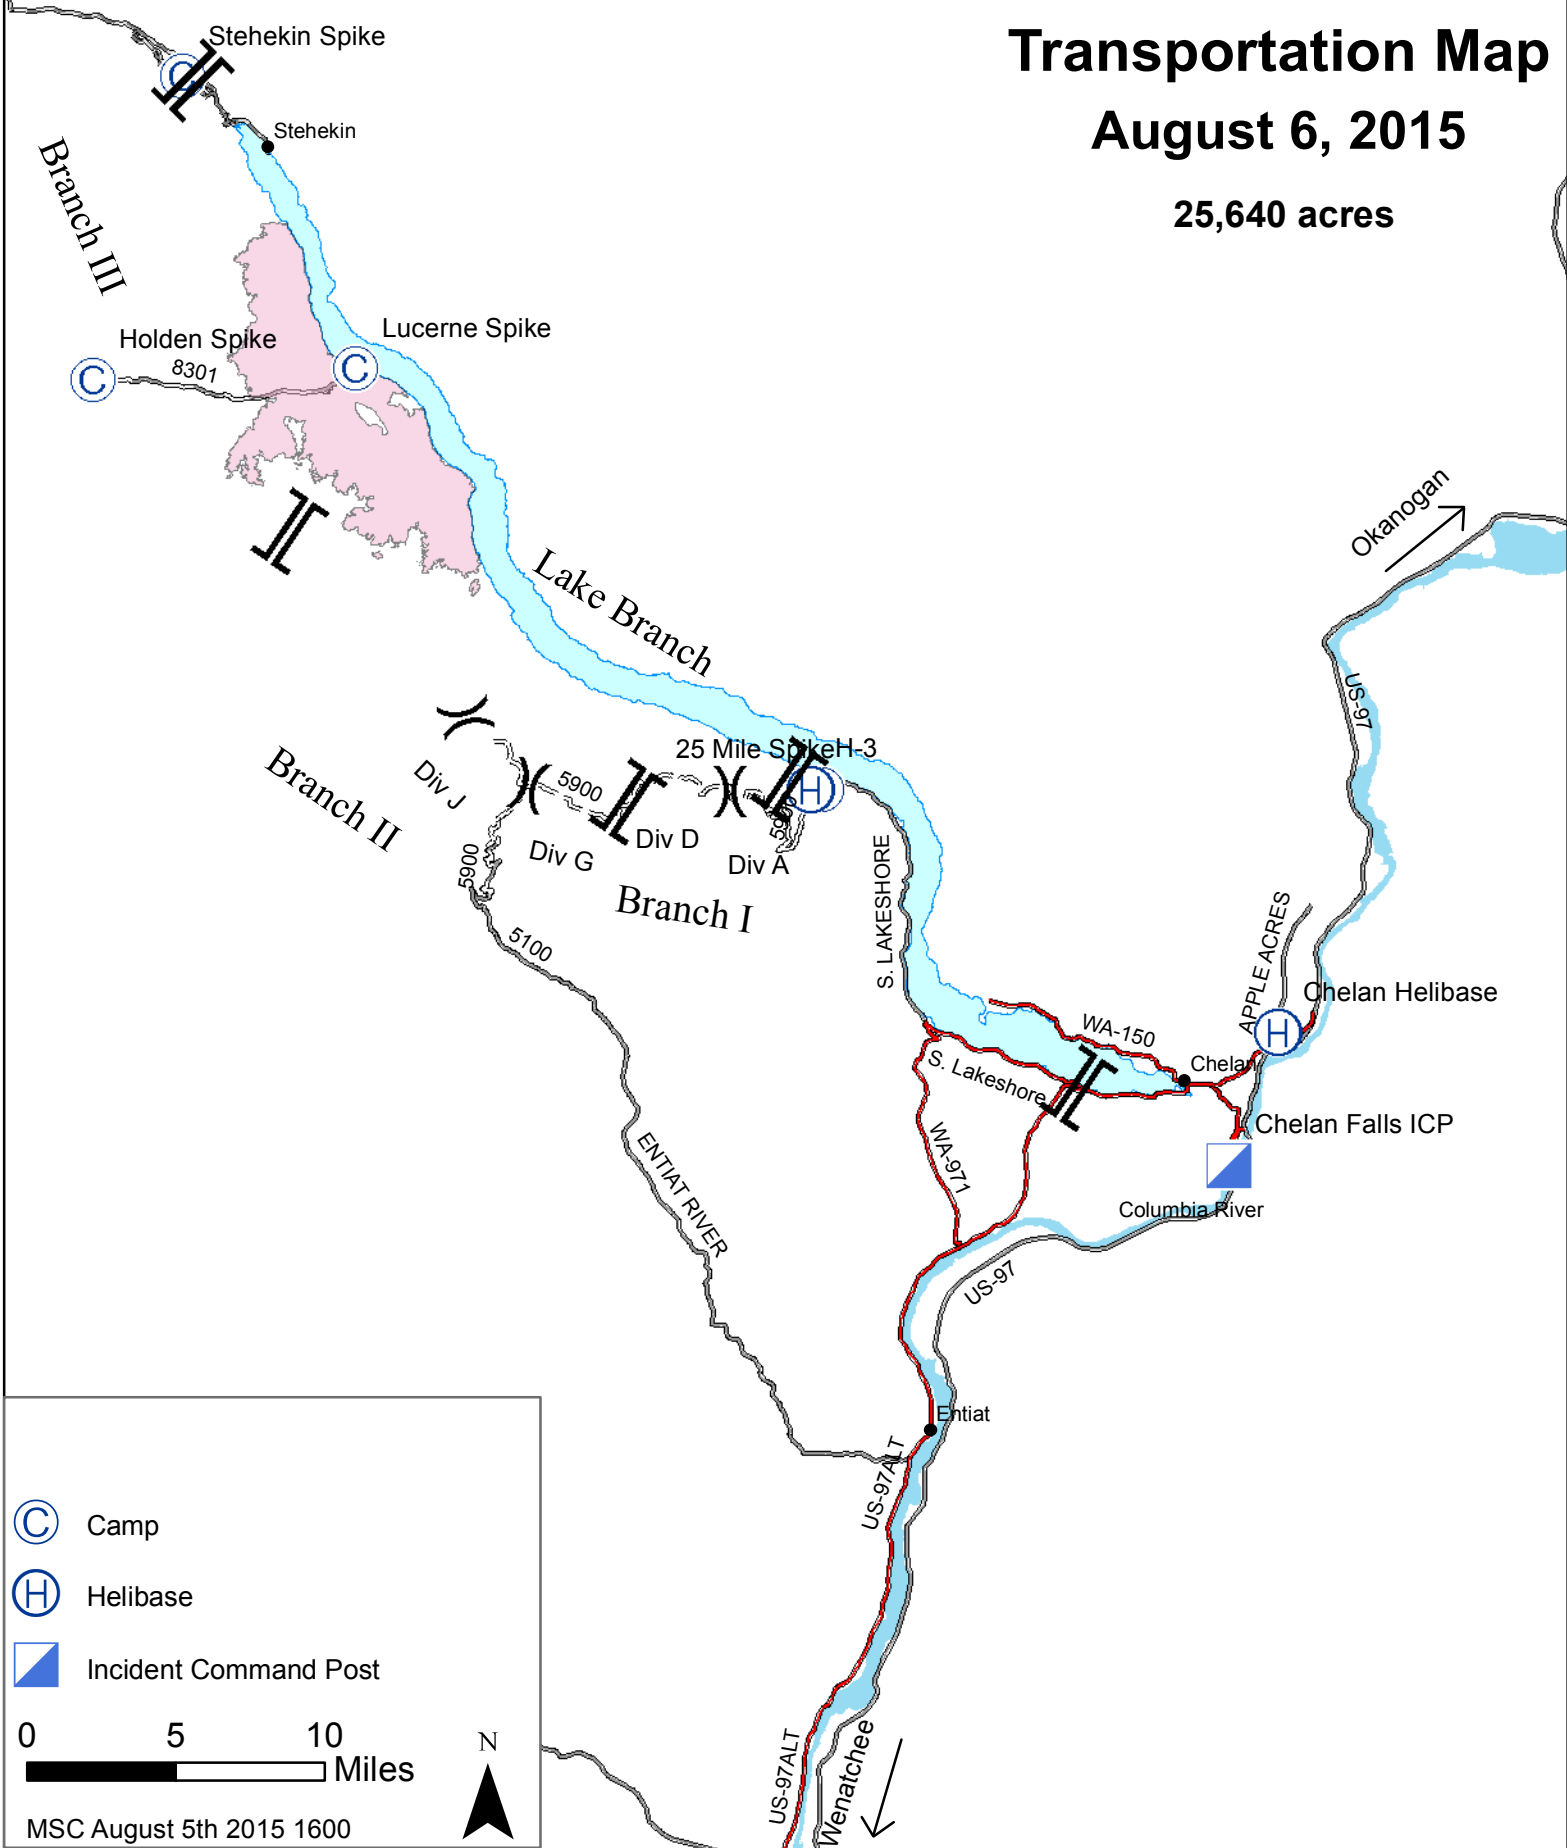

Wolverine Fire WA-OWF-000287 Transportation Map August 6, 2015

25,640 acres

- Camp
- Helibase
- Incident Command Post

0 5 10 Miles

MSC August 5th 2015 1600