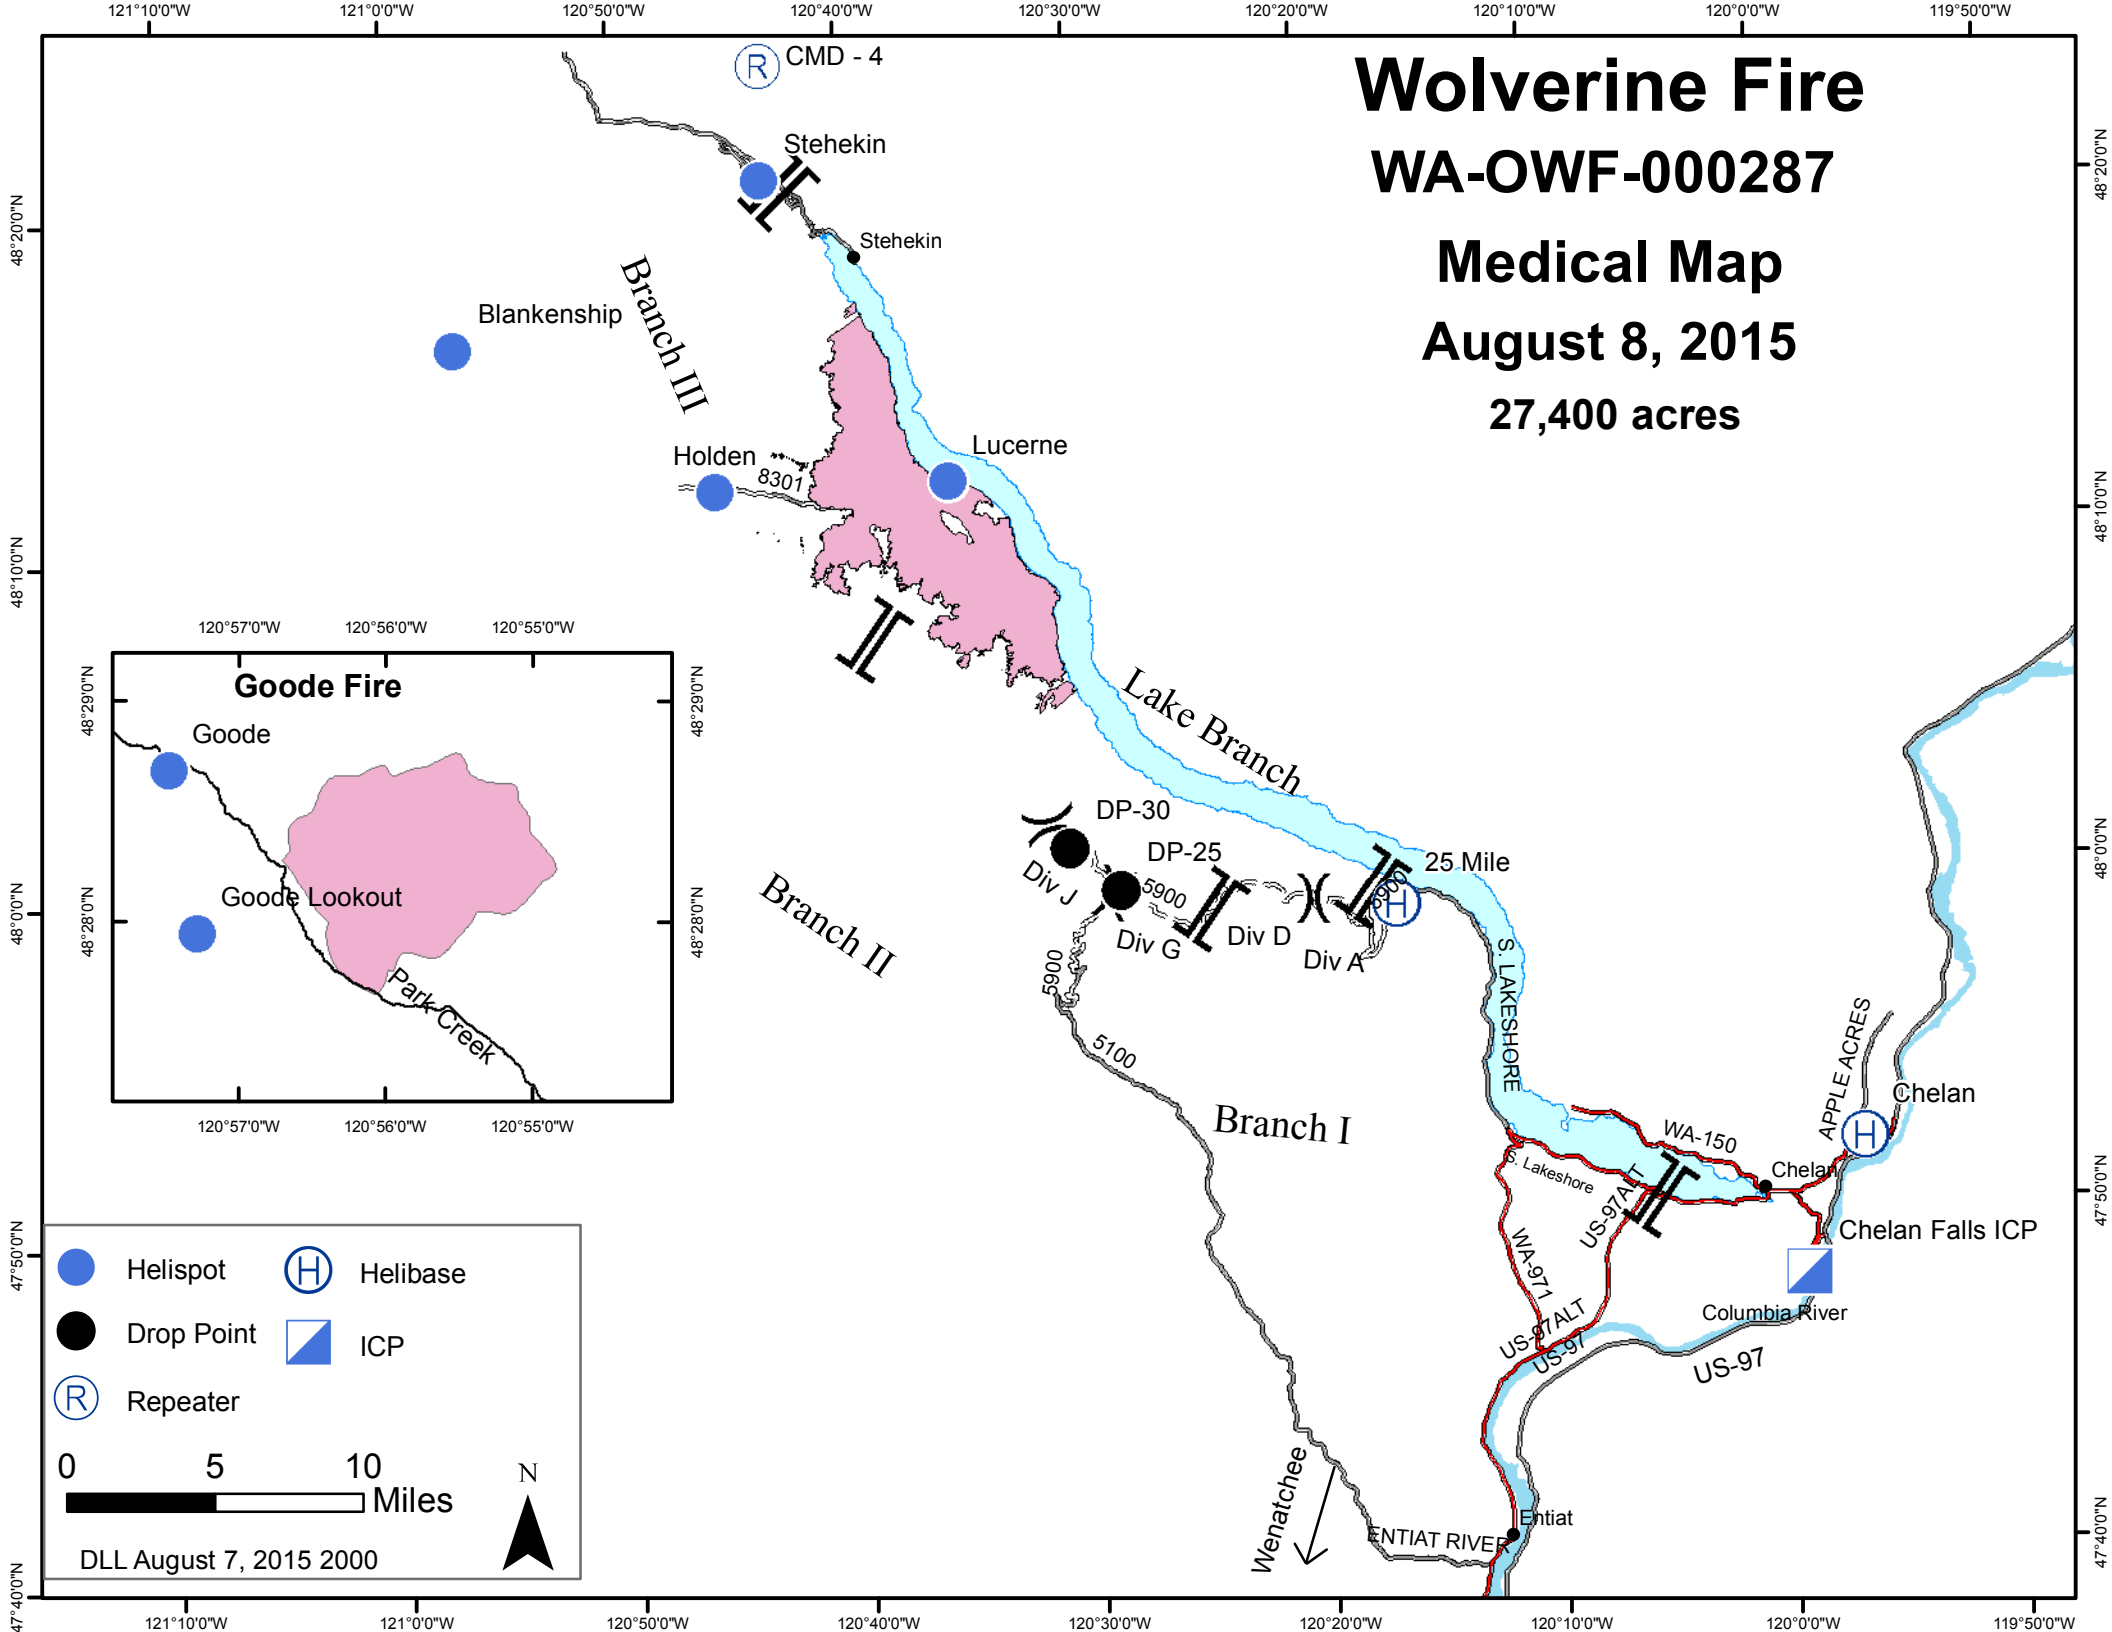

Wolverine Fire

WA-OWF-000287

Medical Map

August 8, 2015

27,400 acres

Legend:

- Helispot (Blue circle)
- Drop Point (Black circle)
- Repeater (Blue circle with 'R')
- Helibase (Blue circle with 'H')
- ICP (Blue square with diagonal line)

Scale: 0, 5, 10 Miles

North Arrow: N

DLL August 7, 2015 2000