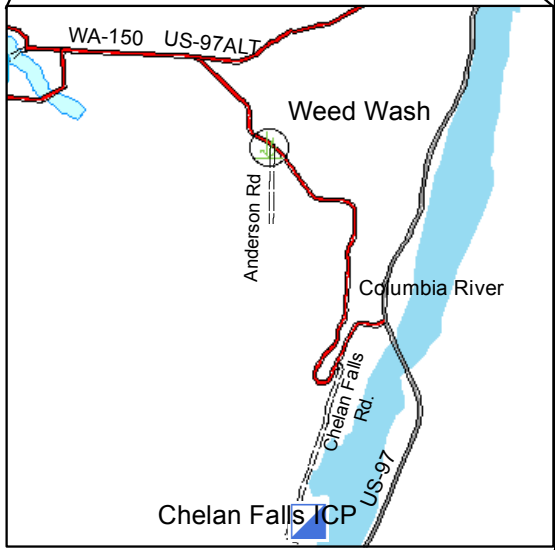

Wolverine Fire WA-OWF-000287 Transportation Map August 11, 2015

- Ranger Station
- Weed Wash
- Camp
- Drop Point
- Helibase
- Incident Command Post
- Staging Area

0 5 10 Miles

MSC August 10th 2015 2000