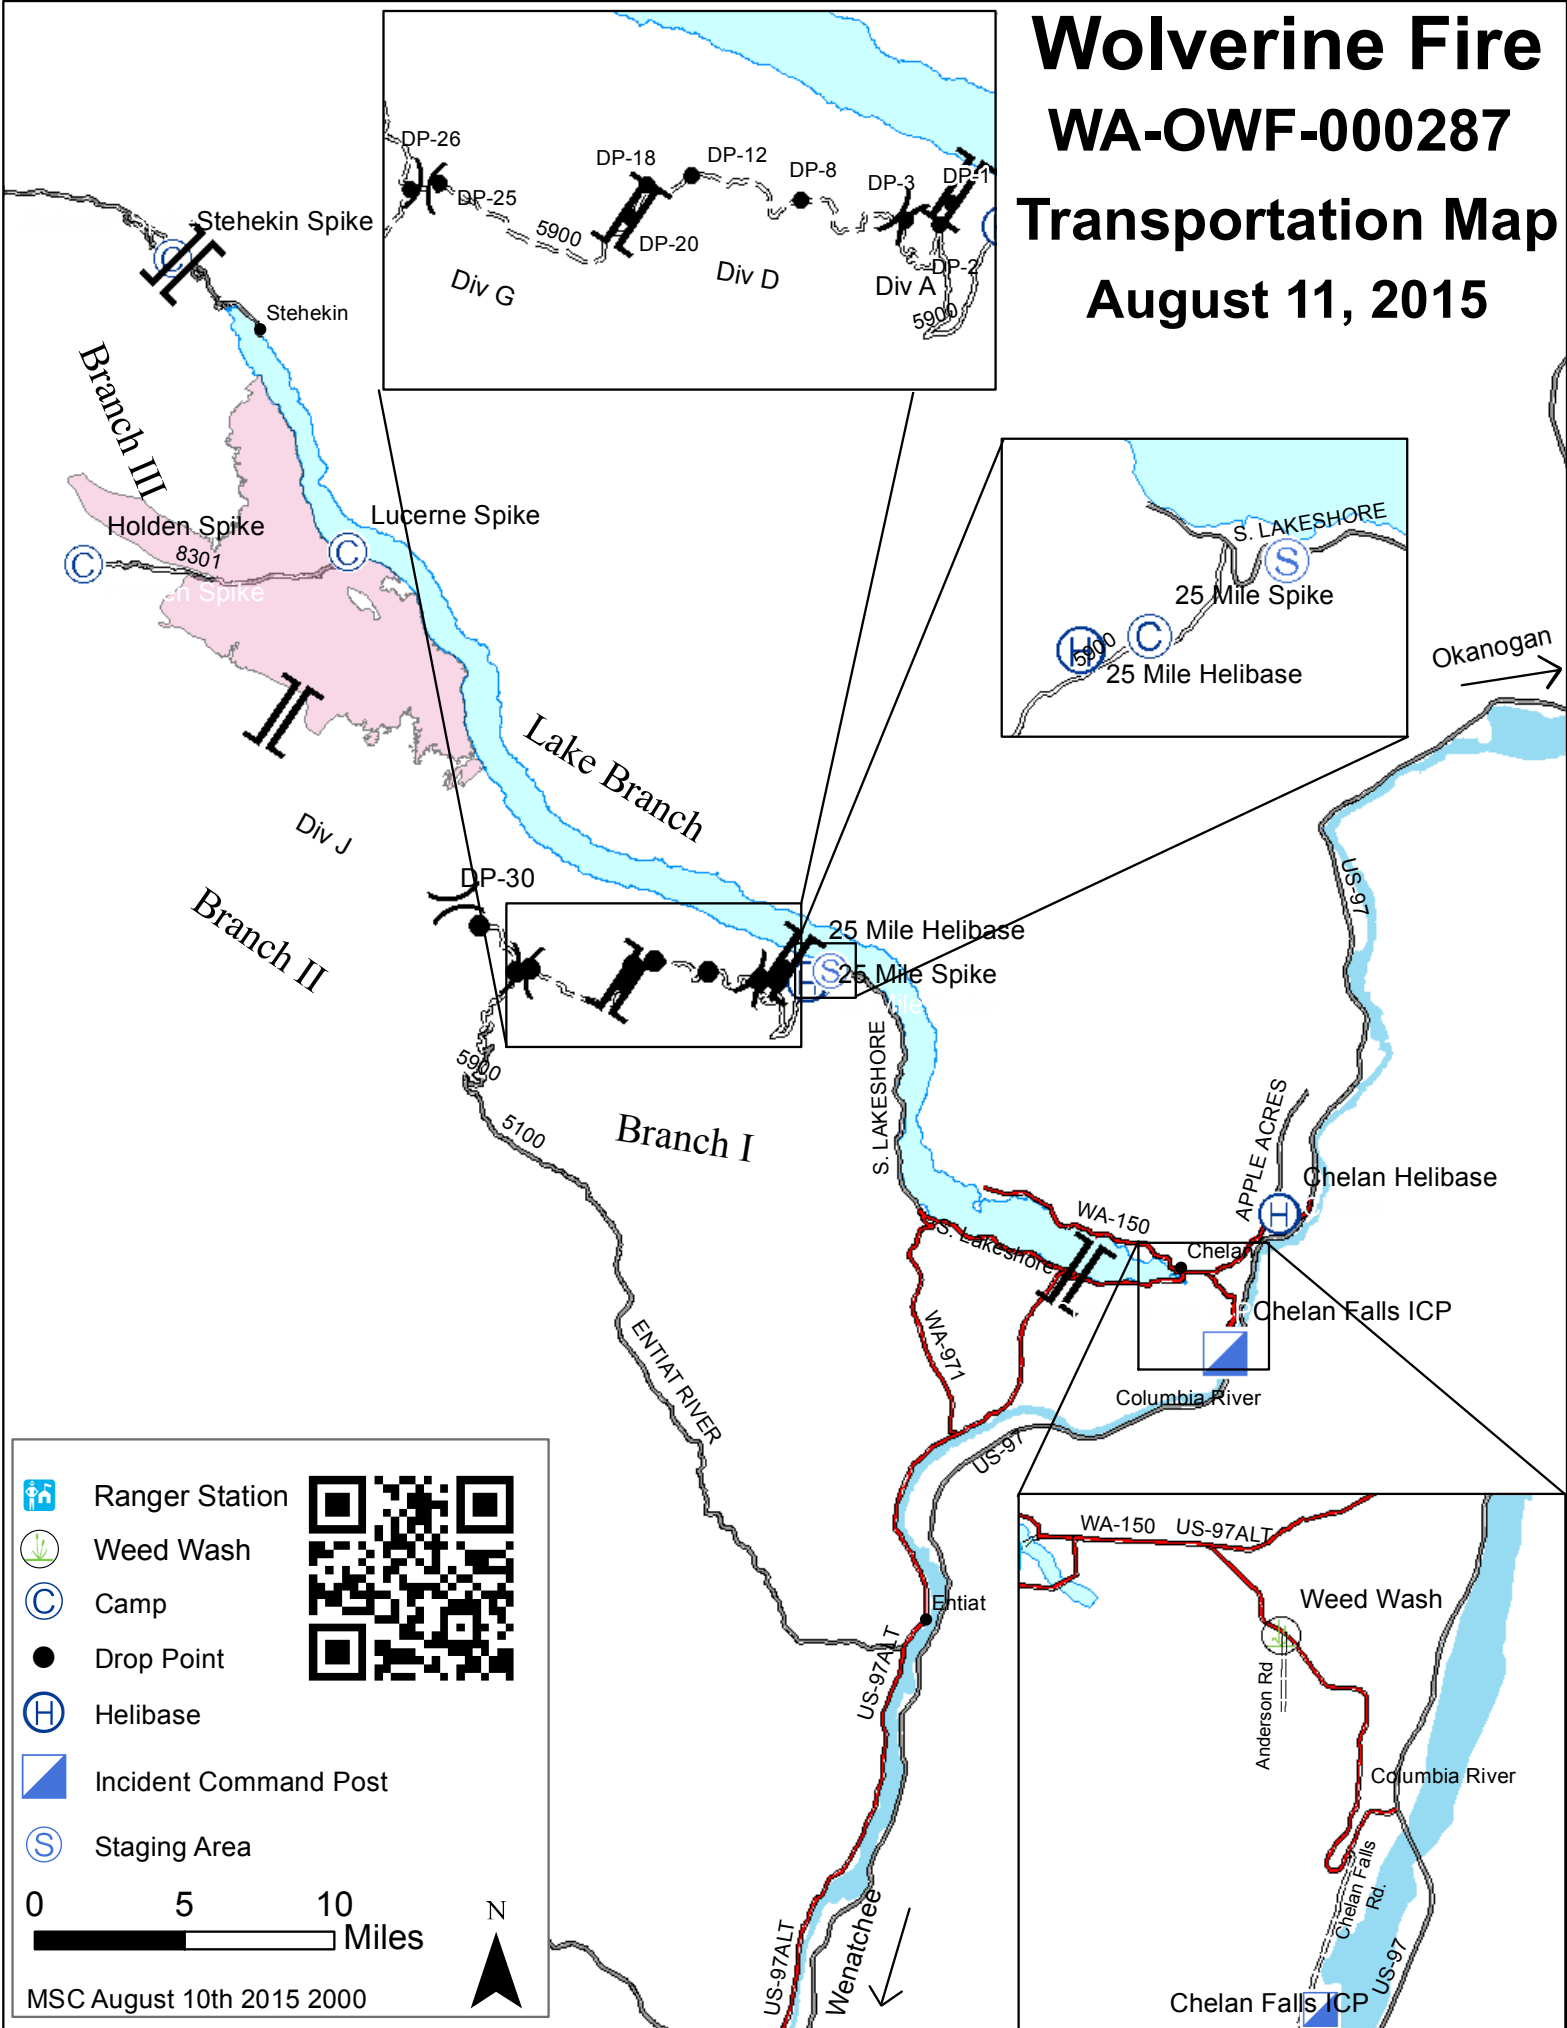

Wolverine Fire WA-OWF-000287 Transportation Map August 11, 2015

- Ranger Station
- Weed Wash
- Camp
- Drop Point
- Helibase
- Incident Command Post
- Staging Area

0 5 10 Miles

MSC August 10th 2015 2000