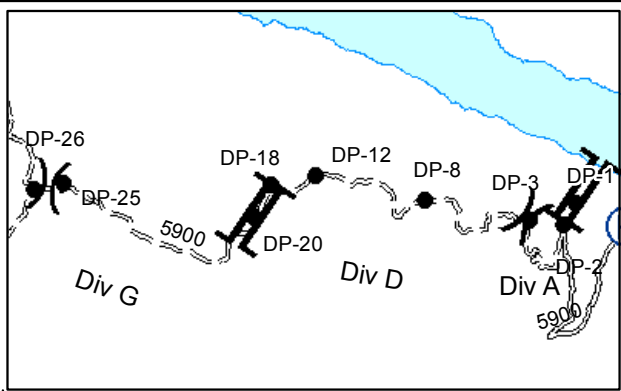

Wolverine Fire WA-OWF-000287 Transportation Map August 11, 2015

- Ranger Station
- Weed Wash
- Camp
- Drop Point
- Helibase
- Incident Command Post
- Staging Area

0 5 10 Miles

MSC August 10th 2015 2000