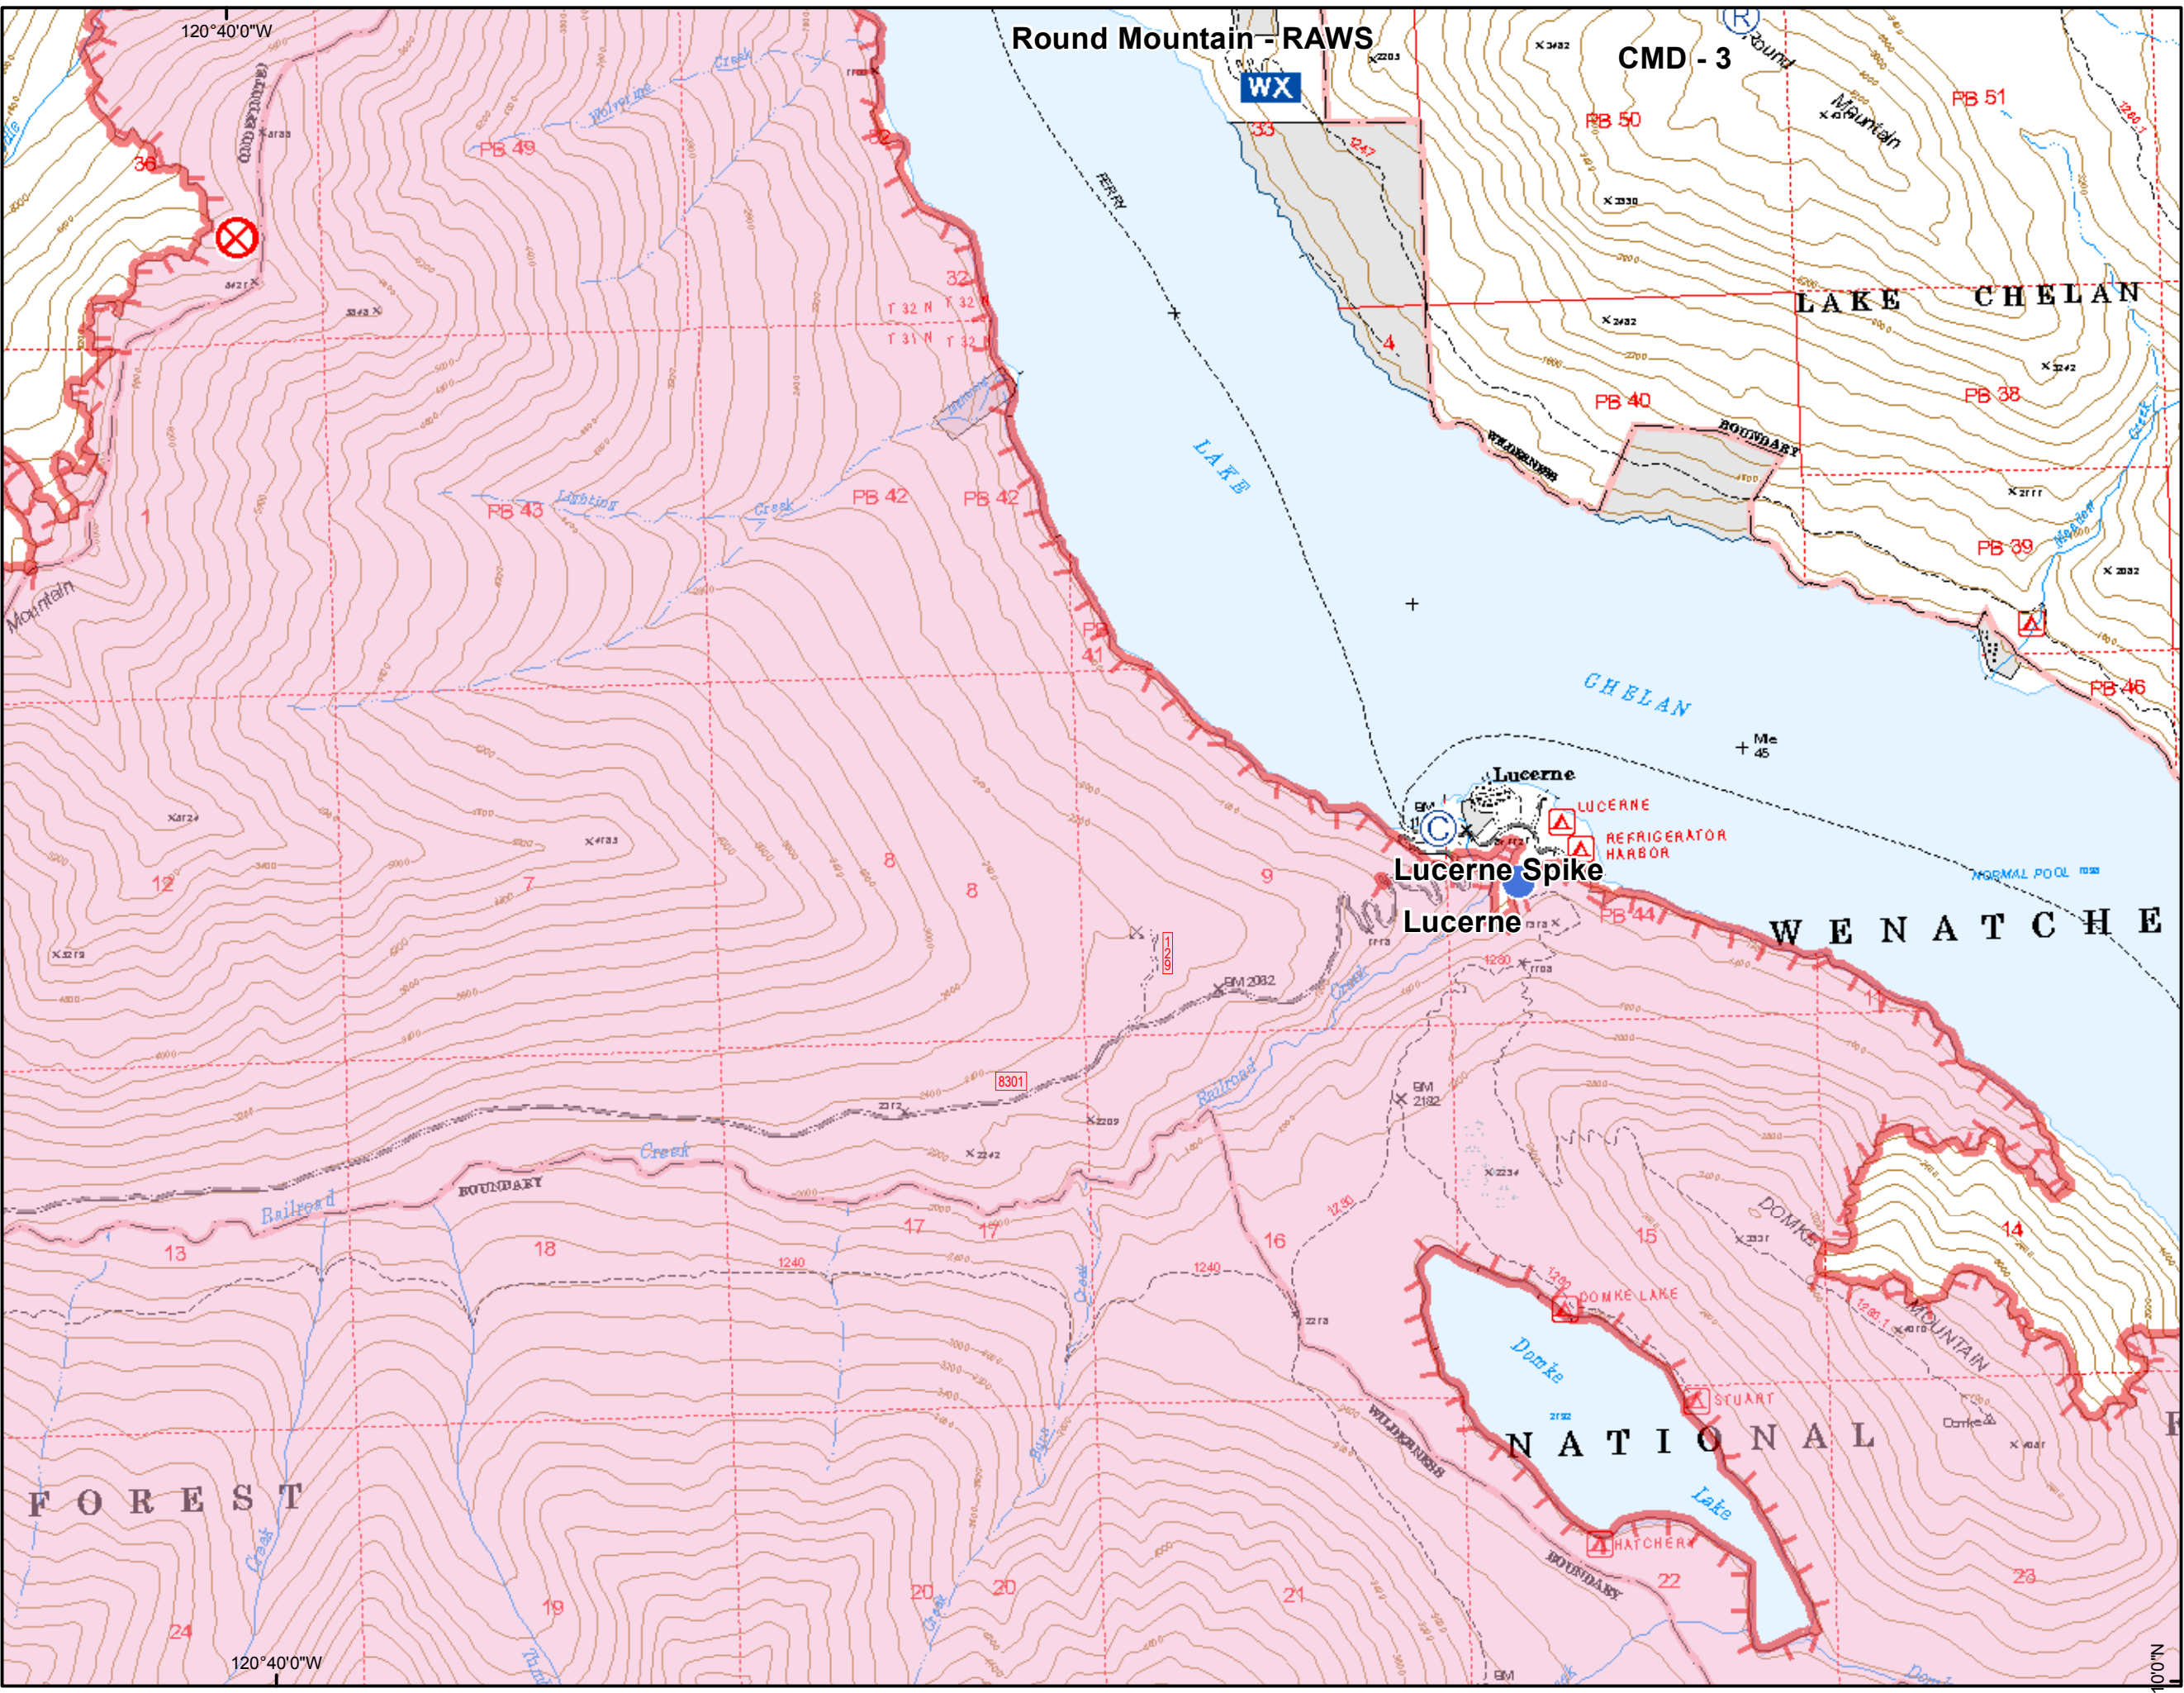

## Holden-Lucerne Area Page 2 of 5

Perimeter as of  
August 11, 2015 at 0027  
36,030 acres

- Ⓒ Camp
- ⊗ Fire Origin
- Helispot
- ▬▬▬ Uncontrolled Fire Edge
- H - H - Hand Line
- R - R - Road as Completed Line
- Fire Area

# Wolverine Fire WA-OWF-000287 IAP Map August 12, 2015

0 0.25 0.5  
Miles

Holden-Lucerne Area  
Page 3 of 5

Perimeter as of  
August 11, 2015 at 0027  
36,030 acres

Branch III

- Fire Origin
- Uncontrolled Fire Edge
- Fire Area

# Wolverine Fire WA-OWF-000287 IAP Map August 12, 2015

0 0.25 0.5 Miles

## Holden-Lucerne Area Page 4 of 5

Perimeter as of  
August 11, 2015 at 0027  
36,030 acres

-  Camp
-  Fire Origin
-  Helispot
-  Mobile Weather Unit
-  Repeater
-  Uncontrolled Fire Edge
-  Fire Area