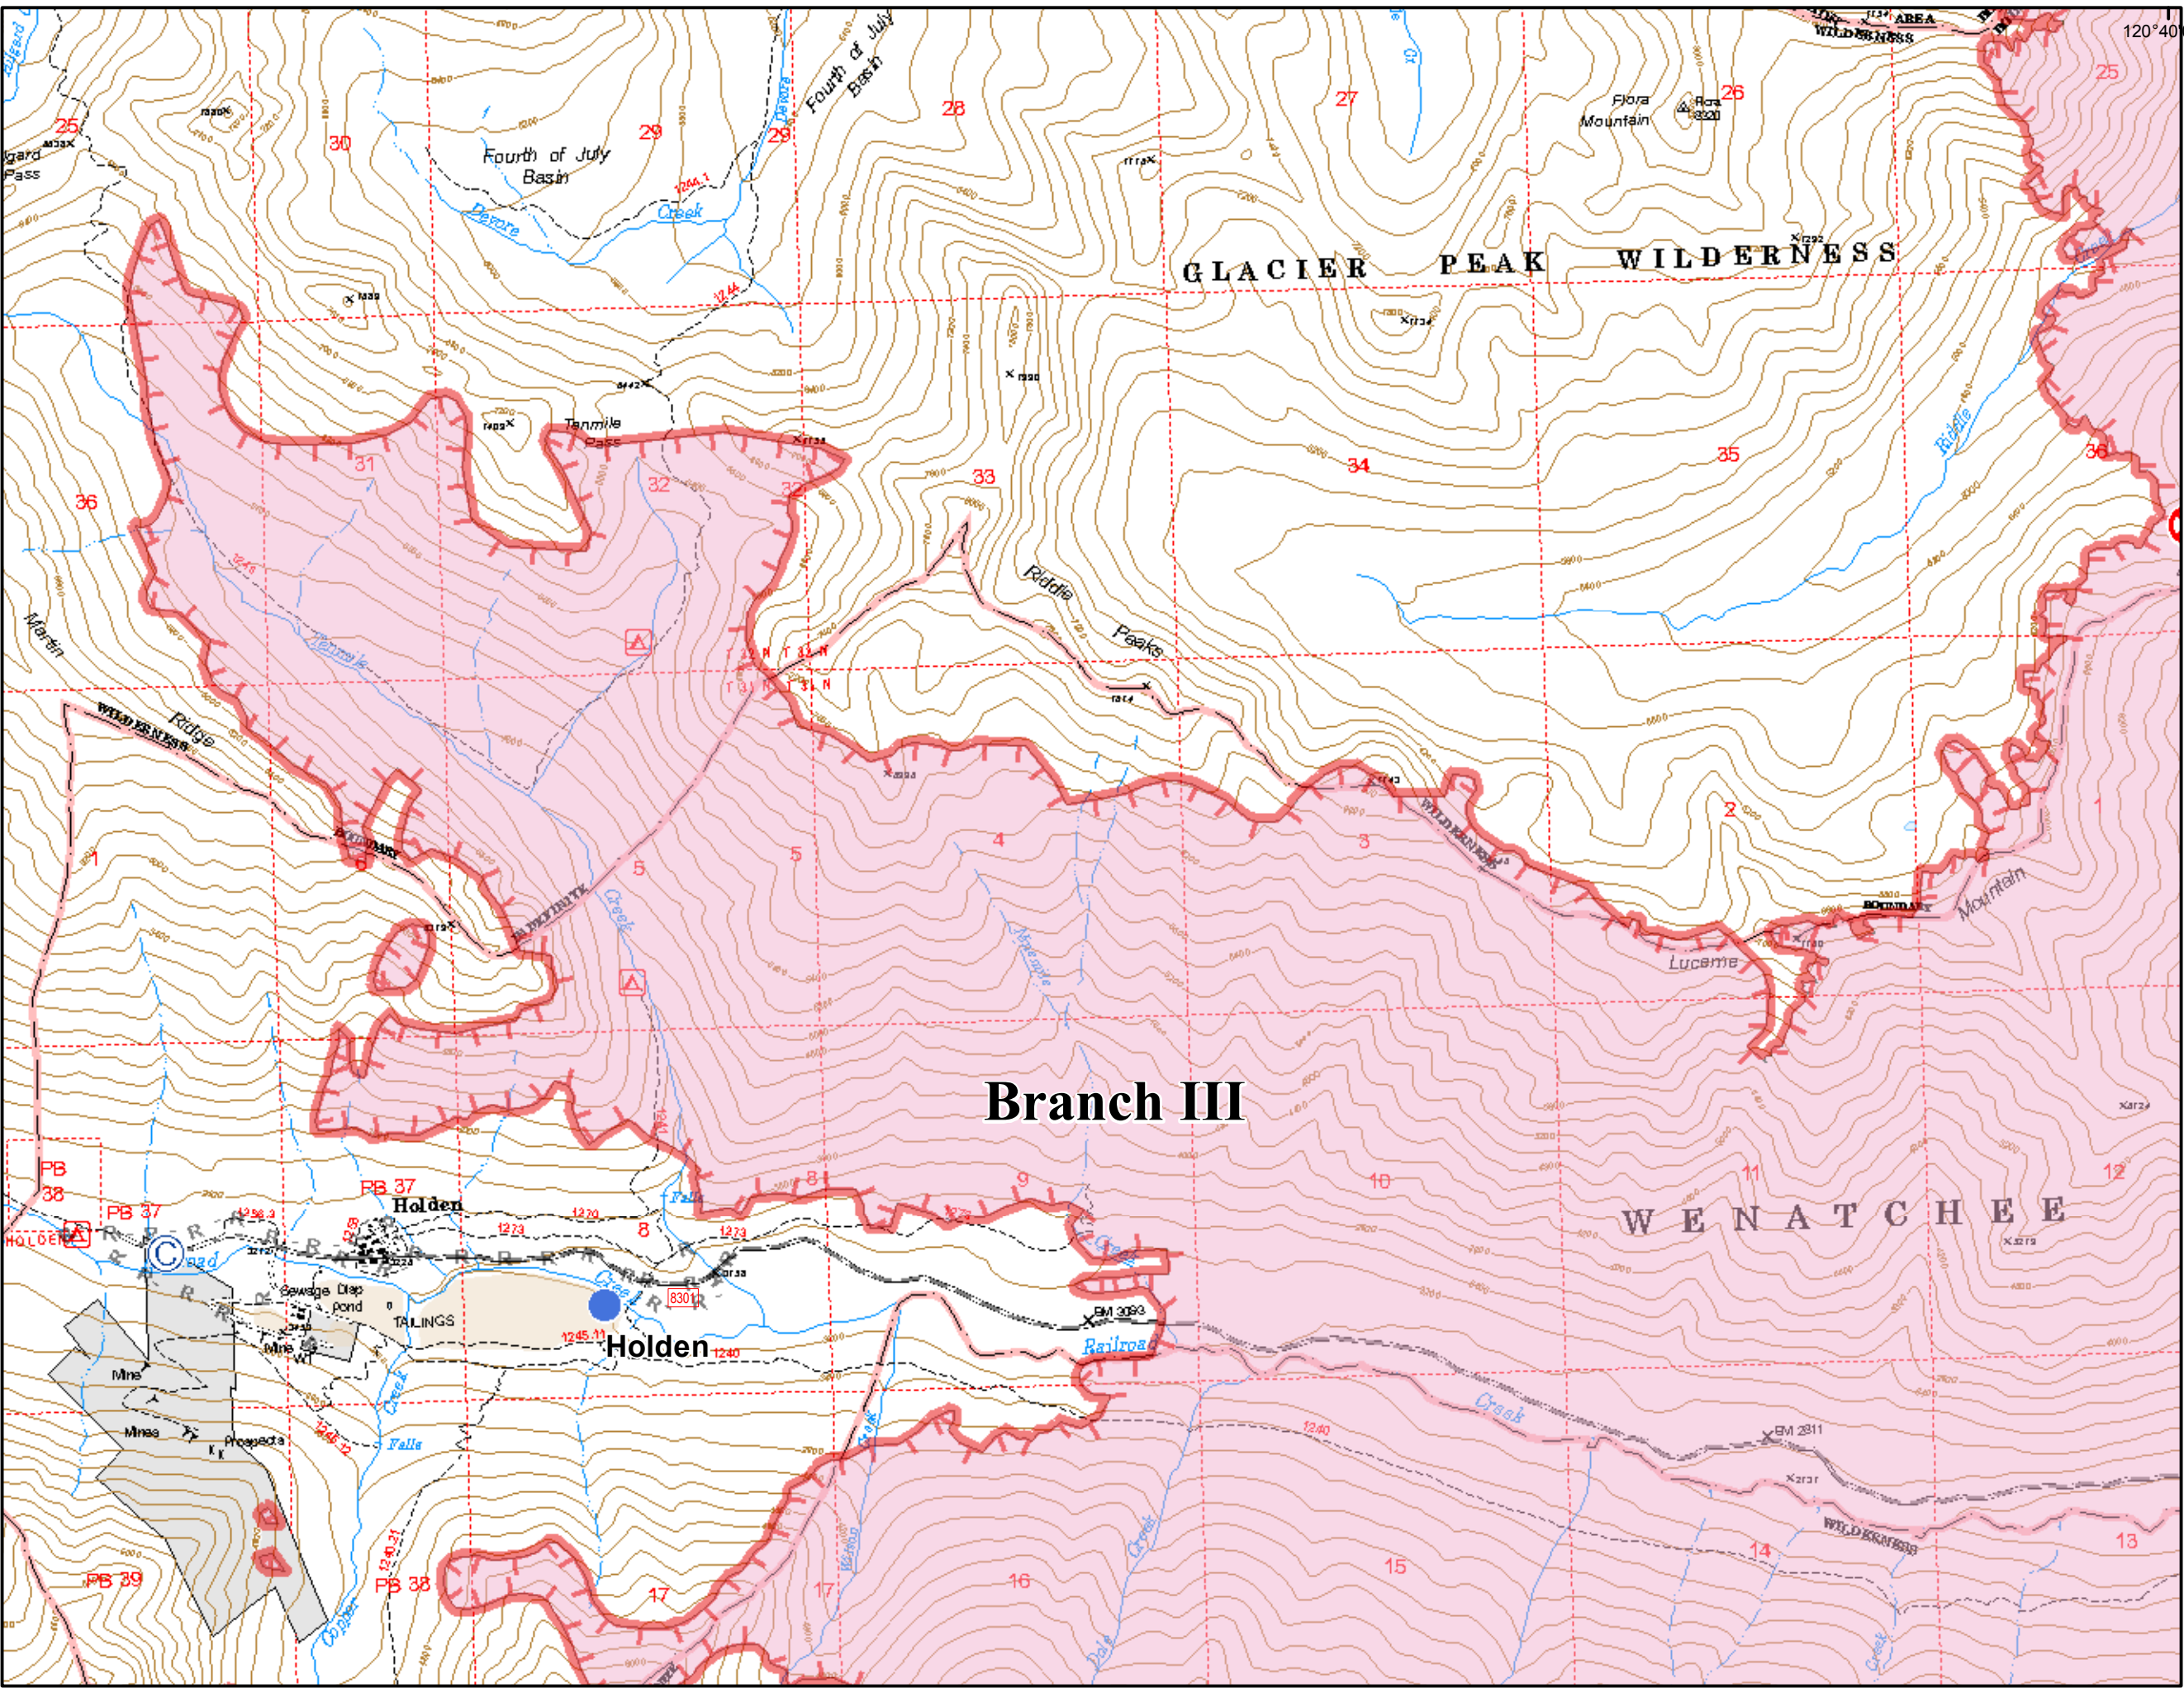

# Wolverine Fire WA-OWF-000287 IAP Map August 12, 2015

0 0.25 0.5  
Miles

## Holden-Lucerne Area Page 1 of 5

Perimeter as of  
August 11, 2015 at 0027  
36,030 acres

- Ⓒ Camp
- Helispot
- ▬▬▬ Uncontrolled Fire Edge
- H - H - Hand Line
- R - R - Road as Completed Line
- Fire Area

## Holden-Lucerne Area Page 2 of 5

Perimeter as of  
August 11, 2015 at 0027  
36,030 acres

- Ⓒ Camp
- ⊗ Fire Origin
- Helispot
- ▬▬▬ Uncontrolled Fire Edge
- H - H - Hand Line
- R - R - Road as Completed Line
- Fire Area