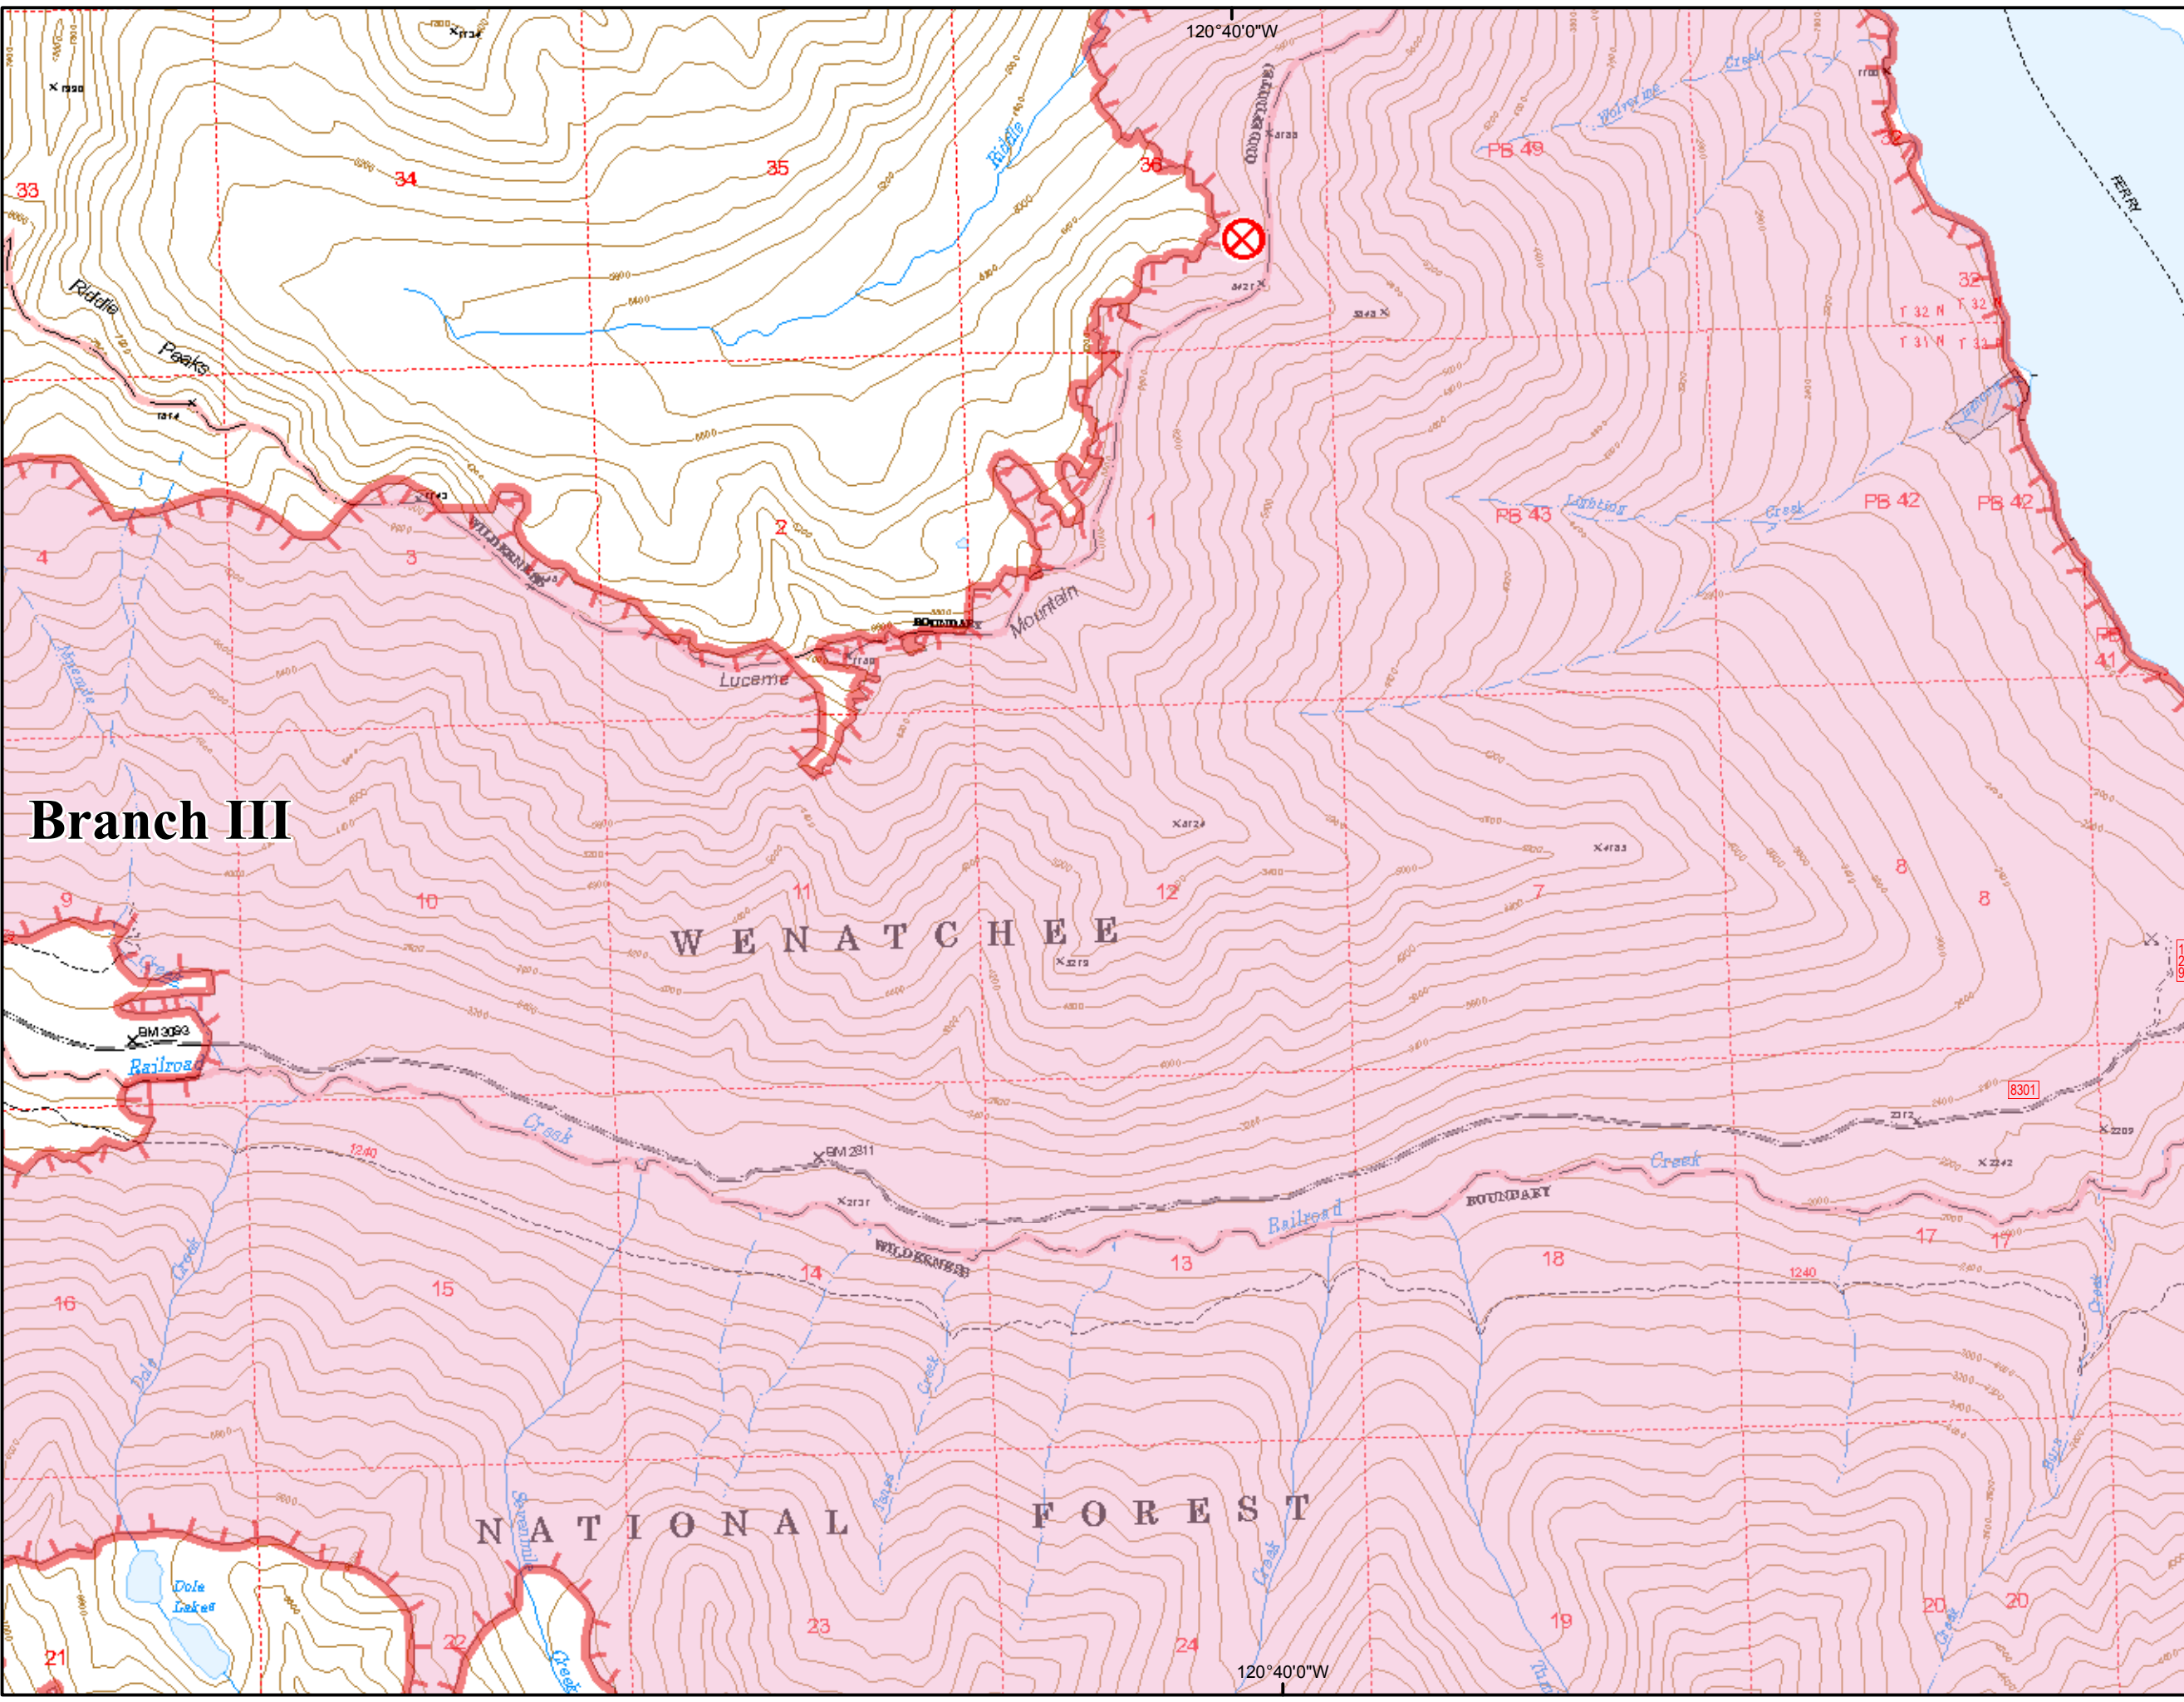

# Wolverine Fire WA-OWF-000287 IAP Map August 12, 2015

0 0.25 0.5 Miles

## Holden-Lucerne Area Page 2 of 5

Perimeter as of  
August 11, 2015 at 0027  
36,030 acres

- Ⓒ Camp
- ⊗ Fire Origin
- Helispot
- ▬▬▬ Uncontrolled Fire Edge
- H - H - Hand Line
- R - R - Road as Completed Line
- Fire Area

# Wolverine Fire WA-OWF-000287 IAP Map August 12, 2015

0 0.25 0.5  
Miles

Holden-Lucerne Area  
Page 3 of 5

Perimeter as of  
August 11, 2015 at 0027  
36,030 acres

Branch III

- Fire Origin
- Uncontrolled Fire Edge
- Fire Area