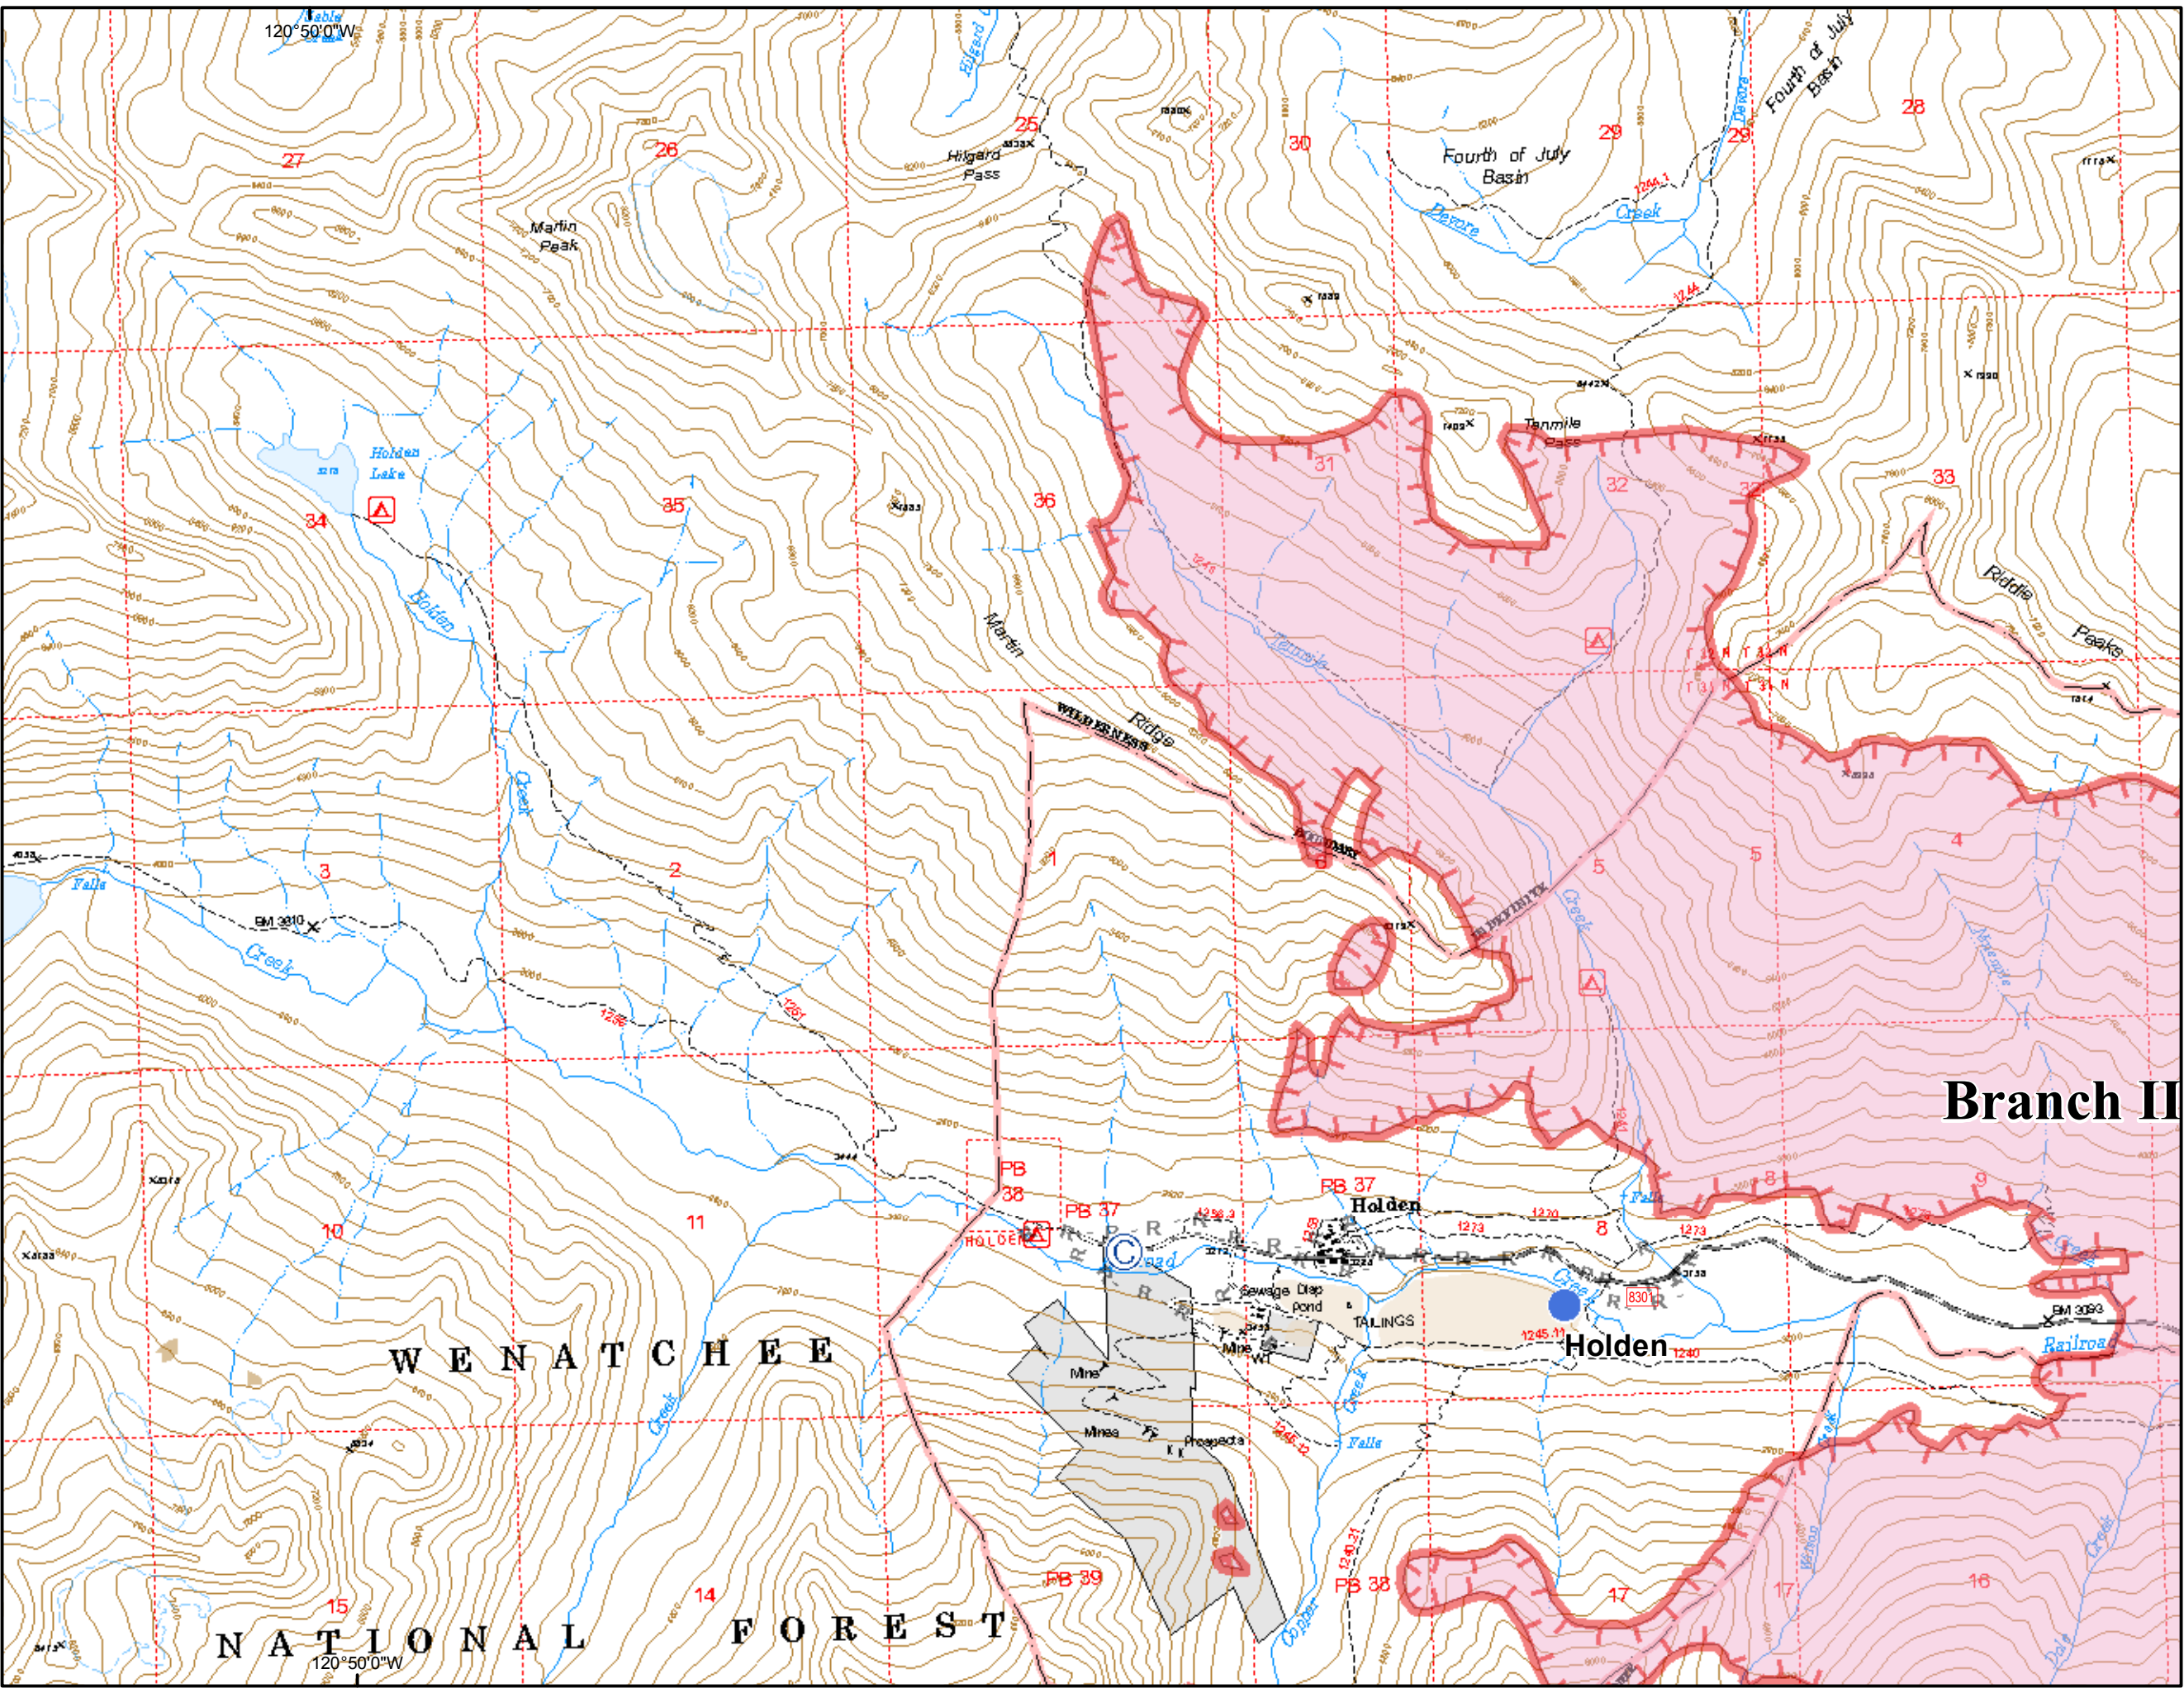

# Wolverine Fire WA-OWF-000287 IAP Map August 12, 2015

0 0.25 0.5  
Miles

## Holden-Lucerne Area Page 1 of 5

Perimeter as of  
August 11, 2015 at 0027  
36,030 acres

- Ⓒ Camp
- Helispot
- ▬▬▬ Uncontrolled Fire Edge
- H - H - Hand Line
- R - R - Road as Completed Line
- Fire Area

## Holden-Lucerne Area Page 2 of 5

Perimeter as of  
August 11, 2015 at 0027  
36,030 acres

- Ⓒ Camp
- ⊗ Fire Origin
- Helispot
- ▬▬▬ Uncontrolled Fire Edge
- H - H - Hand Line
- R - R - Road as Completed Line
- Fire Area