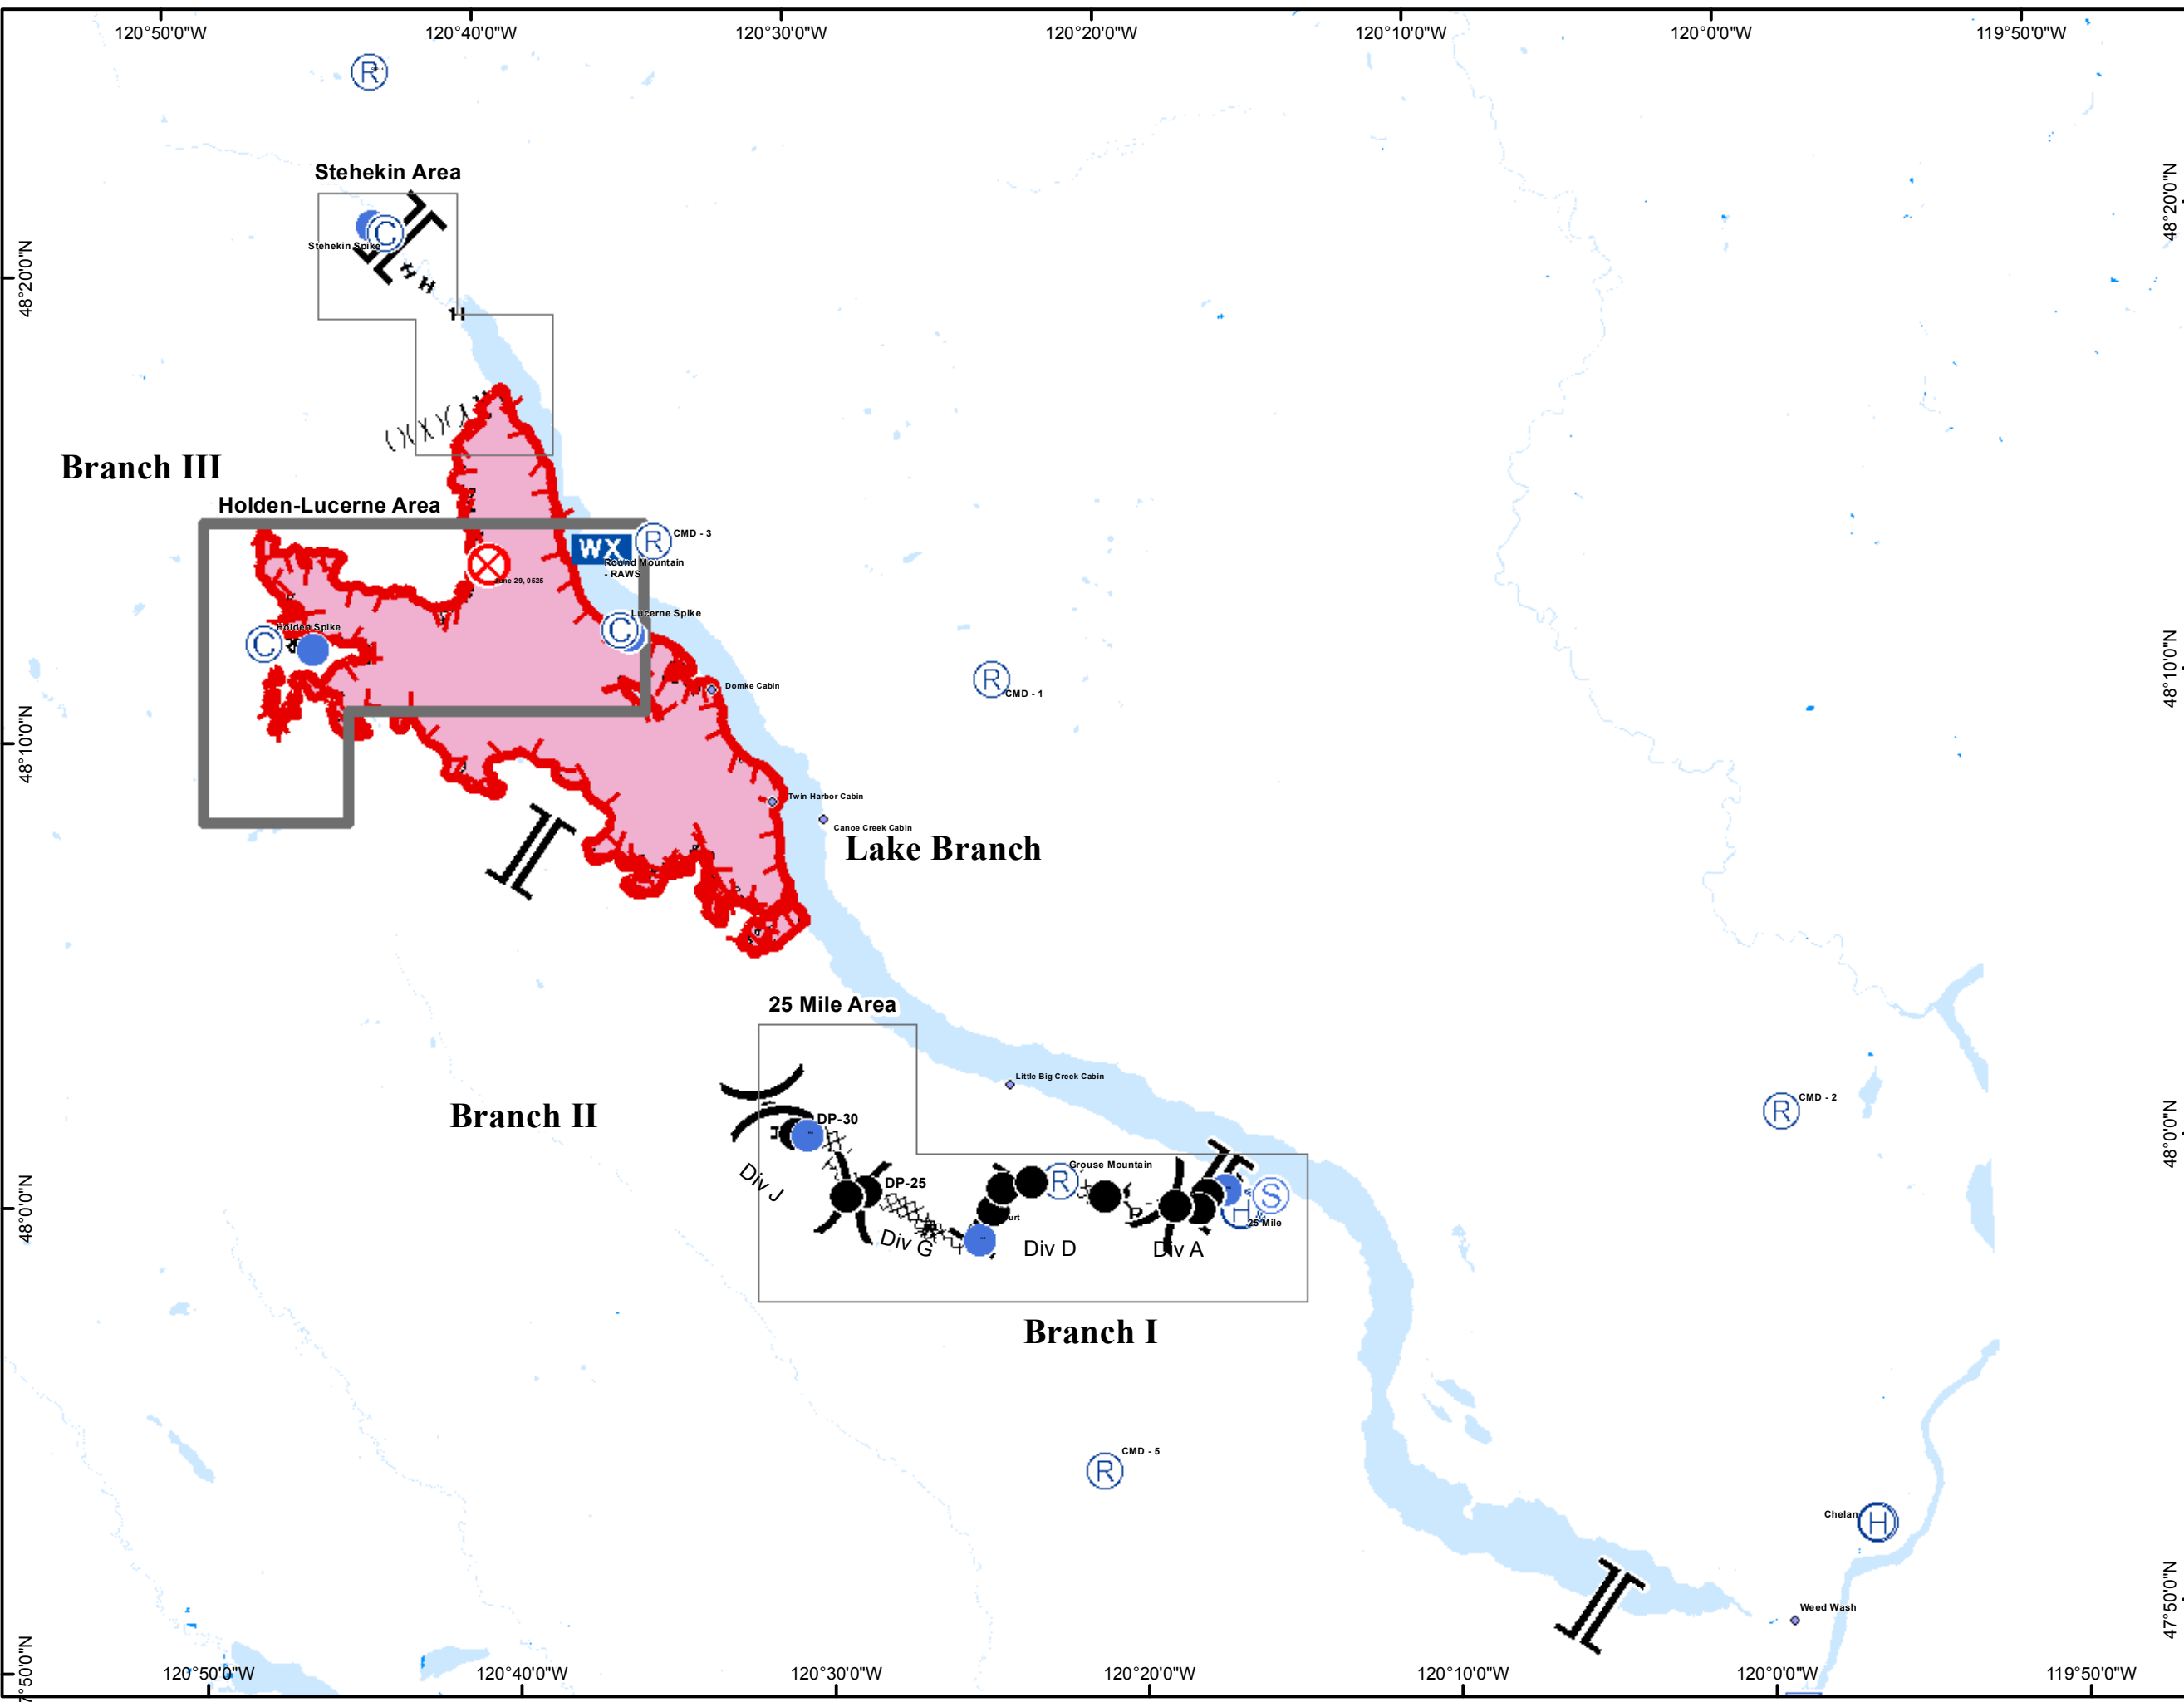

# Wolverine Fire WA-OWF-000287 IAP Map August 12, 2015

## Holden Lucerne Area Map Packet

Perimeter as of  
August 11, 2015 at 0027  
36,030 acres

- Holden-Lucerne Area
- Other Index Areas

Branch III

Holden-Lucerne Area

Lake Branch

Branch II

25 Mile Area

## Holden-Lucerne Area Page 1 of 5

Perimeter as of  
August 11, 2015 at 0027  
36,030 acres

- Ⓒ Camp
- Helispot
- ▬▬▬ Uncontrolled Fire Edge
- H - H - Hand Line
- R - R - Road as Completed Line
- Fire Area

## Holden-Lucerne Area Page 2 of 5

Perimeter as of  
August 11, 2015 at 0027  
36,030 acres

- Ⓒ Camp
- ⊗ Fire Origin
- Helispot
- ▬▬▬ Uncontrolled Fire Edge
- H - H - Hand Line
- R - R - Road as Completed Line
- Fire Area