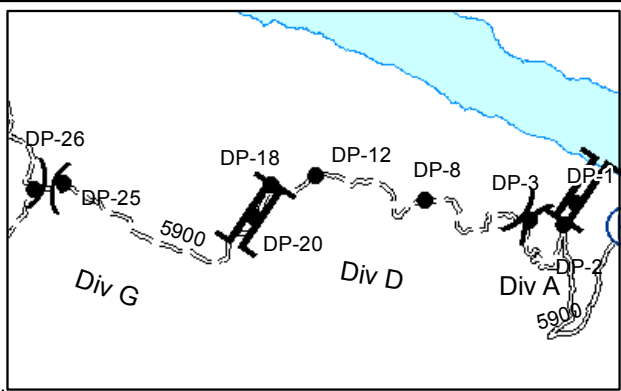

Wolverine Fire WA-OWF-000287 Transportation Map August 12, 2015

- Weed Wash
- Ranger Station
- Ground Support
- Camp
- Drop Point
- Helibase
- Incident Command Post
- Staging Area

0 5 10 Miles

MSC August 11th 2015 2000