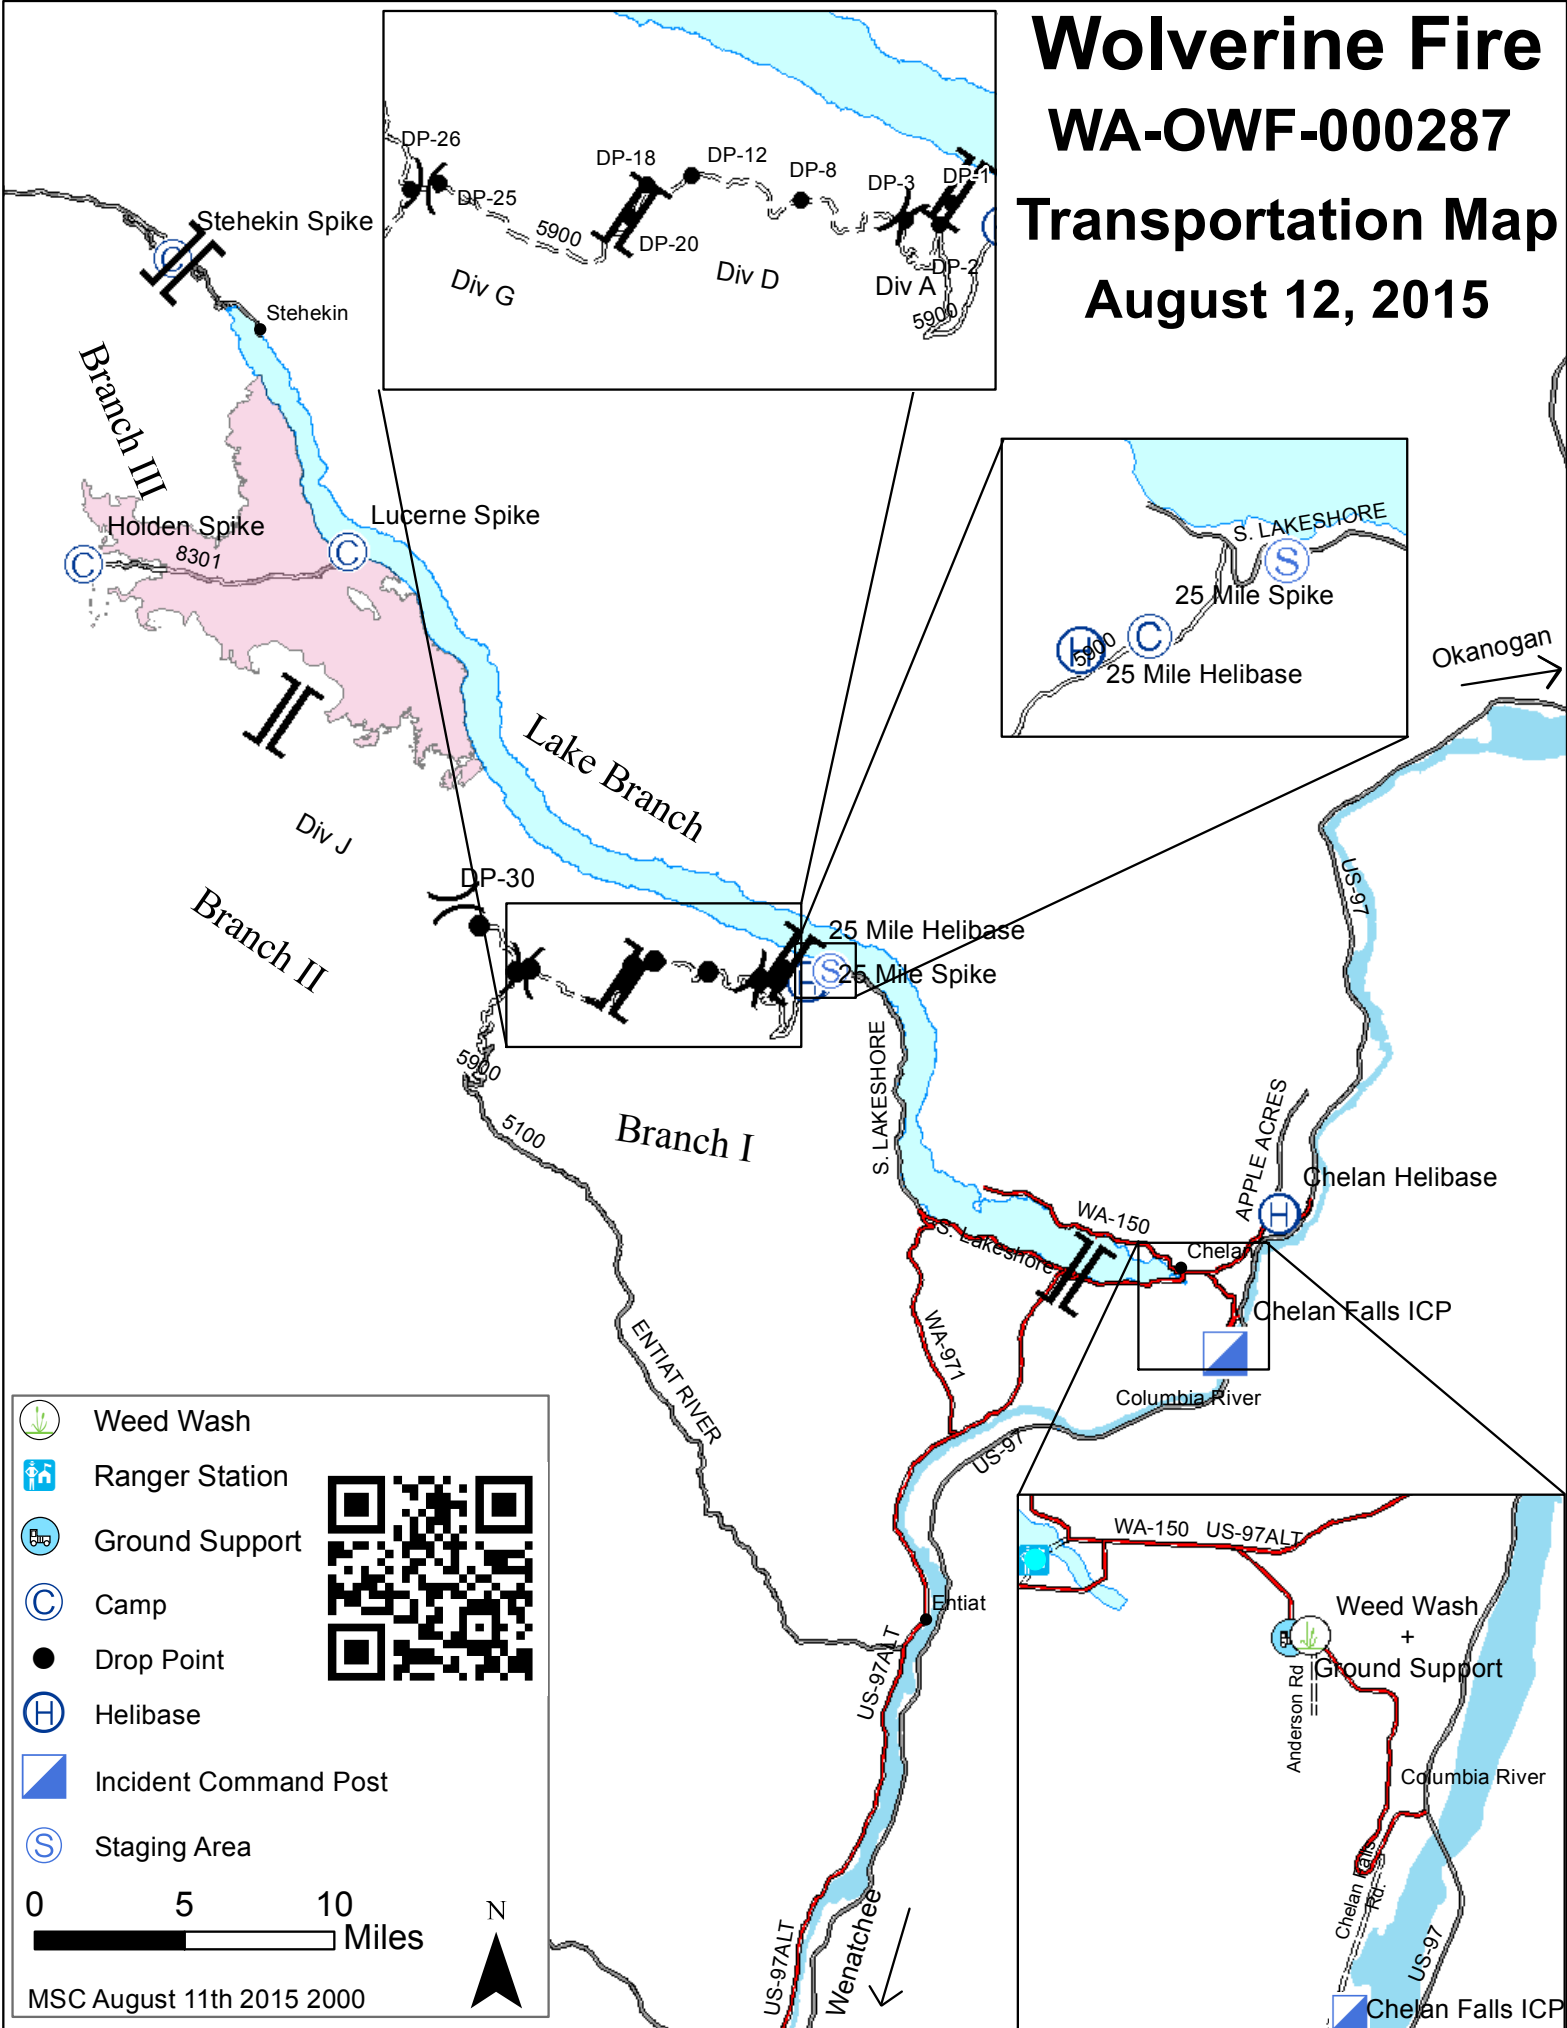

Wolverine Fire WA-OWF-000287 Transportation Map August 12, 2015

- Weed Wash
- Ranger Station
- Ground Support
- Camp
- Drop Point
- Helibase
- Incident Command Post
- Staging Area

0 5 10 Miles

MSC August 11th 2015 2000