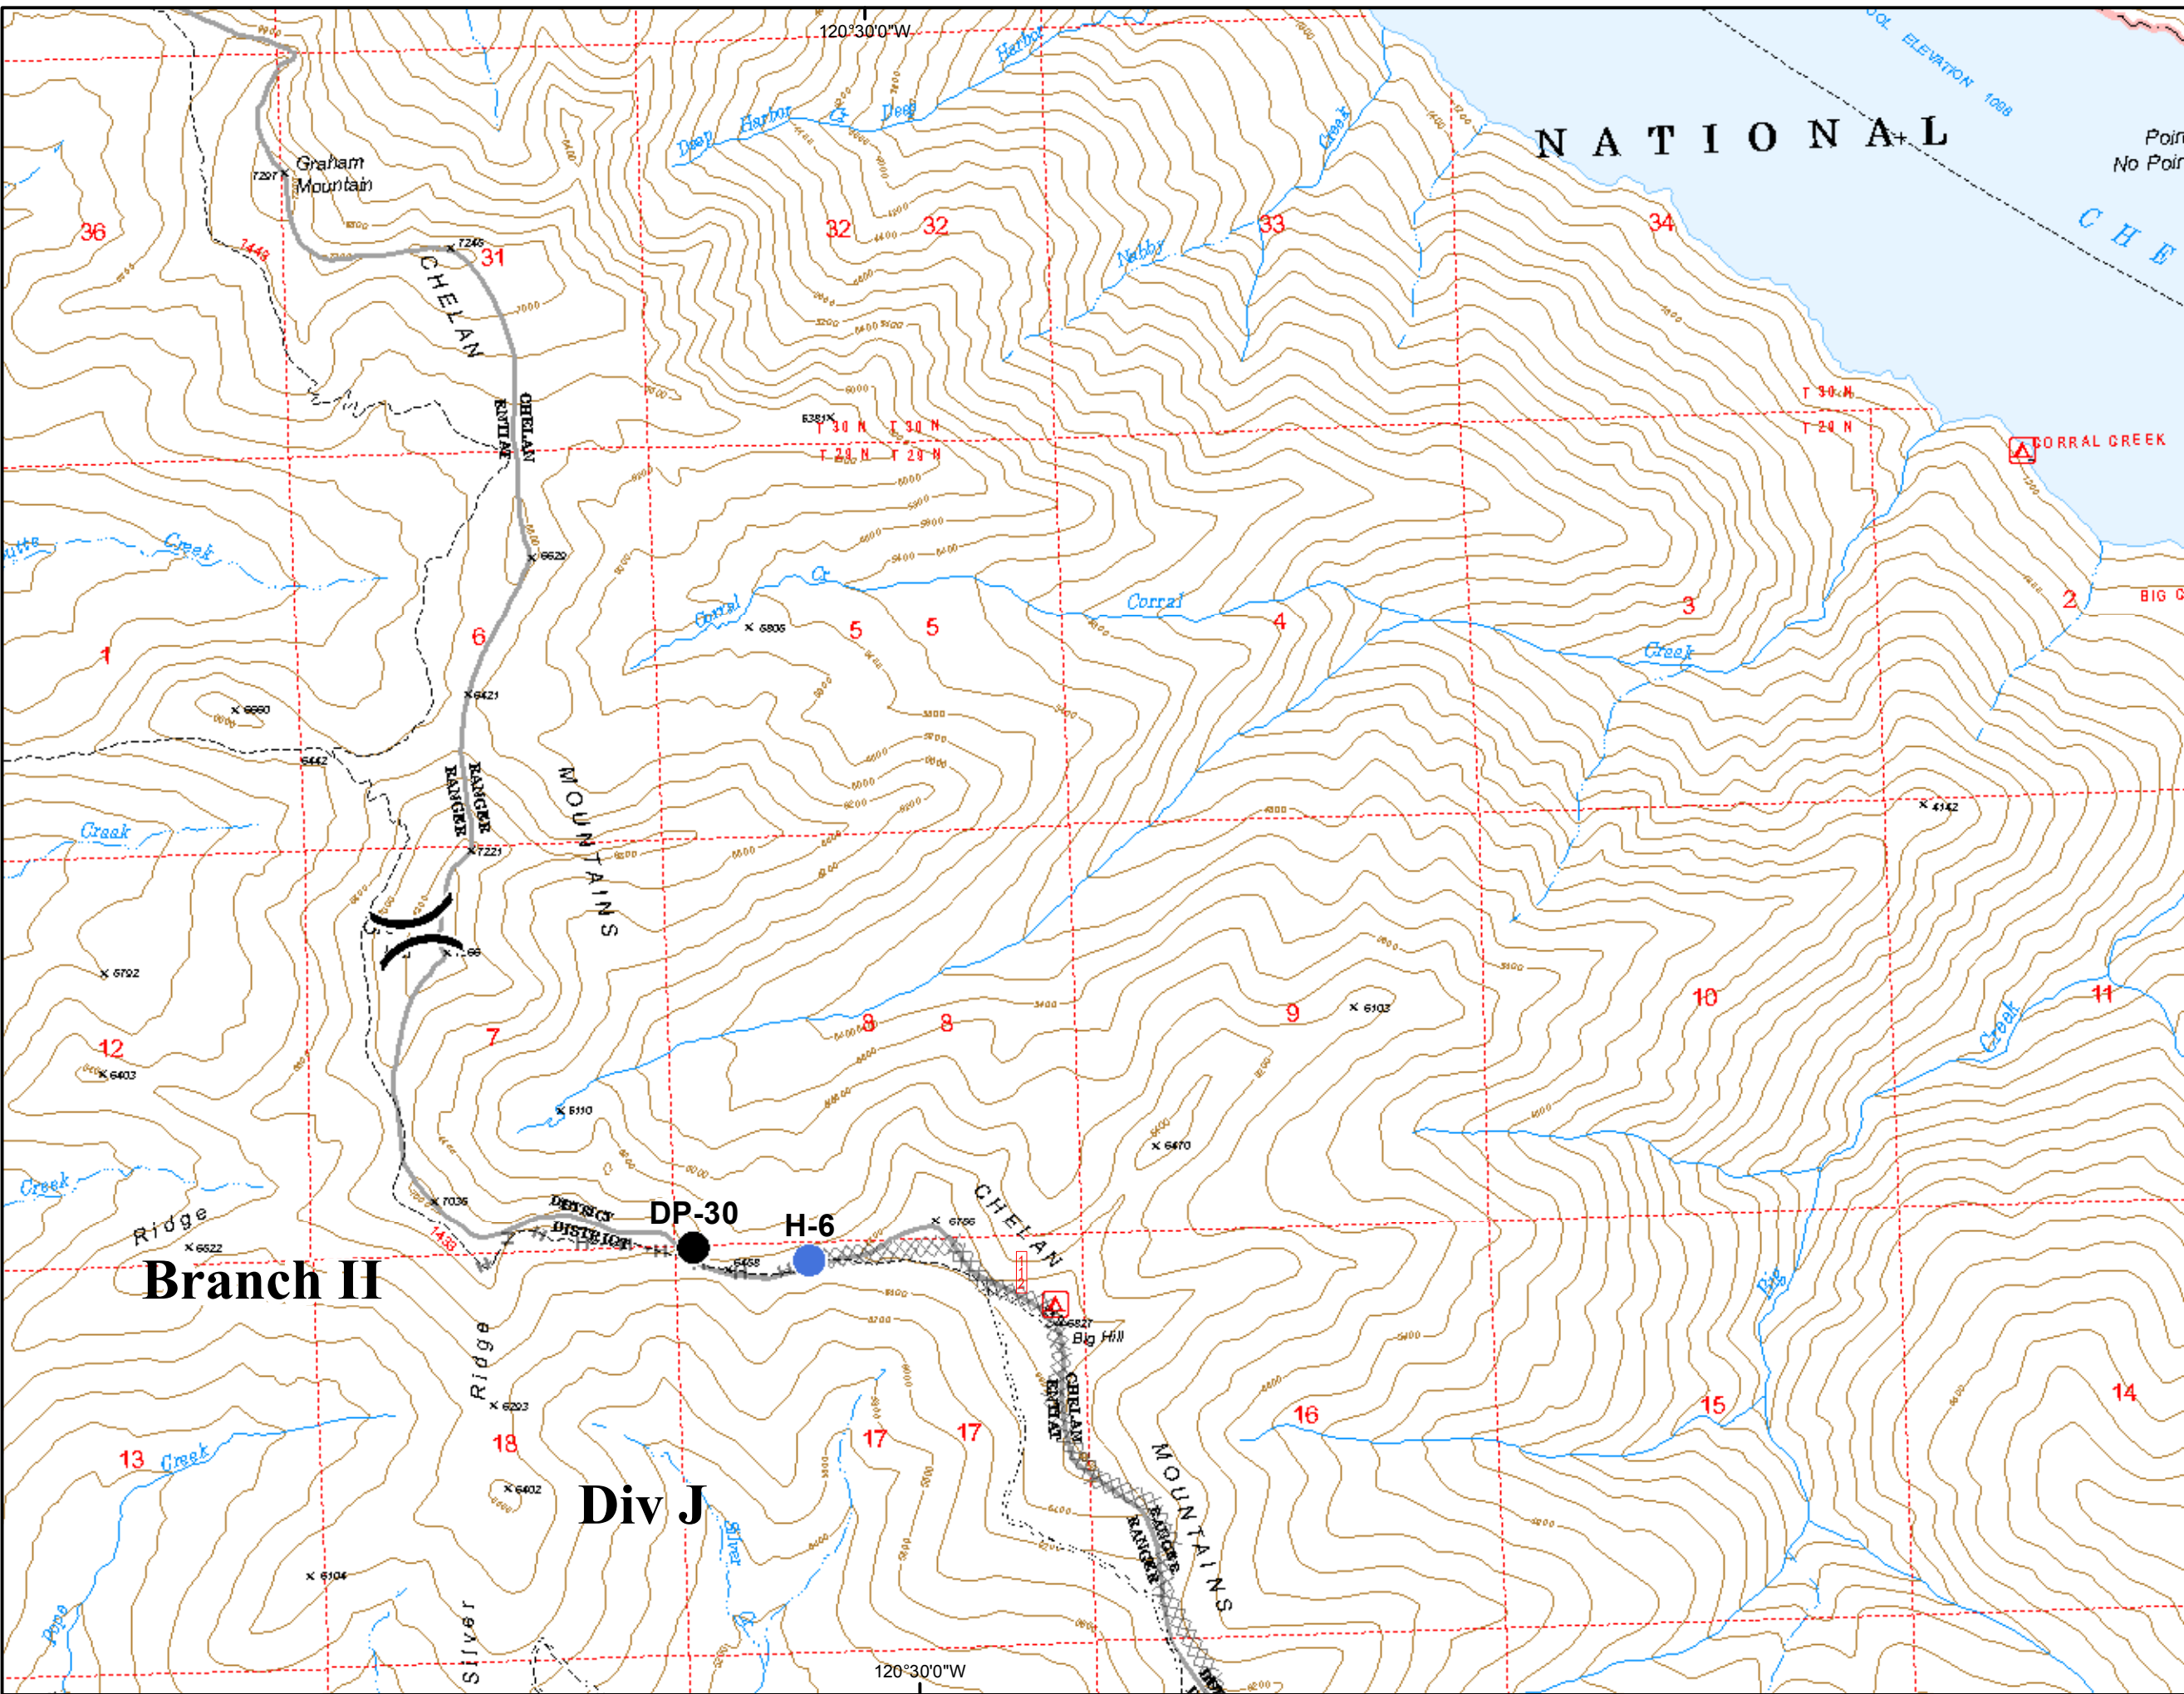

0 0.25 0.5
Miles

25 Mile Area
Page 1 of 5

Perimeter as of
August 11, 2015 at 2035
37,010 acres

- Drop Point
- Helispot
-) Division

- XXXXX Completed Dozer Line
- H - H - Hand Line

Wolverine Fire WA-OWF-000287 IAP Map August 13, 2015

0 0.25 0.5
Miles

25 Mile Area
Page 2 of 5

Perimeter as of
August 11, 2015 at 2035
37,010 acres

- Drop Point
- ⌋ Division
- XXXXX Completed Dozer Line
- R - R - Road as Completed Line

N

Wolverine Fire WA-OWF-000287 IAP Map August 13, 2015

0 0.25 0.5
Miles

25 Mile Area
Page 3 of 5

Perimeter as of
August 11, 2015 at 2035
37,010 acres

- Drop Point
- Helispot
- Ⓡ Repeater
- Other
- || Branch

XXXXX Completed Dozer Line

H - H - Hand Line

R - R - Road as Completed Line

XXXXX Completed Dozer Line

H - H - Hand Line

R - R - Road as Completed Line

⊗ • Proposed Dozer Line

Wolverine Fire WA-OWF-000287 IAP Map August 13, 2015

0 0.25 0.5
Miles

25 Mile Area
Page 5 of 5

Perimeter as of
August 11, 2015 at 2035
37,010 acres