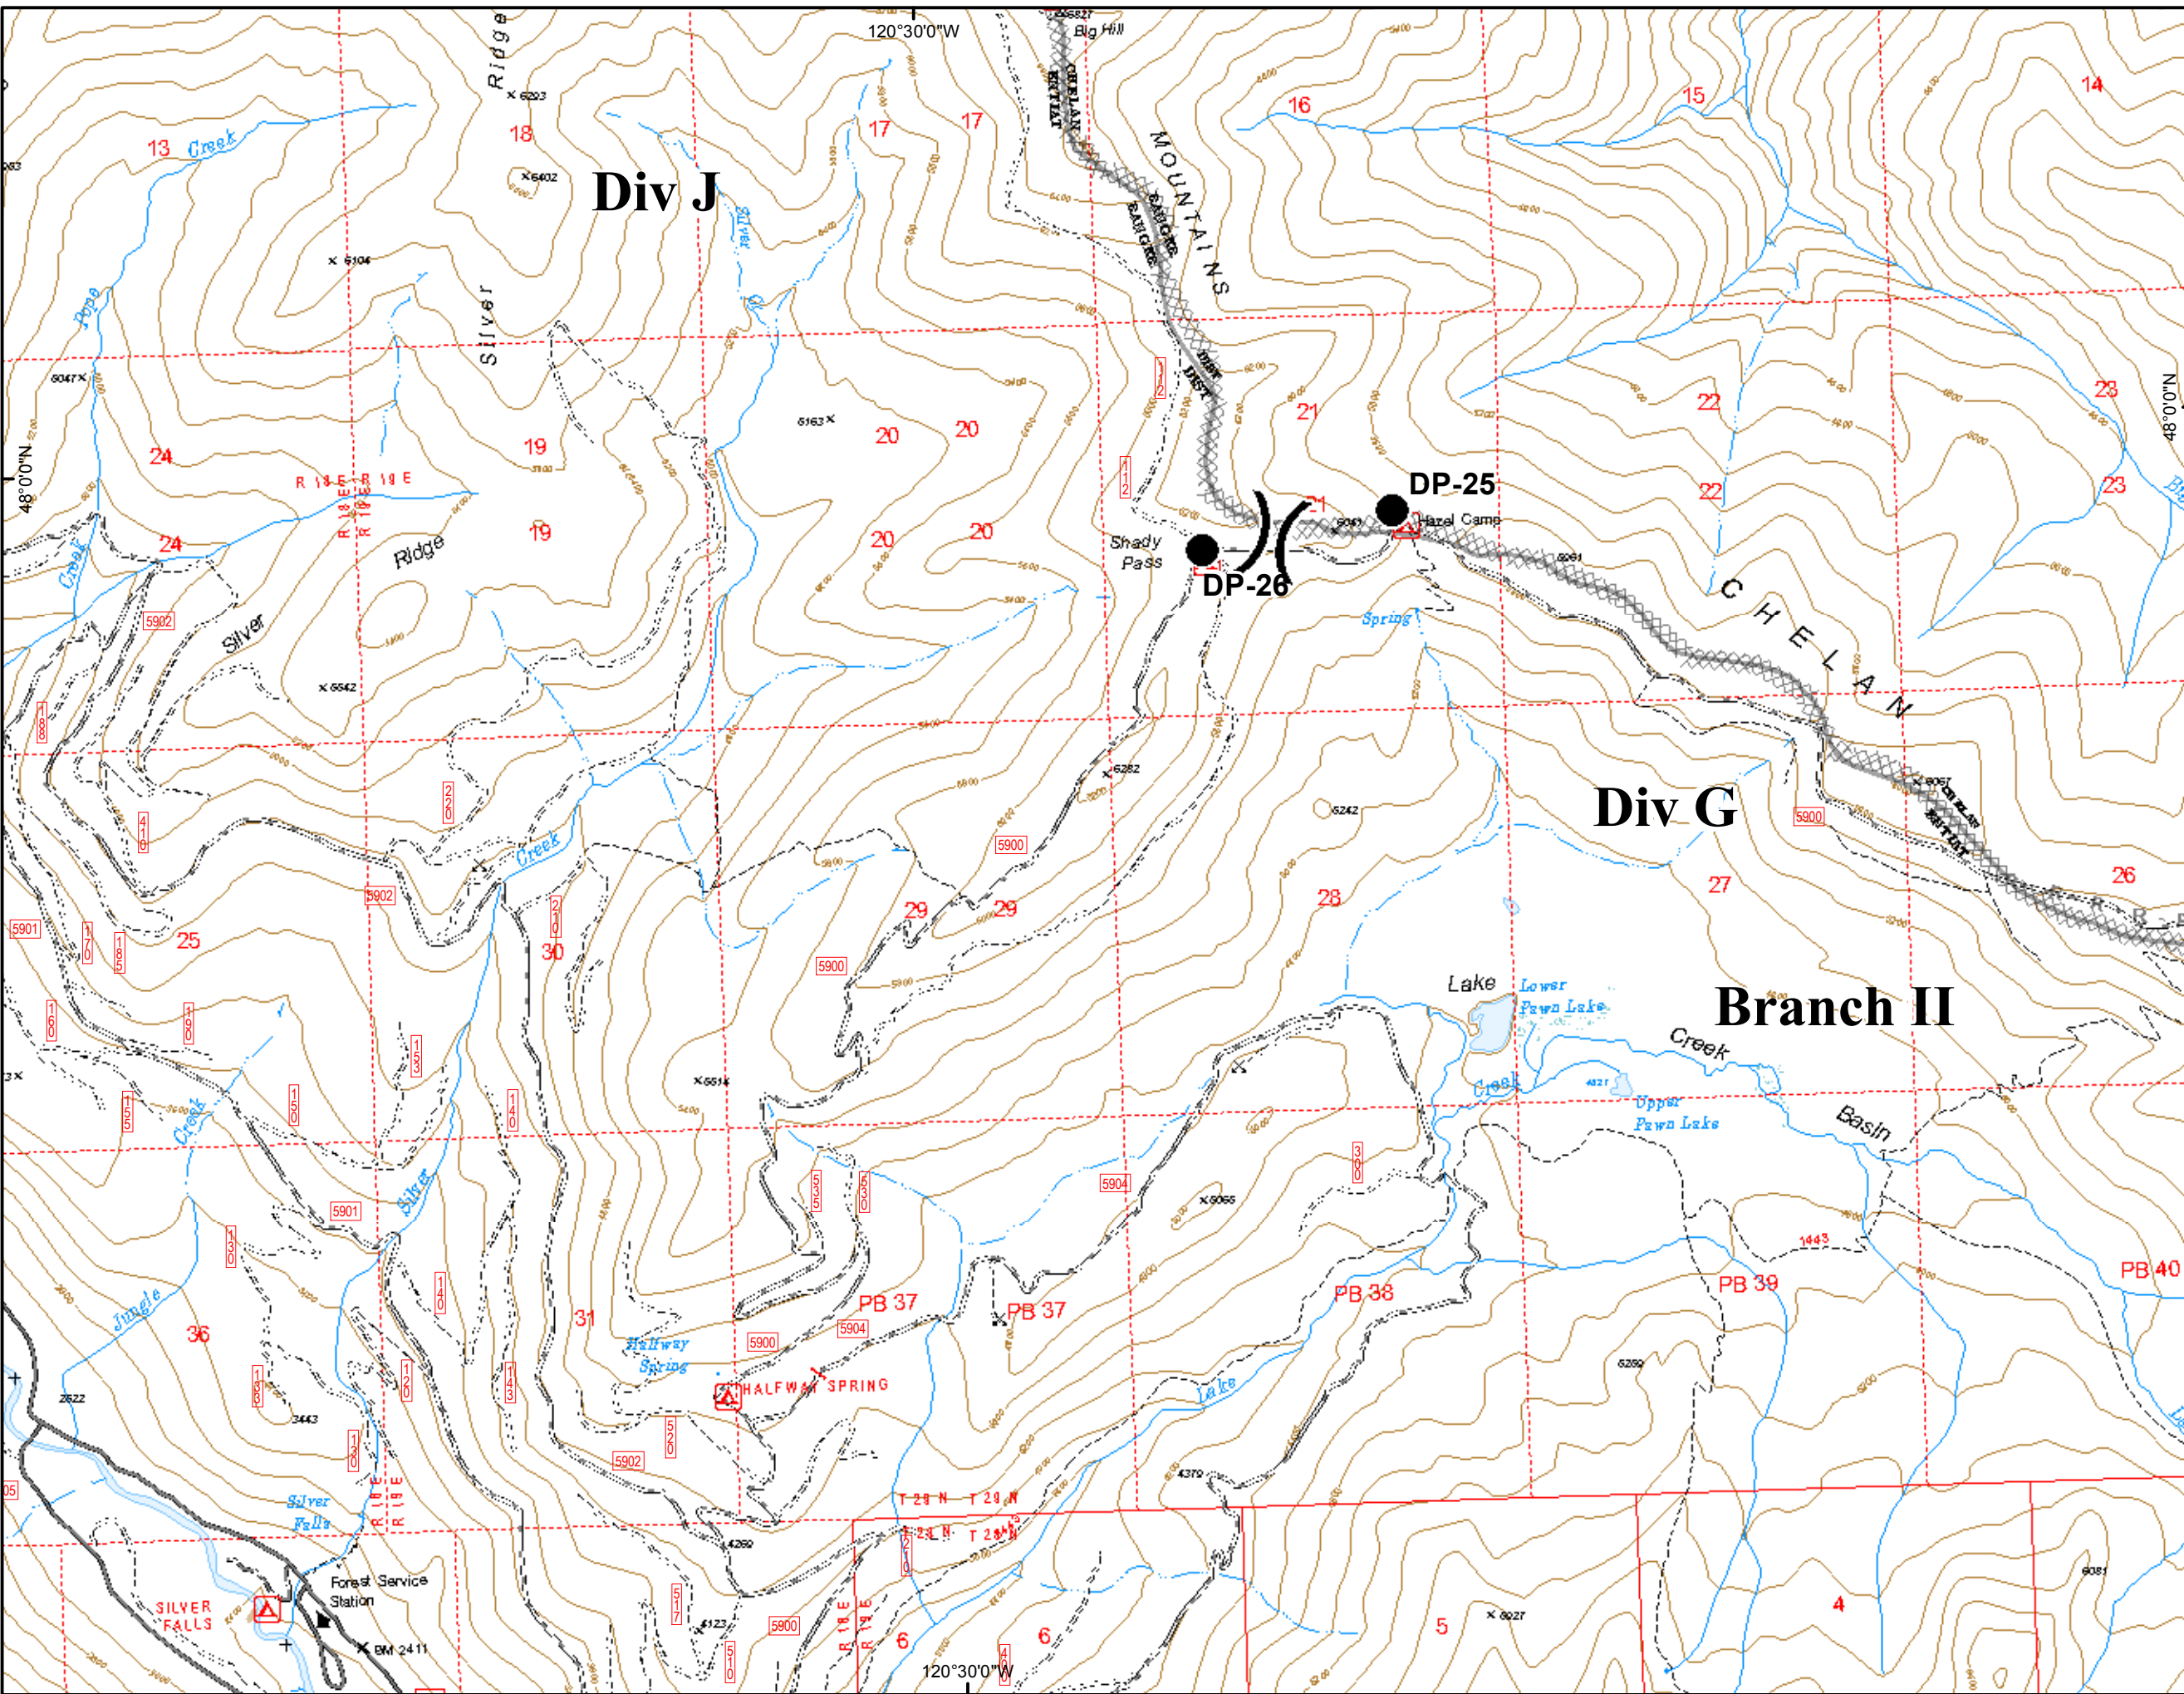

0 0.25 0.5
Miles

25 Mile Area
Page 1 of 5

Perimeter as of
August 11, 2015 at 2035
37,010 acres

- Drop Point
- Helispot
-) Division

- XXXXX Completed Dozer Line
- H - H - Hand Line

Wolverine Fire WA-OWF-000287 IAP Map August 13, 2015

0 0.25 0.5
Miles

25 Mile Area
Page 2 of 5

Perimeter as of
August 11, 2015 at 2035
37,010 acres

- Drop Point
- ⌋ Division
- XXXXX Completed Dozer Line
- R - R - Road as Completed Line

N

Wolverine Fire WA-OWF-000287 IAP Map August 13, 2015

0 0.25 0.5
Miles

25 Mile Area
Page 3 of 5

Perimeter as of
August 11, 2015 at 2035
37,010 acres

- Drop Point
- Helispot
- Ⓡ Repeater
- Other
- || Branch

XXXXX Completed Dozer Line

H - H - Hand Line

R - R - Road as Completed Line

XXXXX Completed Dozer Line

H - H - Hand Line

R - R - Road as Completed Line

⊗ • Proposed Dozer Line

Wolverine Fire WA-OWF-000287 IAP Map August 13, 2015

0 0.25 0.5
Miles

25 Mile Area
Page 5 of 5

Perimeter as of
August 11, 2015 at 2035
37,010 acres