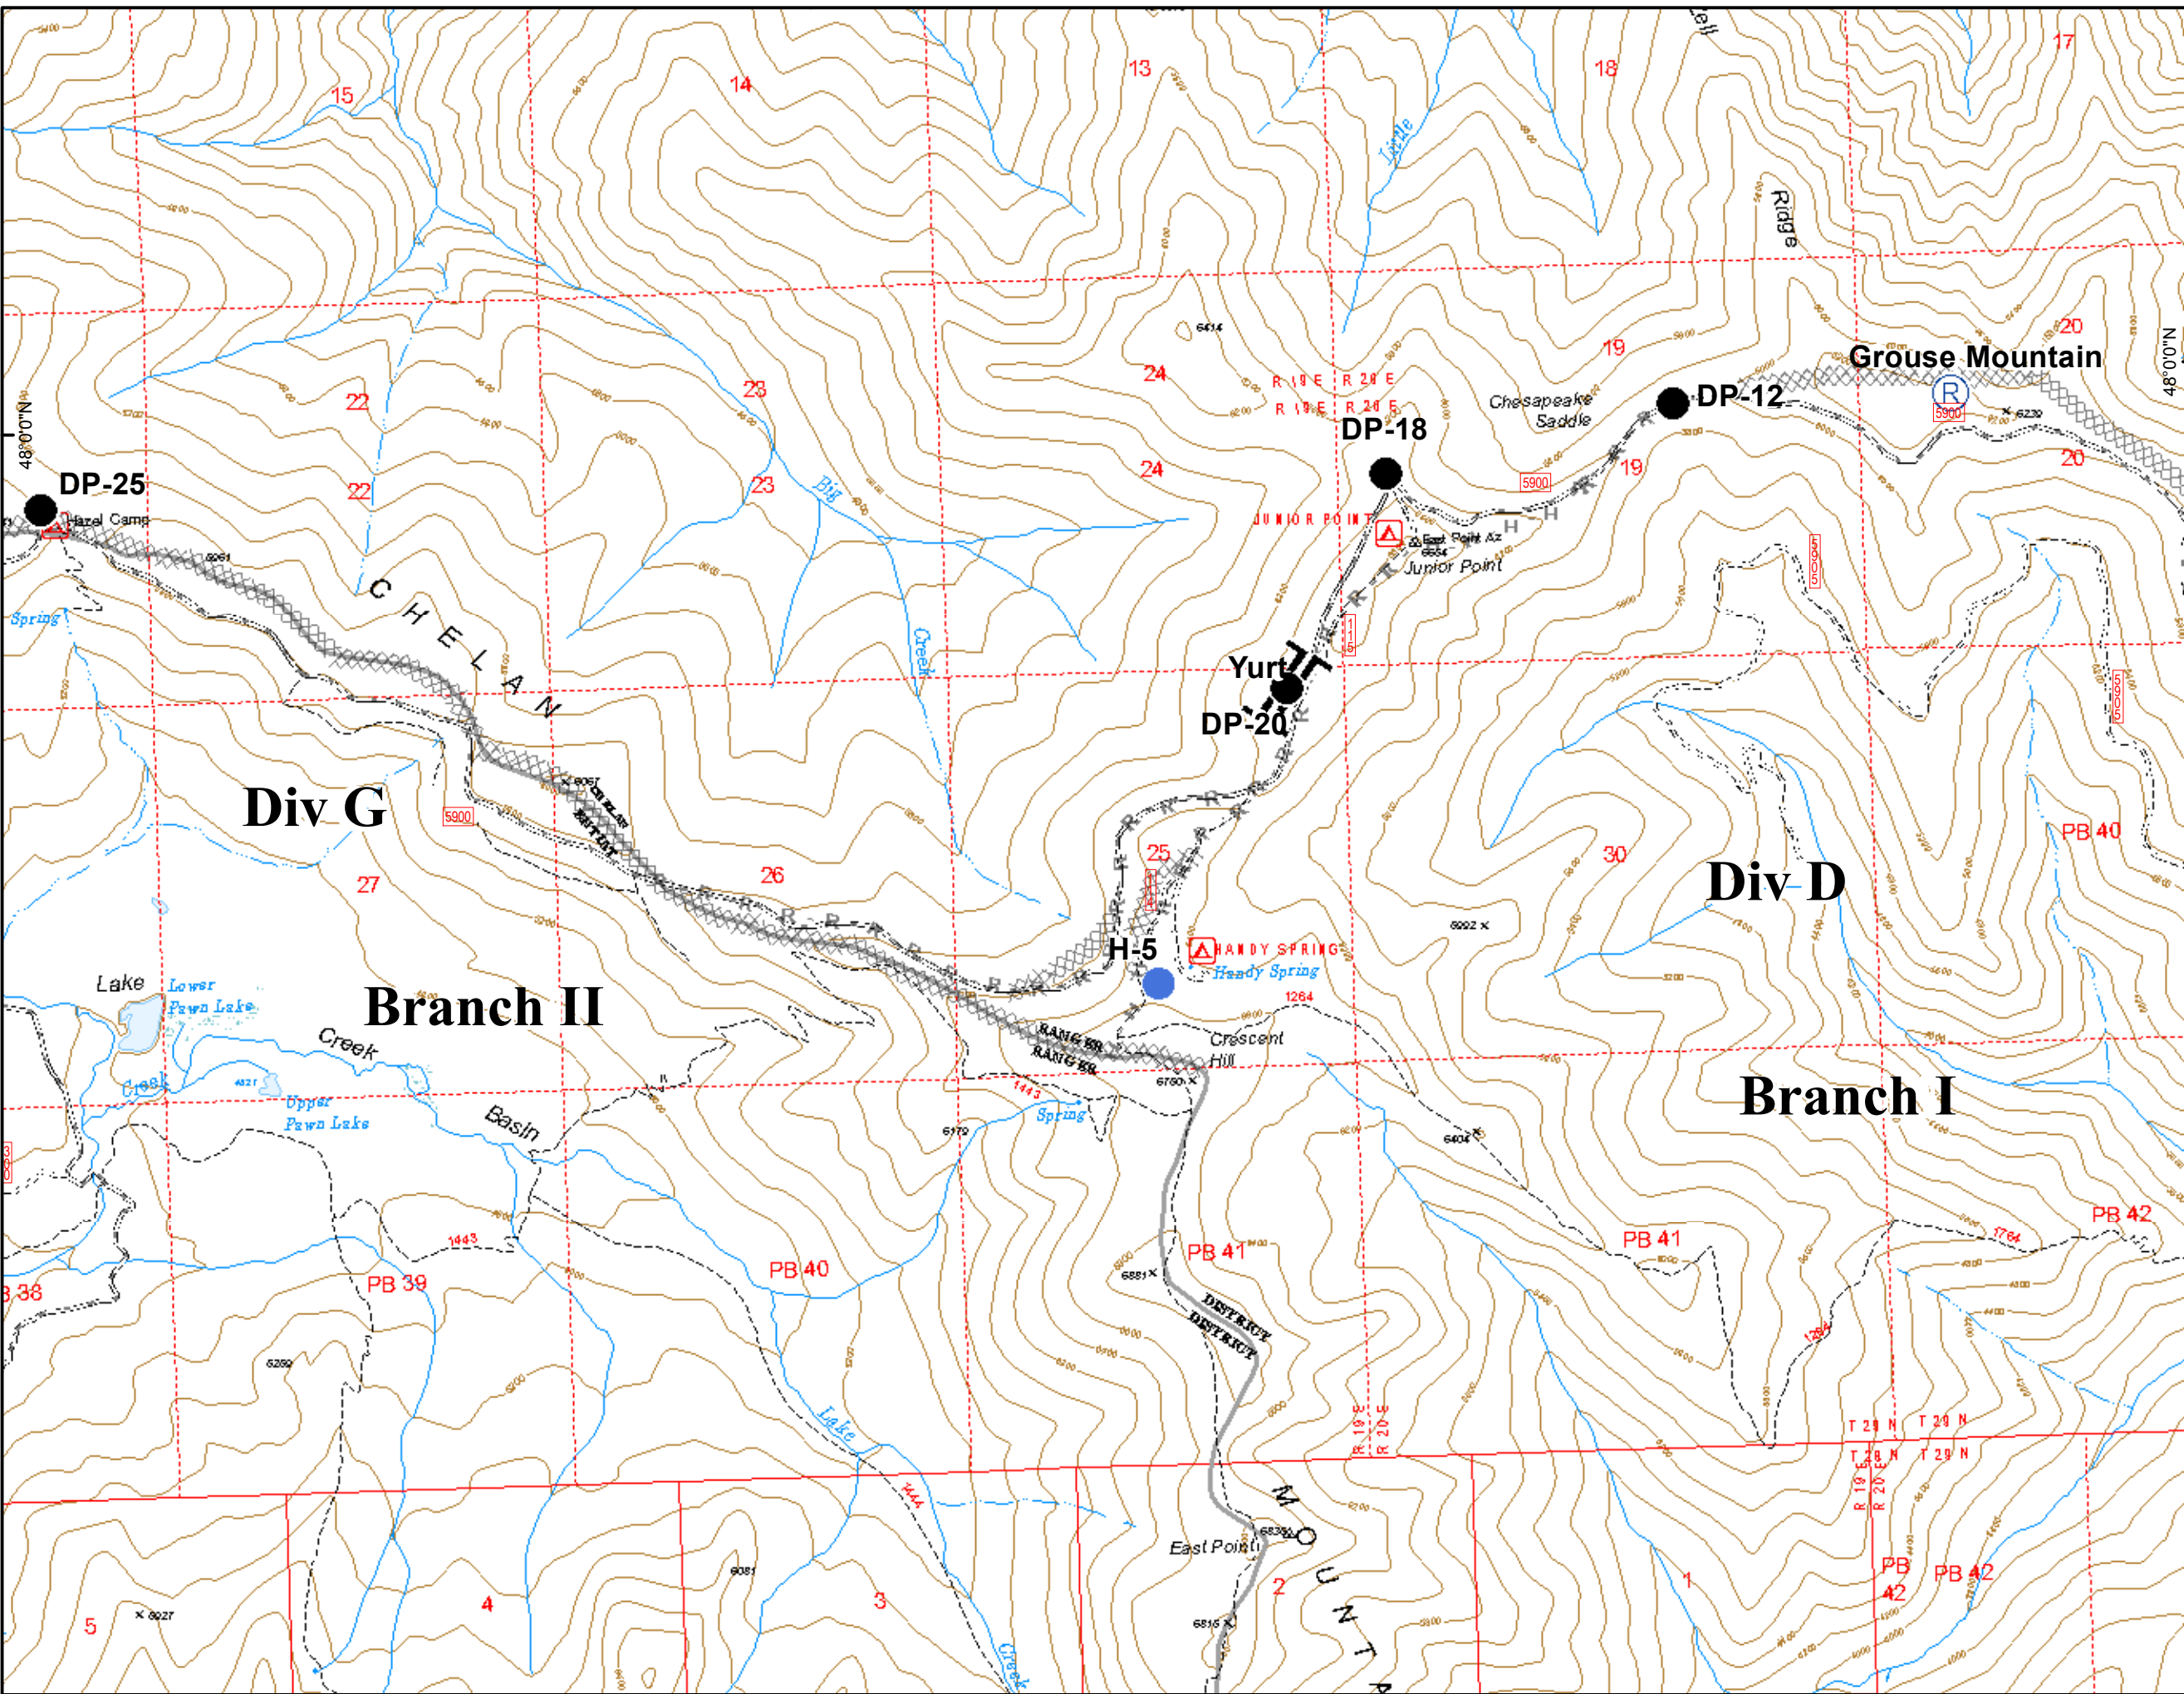

0 0.25 0.5
Miles

25 Mile Area
Page 1 of 5

Perimeter as of
August 11, 2015 at 2035
37,010 acres

- Drop Point
- Helispot
-) Division

- XXXXX Completed Dozer Line
- H - H - Hand Line

Wolverine Fire WA-OWF-000287 IAP Map August 13, 2015

0 0.25 0.5
Miles

25 Mile Area
Page 2 of 5

Perimeter as of
August 11, 2015 at 2035
37,010 acres

- Drop Point
- ⌋ Division
- XXXXX Completed Dozer Line
- R - R - Road as Completed Line

N

Wolverine Fire WA-OWF-000287 IAP Map August 13, 2015

0 0.25 0.5
Miles

25 Mile Area
Page 3 of 5

Perimeter as of
August 11, 2015 at 2035
37,010 acres

- Drop Point
- Helispot
- Ⓡ Repeater
- Other
- || Branch

XXXXX Completed Dozer Line

H - H - Hand Line

R - R - Road as Completed Line

XXXXX Completed Dozer Line

H - H - Hand Line

R - R - Road as Completed Line

⊗ • Proposed Dozer Line

Wolverine Fire WA-OWF-000287 IAP Map August 13, 2015

0 0.25 0.5
Miles

25 Mile Area
Page 5 of 5

Perimeter as of
August 11, 2015 at 2035
37,010 acres