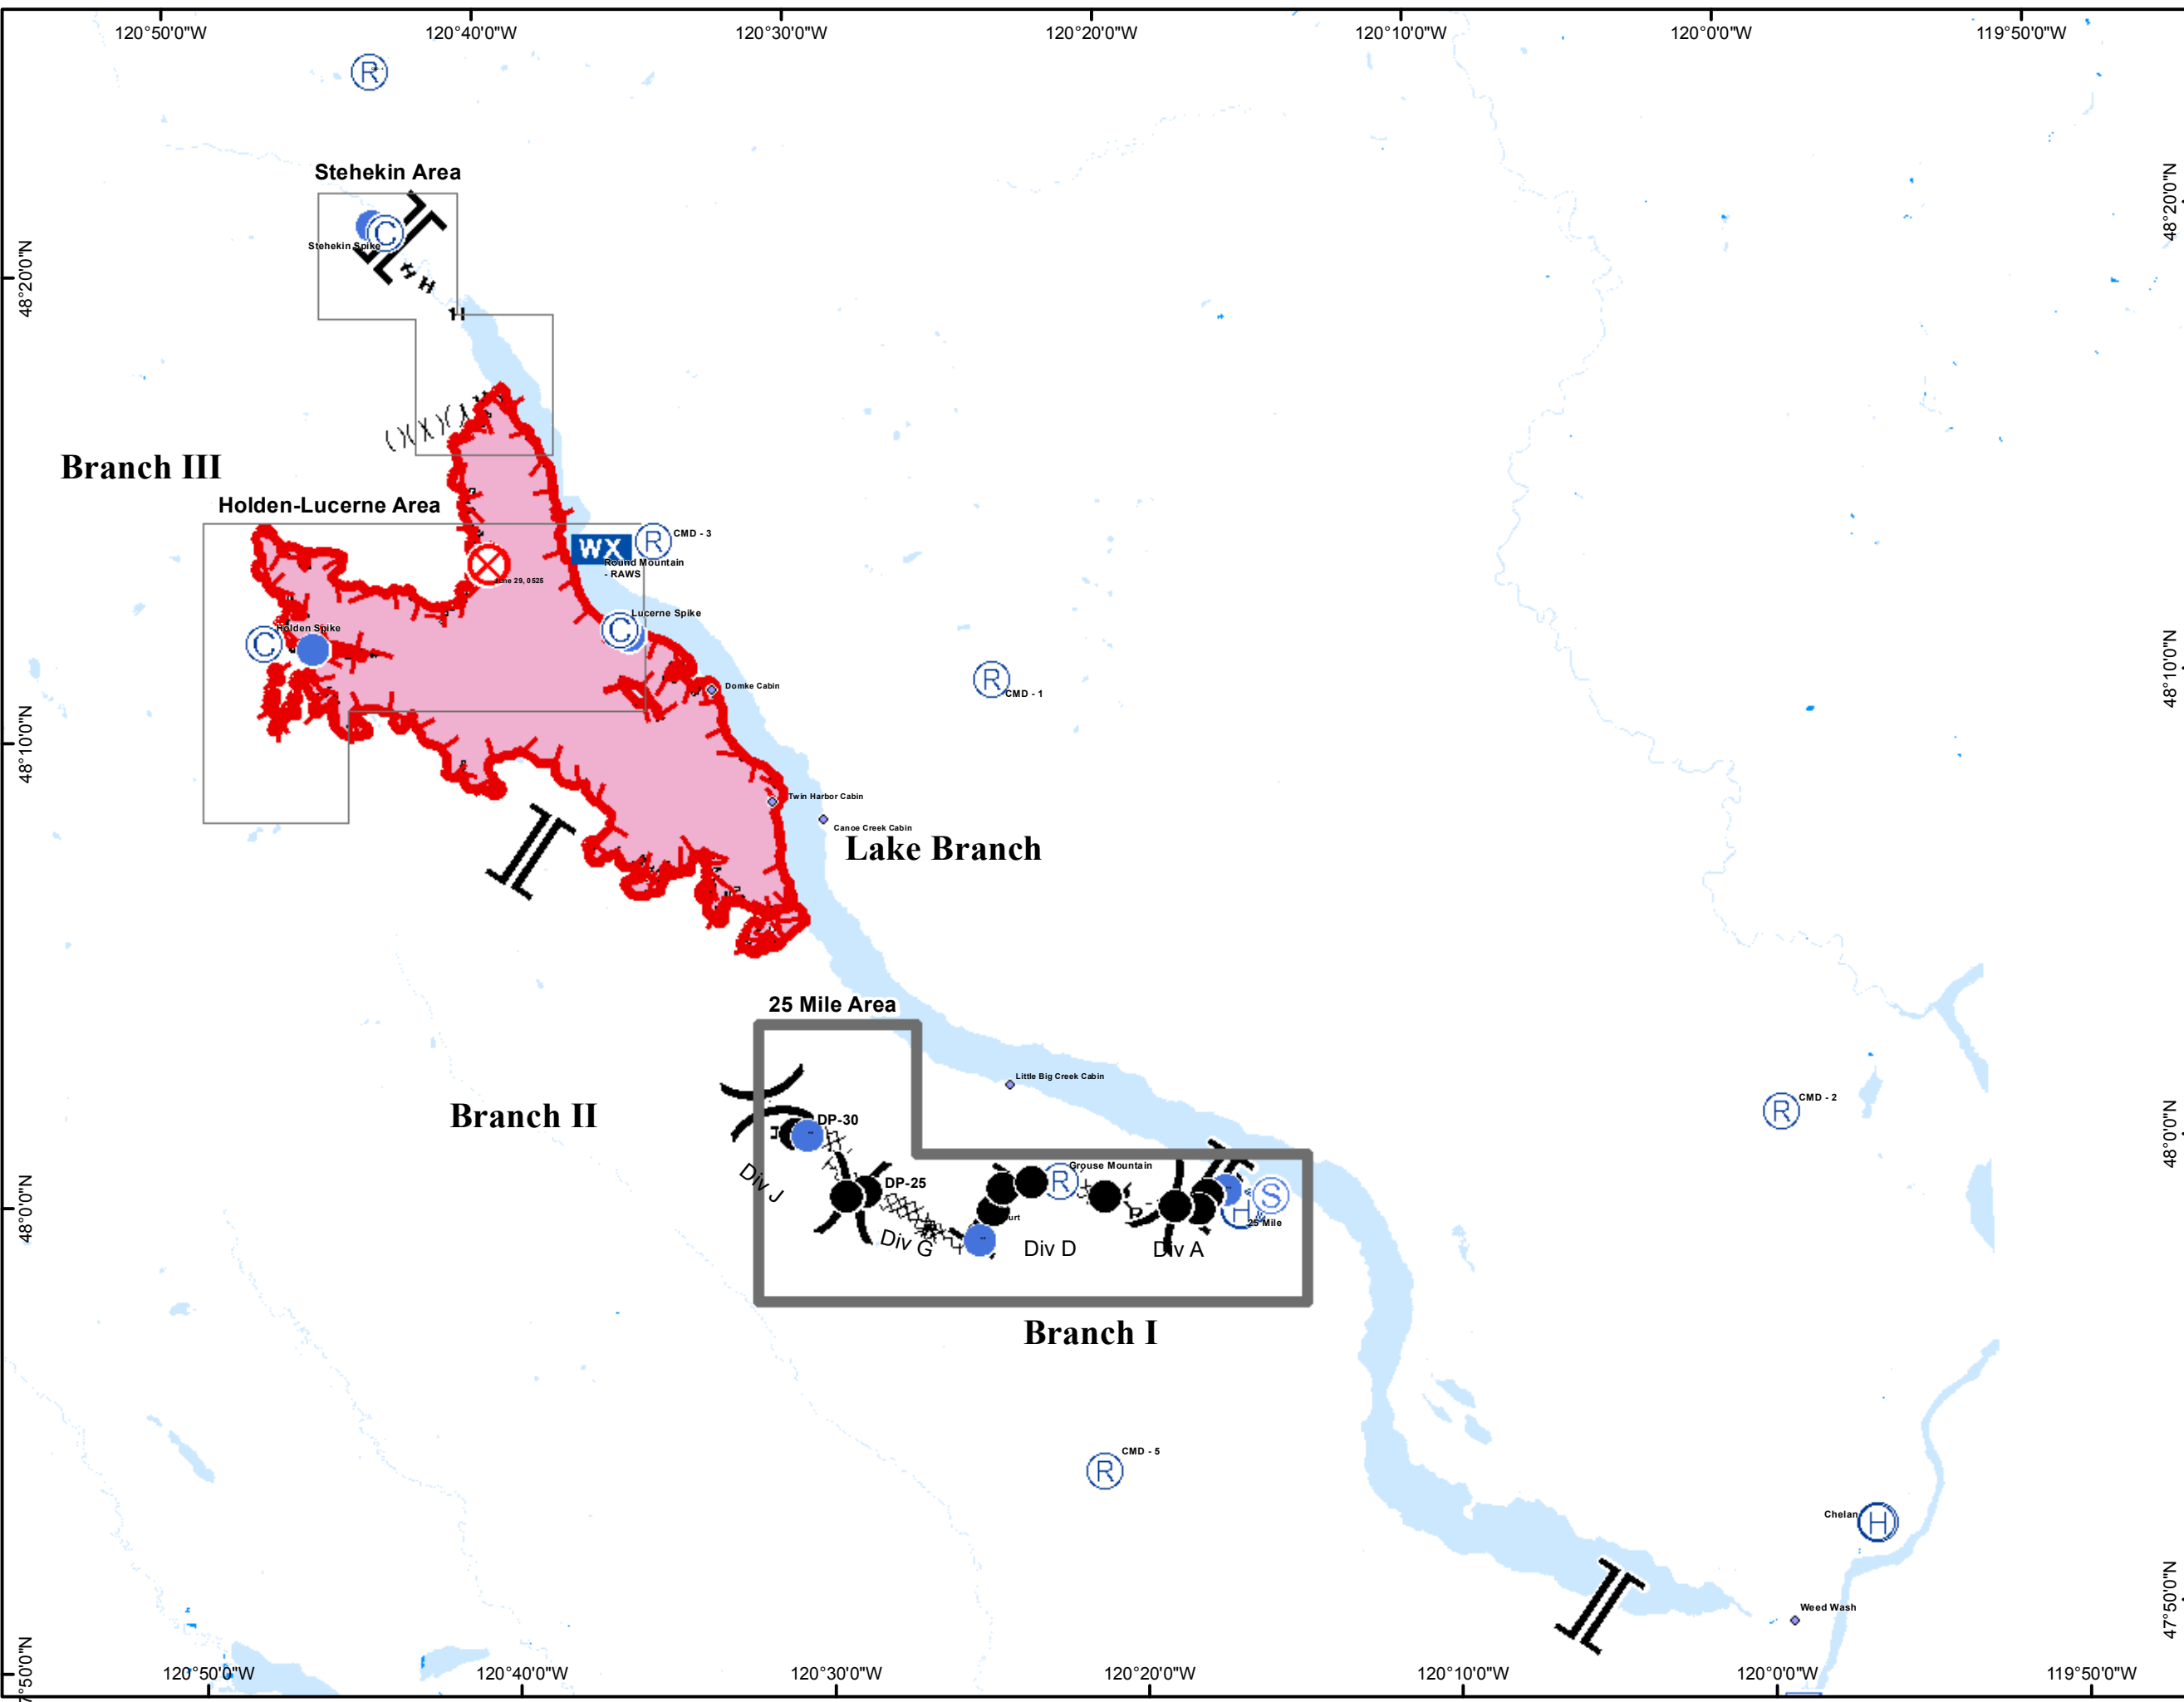

Wolverine Fire WA-OWF-000287 IAP Map August 13, 2015

0 1 2 4
Miles

25 Mile Area Map Packet

Perimeter as of
August 11, 2015 at 2035
37,010 acres

 25 Mile Area
 Other Index Areas

Wolverine Fire WA-OWF-000287 IAP Map August 13, 2015

0 0.25 0.5
Miles

25 Mile Area
Page 1 of 5

Perimeter as of
August 11, 2015 at 2035
37,010 acres

- Drop Point
- Helispot
-) Division

- XXXXX Completed Dozer Line
- H - H - Hand Line

Wolverine Fire WA-OWF-000287 IAP Map August 13, 2015

0 0.25 0.5
Miles

25 Mile Area
Page 2 of 5

Perimeter as of
August 11, 2015 at 2035
37,010 acres

- Drop Point
- ⌋ Division
- XXXXX Completed Dozer Line
- R - R - Road as Completed Line

N

Wolverine Fire WA-OWF-000287 IAP Map August 13, 2015

0 0.25 0.5
Miles

25 Mile Area
Page 3 of 5

Perimeter as of
August 11, 2015 at 2035
37,010 acres

- Drop Point
- Helispot
- Ⓡ Repeater
- Other
- || Branch

XXXXX Completed Dozer Line

H - H - Hand Line

R - R - Road as Completed Line