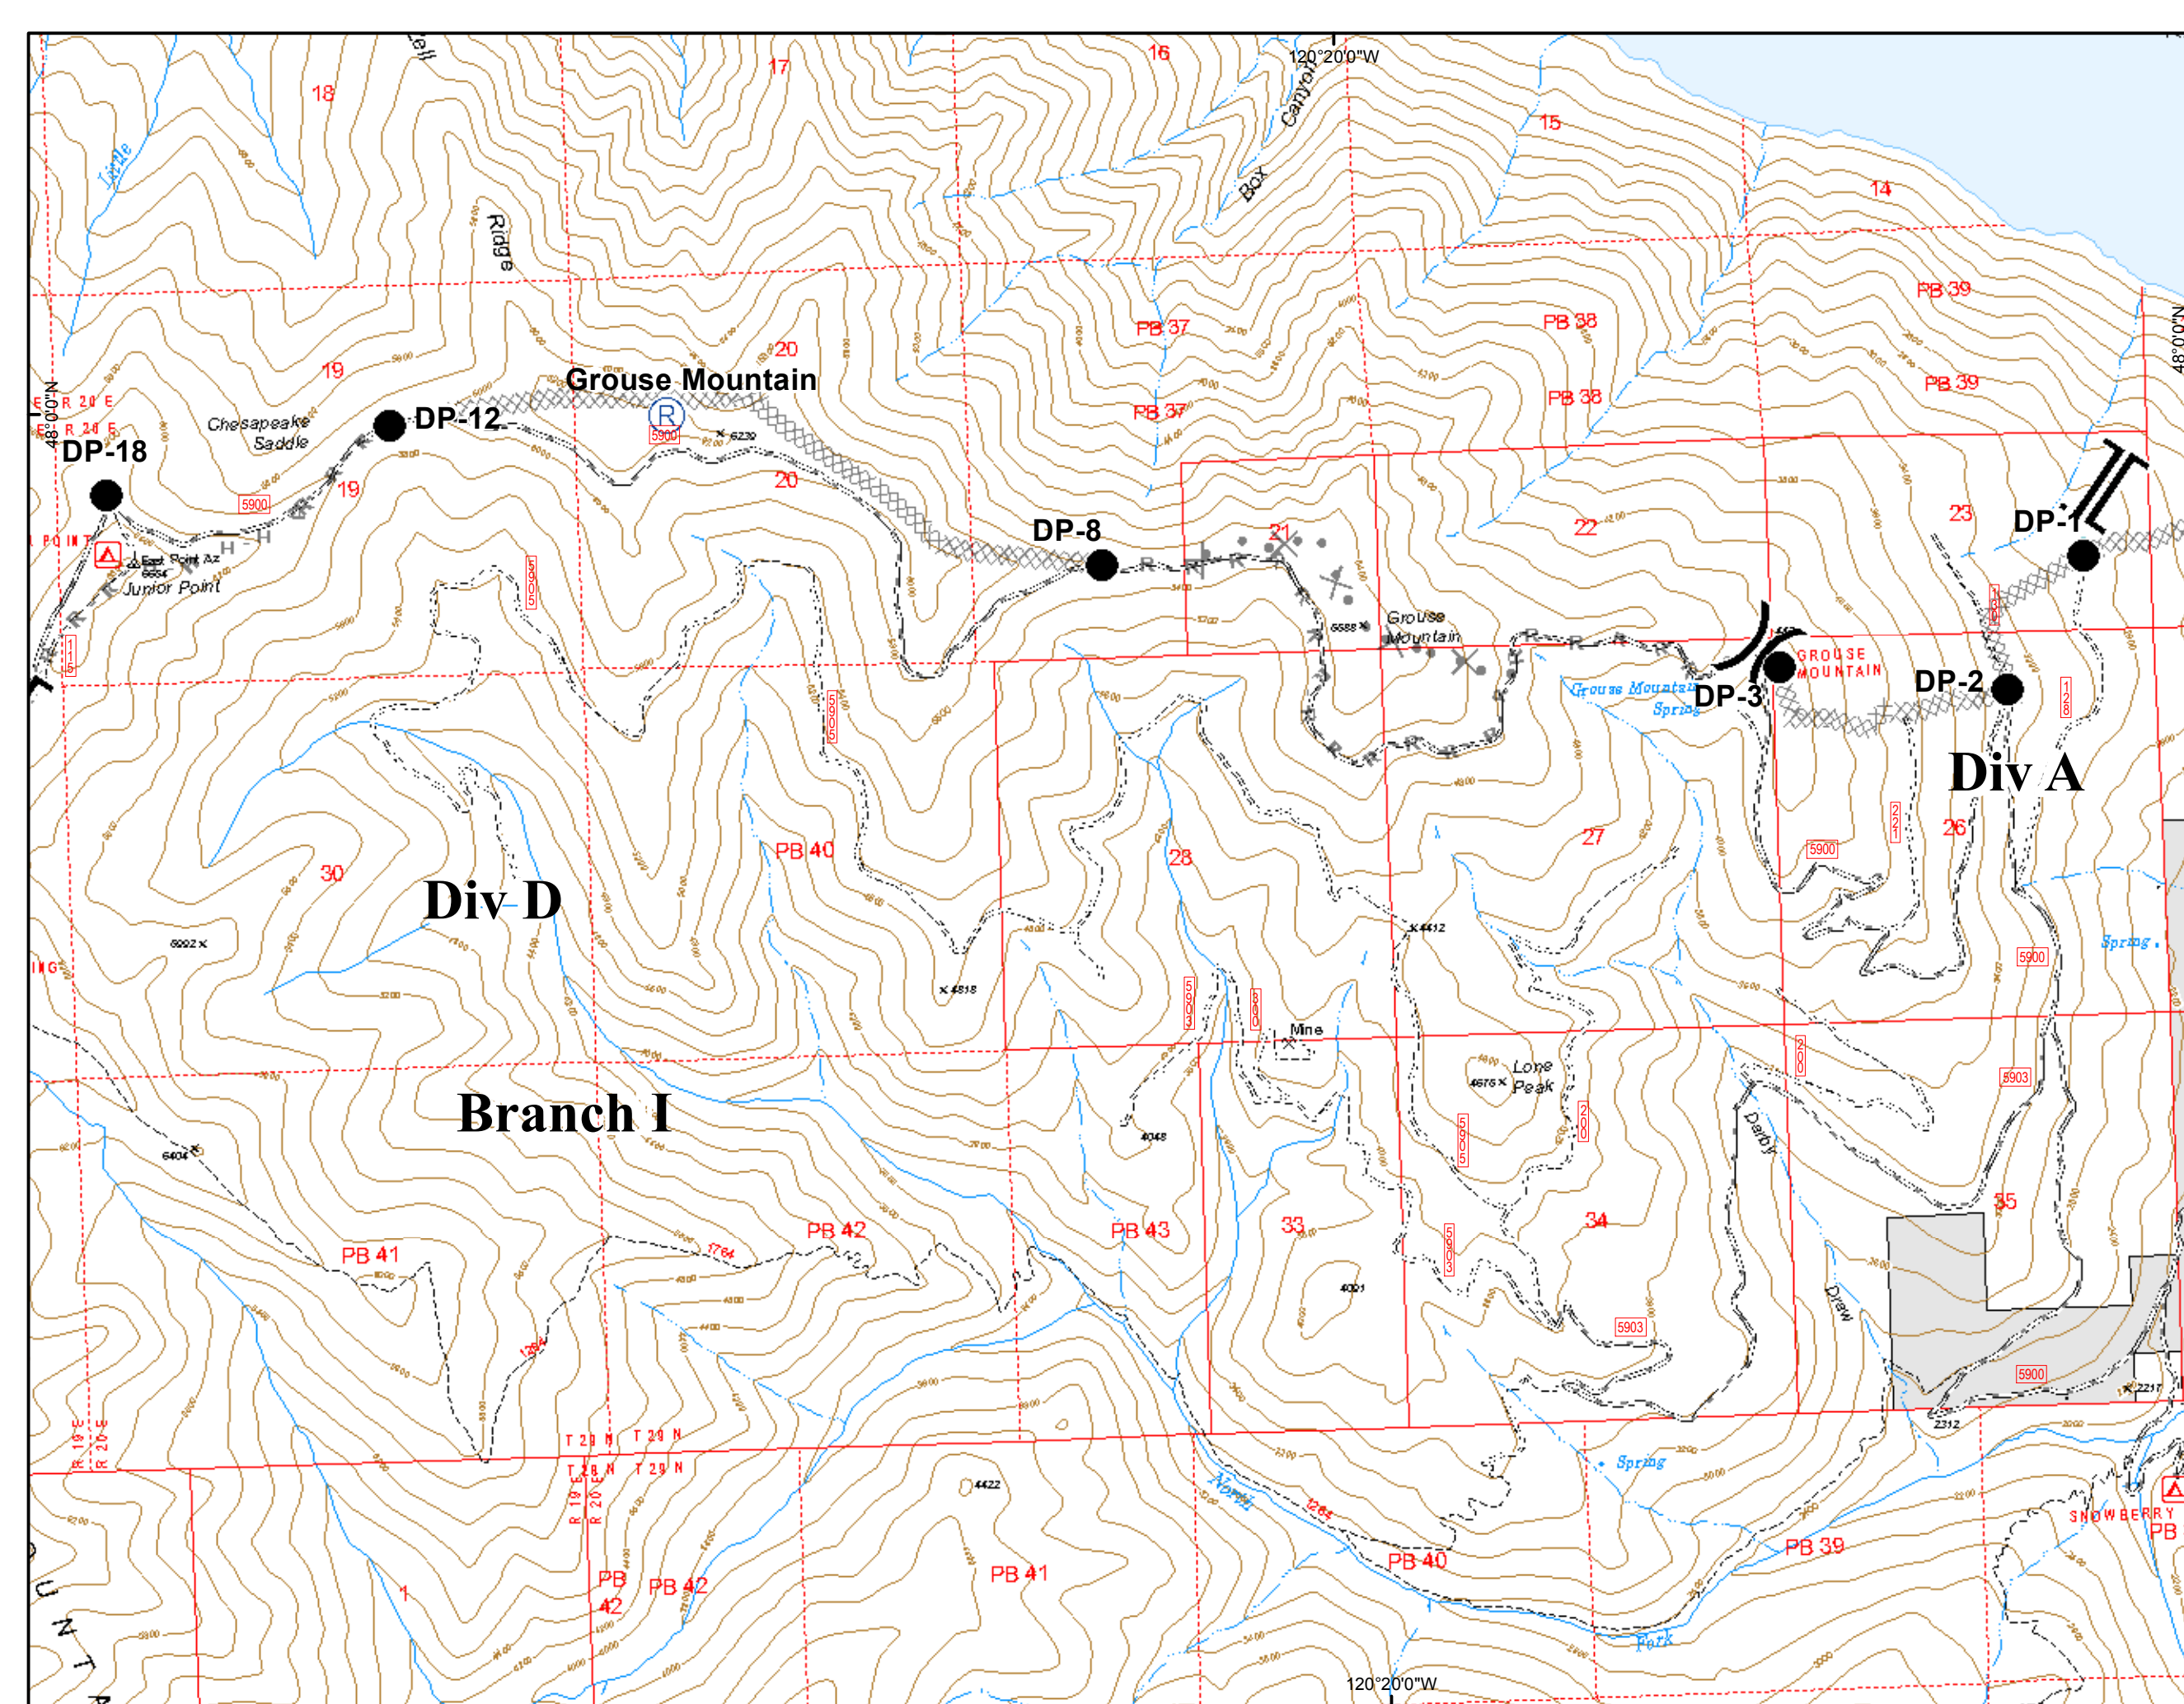

0 0.25 0.5
Miles

25 Mile Area
Page 2 of 5

Perimeter as of
August 11, 2015 at 2035
37,010 acres

- Drop Point
- ⌋ Division
- XXXXX Completed Dozer Line
- R - R - Road as Completed Line

N

Wolverine Fire WA-OWF-000287 IAP Map August 13, 2015

0 0.25 0.5
Miles

25 Mile Area
Page 3 of 5

Perimeter as of
August 11, 2015 at 2035
37,010 acres

- Drop Point
- Helispot
- Ⓡ Repeater
- Other
- || Branch

XXXXX Completed Dozer Line

H - H - Hand Line

R - R - Road as Completed Line

Wolverine Fire WA-OWF-000287 IAP Map August 13, 2015

0 0.25 0.5
Miles

25 Mile Area
Page 4 of 5

Perimeter as of
August 11, 2015 at 2035
37,010 acres

● Drop Point

Ⓡ Repeater

) Division

|| Branch

XXXXX Completed Dozer Line

H - H - Hand Line

R - R - Road as Completed Line

⊗ • Proposed Dozer Line

Wolverine Fire WA-OWF-000287 IAP Map August 13, 2015

0 0.25 0.5
Miles

25 Mile Area
Page 5 of 5

Perimeter as of
August 11, 2015 at 2035
37,010 acres