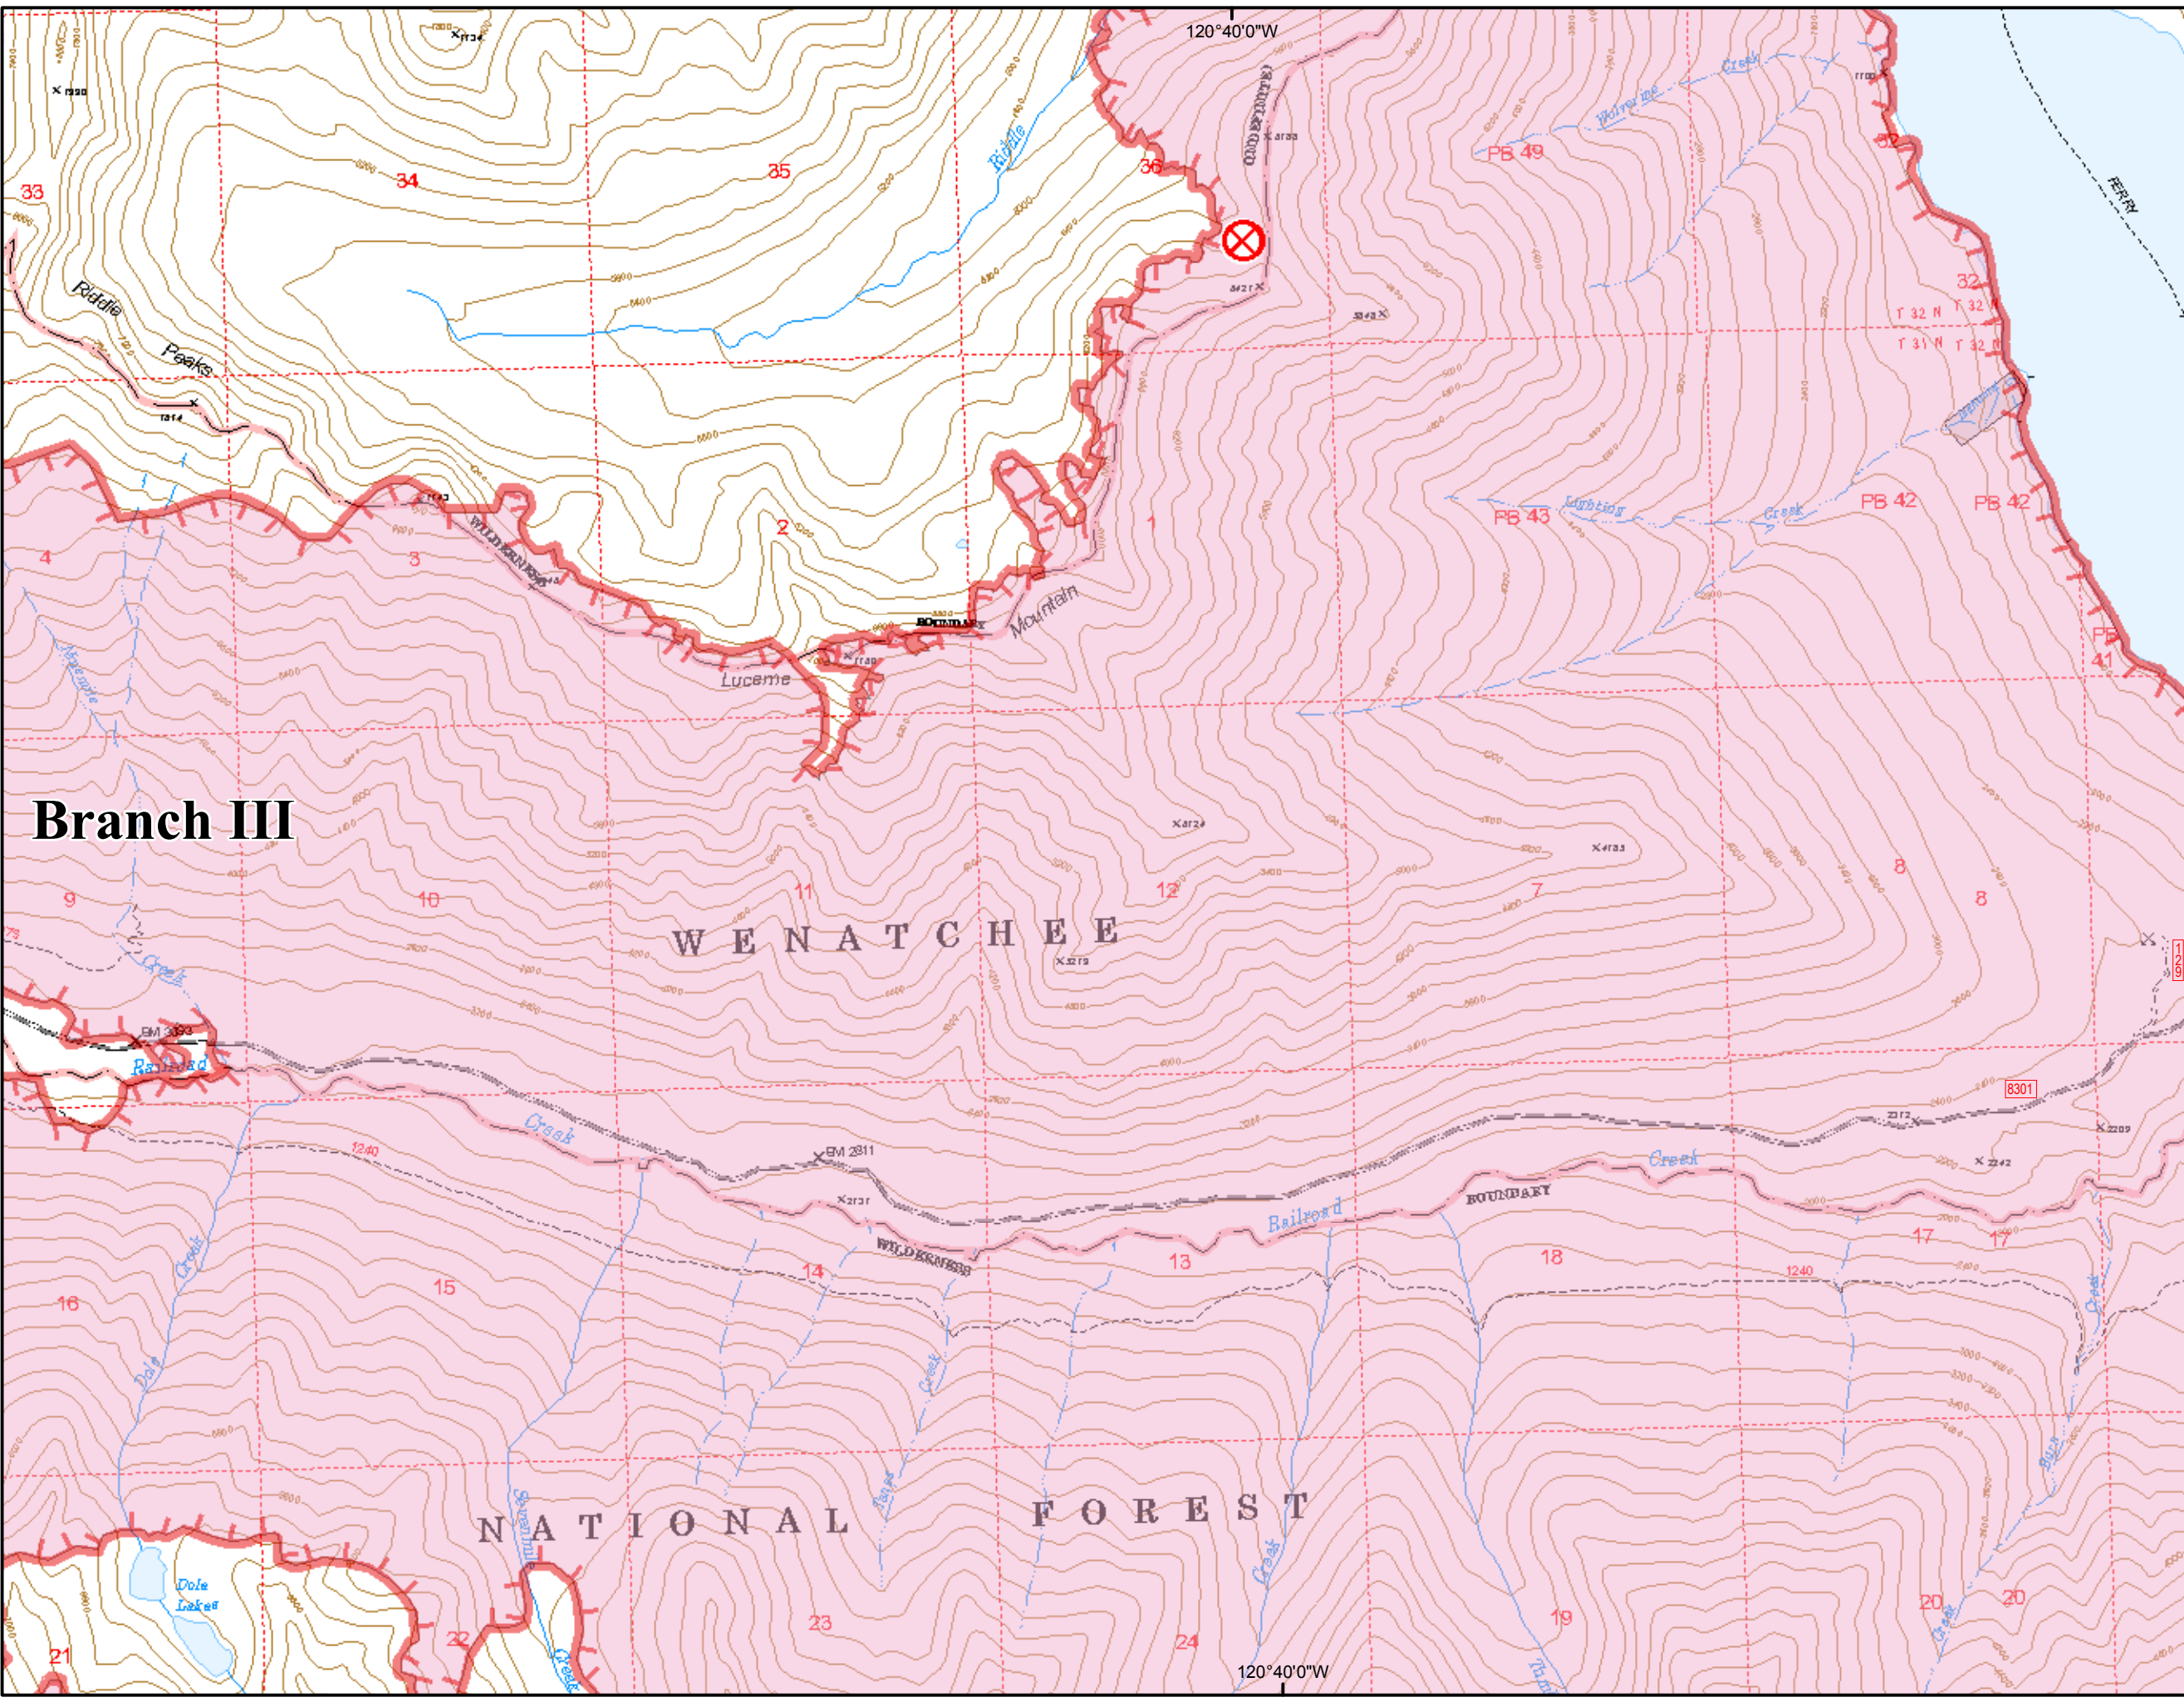

Wolverine Fire WA-OWF-000287 IAP Map August 13, 2015

0 0.25 0.5 Miles

Holden-Lucerne Area Page 2 of 5

Perimeter as of
August 11, 2015 at 2035
37,010 acres

- Ⓒ Camp
- ⊗ Fire Origin
- Helispot
- ▬▬▬ Uncontrolled Fire Edge
- H - H - Hand Line
- R - R - Road as Completed Line
- Fire Area

Branch III

WENATCHEE

GLACIER PEAK WILDERNESS

Wolverine Fire WA-OWF-000287 IAP Map August 13, 2015

0 0.25 0.5
Miles

Holden-Lucerne Area Page 3 of 5

Perimeter as of
August 11, 2015 at 2035
37,010 acres

Branch III

- Fire Origin
- Uncontrolled Fire Edge
- Fire Area

N
JAC 8/12/15 2100

Wolverine Fire WA-OWF-000287 IAP Map August 13, 2015

0 0.25 0.5 Miles

Holden-Lucerne Area Page 4 of 5

Perimeter as of
August 11, 2015 at 2035
37,010 acres

Perimeter as of
August 11, 2015 at 2035
37,010 acres

- Helispot
- ▬▬▬ Uncontrolled Fire Edge
- - - Road as Completed Line
- Fire Area