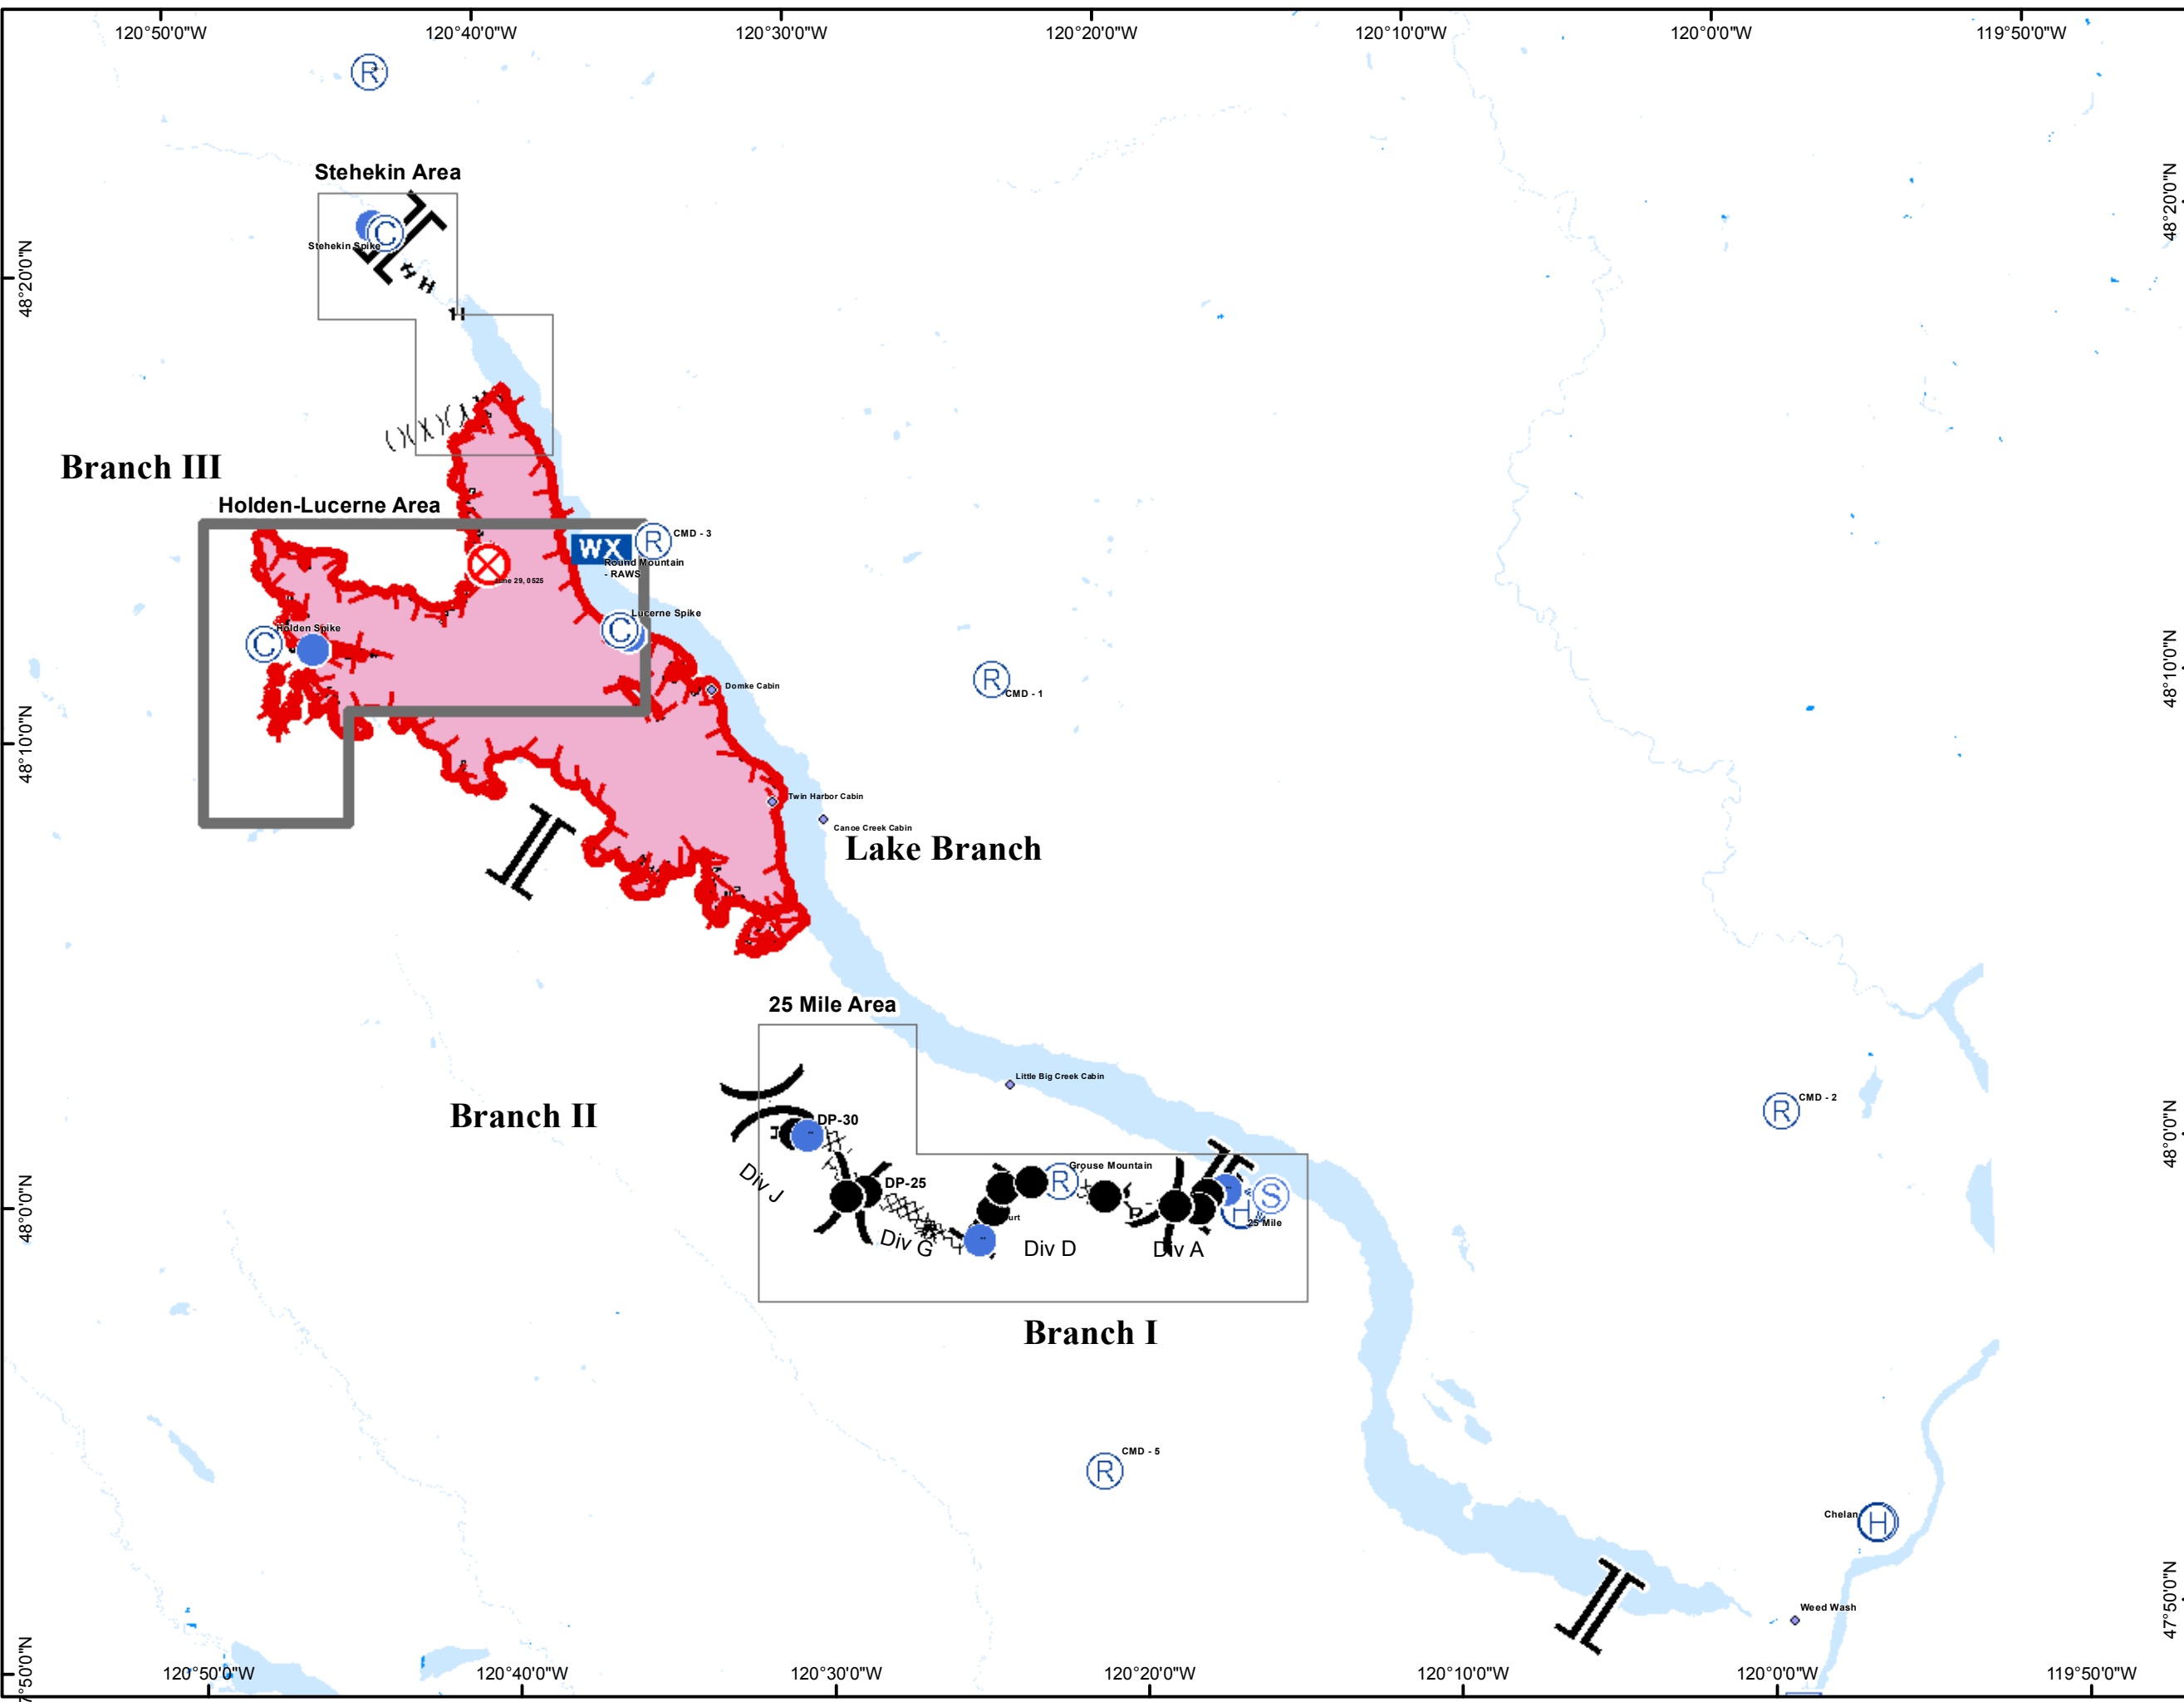

Wolverine Fire WA-OWF-000287 IAP Map August 13, 2015

Holden-Lucerne Area Map Packet

Perimeter as of
August 11, 2015 at 2035
37,010 acres

- Holden-Lucerne Area
- Other Index Areas

Wolverine Fire WA-OWF-000287 IAP Map August 13, 2015

0 0.25 0.5
Miles

Holden-Lucerne Area Page 1 of 5

Perimeter as of
August 11, 2015 at 2035
37,010 acres

- Ⓒ Camp
- Helispot
- ▬▬▬ Uncontrolled Fire Edge
- H - H - Hand Line
- R - R - Road as Completed Line
- Fire Area

Wolverine Fire WA-OWF-000287 IAP Map August 13, 2015

0 0.25 0.5 Miles

Holden-Lucerne Area Page 2 of 5

Perimeter as of
August 11, 2015 at 2035
37,010 acres

- Ⓒ Camp
- ⊗ Fire Origin
- Helispot
- ▬▬▬ Uncontrolled Fire Edge
- H - H - Hand Line
- R - R - Road as Completed Line
- Fire Area

Perimeter as of
August 11, 2015 at 2035
37,010 acres

- Helispot
- ▬▬▬ Uncontrolled Fire Edge
- - - Road as Completed Line
- Fire Area