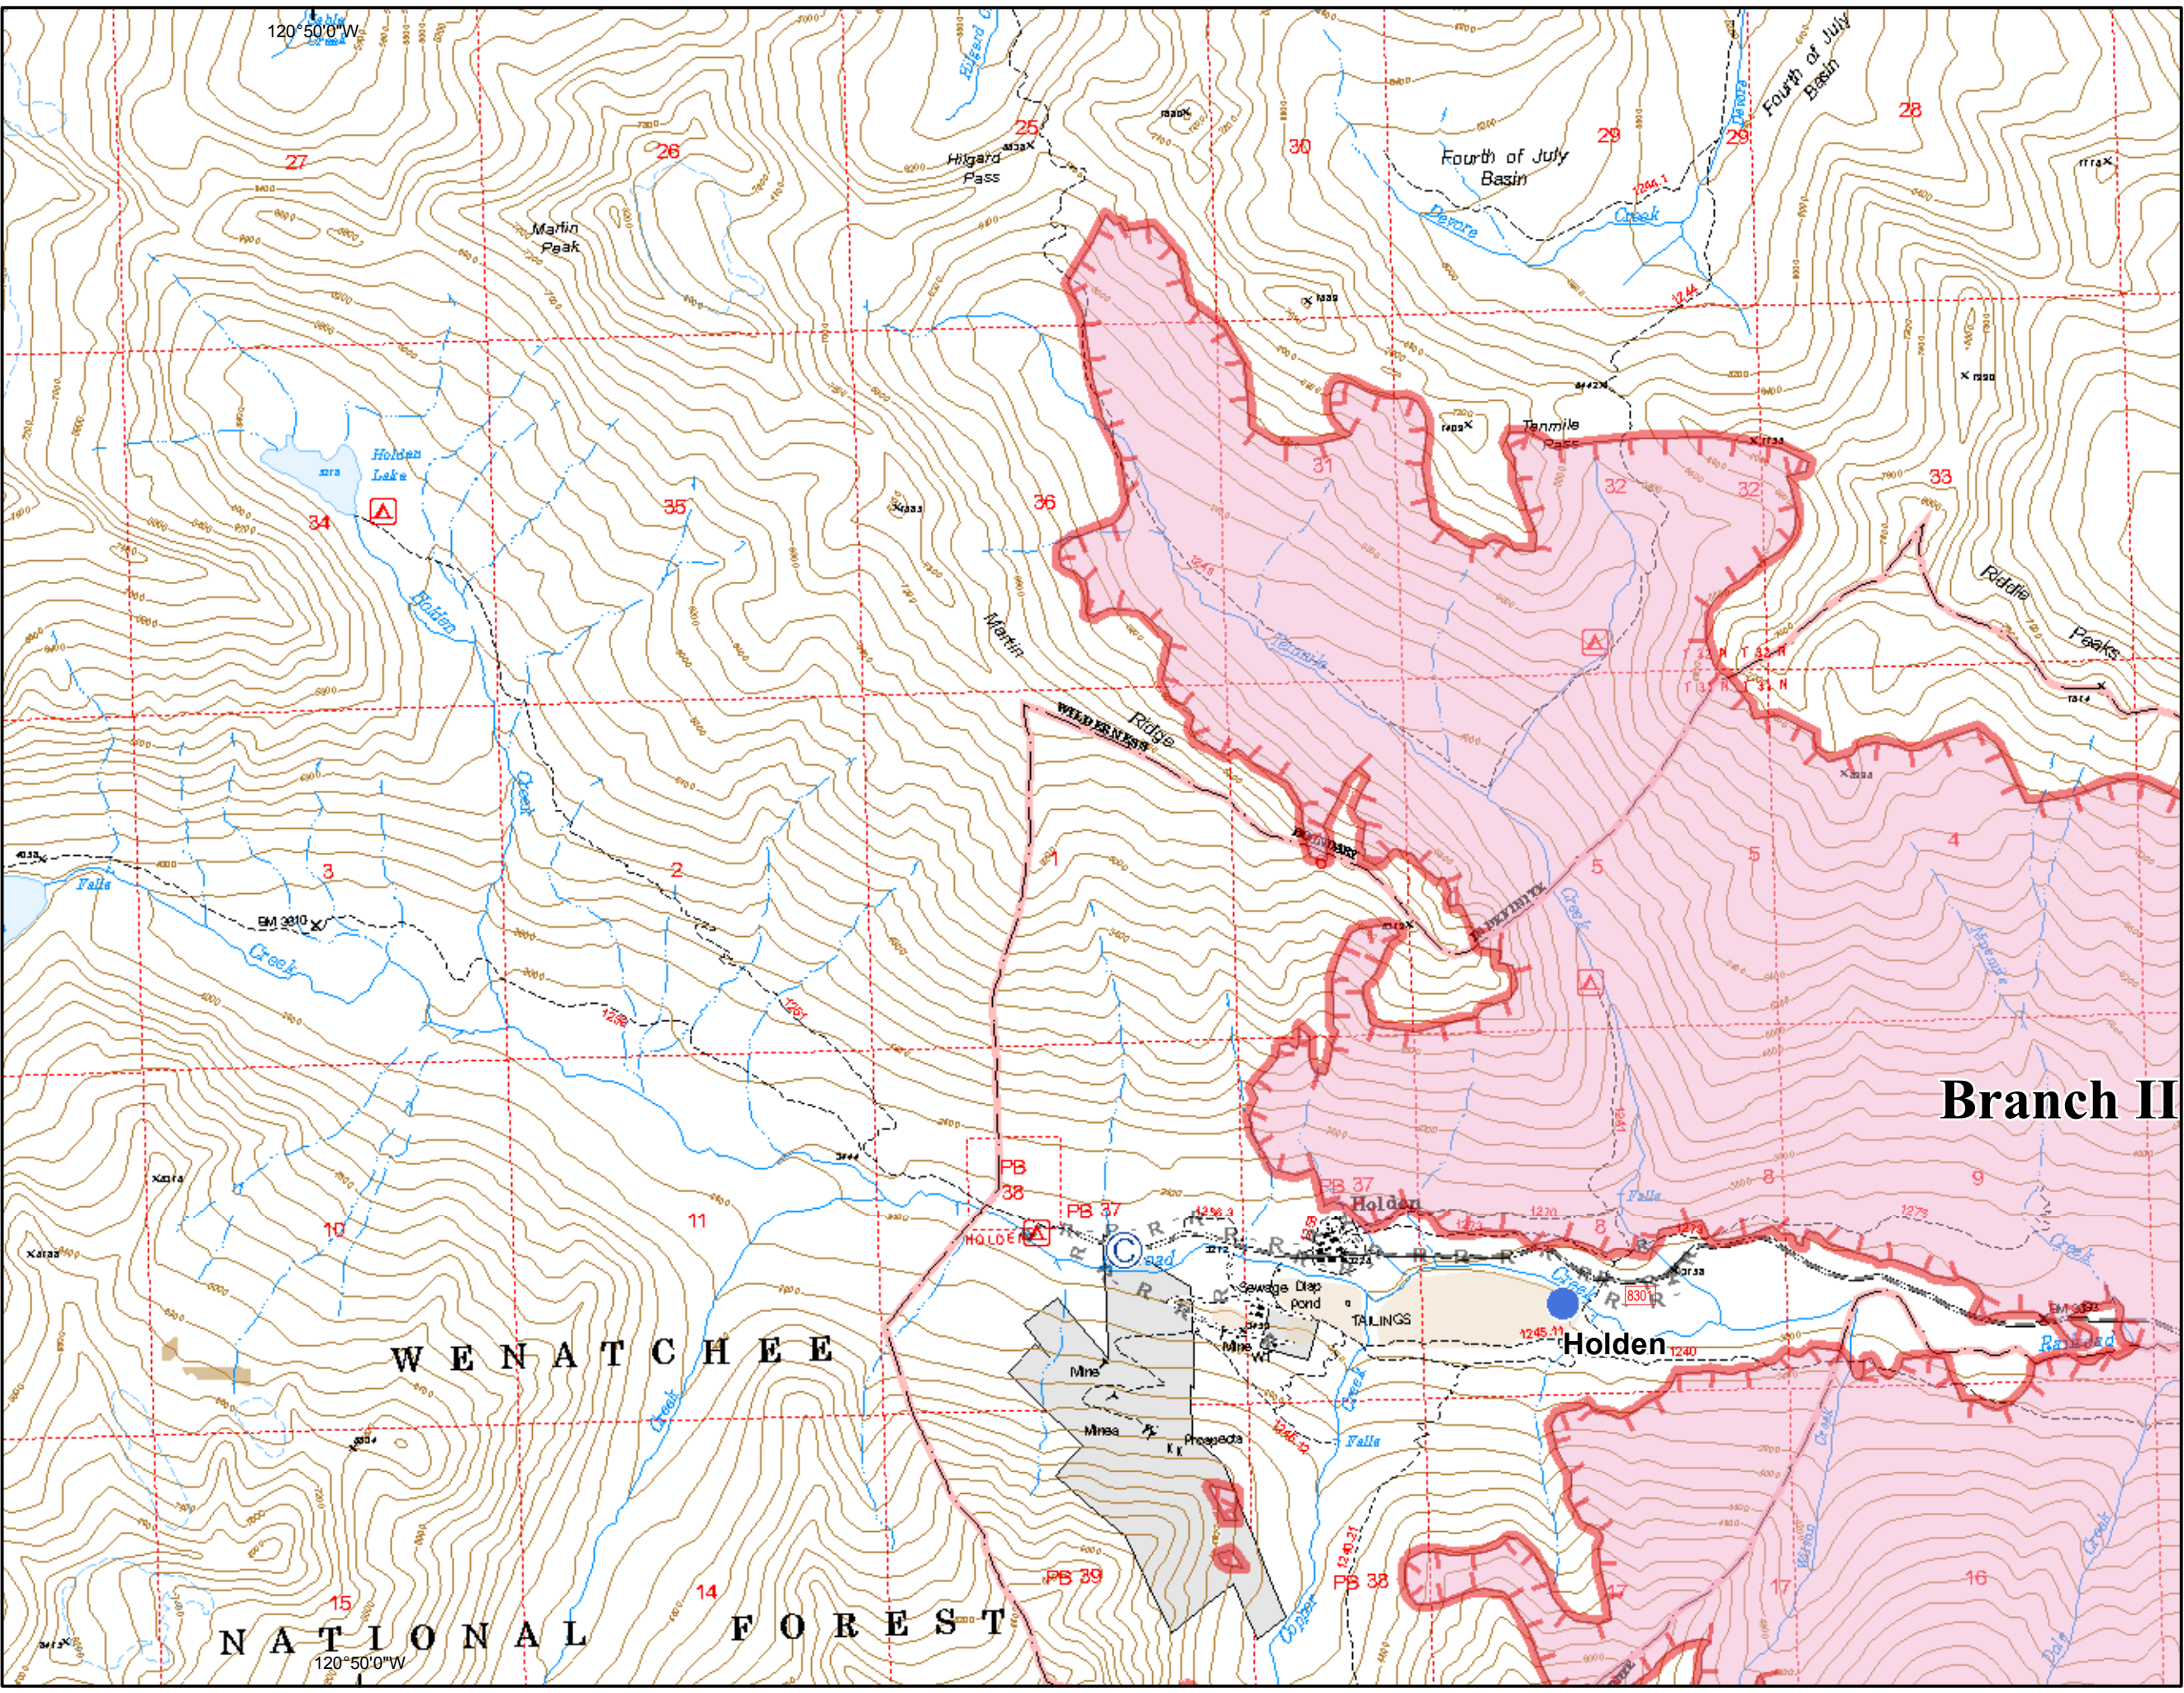

Wolverine Fire WA-OWF-000287 IAP Map August 13, 2015

Holden-Lucerne Area Map Packet

Perimeter as of
August 11, 2015 at 2035
37,010 acres

- Holden-Lucerne Area
- Other Index Areas

Wolverine Fire WA-OWF-000287 IAP Map August 13, 2015

0 0.25 0.5
Miles

Holden-Lucerne Area Page 1 of 5

Perimeter as of
August 11, 2015 at 2035
37,010 acres

- Ⓒ Camp
- Helispot
- ▬▬▬ Uncontrolled Fire Edge
- H - H - Hand Line
- R - R - Road as Completed Line
- Fire Area

Wolverine Fire WA-OWF-000287 IAP Map August 13, 2015

0 0.25 0.5 Miles

Holden-Lucerne Area Page 2 of 5

Perimeter as of
August 11, 2015 at 2035
37,010 acres

- Ⓒ Camp
- ⊗ Fire Origin
- Helispot
- ▬▬▬ Uncontrolled Fire Edge
- H - H - Hand Line
- R - R - Road as Completed Line
- Fire Area

Perimeter as of
August 11, 2015 at 2035
37,010 acres

- Helispot
- ▬▬▬ Uncontrolled Fire Edge
- - - Road as Completed Line
- Fire Area