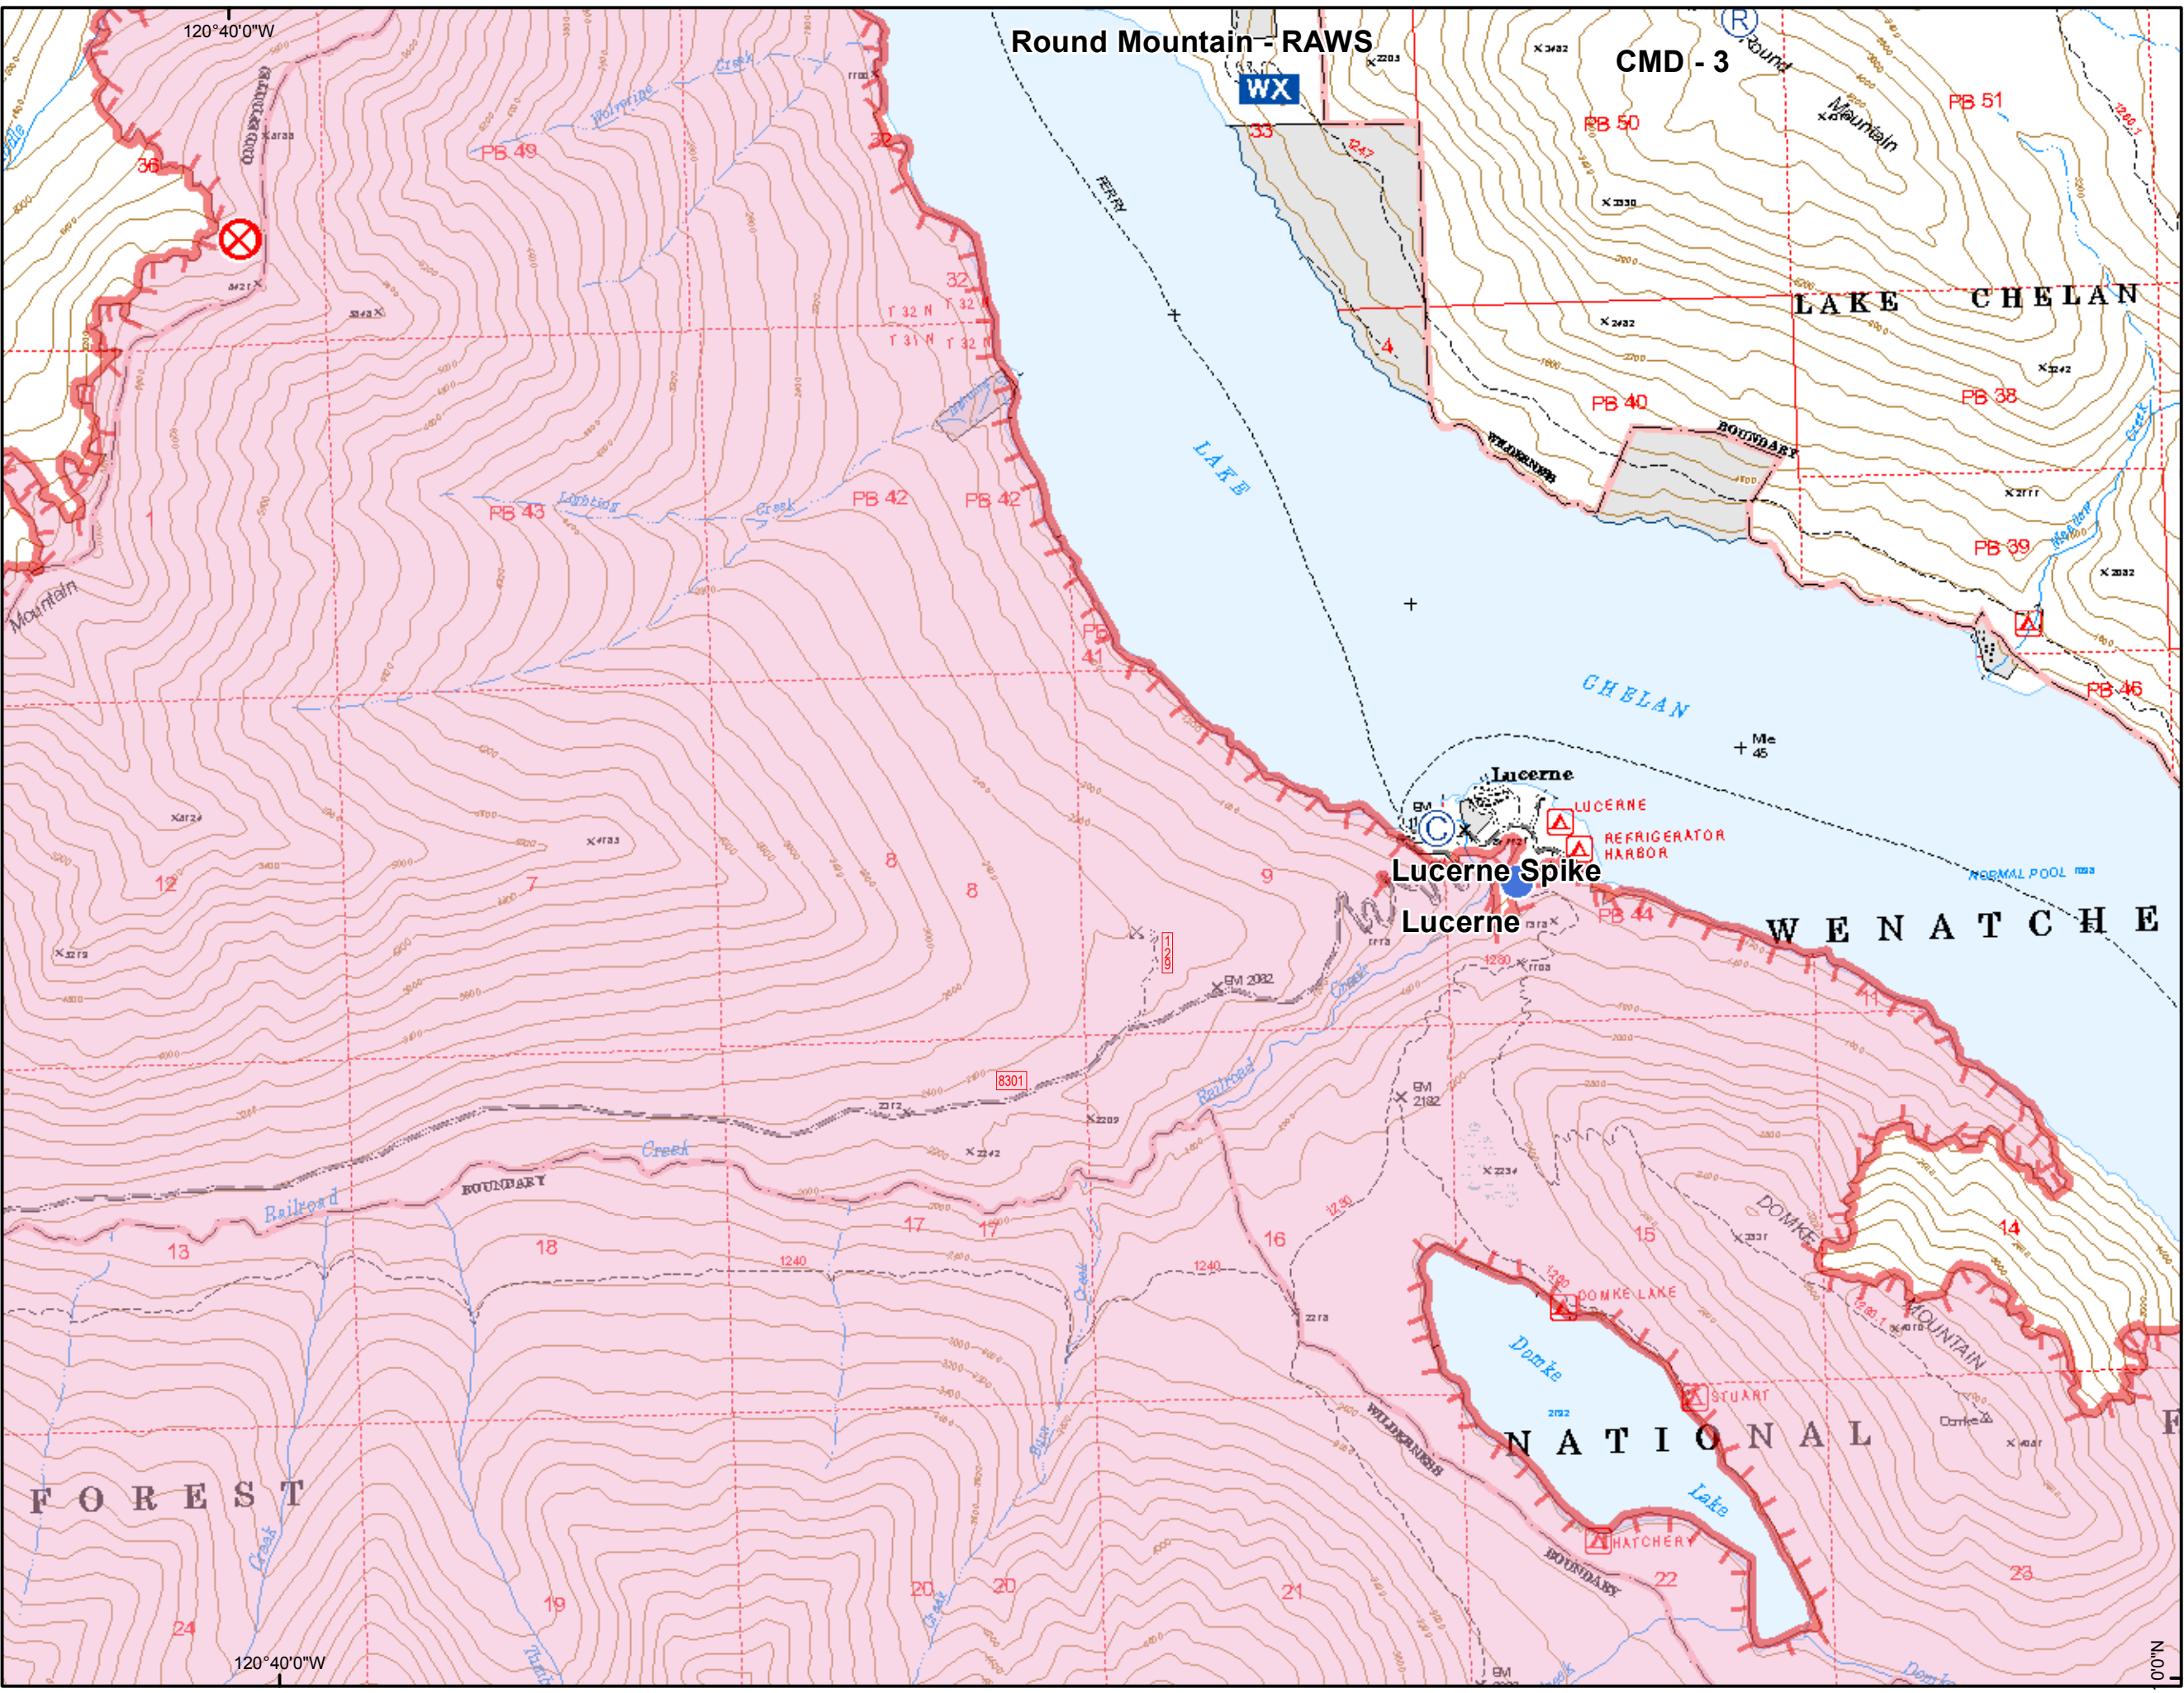

Wolverine Fire WA-OWF-000287 IAP Map August 13, 2015

0 0.25 0.5 Miles

Holden-Lucerne Area Page 2 of 5

Perimeter as of
August 11, 2015 at 2035
37,010 acres

- Ⓒ Camp
- ⊗ Fire Origin
- Helispot
- ▬▬▬ Uncontrolled Fire Edge
- H - H - Hand Line
- R - R - Road as Completed Line
- Fire Area

- Fire Origin
- Uncontrolled Fire Edge
- Fire Area

N
JAC 8/12/15 2100

Wolverine Fire WA-OWF-000287 IAP Map August 13, 2015

0 0.25 0.5 Miles

Holden-Lucerne Area Page 4 of 5

Perimeter as of
August 11, 2015 at 2035
37,010 acres

-  Camp
-  Fire Origin
-  Helispot
-  Mobile Weather Unit
-  Repeater
-  Uncontrolled Fire Edge
-  Fire Area

Wolverine Fire WA-OWF-000287 IAP Map August 13, 2015

0 0.25 0.5 Miles

Holden-Lucerne Area Page 5 of 5

Perimeter as of
August 11, 2015 at 2035
37,010 acres

- Helispot
- ▬▬▬ Uncontrolled Fire Edge
- - - Road as Completed Line
- Fire Area