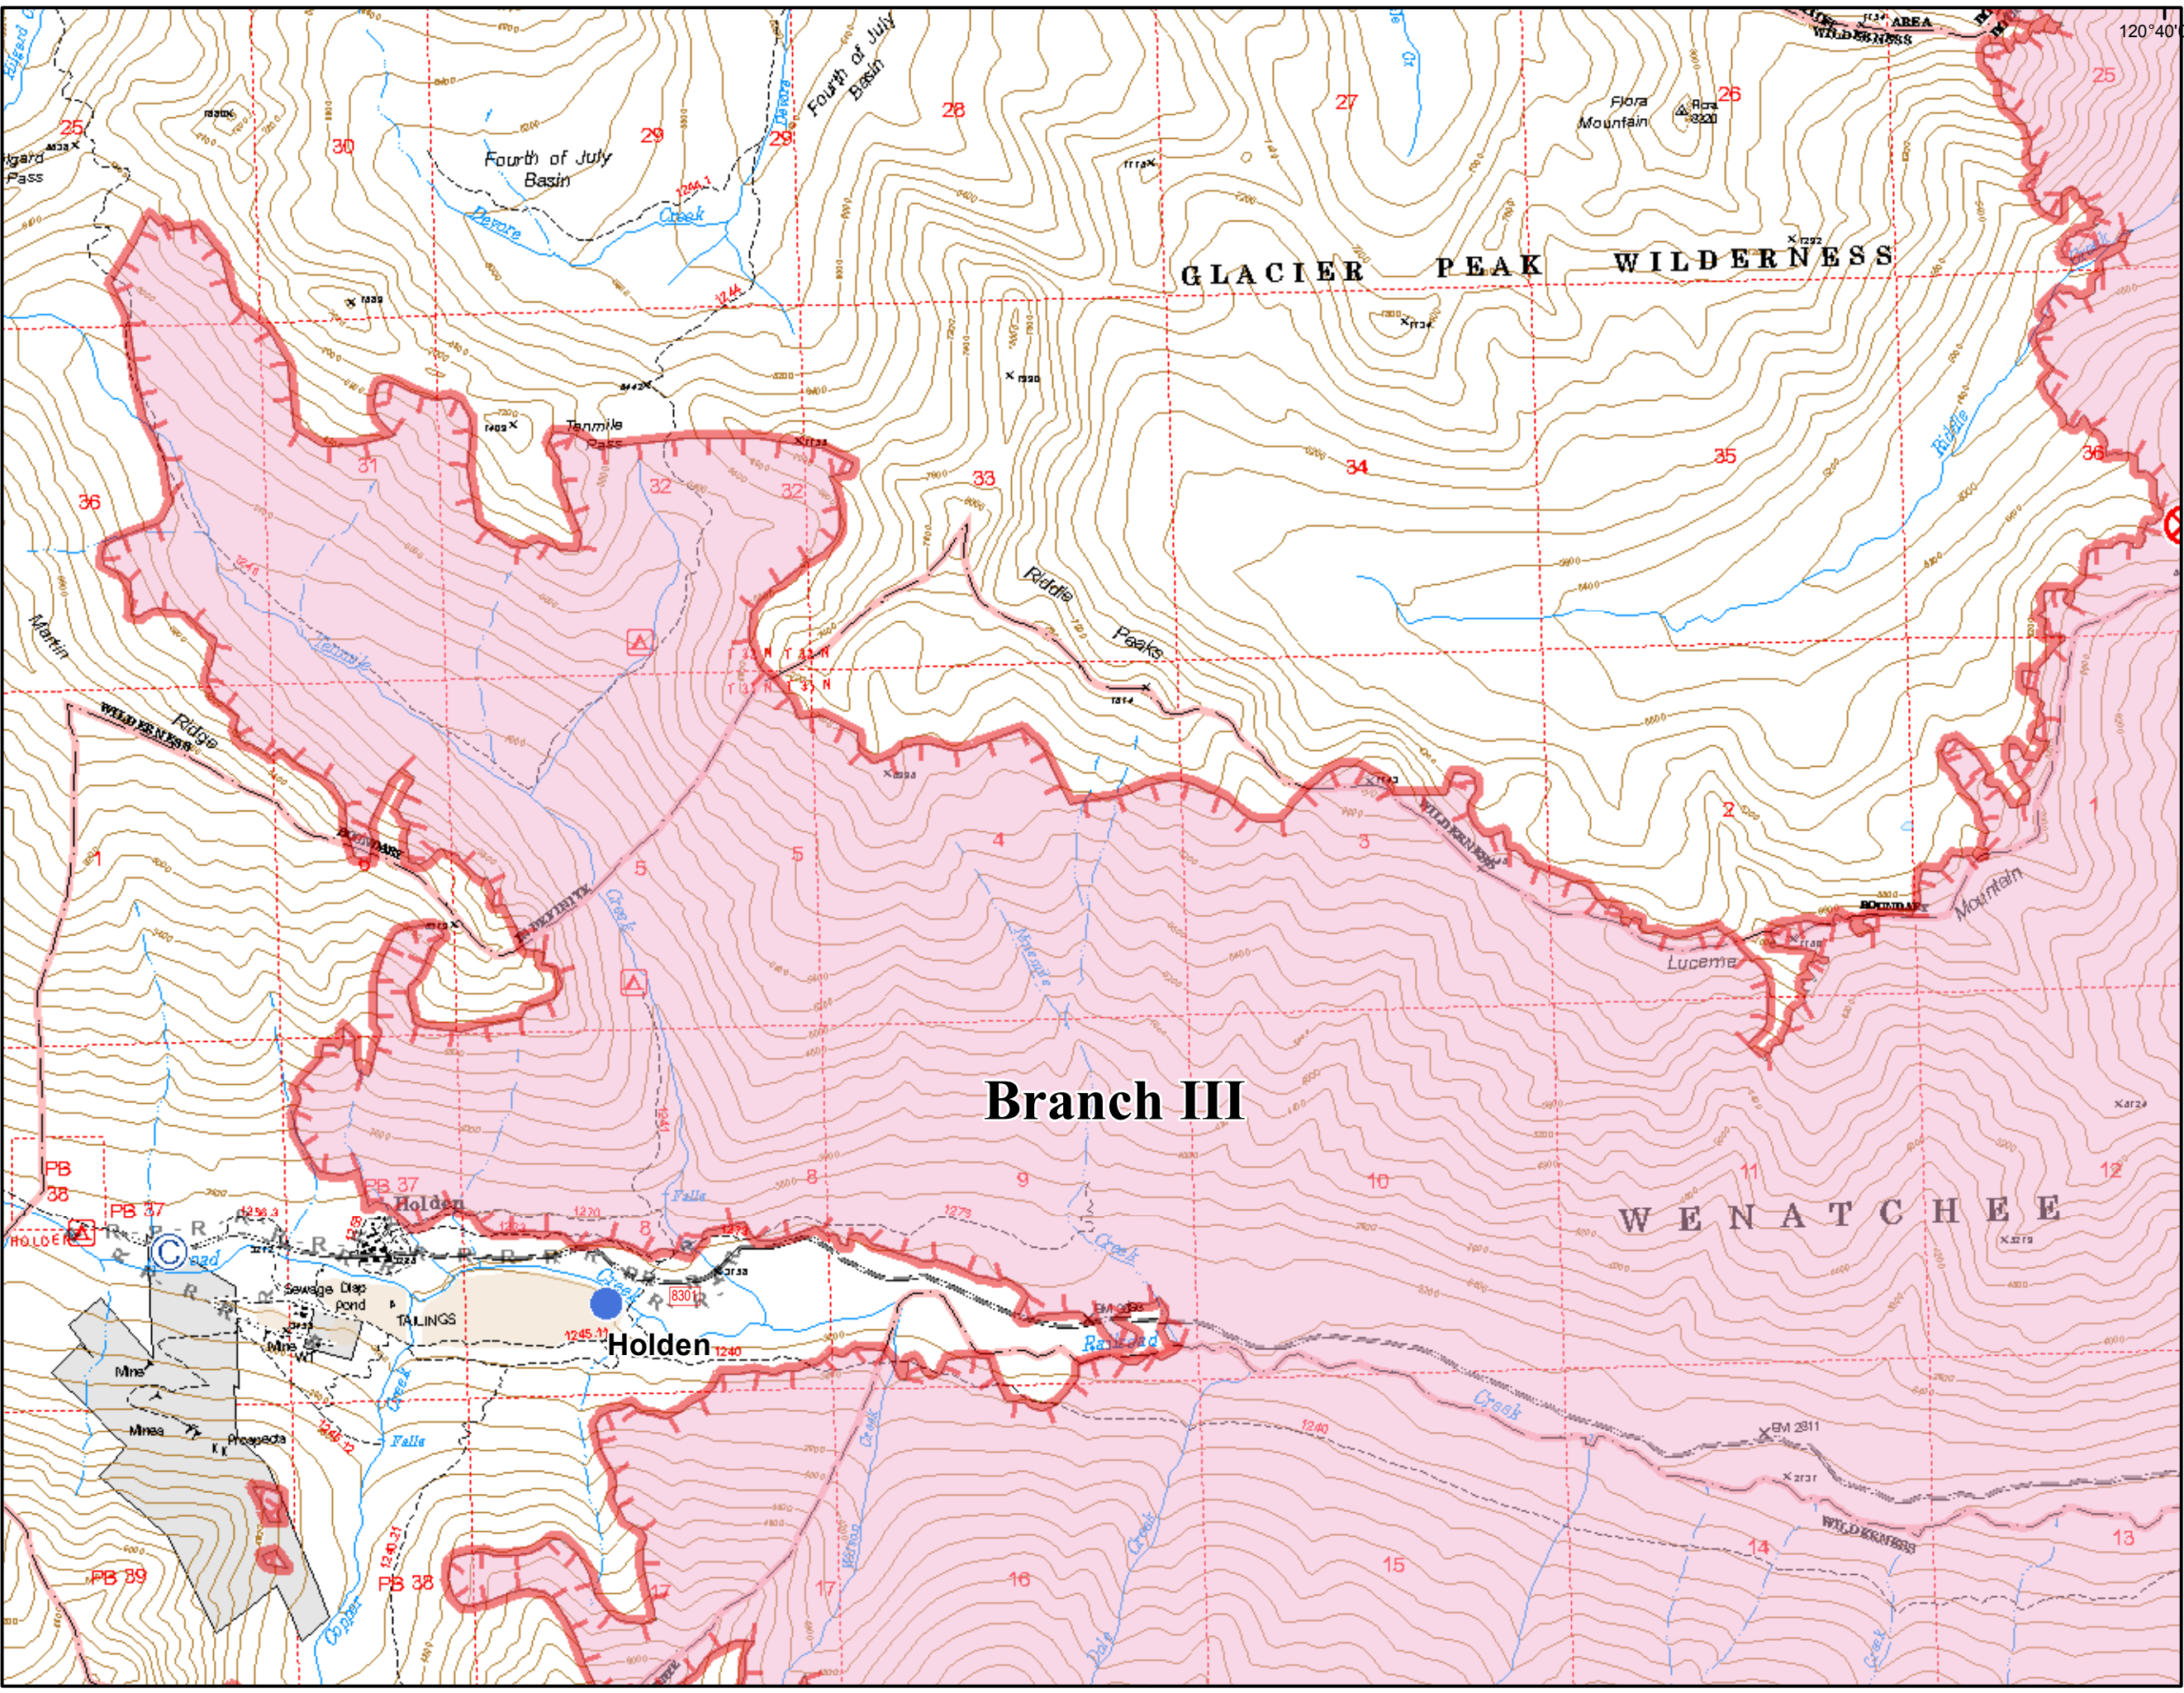

Wolverine Fire WA-OWF-000287 IAP Map August 13, 2015

Holden-Lucerne Area Map Packet

Perimeter as of
August 11, 2015 at 2035
37,010 acres

- Holden-Lucerne Area
- Other Index Areas

Wolverine Fire WA-OWF-000287 IAP Map August 13, 2015

0 0.25 0.5
Miles

Holden-Lucerne Area Page 1 of 5

Perimeter as of
August 11, 2015 at 2035
37,010 acres

- Ⓒ Camp
- Helispot
- ▬▬▬ Uncontrolled Fire Edge
- H - H - Hand Line
- R - R - Road as Completed Line
- Fire Area

Wolverine Fire WA-OWF-000287 IAP Map August 13, 2015

0 0.25 0.5 Miles

Holden-Lucerne Area Page 2 of 5

Perimeter as of
August 11, 2015 at 2035
37,010 acres

- Ⓒ Camp
- ⊗ Fire Origin
- Helispot
- ▬▬▬ Uncontrolled Fire Edge
- H - H - Hand Line
- R - R - Road as Completed Line
- Fire Area

- Fire Origin
- Uncontrolled Fire Edge
- Fire Area

N
JAC 8/12/15 2100

Wolverine Fire WA-OWF-000287 IAP Map August 13, 2015

0 0.25 0.5 Miles

Holden-Lucerne Area Page 4 of 5

Perimeter as of
August 11, 2015 at 2035
37,010 acres