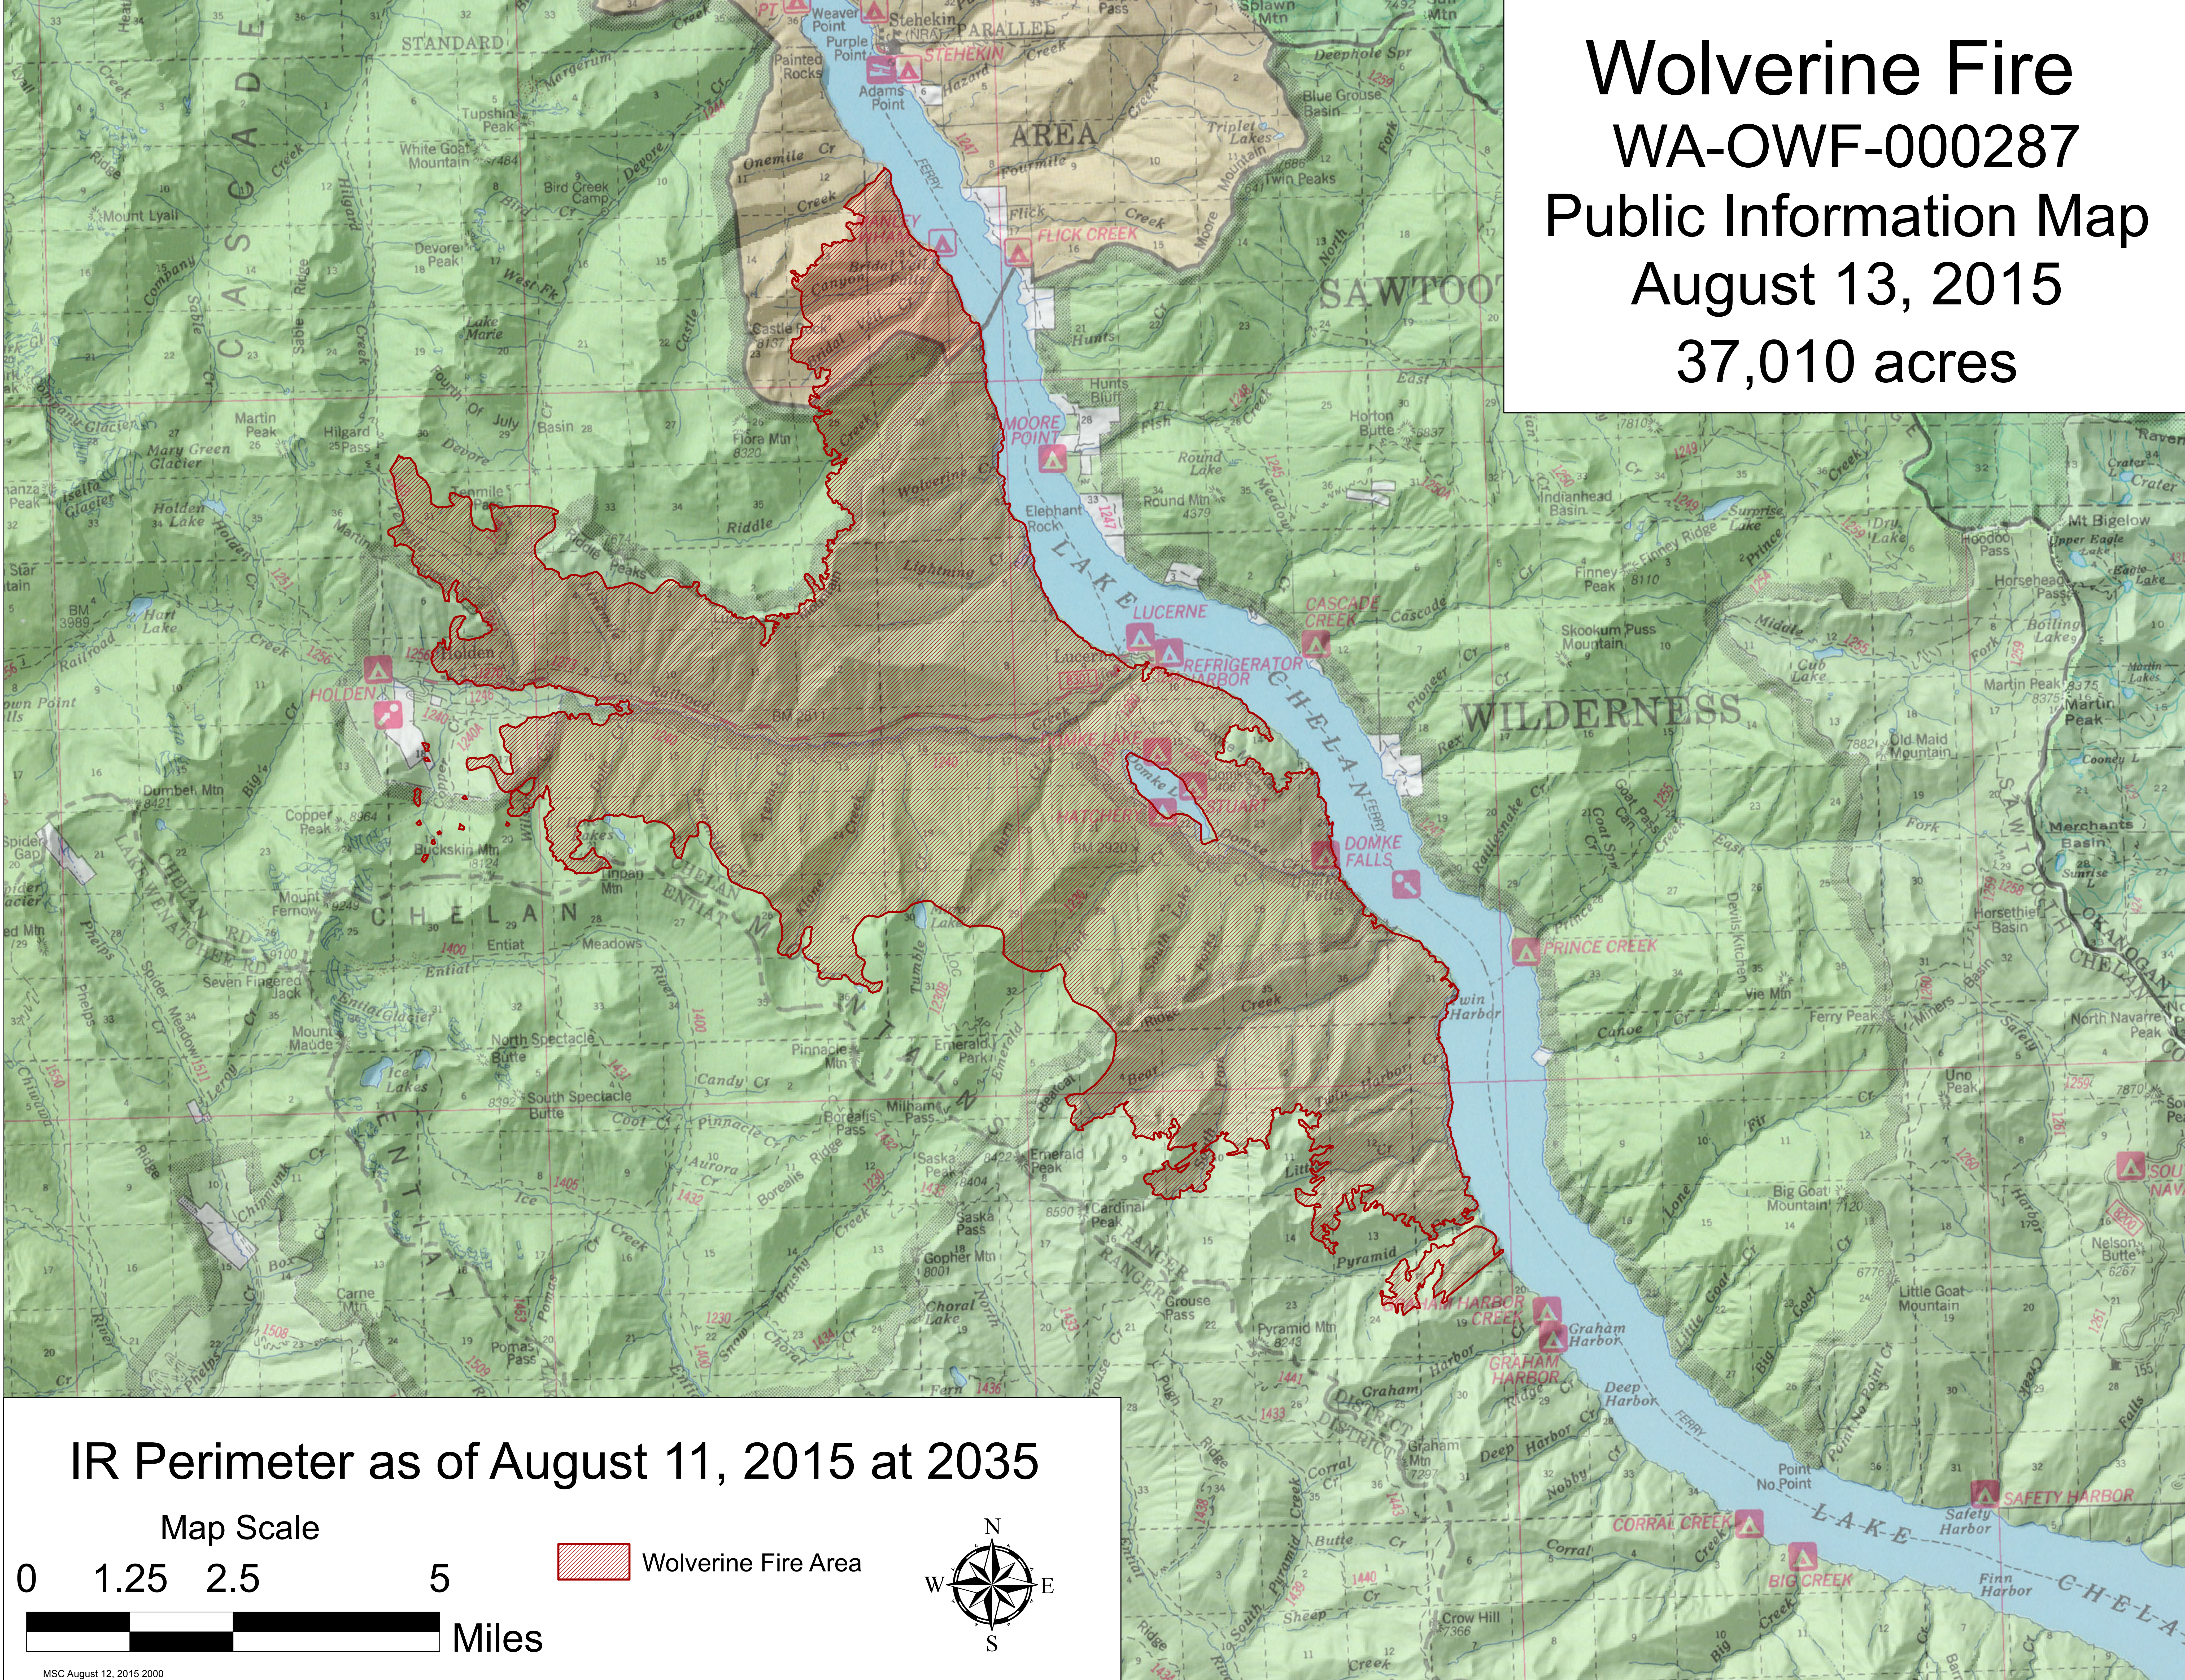

Wolverine Fire

WA-OWF-000287

Public Information Map

August 13, 2015

37,010 acres

IR Perimeter as of August 11, 2015 at 2035

Map Scale

 Wolverine Fire Area