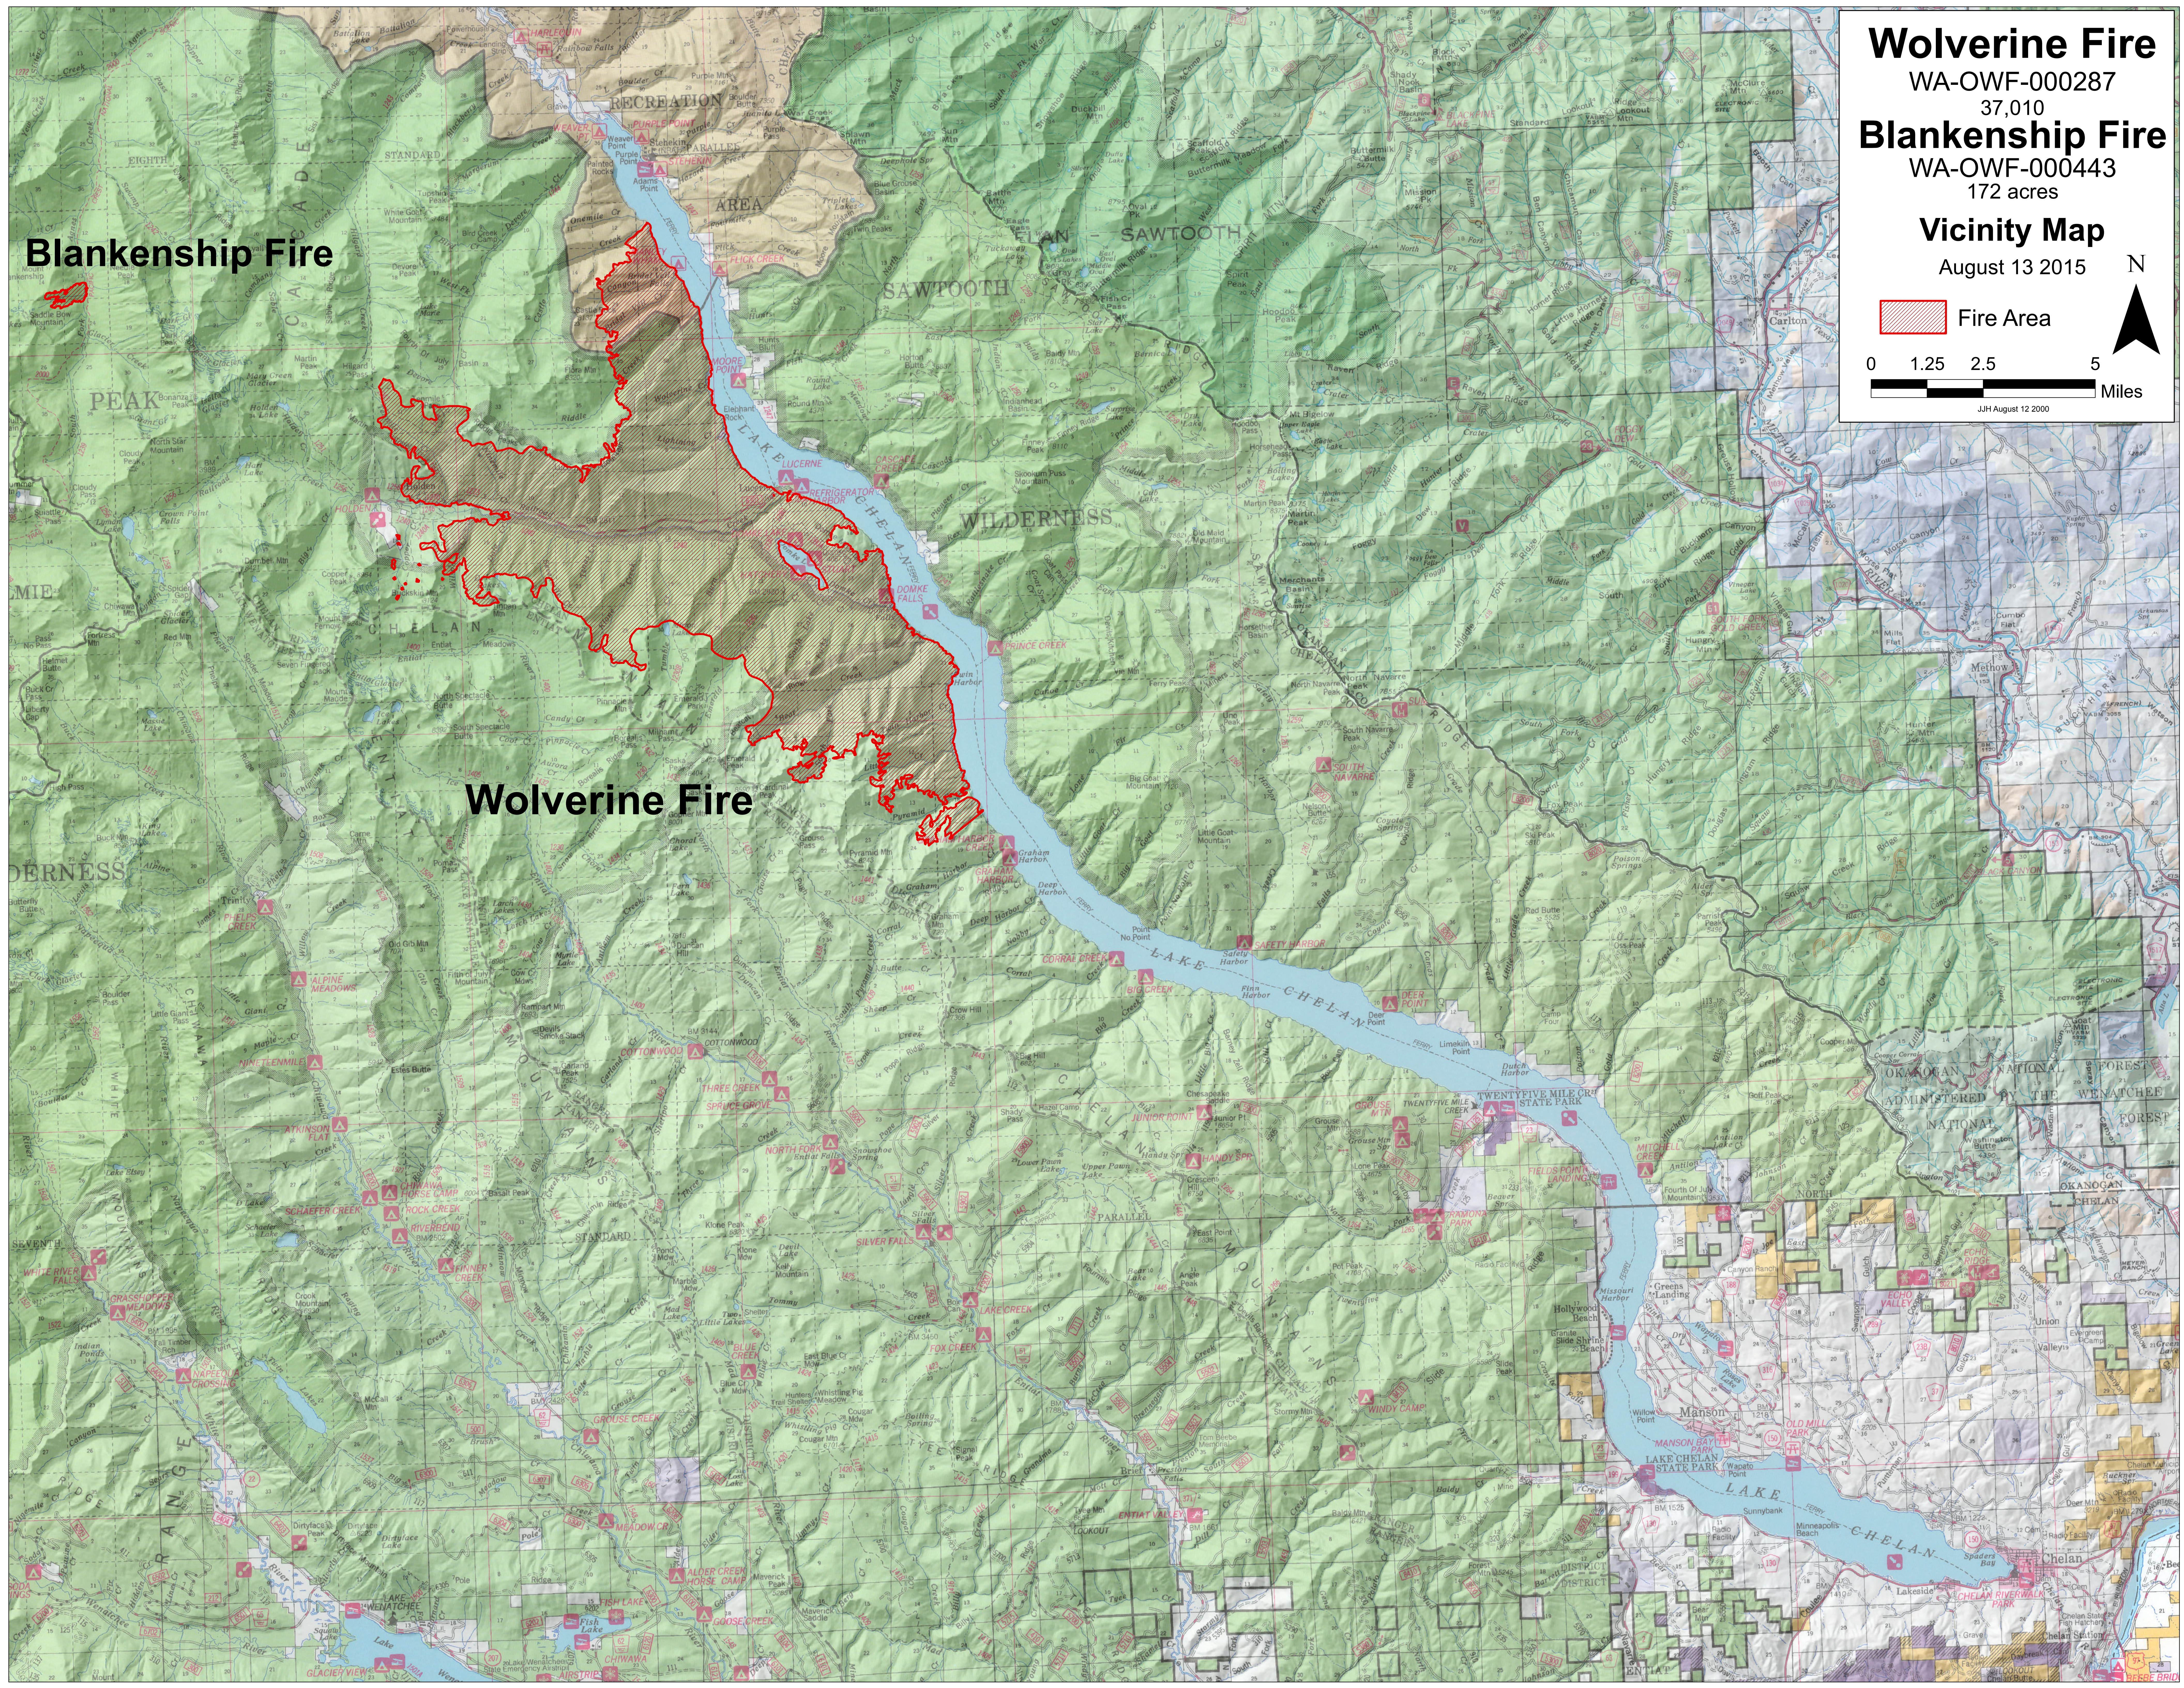

Wolverine Fire

WA-OWF-000287

37,010

Blankenship Fire

WA-OWF-000443

172 acres

Vicinity Map

August 13 2015

 Fire Area

JH August 12 2000

Blankenship Fire

Wolverine Fire