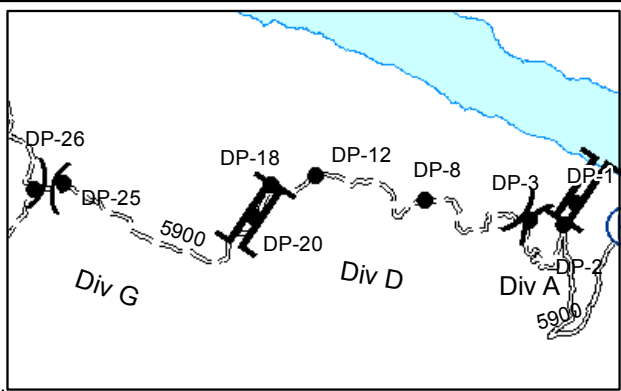

Wolverine Fire WA-OWF-000287 Transportation Map August 13, 2015

- Weed Wash
- Ranger Station
- Ground Support
- Camp
- Drop Point
- Helibase
- Incident Command Post
- Staging Area

0 5 10 Miles

MSC August 12th 2015 2000