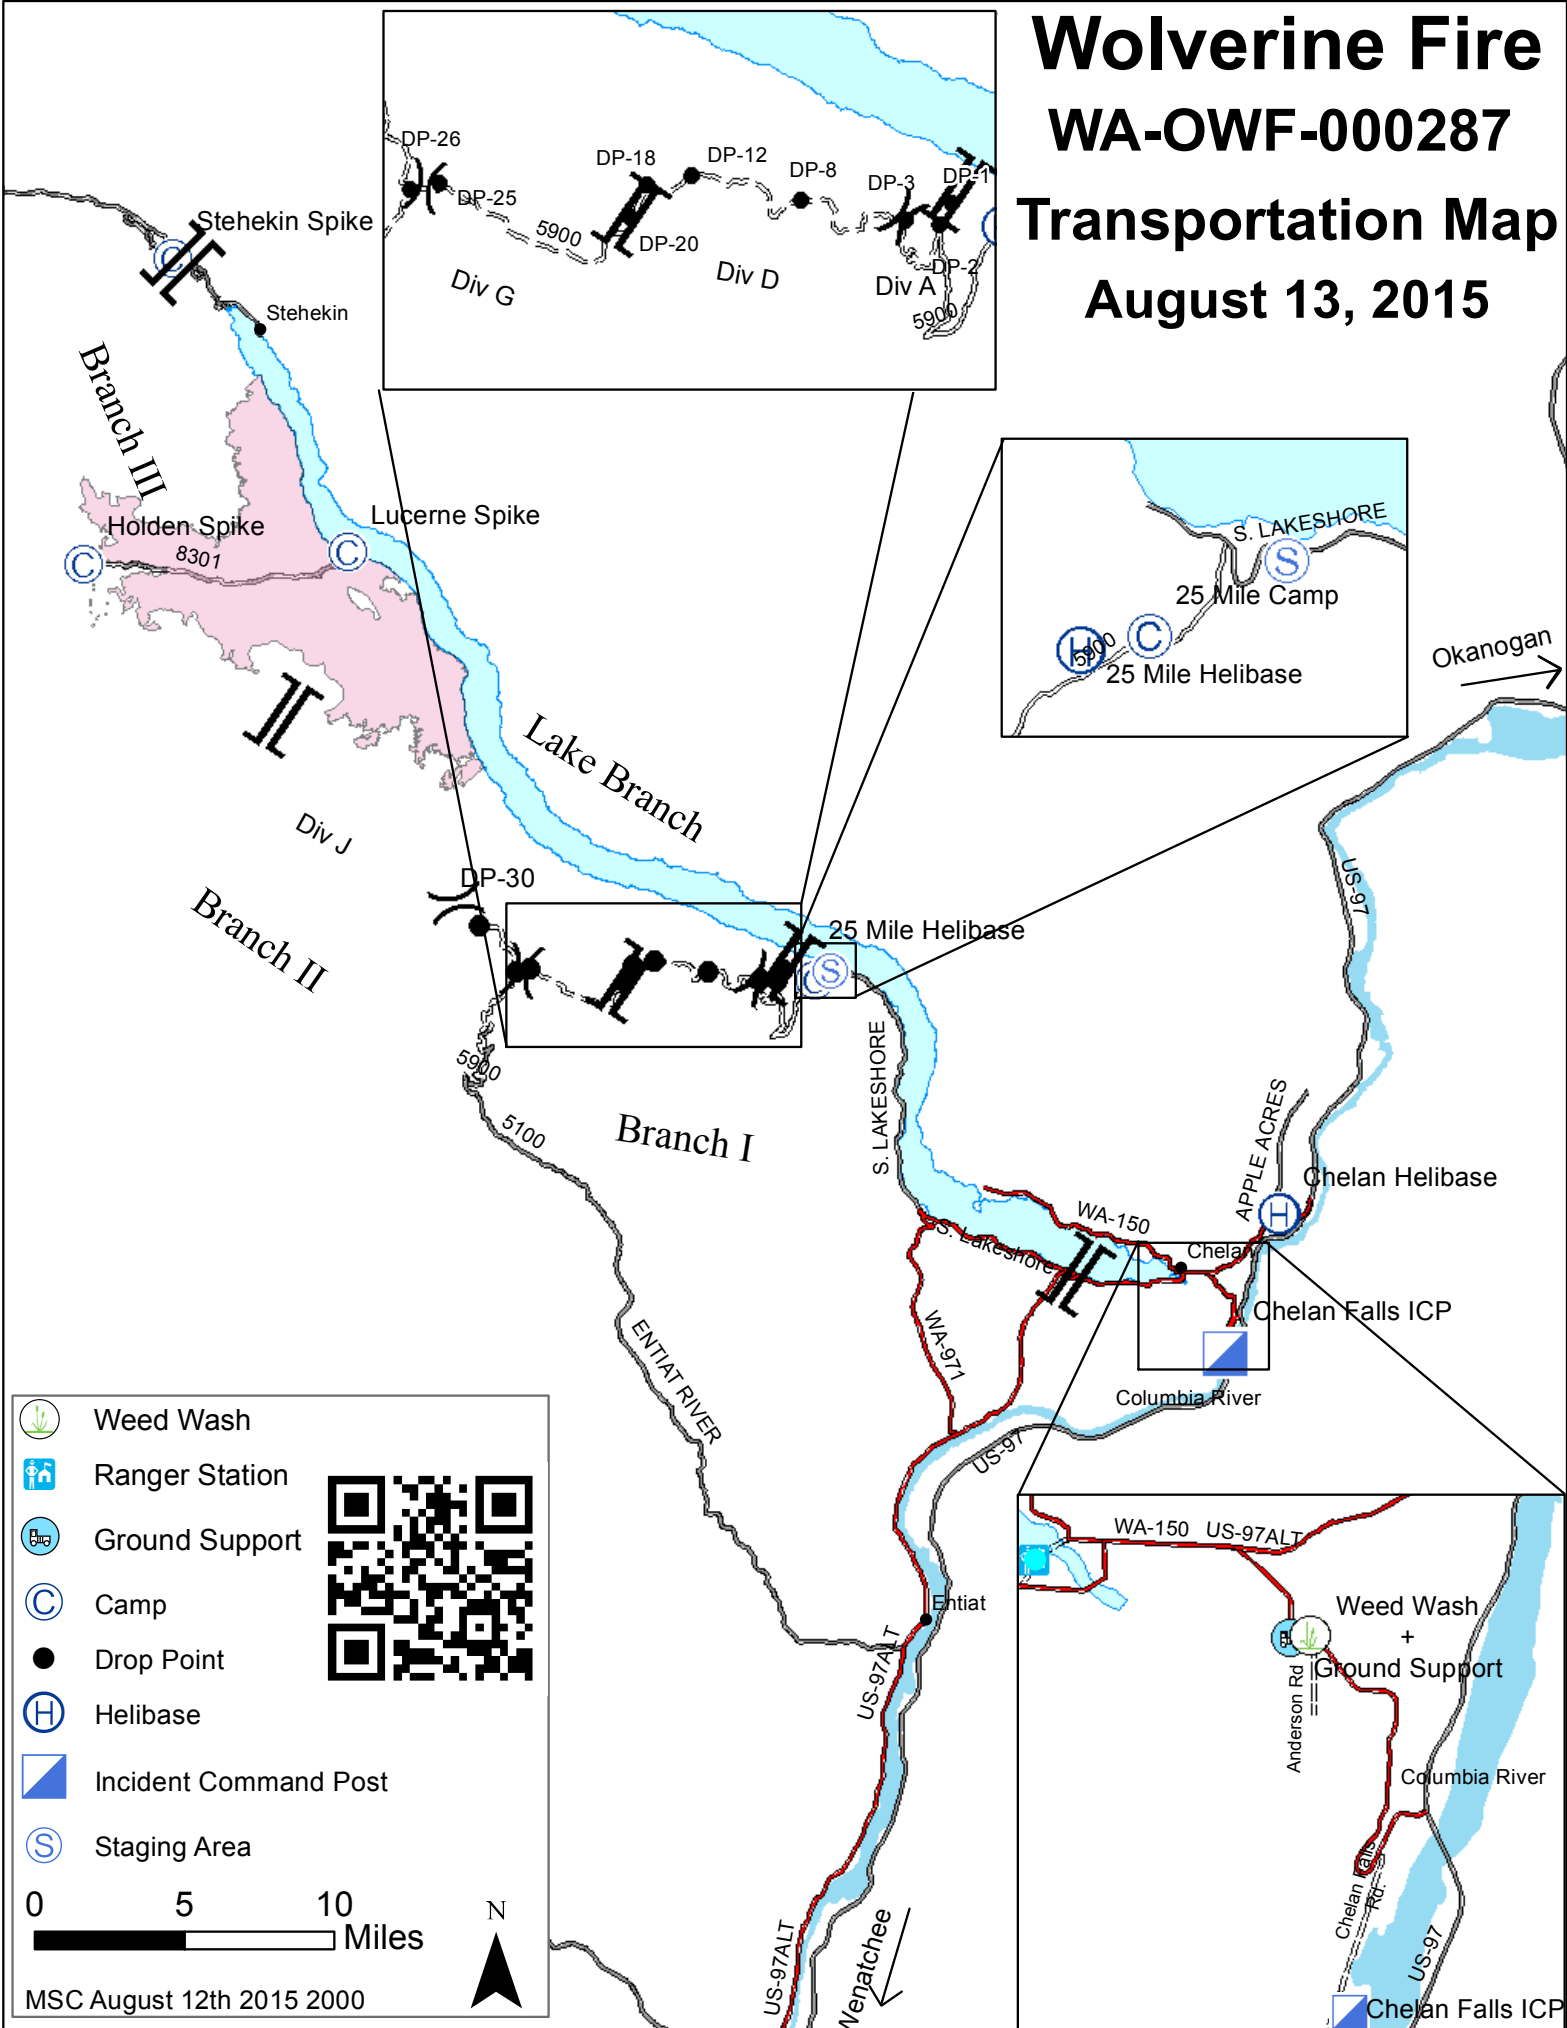

Wolverine Fire WA-OWF-000287 Transportation Map August 13, 2015

- Weed Wash
- Ranger Station
- Ground Support
- Camp
- Drop Point
- Helibase
- Incident Command Post
- Staging Area

0 5 10 Miles

MSC August 12th 2015 2000