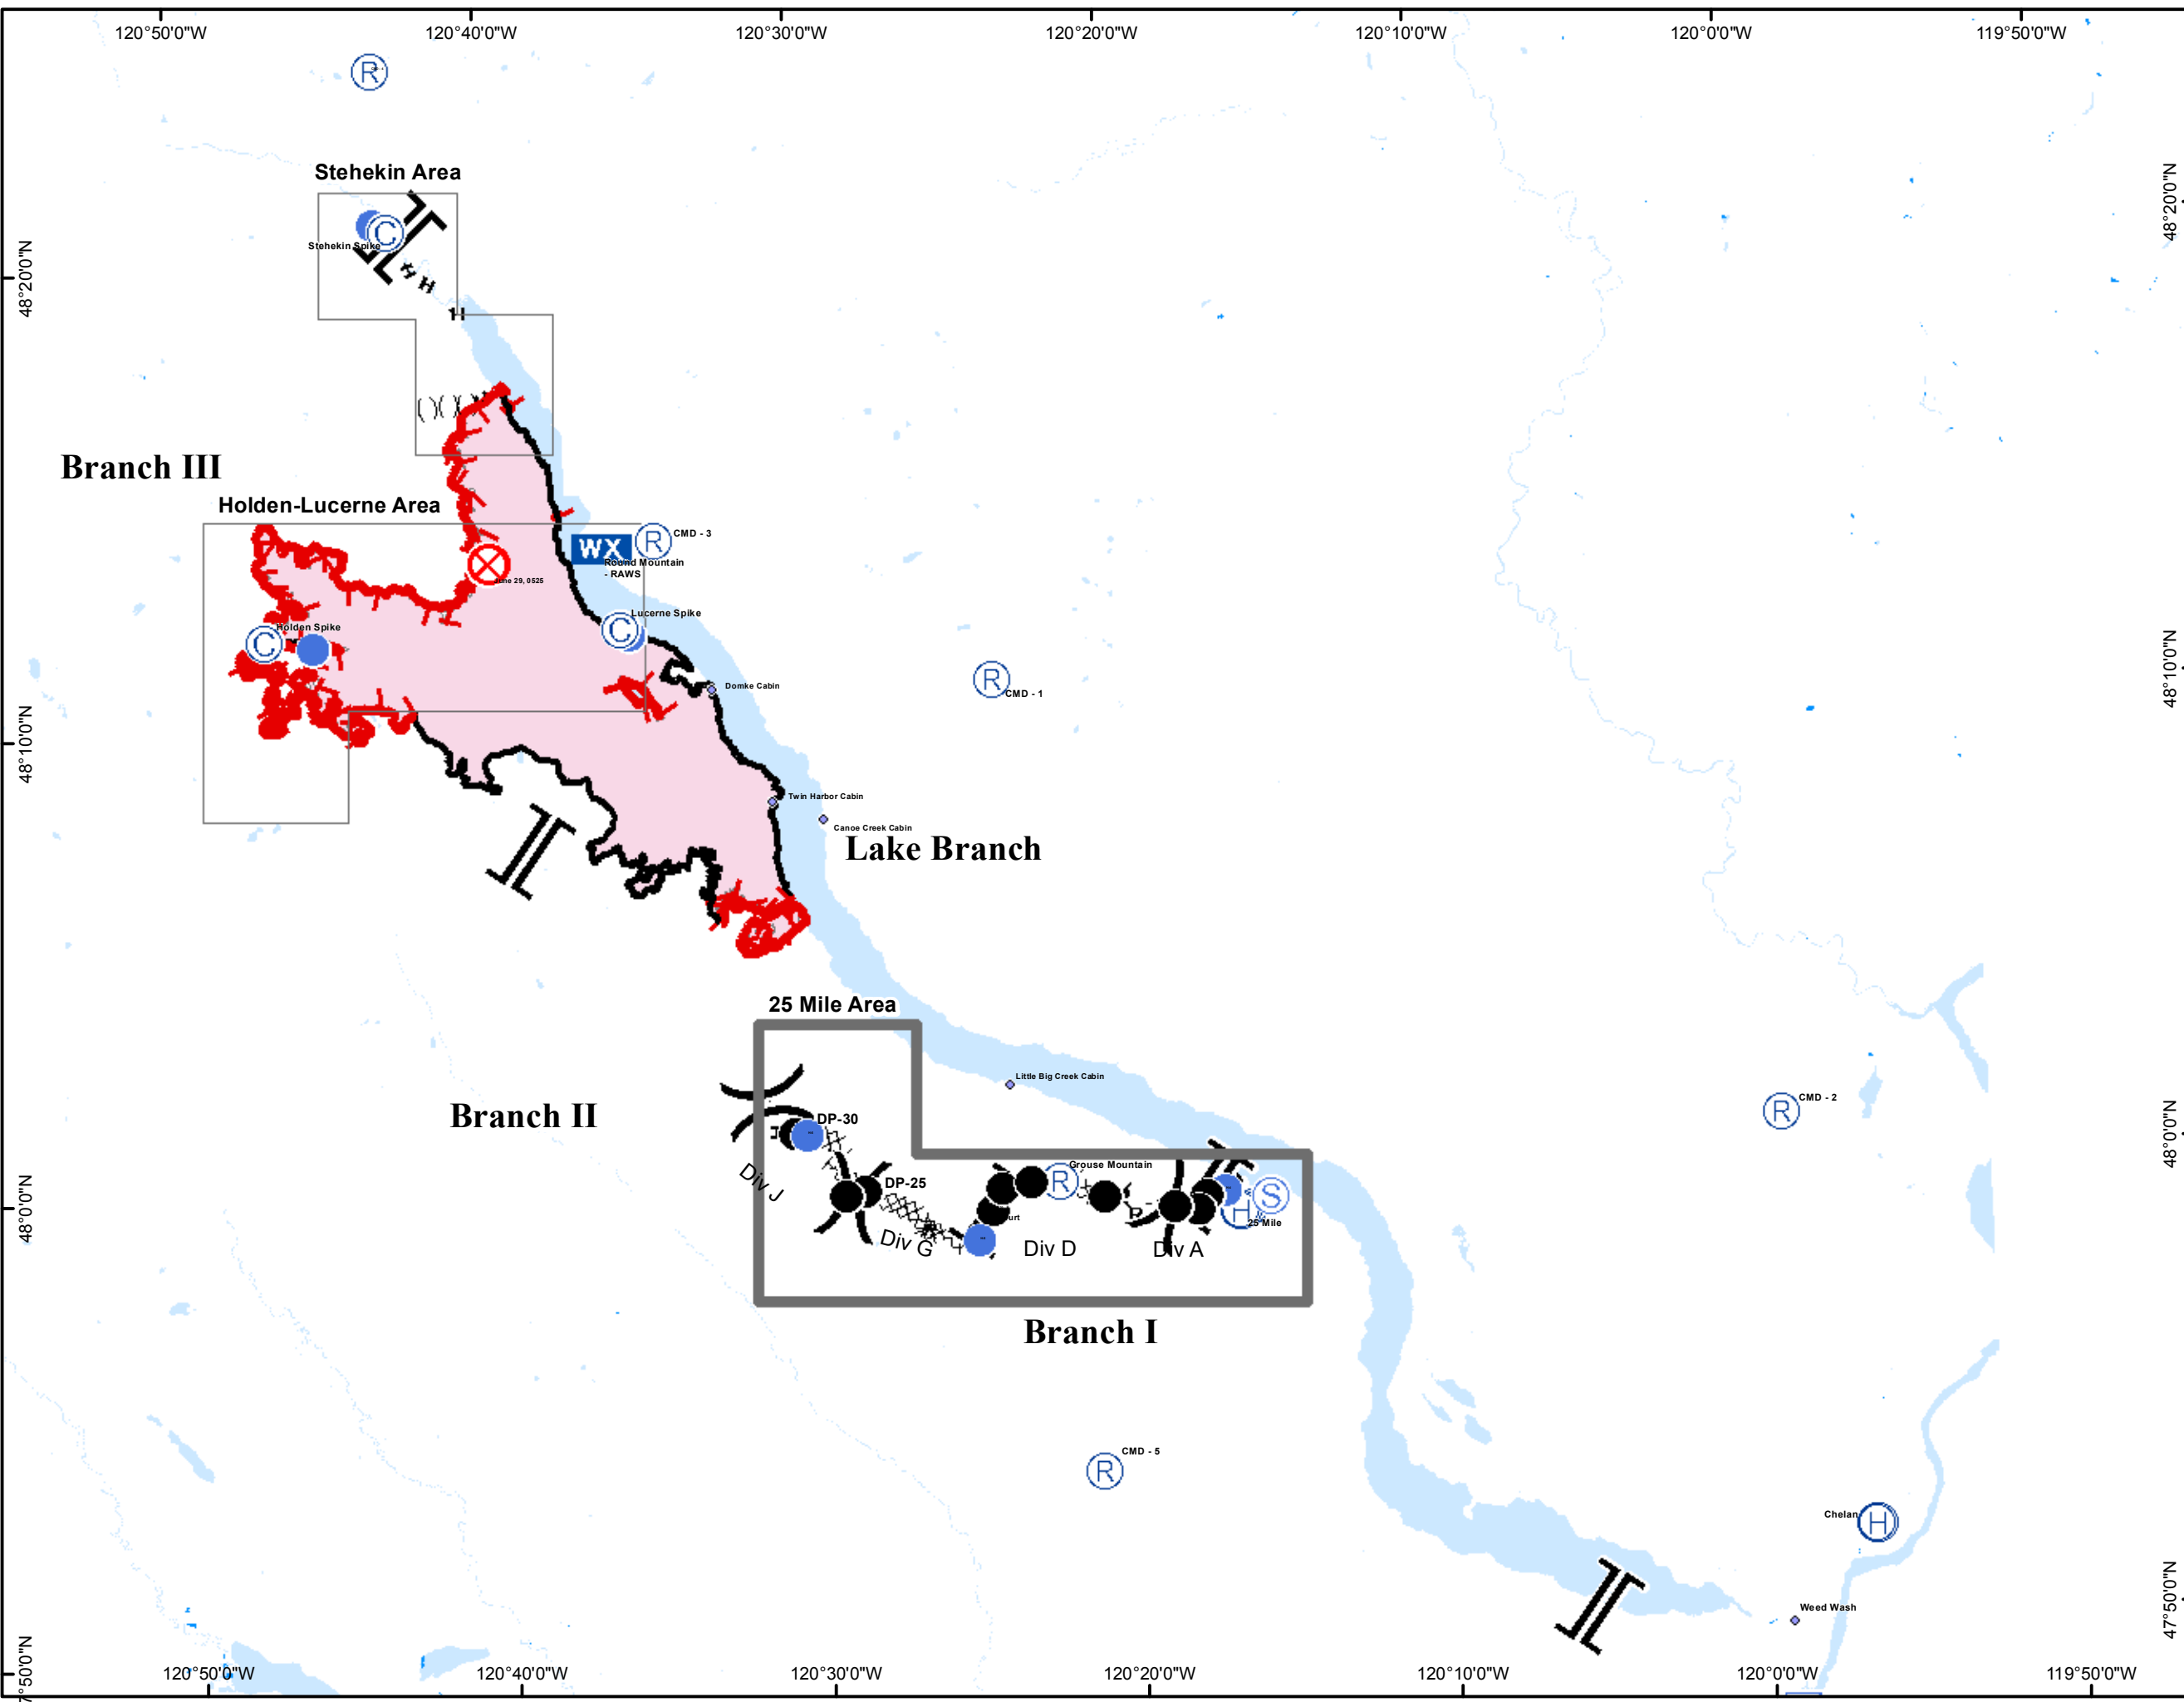

Wolverine Fire WA-OWF-000287 IAP Map August 14, 2015

0 1 2 4
Miles

25 Mile Area Map Packet

Perimeter as of
August 13, 2015 at 0115
37,792 acres

 25 Mile Area
 Other Index Areas

JAC 8/13/15

Wolverine Fire WA-OWF-000287 IAP Map August 14, 2015

0 0.25 0.5
Miles

25 Mile Area
Page 1 of 5

Perimeter as of
August 13, 2015 at 0115
37,792 acres

- Drop Point
- Helispot
- ⌋ Division

- XXXXX Completed Dozer Line
- H - H - Hand Line

Wolverine Fire WA-OWF-000287 IAP Map August 14, 2015

0 0.25 0.5
Miles

25 Mile Area
Page 2 of 5

Perimeter as of
August 13, 2015 at 0115
37,792 acres

-  Drop Point
-  Division
-  Completed Dozer Line
-  R - R - Road as Completed Line

Wolverine Fire WA-OWF-000287

IAP Map
August 14, 2015

0 0.25 0.5 Miles

25 Mile Area
Page 3 of 5

Perimeter as of
August 13, 2015 at 0115
37,792 acres

- Drop Point
- Helispot
- Ⓡ Repeater
- Other
- || Branch
- XXXXX Completed Dozer Line
- H - H - Hand Line
- R - R - Road as Completed Line