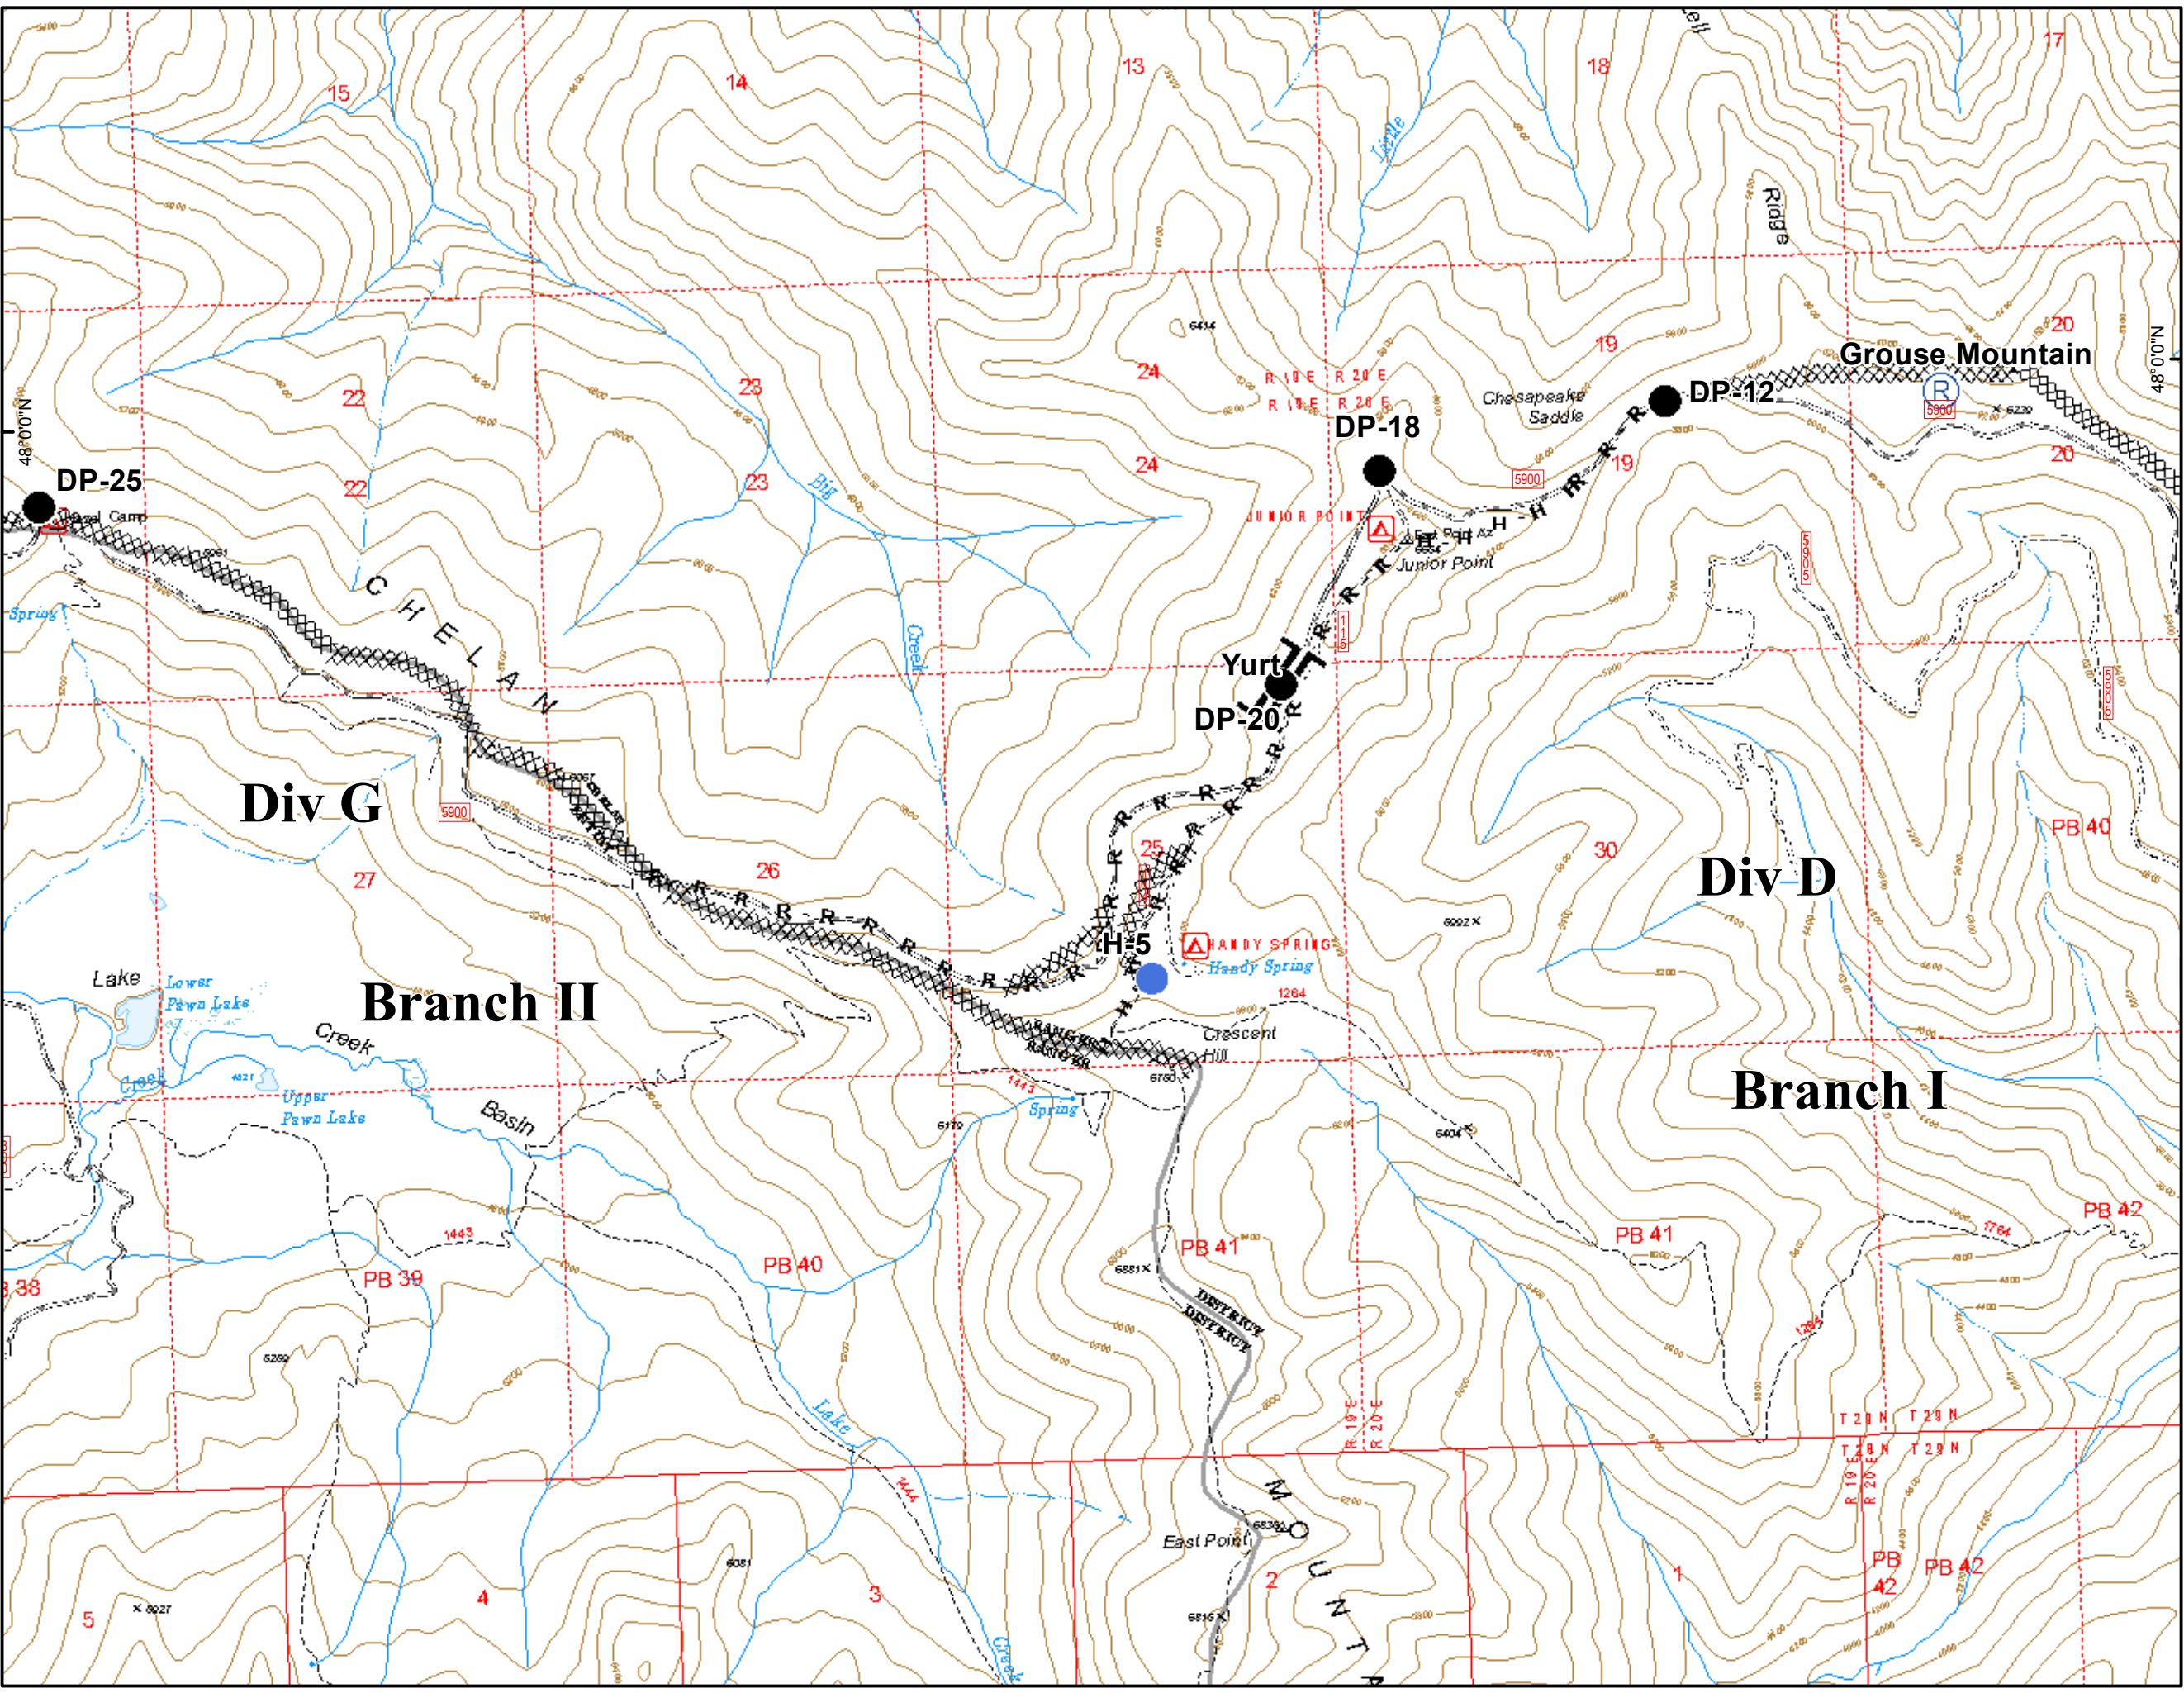

0 0.25 0.5
Miles

25 Mile Area
Page 1 of 5

Perimeter as of
August 13, 2015 at 0115
37,792 acres

- Drop Point
- Helispot
- ⌋ Division

- XXXXX Completed Dozer Line
- H - H - Hand Line

Wolverine Fire WA-OWF-000287 IAP Map August 14, 2015

0 0.25 0.5
Miles

25 Mile Area
Page 2 of 5

Perimeter as of
August 13, 2015 at 0115
37,792 acres

-  Drop Point
-  Division
-  Completed Dozer Line
-  R - R - Road as Completed Line

Wolverine Fire WA-OWF-000287

IAP Map
August 14, 2015

0 0.25 0.5 Miles

25 Mile Area
Page 3 of 5

Perimeter as of
August 13, 2015 at 0115
37,792 acres

- Drop Point
- Helispot
- Ⓡ Repeater
- Other
- || Branch
- XXXXX Completed Dozer Line
- H - H - Hand Line
- R - R - Road as Completed Line

XXXXX Completed Dozer Line

H - H - Hand Line

R - R - Road as Completed Line

⊗ • Proposed Dozer Line

Wolverine Fire WA-OWF-000287 IAP Map August 14, 2015

0 0.25 0.5
Miles

25 Mile Area
Page 5 of 5

Perimeter as of
August 13, 2015 at 0115
37,792 acres