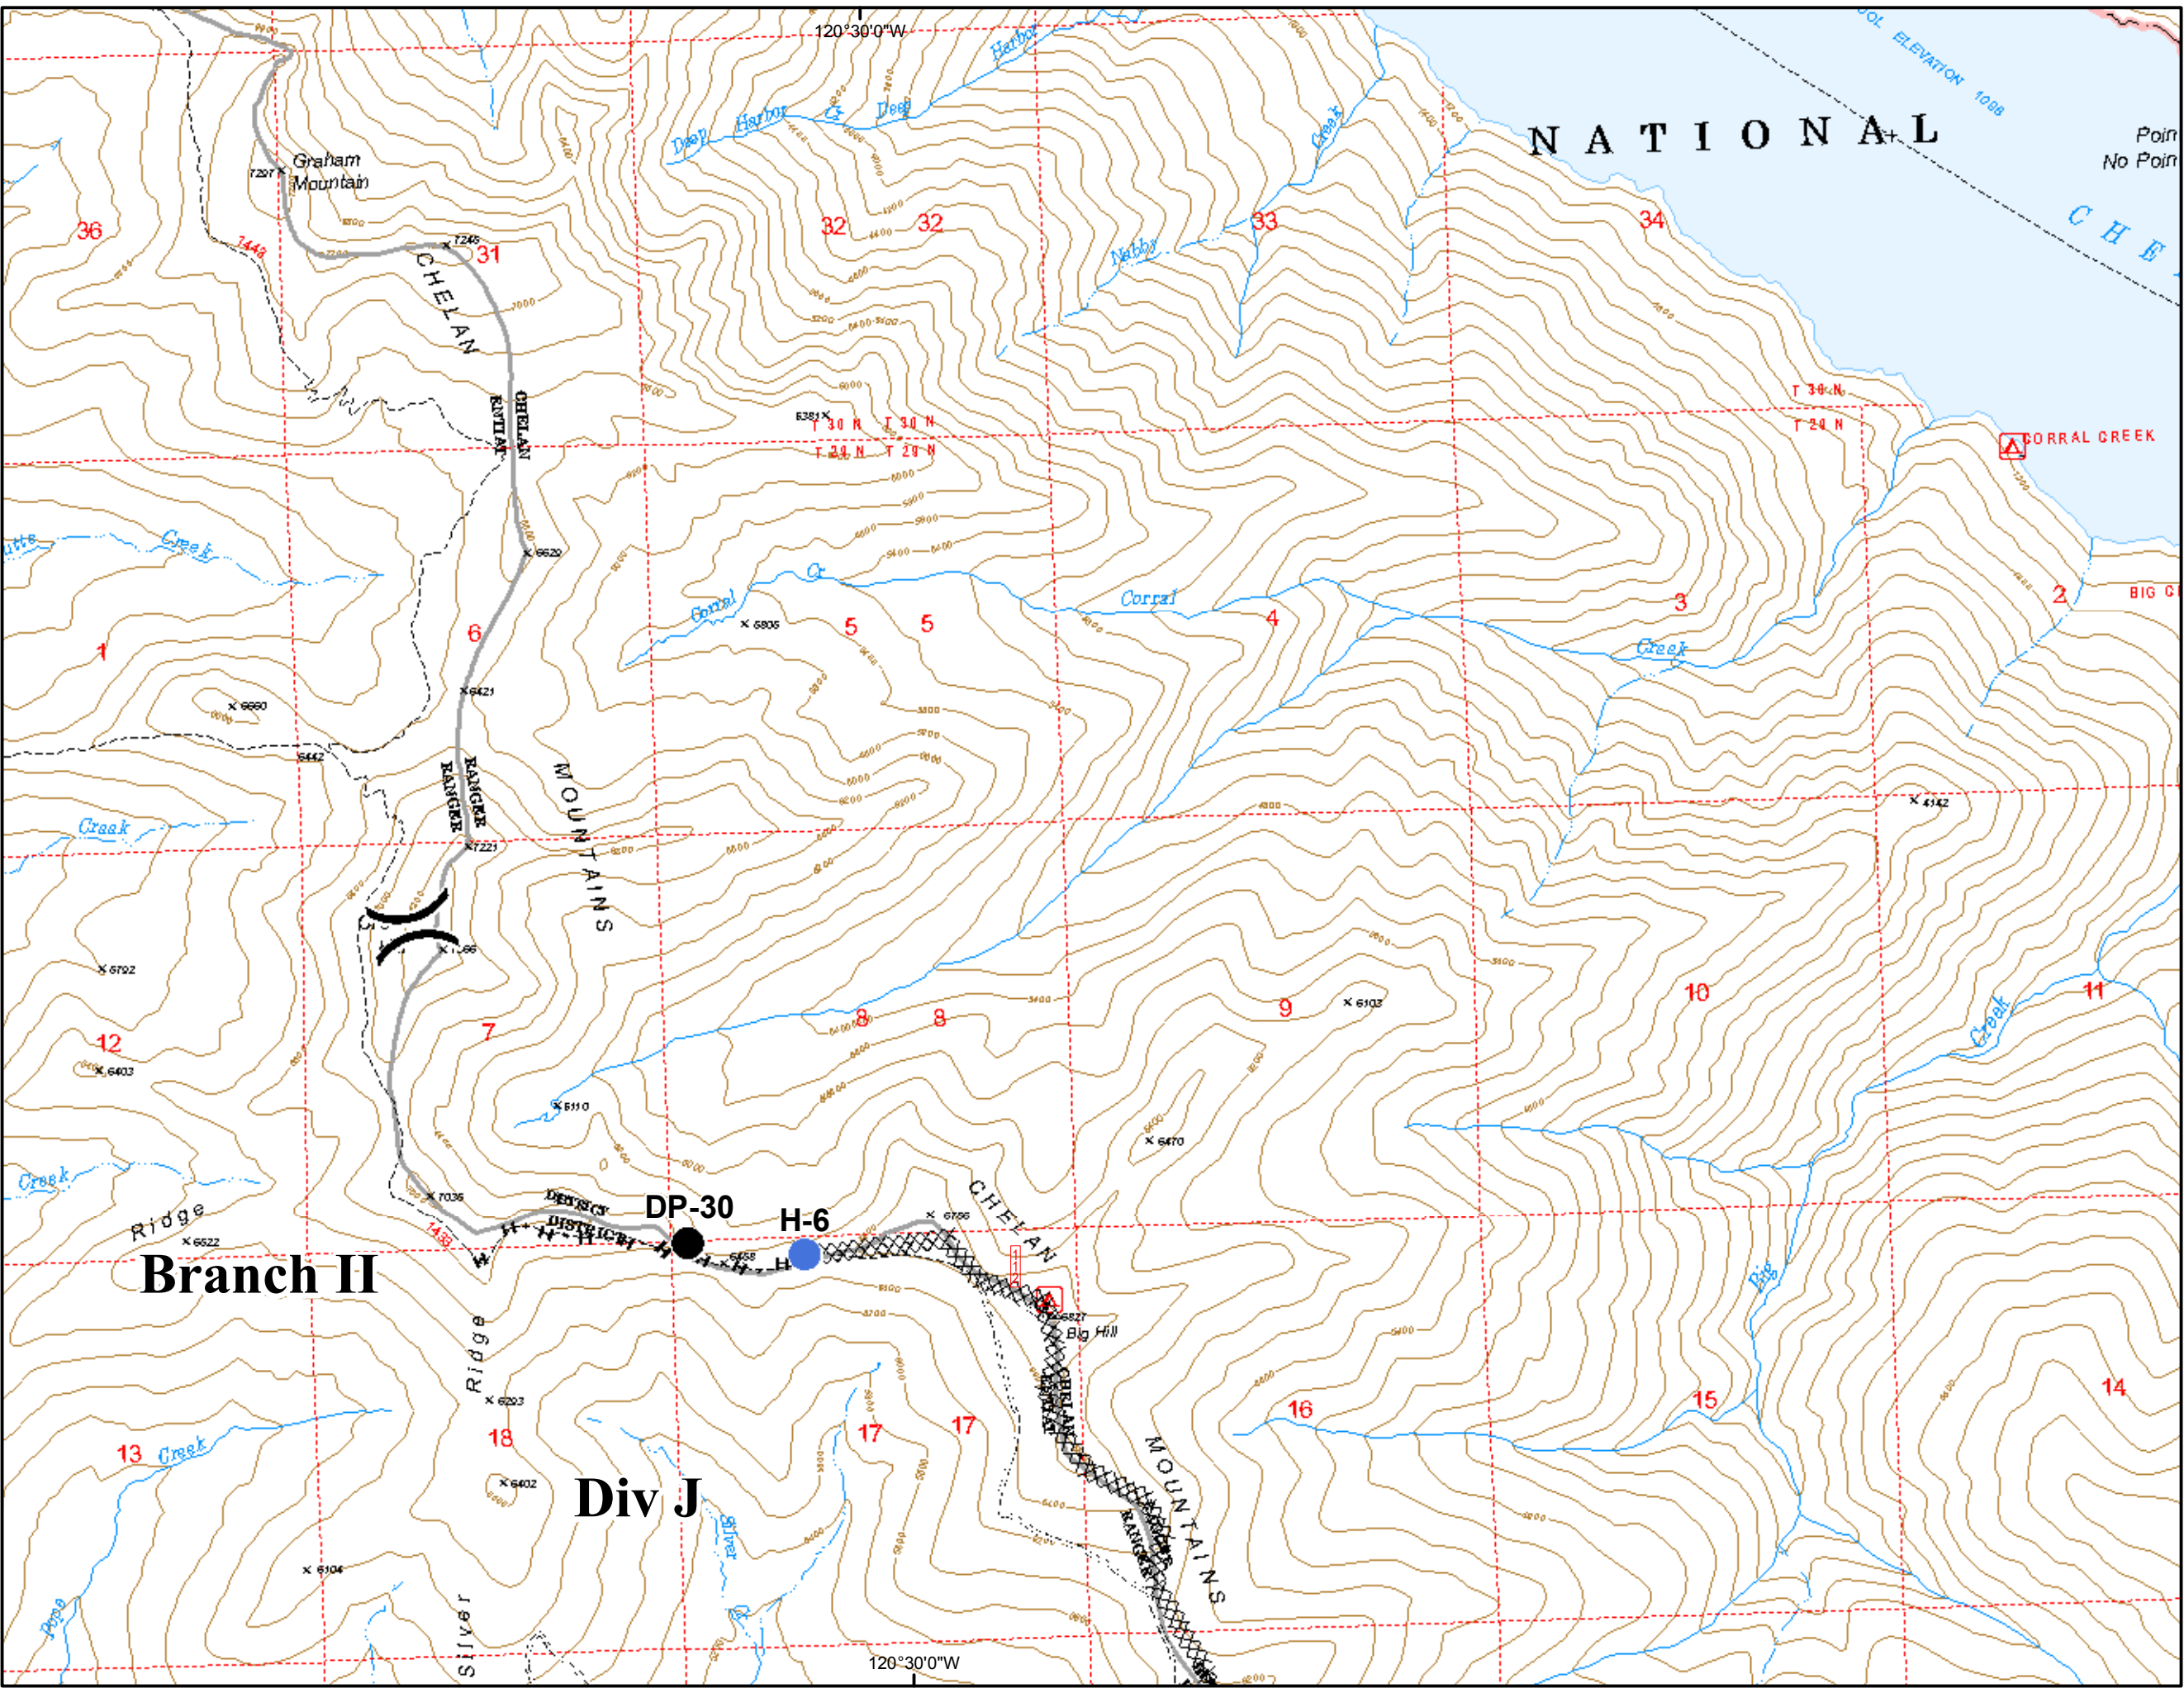

0 0.25 0.5
Miles

25 Mile Area
Page 1 of 5

Perimeter as of
August 13, 2015 at 0115
37,792 acres

- Drop Point
- Helispot
- ⌋ Division

- XXXXX Completed Dozer Line
- H - H - Hand Line

Wolverine Fire WA-OWF-000287 IAP Map August 14, 2015

0 0.25 0.5
Miles

25 Mile Area
Page 2 of 5

Perimeter as of
August 13, 2015 at 0115
37,792 acres

-  Drop Point
-  Division
-  Completed Dozer Line
-  R - R - Road as Completed Line

Wolverine Fire WA-OWF-000287

IAP Map
August 14, 2015

0 0.25 0.5 Miles

25 Mile Area
Page 3 of 5

Perimeter as of
August 13, 2015 at 0115
37,792 acres

- Drop Point
- Helispot
- Ⓡ Repeater
- Other
- || Branch
- XXXXX Completed Dozer Line
- H - H - Hand Line
- R - R - Road as Completed Line

XXXXX Completed Dozer Line

H - H - Hand Line

R - R - Road as Completed Line

⊗ • Proposed Dozer Line

Wolverine Fire WA-OWF-000287 IAP Map August 14, 2015

0 0.25 0.5
Miles

25 Mile Area
Page 5 of 5

Perimeter as of
August 13, 2015 at 0115
37,792 acres