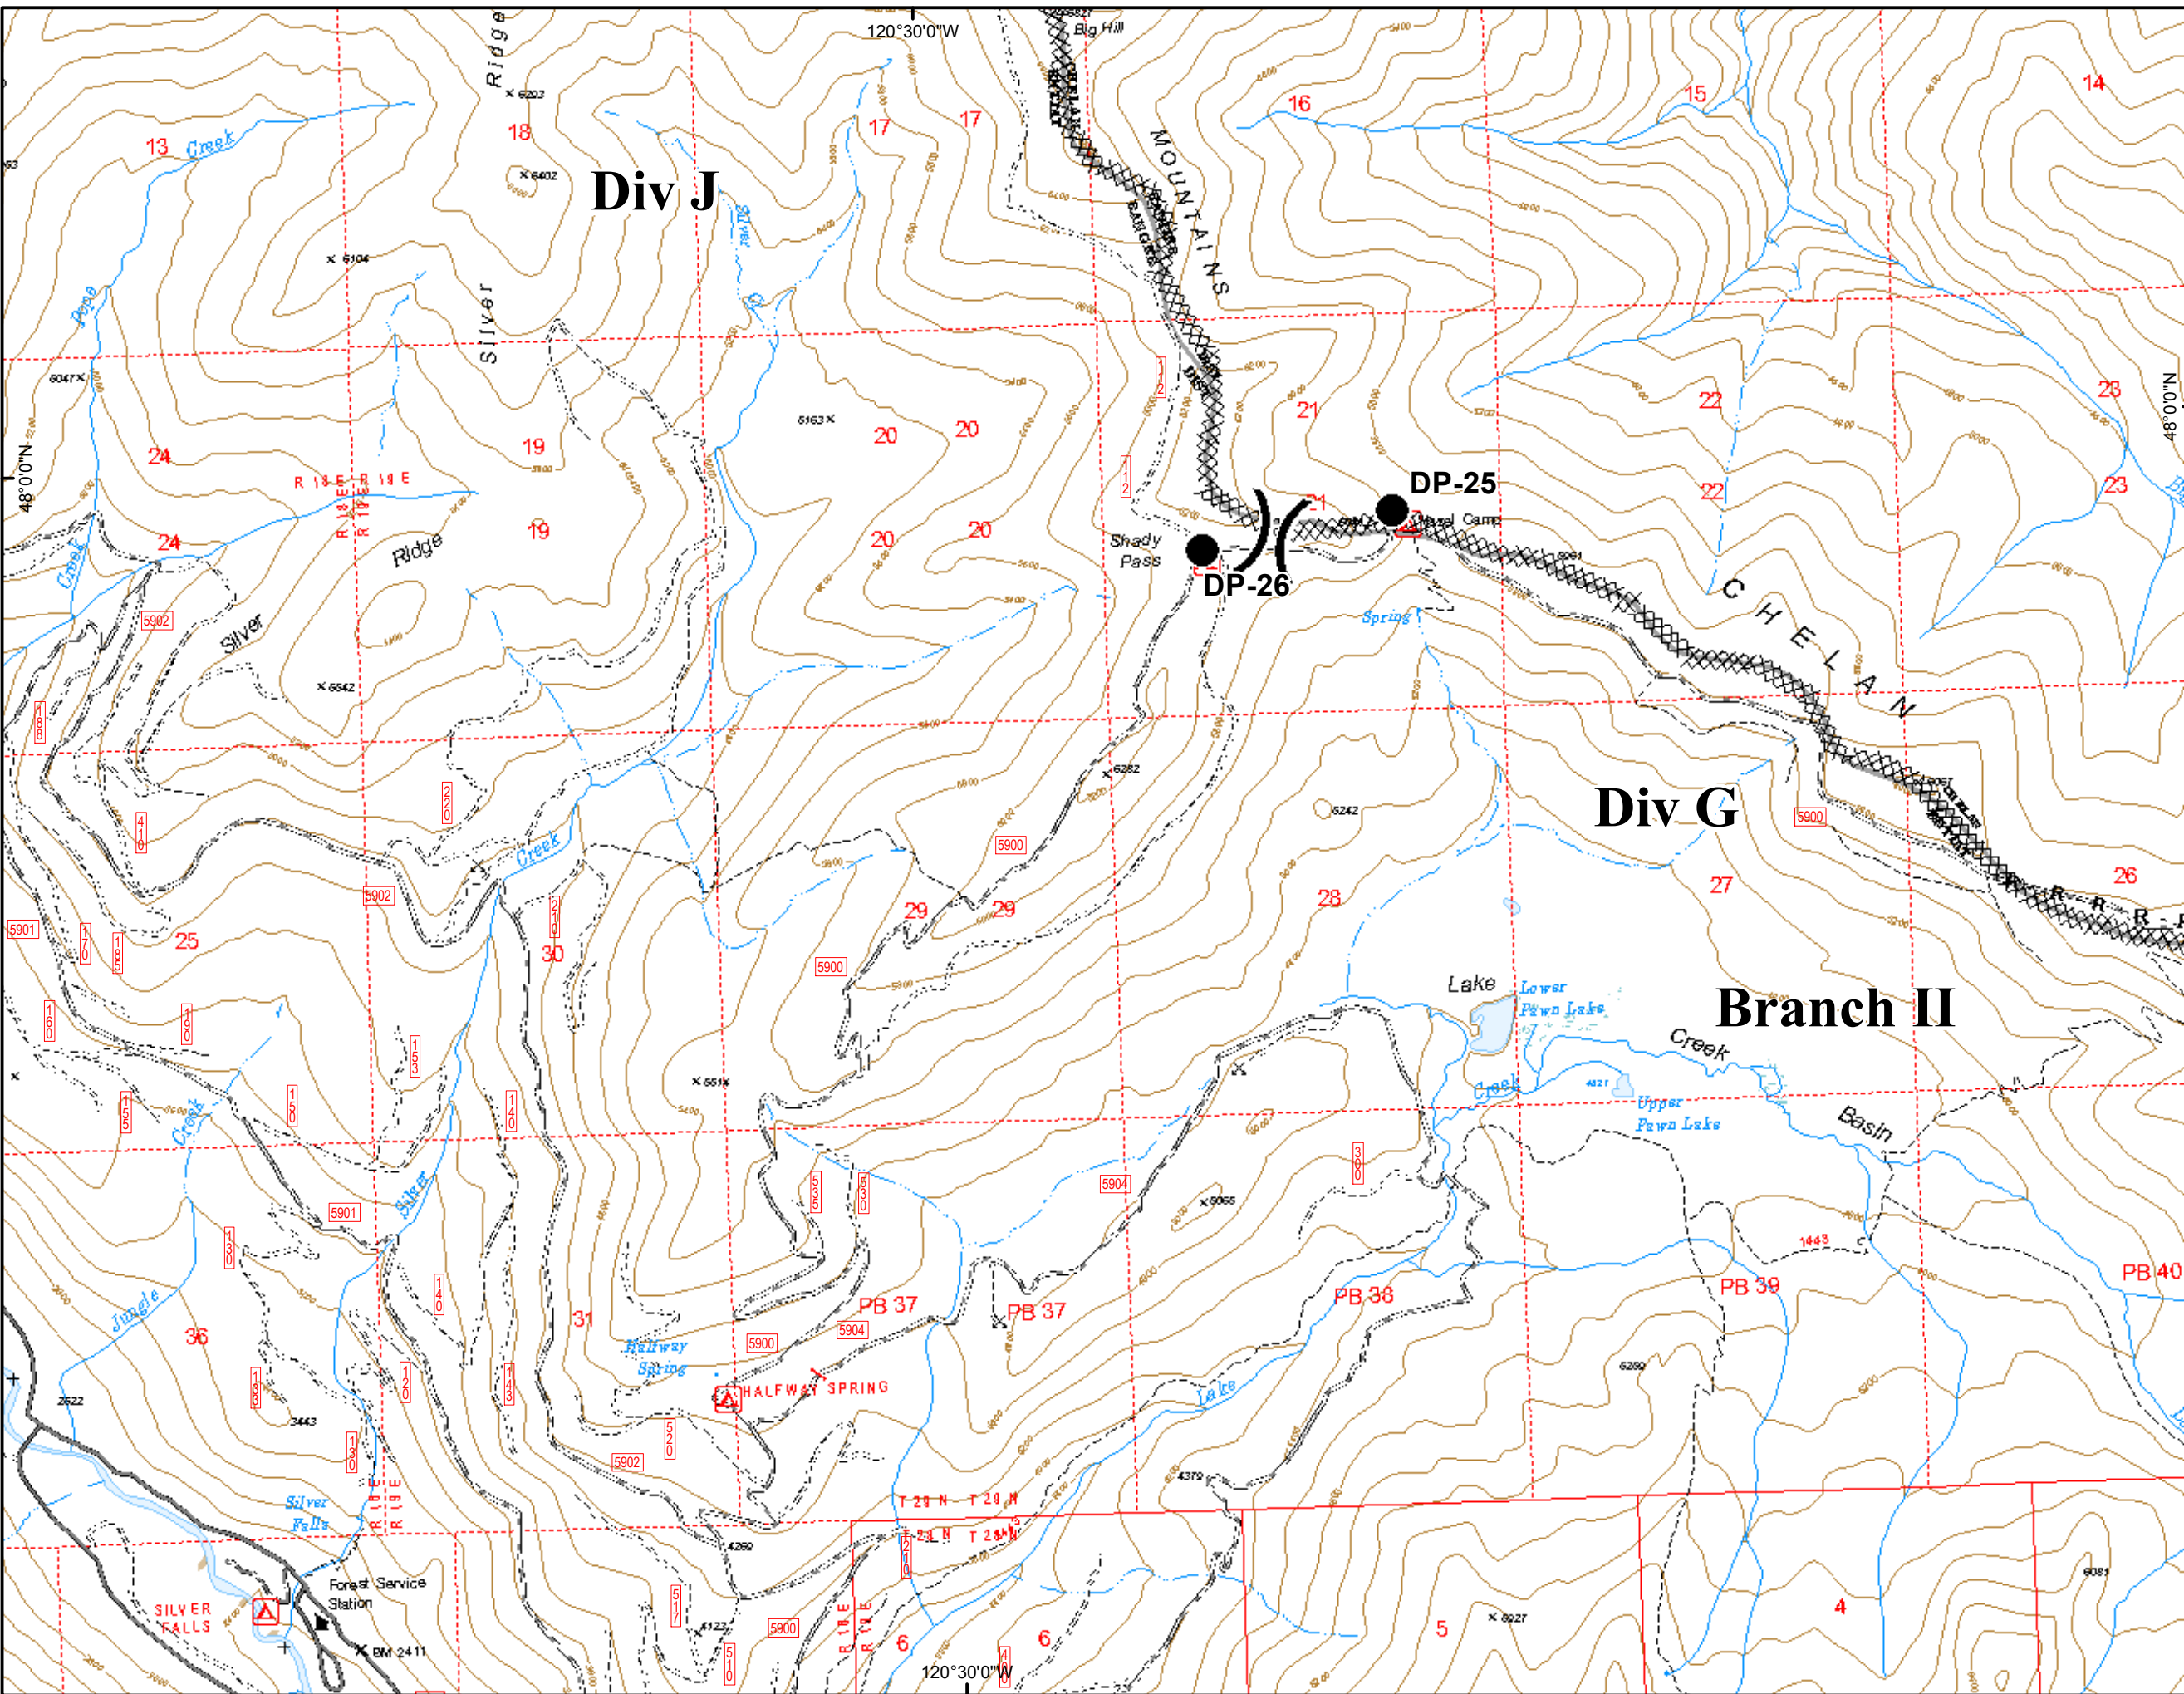

0 0.25 0.5
Miles

25 Mile Area
Page 1 of 5

Perimeter as of
August 13, 2015 at 0115
37,792 acres

- Drop Point
- Helispot
- ⌋ Division

- XXXXX Completed Dozer Line
- H - H - Hand Line

Wolverine Fire WA-OWF-000287 IAP Map August 14, 2015

0 0.25 0.5
Miles

25 Mile Area
Page 2 of 5

Perimeter as of
August 13, 2015 at 0115
37,792 acres

-  Drop Point
-  Division
-  Completed Dozer Line
-  R - R - Road as Completed Line

Wolverine Fire WA-OWF-000287

IAP Map
August 14, 2015

0 0.25 0.5 Miles

25 Mile Area
Page 3 of 5

Perimeter as of
August 13, 2015 at 0115
37,792 acres

- Drop Point
- Helispot
- Ⓡ Repeater
- Other
- || Branch
- XXXXX Completed Dozer Line
- H - H - Hand Line
- R - R - Road as Completed Line

XXXXX Completed Dozer Line

H - H - Hand Line

R - R - Road as Completed Line

⊗ • Proposed Dozer Line

Wolverine Fire WA-OWF-000287 IAP Map August 14, 2015

0 0.25 0.5
Miles

25 Mile Area
Page 5 of 5

Perimeter as of
August 13, 2015 at 0115
37,792 acres