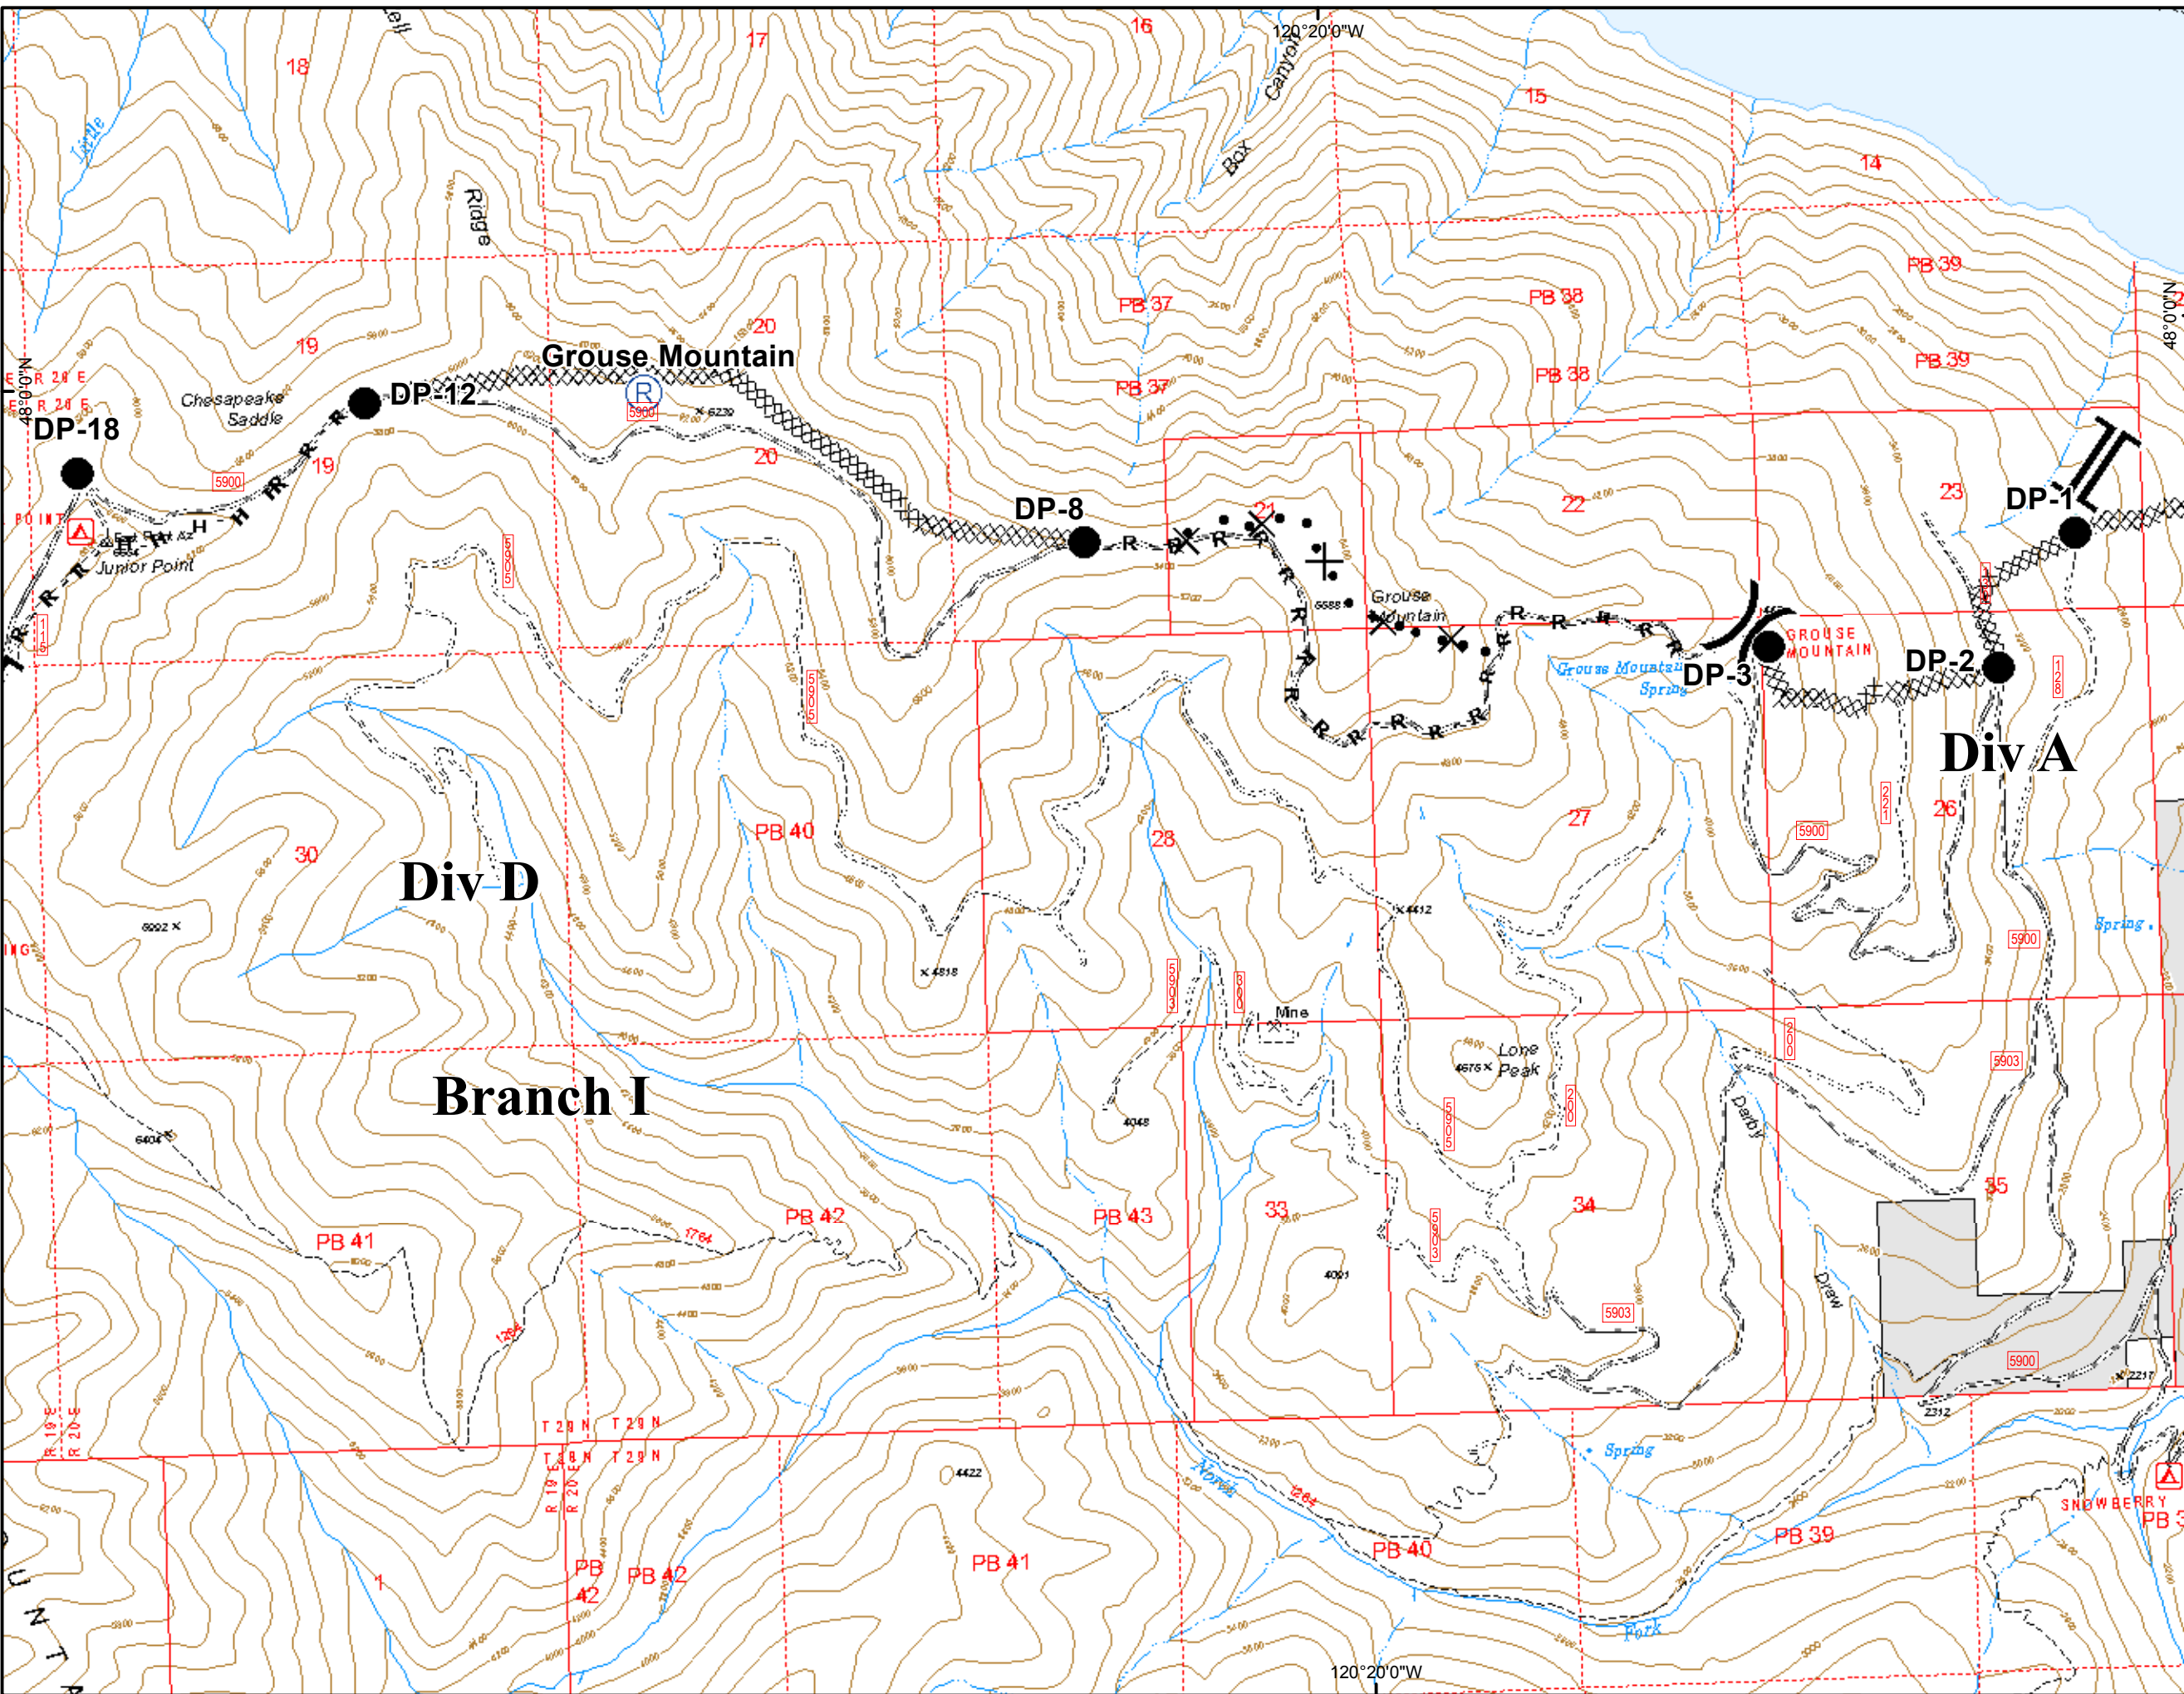

0 0.25 0.5
Miles

25 Mile Area
Page 1 of 5

Perimeter as of
August 13, 2015 at 0115
37,792 acres

- Drop Point
- Helispot
- ⌋ Division

- XXXXX Completed Dozer Line
- H - H - Hand Line

Wolverine Fire WA-OWF-000287 IAP Map August 14, 2015

IAP Map
August 14, 2015

0 0.25 0.5 Miles

25 Mile Area
Page 3 of 5

Perimeter as of
August 13, 2015 at 0115
37,792 acres

- Drop Point
- Helispot
- Ⓡ Repeater
- Other
- || Branch
- XXXXX Completed Dozer Line
- H - H - Hand Line
- R - R - Road as Completed Line

Wolverine Fire WA-OWF-000287 IAP Map August 14, 2015

0 0.25 0.5
Miles

25 Mile Area
Page 4 of 5

Perimeter as of
August 13, 2015 at 0115
37,792 acres

● Drop Point

Ⓡ Repeater

) Division

|| Branch

XXXXX Completed Dozer Line

H - H - Hand Line

R - R - Road as Completed Line

⊗ • Proposed Dozer Line

Wolverine Fire WA-OWF-000287 IAP Map August 14, 2015

0 0.25 0.5
Miles

25 Mile Area
Page 5 of 5

Perimeter as of
August 13, 2015 at 0115
37,792 acres