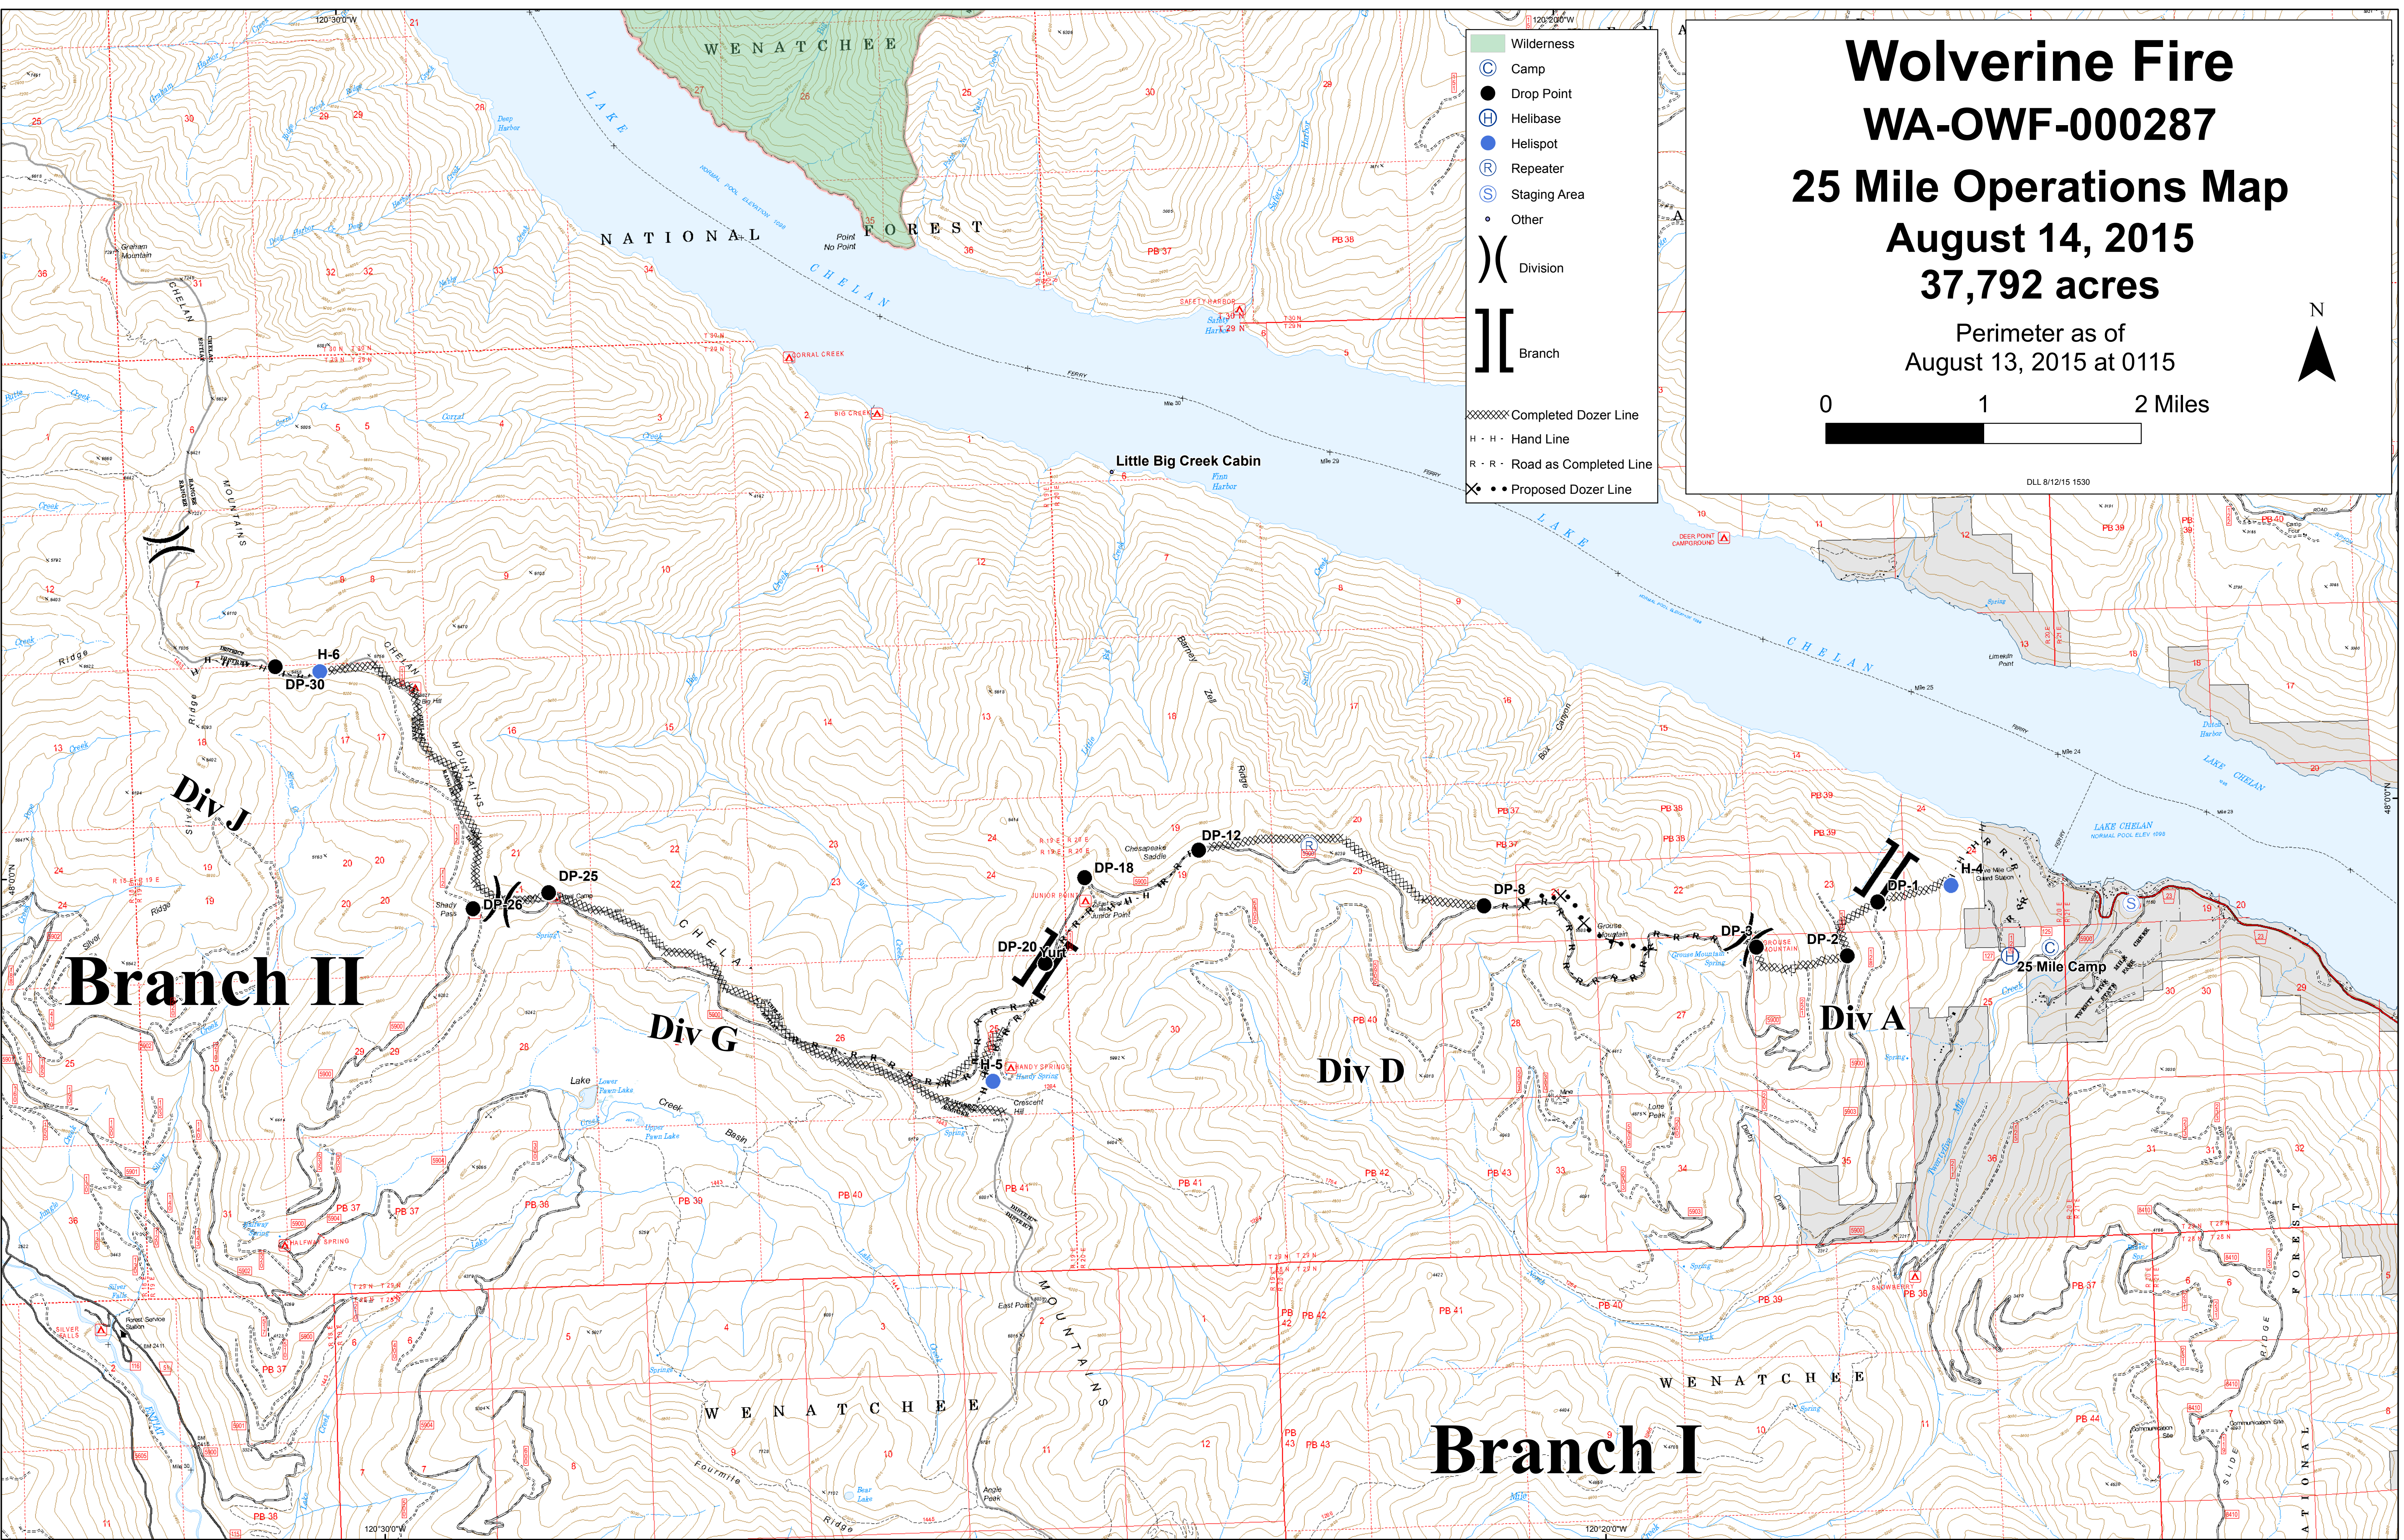

Wolverine Fire WA-OWF-000287 25 Mile Operations Map

August 14, 2015
37,792 acres

Perimeter as of
August 13, 2015 at 0115

0 1 2 Miles

Legend:

- Wilderness
- Camp
- Drop Point
- Helibase
- Helispot
- Repeater
- Staging Area
- Other
- Division
- Branch
- Completed Dozer Line
- Hand Line
- Road as Completed Line
- Proposed Dozer Line

Branch II

Div G

Div D

Div A

Branch I

25 Mile Camp

Little Big Creek Cabin

WENATCHEE NATIONAL FOREST

WENATCHEE NATIONAL FOREST

120°30'0"W

120°20'0"W

120°30'0"W

120°20'0"W

DLL 8/12/15 1530