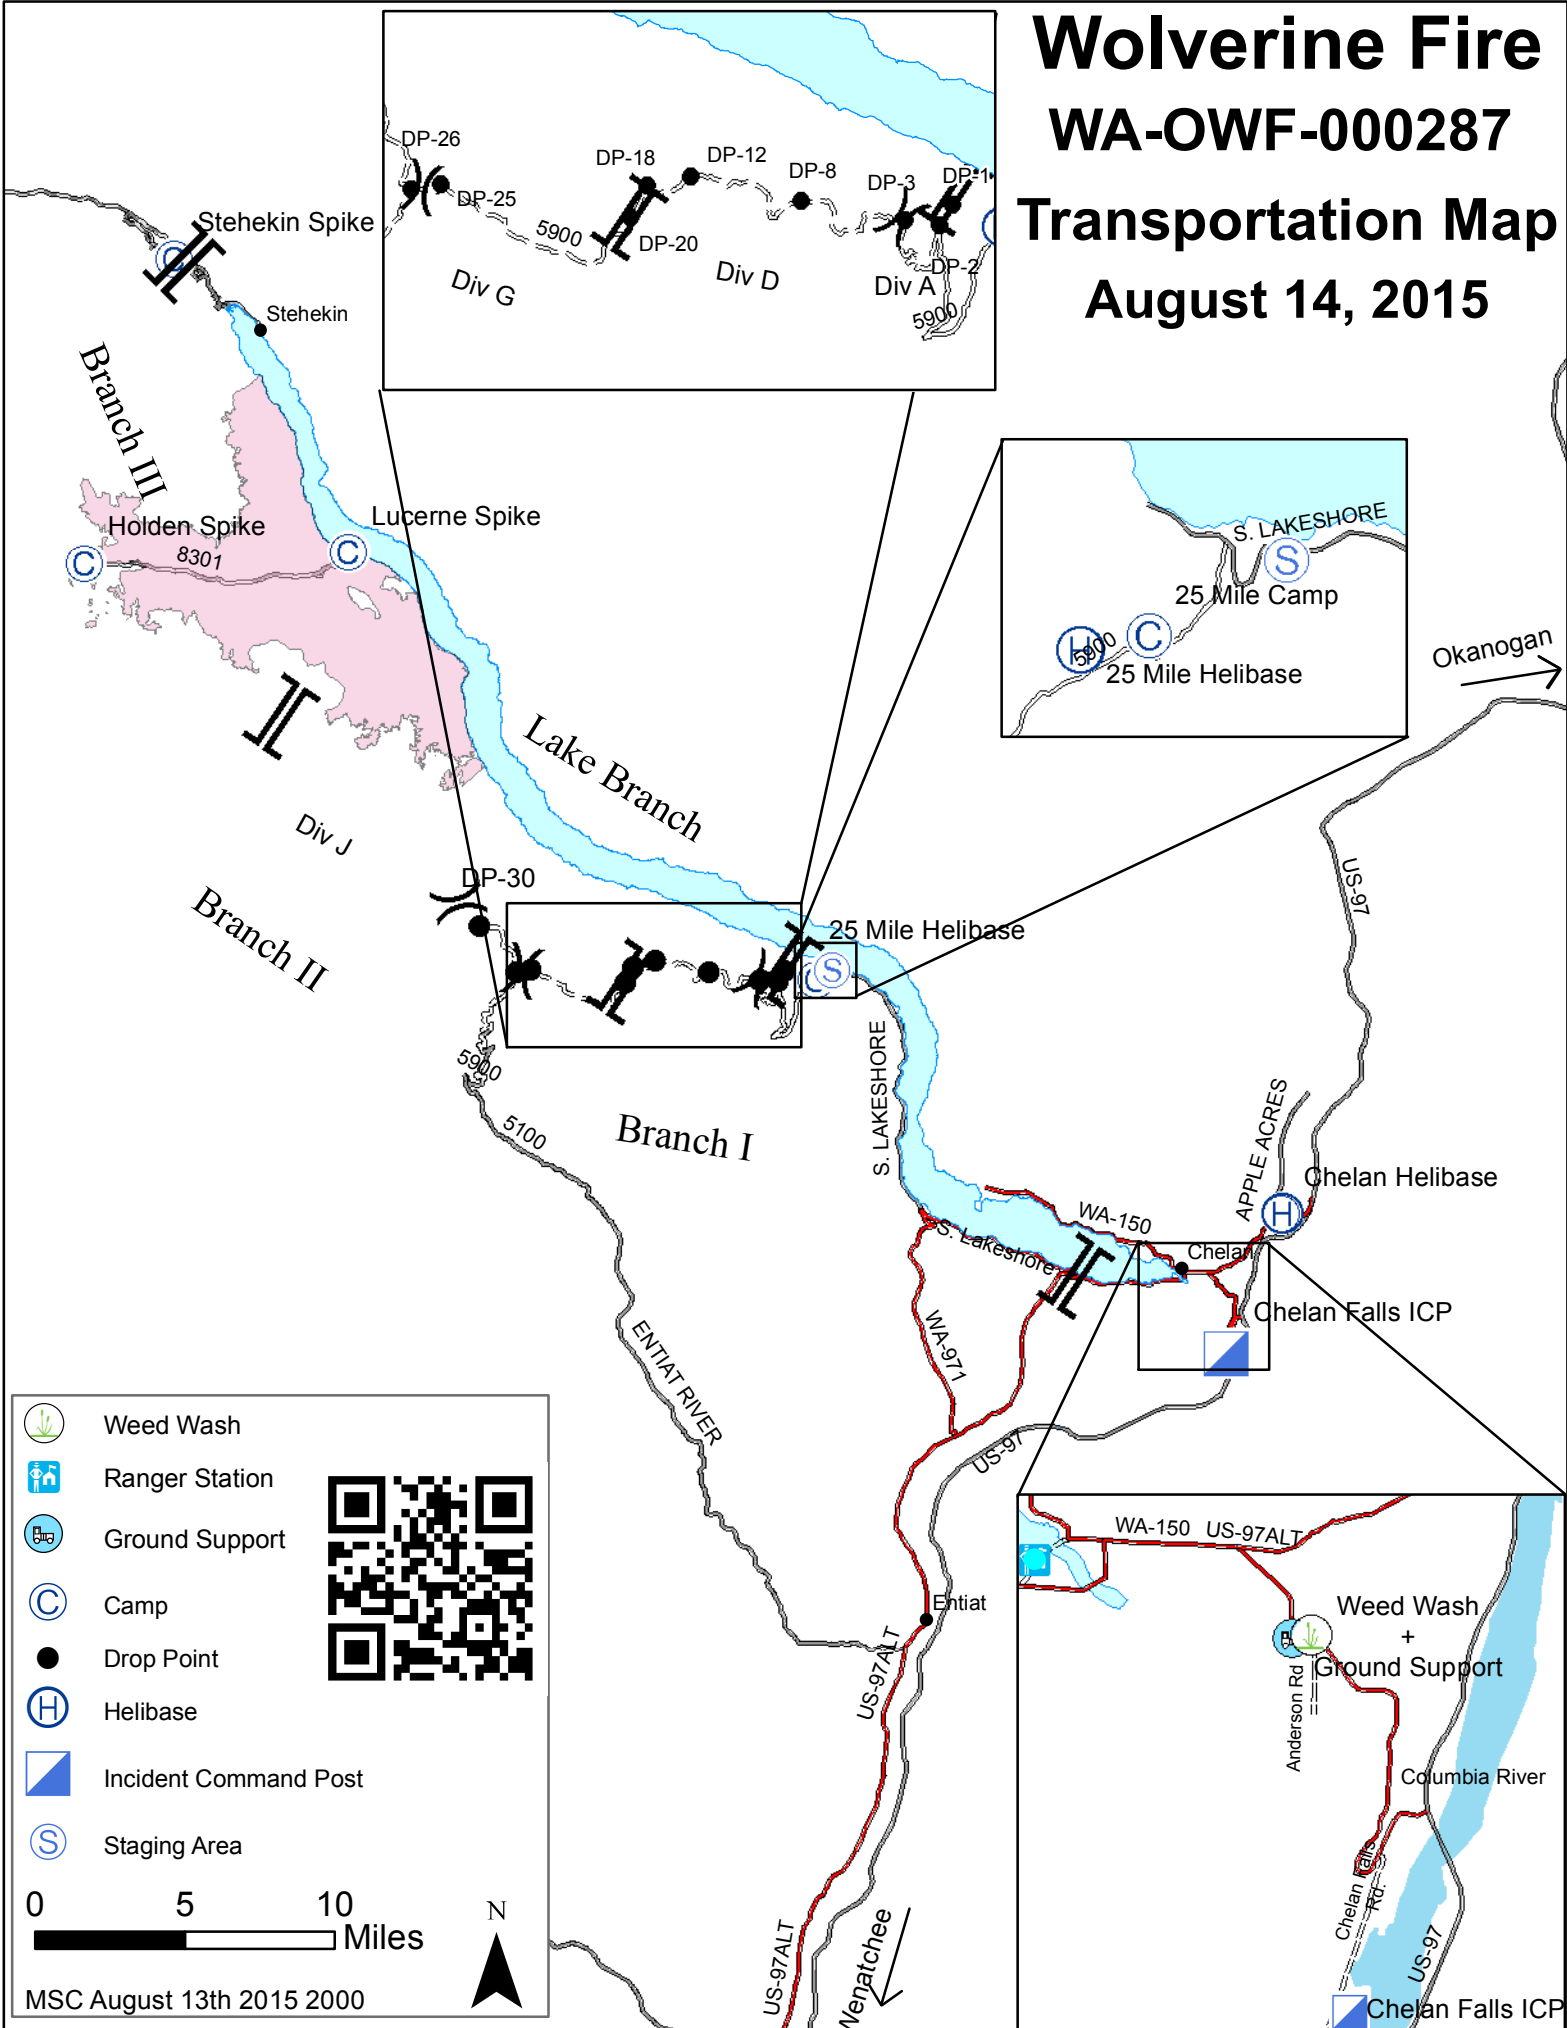

Wolverine Fire WA-OWF-000287 Transportation Map August 14, 2015

- Weed Wash
- Ranger Station
- Ground Support
- Camp
- Drop Point
- Helibase
- Incident Command Post
- Staging Area

0 5 10 Miles

MSC August 13th 2015 2000

Okanogan →

Wenatchee →

Chelan Falls ICP