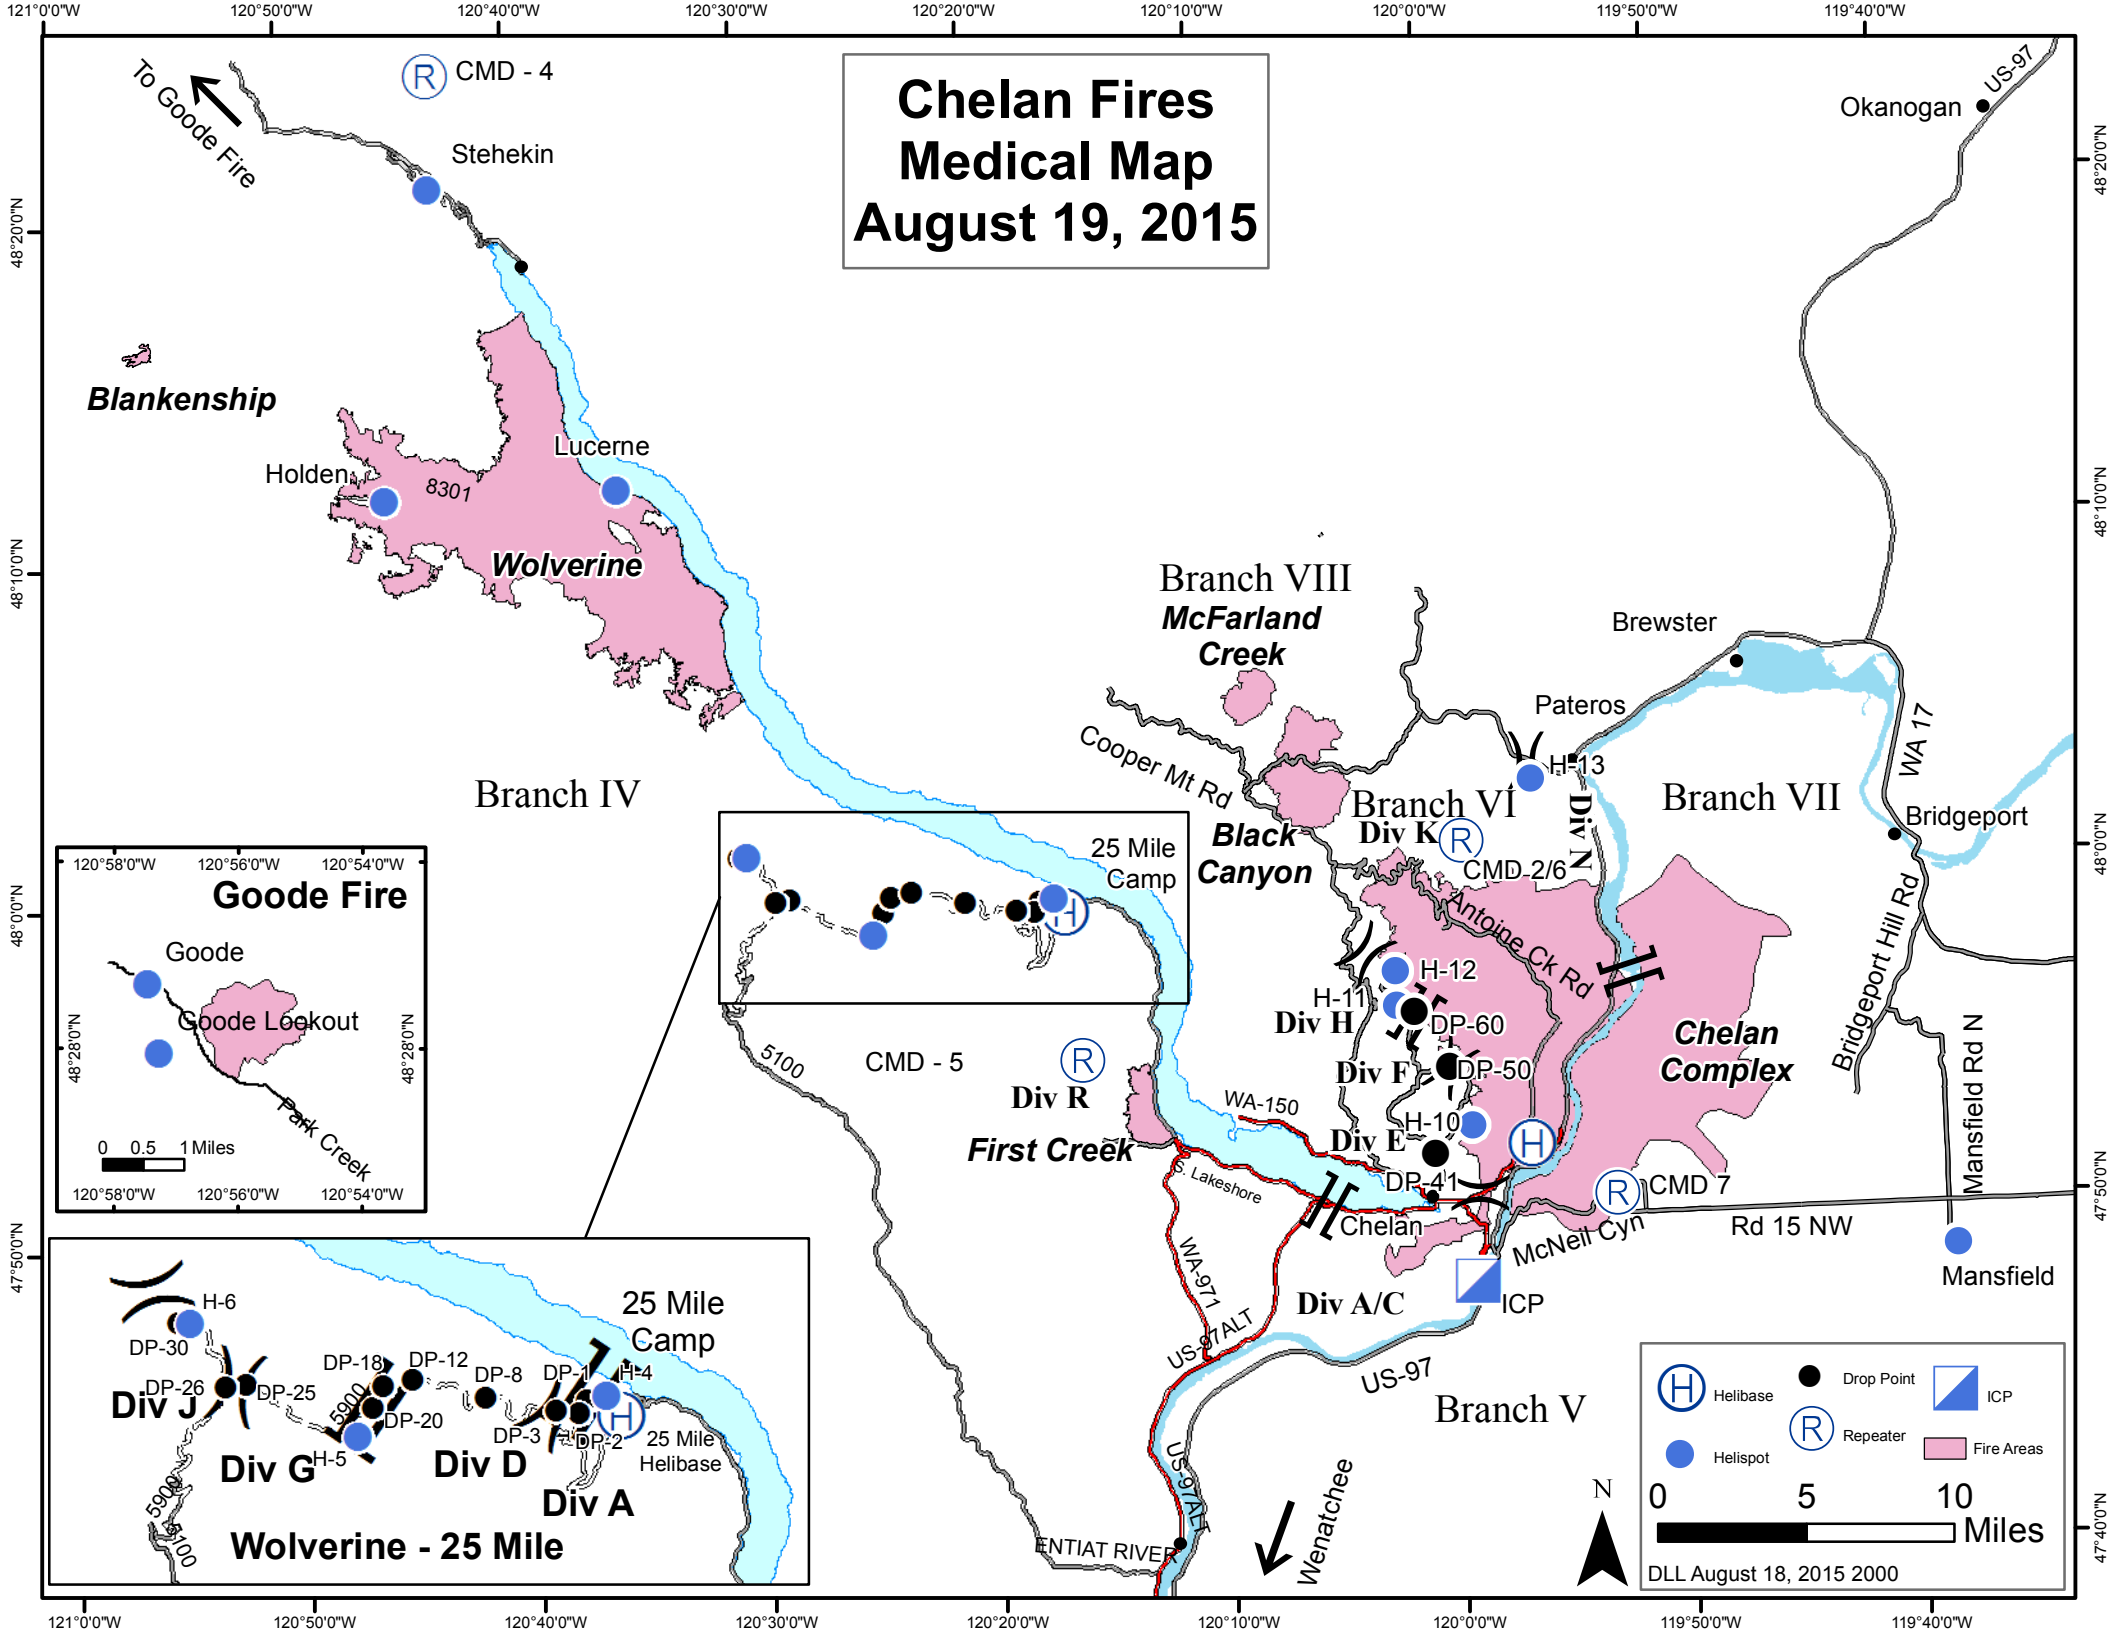

Chelan Fires Medical Map August 19, 2015

	Helibase		Drop Point		ICP
	Helispot		Repeater		Fire Areas

0 5 10 Miles

DLL August 18, 2015 2000