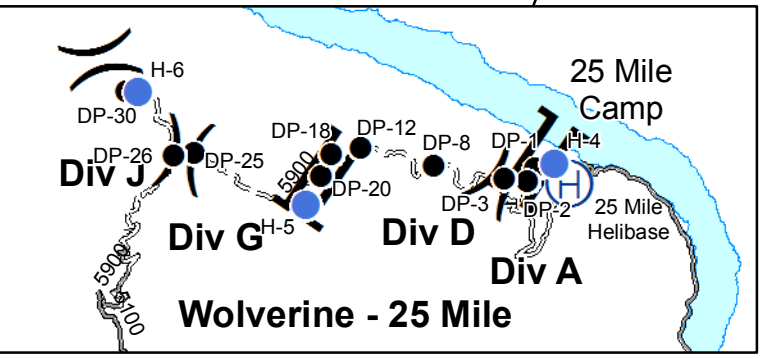

Chelan Fires Medical Map August 19, 2015

	Helibase		Drop Point		ICP
	Helispot		Repeater		Fire Areas

0 5 10 Miles

DLL August 18, 2015 2000