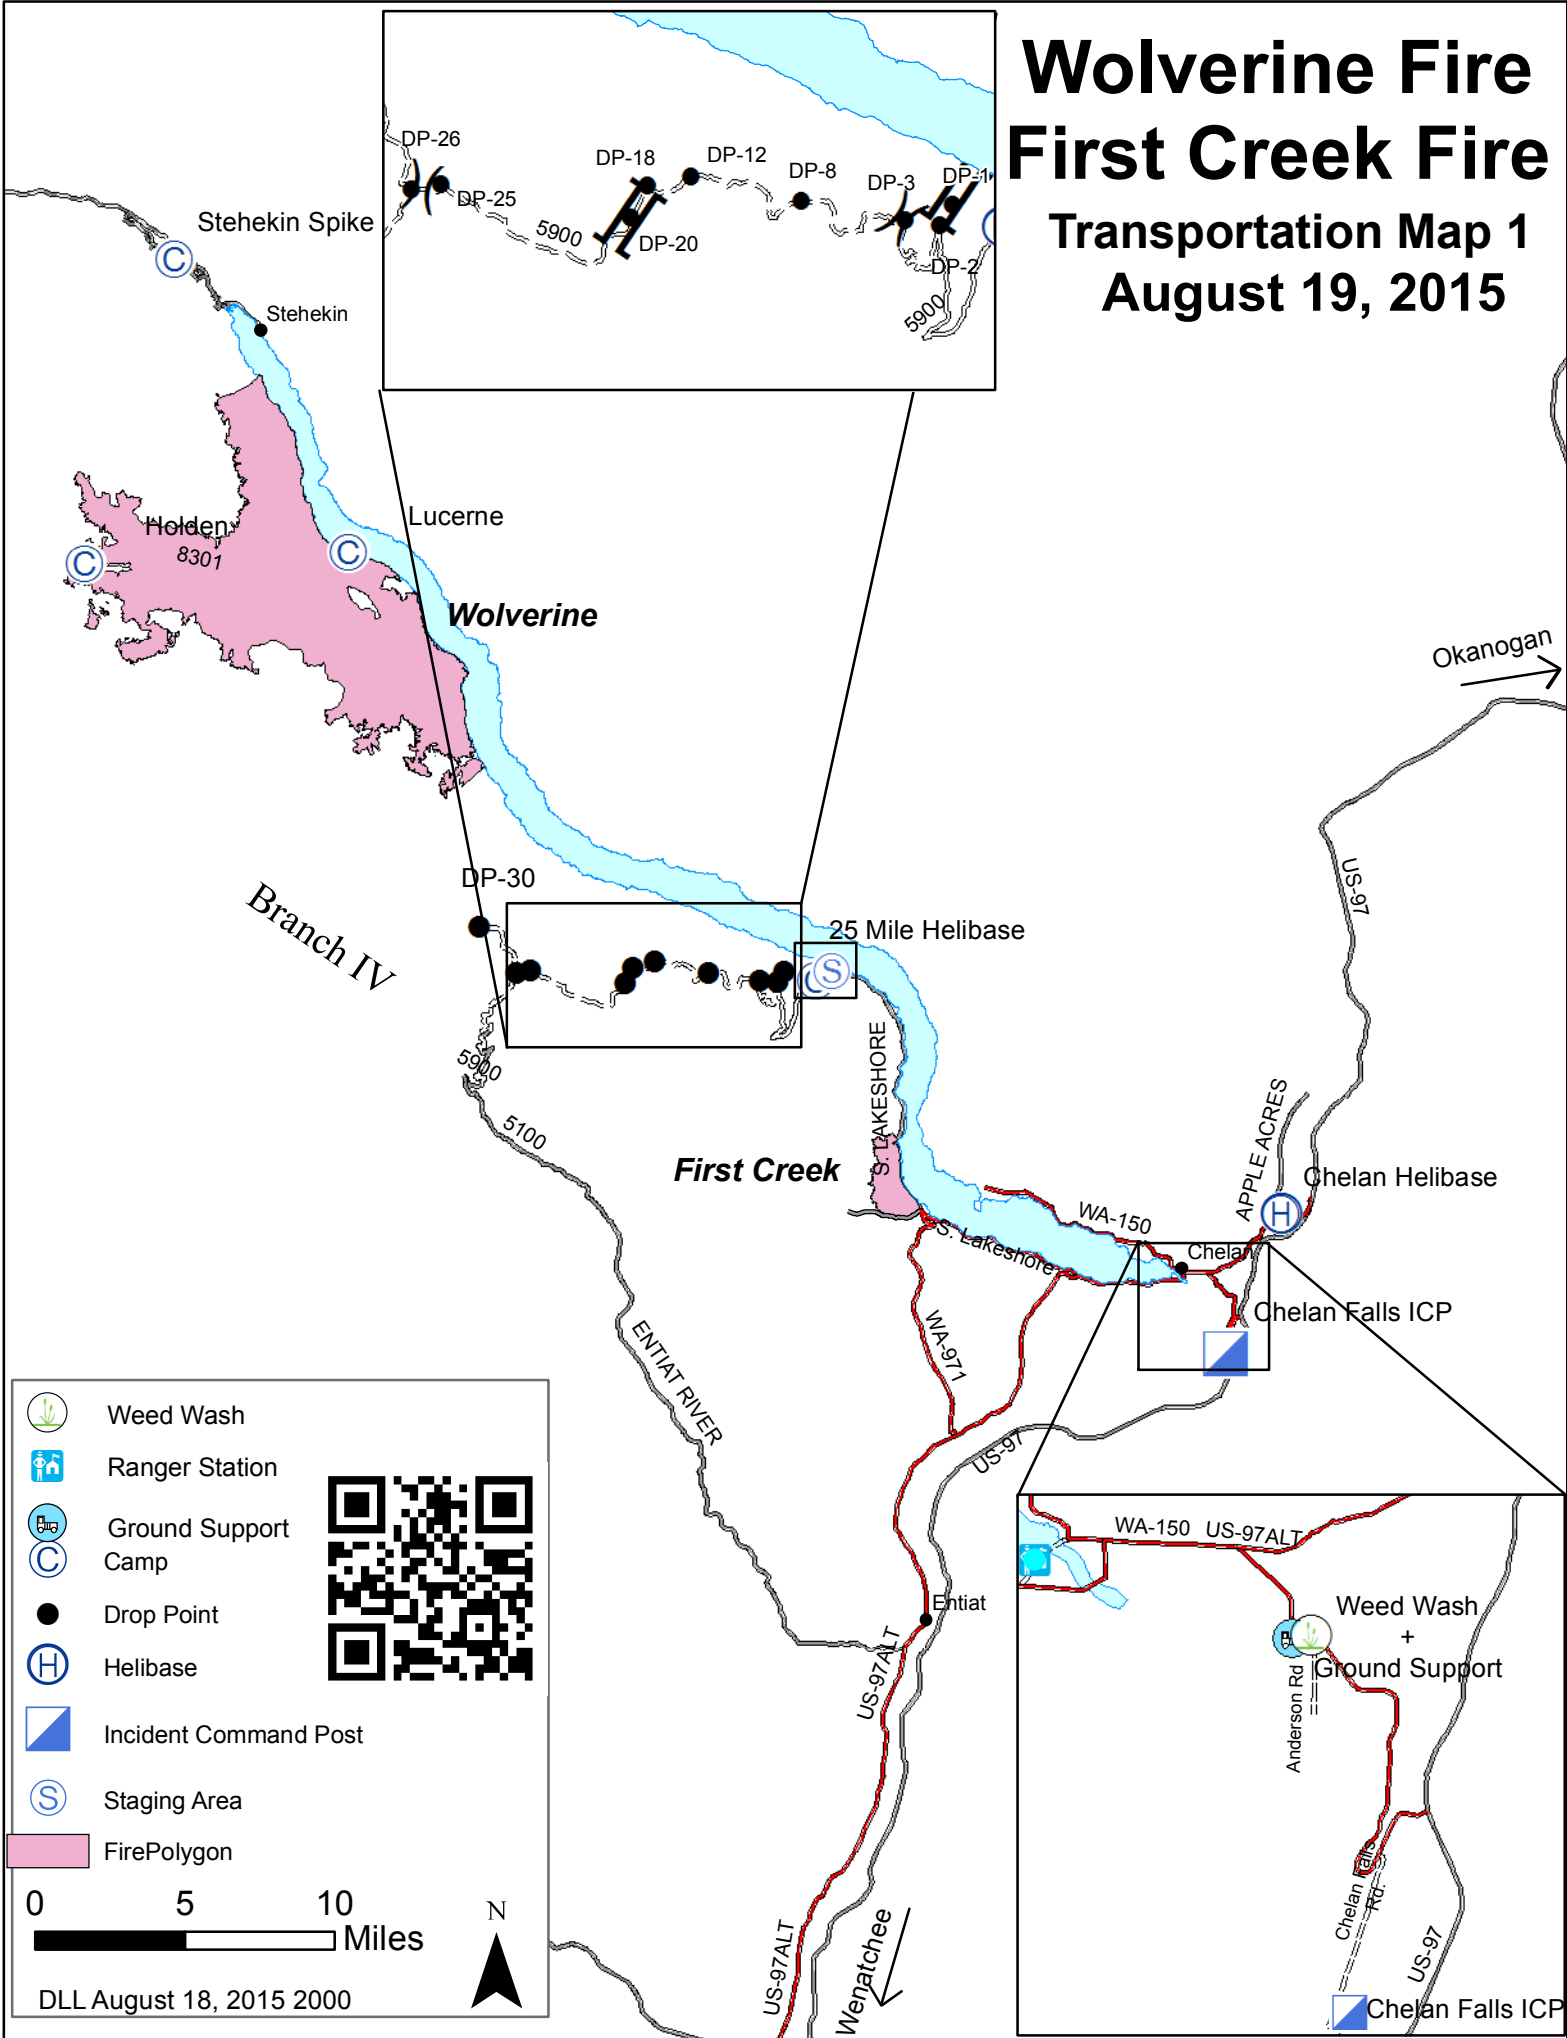

Wolverine Fire First Creek Fire Transportation Map 1 August 19, 2015

- Weed Wash
- Ranger Station
- Ground Support Camp
- Drop Point
- Helibase
- Incident Command Post
- Staging Area
- Fire Polygon

0 5 10

_____ Miles

N

DLL August 18, 2015 2000

Okanogan →

Wenatchee ←

Chelan Falls ICP