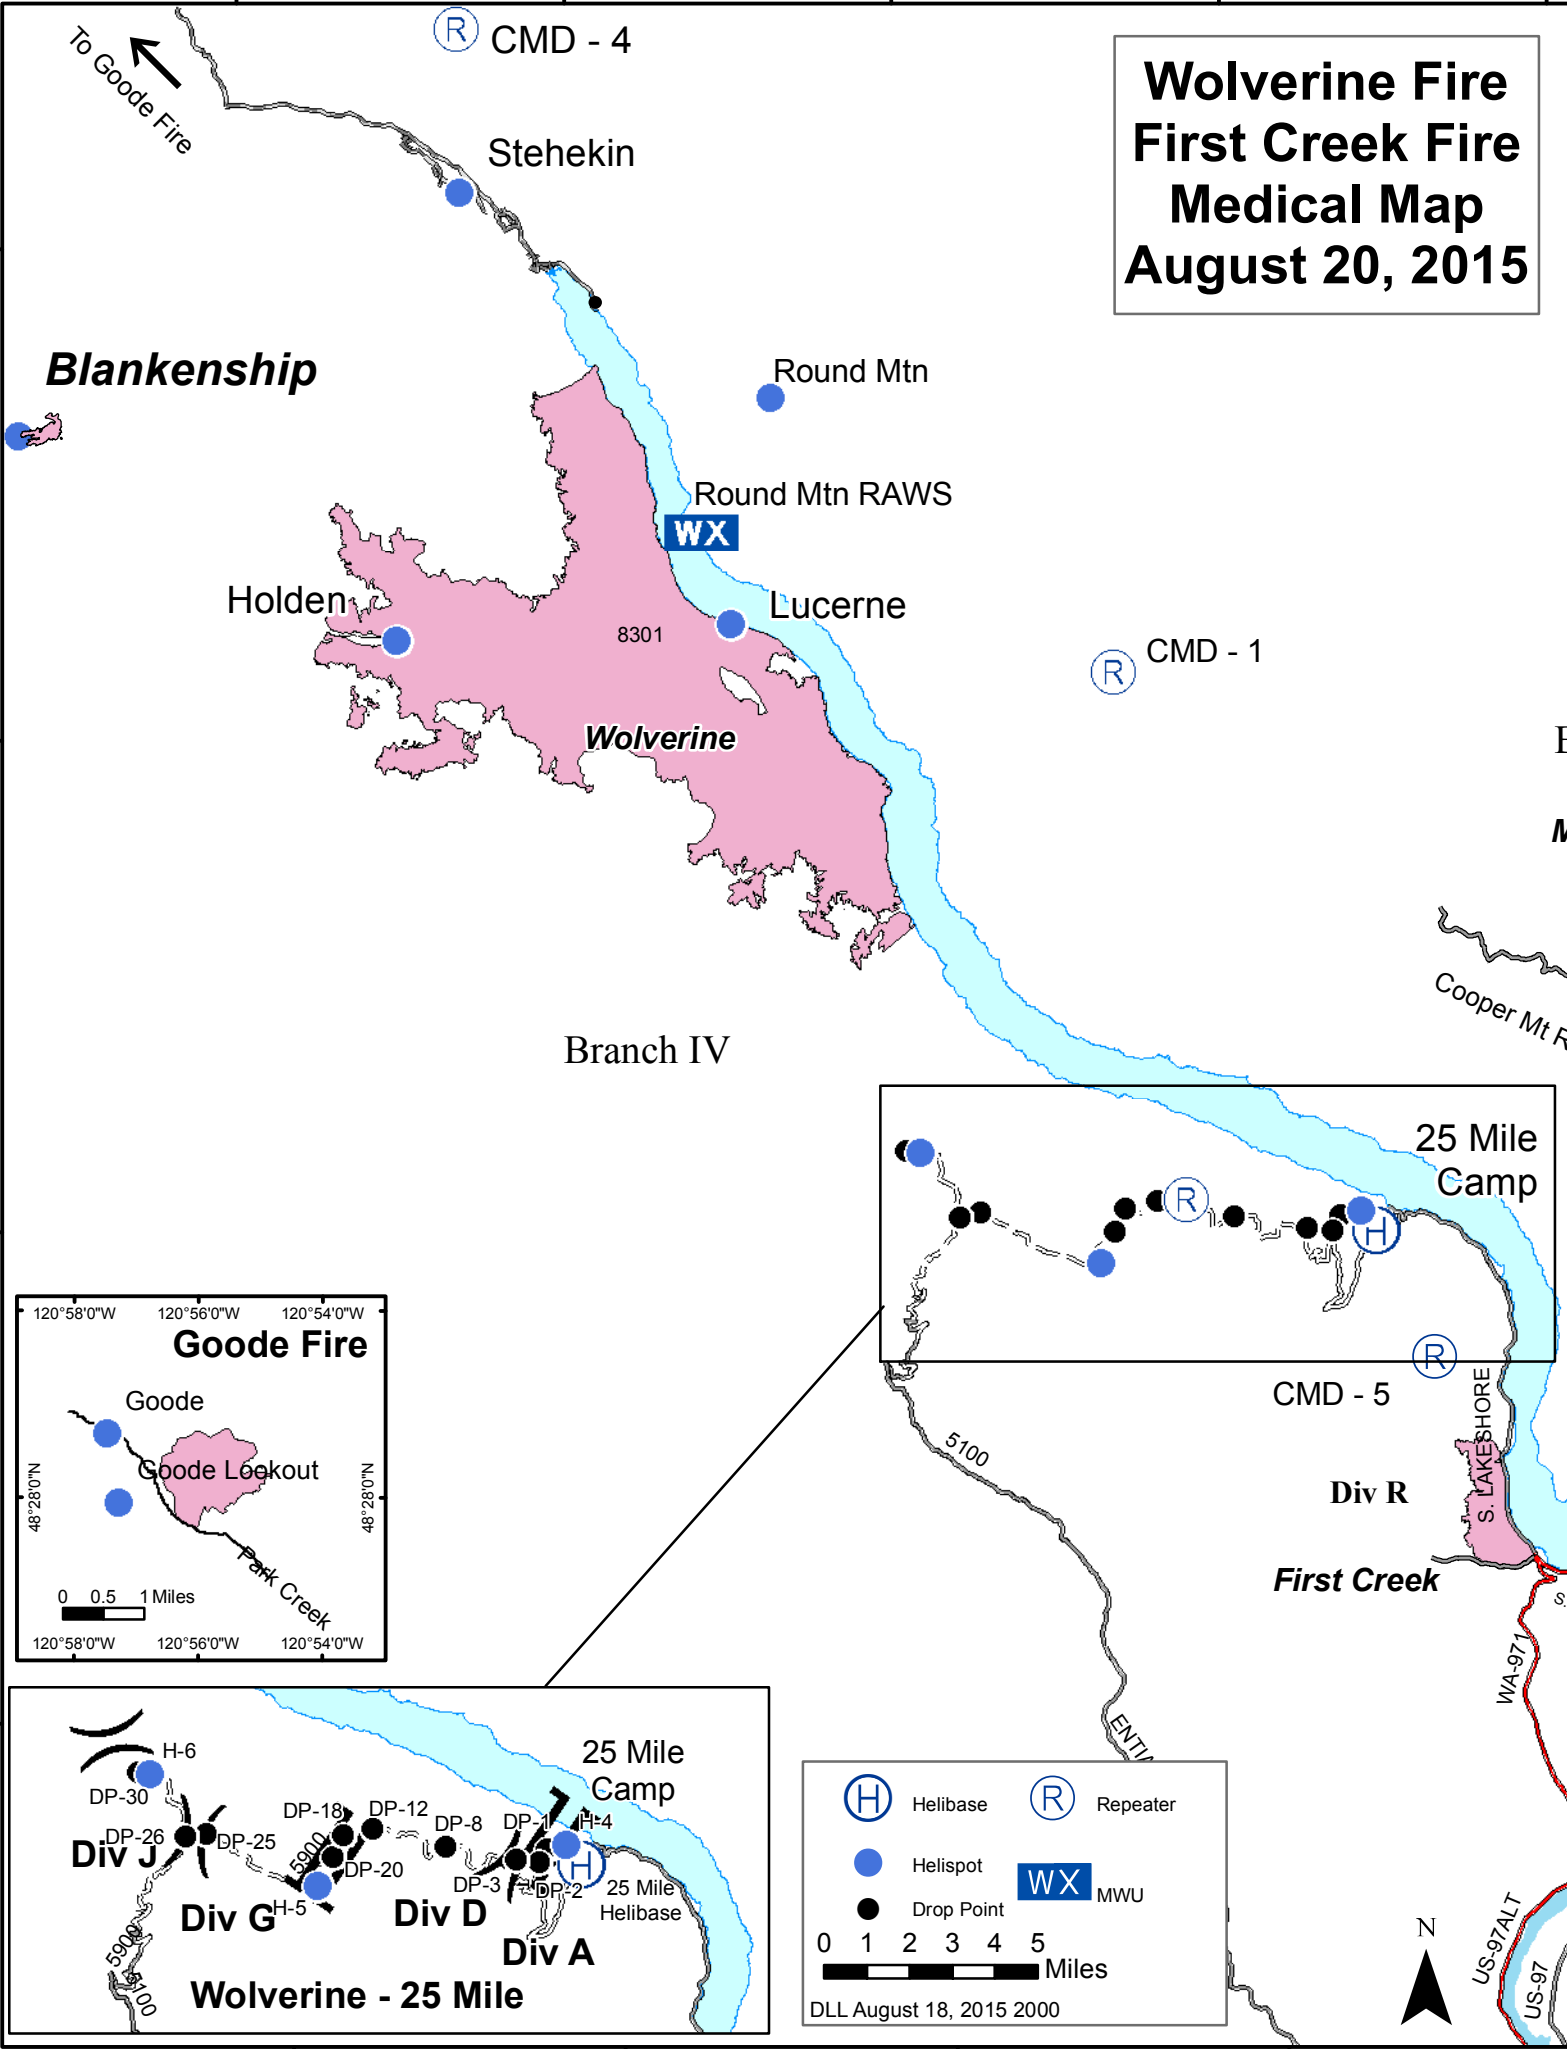

# Wolverine Fire First Creek Fire Medical Map August 20, 2015

	Helibase		Repeater
	Helispot		MWU
	Drop Point		

0 1 2 3 4 5 Miles  
DLL August 18, 2015 2000