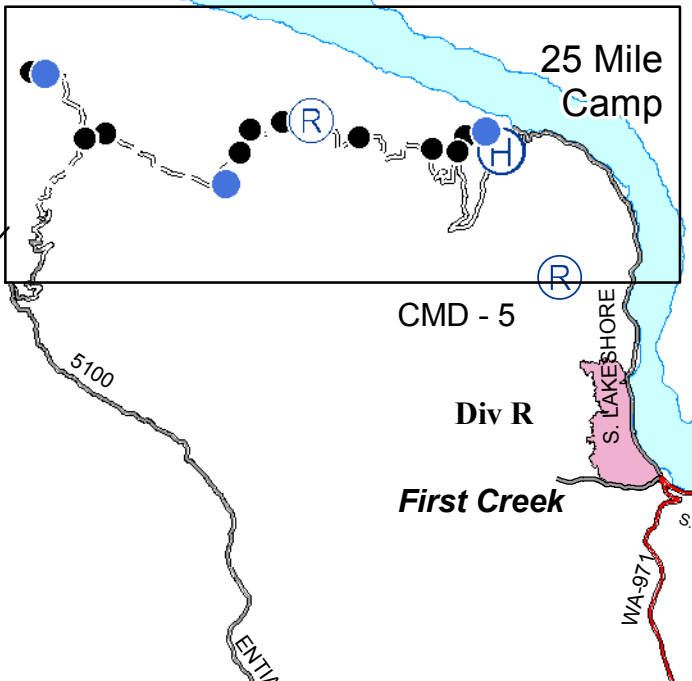

# Wolverine Fire First Creek Fire Medical Map August 20, 2015

	Helibase		Repeater
	Helispot		MWU
	Drop Point		

0 1 2 3 4 5 Miles  
DLL August 18, 2015 2000