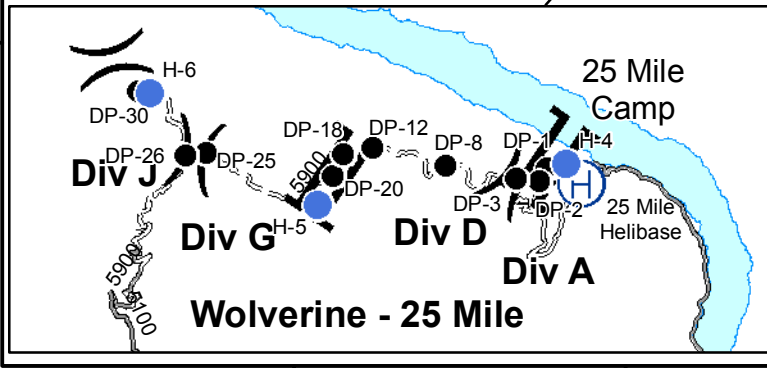

# Wolverine Fire First Creek Fire Medical Map August 20, 2015

	Helibase		Repeater
	Helispot		MWU
	Drop Point		

0 1 2 3 4 5 Miles  
DLL August 18, 2015 2000