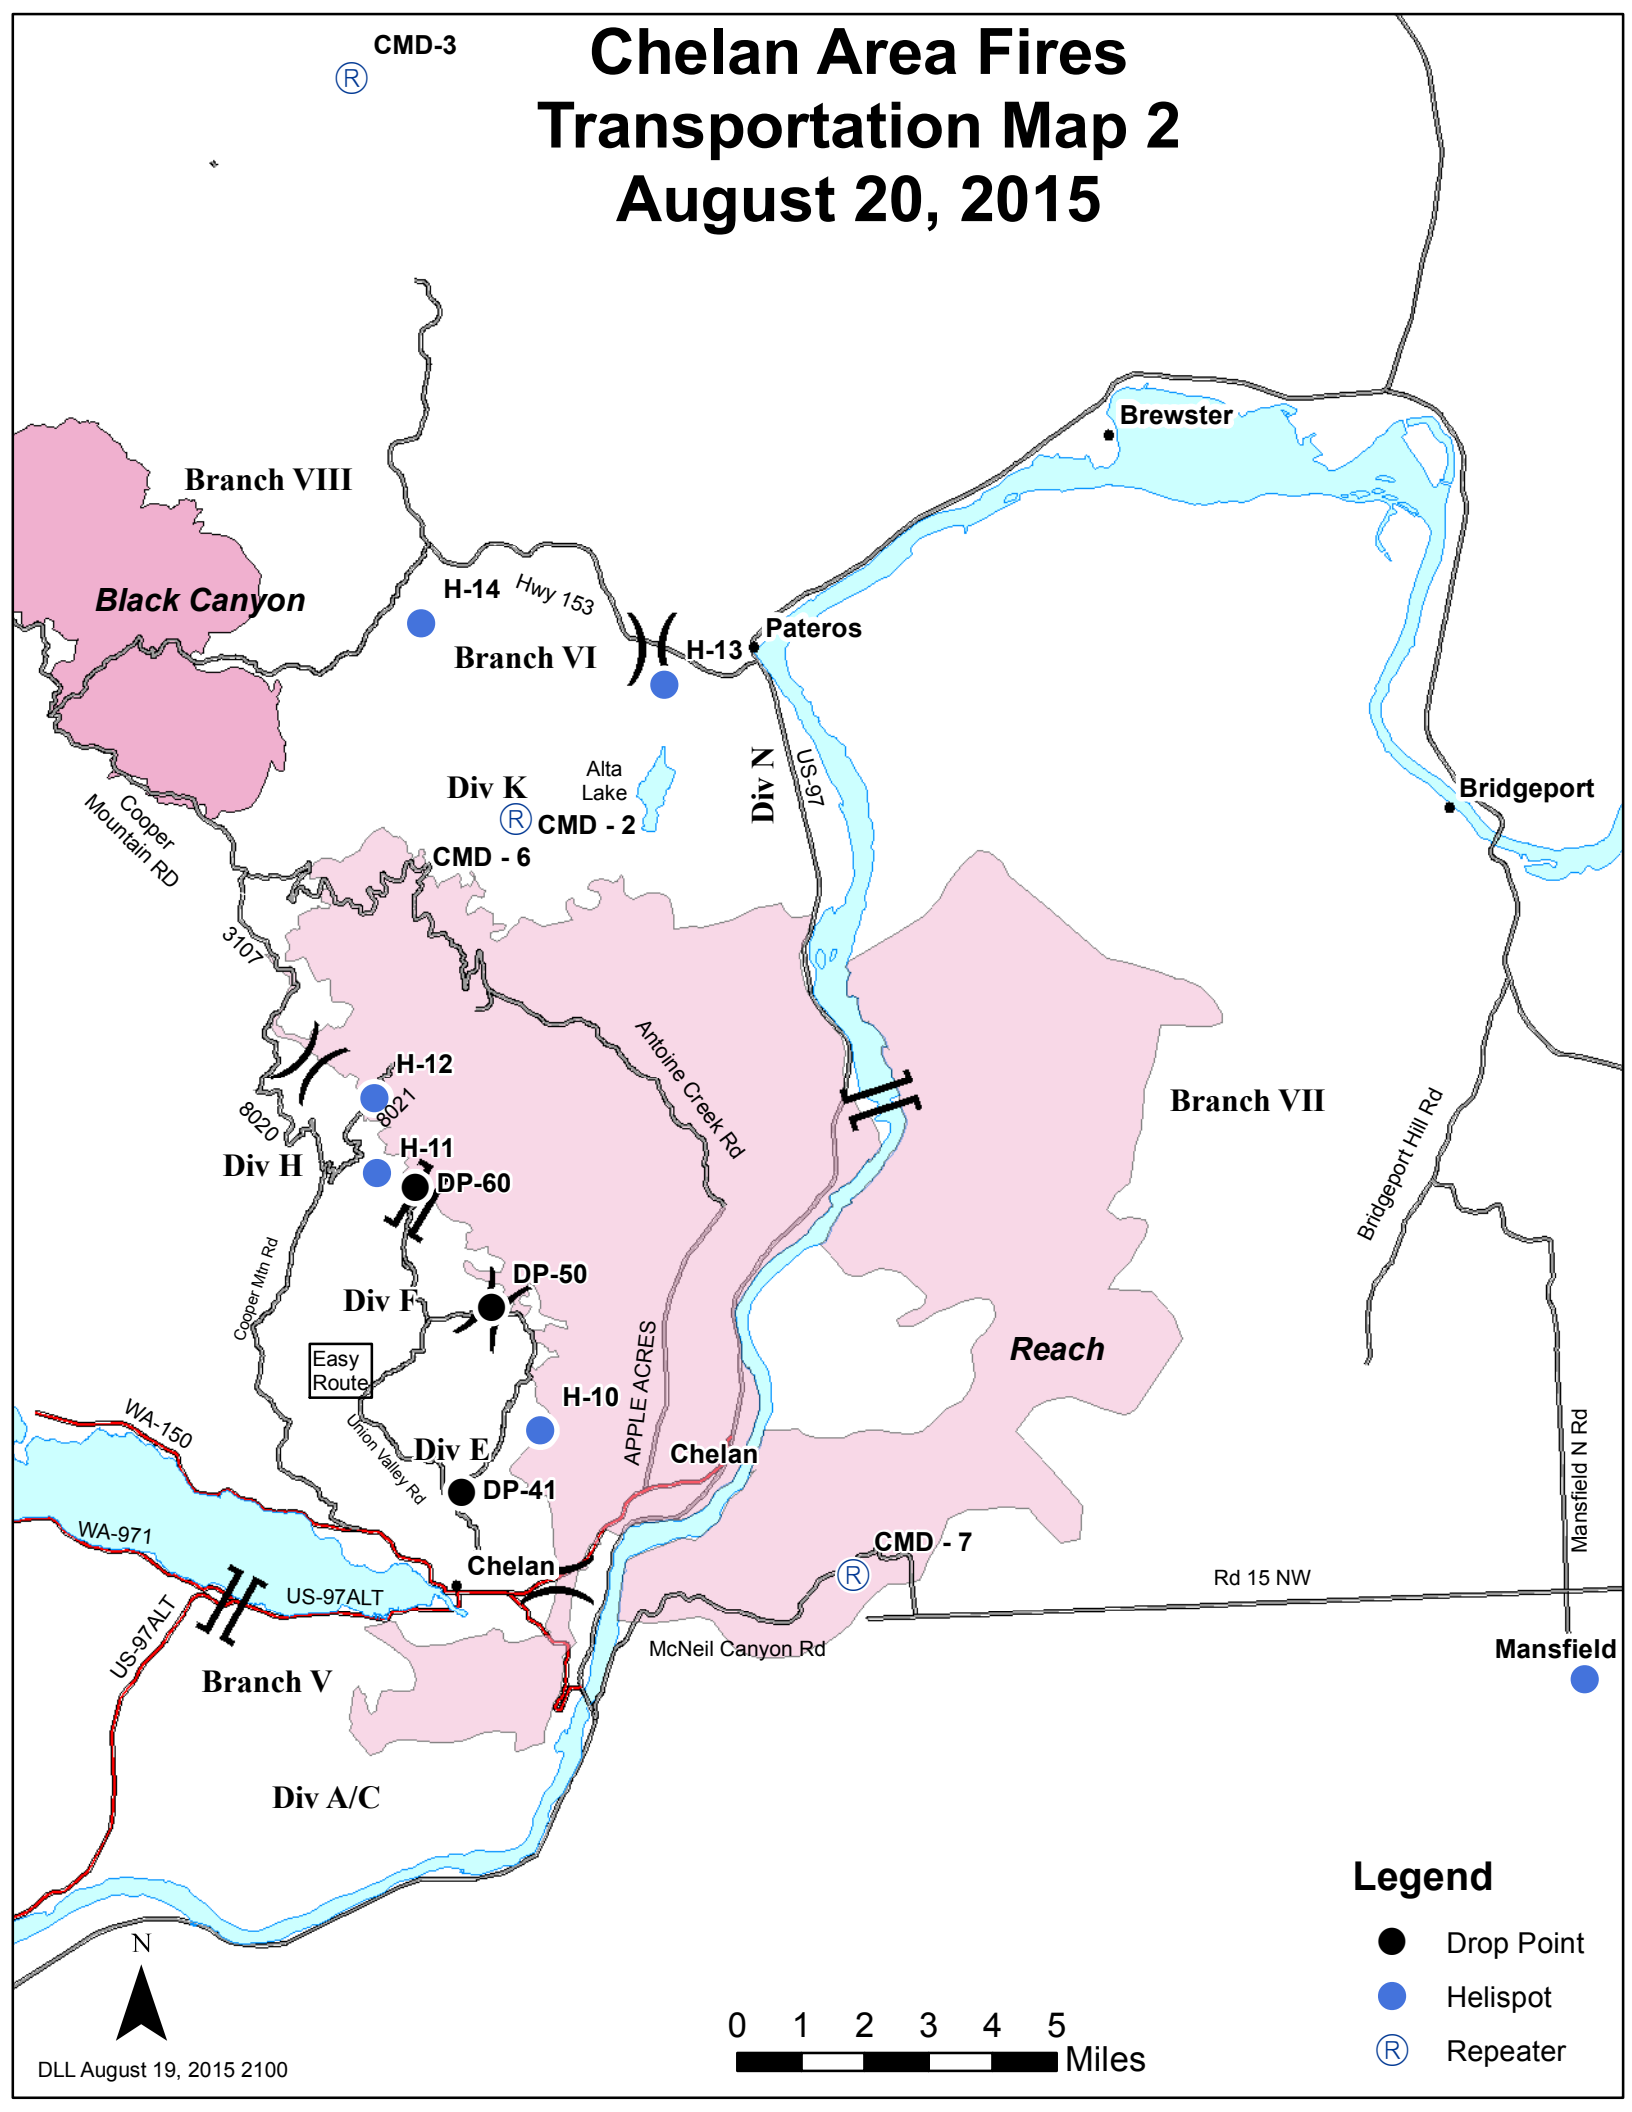

# Chelan Area Fires Transportation Map 2 August 20, 2015

- Legend**
- Drop Point
  - Helispot
  - Ⓡ Repeater