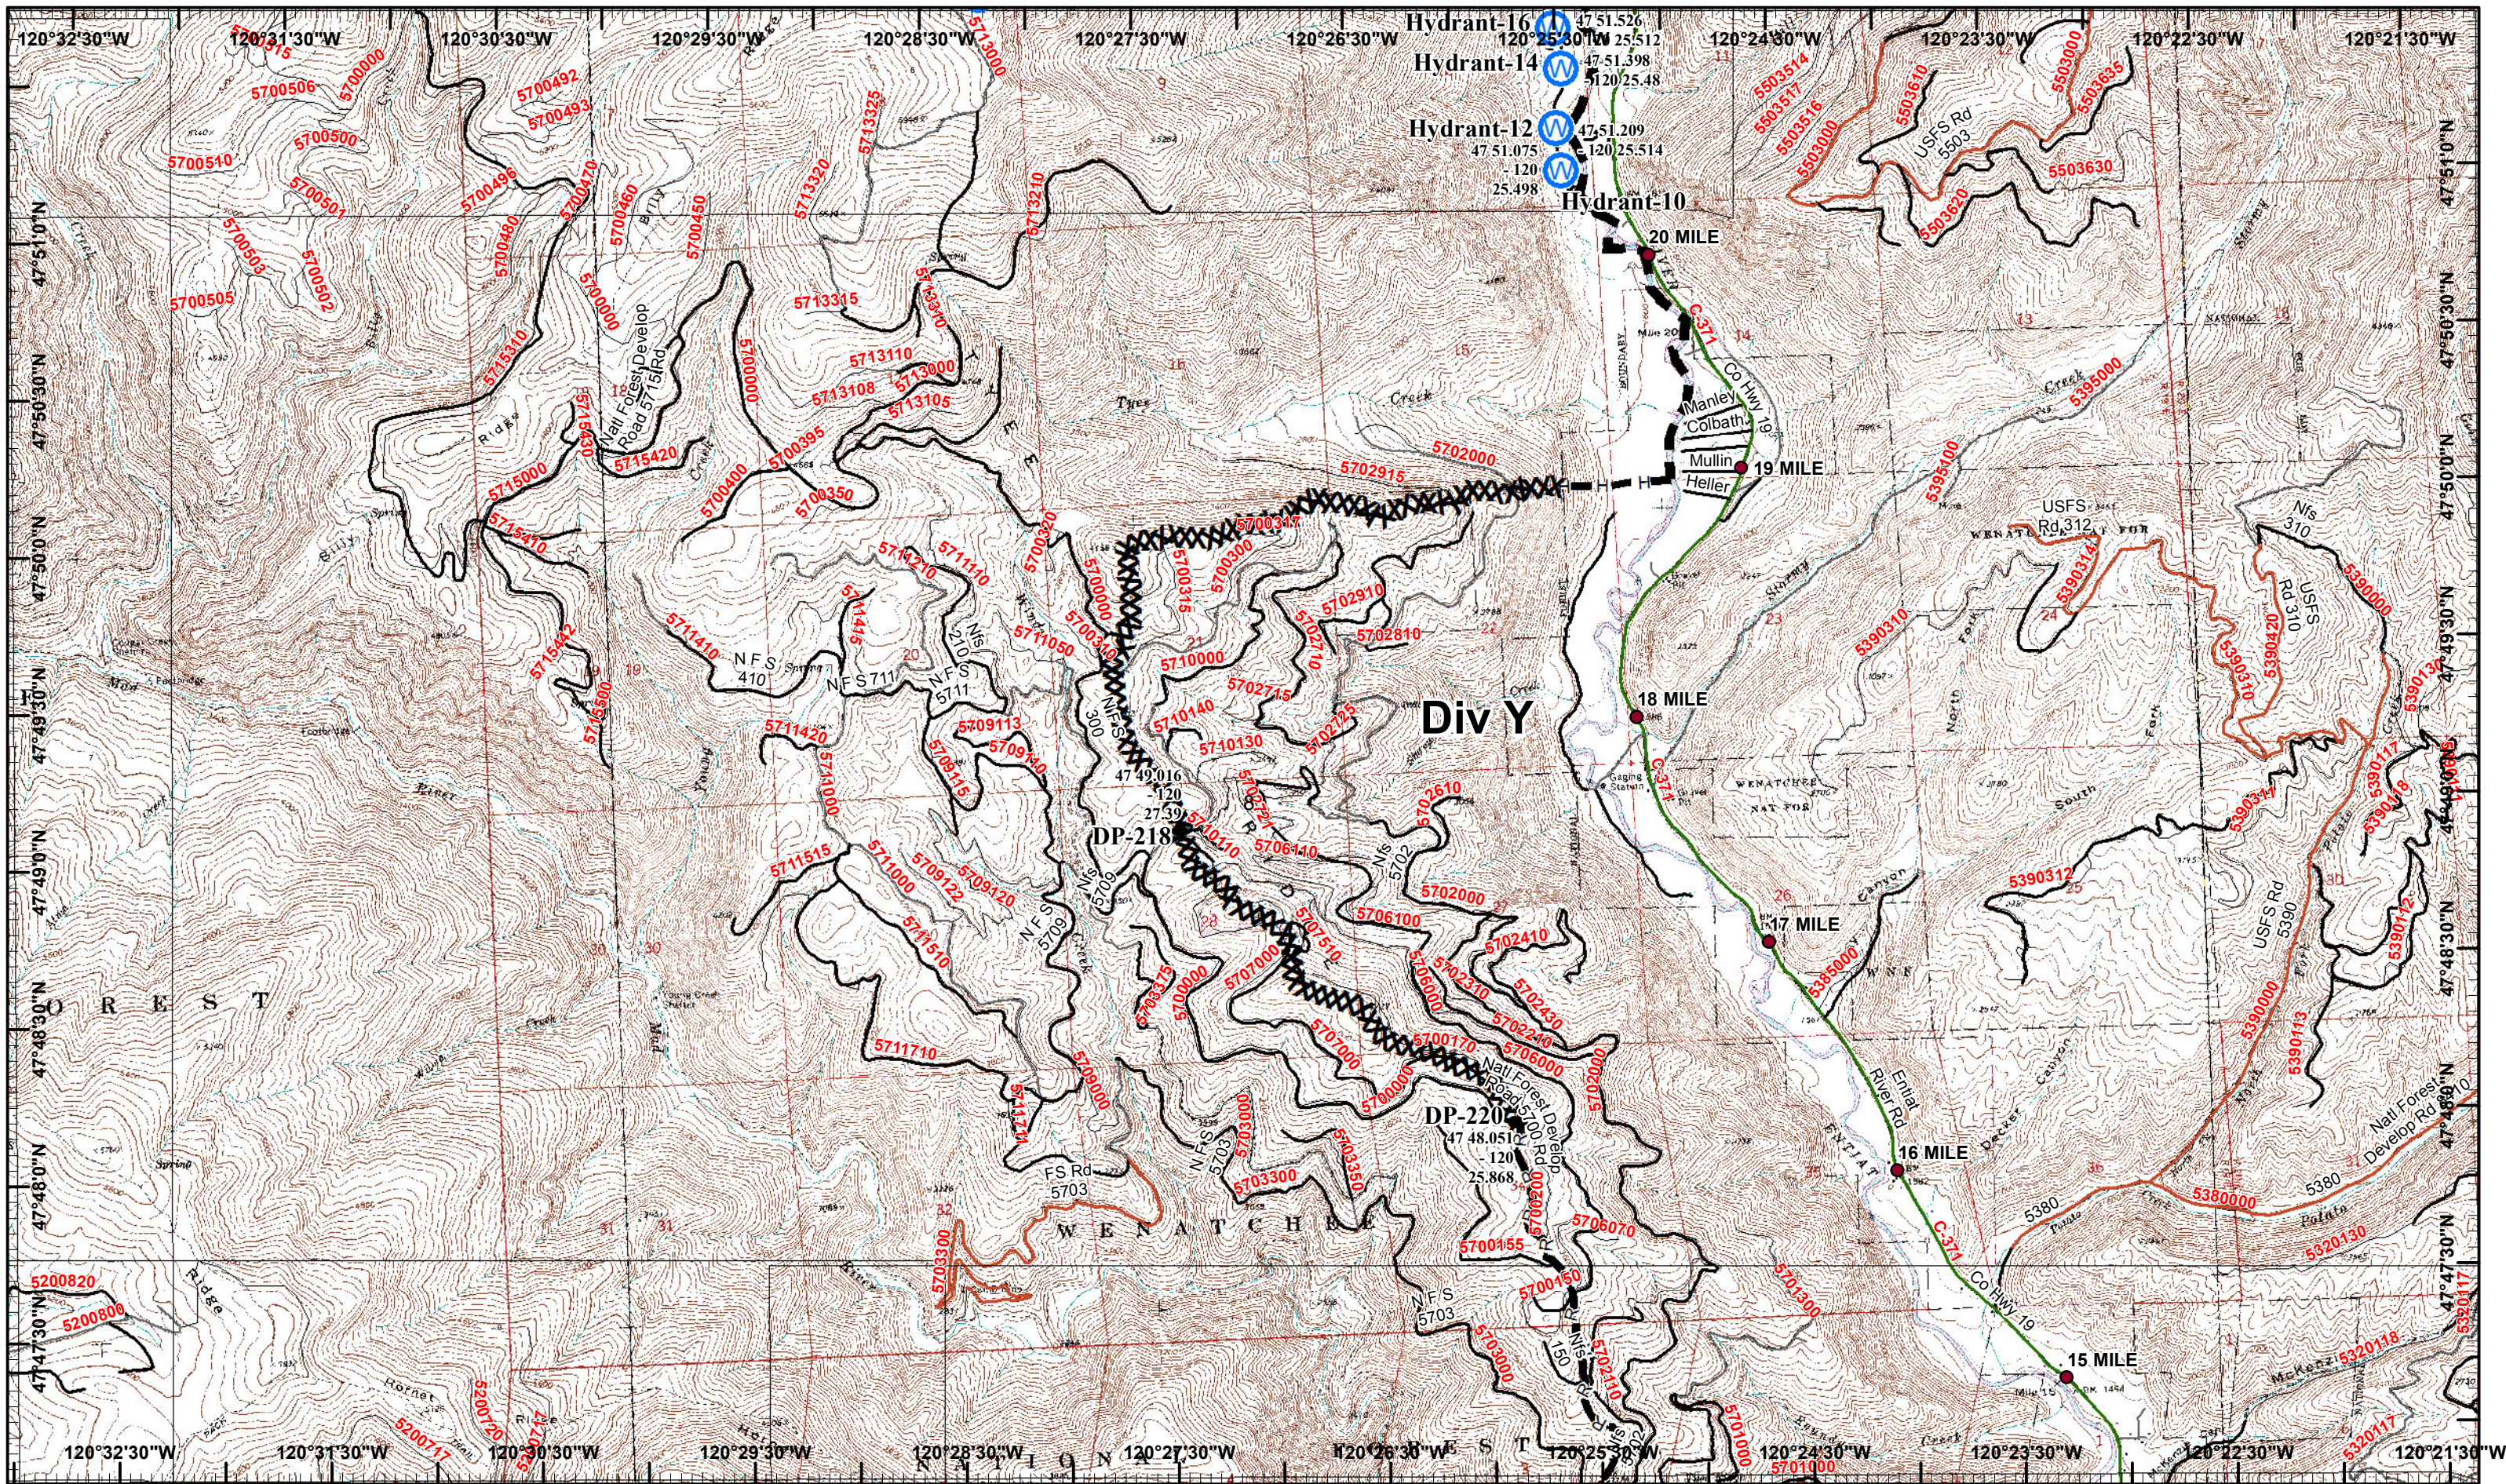

-  Water Source
-  Other
-  Drop Point

1	2	11
3	4	12
5	6	13
7	8	14
9	10	

- Helispot
- W Water Source
- R Repeater
- ★ Other
- Drop Point

1	2	11
3	4	12
5	6	13
7	8	14
9	10	

**Wolverine/First Creek IAP**

Operational Period 09/09/2015

GIS Acres 73, 057  
20150907@2244

Map Created 9/8/2015 19:27:41 PM RDC

- Helispot
- W Water Source
- C Camp
- Drop Point
- ★ Other

1	2	11
3	4	12
5	6	13
7	8	14
9	10	15

Water Source

Repeater

Drop Point

1	2	11
3	4	12
5	6	13
7	8	14
9	10	15

**Wolverine/First Creek IAP**

Operational Period 09/09/2015

GIS Acres 73, 057  
 20150907@2244 Map Created 9/8/2015 19:27:59 PM RDC

Water Source

Other

Drop Point

1	2	11
3	4	12
5	6	13
7	8	14
9	10	15

**Wolverine/First Creek IAP**

Operational Period 09/09/2015

GIS Acres 73, 057  
 20150907@2244 Map Created 9/8/2015 19:28:08 PM RDC

● Drop Point

1	2	11
3	4	12
5	6	13
7	8	14
9	10	15

- H Helibase
- Helispot
- W Water Source
- R Repeater
- C Camp
- S Staging Area
- Drop Point
- ★ Other