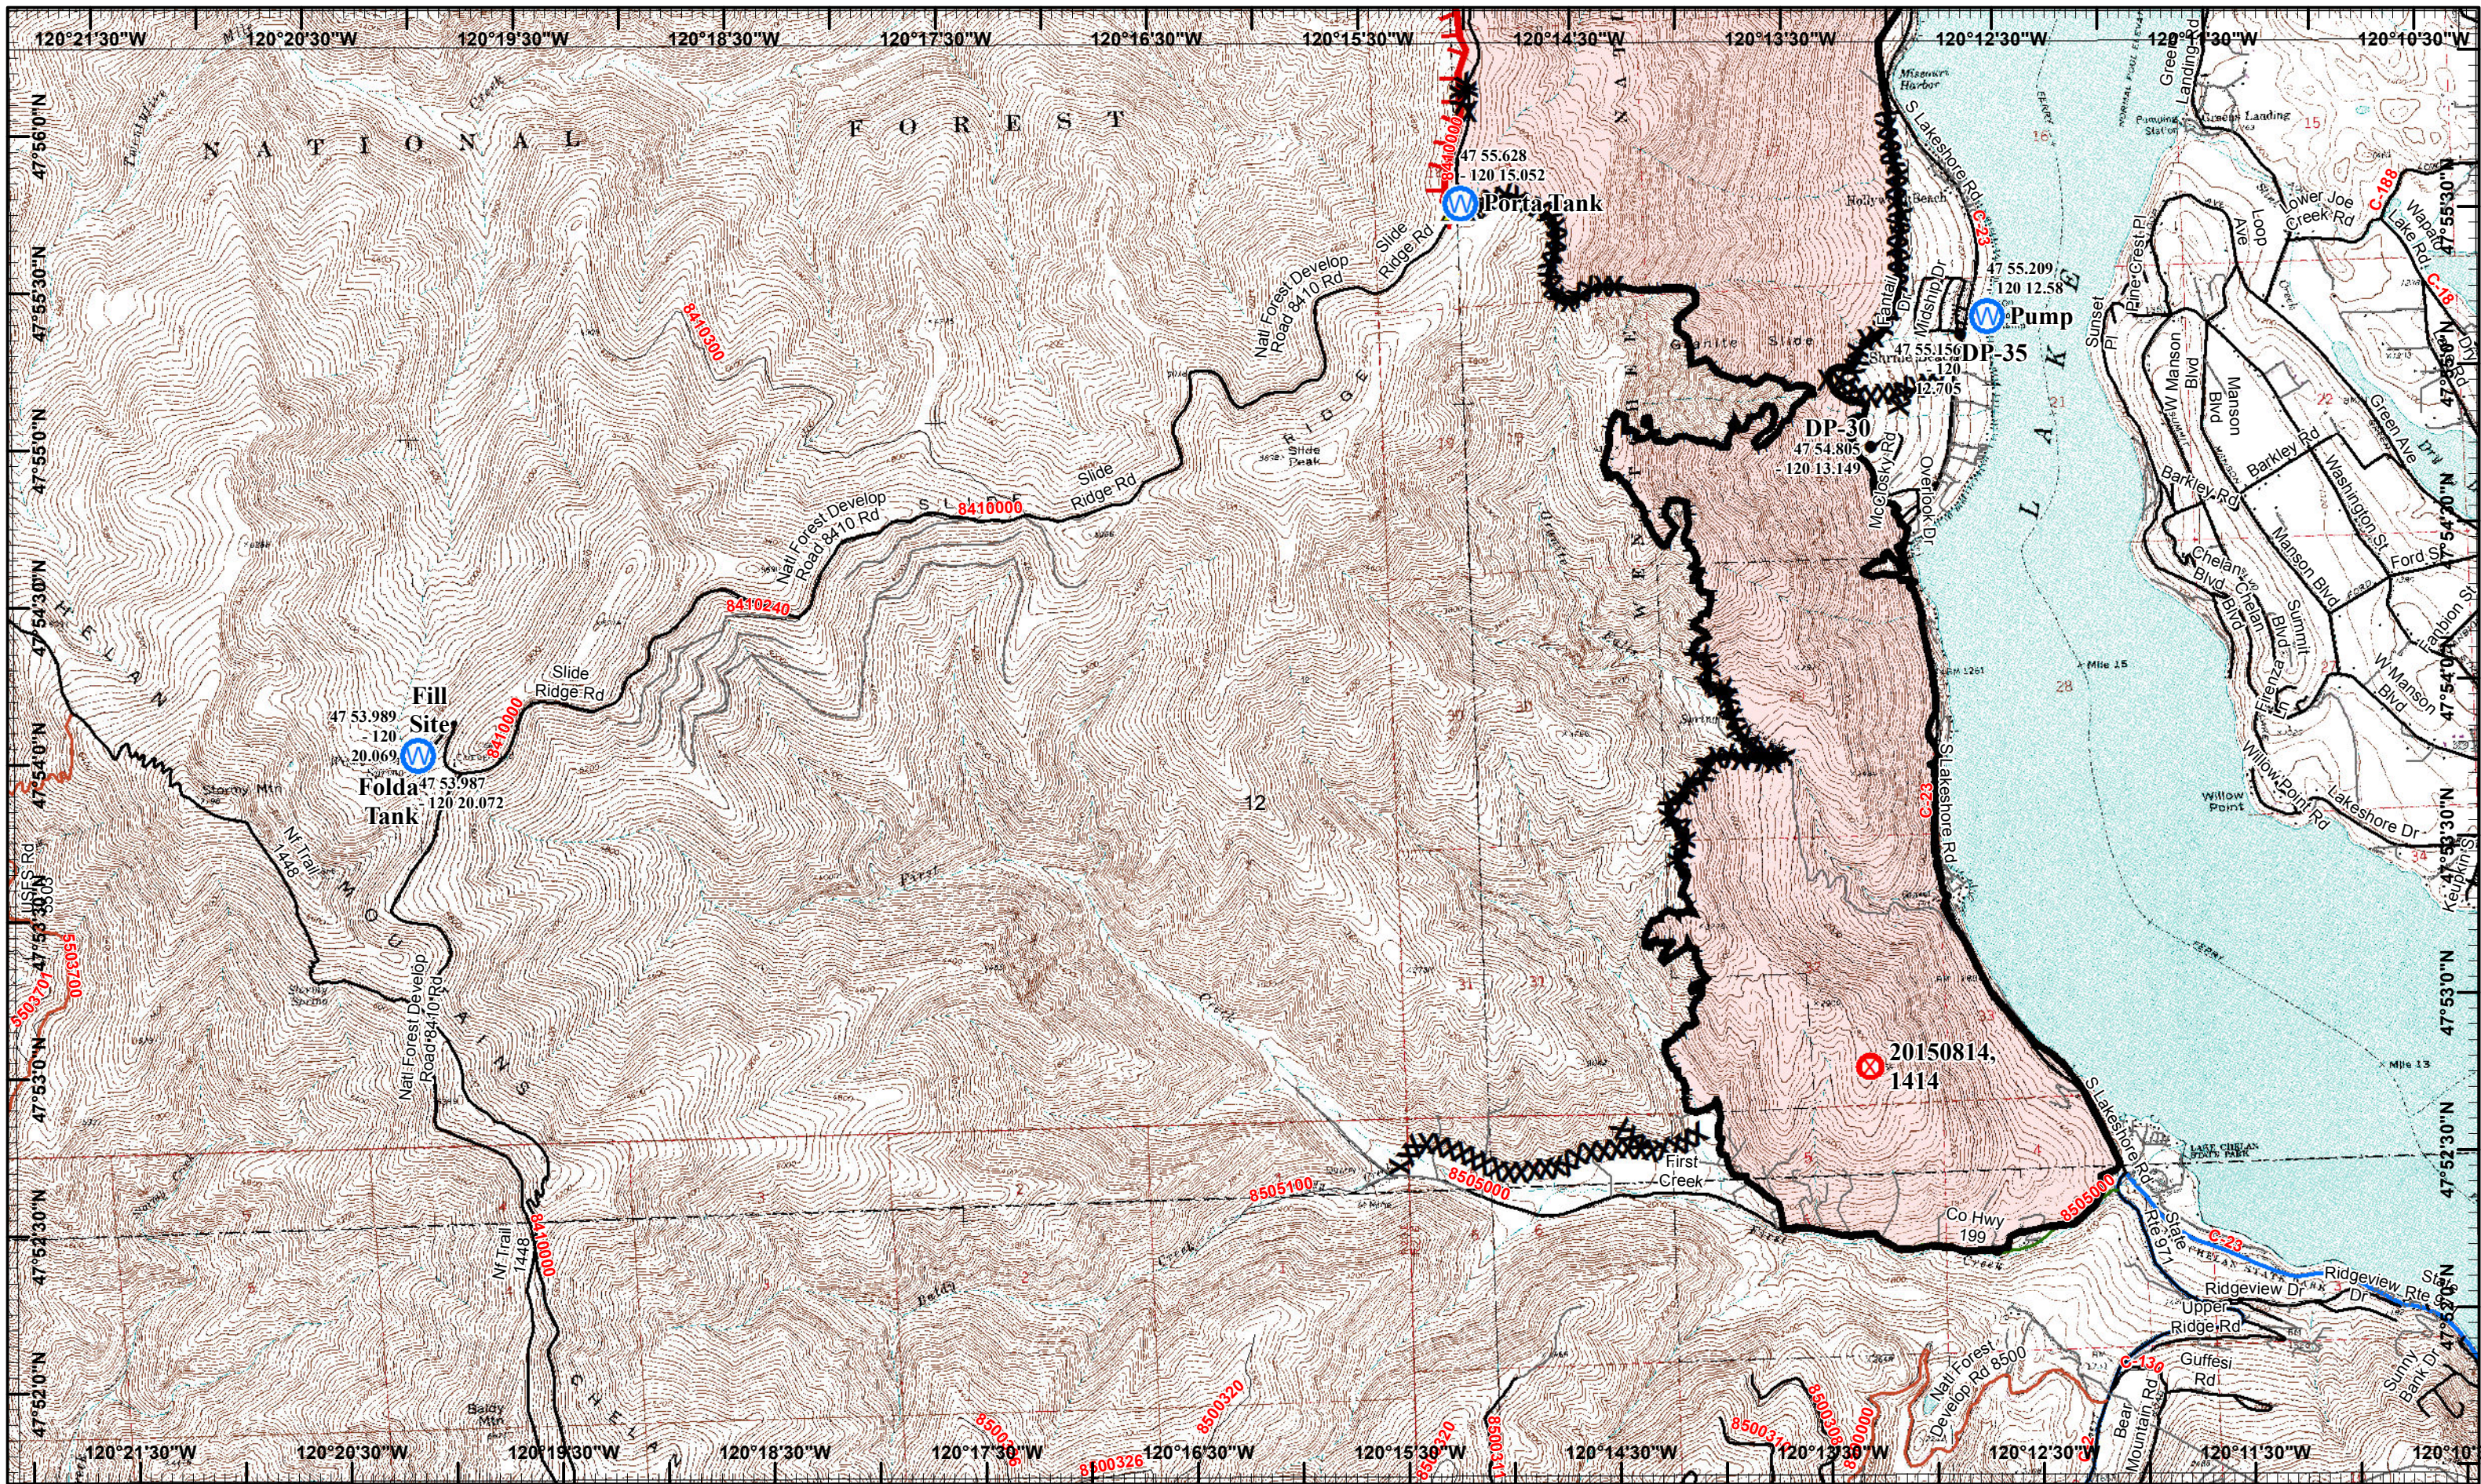

-  Water Source
-  Other
-  Drop Point

1	2	11
3	4	12
5	6	13
7	8	14
9	10	

- Helispot
- W Water Source
- R Repeater
- ★ Other
- Drop Point

1	2	11
3	4	12
5	6	13
7	8	14
9	10	

**Wolverine/First Creek IAP**

Operational Period 09/09/2015

**Wolverine/First Creek IAP**

Operational Period 09/09/2015

GIS Acres 73, 057  
 20150907@2244 Map Created 9/8/2015 19:27:59 PM RDC

Water Source

Other

Drop Point

1	2	11
3	4	12
5	6	13
7	8	14
9	10	15

**Wolverine/First Creek IAP**

Operational Period 09/09/2015

GIS Acres 73, 057  
 20150907@2244 Map Created 9/8/2015 19:28:08 PM RDC

● Drop Point

1	2	11
3	4	12
5	6	13
7	8	14
9	10	15

- H Helibase
- Helispot
- W Water Source
- R Repeater
- C Camp
- S Staging Area
- Drop Point
- ★ Other

1	2	11
3	4	12
5	6	
7	8	10
9	10	

1	2	11
3	4	12
5	6	13
7	8	14
9	10	15