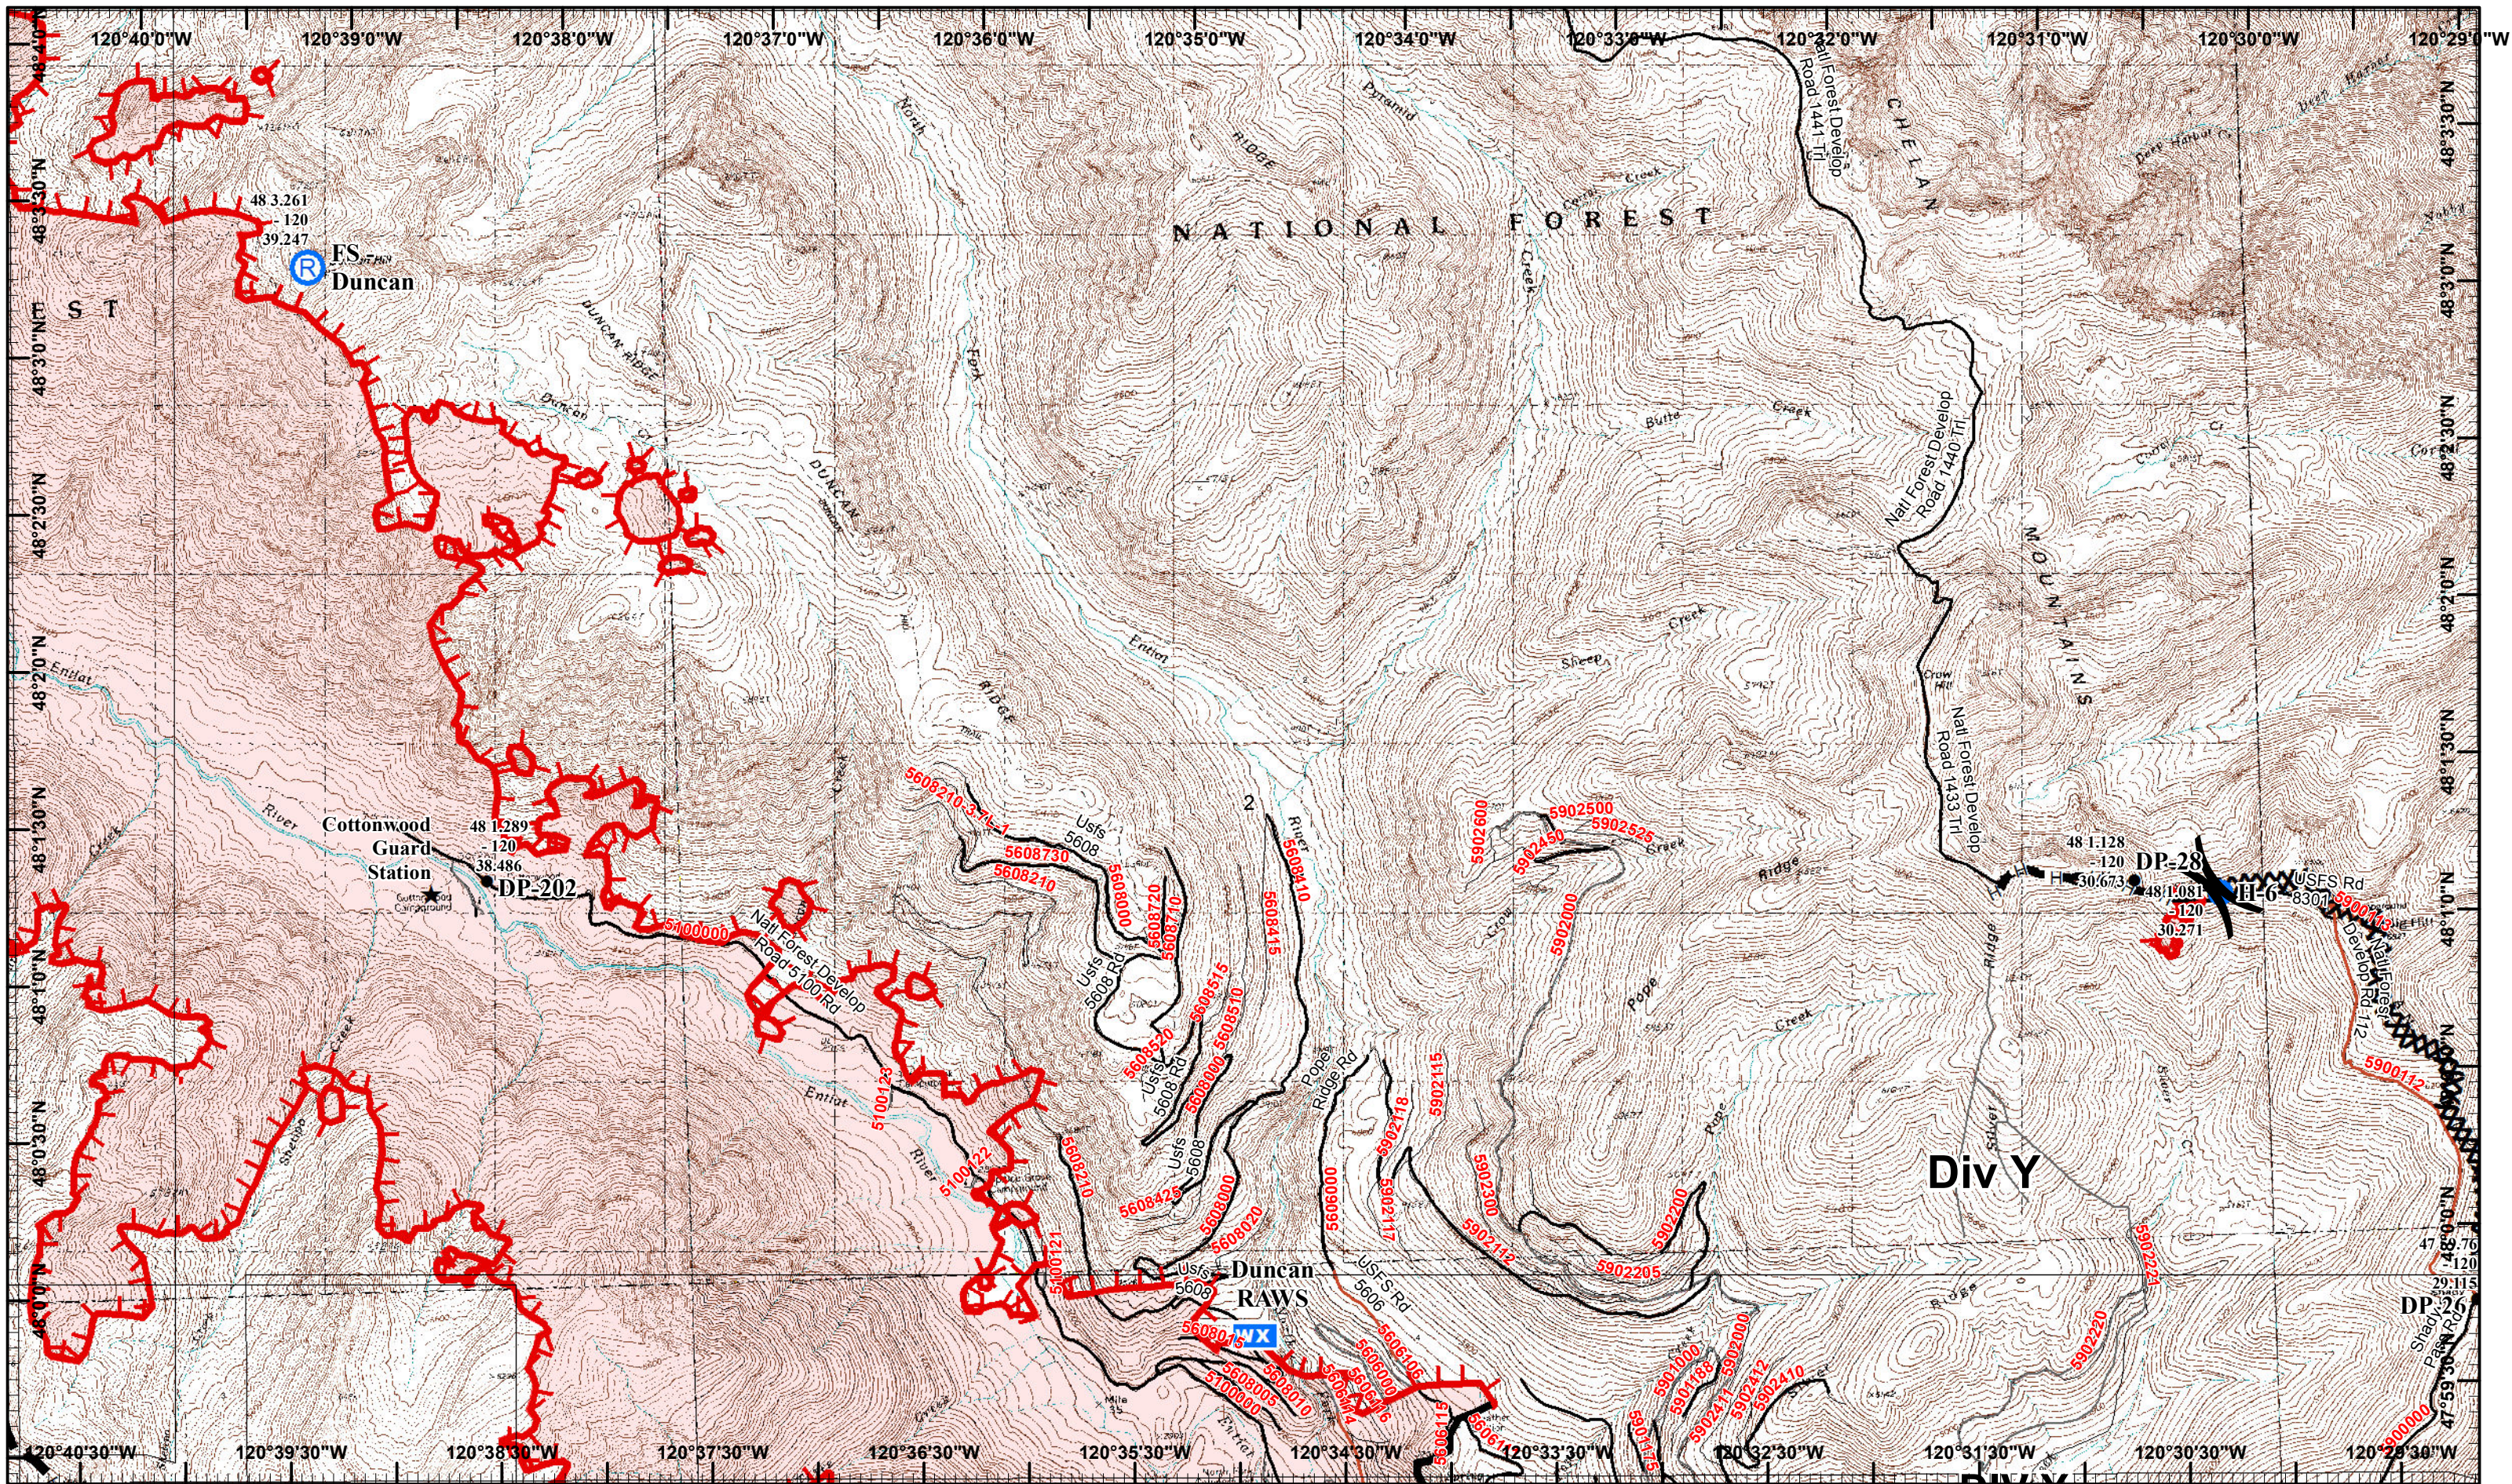

**Wolverine/First Creek IAP**

Operational Period 09/09/2015

GIS Acres 73, 057  
20150907@2244 Map Created 9/8/2015 19:26:58 PM RDC

● Helispot

1	2	11
3	4	12
5	6	13
7	8	14
9	10	15

**Wolverine/First Creek IAP**

**Wolverine/First Creek IAP**

Operational Period 09/09/2015

GIS Acres 73, 057  
20150907@2244

Map Created 9/8/2015 19:27:12 PM RDC

● Helispot

- Helispot
- WX Mobil Weather Unit
- Drop Point
- ★ Other

1	2	11
3	4	12
5	6	13
7	8	14
9	10	

-  Water Source
-  Other
-  Drop Point

1	2	11
3	4	12
5	6	13
7	8	14
9	10	

- Helispot
- W Water Source
- R Repeater
- ★ Other
- Drop Point

1	2	11
3	4	12
5	6	13
7	8	14
9	10	

**Wolverine/First Creek IAP**

Operational Period 09/09/2015

**Wolverine/First Creek IAP**

Operational Period 09/09/2015

GIS Acres 73, 057  
 20150907@2244 Map Created 9/8/2015 19:27:59 PM RDC

Water Source

Other

Drop Point

1	2	11
3	4	12
5	6	13
7	8	14
9	10	15

**Wolverine/First Creek IAP**