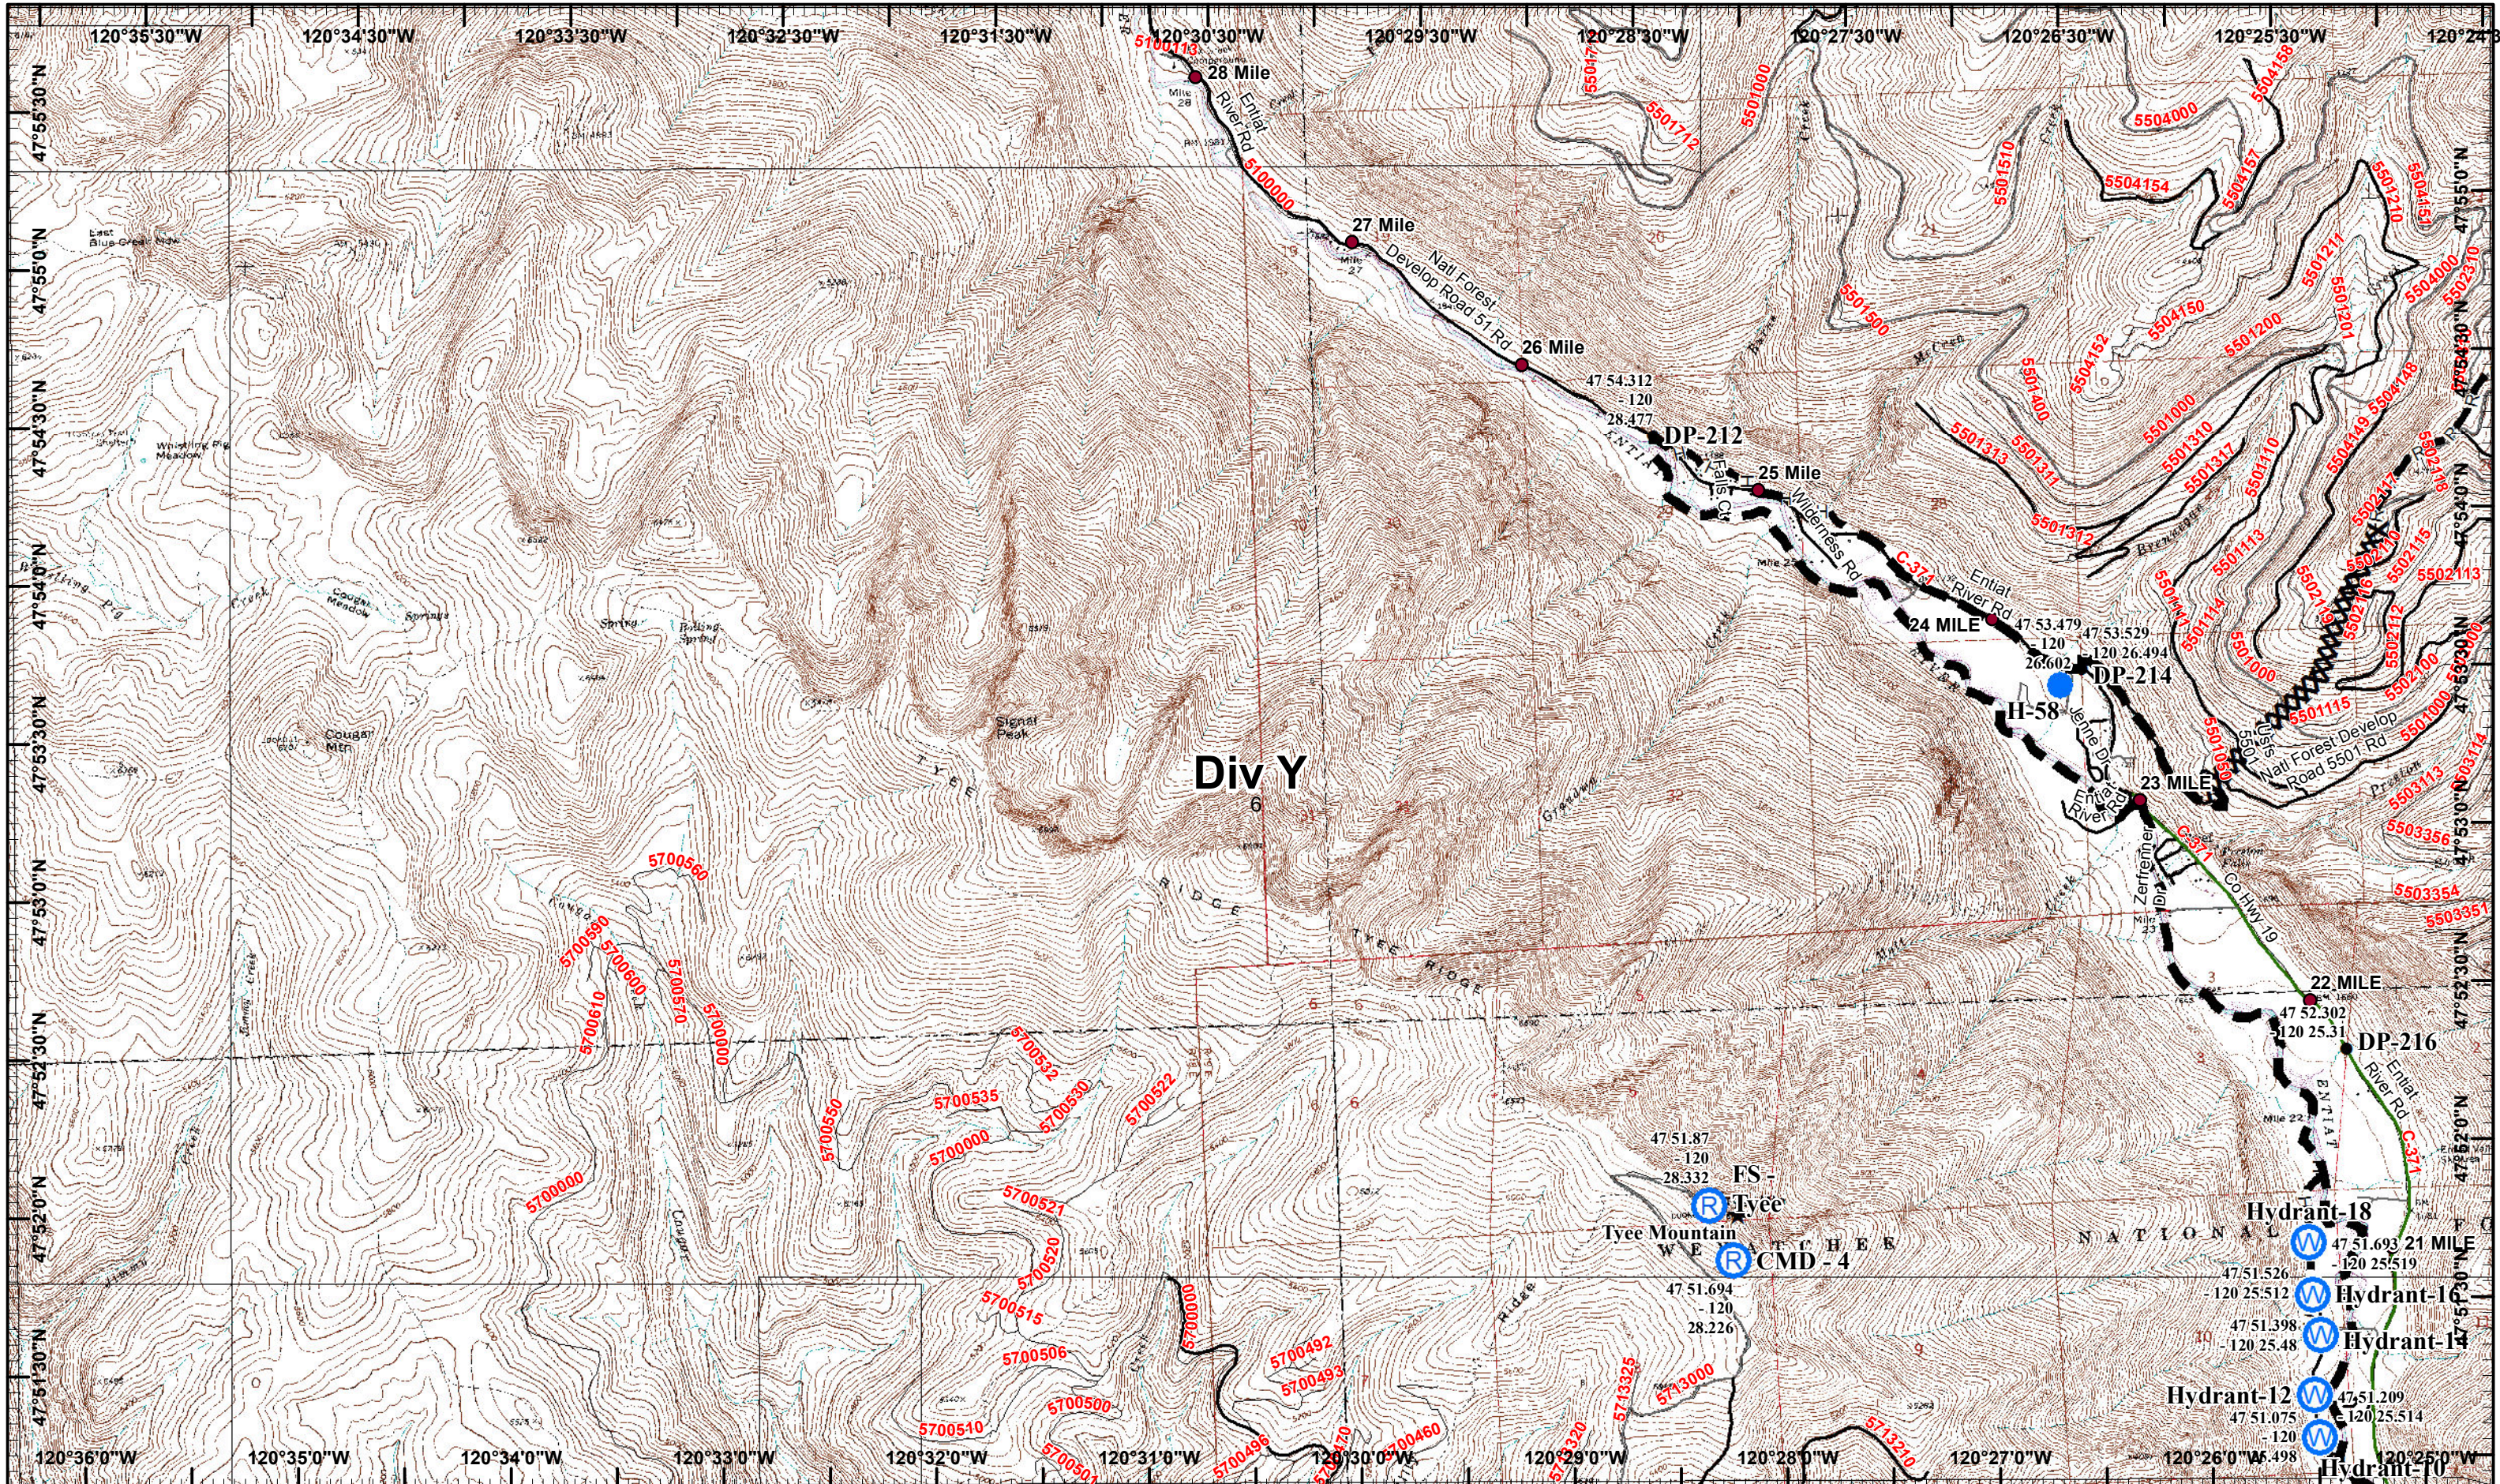

**Wolverine/First Creek IAP**

Operational Period 09/09/2015

GIS Acres 73, 057  
20150907@2244

Map Created 9/8/2015 19:27:12 PM RDC

● Helispot

- Helispot
- WX Mobil Weather Unit
- Drop Point
- ★ Other

1	2	11
3	4	12
5	6	13
7	8	14
9	10	

-  Water Source
-  Other
-  Drop Point

1	2	11
3	4	12
5	6	13
7	8	14
9	10	

- Helispot
- W Water Source
- R Repeater
- ★ Other
- Drop Point

1	2	11
3	4	12
5	6	13
7	8	14
9	10	

**Wolverine/First Creek IAP**

Operational Period 09/09/2015

GIS Acres 73, 057  
20150907@2244

Map Created 9/8/2015 19:27:41 PM RDC

- Helispot
- W Water Source
- C Camp
- Drop Point
- ★ Other

1	2	11
3	4	12
5	6	13
7	8	14
9	10	15

Water Source

Repeater

Drop Point

1	2	11
3	4	12
5	6	13
7	8	14
9	10	15

**Wolverine/First Creek IAP**

Operational Period 09/09/2015

GIS Acres 73, 057  
 20150907@2244 Map Created 9/8/2015 19:27:59 PM RDC

Water Source

Other

Drop Point

1	2	11
3	4	12
5	6	13
7	8	14
9	10	15

**Wolverine/First Creek IAP**