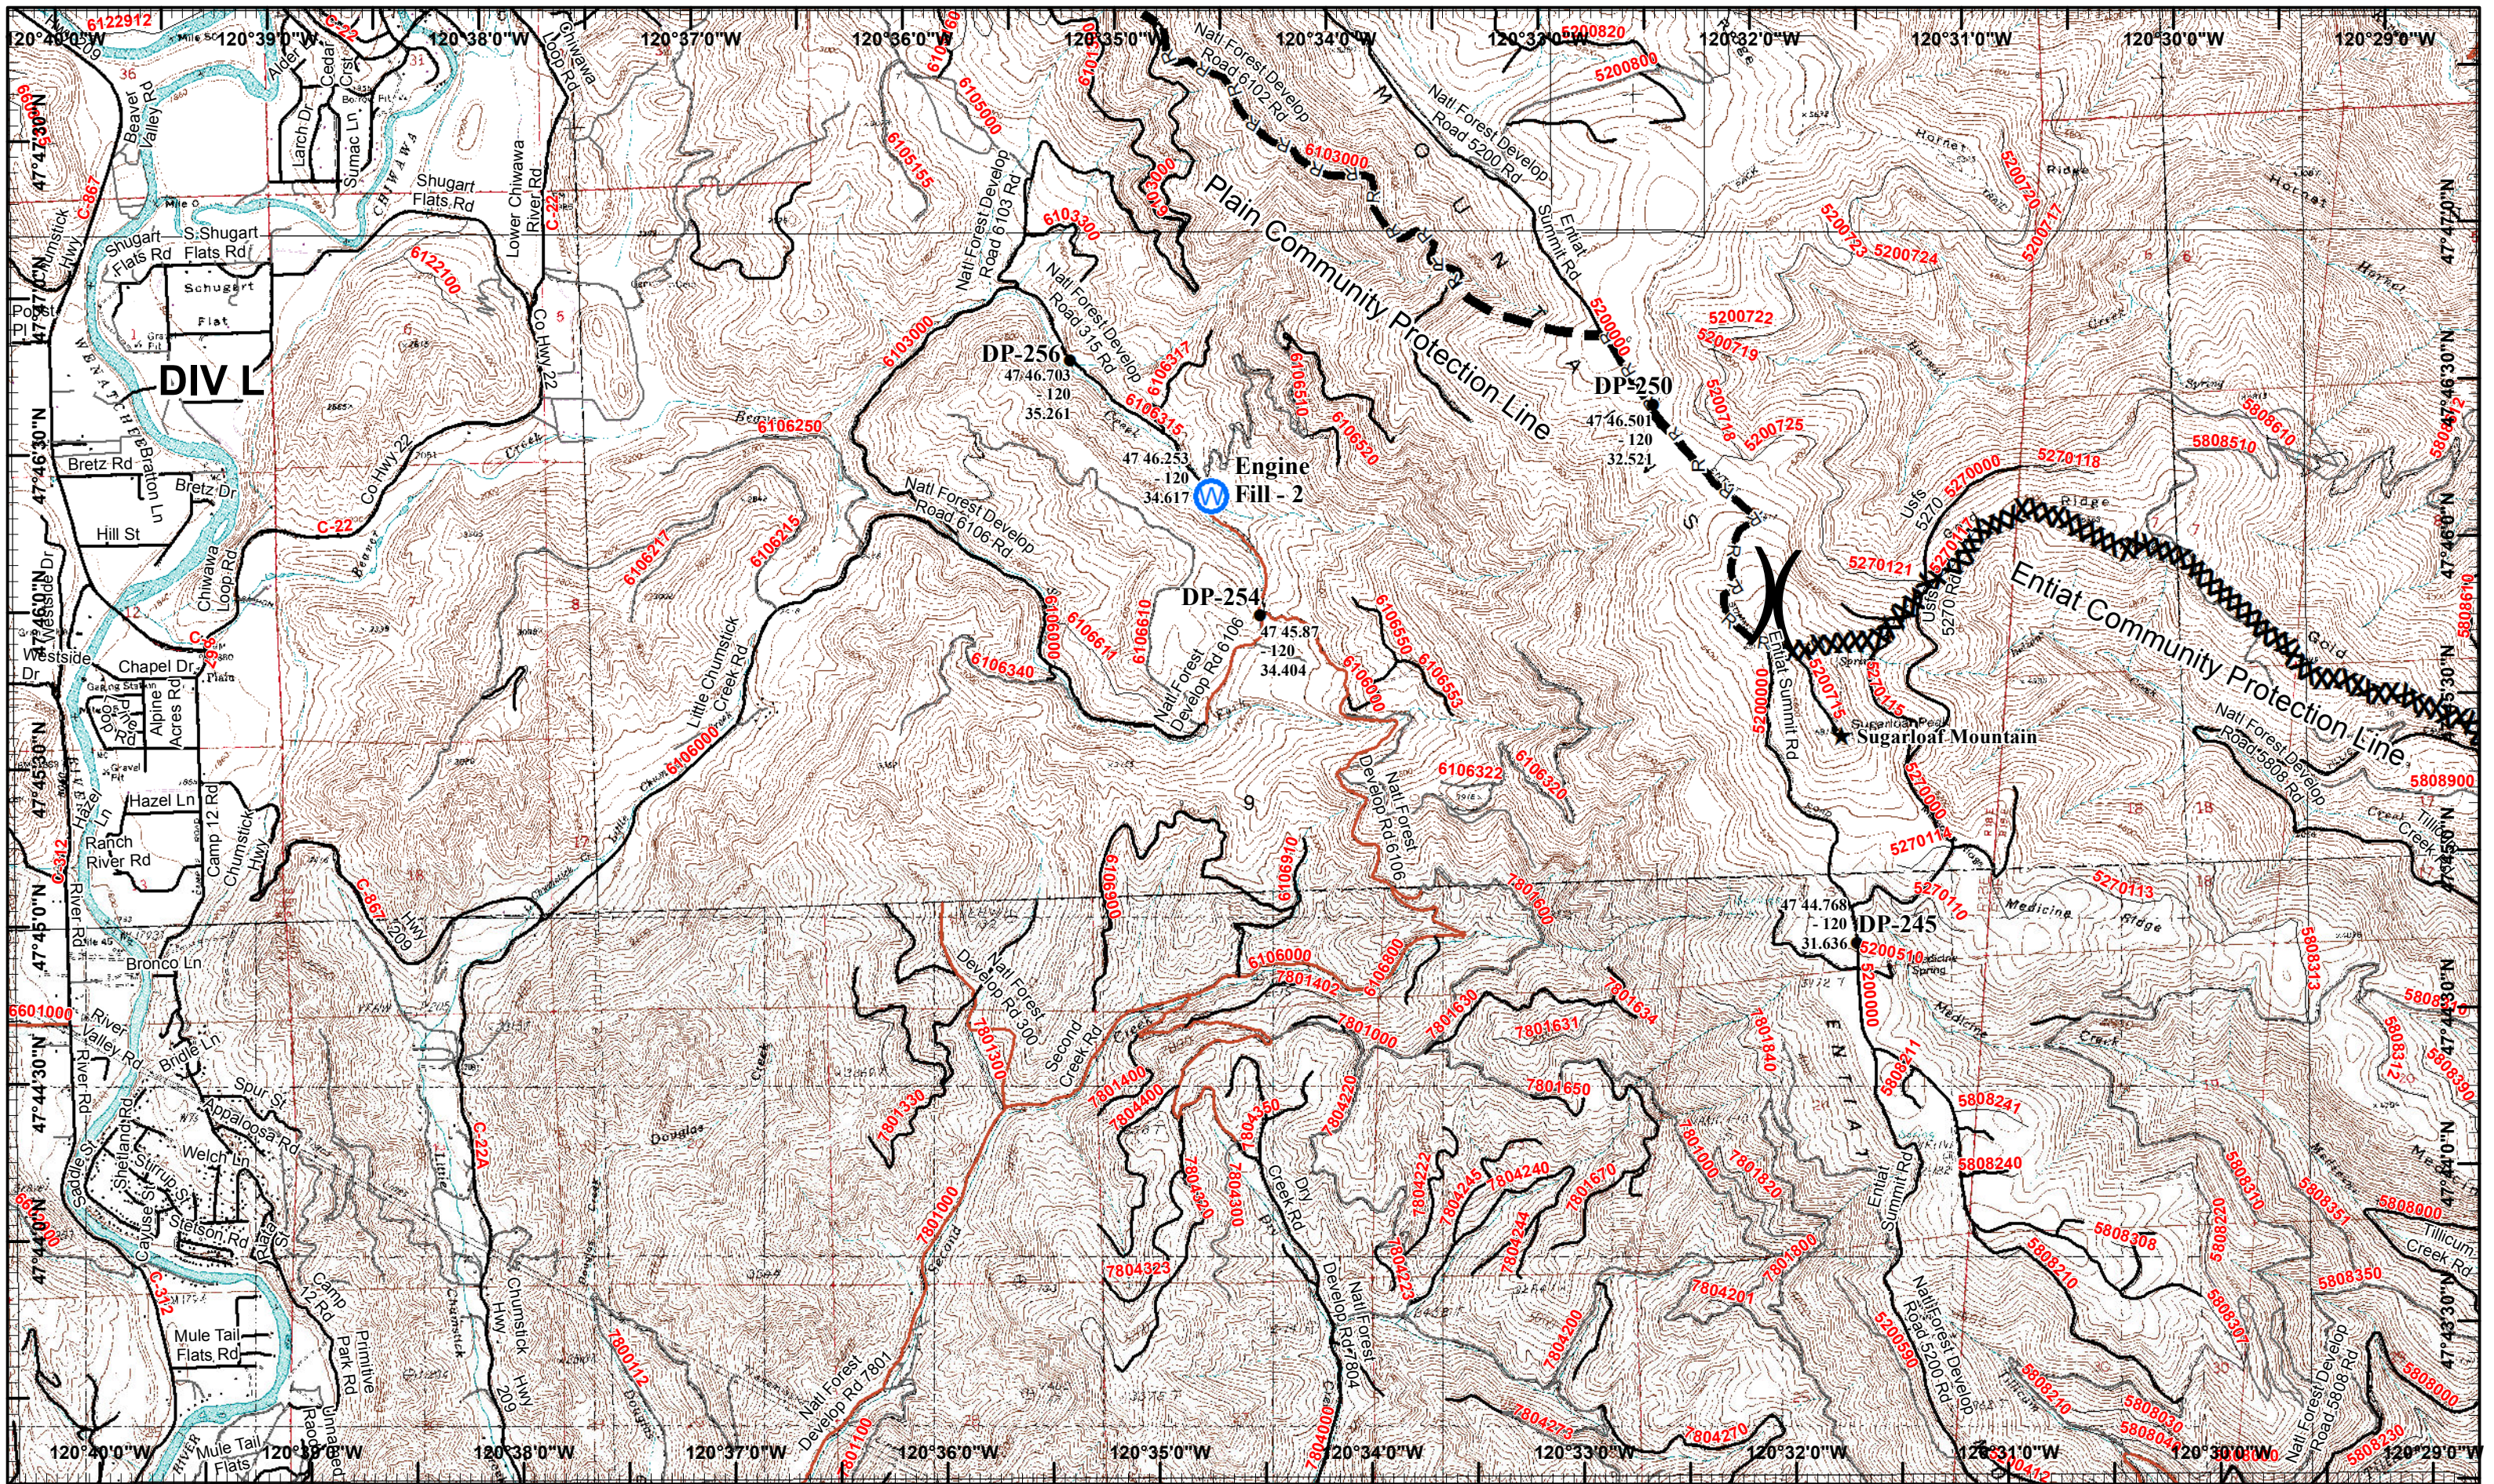

-  Water Source
-  Other
-  Drop Point

1	2	11
3	4	12
5	6	13
7	8	14
9	10	

- Helispot
- W Water Source
- R Repeater
- ★ Other
- Drop Point

1	2	11
3	4	12
5	6	13
7	8	14
9	10	

**Wolverine/First Creek IAP**

Operational Period 09/09/2015

GIS Acres 73, 057  
20150907@2244

Map Created 9/8/2015 19:27:41 PM RDC

- Helispot
- W Water Source
- C Camp
- Drop Point
- ★ Other

1	2	11
3	4	12
5	6	13
7	8	14
9	10	15

Water Source

Repeater

Drop Point

1	2	11
3	4	12
5	6	13
7	8	14
9	10	15

**Wolverine/First Creek IAP**

Operational Period 09/09/2015

GIS Acres 73, 057  
 20150907@2244 Map Created 9/8/2015 19:27:59 PM RDC

Water Source

Other

Drop Point

1	2	11
3	4	12
5	6	13
7	8	14
9	10	15

**Wolverine/First Creek IAP**

Operational Period 09/09/2015

GIS Acres 73, 057  
 20150907@2244 Map Created 9/8/2015 19:28:08 PM RDC

● Drop Point

1	2	11
3	4	12
5	6	13
7	8	14
9	10	15

- H Helibase
- Helispot
- W Water Source
- R Repeater
- C Camp
- S Staging Area
- Drop Point
- ★ Other