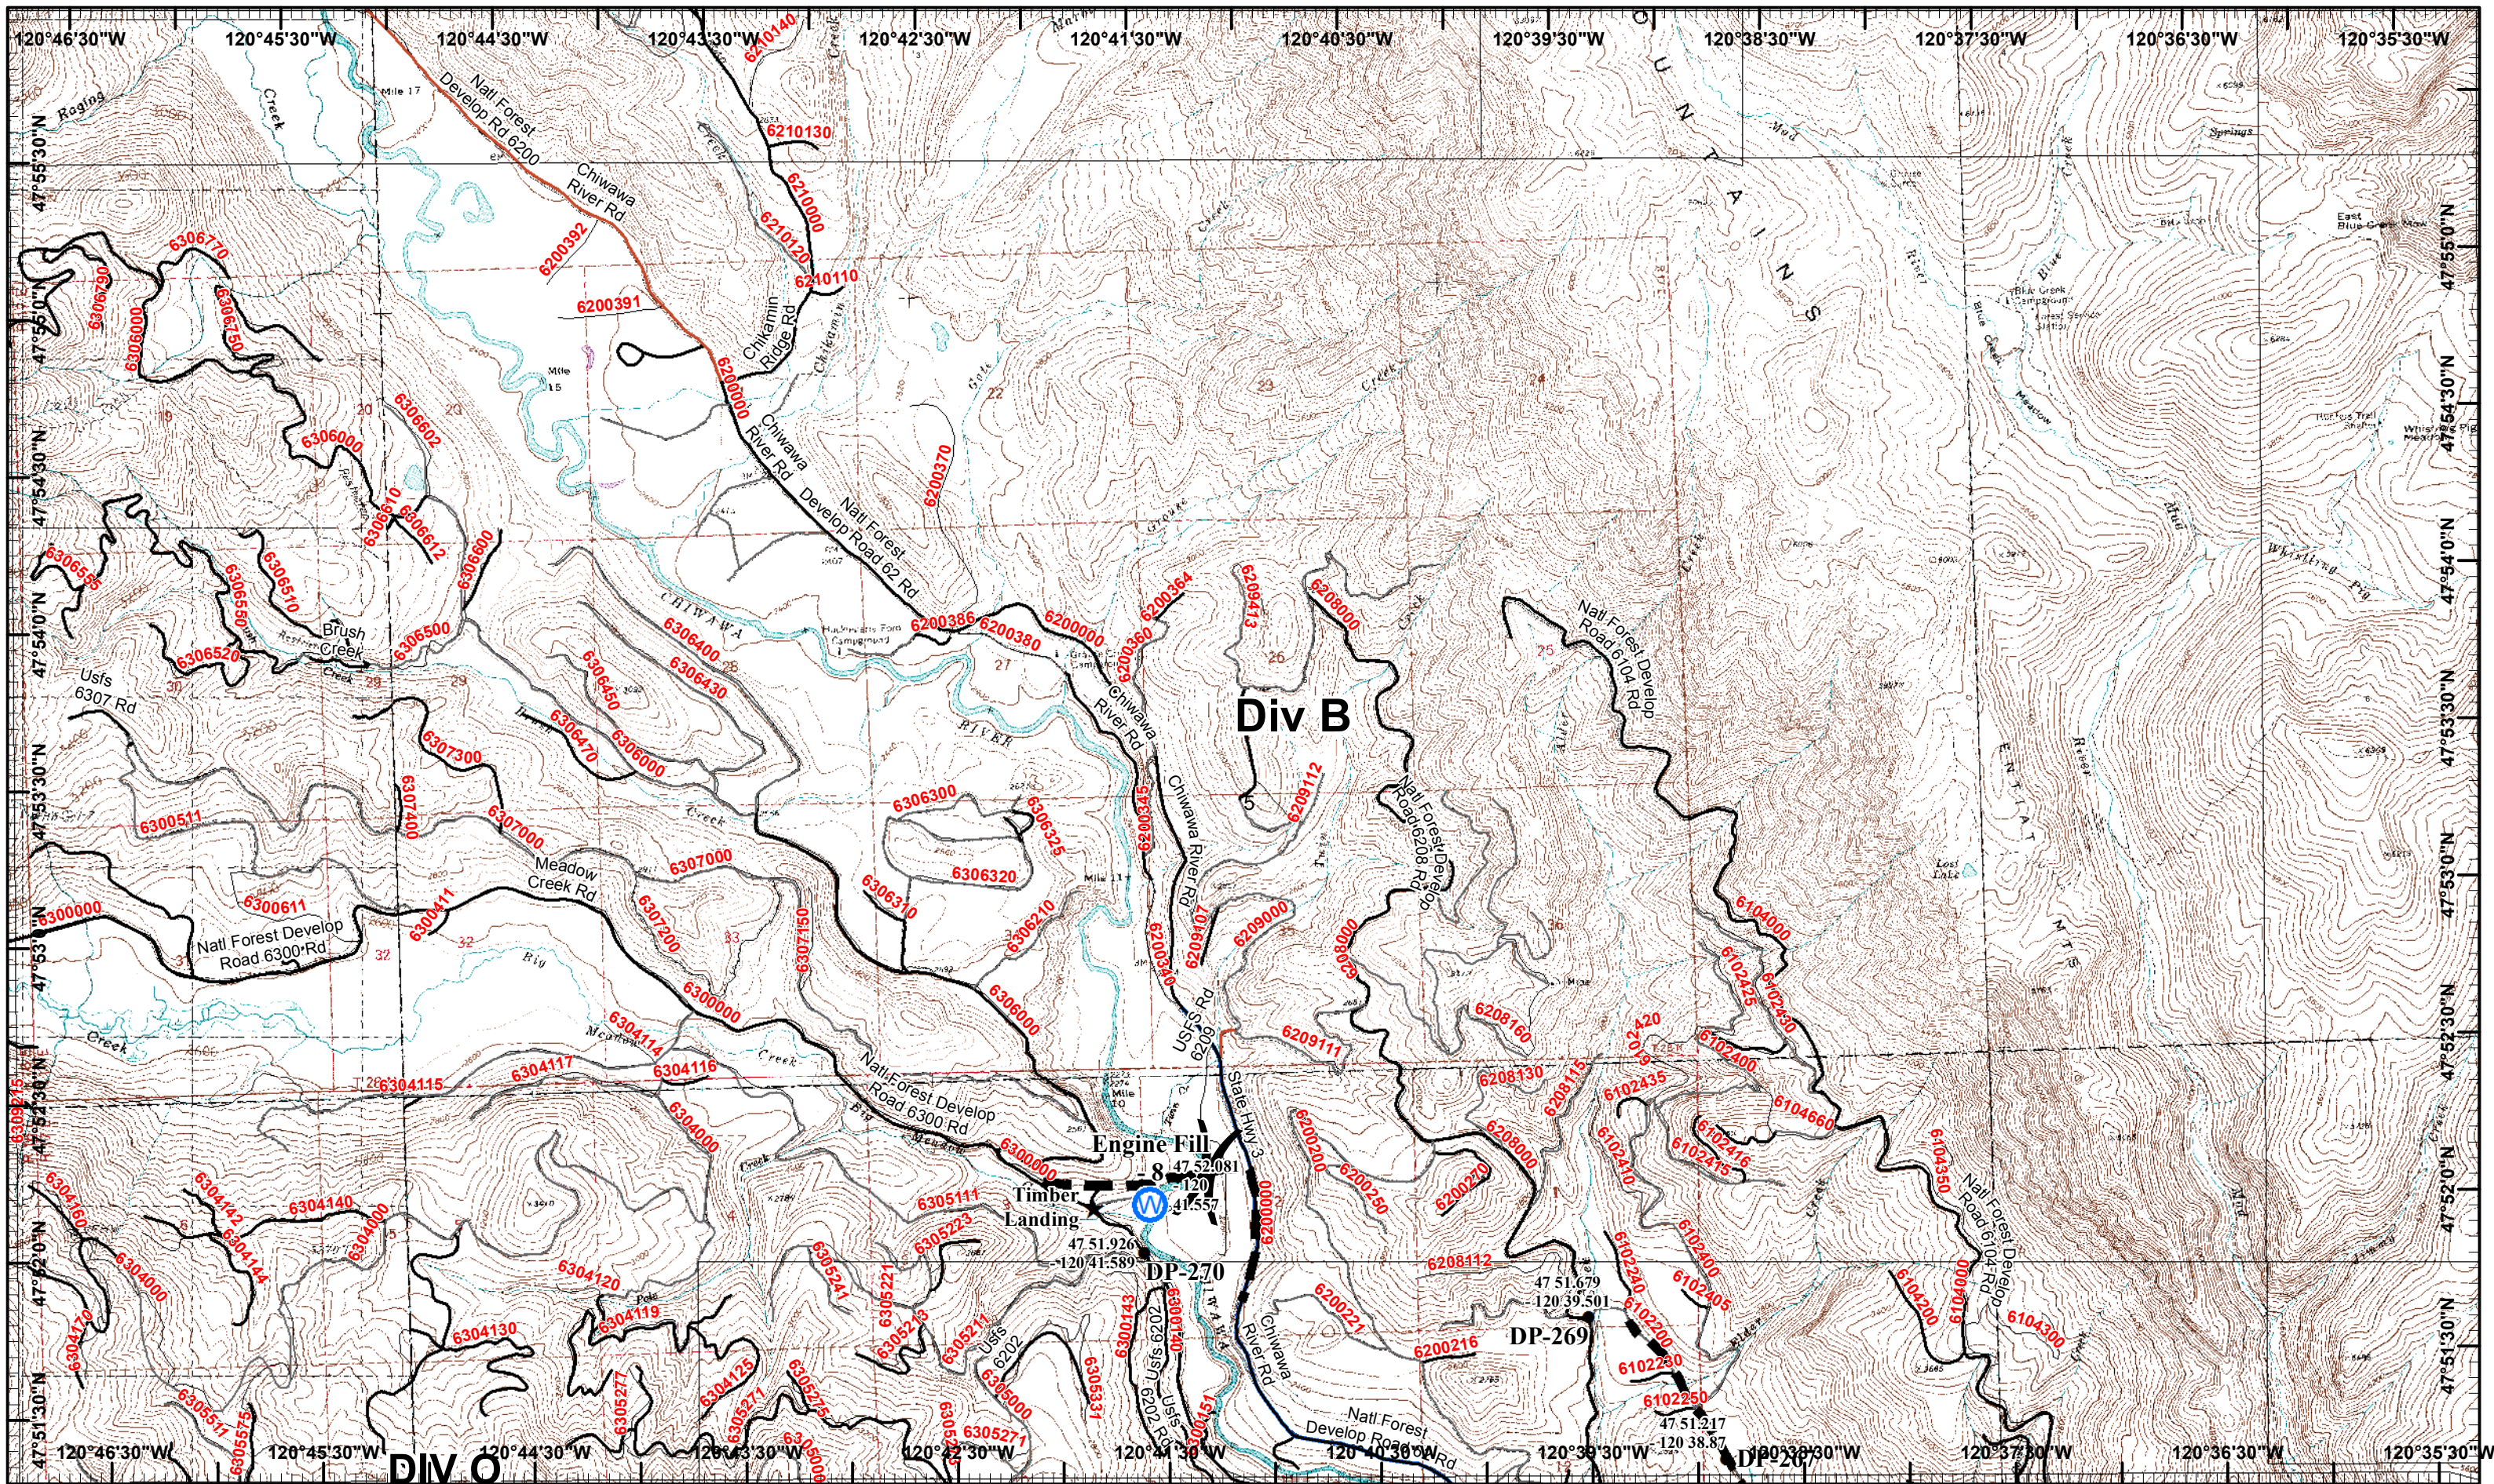

**Wolverine/First Creek IAP**

Operational Period 09/09/2015

GIS Acres 73, 057  
20150907@2244

Map Created 9/8/2015 19:27:12 PM RDC

● Helispot

- Helispot
- WX Mobil Weather Unit
- Drop Point
- ★ Other

1	2	11
3	4	12
5	6	13
7	8	14
9	10	

-  Water Source
-  Other
-  Drop Point

1	2	11
3	4	12
5	6	13
7	8	14
9	10	

- Helispot
- W Water Source
- R Repeater
- ★ Other
- Drop Point

1	2	11
3	4	12
5	6	13
7	8	14
9	10	

**Wolverine/First Creek IAP**

Operational Period 09/09/2015

GIS Acres 73, 057  
20150907@2244

Map Created 9/8/2015 19:27:41 PM RDC

- Helispot
- W Water Source
- C Camp
- Drop Point
- ★ Other

1	2	11
3	4	12
5	6	13
7	8	14
9	10	15

Water Source

Repeater

Drop Point

1	2	11
3	4	12
5	6	13
7	8	14
9	10	15

**Wolverine/First Creek IAP**

Operational Period 09/09/2015

GIS Acres 73, 057  
 20150907@2244 Map Created 9/8/2015 19:27:59 PM RDC

Water Source

Other

Drop Point

1	2	11
3	4	12
5	6	13
7	8	14
9	10	15

**Wolverine/First Creek IAP**