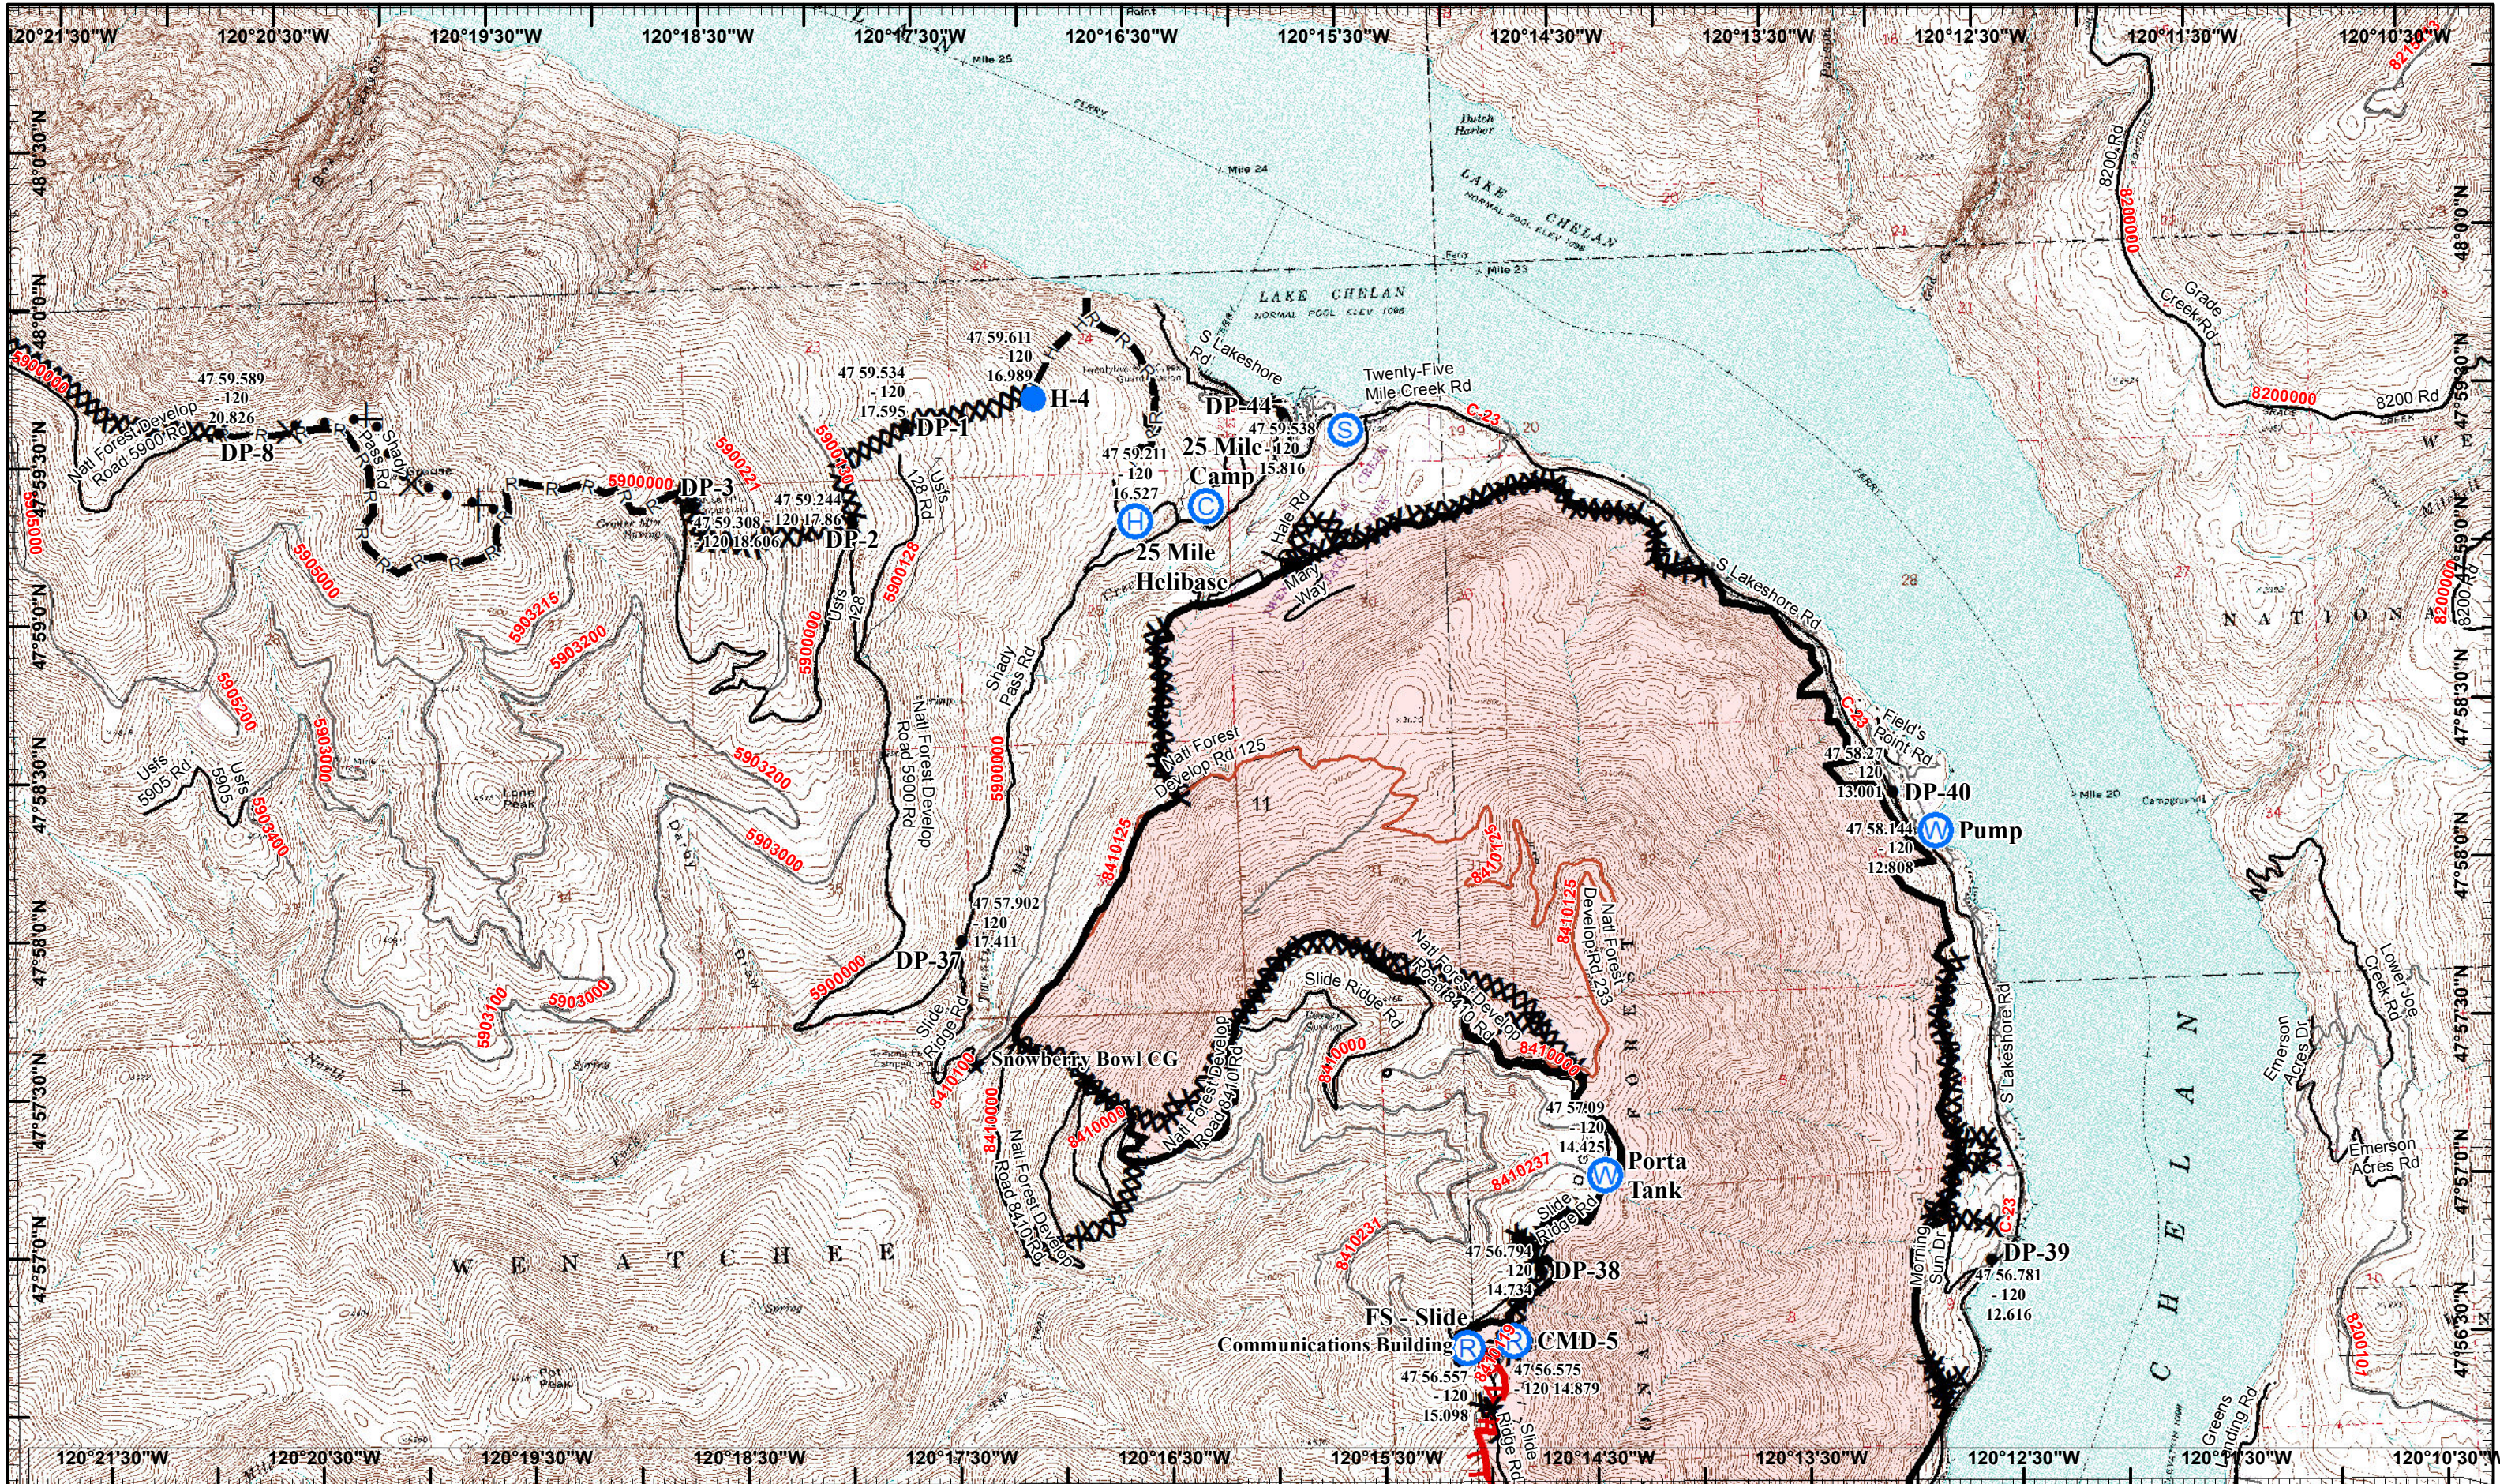

-  Water Source
-  Other
-  Drop Point

1	2	11
3	4	12
5	6	13
7	8	14
9	10	

- Helispot
- W Water Source
- R Repeater
- ★ Other
- Drop Point

1	2	11
3	4	12
5	6	13
7	8	14
9	10	

**Wolverine/First Creek IAP**

Operational Period 09/09/2015

**Wolverine/First Creek IAP**

Operational Period 09/09/2015

GIS Acres 73, 057  
 20150907@2244 Map Created 9/8/2015 19:27:59 PM RDC

Water Source

Other

Drop Point

1	2	11
3	4	12
5	6	13
7	8	14
9	10	15

**Wolverine/First Creek IAP**

Operational Period 09/09/2015

GIS Acres 73, 057  
 20150907@2244 Map Created 9/8/2015 19:28:08 PM RDC

● Drop Point

1	2	11
3	4	12
5	6	13
7	8	14
9	10	15

- H Helibase
- Helispot
- W Water Source
- R Repeater
- C Camp
- S Staging Area
- Drop Point
- ★ Other

1	2	11
3	4	12
5	6	
7	8	10
9	10	

1	2	11
3	4	12
5	6	13
7	8	14
9	10	15