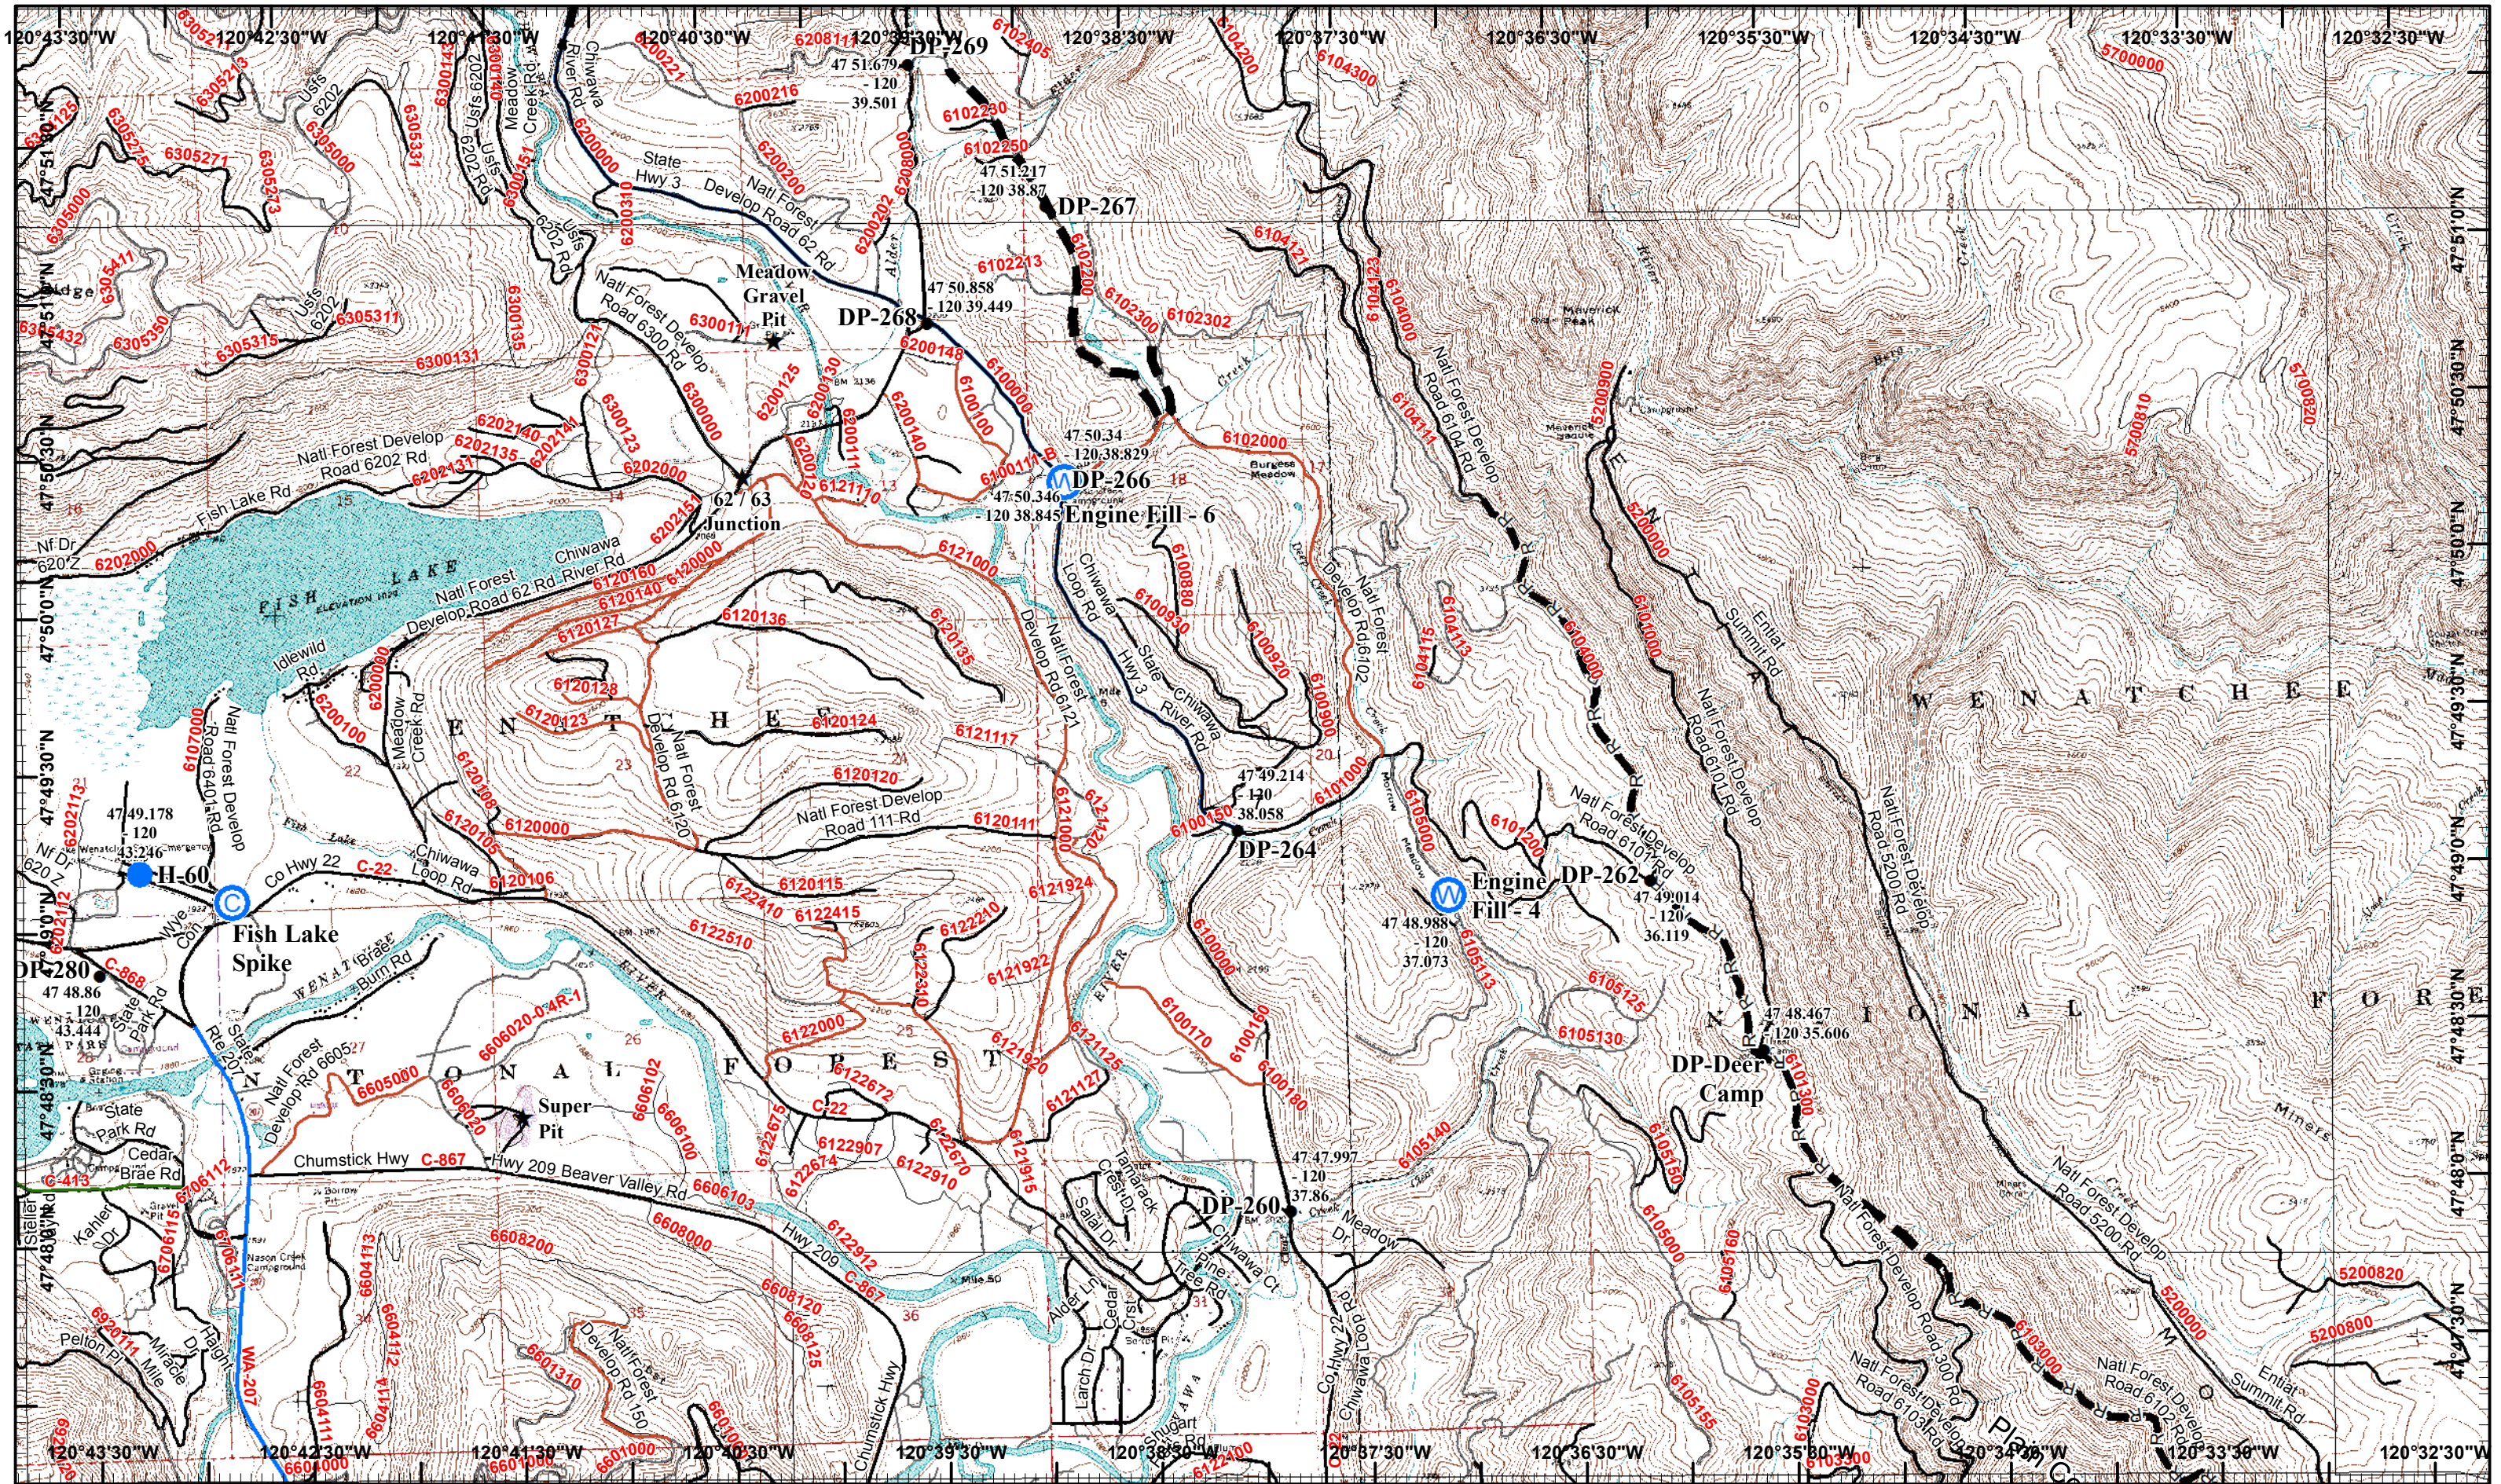

**Wolverine/First Creek IAP**

Operational Period 09/09/2015

GIS Acres 73, 057  
20150907@2244

Map Created 9/8/2015 19:27:12 PM RDC

● Helispot

- Helispot
- WX Mobil Weather Unit
- Drop Point
- ★ Other

1	2	11
3	4	12
5	6	13
7	8	14
9	10	

-  Water Source
-  Other
-  Drop Point

1	2	11
3	4	12
5	6	13
7	8	14
9	10	

- Helispot
- W Water Source
- R Repeater
- ★ Other
- Drop Point

1	2	11
3	4	12
5	6	13
7	8	14
9	10	

**Wolverine/First Creek IAP**

Operational Period 09/09/2015

GIS Acres 73, 057  
20150907@2244

Map Created 9/8/2015 19:27:41 PM RDC

- Helispot
- W Water Source
- C Camp
- Drop Point
- ★ Other

1	2	11
3	4	12
5	6	13
7	8	14
9	10	15

Water Source

Repeater

Drop Point

1	2	11
3	4	12
5	6	13
7	8	14
9	10	15

**Wolverine/First Creek IAP**

Operational Period 09/09/2015

GIS Acres 73, 057  
 20150907@2244 Map Created 9/8/2015 19:27:59 PM RDC

Water Source

Other

Drop Point

1	2	11
3	4	12
5	6	13
7	8	14
9	10	15

**Wolverine/First Creek IAP**