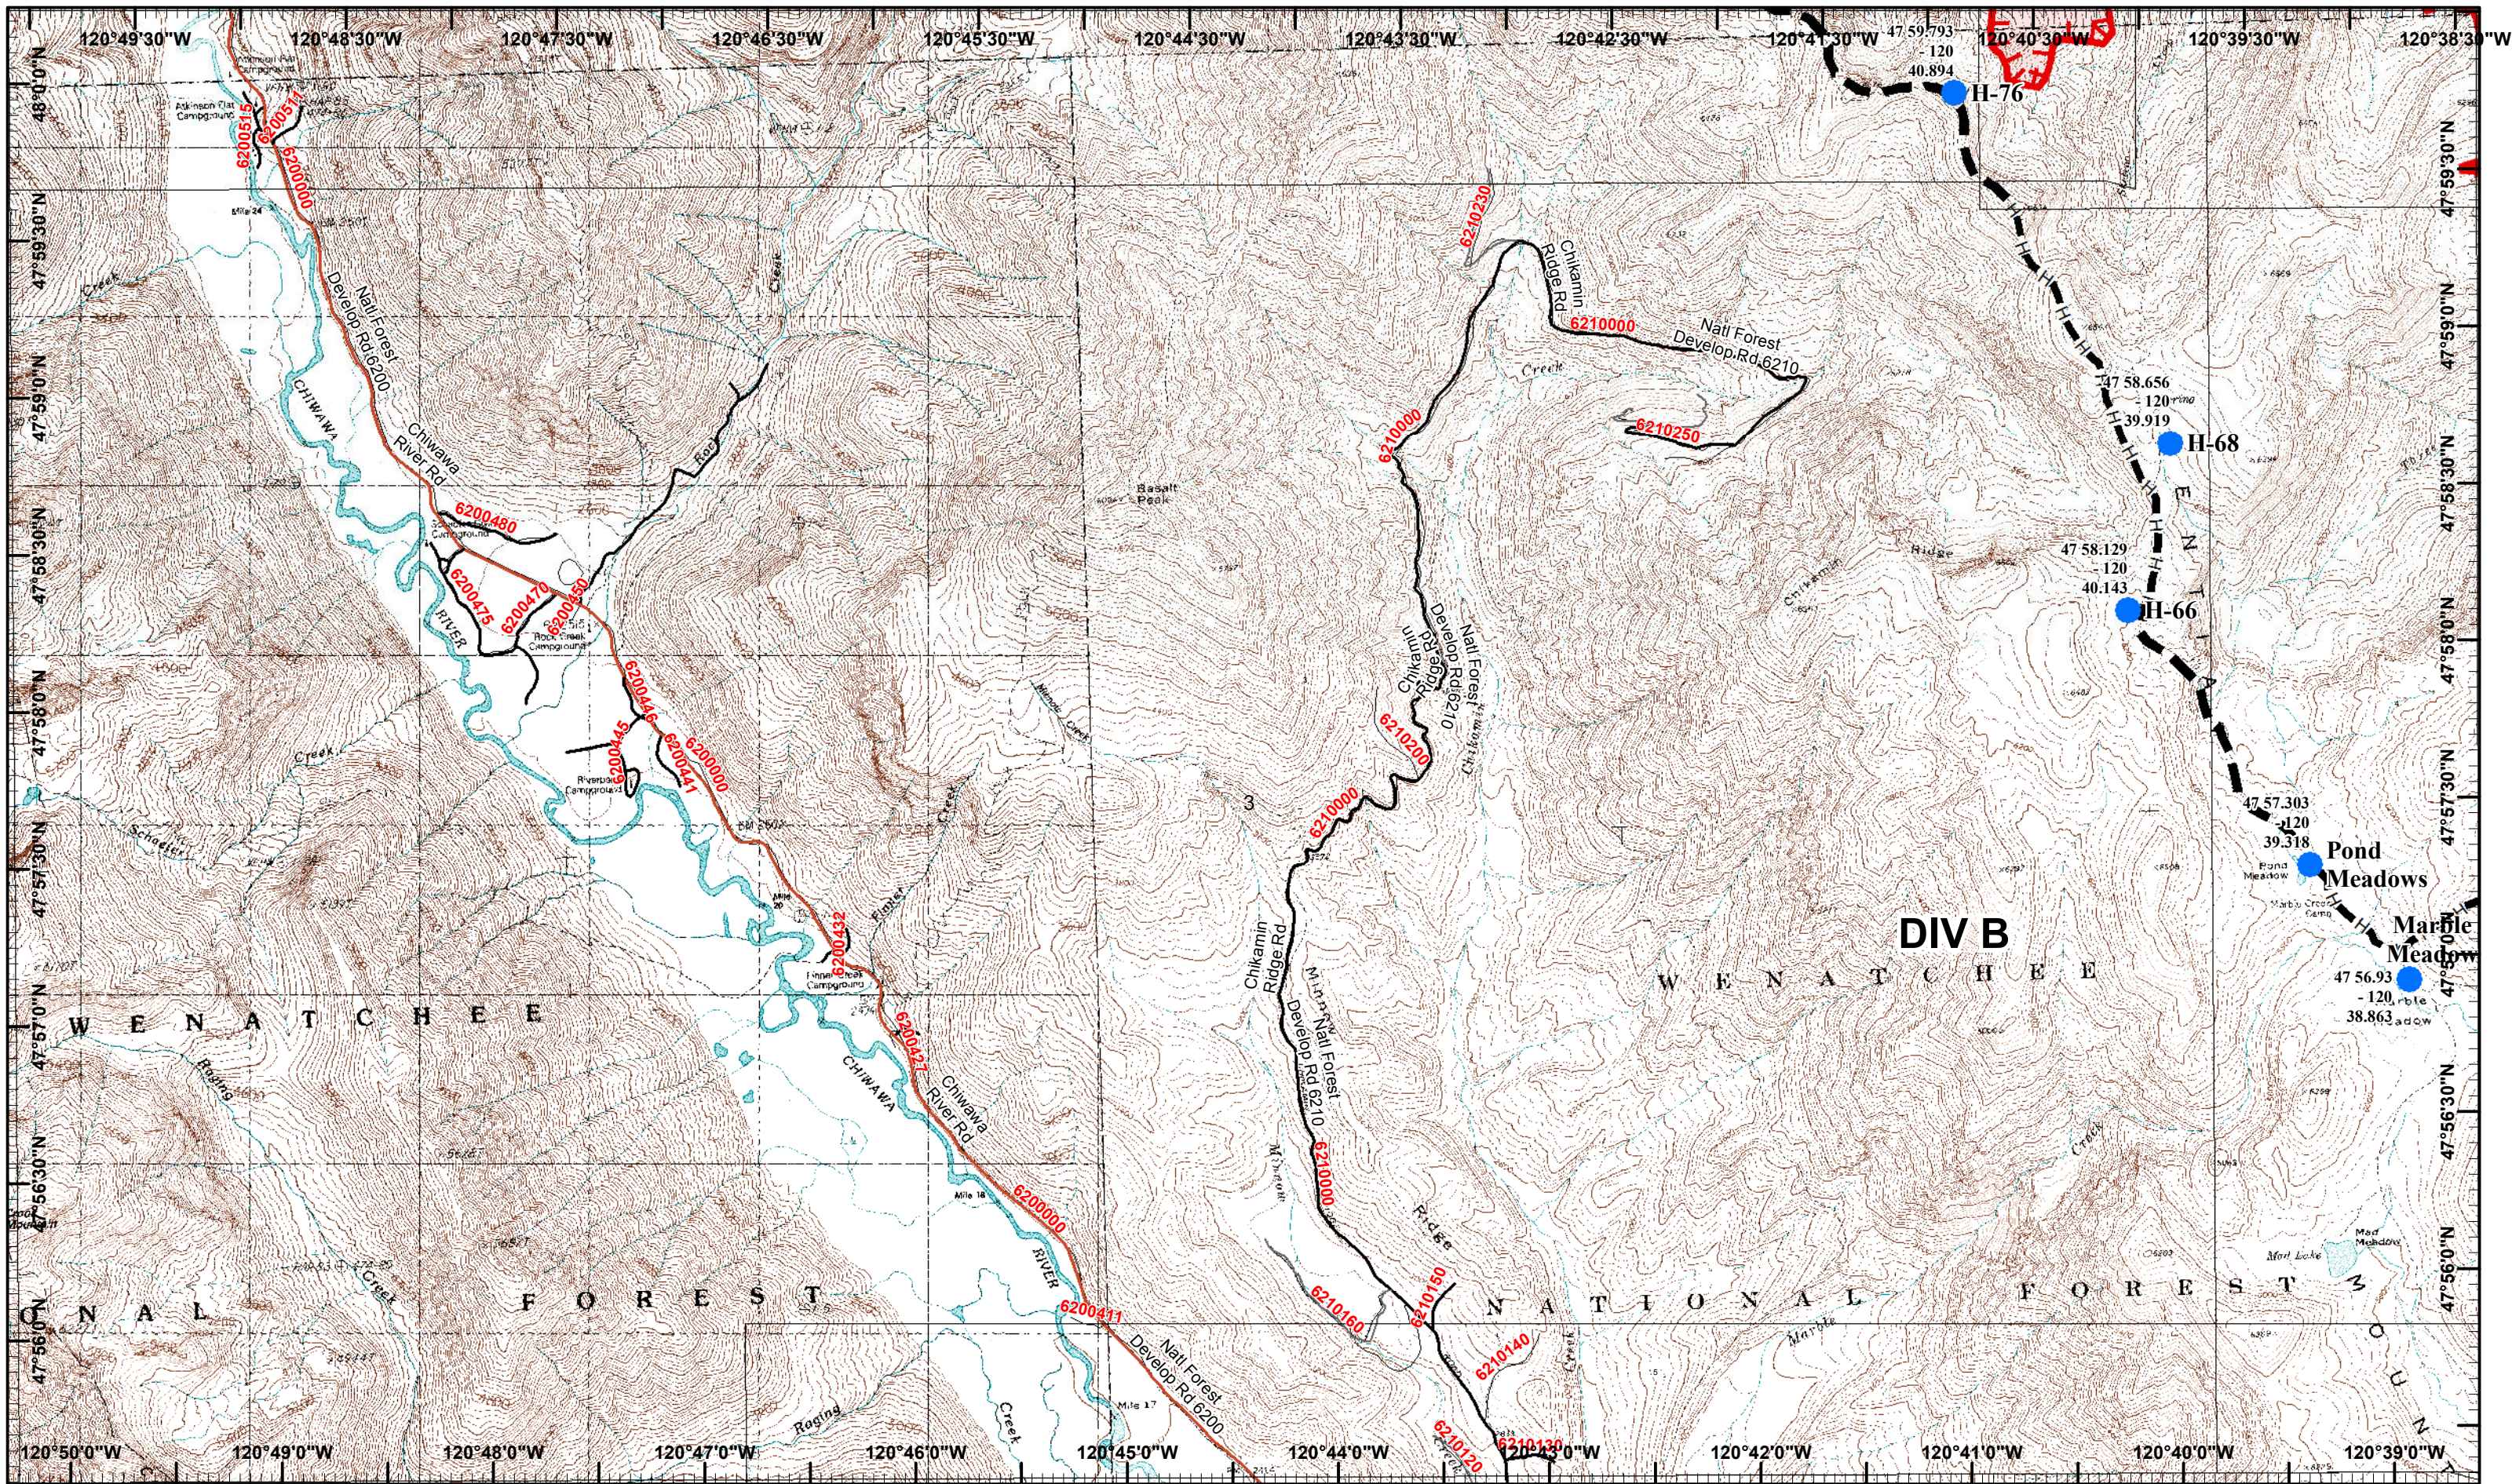

Operational Period 09/09/2015

GIS Acres 73, 057  
20150907@2244

Map Created 9/8/2015 19:27:05 PM RDC

- Helispot
- R Repeater
- ★ Other
- WX Mobil Weather Unit
- Drop Point

1	2	11
3	4	12
5	6	13
7	8	14
9	10	

**Wolverine/First Creek IAP**

Operational Period 09/09/2015

GIS Acres 73, 057  
20150907@2244

Map Created 9/8/2015 19:27:12 PM RDC

● Helispot

- Helispot
- WX Mobil Weather Unit
- Drop Point
- ★ Other

1	2	11
3	4	12
5	6	13
7	8	14
9	10	

-  Water Source
-  Other
-  Drop Point

1	2	11
3	4	12
5	6	13
7	8	14
9	10	

- Helispot
- W Water Source
- R Repeater
- ★ Other
- Drop Point

1	2	11
3	4	12
5	6	13
7	8	14
9	10	

**Wolverine/First Creek IAP**

Operational Period 09/09/2015

**Wolverine/First Creek IAP**

Operational Period 09/09/2015

GIS Acres 73, 057  
 20150907@2244 Map Created 9/8/2015 19:27:59 PM RDC

Water Source

Other

Drop Point

1	2	11
3	4	12
5	6	13
7	8	14
9	10	15

**Wolverine/First Creek IAP**