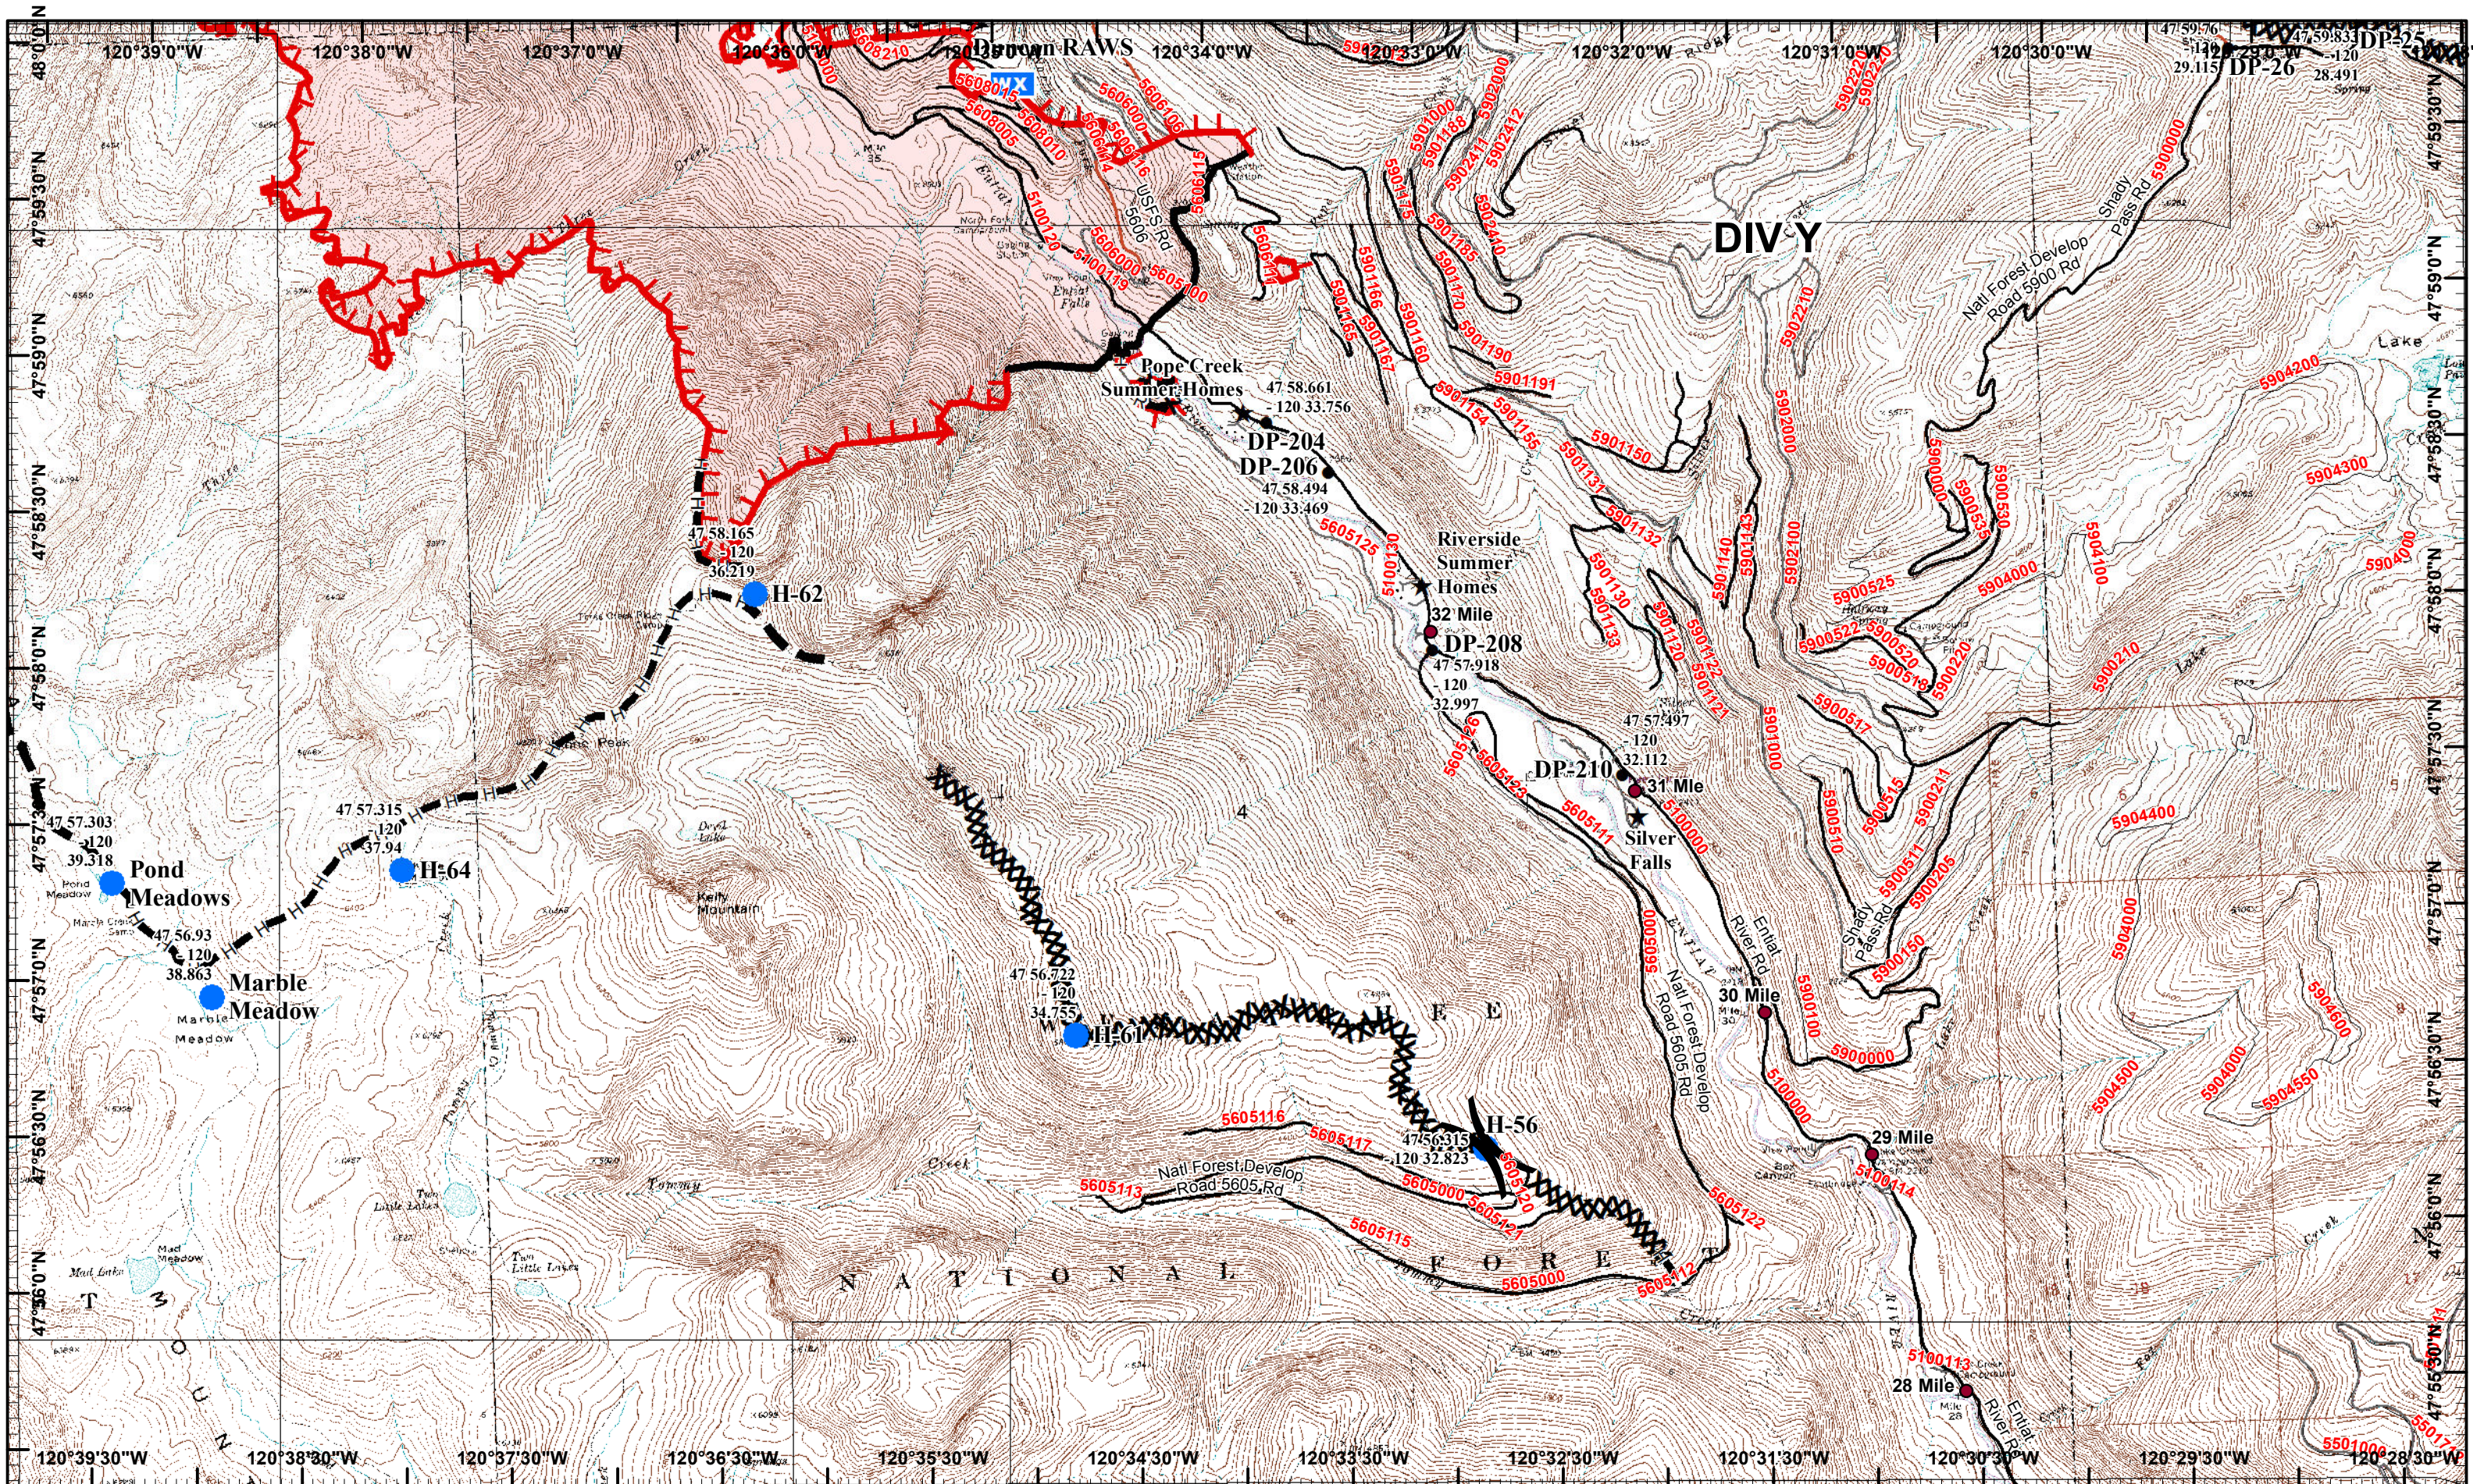

**Wolverine/First Creek IAP**

Operational Period 09/09/2015

GIS Acres 73, 057  
20150907@2244

Map Created 9/8/2015 19:27:12 PM RDC

● Helispot

- Helispot
- WX Mobil Weather Unit
- Drop Point
- ★ Other

1	2	11
3	4	12
5	6	13
7	8	14
9	10	

-  Water Source
-  Other
-  Drop Point

1	2	11
3	4	12
5	6	13
7	8	14
9	10	

- Helispot
- W Water Source
- R Repeater
- ★ Other
- Drop Point

1	2	11
3	4	12
5	6	13
7	8	14
9	10	

**Wolverine/First Creek IAP**

Operational Period 09/09/2015

**Wolverine/First Creek IAP**

Operational Period 09/09/2015

GIS Acres 73, 057  
 20150907@2244 Map Created 9/8/2015 19:27:59 PM RDC

Water Source

Other

Drop Point

1	2	11
3	4	12
5	6	13
7	8	14
9	10	15

**Wolverine/First Creek IAP**

Operational Period 09/09/2015

GIS Acres 73, 057  
 20150907@2244 Map Created 9/8/2015 19:28:08 PM RDC

● Drop Point

1	2	11
3	4	12
5	6	13
7	8	14
9	10	15

- H Helibase
- Helispot
- W Water Source
- R Repeater
- C Camp
- S Staging Area
- Drop Point
- ★ Other