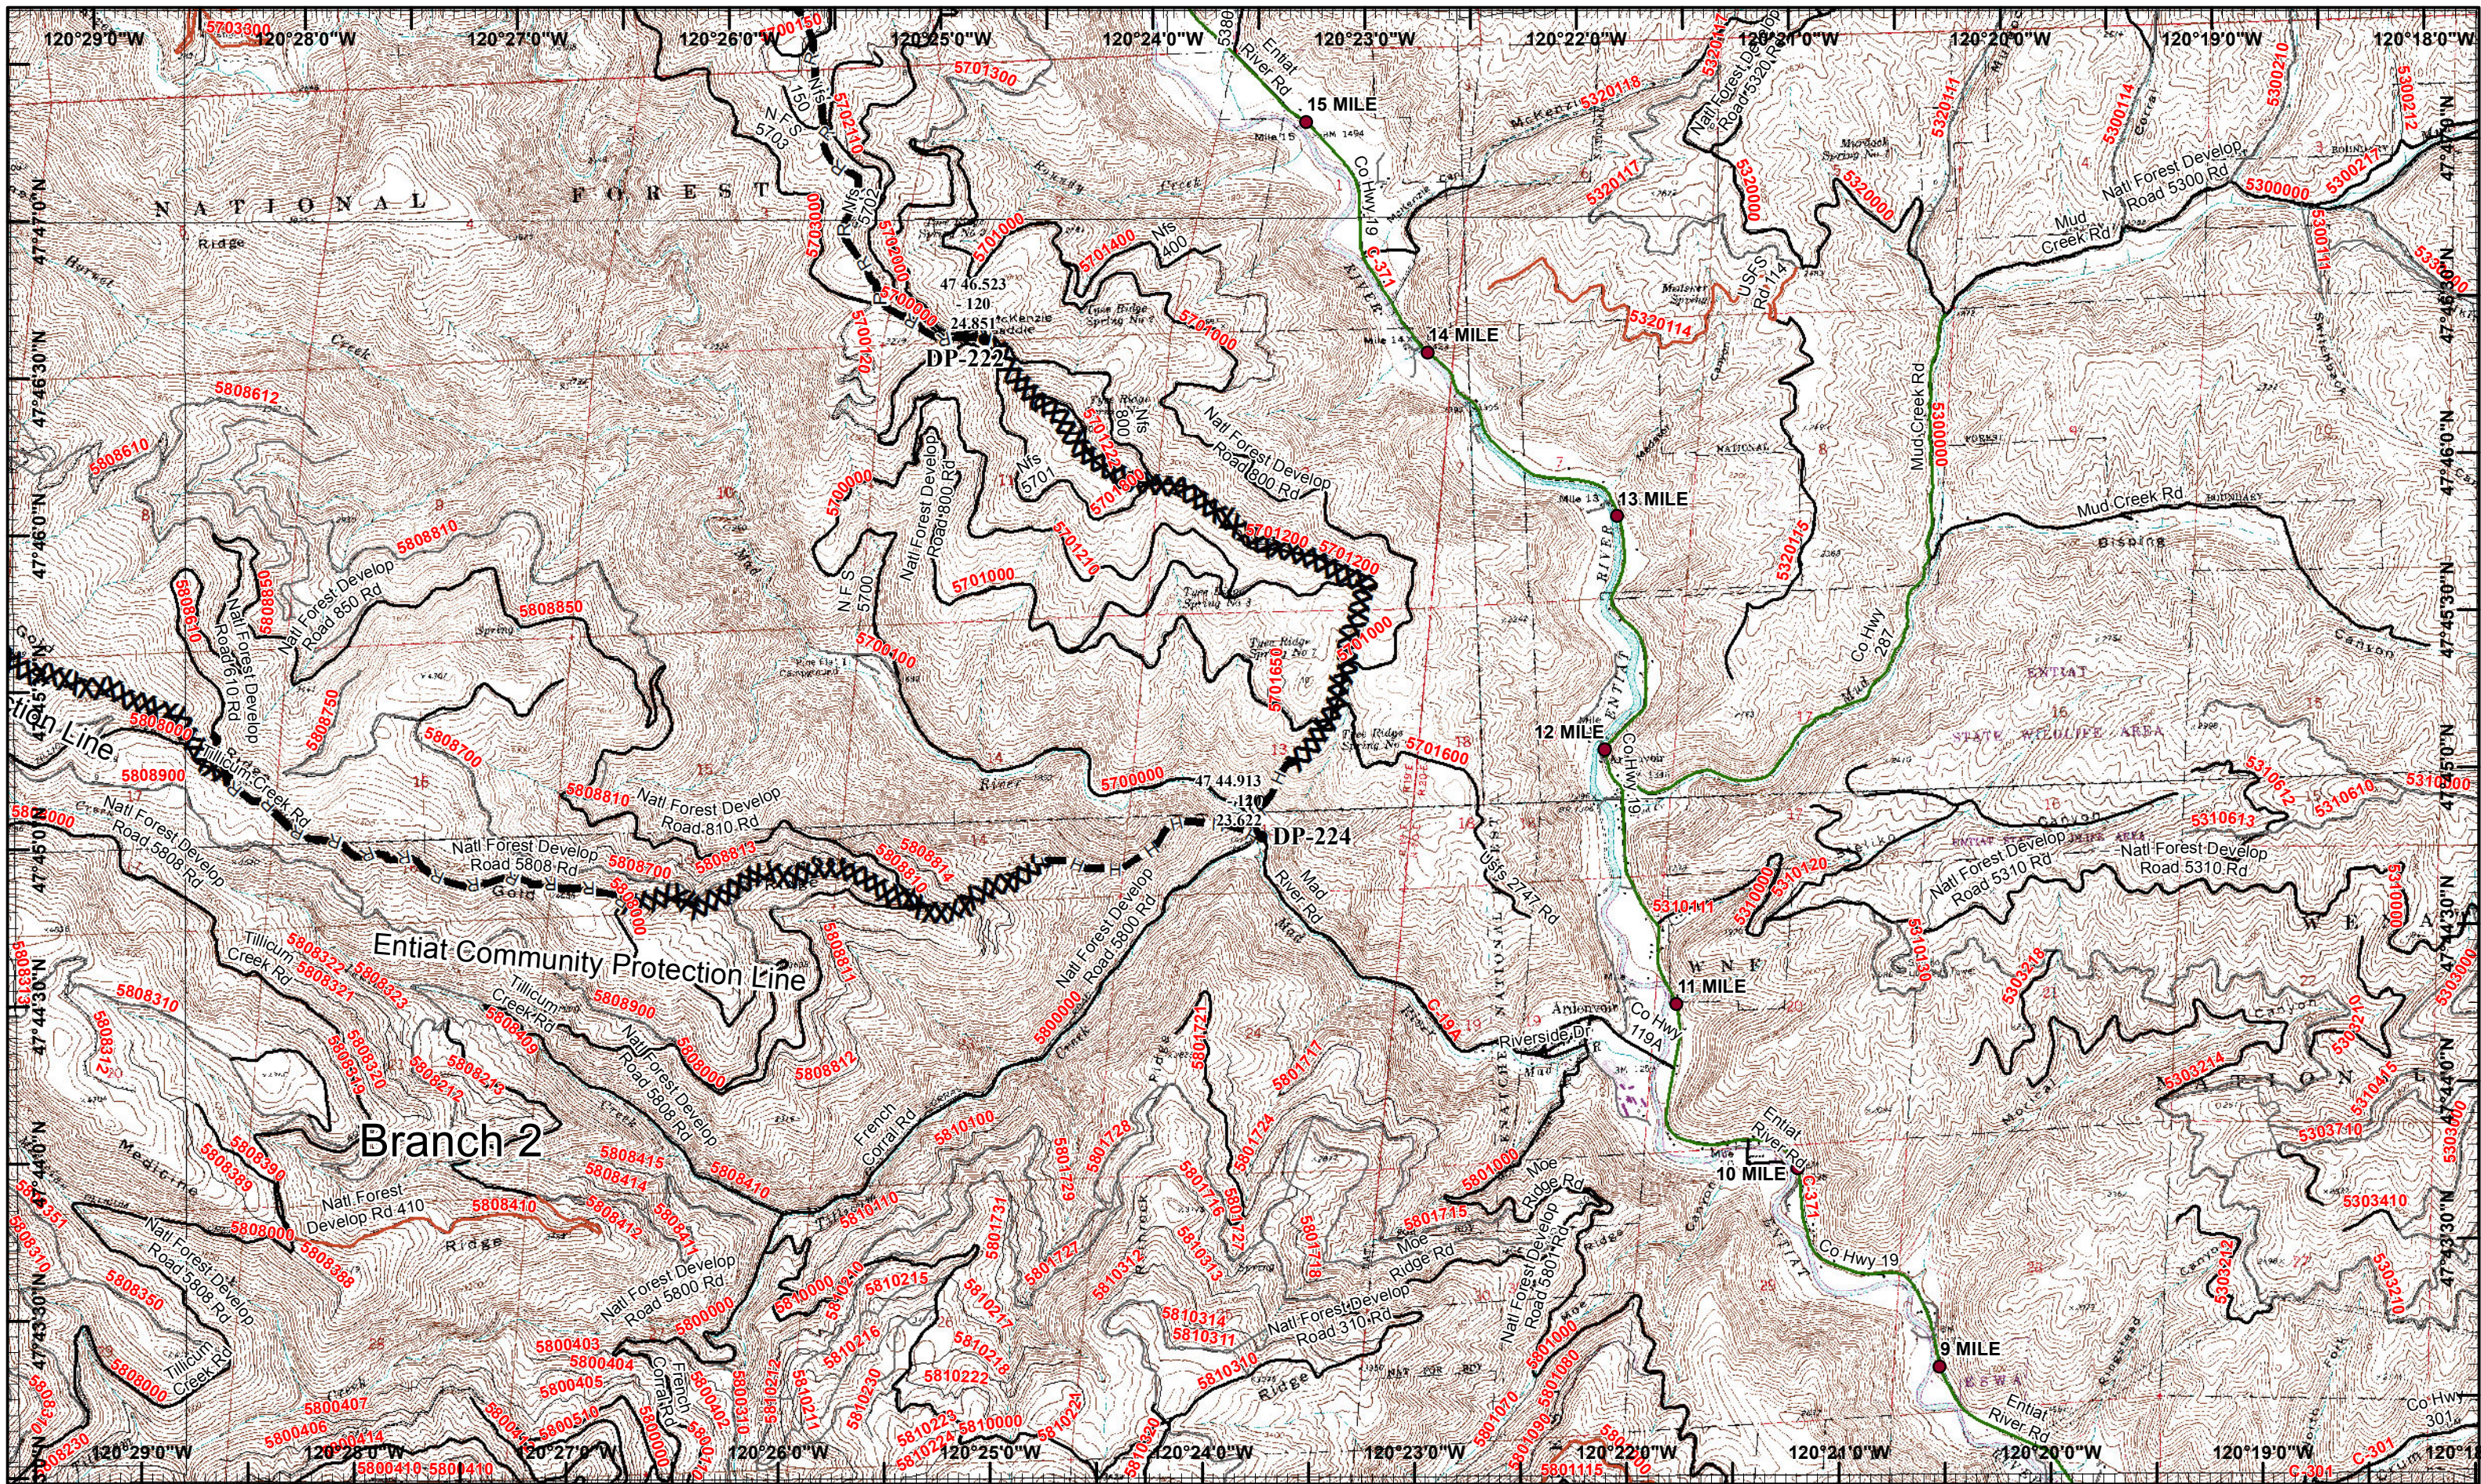

**Wolverine/First Creek IAP**

Operational Period 09/09/2015

GIS Acres 73, 057  
20150907@2244

Map Created 9/8/2015 19:27:12 PM RDC

● Helispot

- Helispot
- WX Mobil Weather Unit
- Drop Point
- ★ Other

1	2	11
3	4	12
5	6	13
7	8	14
9	10	

-  Water Source
-  Other
-  Drop Point

1	2	11
3	4	12
5	6	13
7	8	14
9	10	

- Helispot
- W Water Source
- R Repeater
- ★ Other
- Drop Point

1	2	11
3	4	12
5	6	13
7	8	14
9	10	

**Wolverine/First Creek IAP**

Operational Period 09/09/2015

**Wolverine/First Creek IAP**

Operational Period 09/09/2015

GIS Acres 73, 057  
 20150907@2244 Map Created 9/8/2015 19:27:59 PM RDC

Water Source

Other

Drop Point

1	2	11
3	4	12
5	6	13
7	8	14
9	10	15

**Wolverine/First Creek IAP**

Operational Period 09/09/2015

GIS Acres 73, 057  
 20150907@2244 Map Created 9/8/2015 19:28:08 PM RDC

● Drop Point

1	2	11
3	4	12
5	6	13
7	8	14
9	10	15

- H Helibase
- Helispot
- W Water Source
- R Repeater
- C Camp
- S Staging Area
- Drop Point
- ★ Other