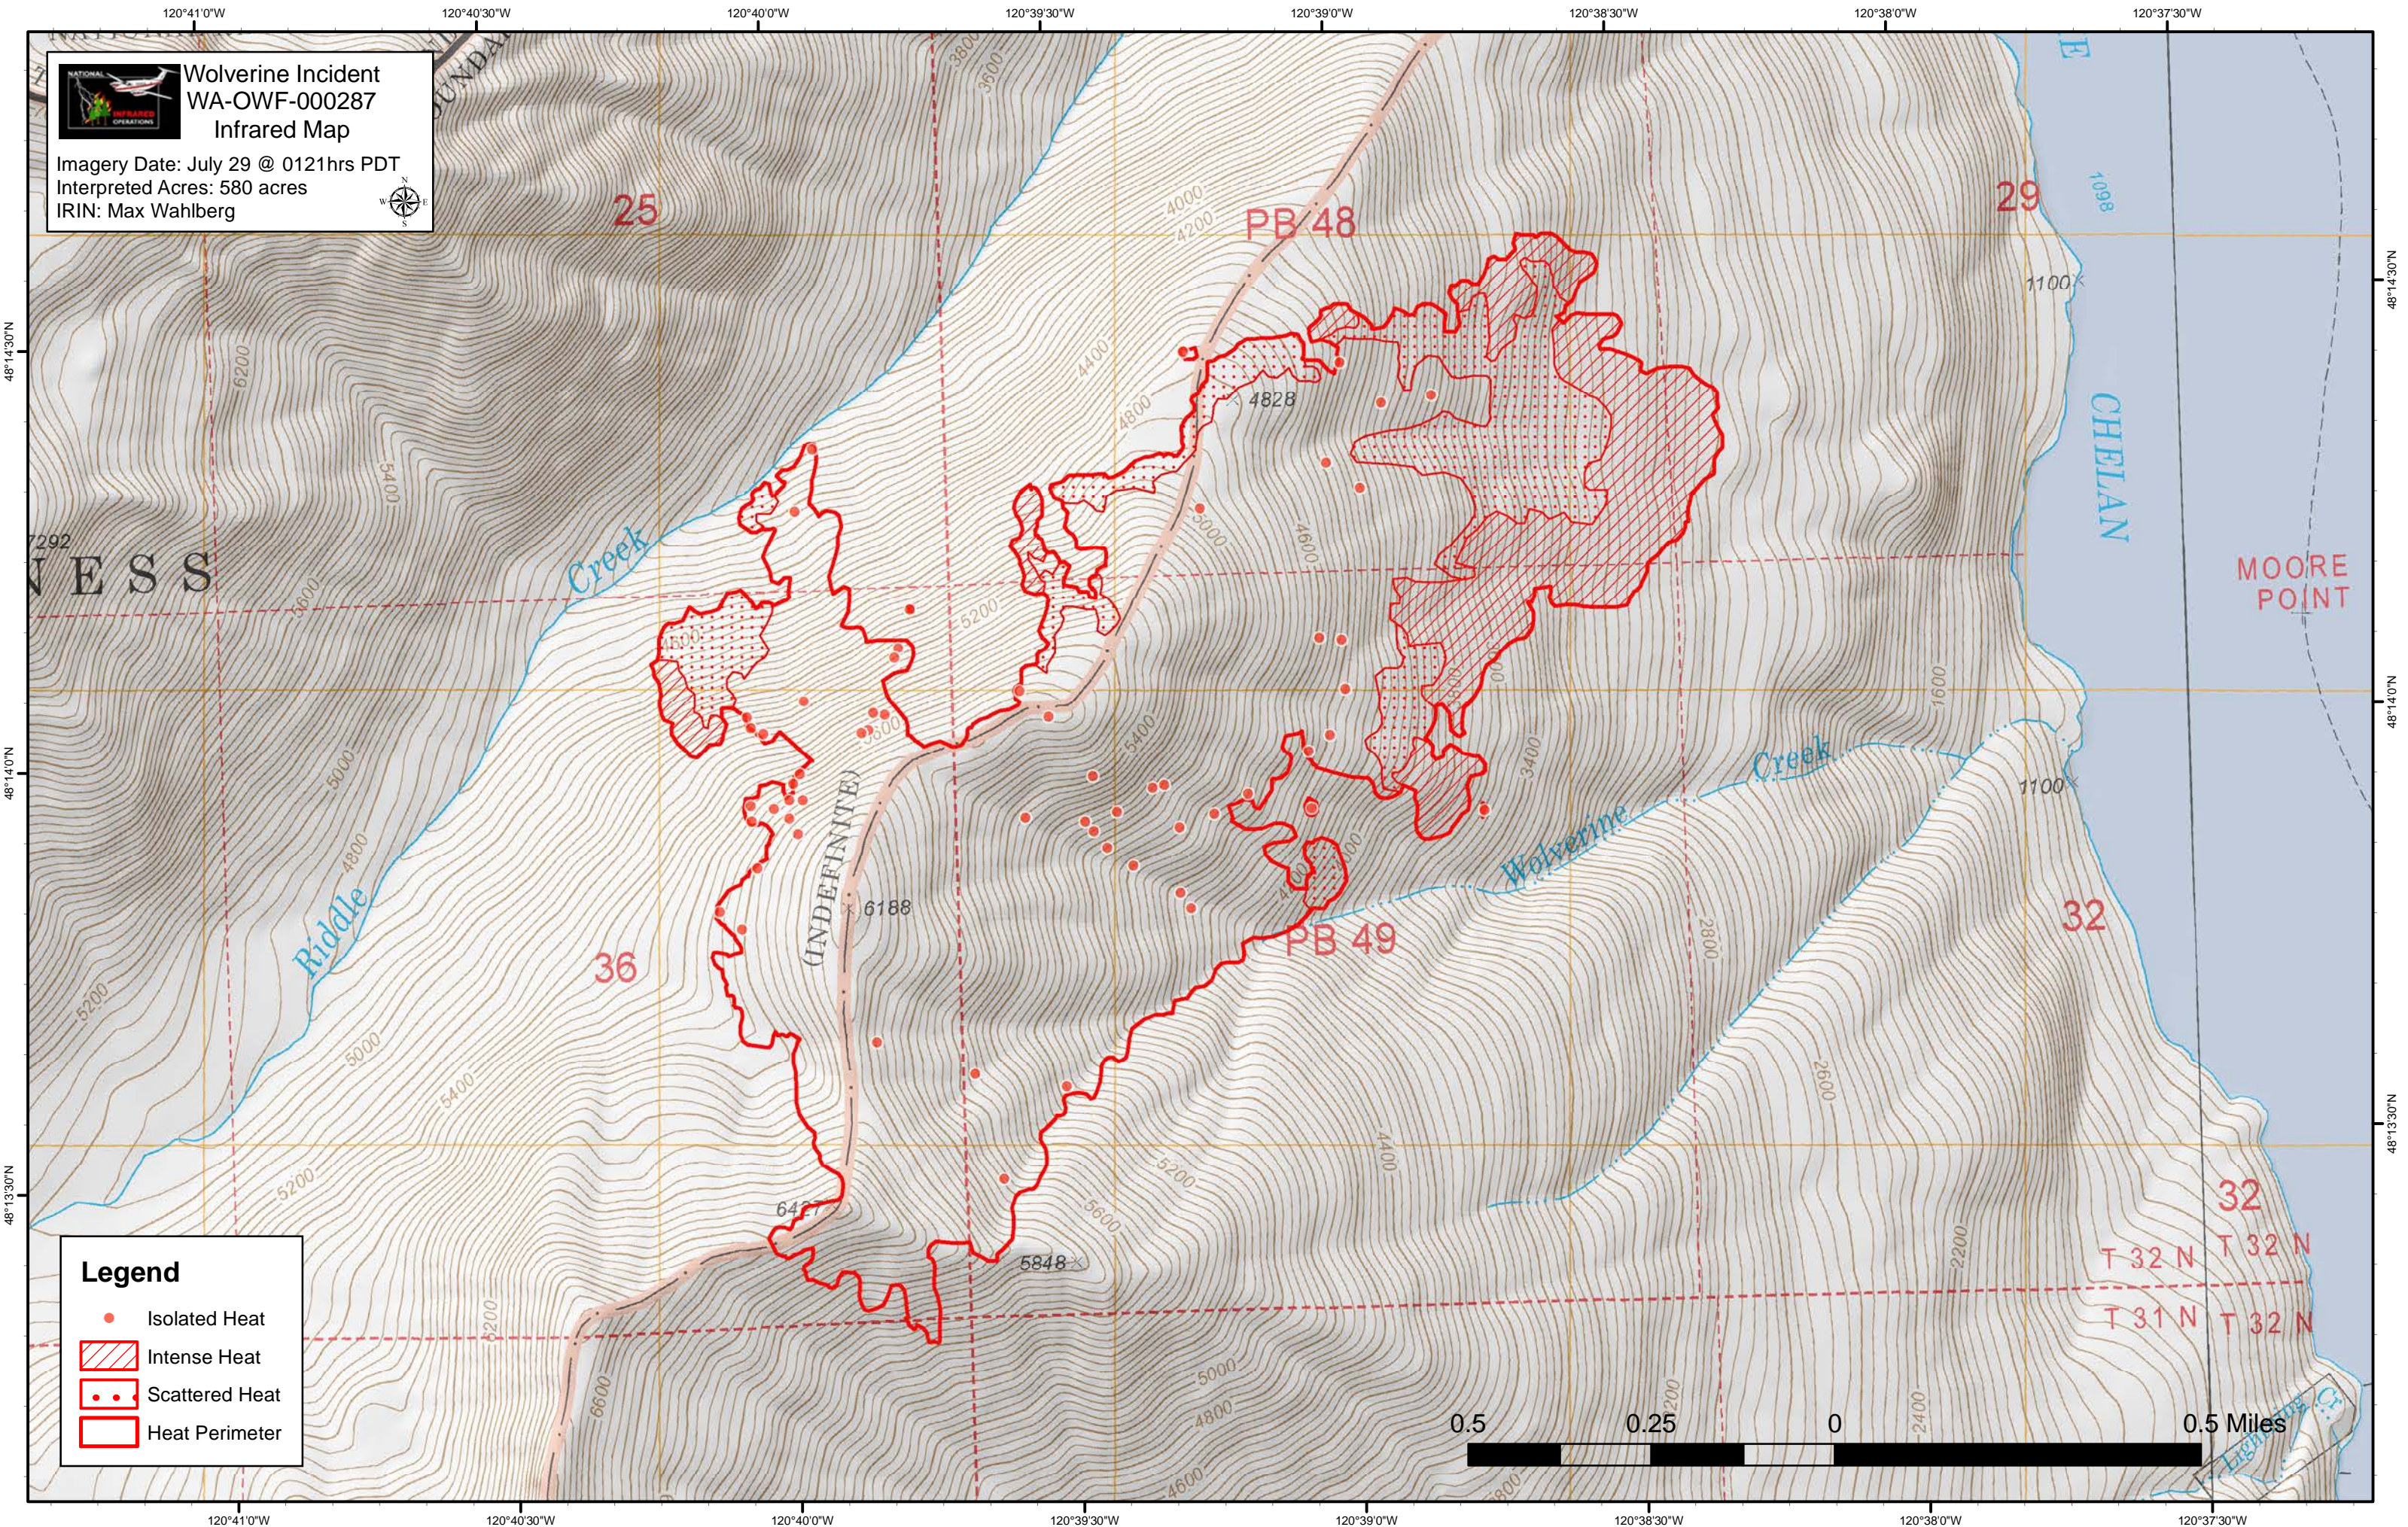

Wolverine Incident
WA-OWF-000287
Infrared Map

Imagery Date: July 29 @ 0121hrs PDT
 Interpreted Acres: 580 acres
 IRIN: Max Wahlberg

Legend

- Isolated Heat
- / / Intense Heat
- . . Scattered Heat
- Heat Perimeter