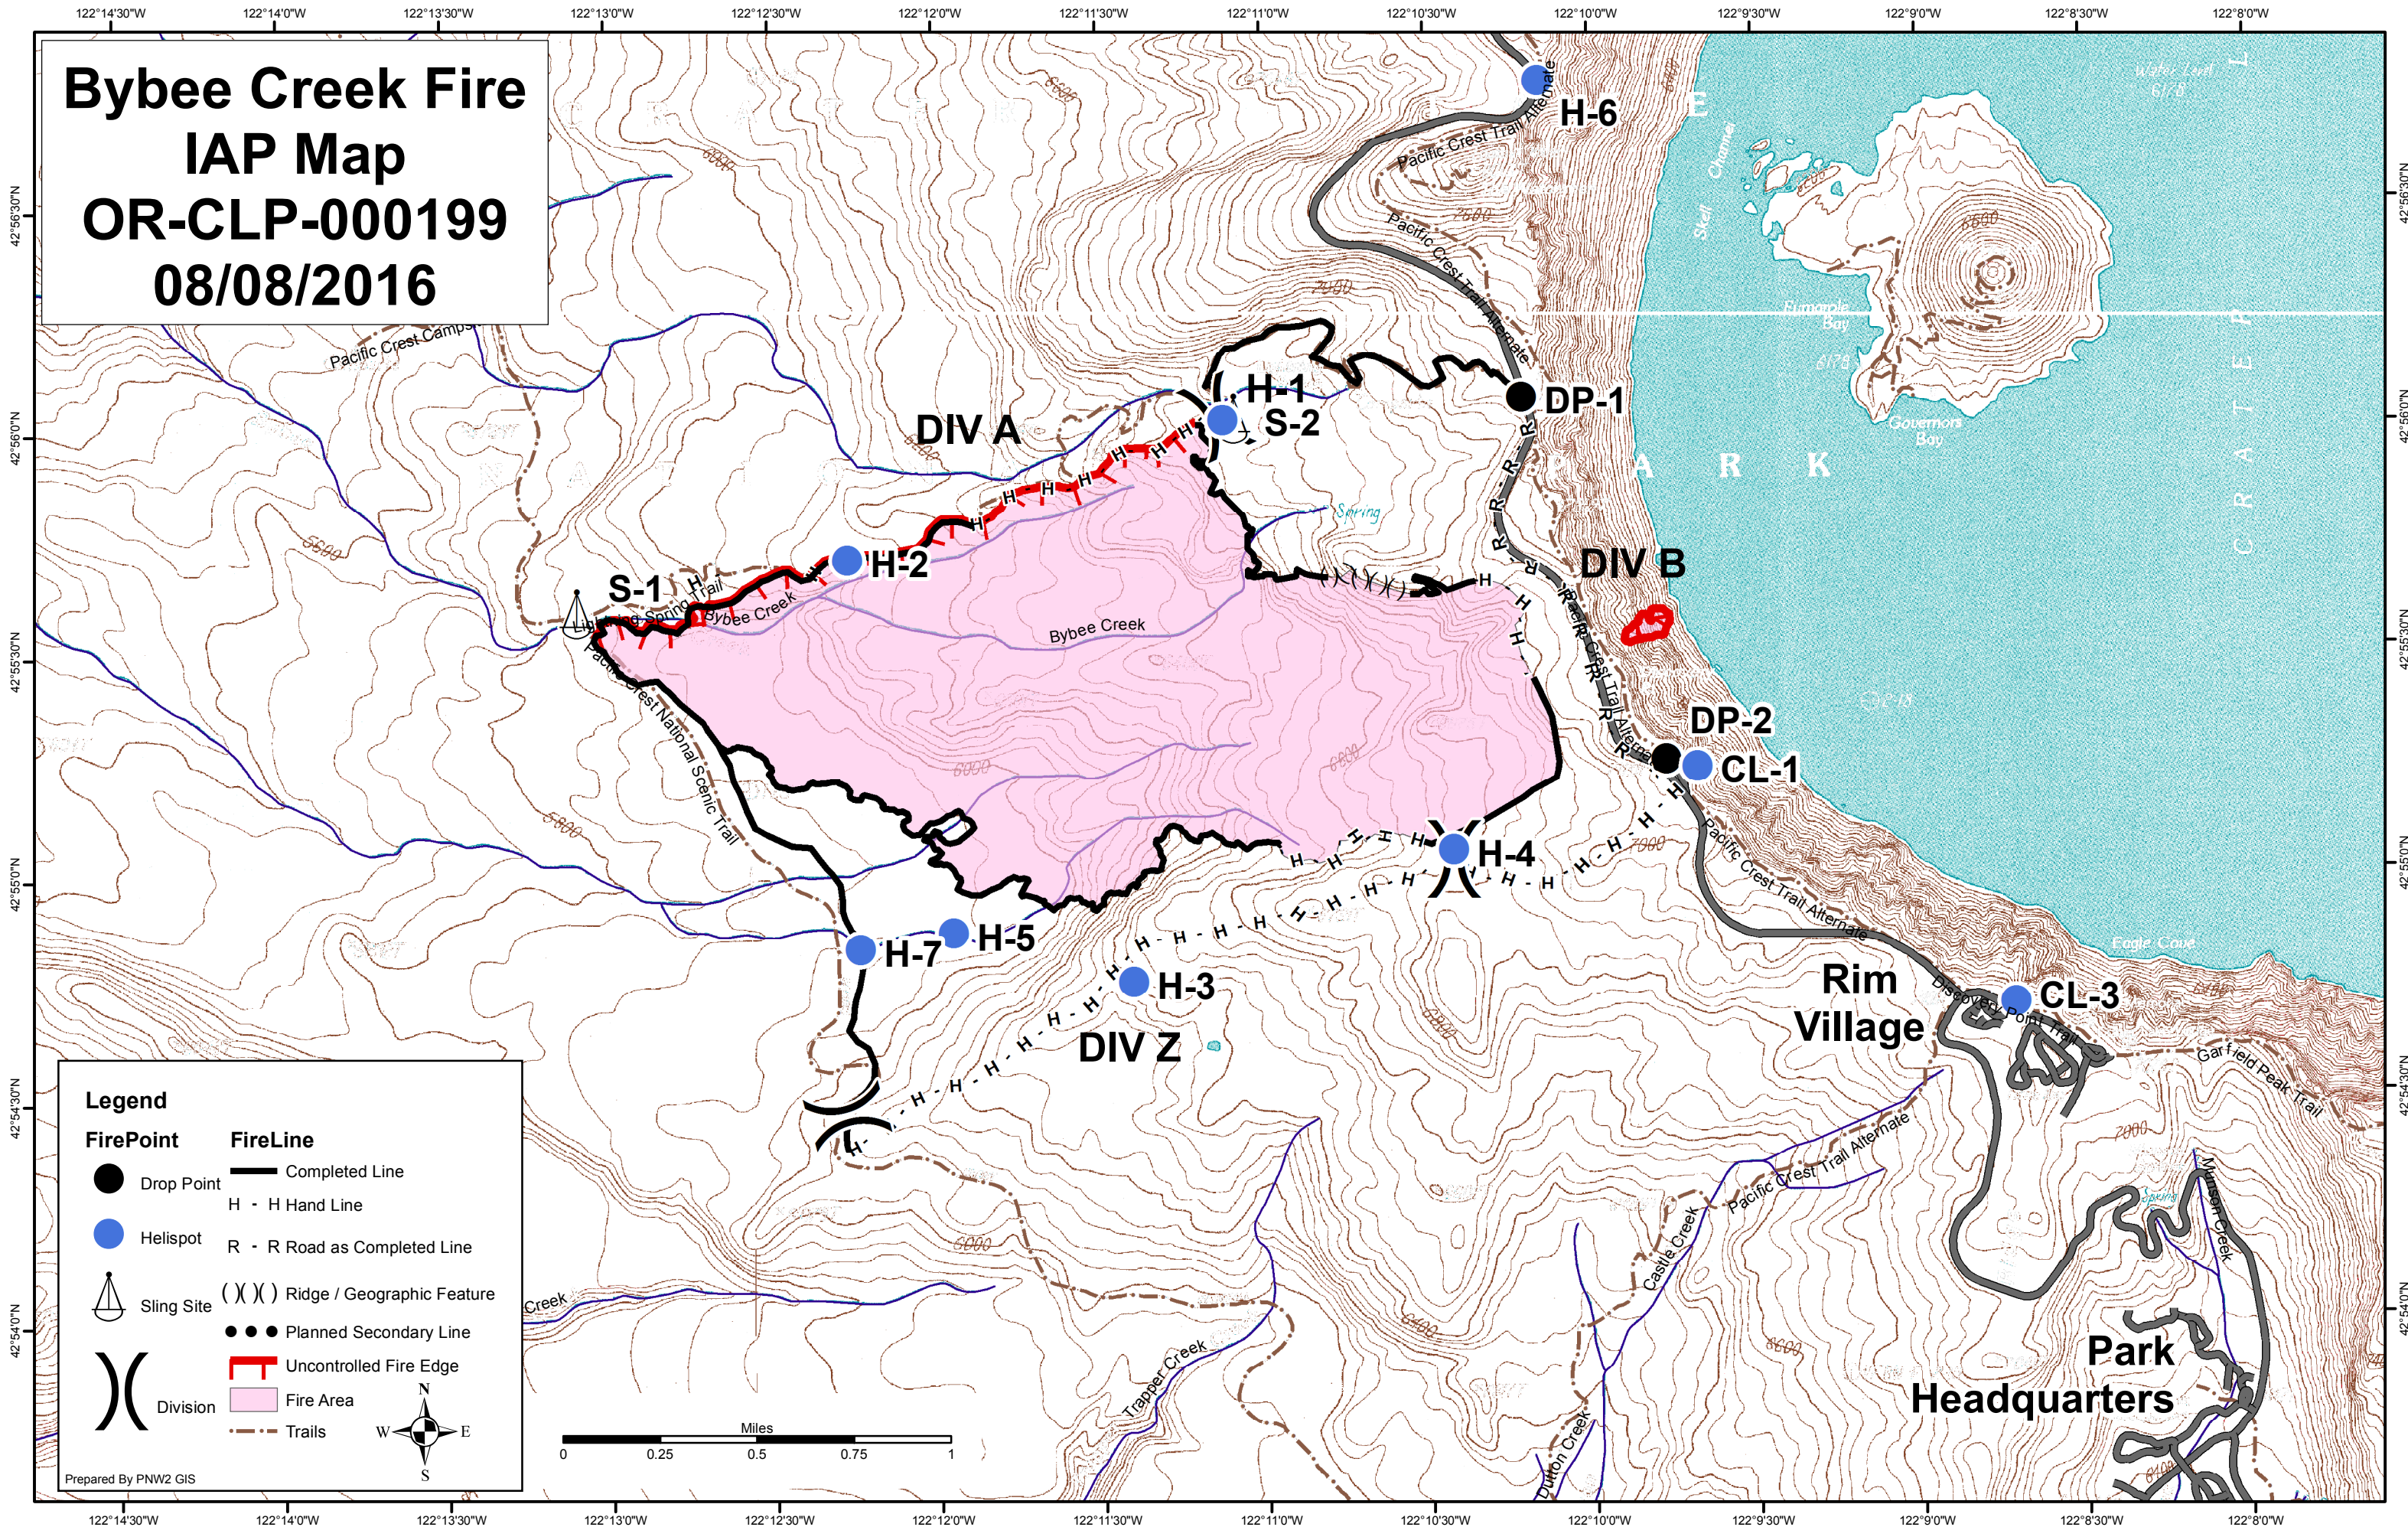

Bybee Creek Fire IAP Map OR-CLP-000199 08/08/2016

Legend

- | FirePoint | FireLine |
|--------------|--------------------------------|
| ● Drop Point | — Completed Line |
| ● Helispot | H - H Hand Line |
| ⚓ Sling Site | R - R Road as Completed Line |
| ⌋ Division | (X) Ridge / Geographic Feature |
| | ●●● Planned Secondary Line |
| | ▬ Uncontrolled Fire Edge |
| | ■ Fire Area |
| | - - - Trails |