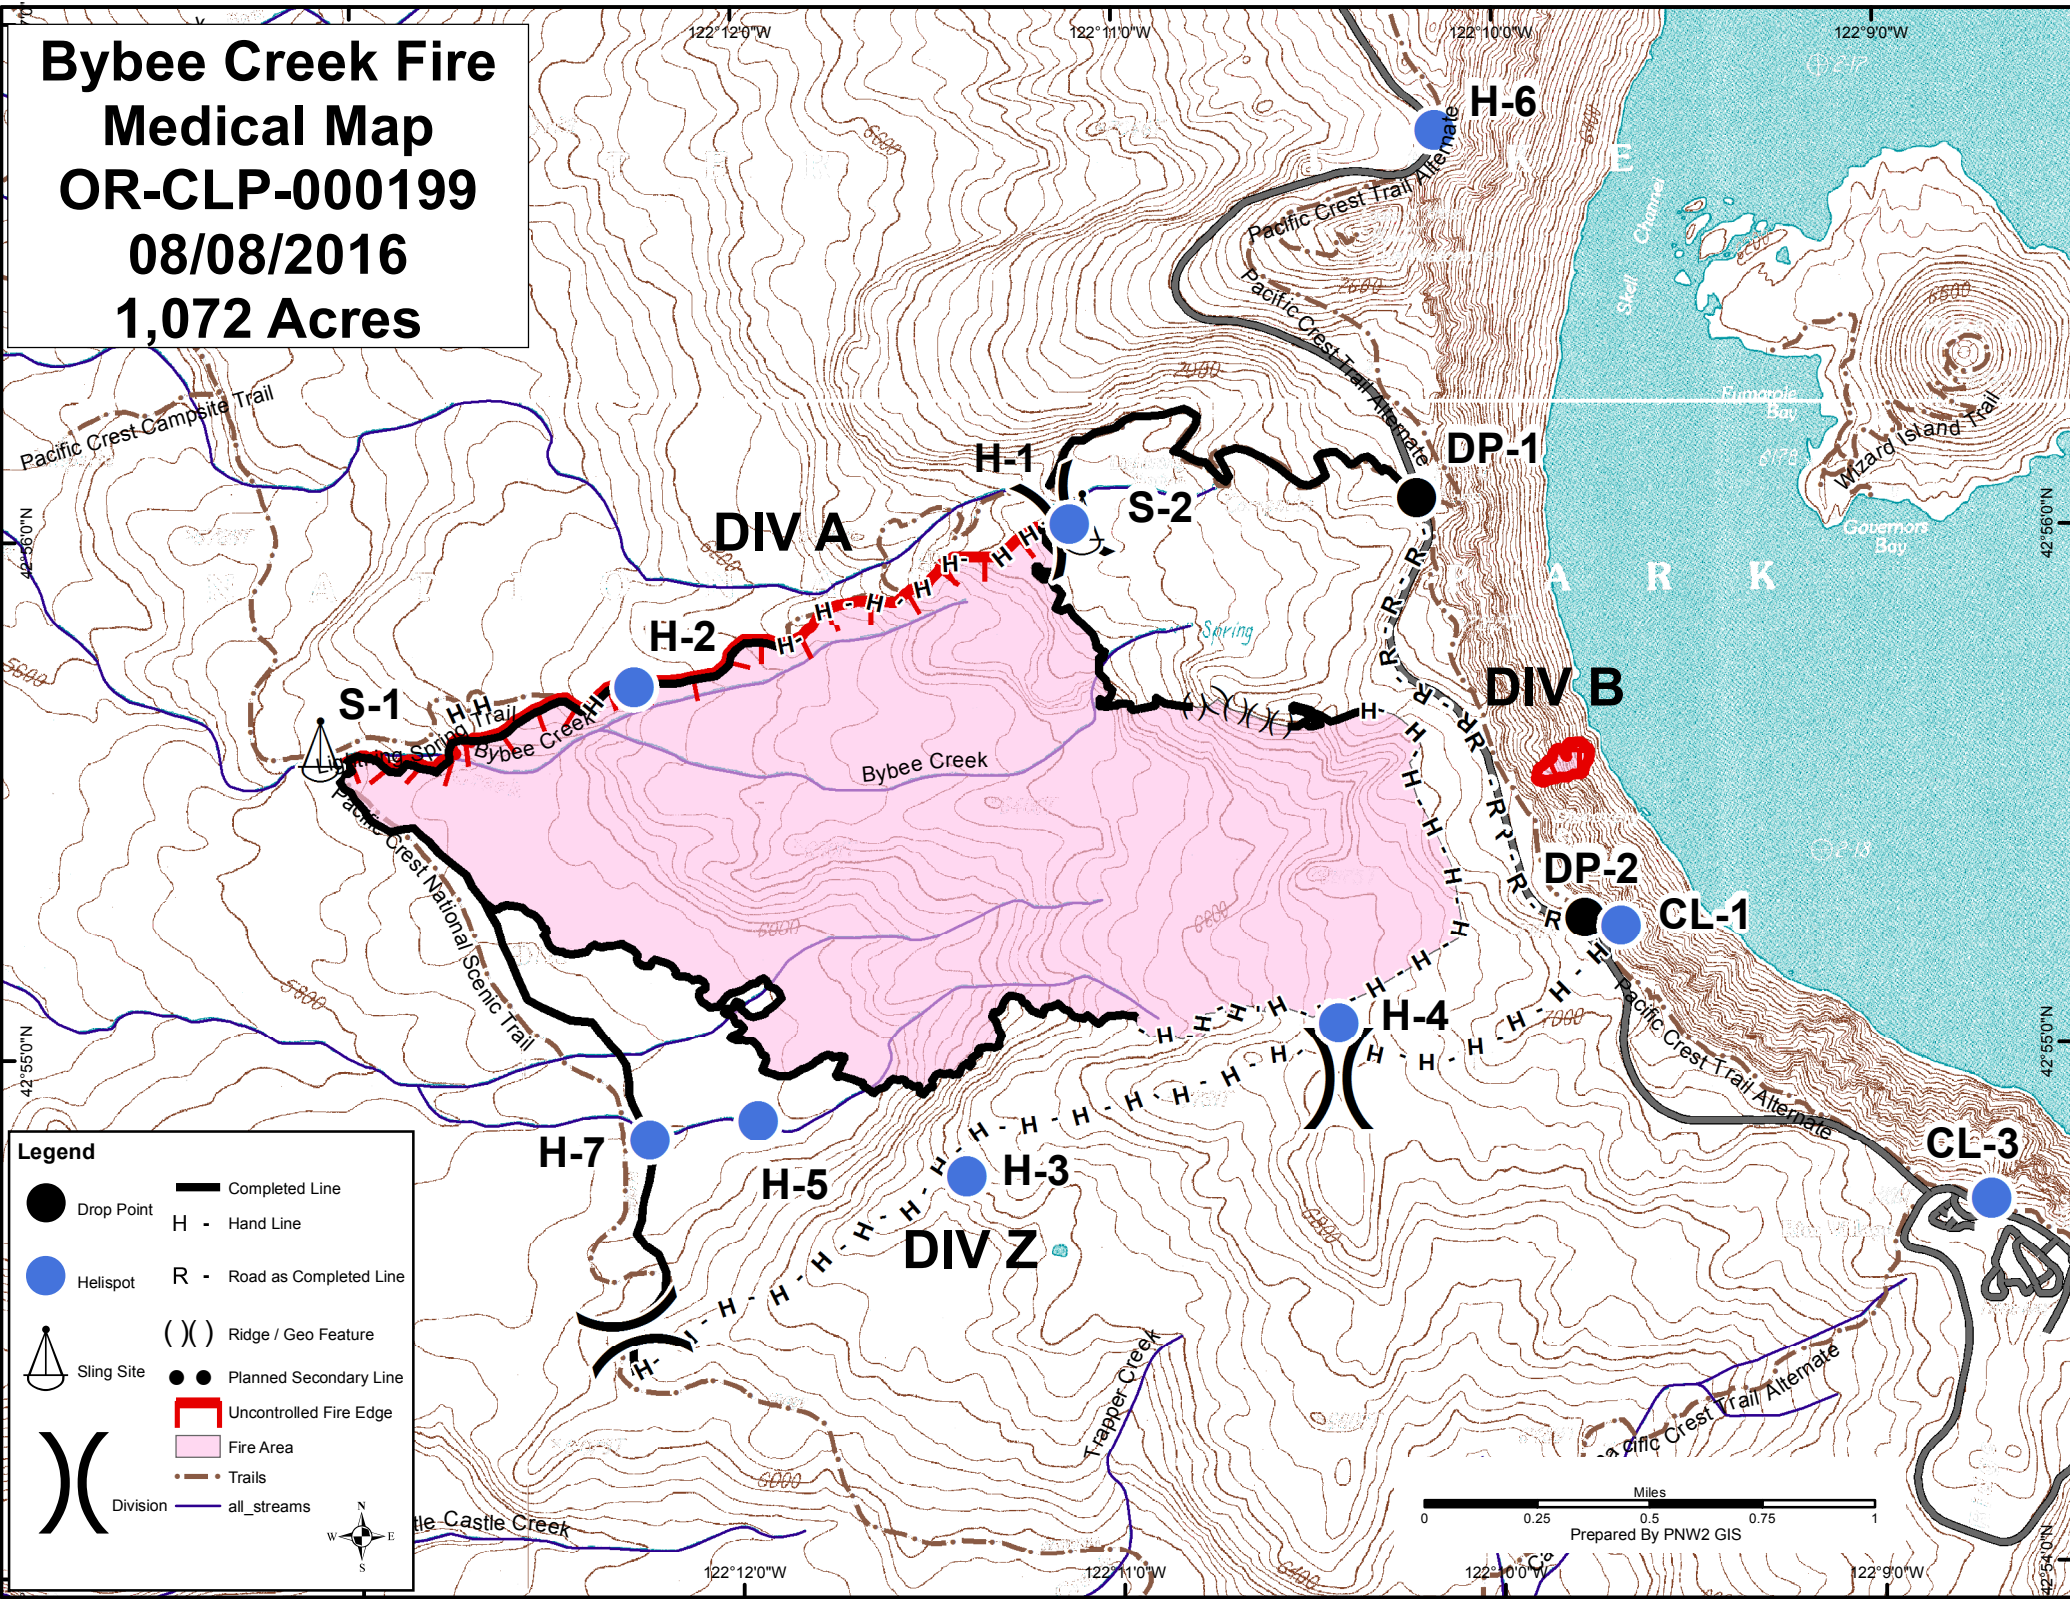

Bybee Creek Fire Medical Map OR-CLP-000199 08/08/2016 1,072 Acres

Legend

- Drop Point
- Helispot
- ⚓ Sling Site
- ⎓ Division
- Completed Line
- H - Hand Line
- R - Road as Completed Line
- () Ridge / Geo Feature
- Planned Secondary Line
- Uncontrolled Fire Edge
- Fire Area
- Trails
- all_streams