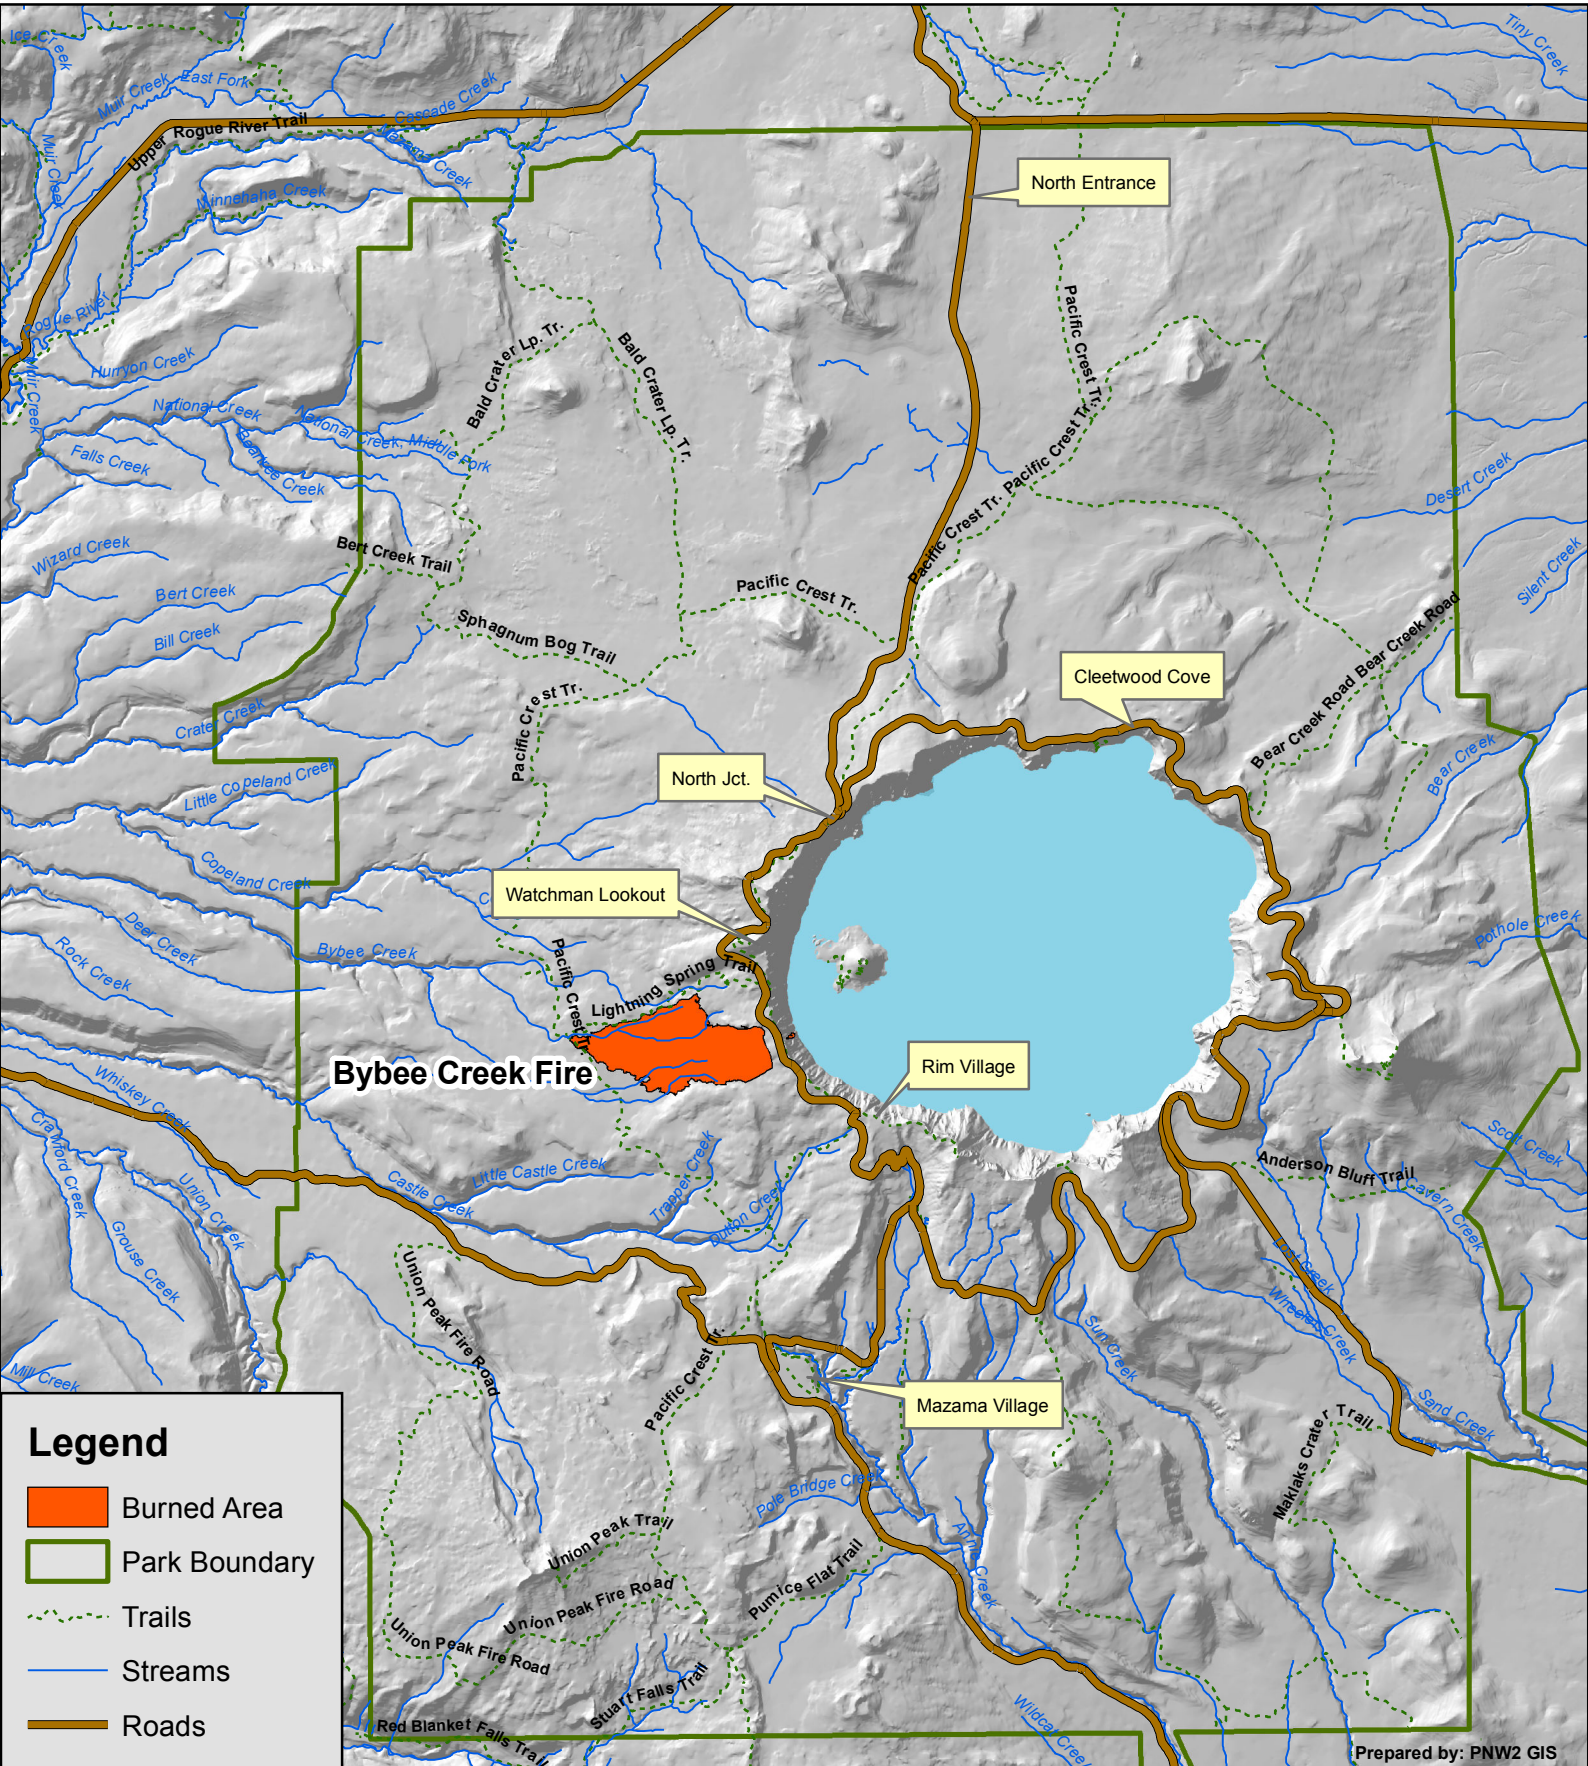

**Bybee Creek Fire
Information Map
08/08/2016
1,072 Acres
73% Contained**

Legend

- Burned Area
- Park Boundary
- Trails
- Streams
- Roads