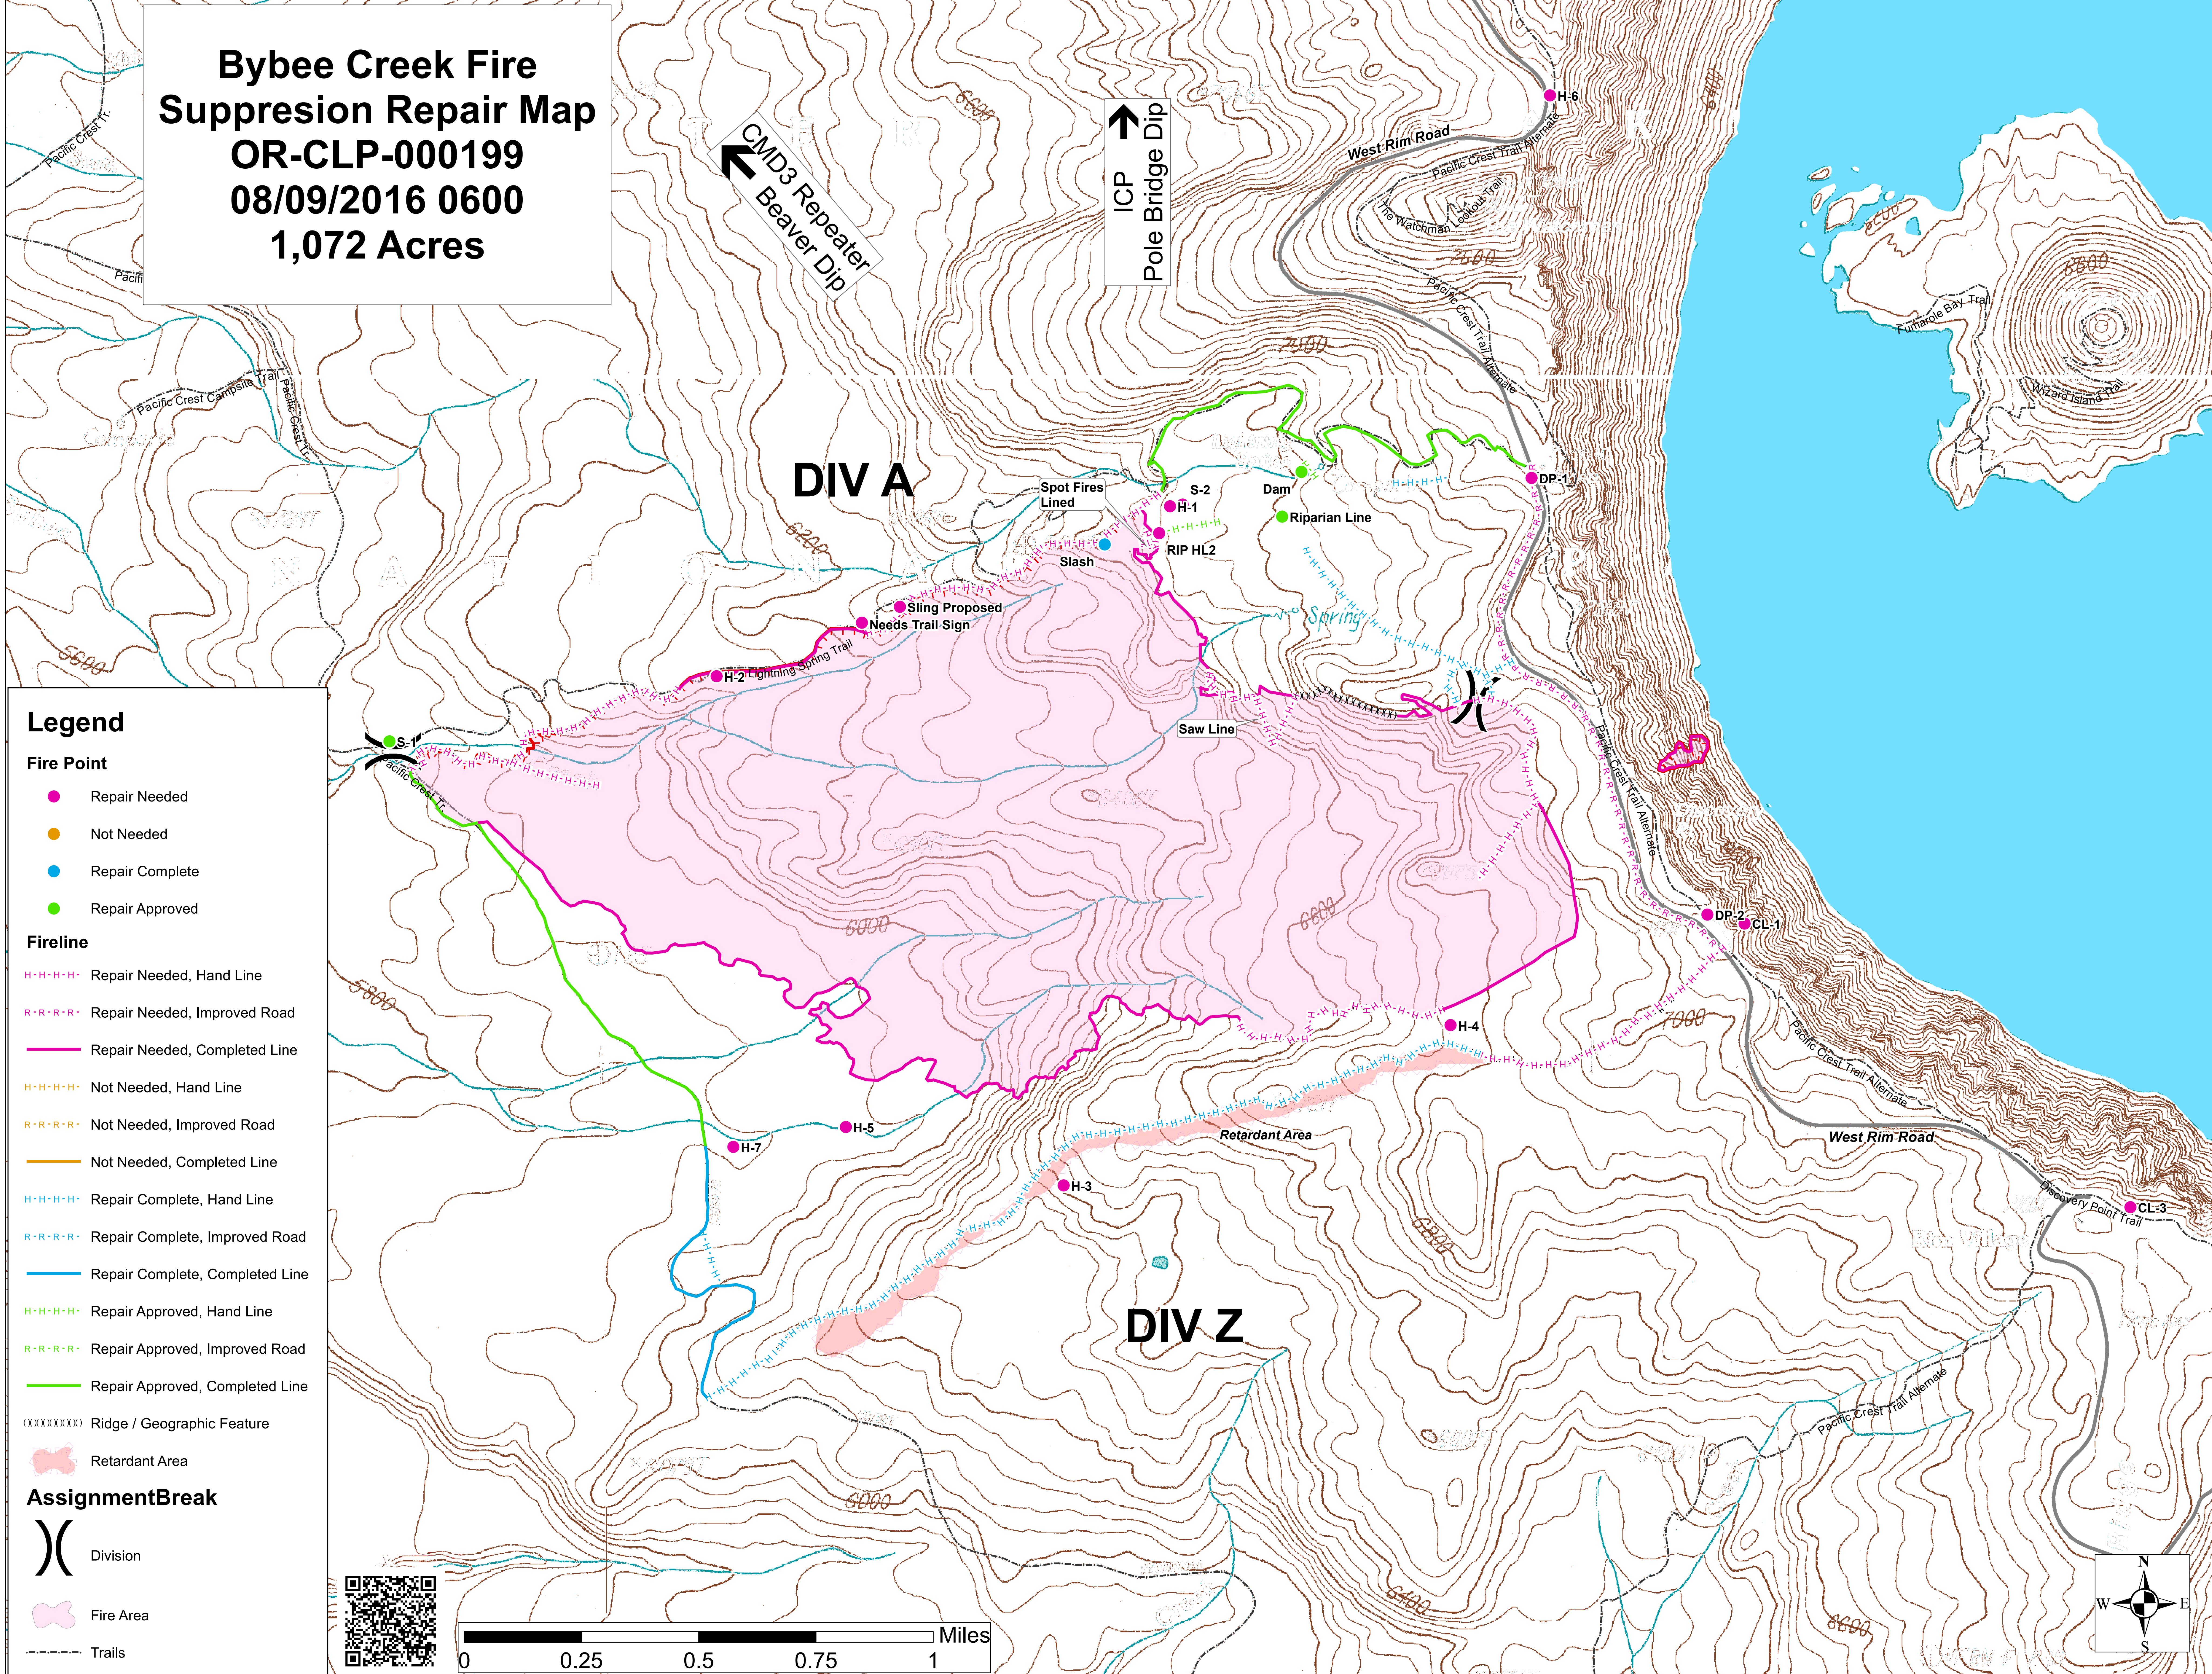

Bybee Creek Fire Suppression Repair Map OR-CLP-000199 08/09/2016 0600 1,072 Acres

Legend

- Fire Point**
- Repair Needed
 - Not Needed
 - Repair Complete
 - Repair Approved
- Fireline**
- - - - - Repair Needed, Hand Line
 - - - - - Repair Needed, Improved Road
 - Repair Needed, Completed Line
 - - - - - Not Needed, Hand Line
 - - - - - Not Needed, Improved Road
 - Not Needed, Completed Line
 - - - - - Repair Complete, Hand Line
 - - - - - Repair Complete, Improved Road
 - Repair Complete, Completed Line
 - - - - - Repair Approved, Hand Line
 - - - - - Repair Approved, Improved Road
 - Repair Approved, Completed Line
- Ridge / Geographic Feature
- Retardant Area
- AssignmentBreak**
-) Division
- Fire Area
- Trails