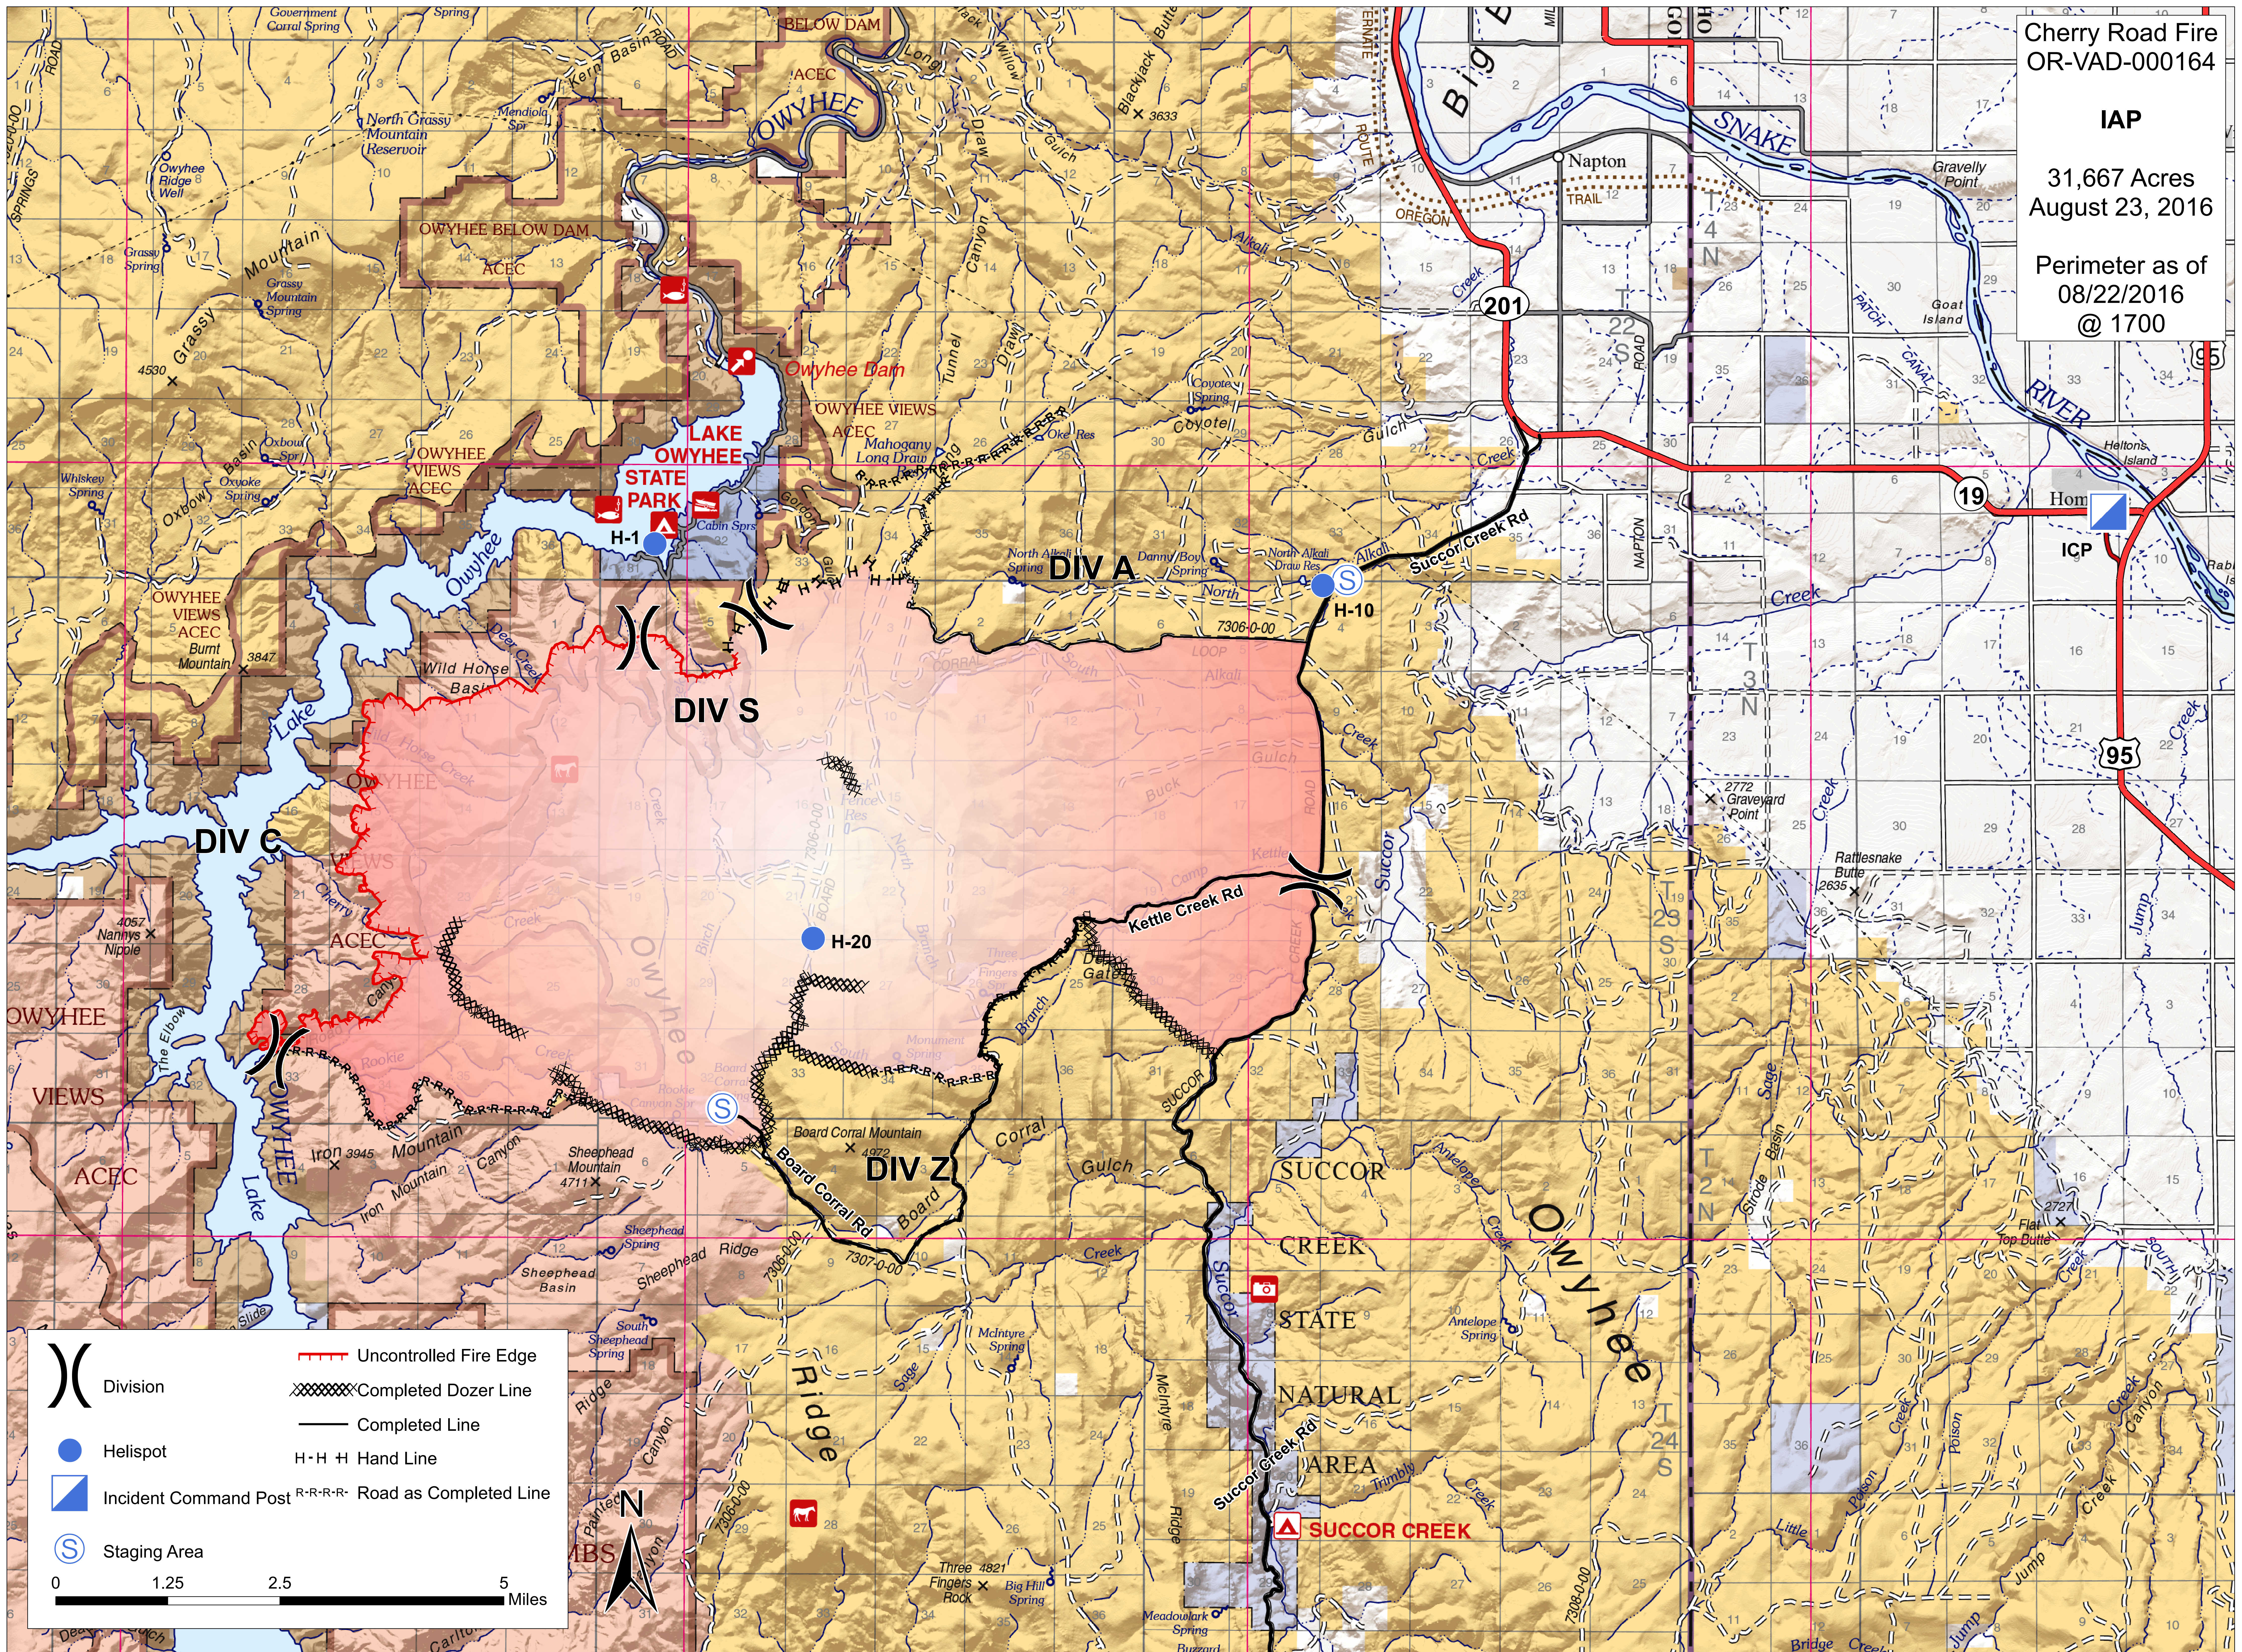

Cherry Road Fire
OR-VAD-000164

IAP

31,667 Acres
August 23, 2016

Perimeter as of
08/22/2016
@ 1700

	Division		Uncontrolled Fire Edge
	Helispot		Completed Dozer Line
	Incident Command Post		Completed Line
	Staging Area		Hand Line
			R-R-R-R-R Road as Completed Line

0 1.25 2.5 5 Miles