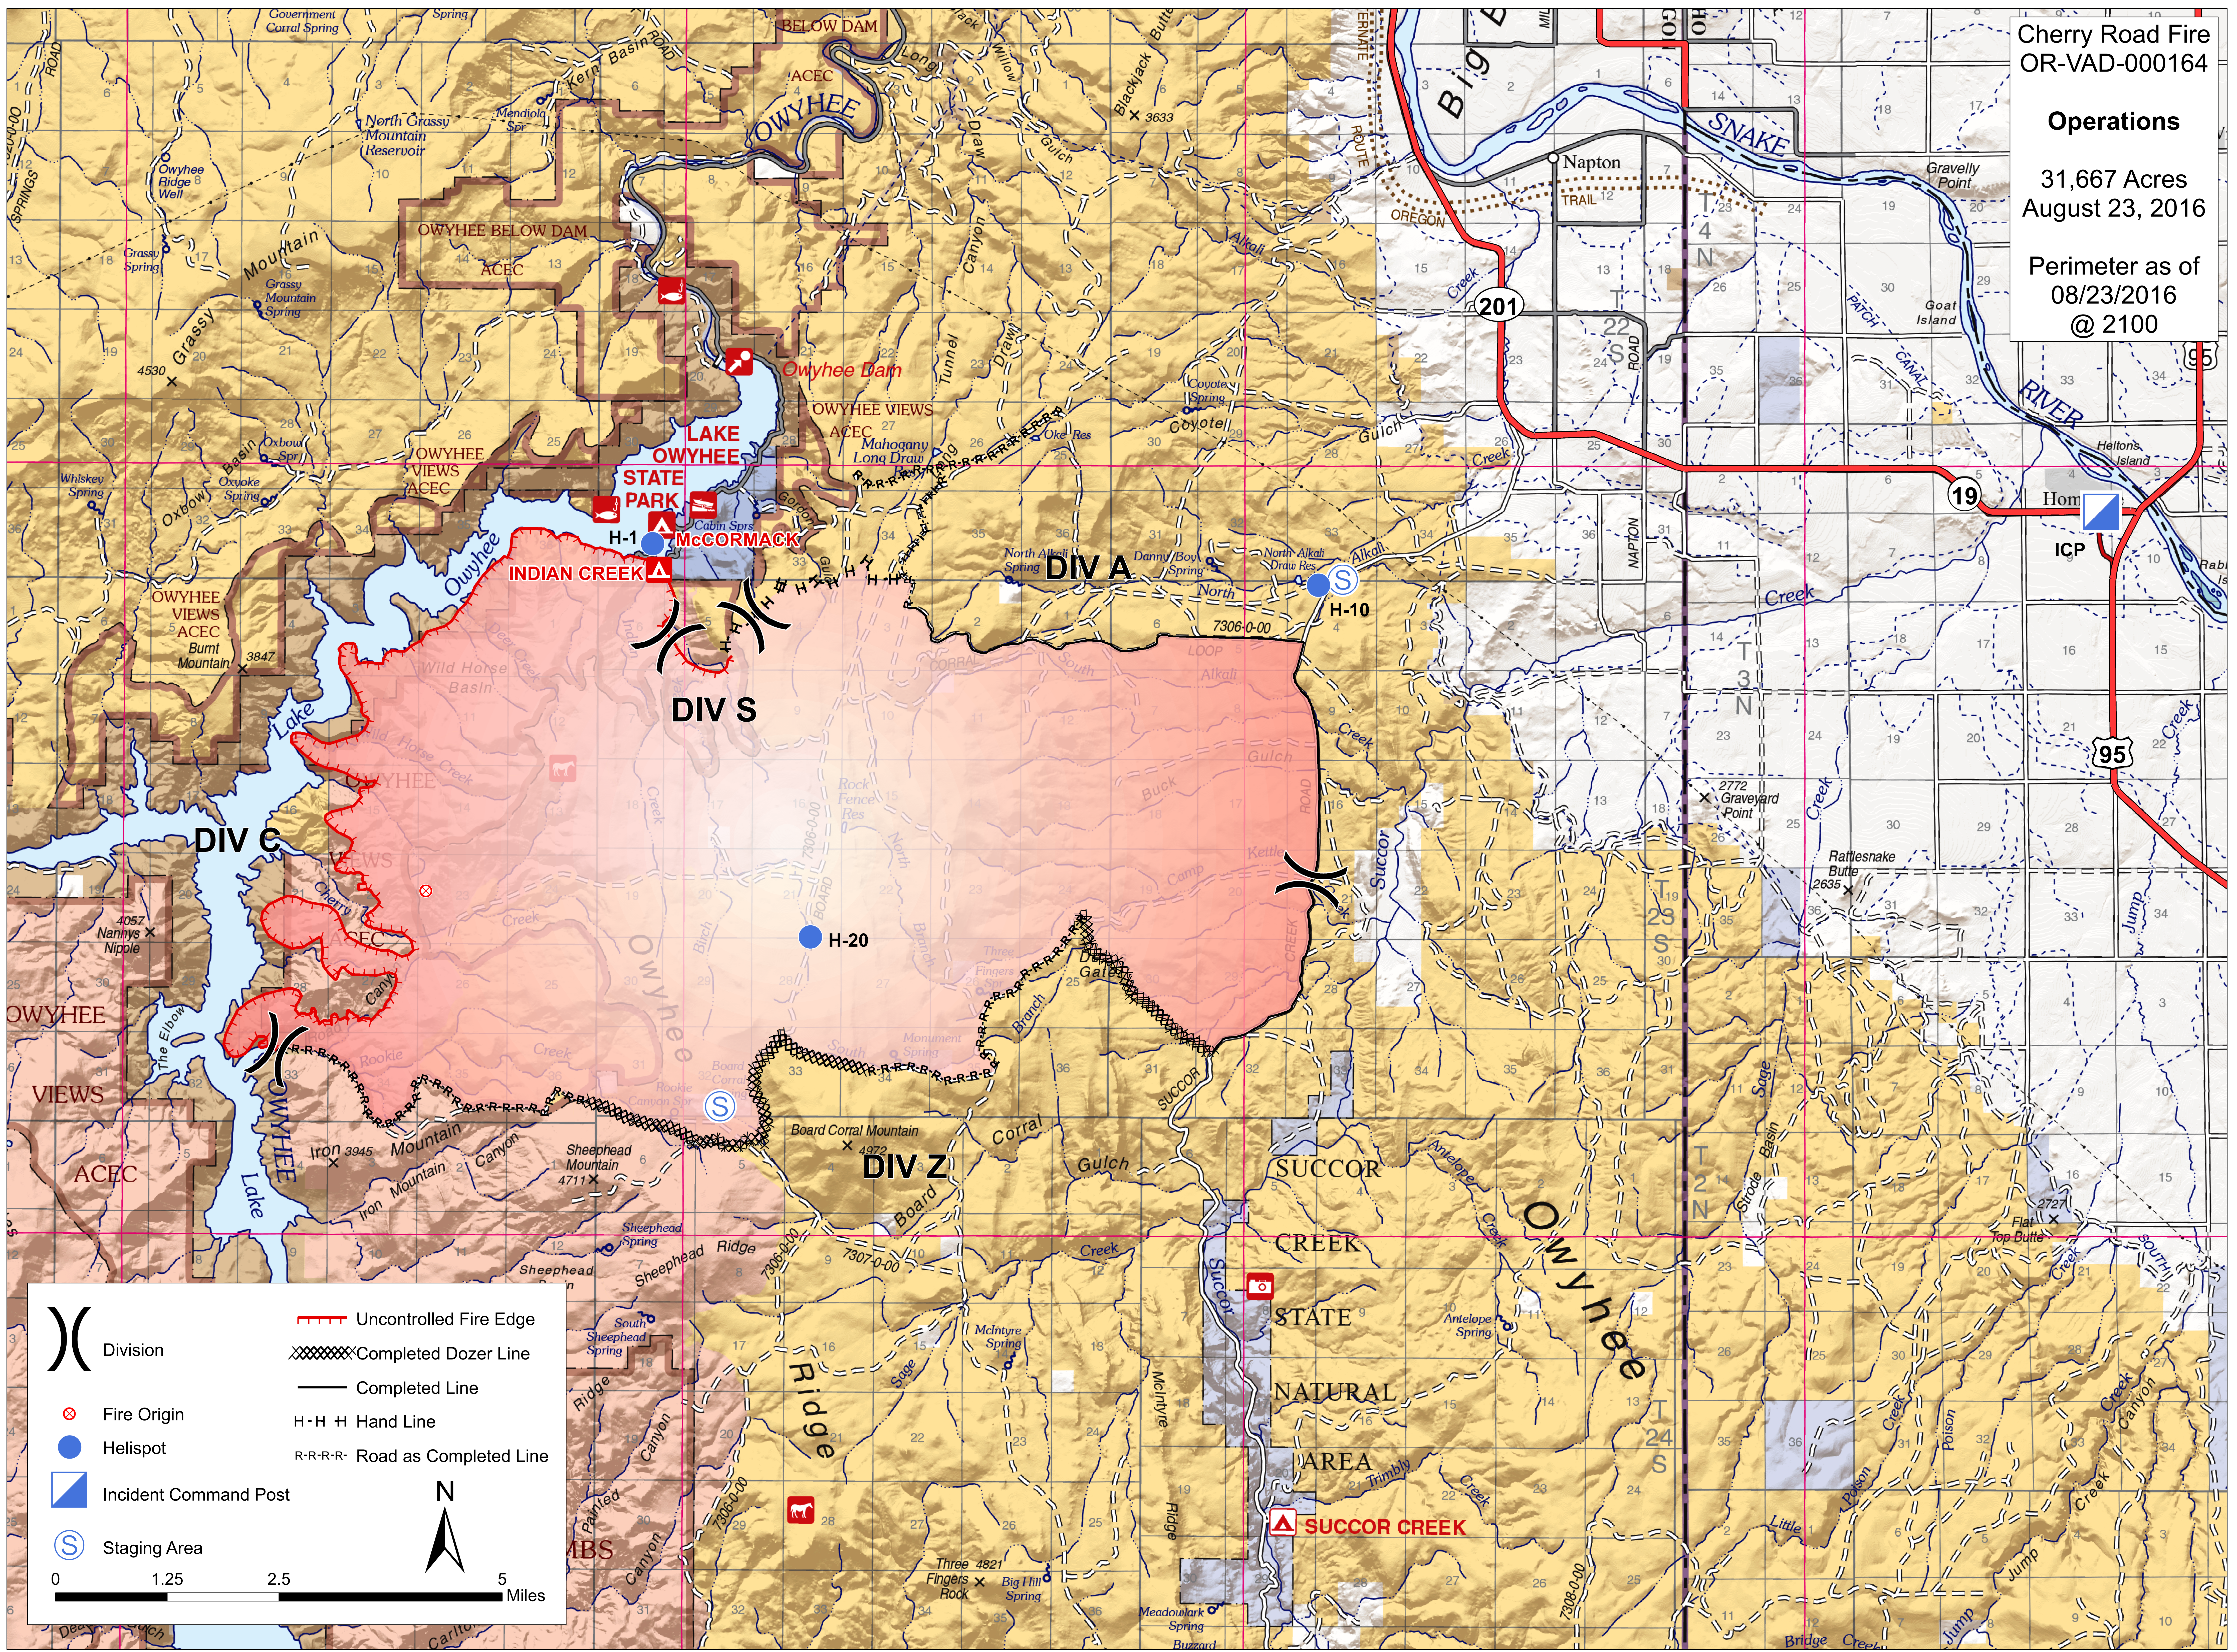

Cherry Road Fire
OR-VAD-000164

Operations

31,667 Acres
August 23, 2016

Perimeter as of
08/23/2016
@ 2100

	Division		Uncontrolled Fire Edge
	Fire Origin		Completed Dozer Line
	Helispot		Completed Line
	Incident Command Post		Hand Line
	Staging Area		Road as Completed Line

0 1.25 2.5 5 Miles

N