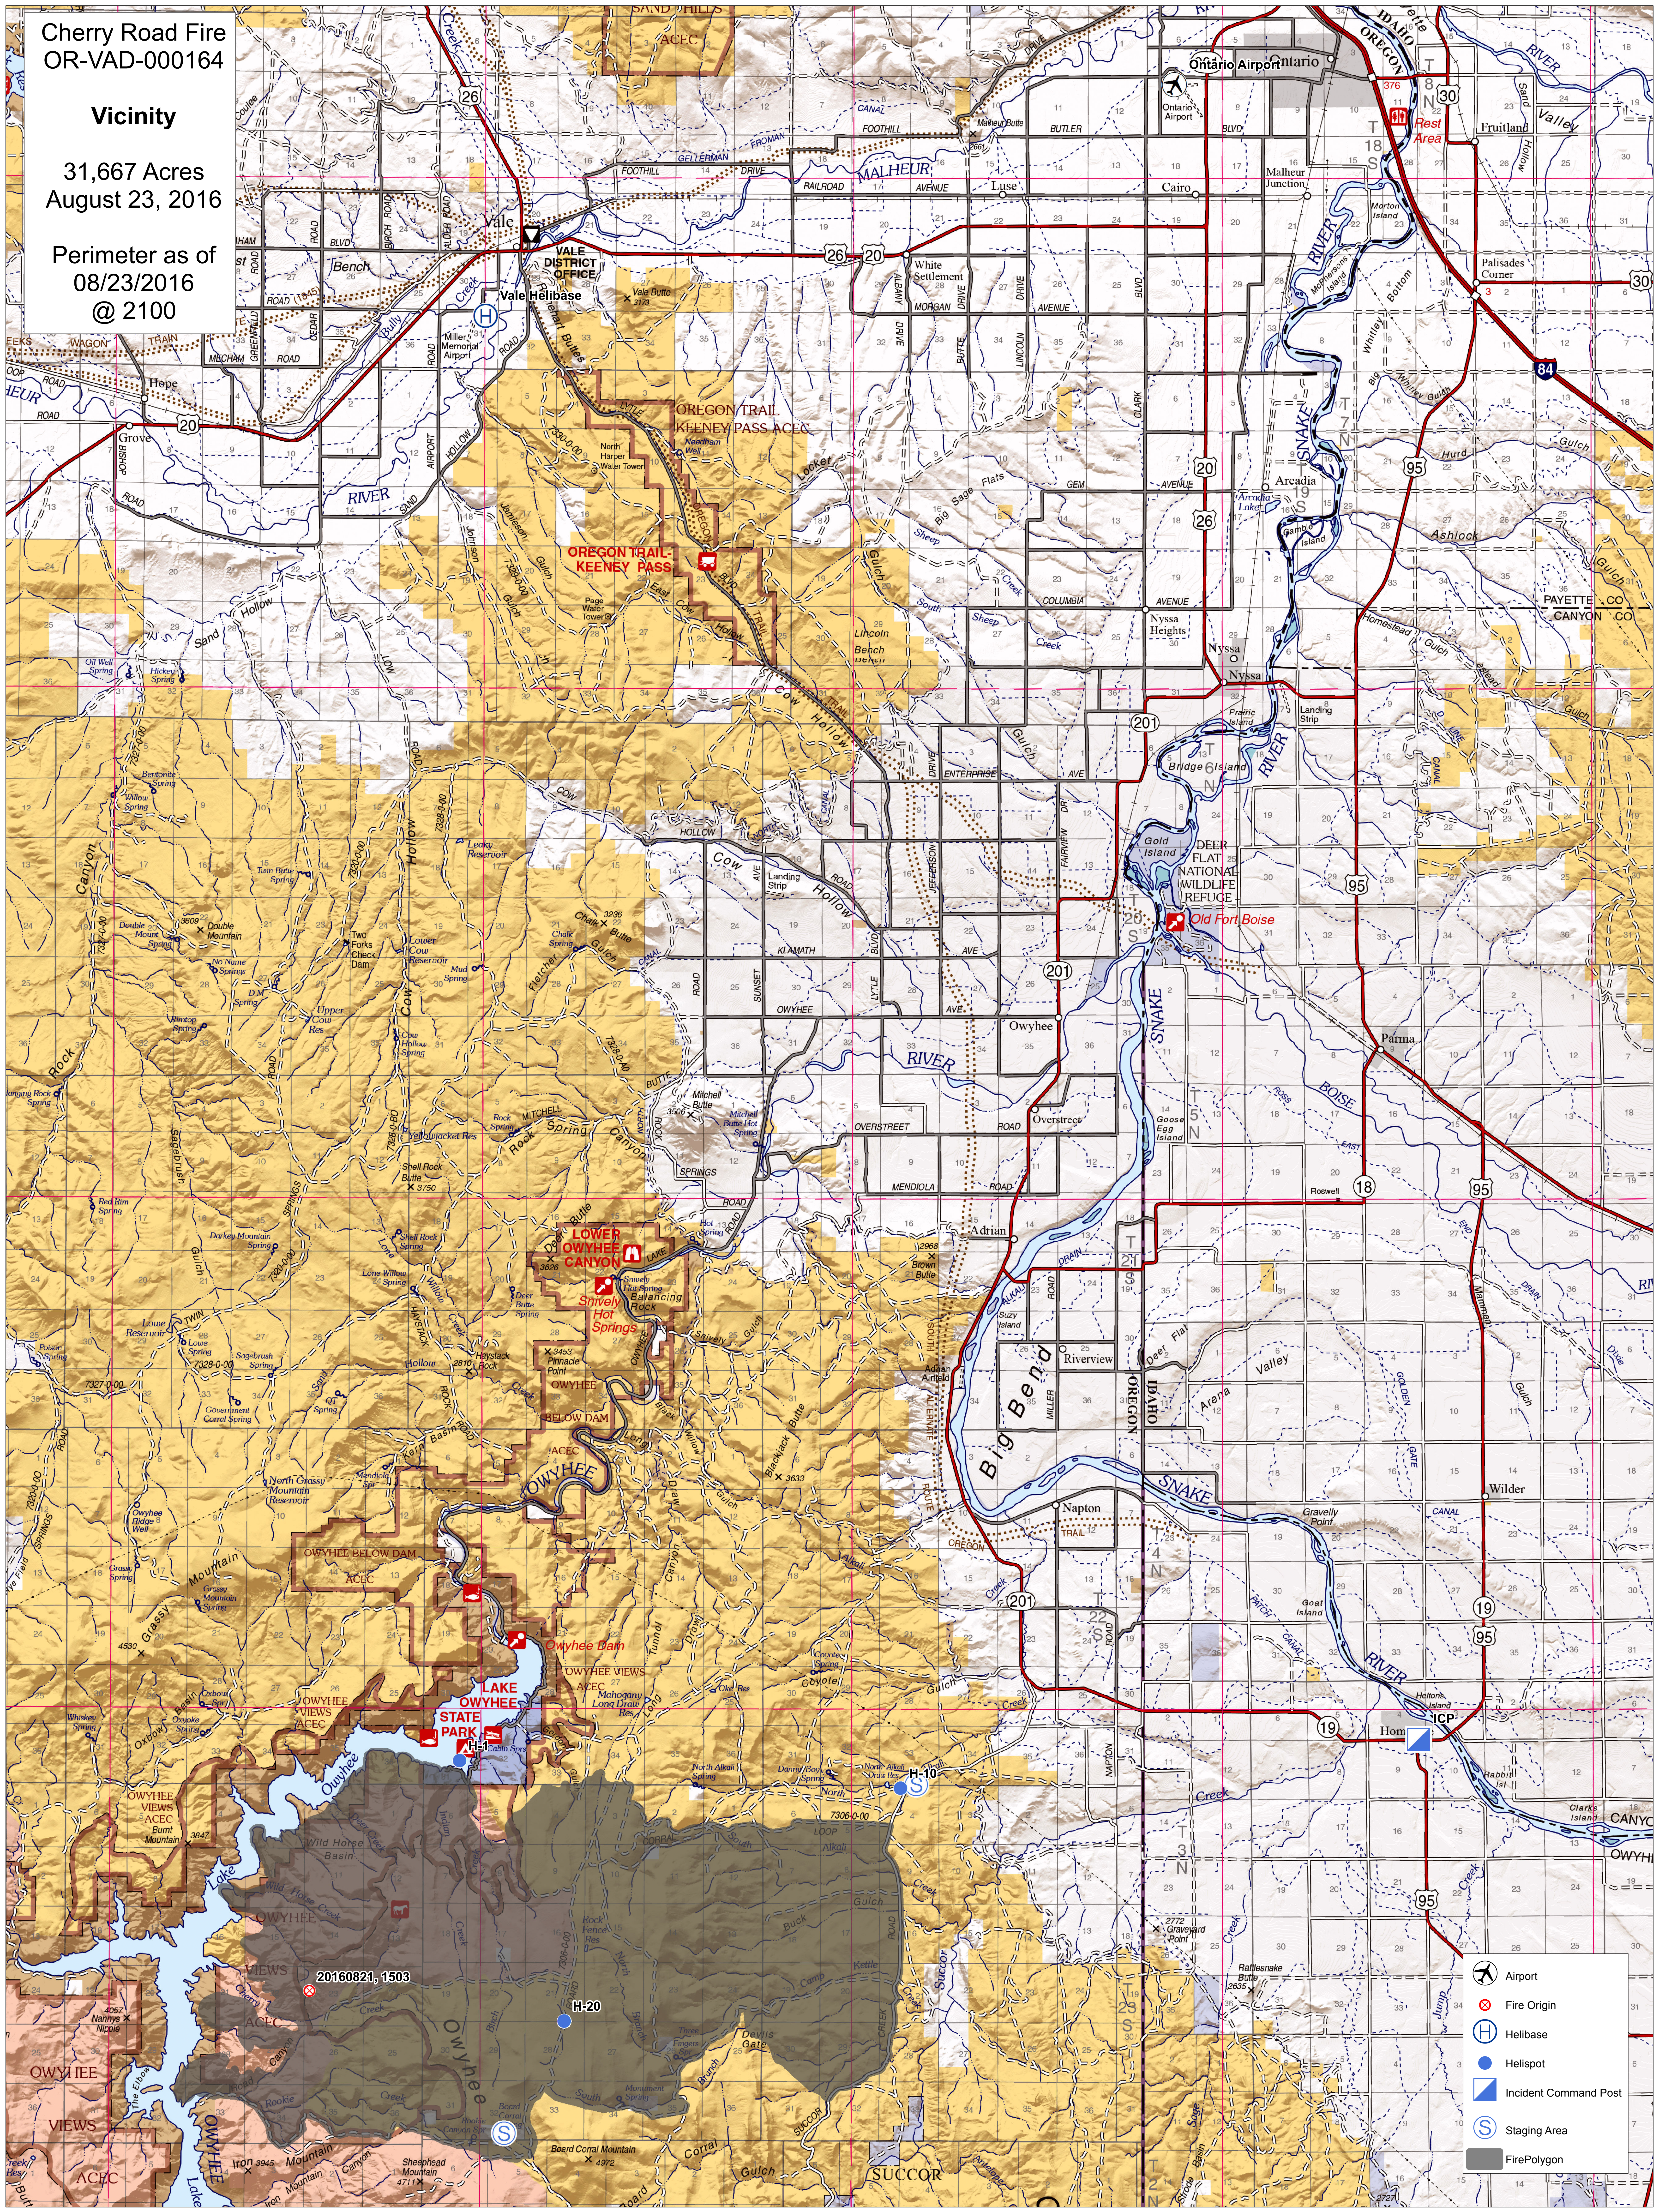

Cherry Road Fire
OR-VAD-000164

Vicinity

31,667 Acres
August 23, 2016

Perimeter as of
08/23/2016
@ 2100

Legend:

- Airport
- Fire Origin
- Helibase
- Helispot
- Incident Command Post
- Staging Area
- Fire Polygon