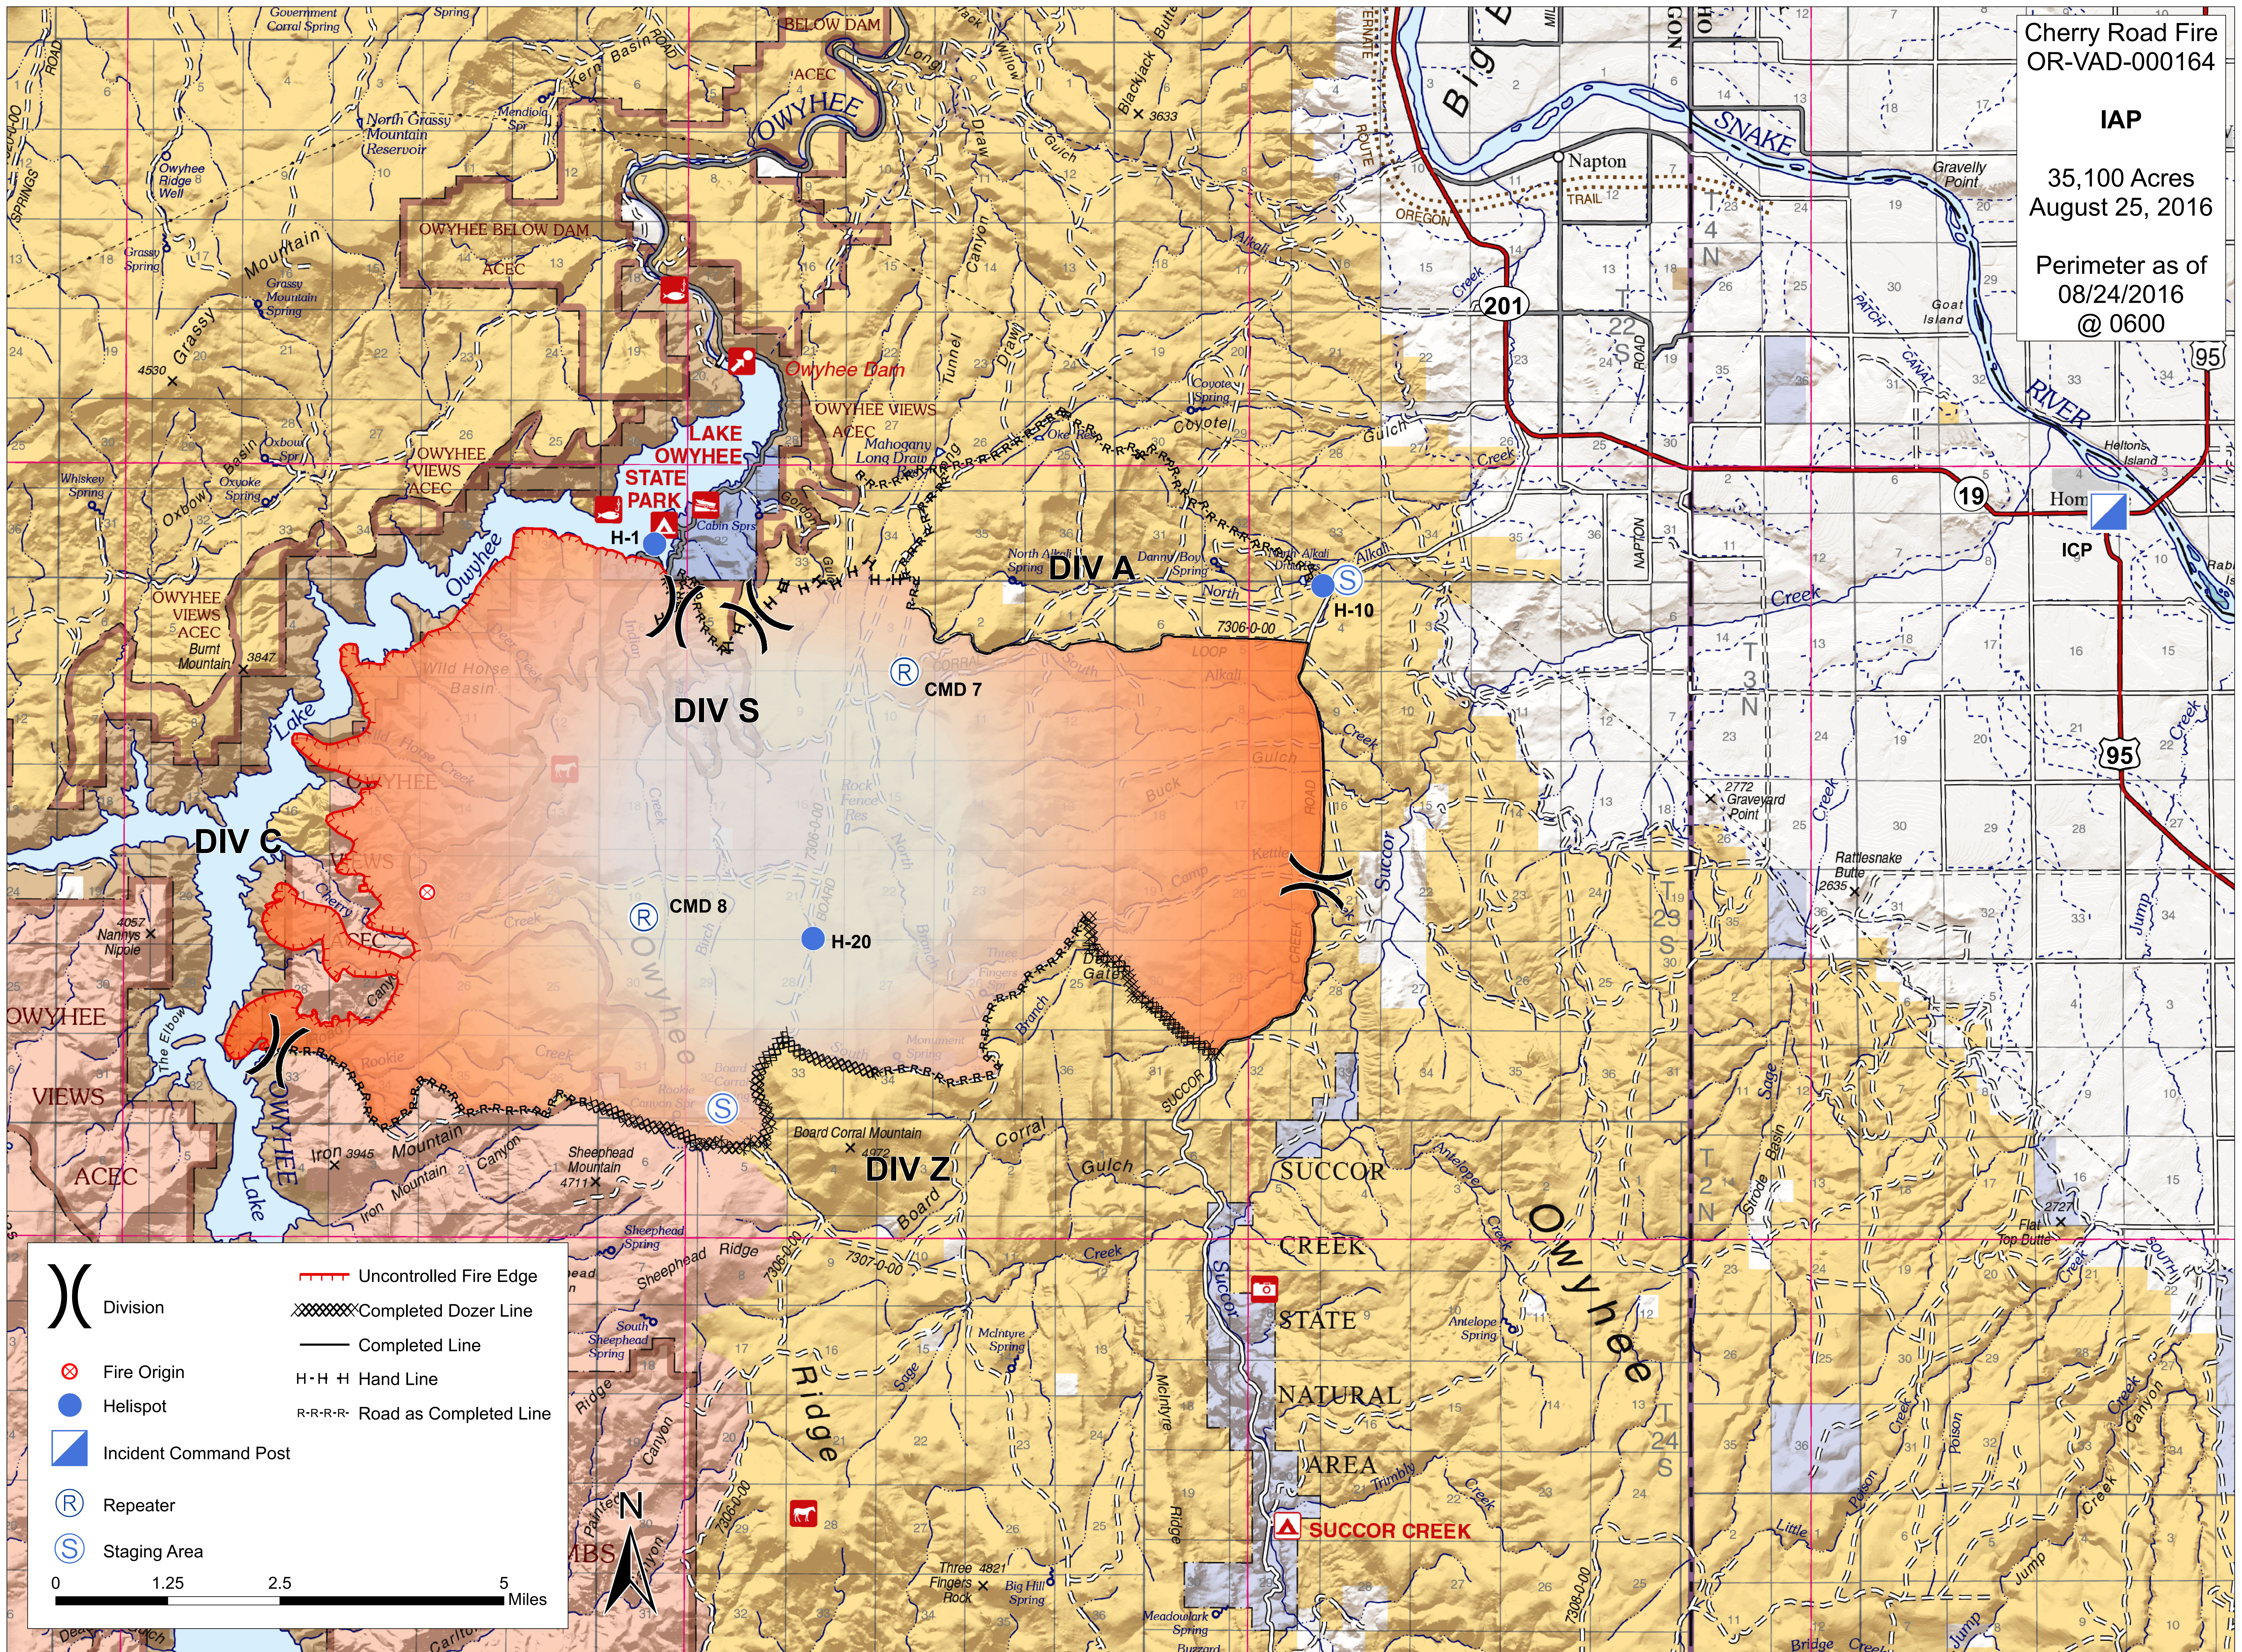

Cherry Road Fire
OR-VAD-000164

IAP

35,100 Acres
August 25, 2016

Perimeter as of
08/24/2016
@ 0600

	Division		Uncontrolled Fire Edge
	Fire Origin		Completed Dozer Line
	Helispot		Completed Line
	Incident Command Post		Hand Line
	Repeater		Road as Completed Line
	Staging Area		

0 1.25 2.5 5 Miles