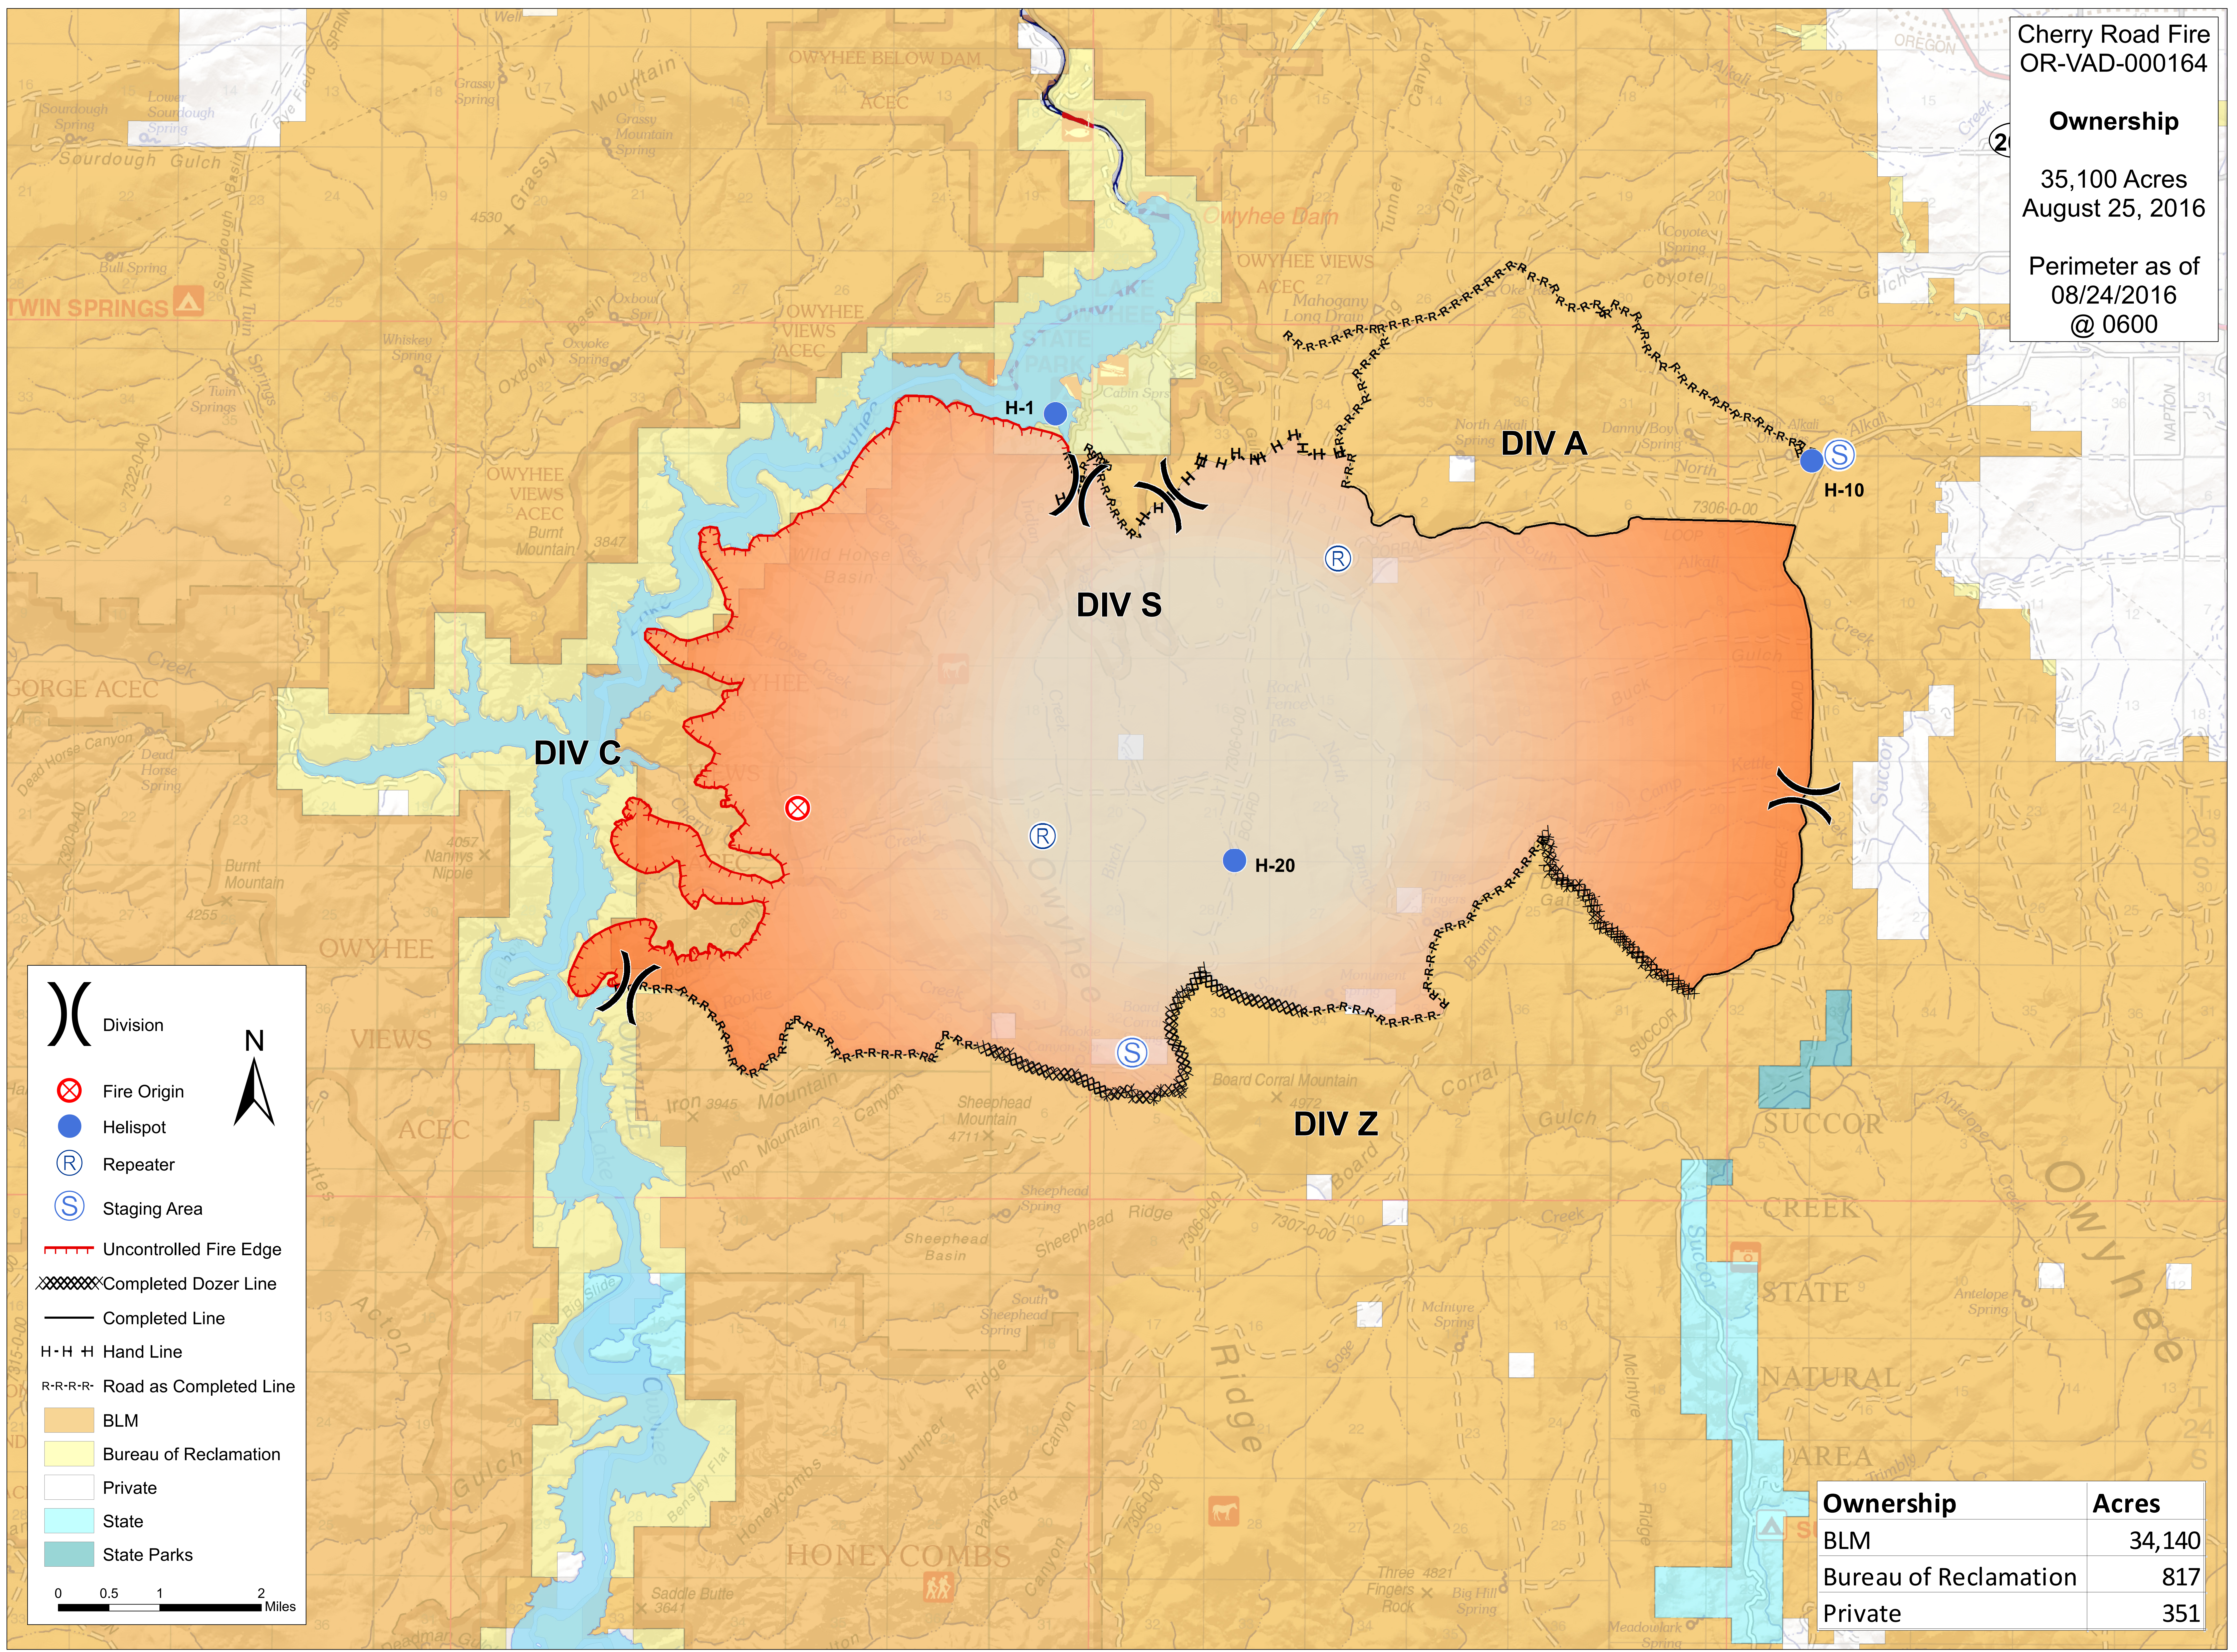

**Cherry Road Fire
OR-VAD-000164**

Ownership

35,100 Acres
August 25, 2016

Perimeter as of
08/24/2016
@ 0600

Division
 Fire Origin
 Helispot
 Repeater
 Staging Area
 Uncontrolled Fire Edge
 Completed Dozer Line
 Completed Line
 Hand Line
 Road as Completed Line
 BLM
 Bureau of Reclamation
 Private
 State
 State Parks

0 0.5 1 2 Miles

Ownership	Acres
BLM	34,140
Bureau of Reclamation	817
Private	351