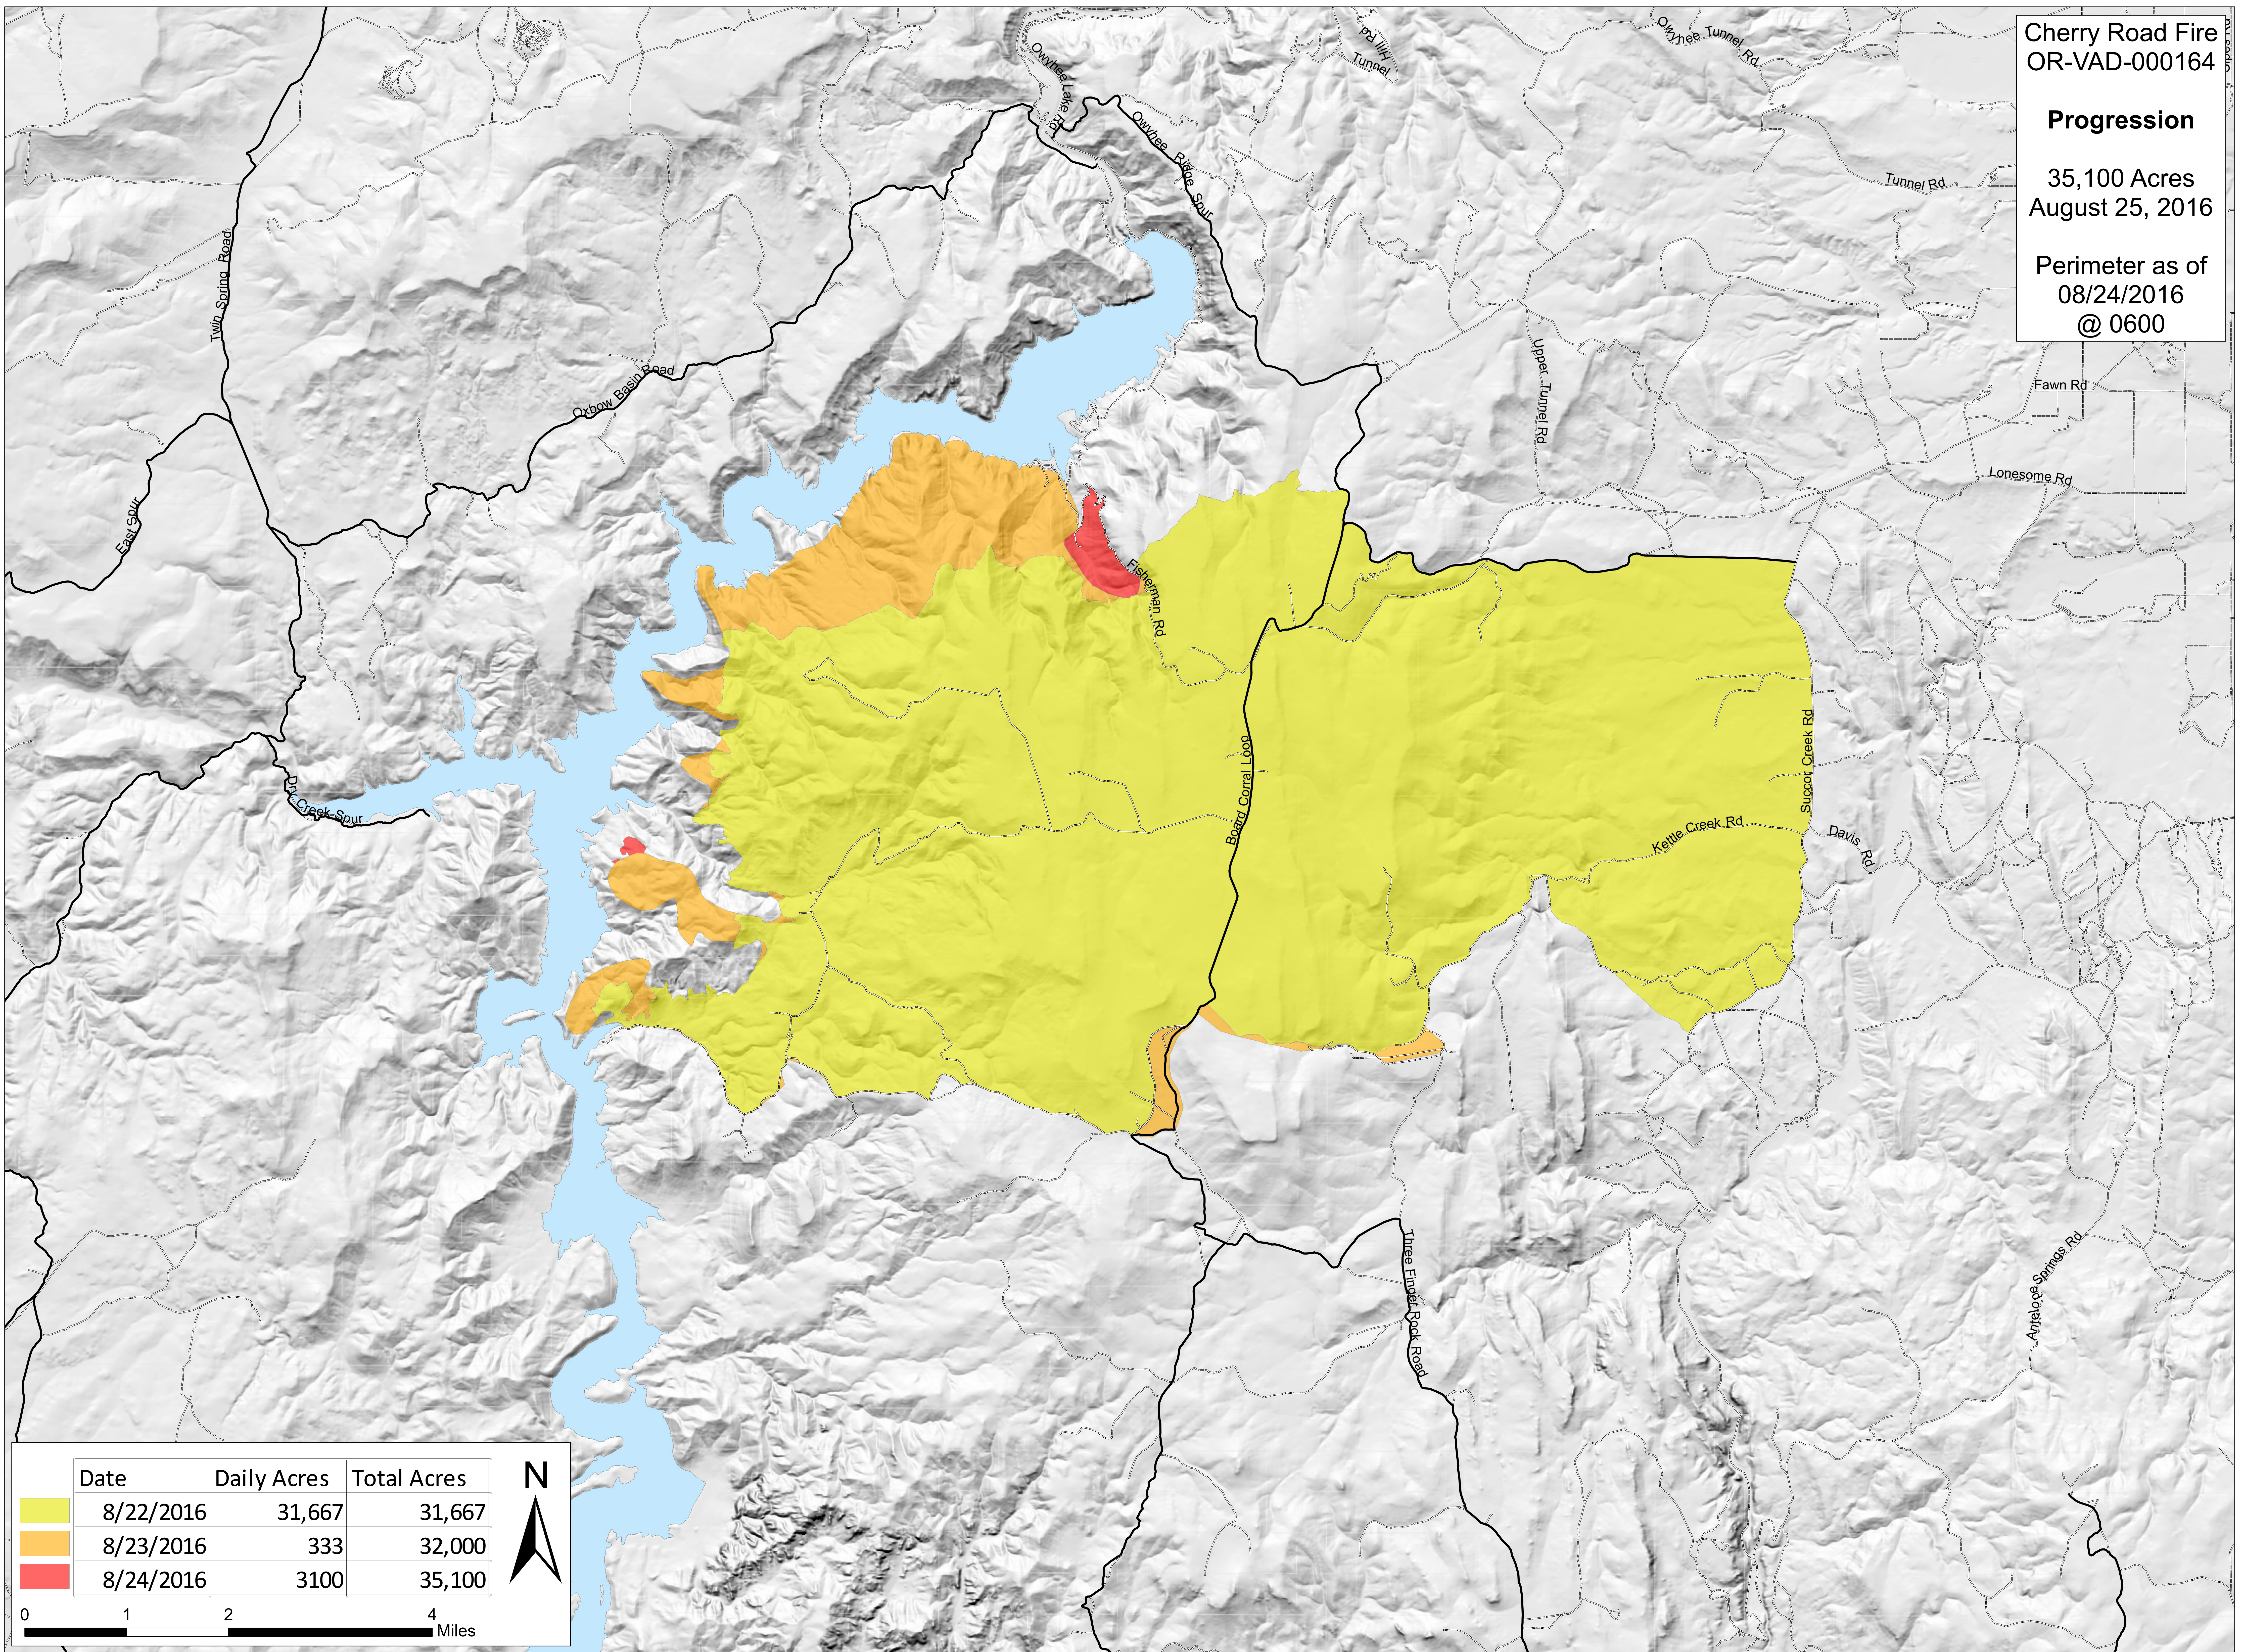

Cherry Road Fire  
OR-VAD-000164

**Progression**

35,100 Acres  
August 25, 2016

Perimeter as of  
08/24/2016  
@ 0600

Date	Daily Acres	Total Acres
8/22/2016	31,667	31,667
8/23/2016	333	32,000
8/24/2016	3100	35,100

0 1 2 4 Miles