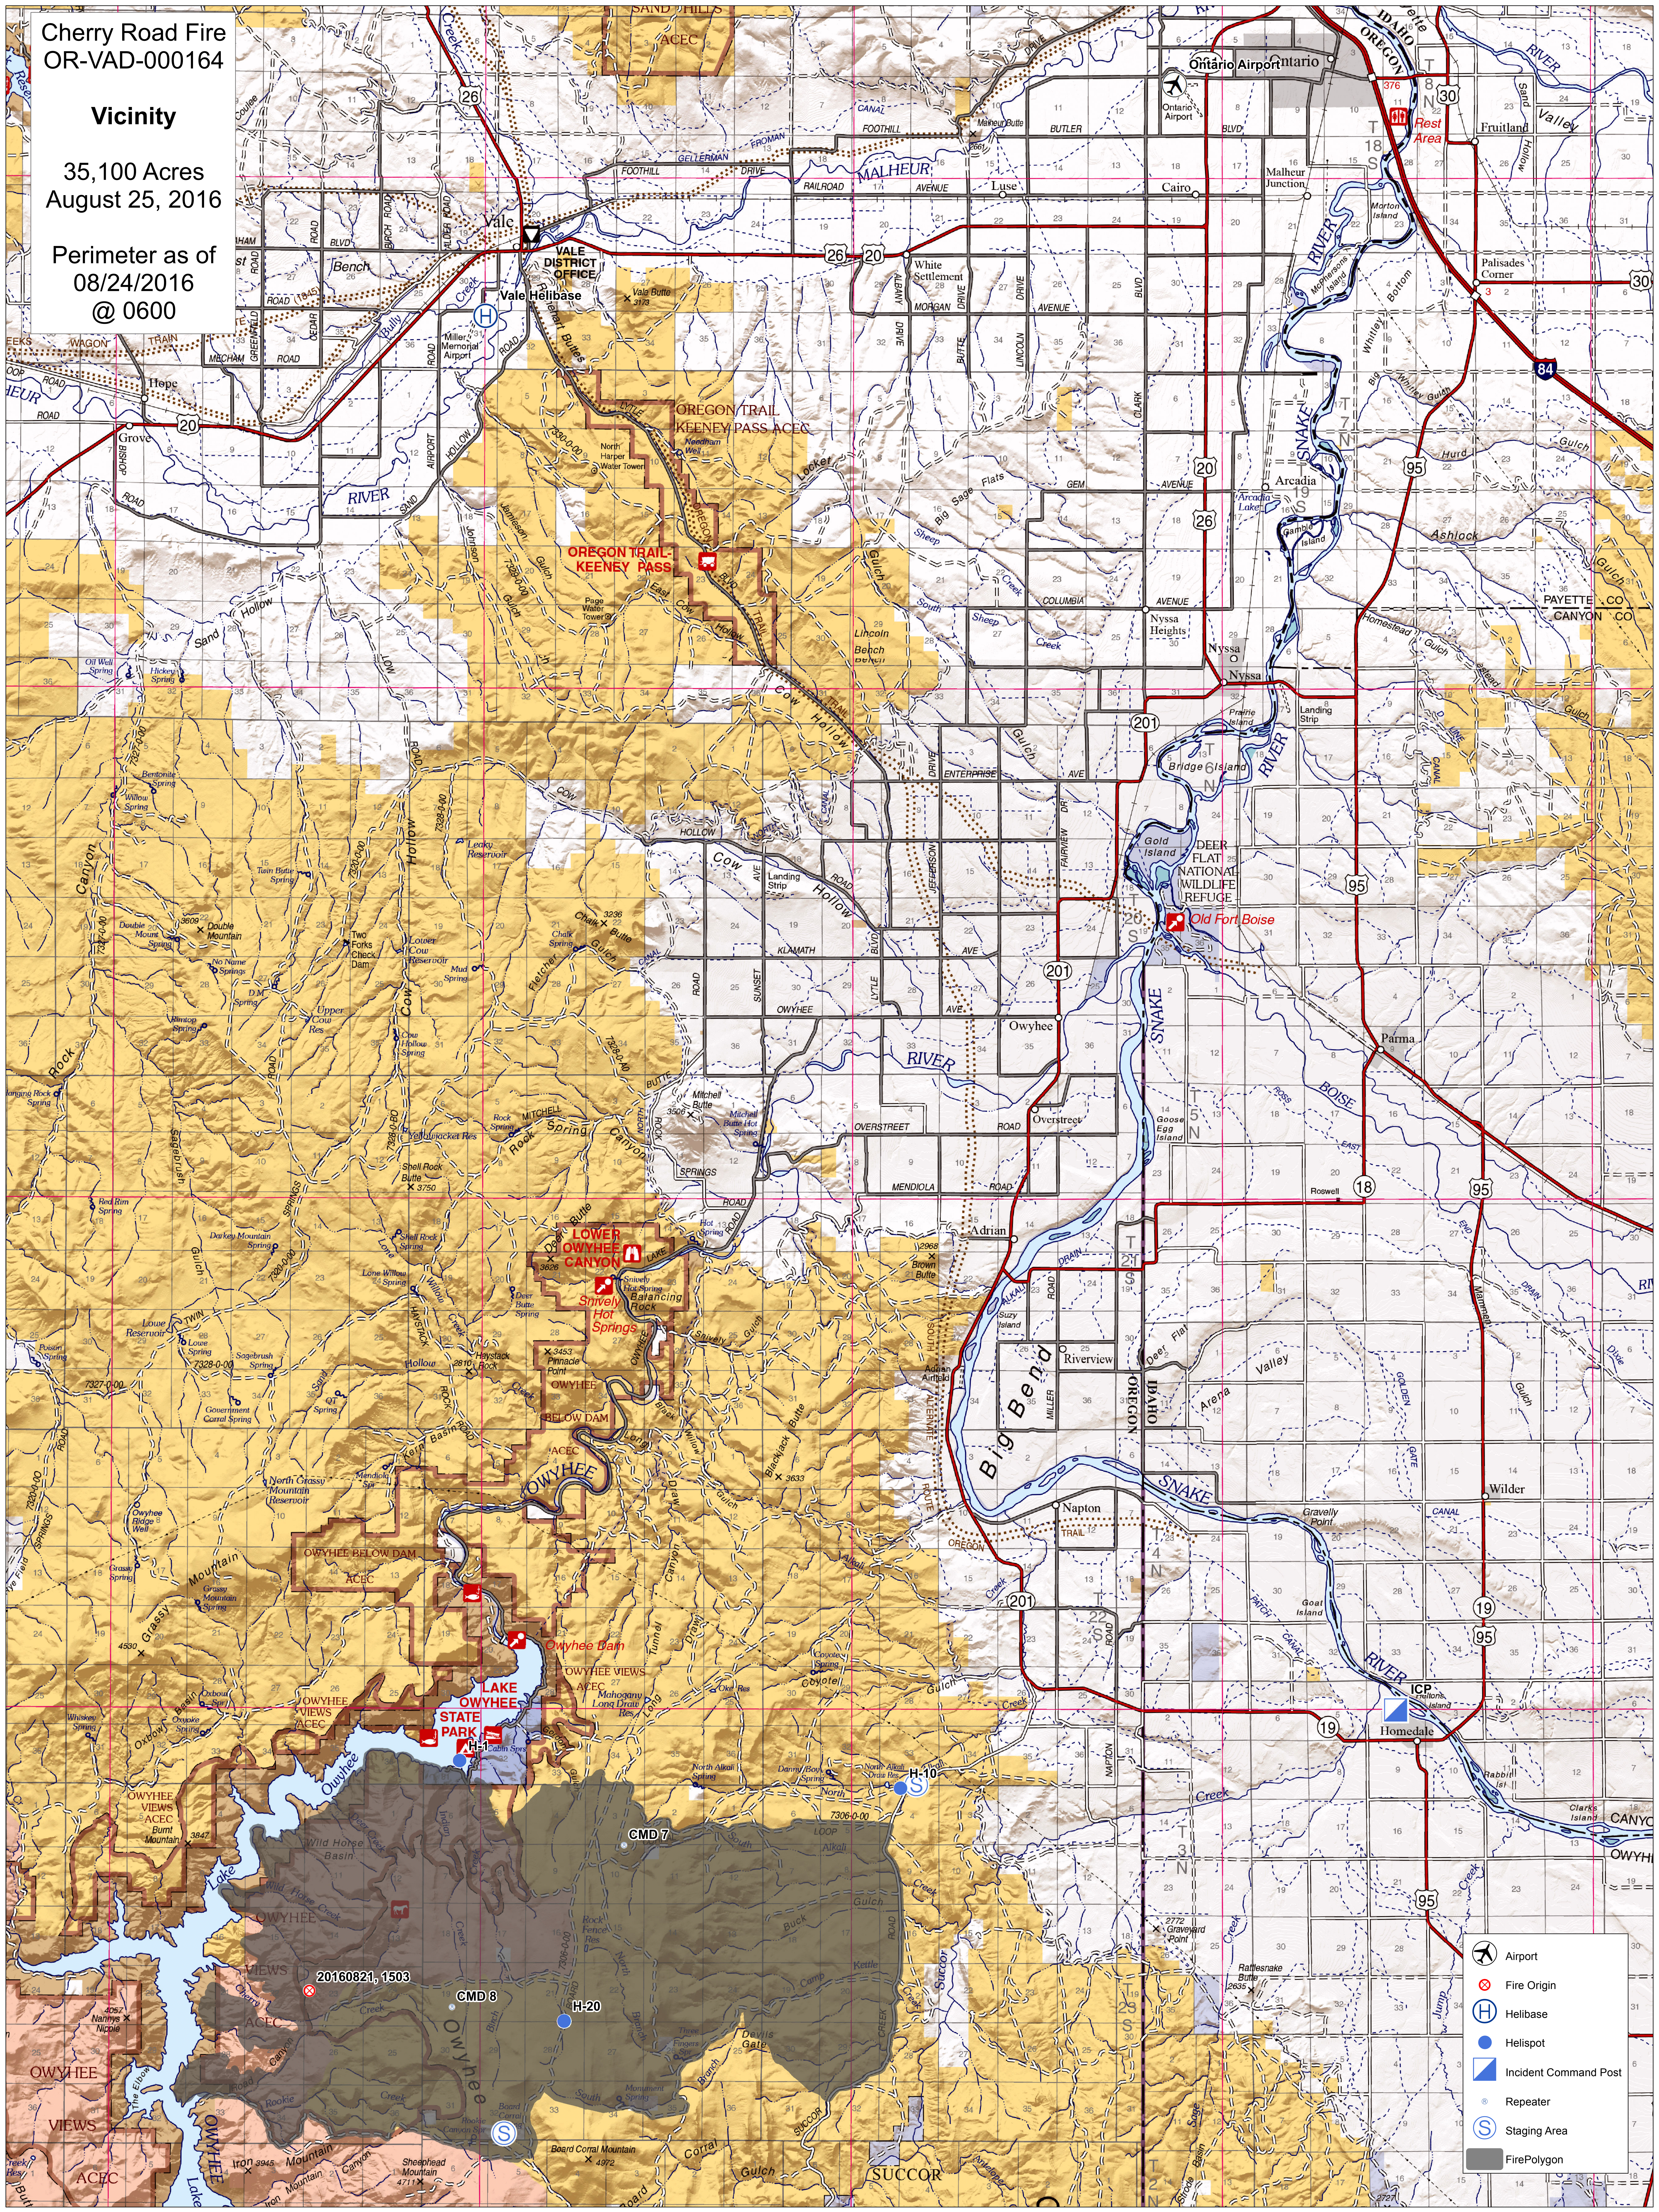

Cherry Road Fire
OR-VAD-000164

Vicinity

35,100 Acres
August 25, 2016

Perimeter as of
08/24/2016
@ 0600

- Airport
- Fire Origin
- Helibase
- Helispot
- Incident Command Post
- Repeater
- Staging Area
- Fire Polygon