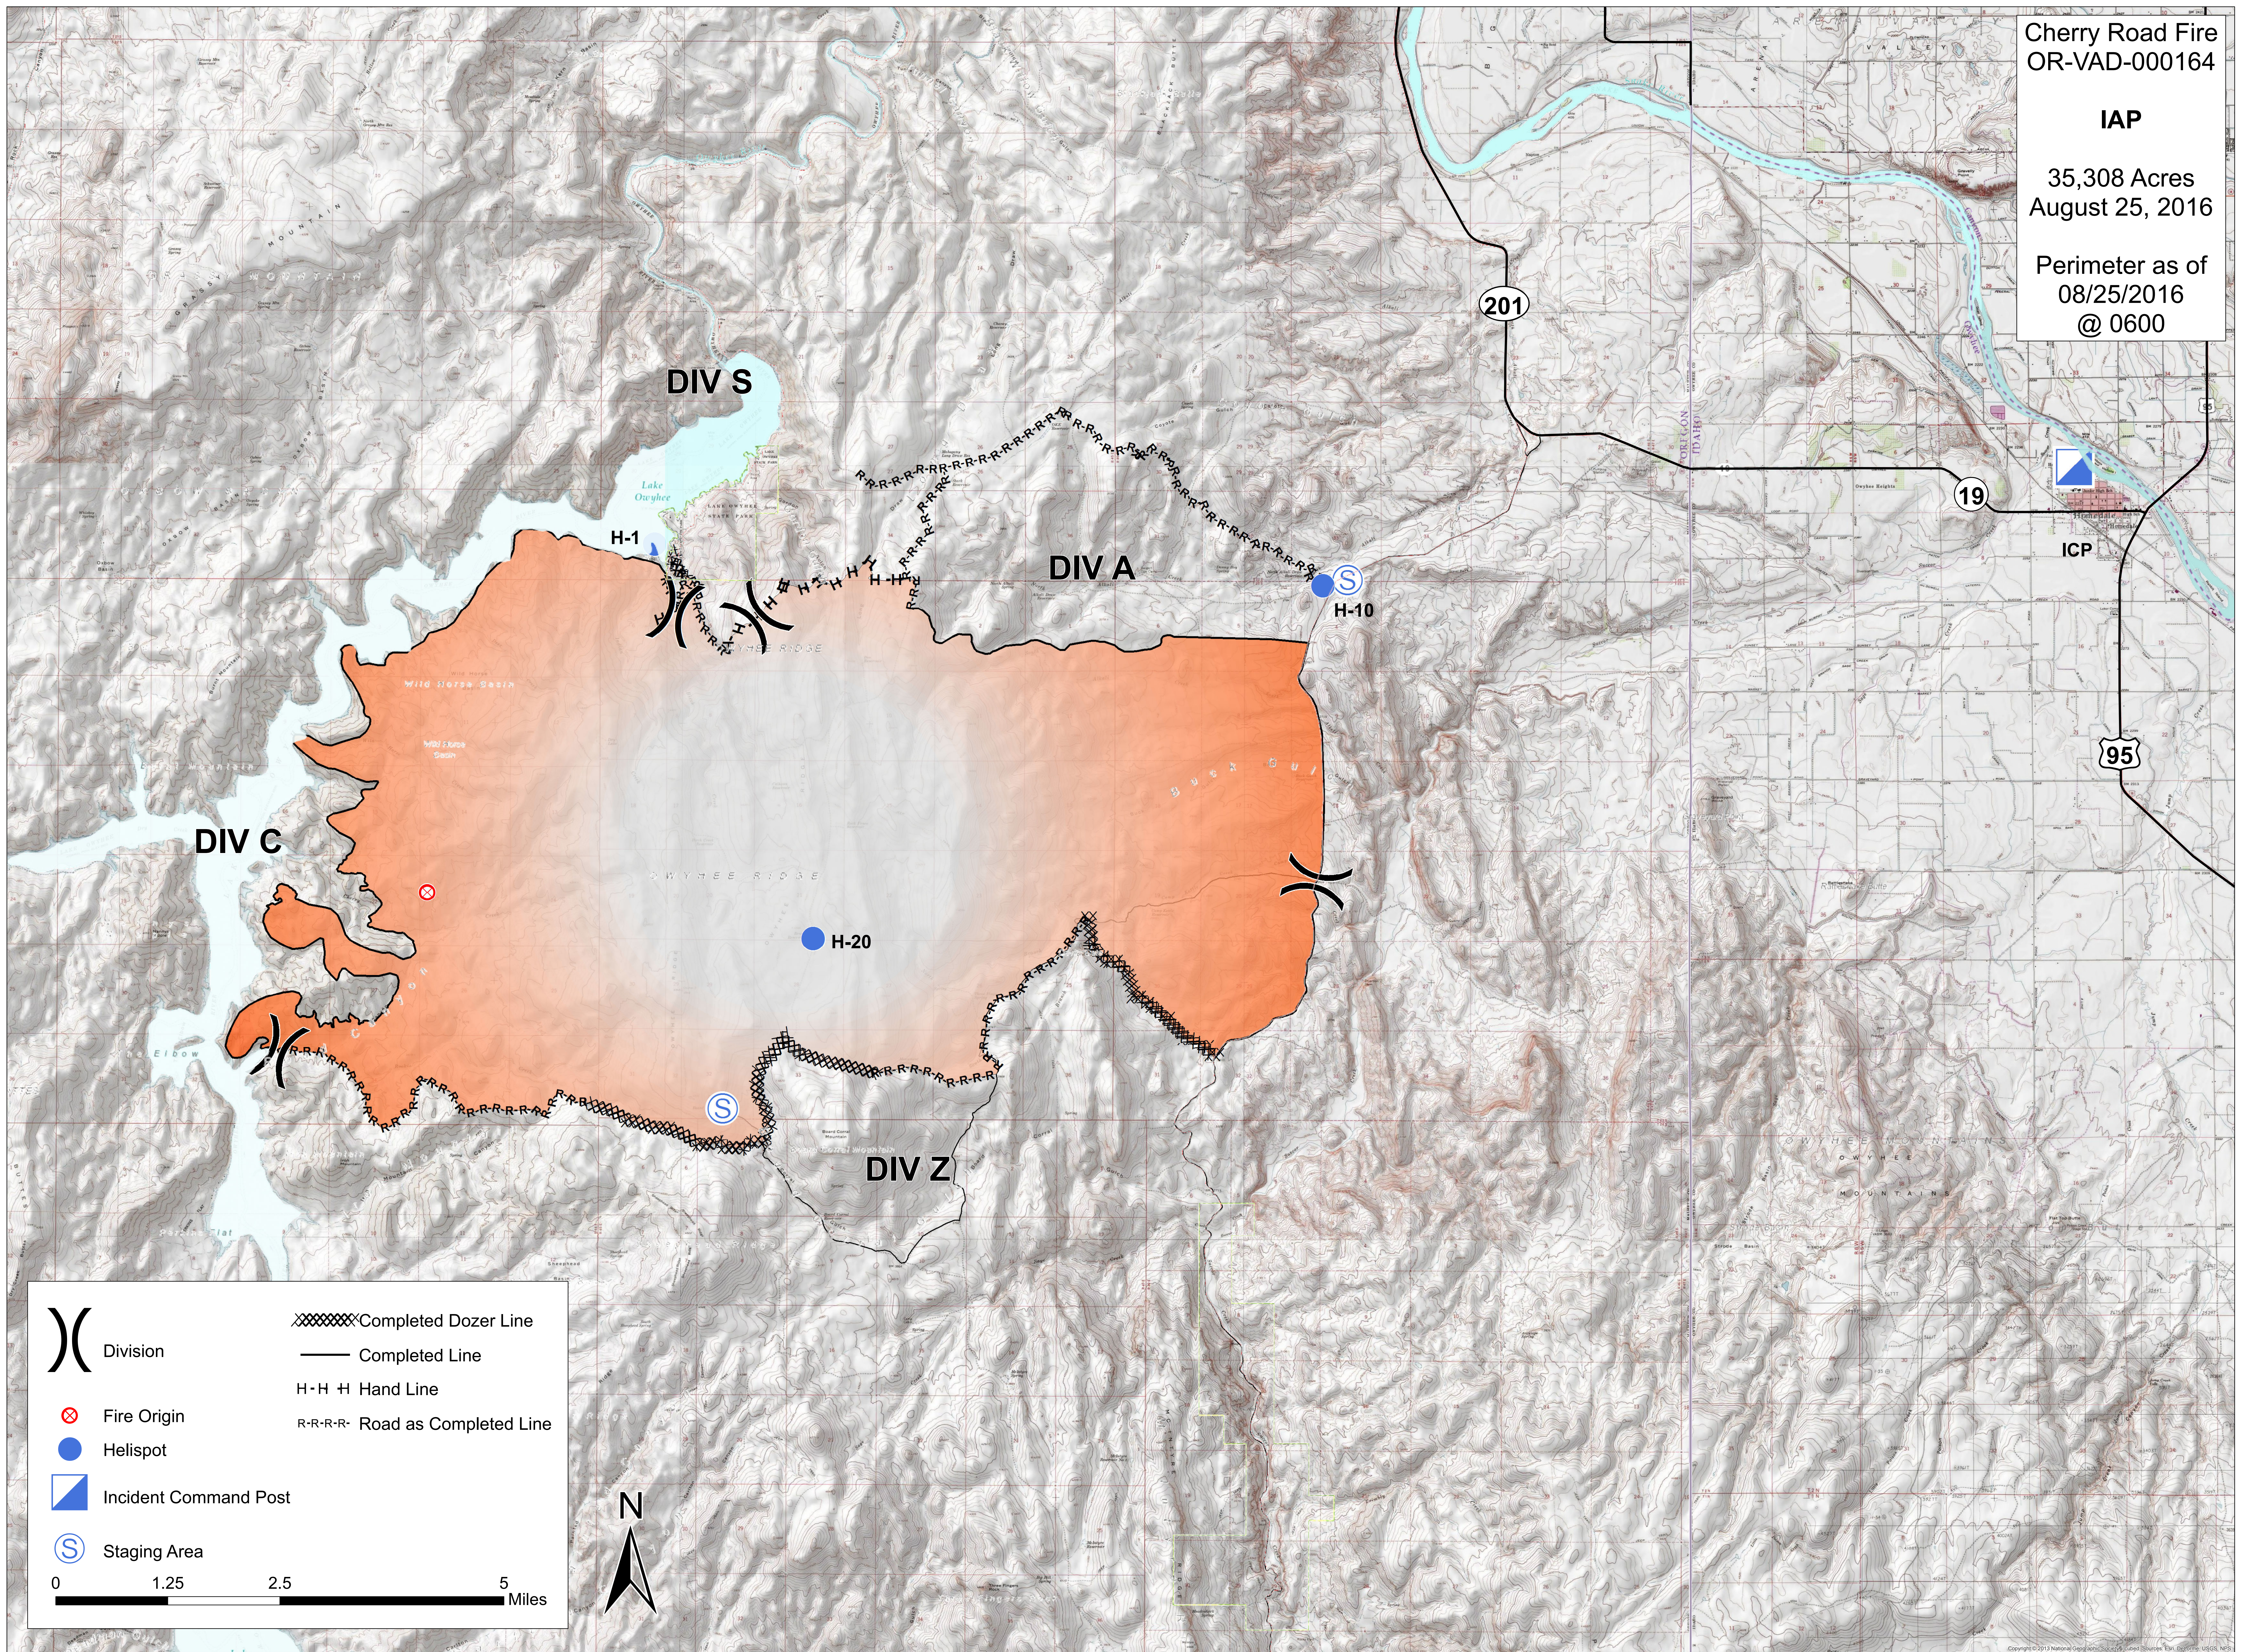

Cherry Road Fire
OR-VAD-000164

IAP

35,308 Acres
August 25, 2016

Perimeter as of
08/25/2016
@ 0600

	Division		Completed Dozer Line
	Fire Origin		Completed Line
	Helispot		Hand Line
	Incident Command Post		Road as Completed Line
	Staging Area		

0 1.25 2.5 5 Miles