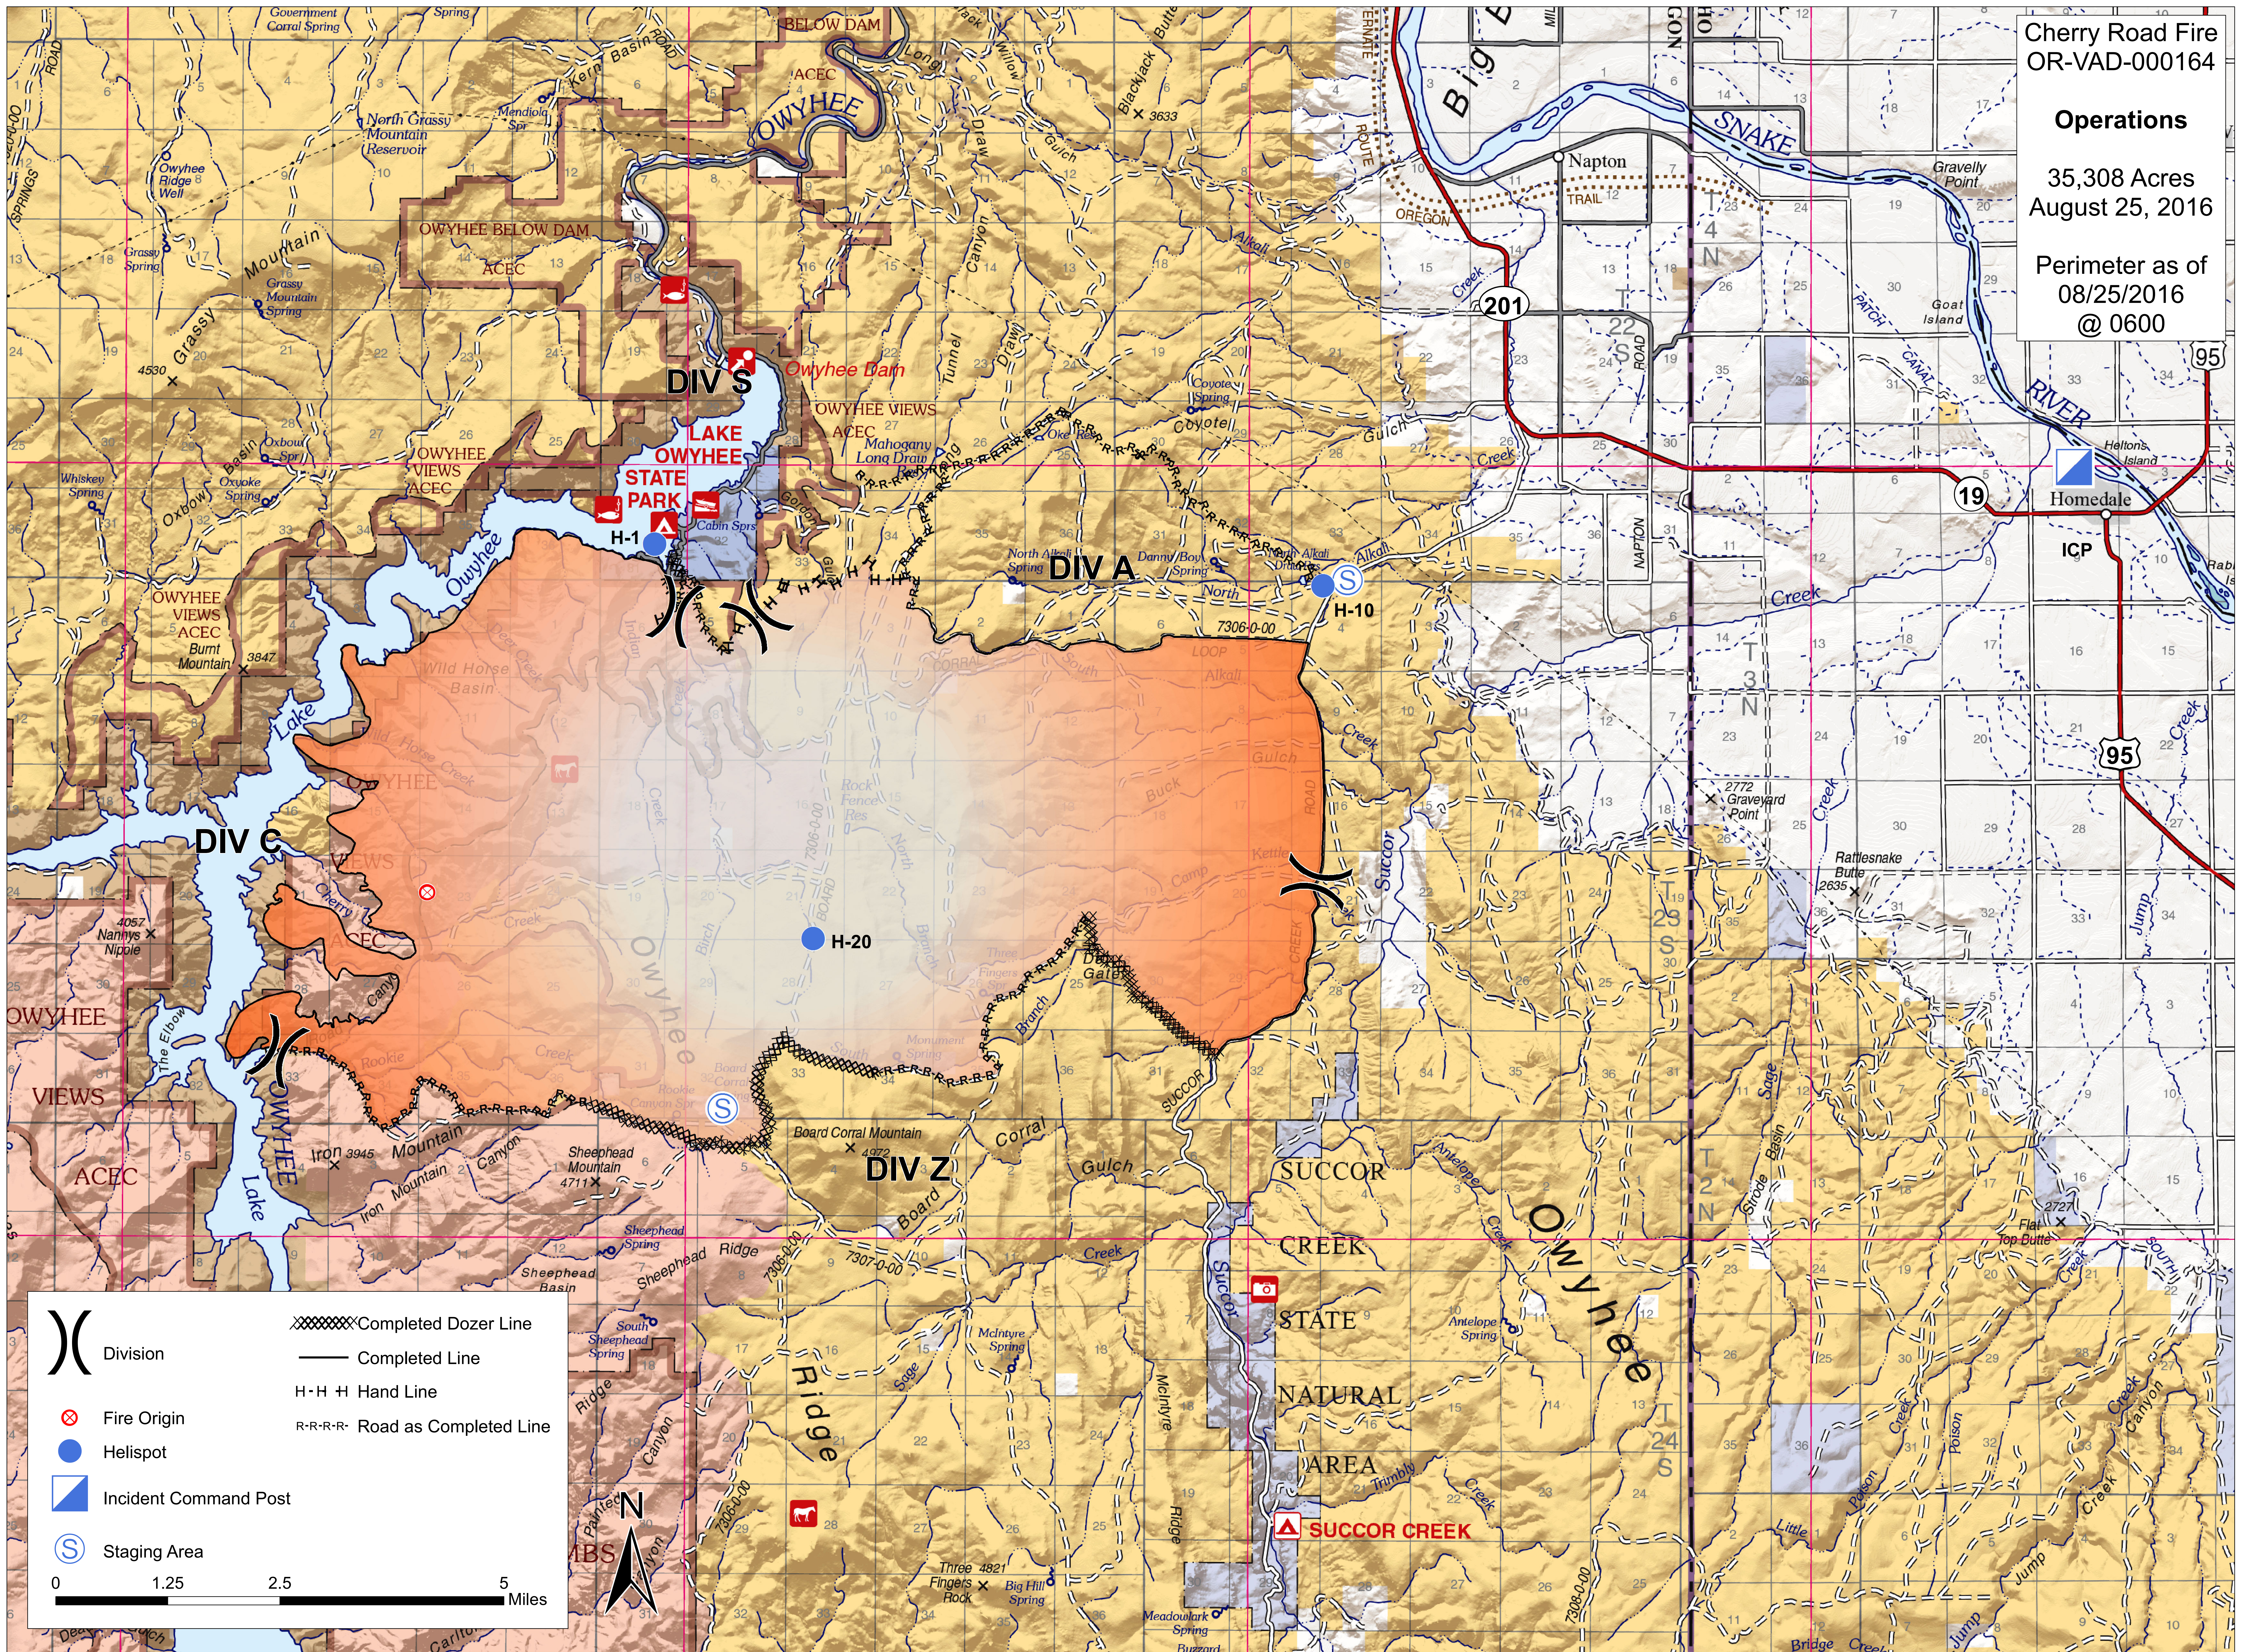

Cherry Road Fire  
OR-VAD-000164

**Operations**

35,308 Acres  
August 25, 2016

Perimeter as of  
08/25/2016  
@ 0600

Division	Completed Dozer Line
Fire Origin	Completed Line
Helispot	Hand Line
Incident Command Post	Road as Completed Line
Staging Area	

0 1.25 2.5 5 Miles

IBS