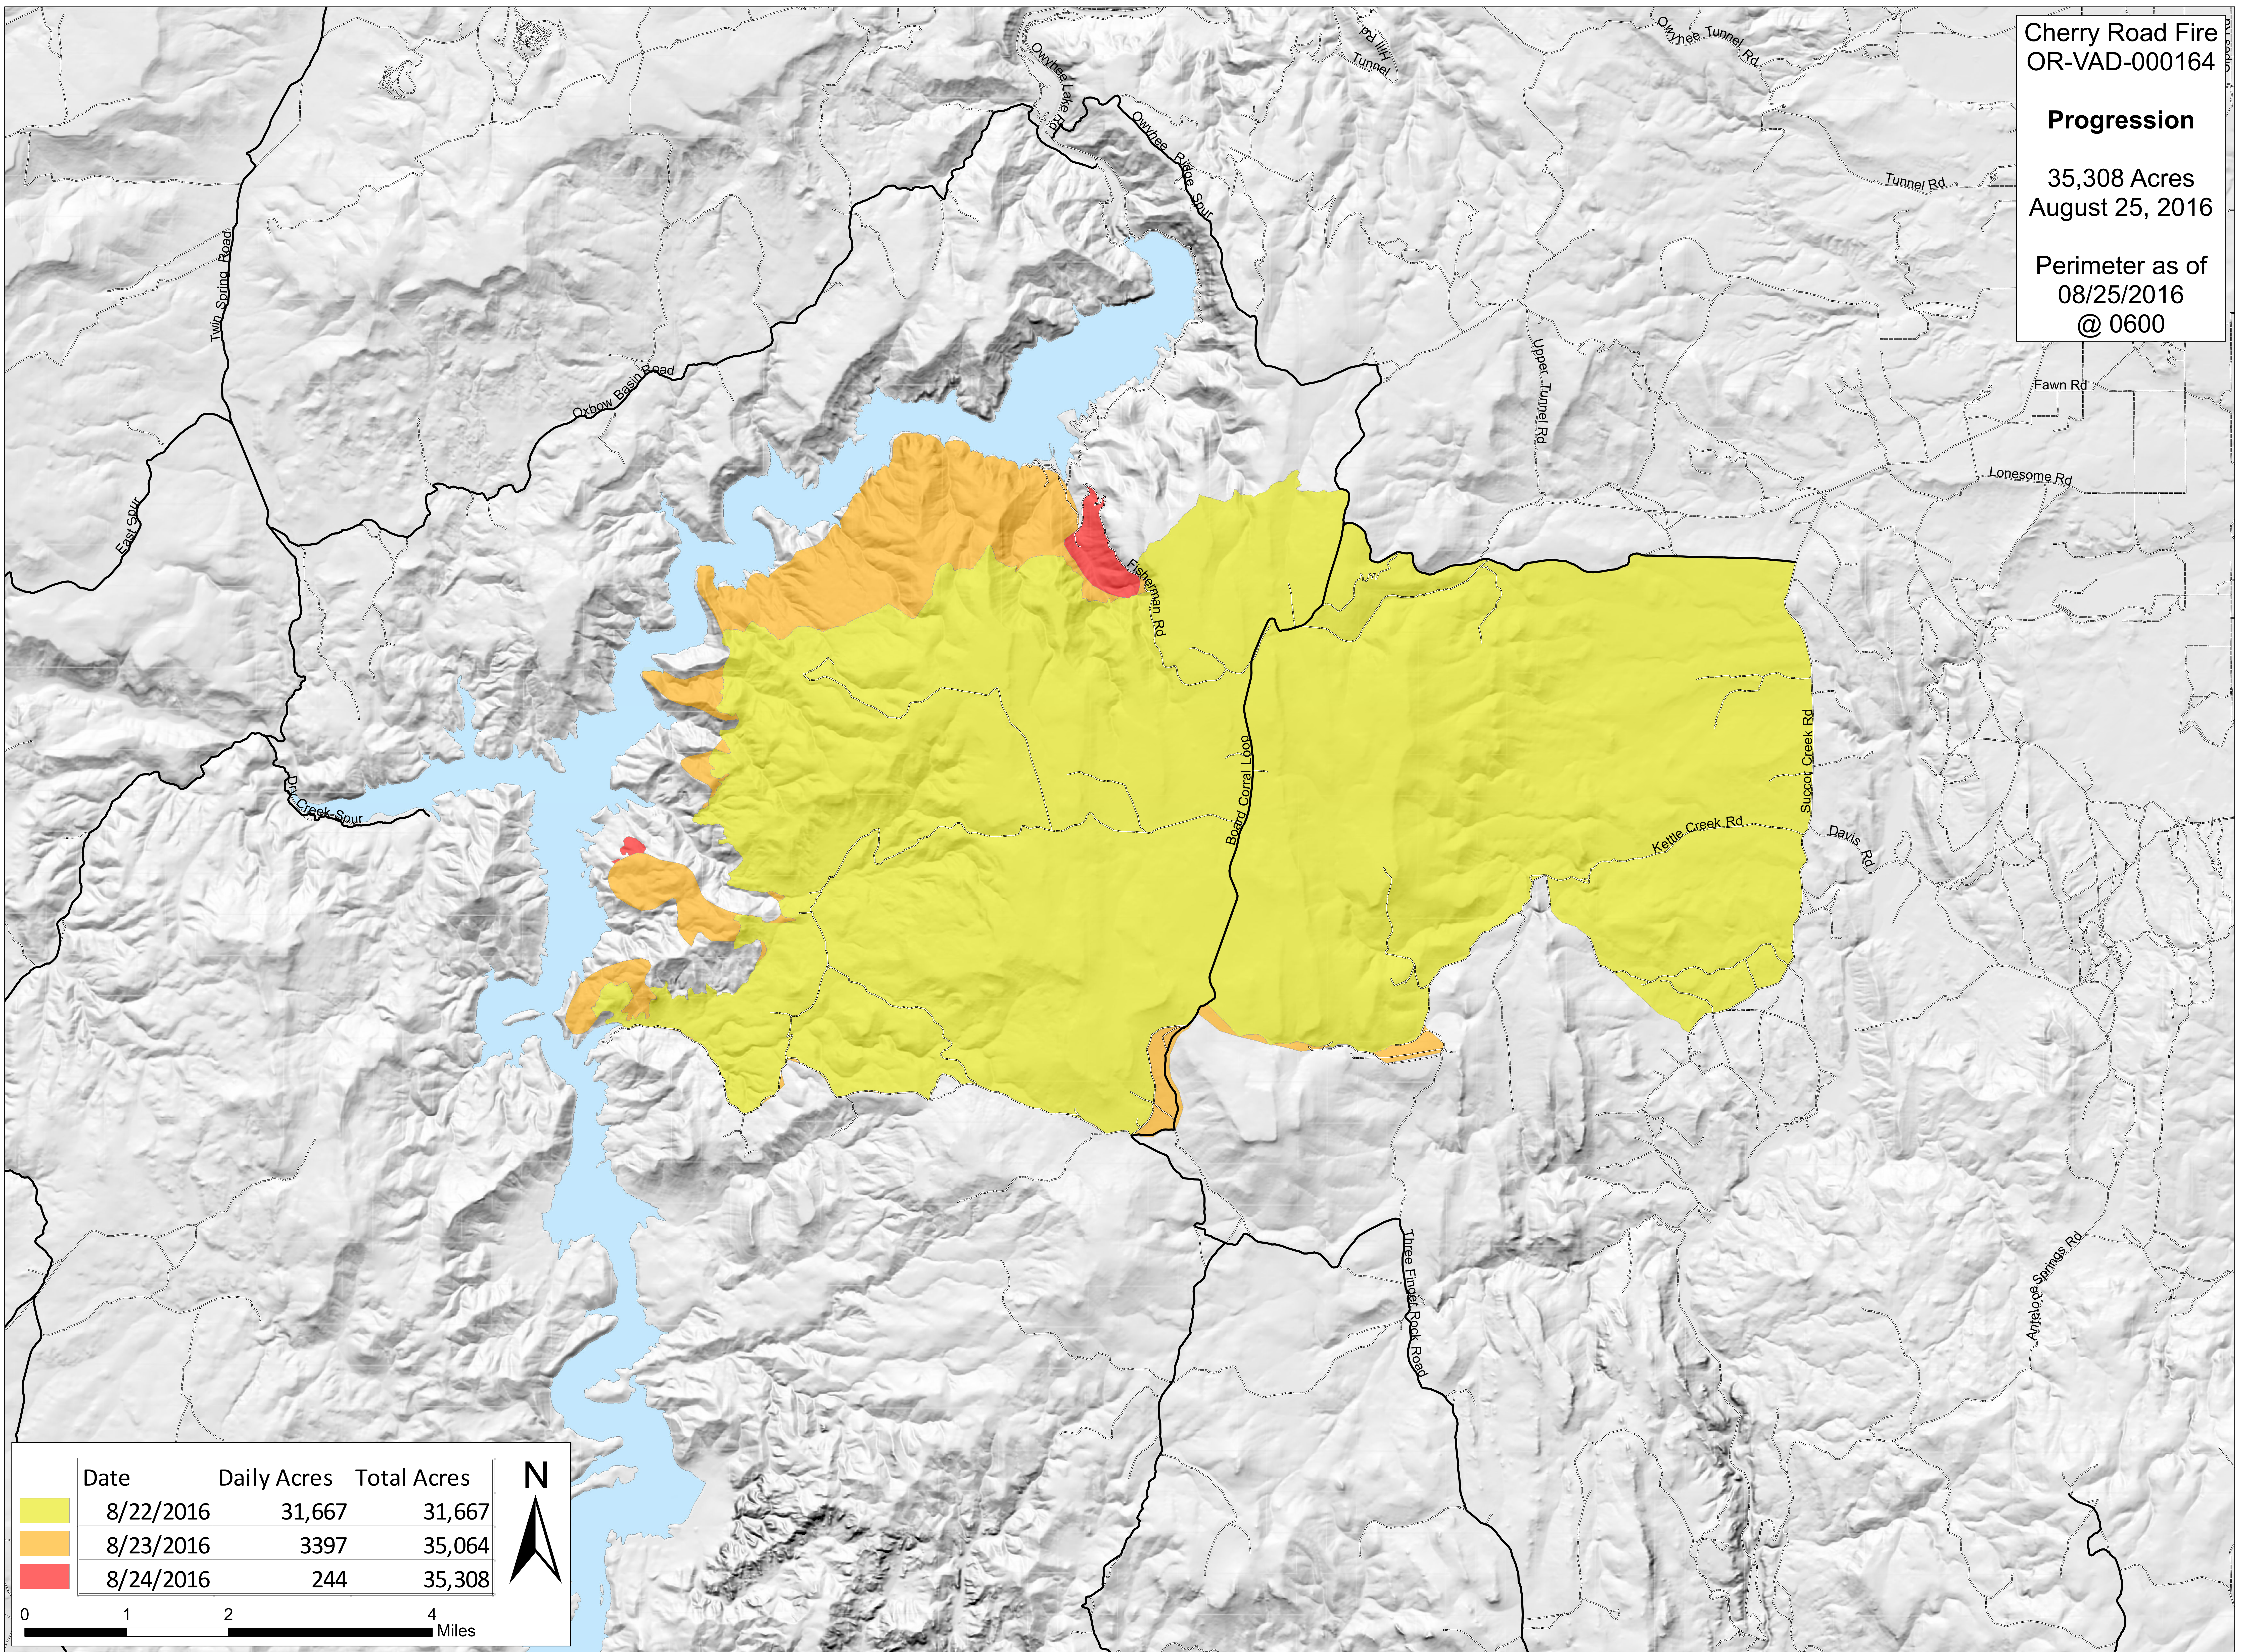

Cherry Road Fire  
OR-VAD-000164

**Progression**

35,308 Acres  
August 25, 2016

Perimeter as of  
08/25/2016  
@ 0600

Date	Daily Acres	Total Acres
8/22/2016	31,667	31,667
8/23/2016	3,397	35,064
8/24/2016	244	35,308

0 1 2 4 Miles